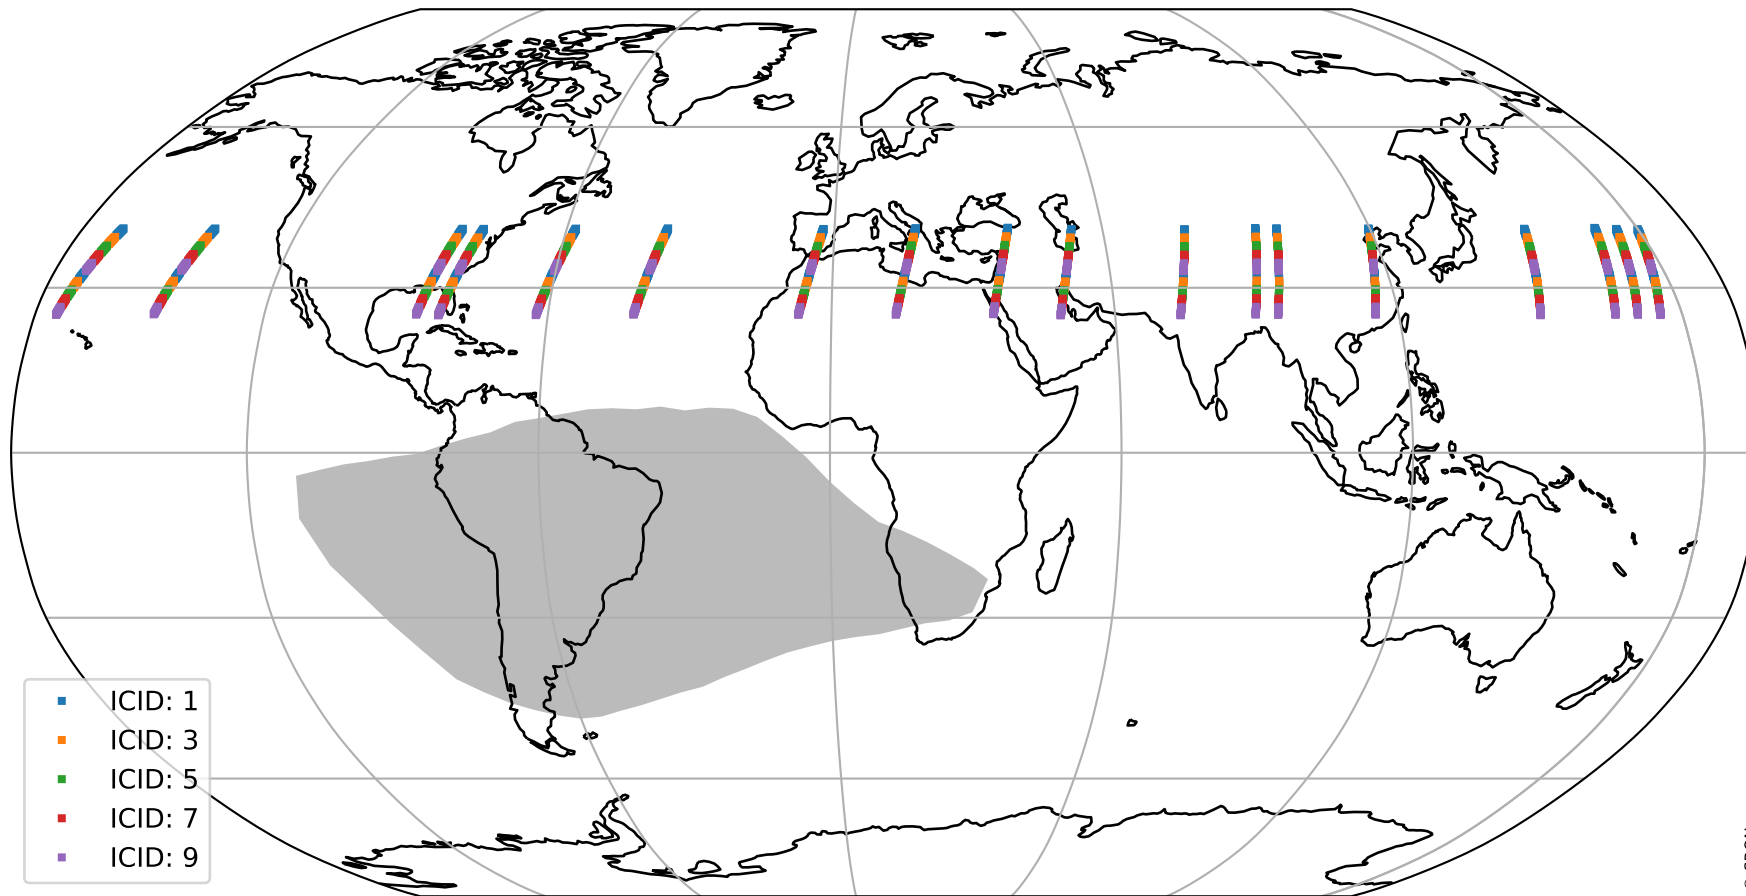

# Tropomi SWIR offset (beta nominal)

orbits : 18 in [6247, 6292]  
coverage : 2018-12-27 / 2018-12-30  
median : 30.056  $\mu\text{V}$   
spread : 18.008  $\mu\text{V}$   
created : 2023-08-22T11:01:55

# Tropomi SWIR offset (beta nominal)

orbits : 18 in [6247, 6292]  
coverage : 2018-12-27 / 2018-12-30  
median : -0.031364 mV  
spread : 0.32618 mV  
created : 2023-08-22T11:01:56

value compared with SWIR offset CKD

# Tropomi SWIR offset (beta nominal) ground-tracks of Sentinel-5P

orbits : 18 in [6247, 6292]  
coverage : 2018-12-27 / 2018-12-30  
created : 2023-08-22T11:01:56

# Tropomi SWIR offset (beta nominal)

orbits : [1867, 6292]  
coverage : 2018-02-20 / 2018-12-30  
created : 2023-08-22T11:01:56