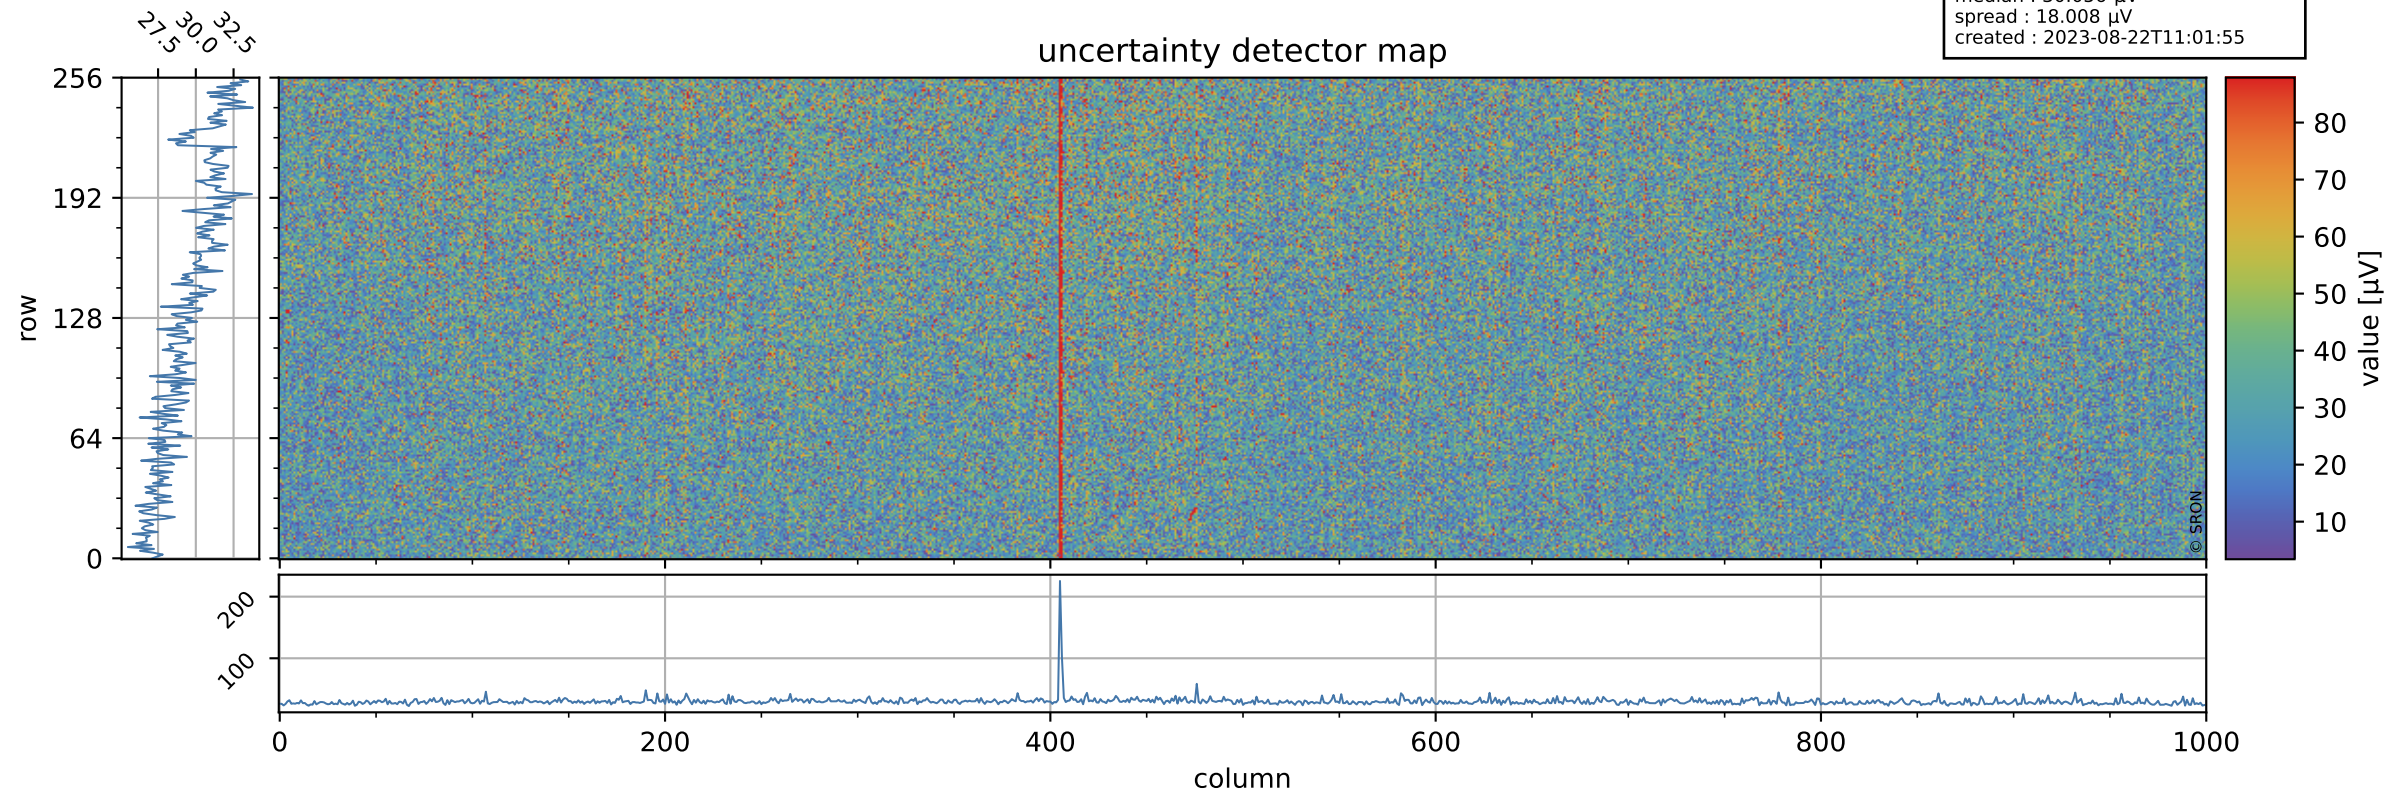

# Tropomi SWIR offset (beta nominal)

orbits : 18 in [6247, 6292]  
coverage : 2018-12-27 / 2018-12-30  
median : 0.52599 V  
spread : 0.035923 V  
created : 2023-08-22T11:01:55

## value detector map

# Tropomi SWIR offset (beta nominal)

orbits : 18 in [6247, 6292]  
coverage : 2018-12-27 / 2018-12-30  
median : 30.056  $\mu\text{V}$   
spread : 18.008  $\mu\text{V}$   
created : 2023-08-22T11:01:55

# Tropomi SWIR offset (beta nominal) ground-tracks of Sentinel-5P

orbits : 18 in [6247, 6292]  
coverage : 2018-12-27 / 2018-12-30  
created : 2023-08-22T11:01:56