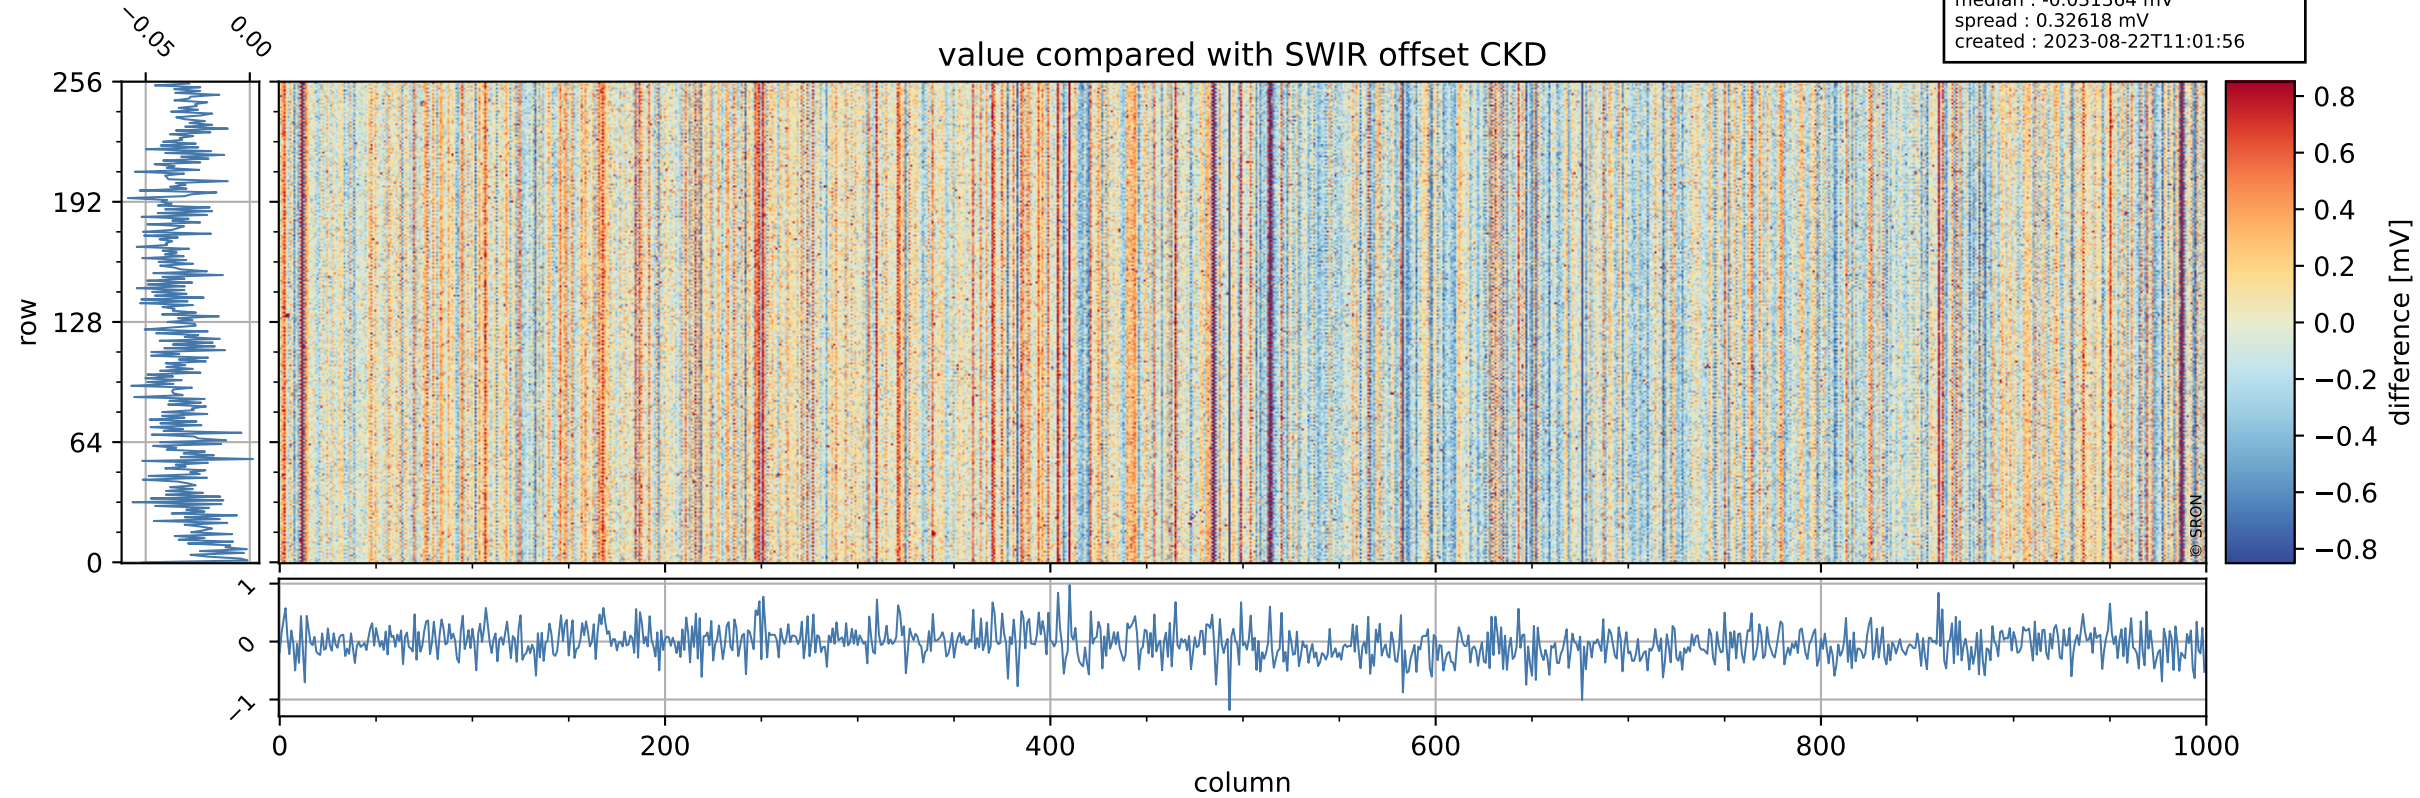

## value detector map

# Tropomi SWIR offset (beta nominal)

orbits : 18 in [6247, 6292]  
coverage : 2018-12-27 / 2018-12-30  
median : 30.056  $\mu\text{V}$   
spread : 18.008  $\mu\text{V}$   
created : 2023-08-22T11:01:55

# Tropomi SWIR offset (beta nominal)

orbits : 18 in [6247, 6292]  
coverage : 2018-12-27 / 2018-12-30  
median : -0.031364 mV  
spread : 0.32618 mV  
created : 2023-08-22T11:01:56

value compared with SWIR offset CKD

# Tropomi SWIR offset (beta nominal) ground-tracks of Sentinel-5P

orbits : 18 in [6247, 6292]  
coverage : 2018-12-27 / 2018-12-30  
created : 2023-08-22T11:01:56