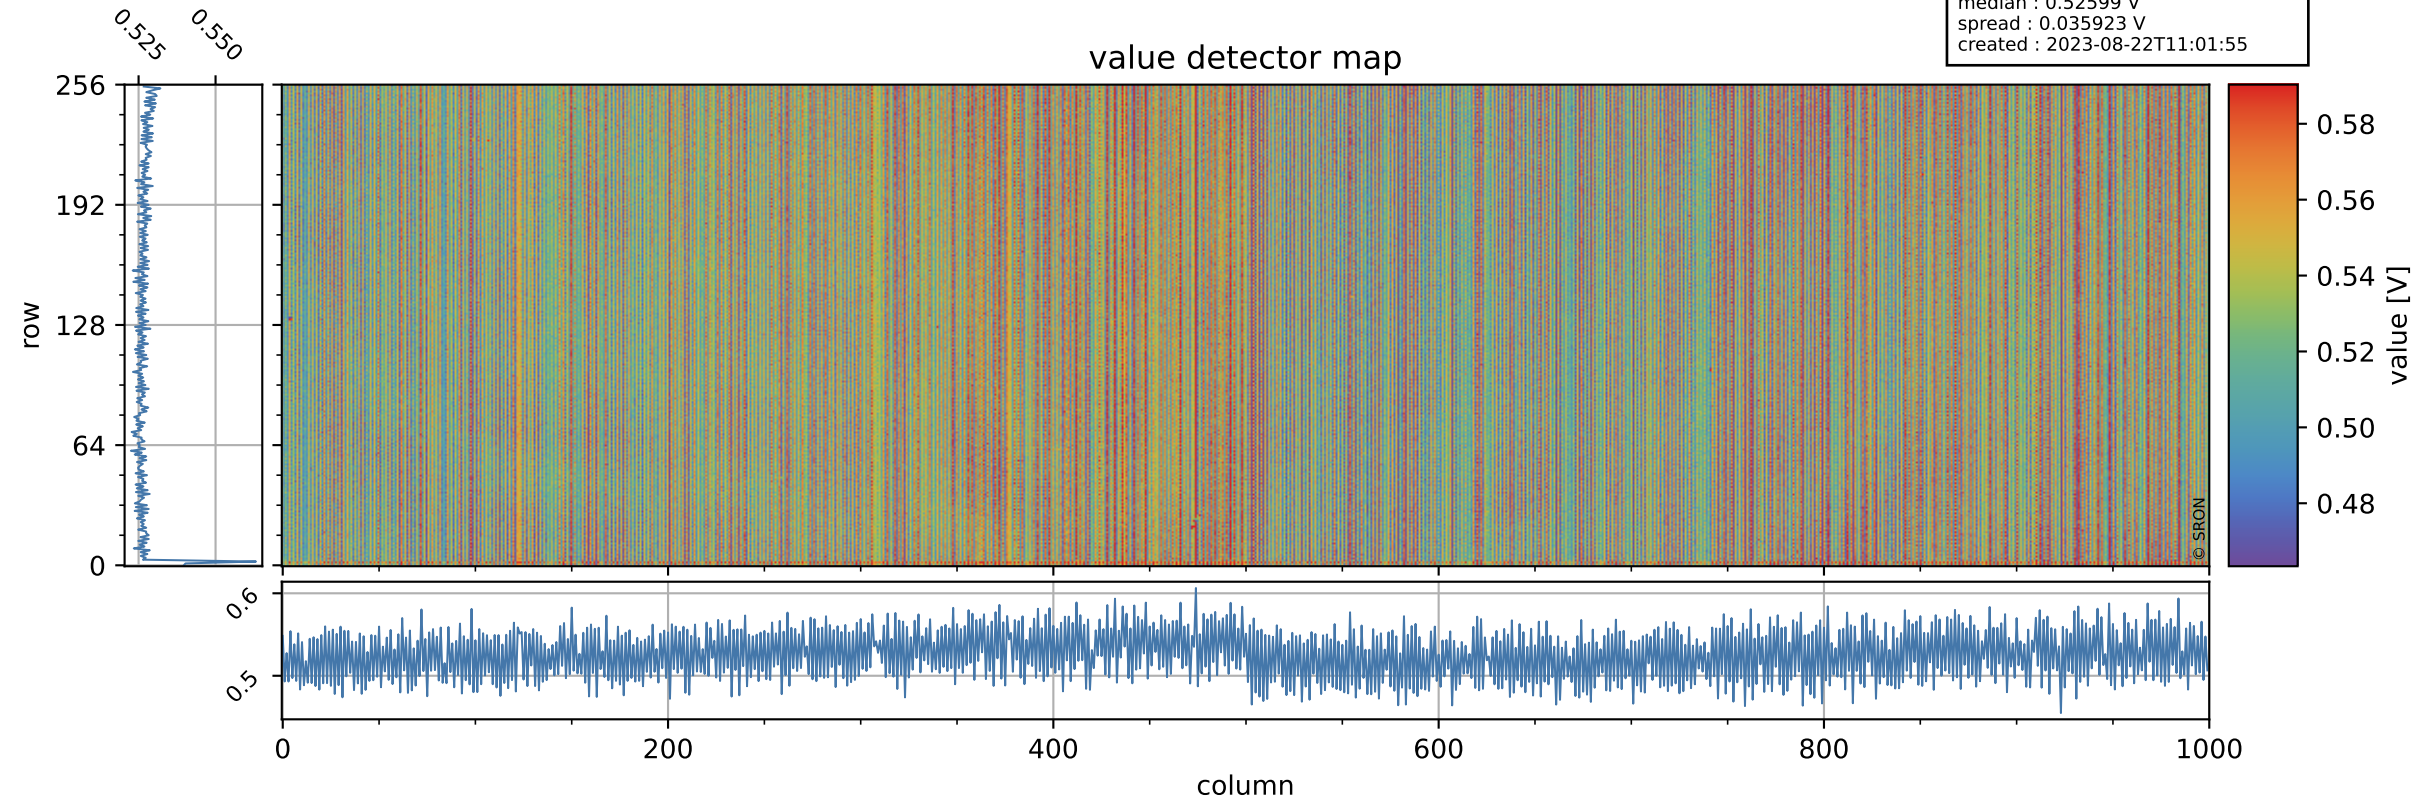

# Tropomi SWIR offset (beta nominal)

orbits : 18 in [6247, 6292]  
coverage : 2018-12-27 / 2018-12-30  
median : 0.52599 V  
spread : 0.035923 V  
created : 2023-08-22T11:01:55

## value detector map

# Tropomi SWIR offset (beta nominal)

orbits : 18 in [6247, 6292]  
coverage : 2018-12-27 / 2018-12-30  
median : 30.056  $\mu\text{V}$   
spread : 18.008  $\mu\text{V}$   
created : 2023-08-22T11:01:55

# Tropomi SWIR offset (beta nominal) ground-tracks of Sentinel-5P

orbits : 18 in [6247, 6292]  
coverage : 2018-12-27 / 2018-12-30  
created : 2023-08-22T11:01:56