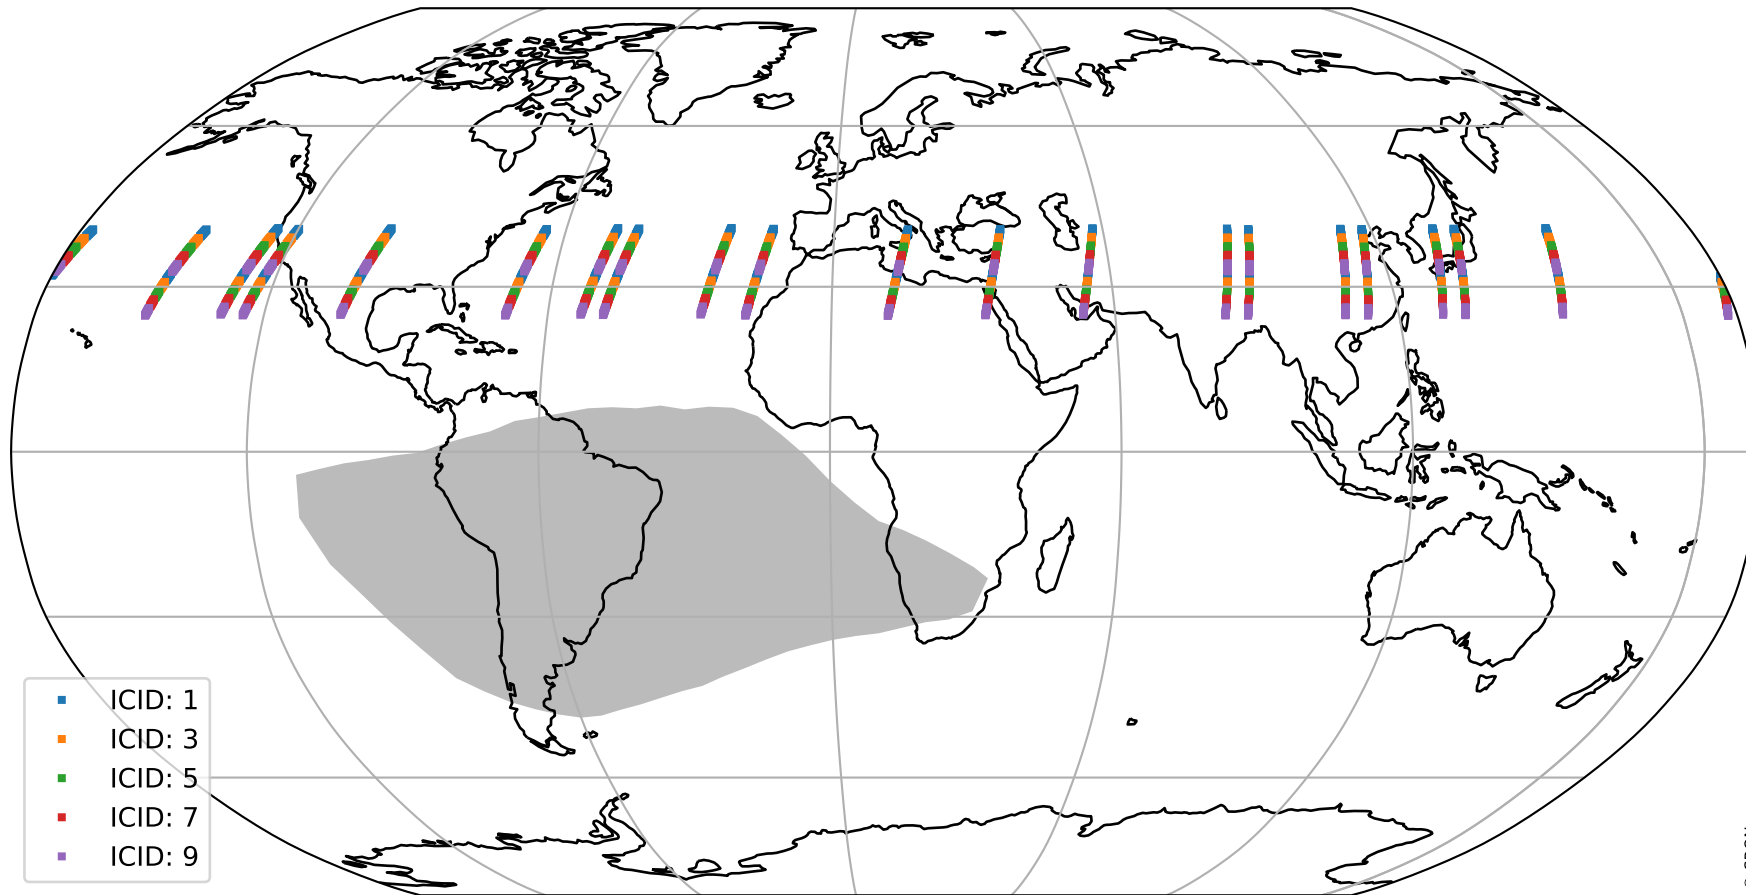

Tropomi SWIR offset (beta nominal)

orbits : 20 in [6292, 6337]
coverage : 2018-12-31 / 2019-01-03
median : 0.52602 V
spread : 0.035927 V
created : 2023-08-22T11:01:57

value detector map

Tropomi SWIR offset (beta nominal)

orbits : 20 in [6292, 6337]
coverage : 2018-12-31 / 2019-01-03
median : 30.211 μV
spread : 18.462 μV
created : 2023-08-22T11:01:57

Tropomi SWIR offset (beta nominal)

orbits : 20 in [6292, 6337]
coverage : 2018-12-31 / 2019-01-03
median : -0.0038645 mV
spread : 0.32438 mV
created : 2023-08-22T11:01:57

value compared with SWIR offset CKD

Tropomi SWIR offset (beta nominal) ground-tracks of Sentinel-5P

orbits : 20 in [6292, 6337]
coverage : 2018-12-31 / 2019-01-03
created : 2023-08-22T11:01:58

Tropomi SWIR offset (beta nominal)

orbits : [1867, 6337]
coverage : 2018-02-20 / 2019-01-03
created : 2023-08-22T11:01:58

trend of detector median & temperatures