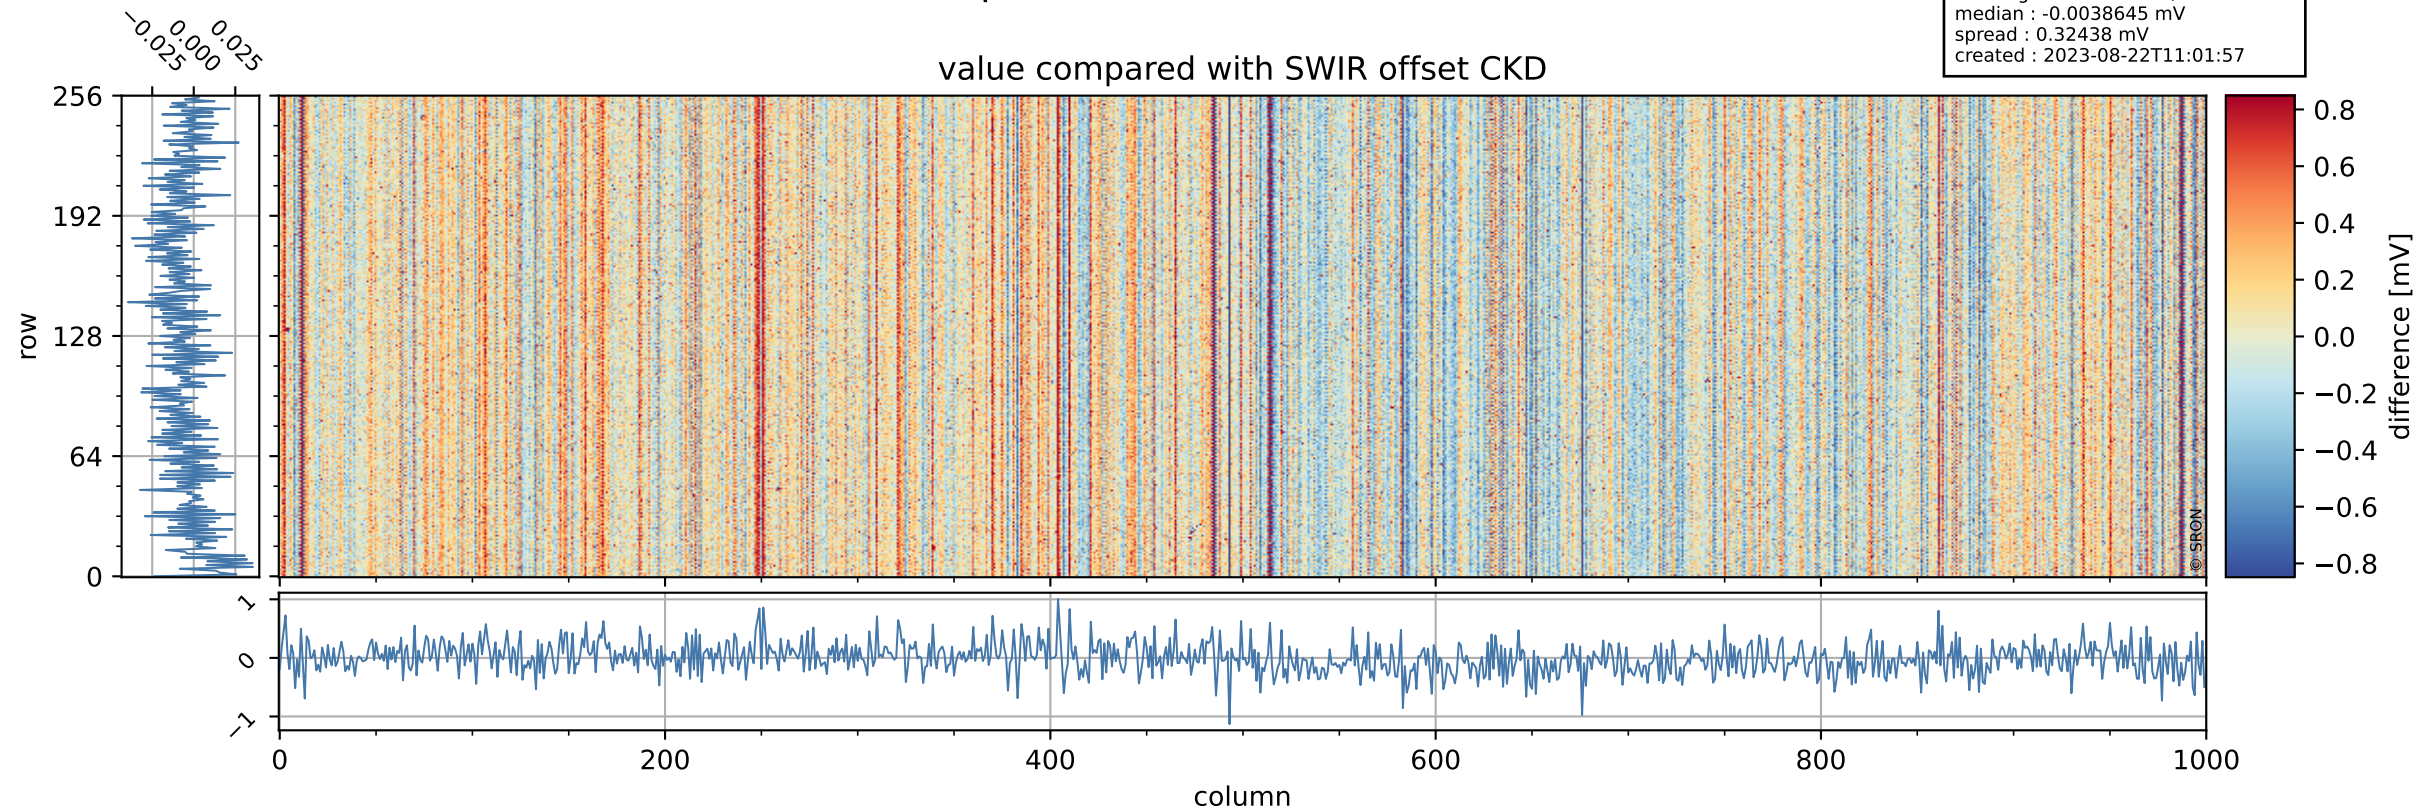

Tropomi SWIR offset (beta nominal)

orbits : 20 in [6292, 6337]
coverage : 2018-12-31 / 2019-01-03
median : 0.52602 V
spread : 0.035927 V
created : 2023-08-22T11:01:57

value detector map

Tropomi SWIR offset (beta nominal)

orbits : 20 in [6292, 6337]
coverage : 2018-12-31 / 2019-01-03
median : 30.211 μV
spread : 18.462 μV
created : 2023-08-22T11:01:57

Tropomi SWIR offset (beta nominal)

orbits : 20 in [6292, 6337]
coverage : 2018-12-31 / 2019-01-03
median : -0.0038645 mV
spread : 0.32438 mV
created : 2023-08-22T11:01:57

value compared with SWIR offset CKD

Tropomi SWIR offset (beta nominal) ground-tracks of Sentinel-5P

orbits : 20 in [6292, 6337]
coverage : 2018-12-31 / 2019-01-03
created : 2023-08-22T11:01:58

Tropomi SWIR offset (beta nominal)

orbits : [1867, 6337]
coverage : 2018-02-20 / 2019-01-03
created : 2023-08-22T11:01:58

trend of detector median & temperatures