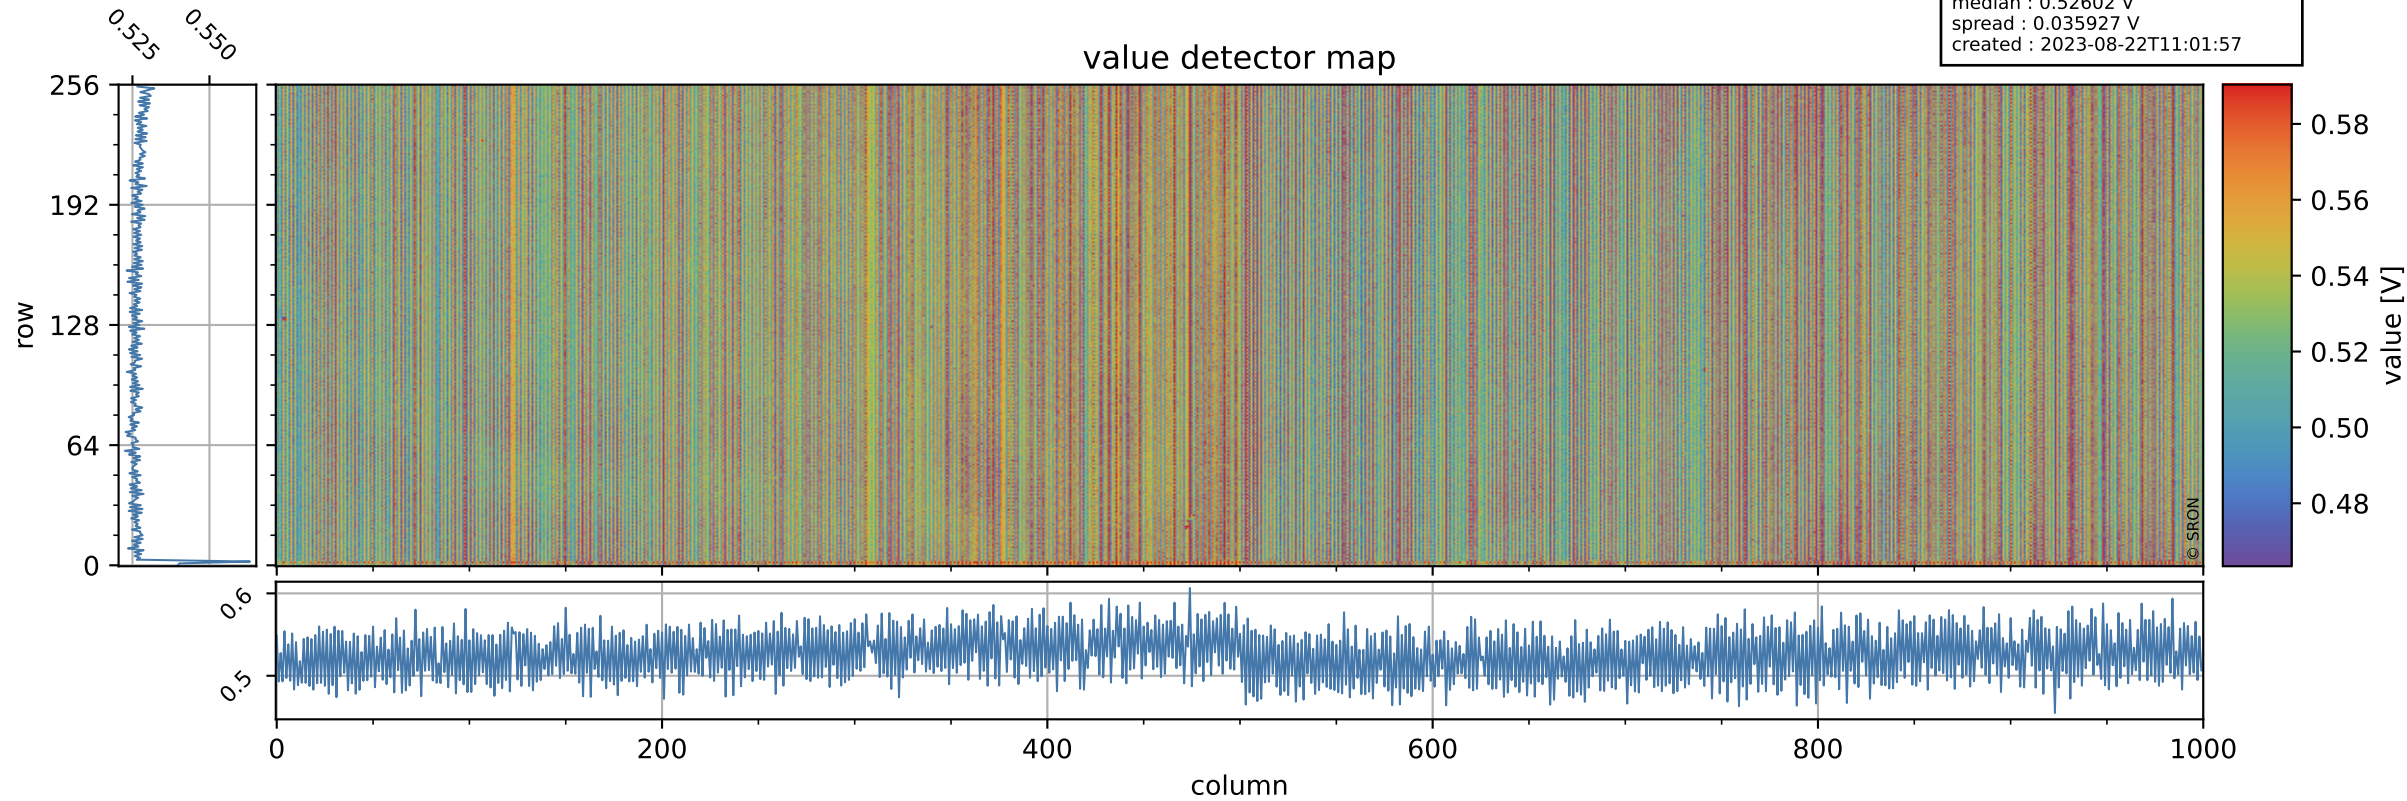

Tropomi SWIR offset (beta nominal)

orbits : 20 in [6292, 6337]
coverage : 2018-12-31 / 2019-01-03
median : 0.52602 V
spread : 0.035927 V
created : 2023-08-22T11:01:57

value detector map

Tropomi SWIR offset (beta nominal)

orbits : 20 in [6292, 6337]
coverage : 2018-12-31 / 2019-01-03
median : 30.211 μV
spread : 18.462 μV
created : 2023-08-22T11:01:57

Tropomi SWIR offset (beta nominal)

orbits : 20 in [6292, 6337]
coverage : 2018-12-31 / 2019-01-03
median : -0.0038645 mV
spread : 0.32438 mV
created : 2023-08-22T11:01:57

value compared with SWIR offset CKD

Tropomi SWIR offset (beta nominal) ground-tracks of Sentinel-5P

orbits : 20 in [6292, 6337]
coverage : 2018-12-31 / 2019-01-03
created : 2023-08-22T11:01:58

Tropomi SWIR offset (beta nominal)

orbits : [1867, 6337]
coverage : 2018-02-20 / 2019-01-03
created : 2023-08-22T11:01:58

trend of detector median & temperatures