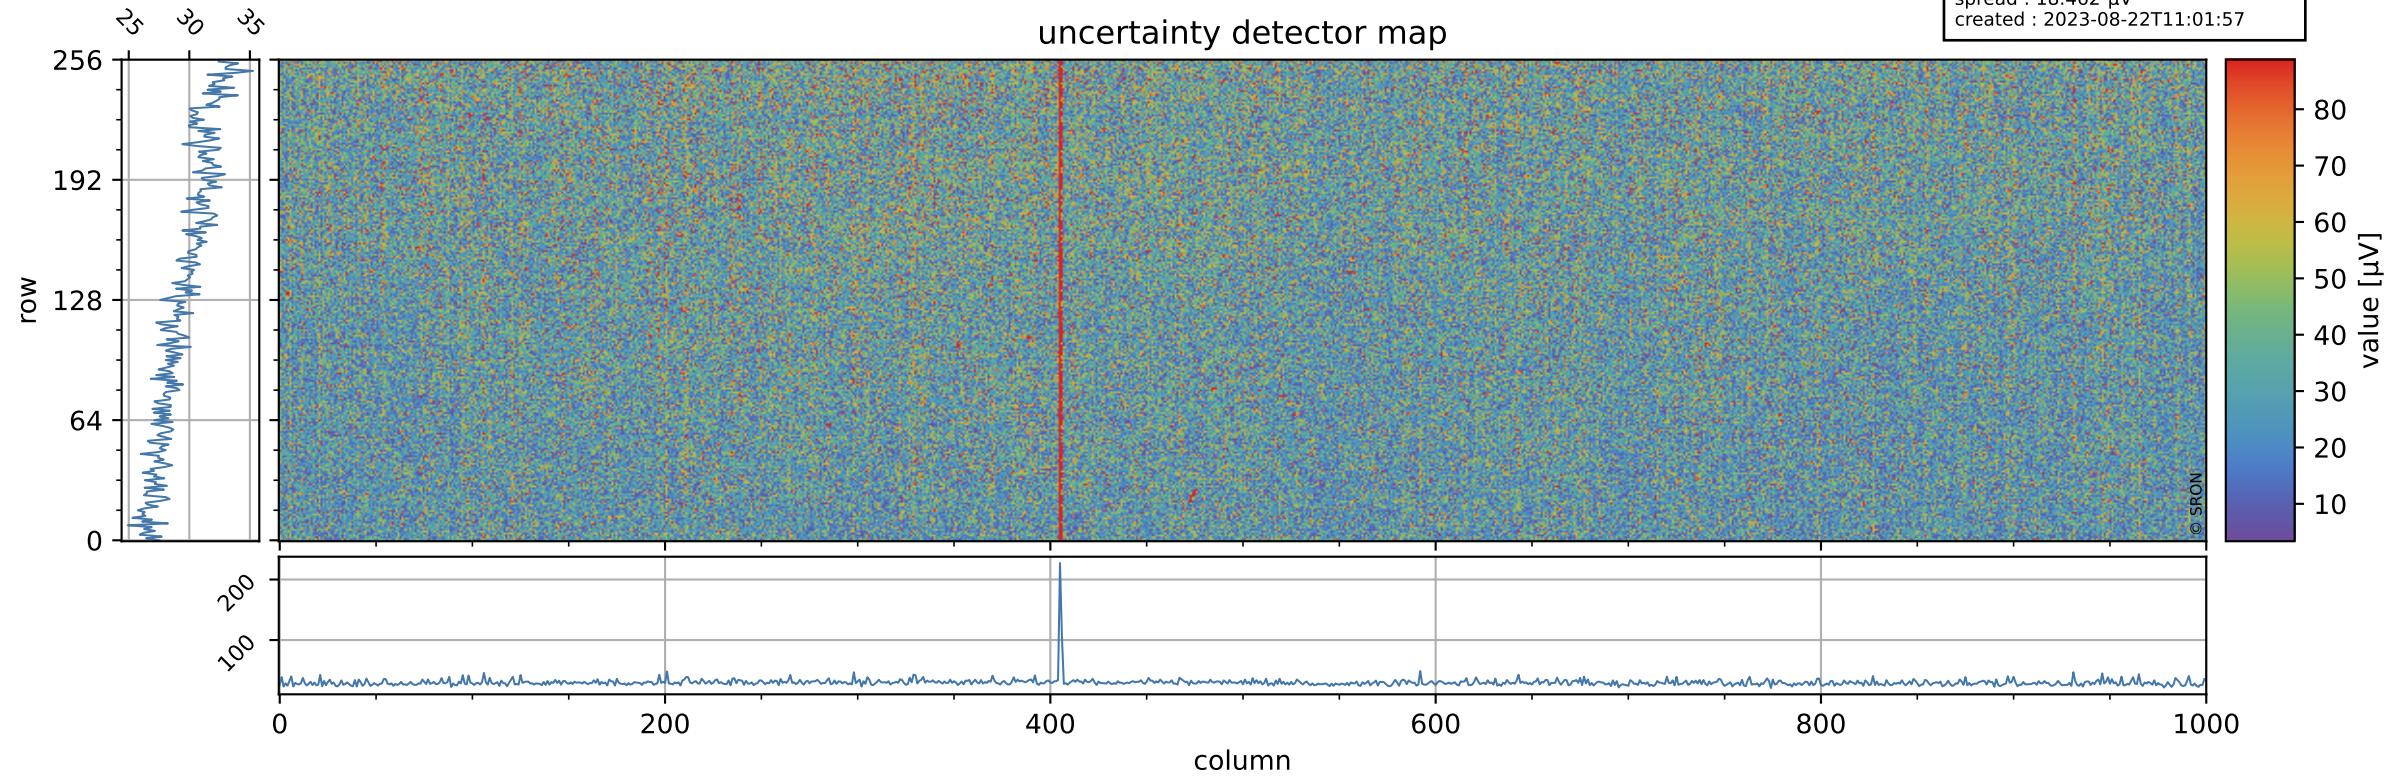

Tropomi SWIR offset (beta nominal)

orbits : 20 in [6292, 6337]
coverage : 2018-12-31 / 2019-01-03
median : 0.52602 V
spread : 0.035927 V
created : 2023-08-22T11:01:57

value detector map

Tropomi SWIR offset (beta nominal)

orbits : 20 in [6292, 6337]
coverage : 2018-12-31 / 2019-01-03
median : 30.211 μV
spread : 18.462 μV
created : 2023-08-22T11:01:57

Tropomi SWIR offset (beta nominal)

orbits : 20 in [6292, 6337]
coverage : 2018-12-31 / 2019-01-03
median : -0.0038645 mV
spread : 0.32438 mV
created : 2023-08-22T11:01:57

value compared with SWIR offset CKD

Tropomi SWIR offset (beta nominal) ground-tracks of Sentinel-5P

orbits : 20 in [6292, 6337]
coverage : 2018-12-31 / 2019-01-03
created : 2023-08-22T11:01:58

Tropomi SWIR offset (beta nominal)

orbits : [1867, 6337]
coverage : 2018-02-20 / 2019-01-03
created : 2023-08-22T11:01:58

trend of detector median & temperatures