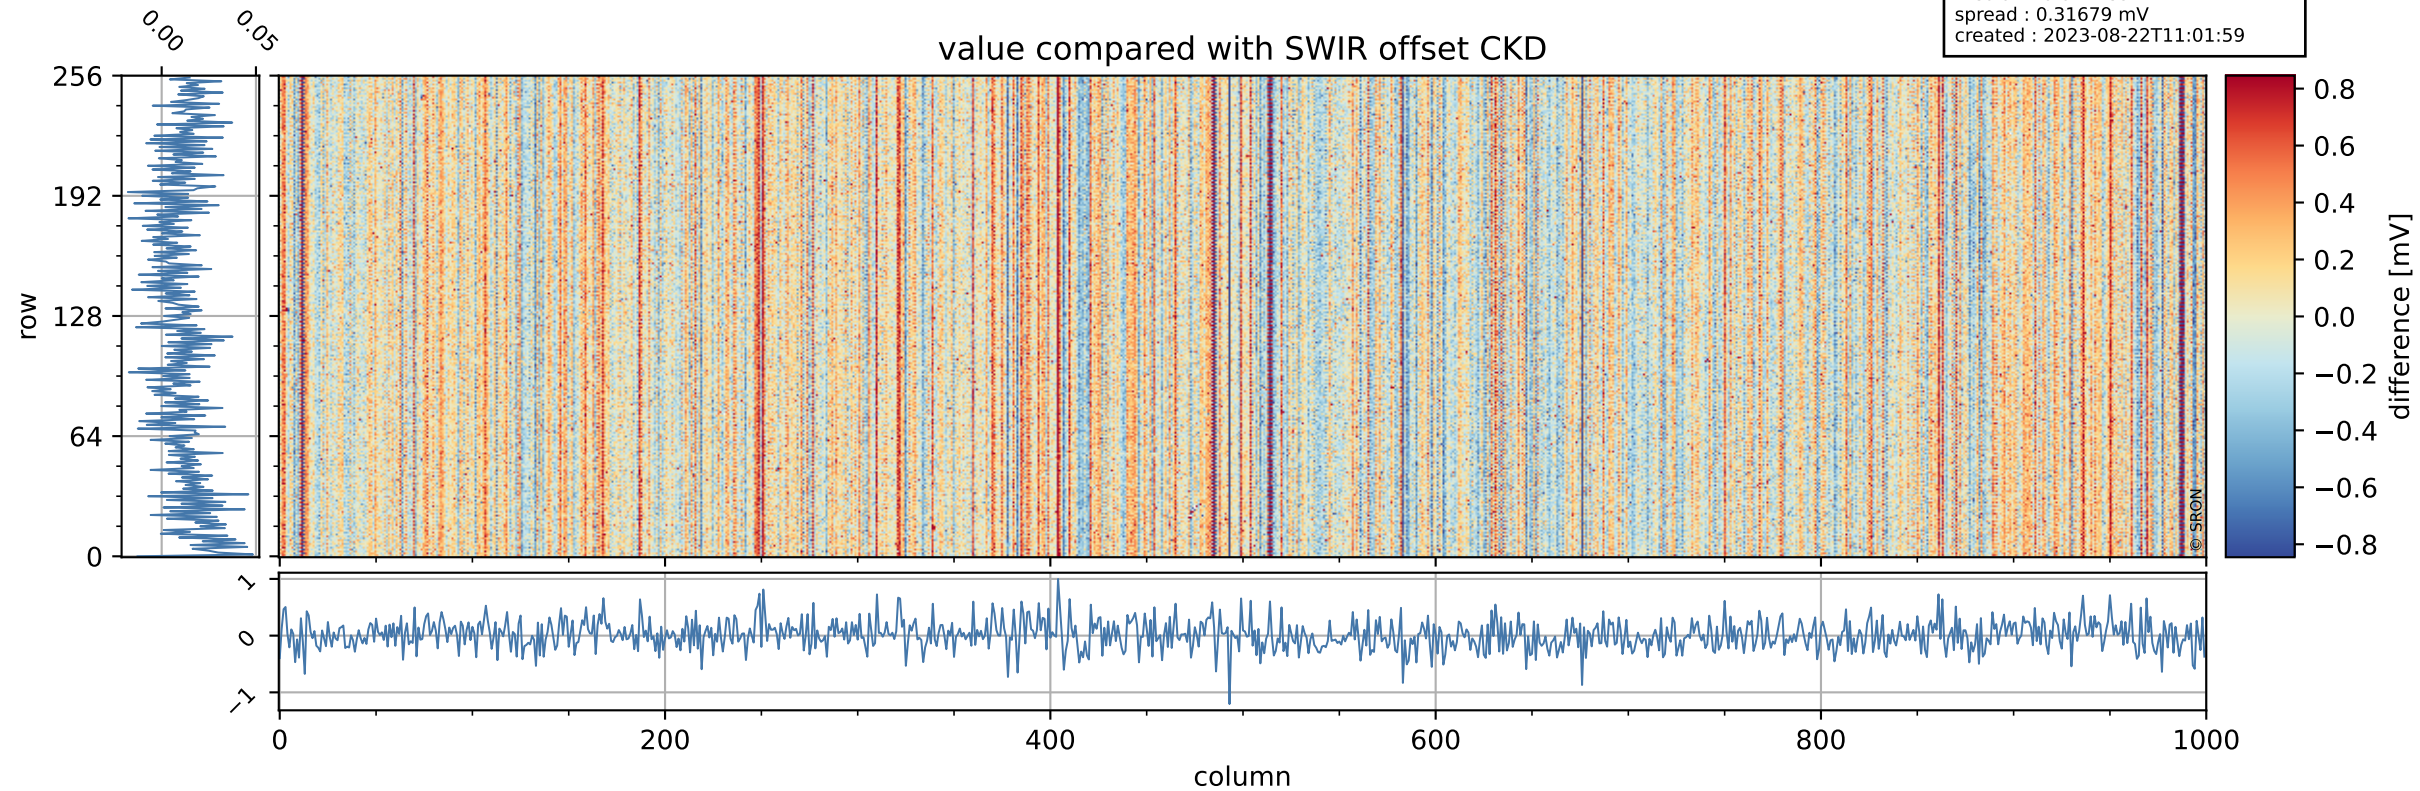

Tropomi SWIR offset (beta nominal)

orbits : 19 in [6337, 6382]
coverage : 2019-01-03 / 2019-01-06
median : 0.52604 V
spread : 0.035922 V
created : 2023-08-22T11:01:59

value detector map

Tropomi SWIR offset (beta nominal)

orbits : 19 in [6337, 6382]
coverage : 2019-01-03 / 2019-01-06
median : 30.118 μV
spread : 18.331 μV
created : 2023-08-22T11:01:59

Tropomi SWIR offset (beta nominal)

orbits : 19 in [6337, 6382]
coverage : 2019-01-03 / 2019-01-06
median : 0.012789 mV
spread : 0.31679 mV
created : 2023-08-22T11:01:59

value compared with SWIR offset CKD

Tropomi SWIR offset (beta nominal) ground-tracks of Sentinel-5P

orbits : 19 in [6337, 6382]
coverage : 2019-01-03 / 2019-01-06
created : 2023-08-22T11:02:00

Tropomi SWIR offset (beta nominal)

orbits : [1867, 6382]
coverage : 2018-02-20 / 2019-01-06
created : 2023-08-22T11:02:00

trend of detector median & temperatures