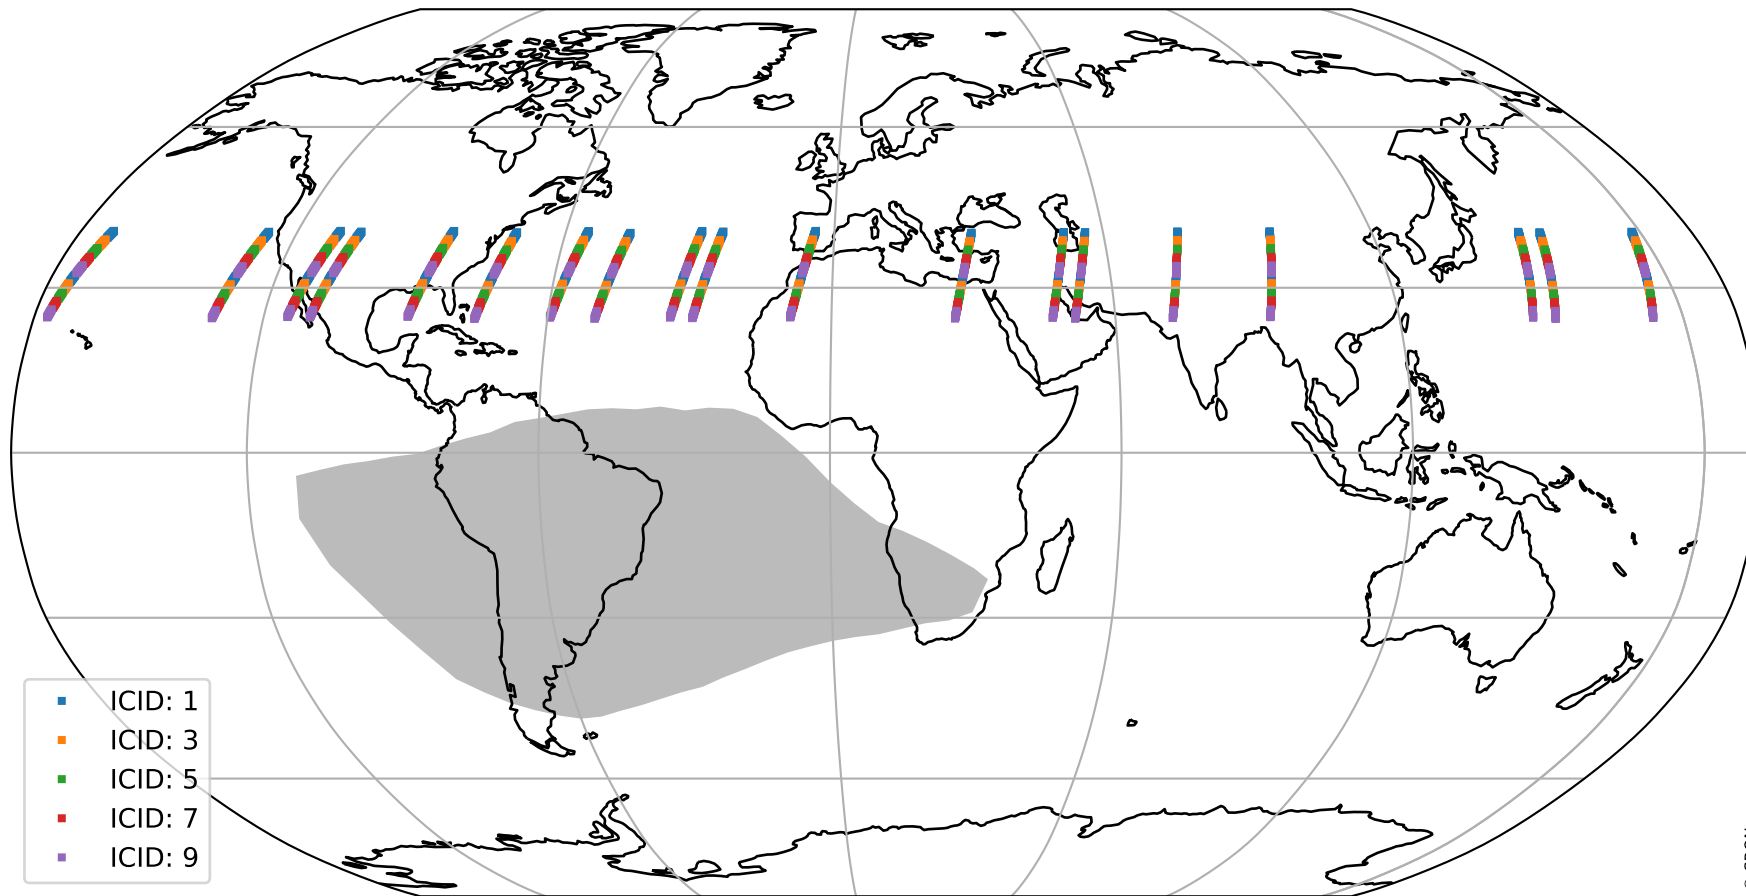

Tropomi SWIR offset (beta nominal)

orbits : 19 in [6337, 6382]
coverage : 2019-01-03 / 2019-01-06
median : 0.52604 V
spread : 0.035922 V
created : 2023-08-22T11:01:59

value detector map

Tropomi SWIR offset (beta nominal)

orbits : 19 in [6337, 6382]
coverage : 2019-01-03 / 2019-01-06
median : 30.118 μV
spread : 18.331 μV
created : 2023-08-22T11:01:59

Tropomi SWIR offset (beta nominal)

orbits : 19 in [6337, 6382]
coverage : 2019-01-03 / 2019-01-06
median : 0.012789 mV
spread : 0.31679 mV
created : 2023-08-22T11:01:59

value compared with SWIR offset CKD

Tropomi SWIR offset (beta nominal) ground-tracks of Sentinel-5P

orbits : 19 in [6337, 6382]
coverage : 2019-01-03 / 2019-01-06
created : 2023-08-22T11:02:00

Tropomi SWIR offset (beta nominal)

orbits : [1867, 6382]
coverage : 2018-02-20 / 2019-01-06
created : 2023-08-22T11:02:00

trend of detector median & temperatures