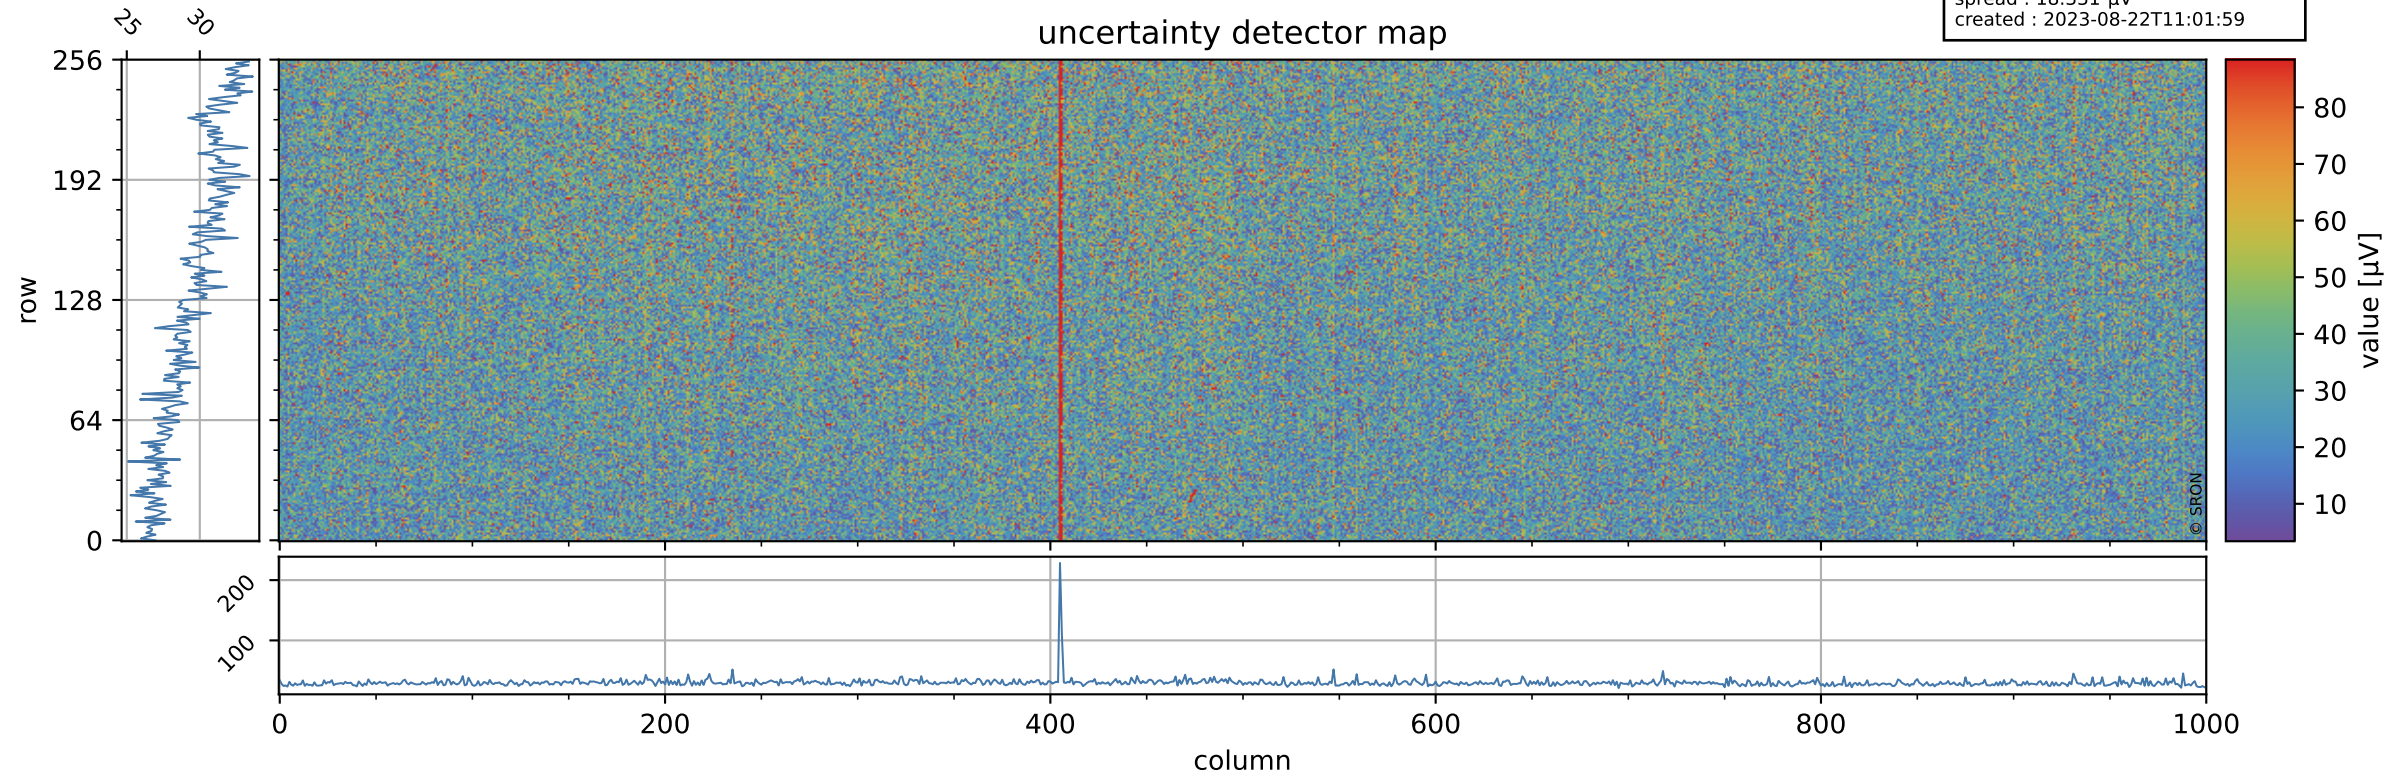

Tropomi SWIR offset (beta nominal)

orbits : 19 in [6337, 6382]
coverage : 2019-01-03 / 2019-01-06
median : 0.52604 V
spread : 0.035922 V
created : 2023-08-22T11:01:59

value detector map

Tropomi SWIR offset (beta nominal)

orbits : 19 in [6337, 6382]
coverage : 2019-01-03 / 2019-01-06
median : 30.118 μV
spread : 18.331 μV
created : 2023-08-22T11:01:59

Tropomi SWIR offset (beta nominal)

orbits : 19 in [6337, 6382]
coverage : 2019-01-03 / 2019-01-06
median : 0.012789 mV
spread : 0.31679 mV
created : 2023-08-22T11:01:59

value compared with SWIR offset CKD

Tropomi SWIR offset (beta nominal) ground-tracks of Sentinel-5P

orbits : 19 in [6337, 6382]
coverage : 2019-01-03 / 2019-01-06
created : 2023-08-22T11:02:00

Tropomi SWIR offset (beta nominal)

orbits : [1867, 6382]
coverage : 2018-02-20 / 2019-01-06
created : 2023-08-22T11:02:00

trend of detector median & temperatures