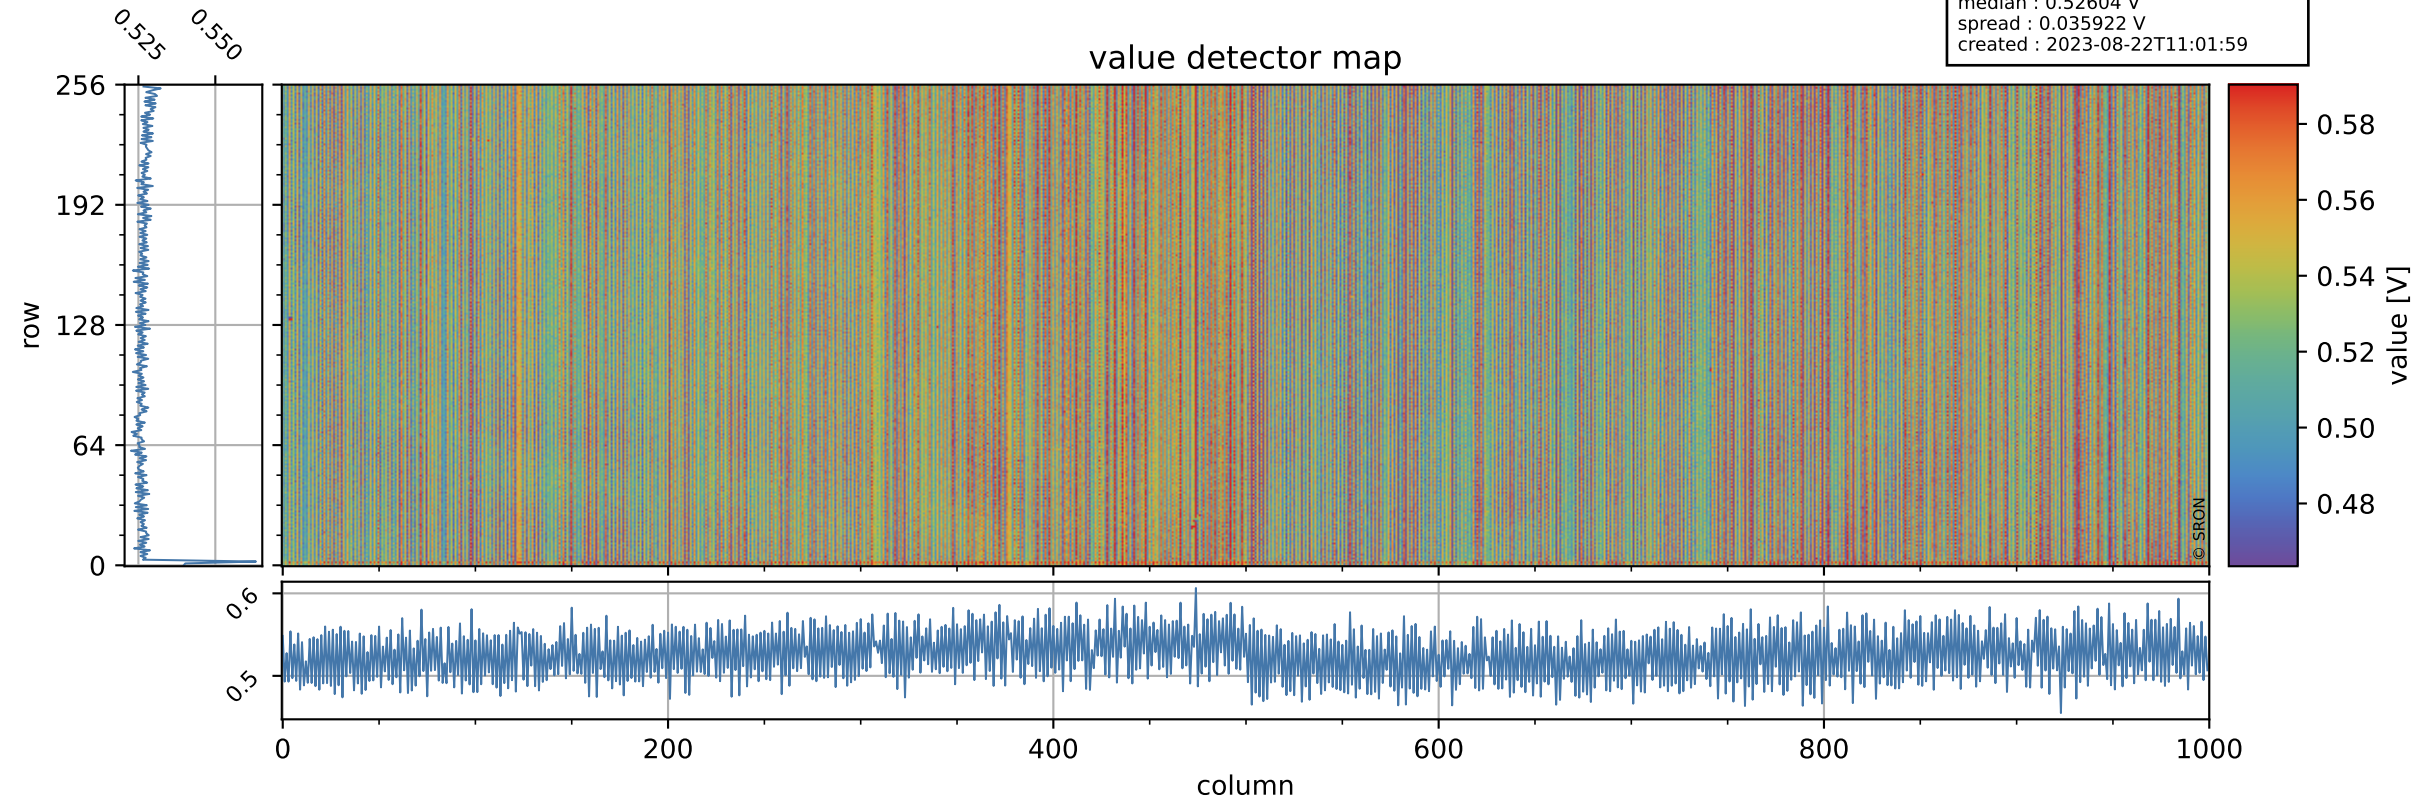

Tropomi SWIR offset (beta nominal)

orbits : 19 in [6337, 6382]
coverage : 2019-01-03 / 2019-01-06
median : 0.52604 V
spread : 0.035922 V
created : 2023-08-22T11:01:59

value detector map

Tropomi SWIR offset (beta nominal)

orbits : 19 in [6337, 6382]
coverage : 2019-01-03 / 2019-01-06
median : 30.118 μV
spread : 18.331 μV
created : 2023-08-22T11:01:59

Tropomi SWIR offset (beta nominal)

orbits : 19 in [6337, 6382]
coverage : 2019-01-03 / 2019-01-06
median : 0.012789 mV
spread : 0.31679 mV
created : 2023-08-22T11:01:59

value compared with SWIR offset CKD

Tropomi SWIR offset (beta nominal) ground-tracks of Sentinel-5P

orbits : 19 in [6337, 6382]
coverage : 2019-01-03 / 2019-01-06
created : 2023-08-22T11:02:00

Tropomi SWIR offset (beta nominal)

orbits : [1867, 6382]
coverage : 2018-02-20 / 2019-01-06
created : 2023-08-22T11:02:00

trend of detector median & temperatures