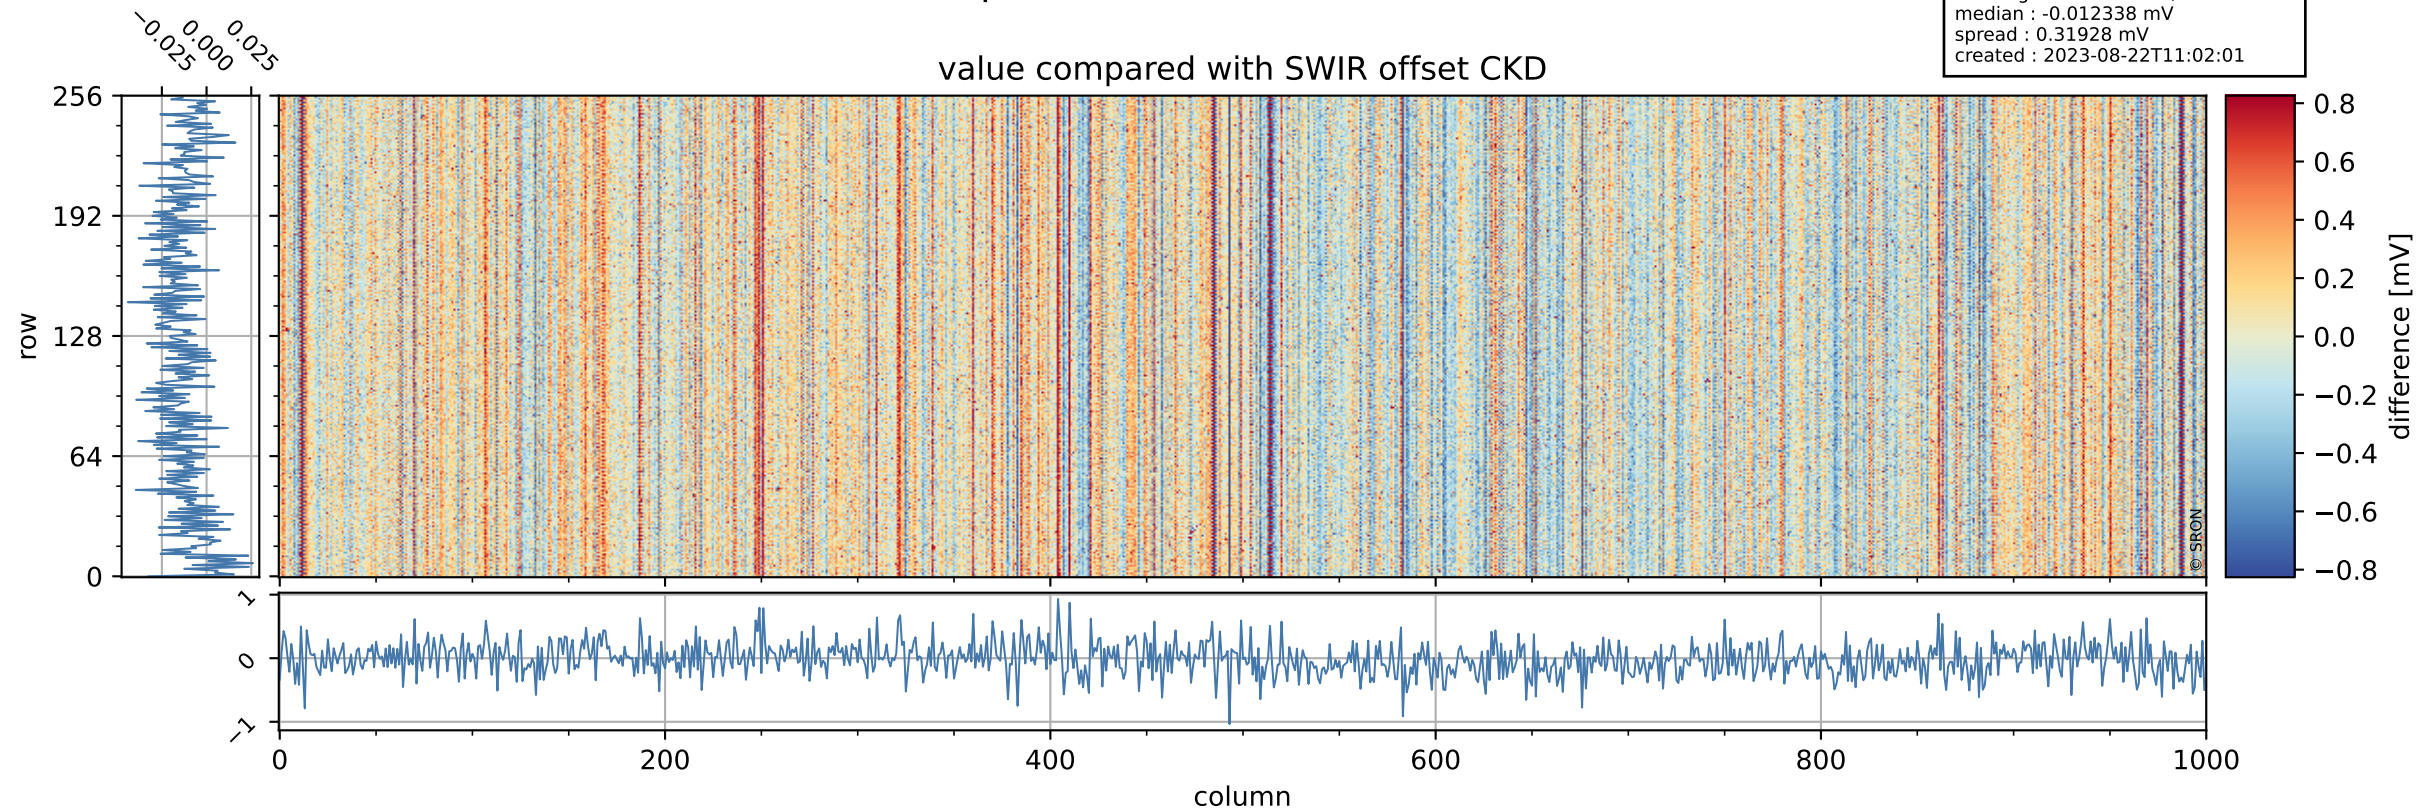

Tropomi SWIR offset (beta nominal)

orbits : 20 in [6382, 6427]
coverage : 2019-01-06 / 2019-01-09
median : 0.52601 V
spread : 0.035922 V
created : 2023-08-22T11:02:01

value detector map

Tropomi SWIR offset (beta nominal)

orbits : 20 in [6382, 6427]
coverage : 2019-01-06 / 2019-01-09
median : 30.589 μV
spread : 18.663 μV
created : 2023-08-22T11:02:01

Tropomi SWIR offset (beta nominal)

orbits : 20 in [6382, 6427]
coverage : 2019-01-06 / 2019-01-09
median : -0.012338 mV
spread : 0.31928 mV
created : 2023-08-22T11:02:01

value compared with SWIR offset CKD

Tropomi SWIR offset (beta nominal) ground-tracks of Sentinel-5P

orbits : 20 in [6382, 6427]
coverage : 2019-01-06 / 2019-01-09
created : 2023-08-22T11:02:01

Tropomi SWIR offset (beta nominal)

orbits : [1867, 6427]
coverage : 2018-02-20 / 2019-01-09
created : 2023-08-22T11:02:02

trend of detector median & temperatures