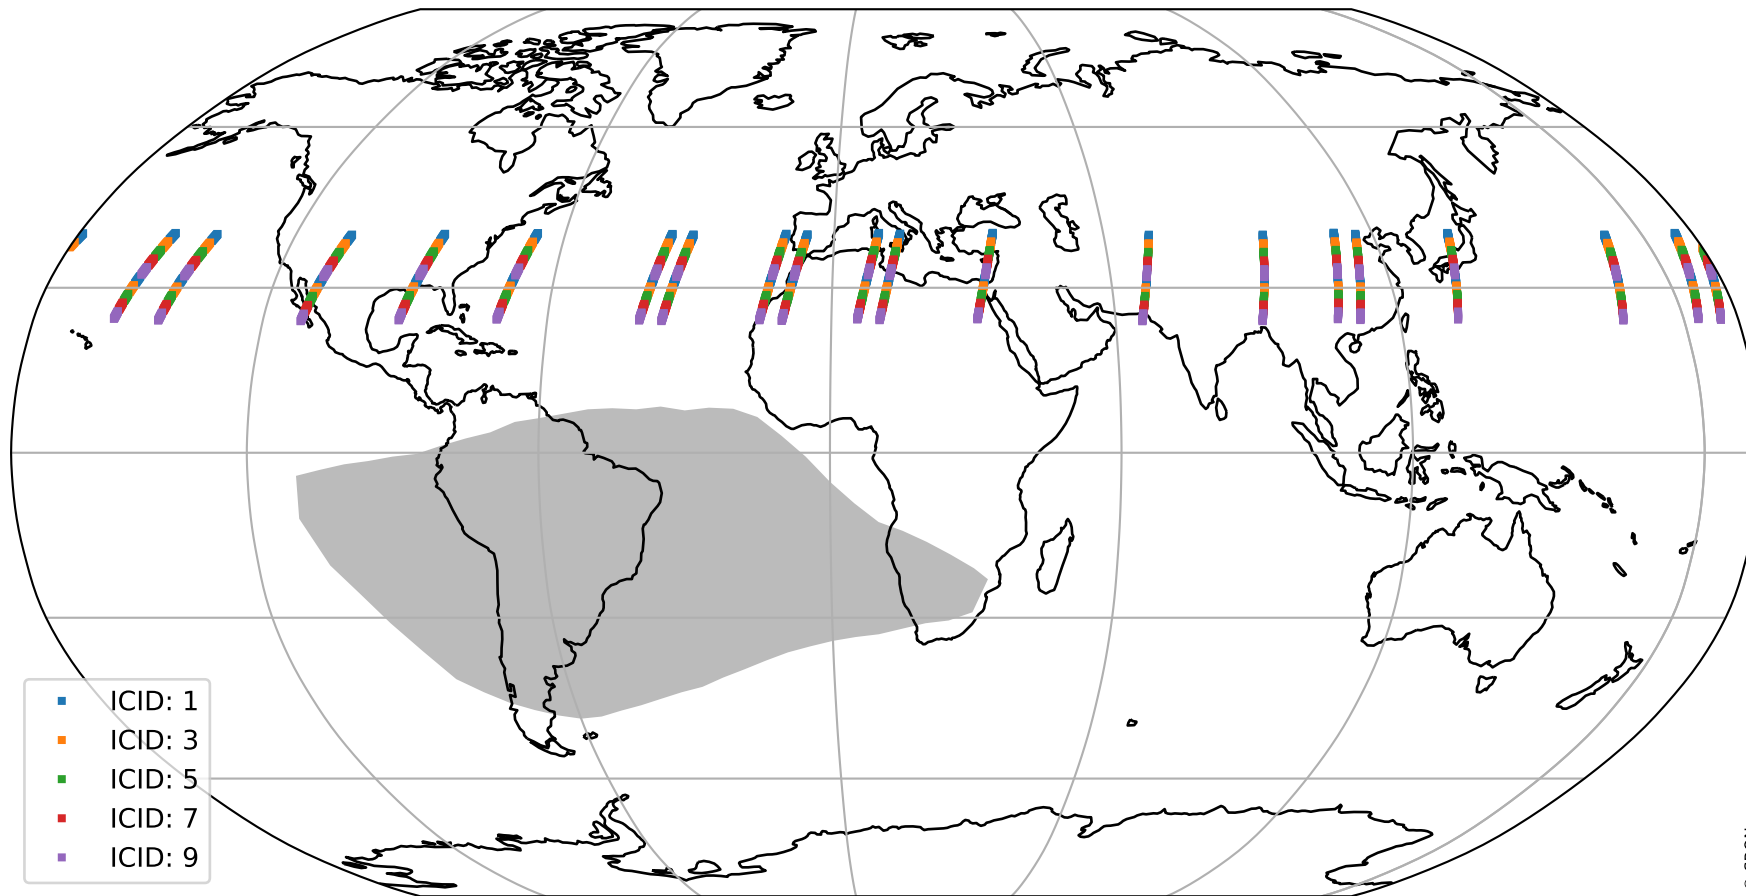

Tropomi SWIR offset (beta nominal)

orbits : 20 in [6382, 6427]
coverage : 2019-01-06 / 2019-01-09
median : 0.52601 V
spread : 0.035922 V
created : 2023-08-22T11:02:01

value detector map

Tropomi SWIR offset (beta nominal)

orbits : 20 in [6382, 6427]
coverage : 2019-01-06 / 2019-01-09
median : 30.589 μV
spread : 18.663 μV
created : 2023-08-22T11:02:01

Tropomi SWIR offset (beta nominal)

orbits : 20 in [6382, 6427]
coverage : 2019-01-06 / 2019-01-09
median : -0.012338 mV
spread : 0.31928 mV
created : 2023-08-22T11:02:01

value compared with SWIR offset CKD

Tropomi SWIR offset (beta nominal) ground-tracks of Sentinel-5P

orbits : 20 in [6382, 6427]
coverage : 2019-01-06 / 2019-01-09
created : 2023-08-22T11:02:01

Tropomi SWIR offset (beta nominal)

orbits : [1867, 6427]
coverage : 2018-02-20 / 2019-01-09
created : 2023-08-22T11:02:02

trend of detector median & temperatures