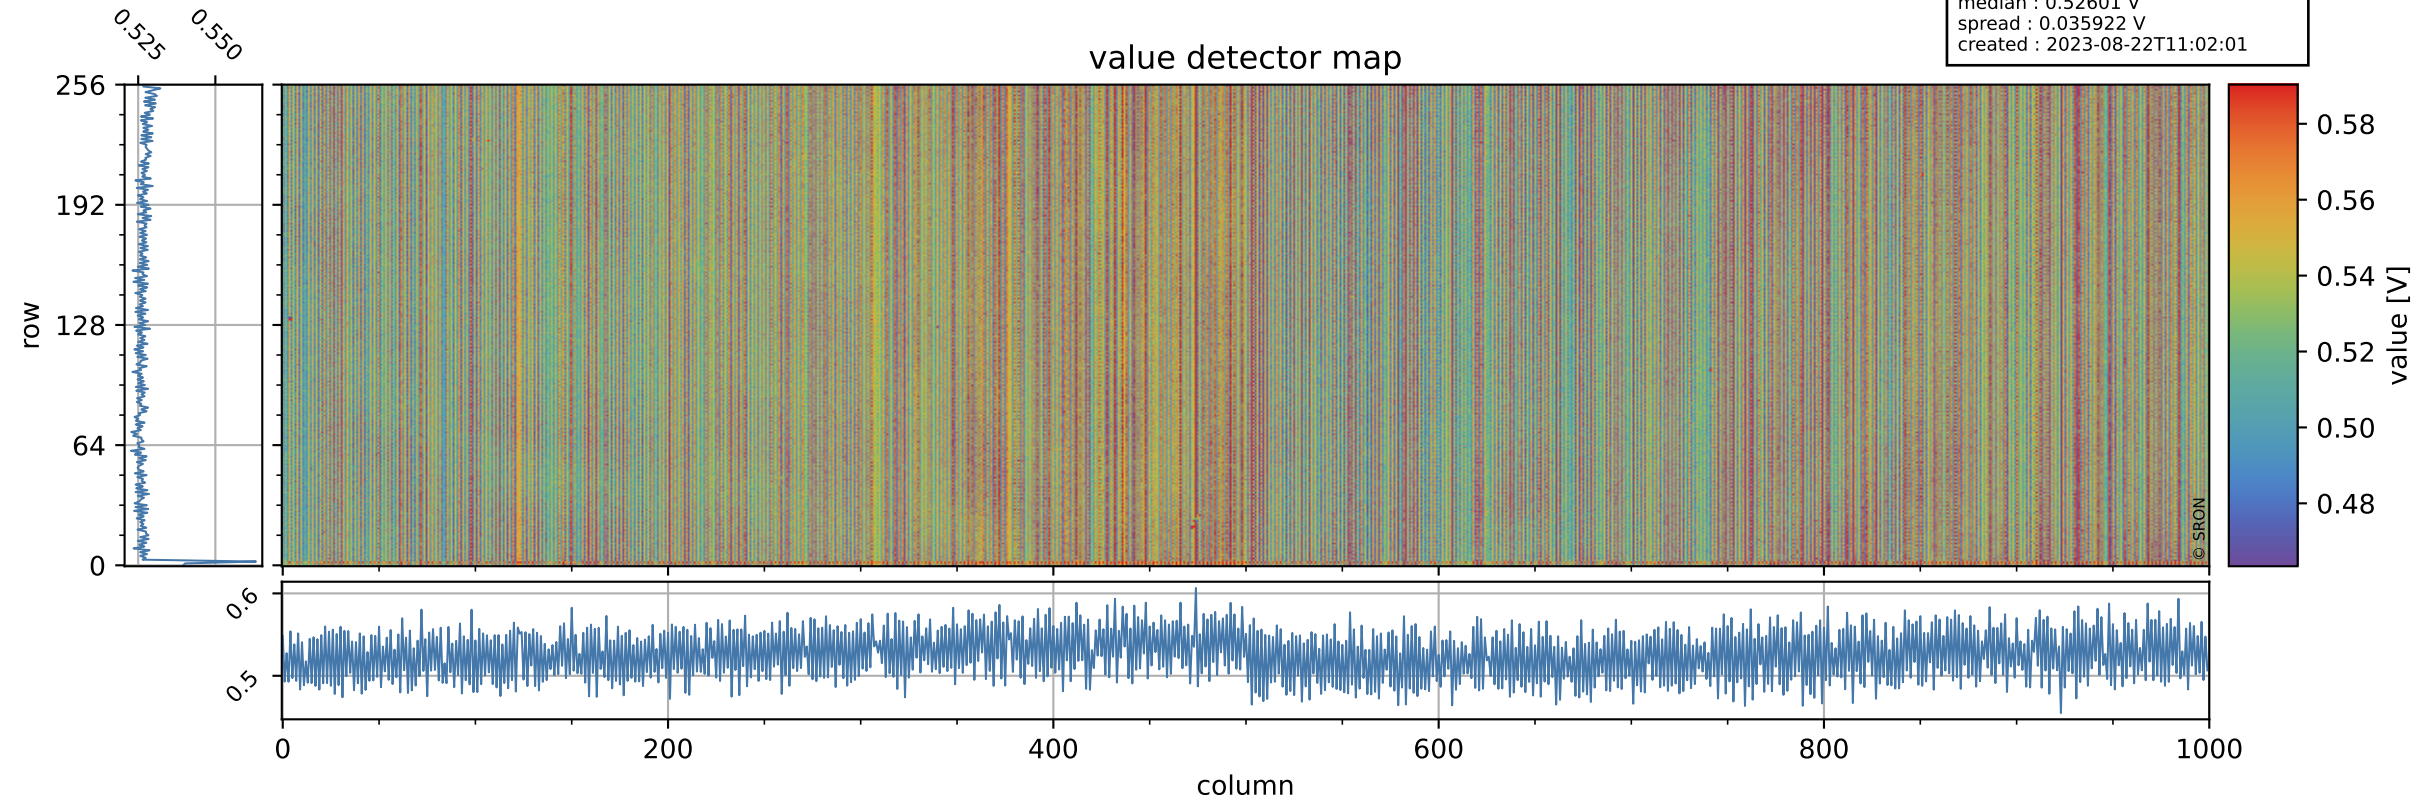

Tropomi SWIR offset (beta nominal)

orbits : 20 in [6382, 6427]
coverage : 2019-01-06 / 2019-01-09
median : 0.52601 V
spread : 0.035922 V
created : 2023-08-22T11:02:01

value detector map

Tropomi SWIR offset (beta nominal)

orbits : 20 in [6382, 6427]
coverage : 2019-01-06 / 2019-01-09
median : 30.589 μV
spread : 18.663 μV
created : 2023-08-22T11:02:01

Tropomi SWIR offset (beta nominal)

orbits : 20 in [6382, 6427]
coverage : 2019-01-06 / 2019-01-09
median : -0.012338 mV
spread : 0.31928 mV
created : 2023-08-22T11:02:01

value compared with SWIR offset CKD

Tropomi SWIR offset (beta nominal) ground-tracks of Sentinel-5P

orbits : 20 in [6382, 6427]
coverage : 2019-01-06 / 2019-01-09
created : 2023-08-22T11:02:01

Tropomi SWIR offset (beta nominal)

orbits : [1867, 6427]
coverage : 2018-02-20 / 2019-01-09
created : 2023-08-22T11:02:02

trend of detector median & temperatures