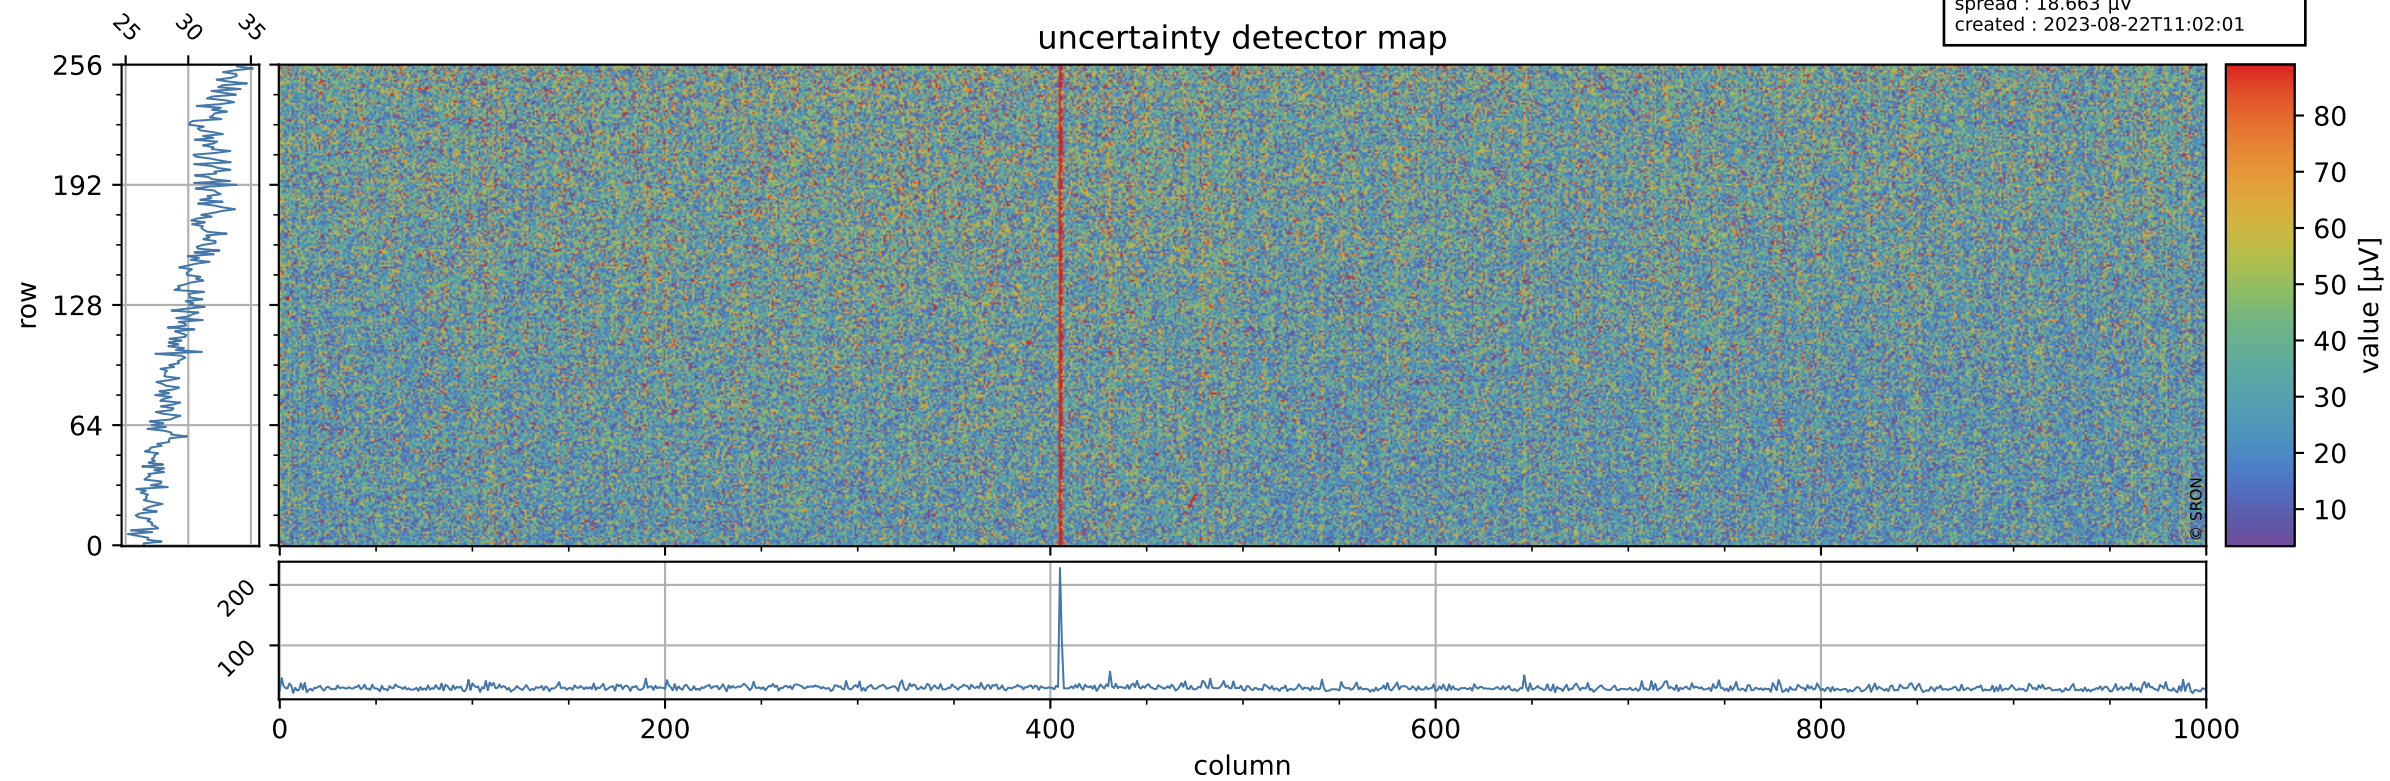

Tropomi SWIR offset (beta nominal)

orbits : 20 in [6382, 6427]
coverage : 2019-01-06 / 2019-01-09
median : 0.52601 V
spread : 0.035922 V
created : 2023-08-22T11:02:01

value detector map

Tropomi SWIR offset (beta nominal)

orbits : 20 in [6382, 6427]
coverage : 2019-01-06 / 2019-01-09
median : 30.589 μV
spread : 18.663 μV
created : 2023-08-22T11:02:01

Tropomi SWIR offset (beta nominal)

orbits : 20 in [6382, 6427]
coverage : 2019-01-06 / 2019-01-09
median : -0.012338 mV
spread : 0.31928 mV
created : 2023-08-22T11:02:01

value compared with SWIR offset CKD

Tropomi SWIR offset (beta nominal) ground-tracks of Sentinel-5P

orbits : 20 in [6382, 6427]
coverage : 2019-01-06 / 2019-01-09
created : 2023-08-22T11:02:01

Tropomi SWIR offset (beta nominal)

orbits : [1867, 6427]
coverage : 2018-02-20 / 2019-01-09
created : 2023-08-22T11:02:02

trend of detector median & temperatures