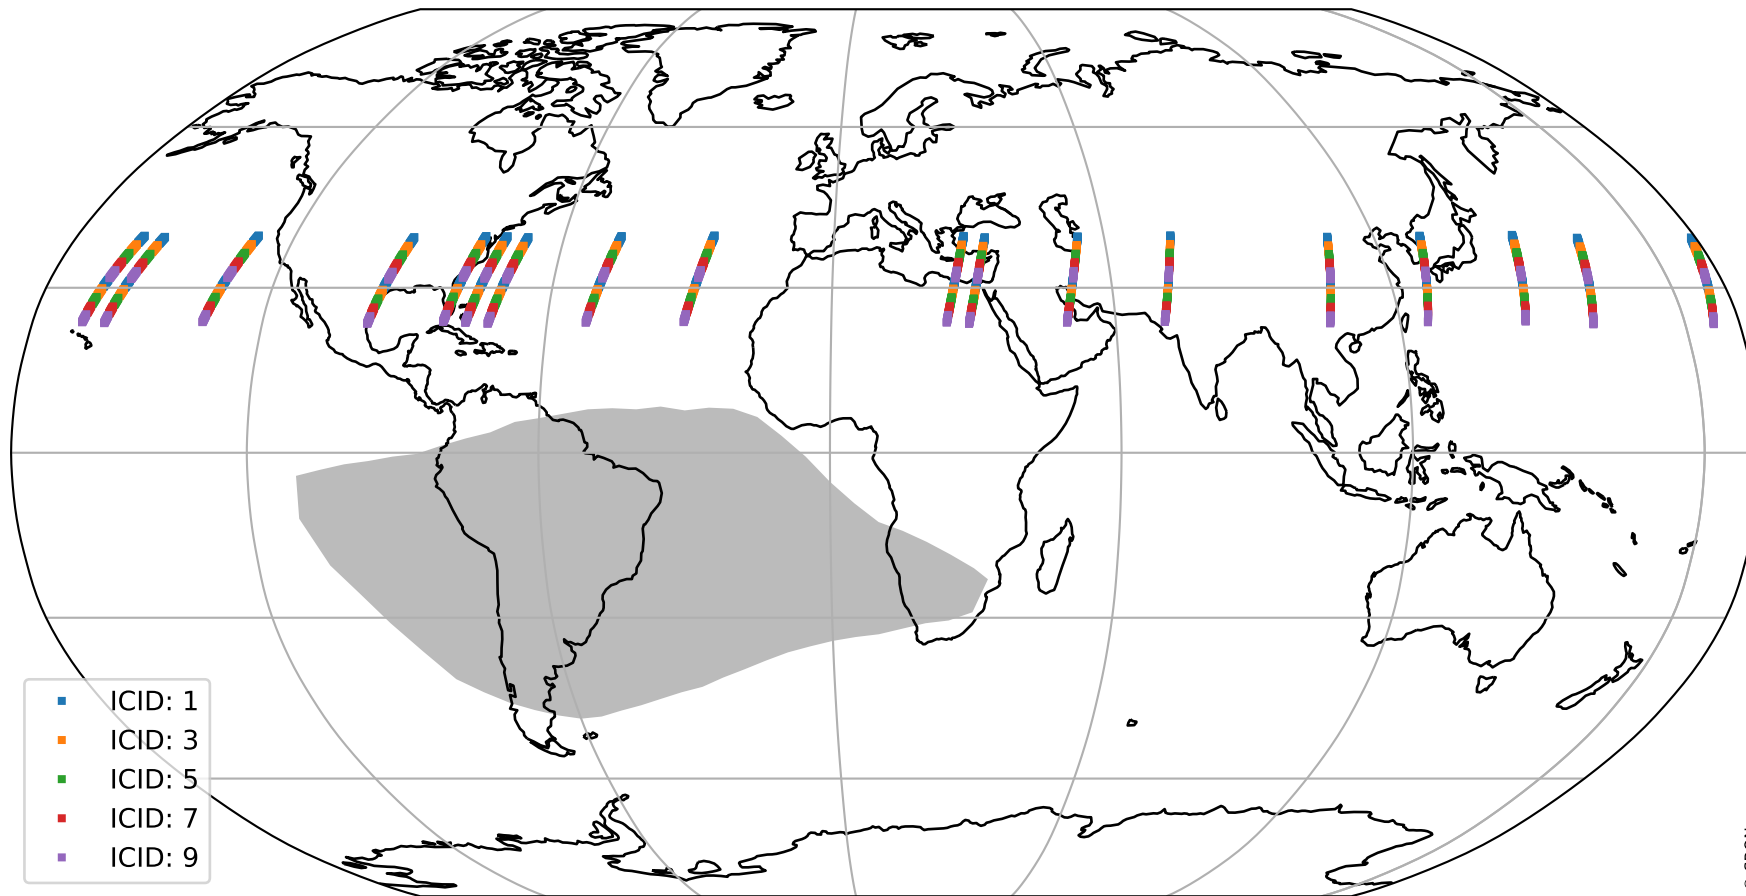

# Tropomi SWIR offset (beta nominal)

orbits : 18 in [6427, 6472]  
coverage : 2019-01-09 / 2019-01-12  
median : 30.429  $\mu\text{V}$   
spread : 18.36  $\mu\text{V}$   
created : 2023-08-22T11:02:03

# Tropomi SWIR offset (beta nominal)

orbits : 18 in [6427, 6472]  
coverage : 2019-01-09 / 2019-01-12  
median : -0.0019887 mV  
spread : 0.32219 mV  
created : 2023-08-22T11:02:03

value compared with SWIR offset CKD

# Tropomi SWIR offset (beta nominal) ground-tracks of Sentinel-5P

orbits : 18 in [6427, 6472]  
coverage : 2019-01-09 / 2019-01-12  
created : 2023-08-22T11:02:03

# Tropomi SWIR offset (beta nominal)

orbits : [1867, 6472]  
coverage : 2018-02-20 / 2019-01-12  
created : 2023-08-22T11:02:04