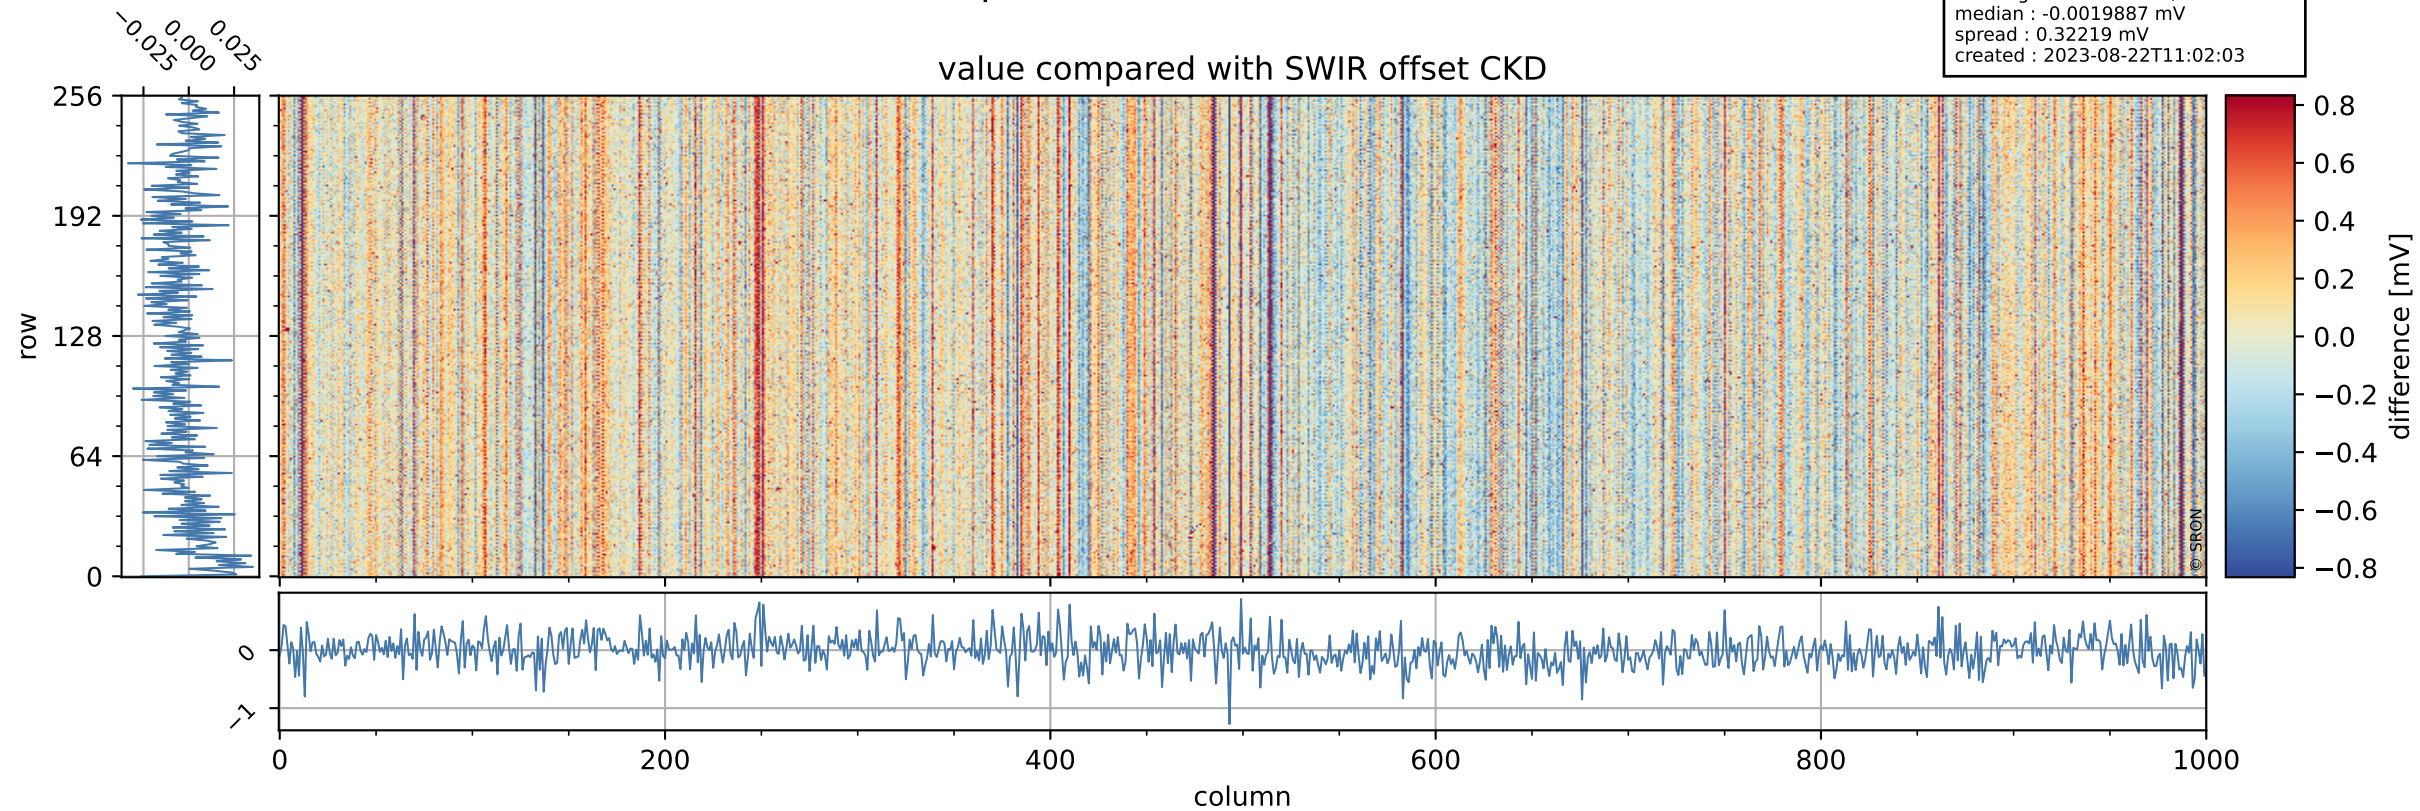

## value detector map

# Tropomi SWIR offset (beta nominal)

orbits : 18 in [6427, 6472]  
coverage : 2019-01-09 / 2019-01-12  
median : 30.429  $\mu\text{V}$   
spread : 18.36  $\mu\text{V}$   
created : 2023-08-22T11:02:03

# Tropomi SWIR offset (beta nominal)

orbits : 18 in [6427, 6472]  
coverage : 2019-01-09 / 2019-01-12  
median : -0.0019887 mV  
spread : 0.32219 mV  
created : 2023-08-22T11:02:03

value compared with SWIR offset CKD

# Tropomi SWIR offset (beta nominal) ground-tracks of Sentinel-5P

orbits : 18 in [6427, 6472]  
coverage : 2019-01-09 / 2019-01-12  
created : 2023-08-22T11:02:03