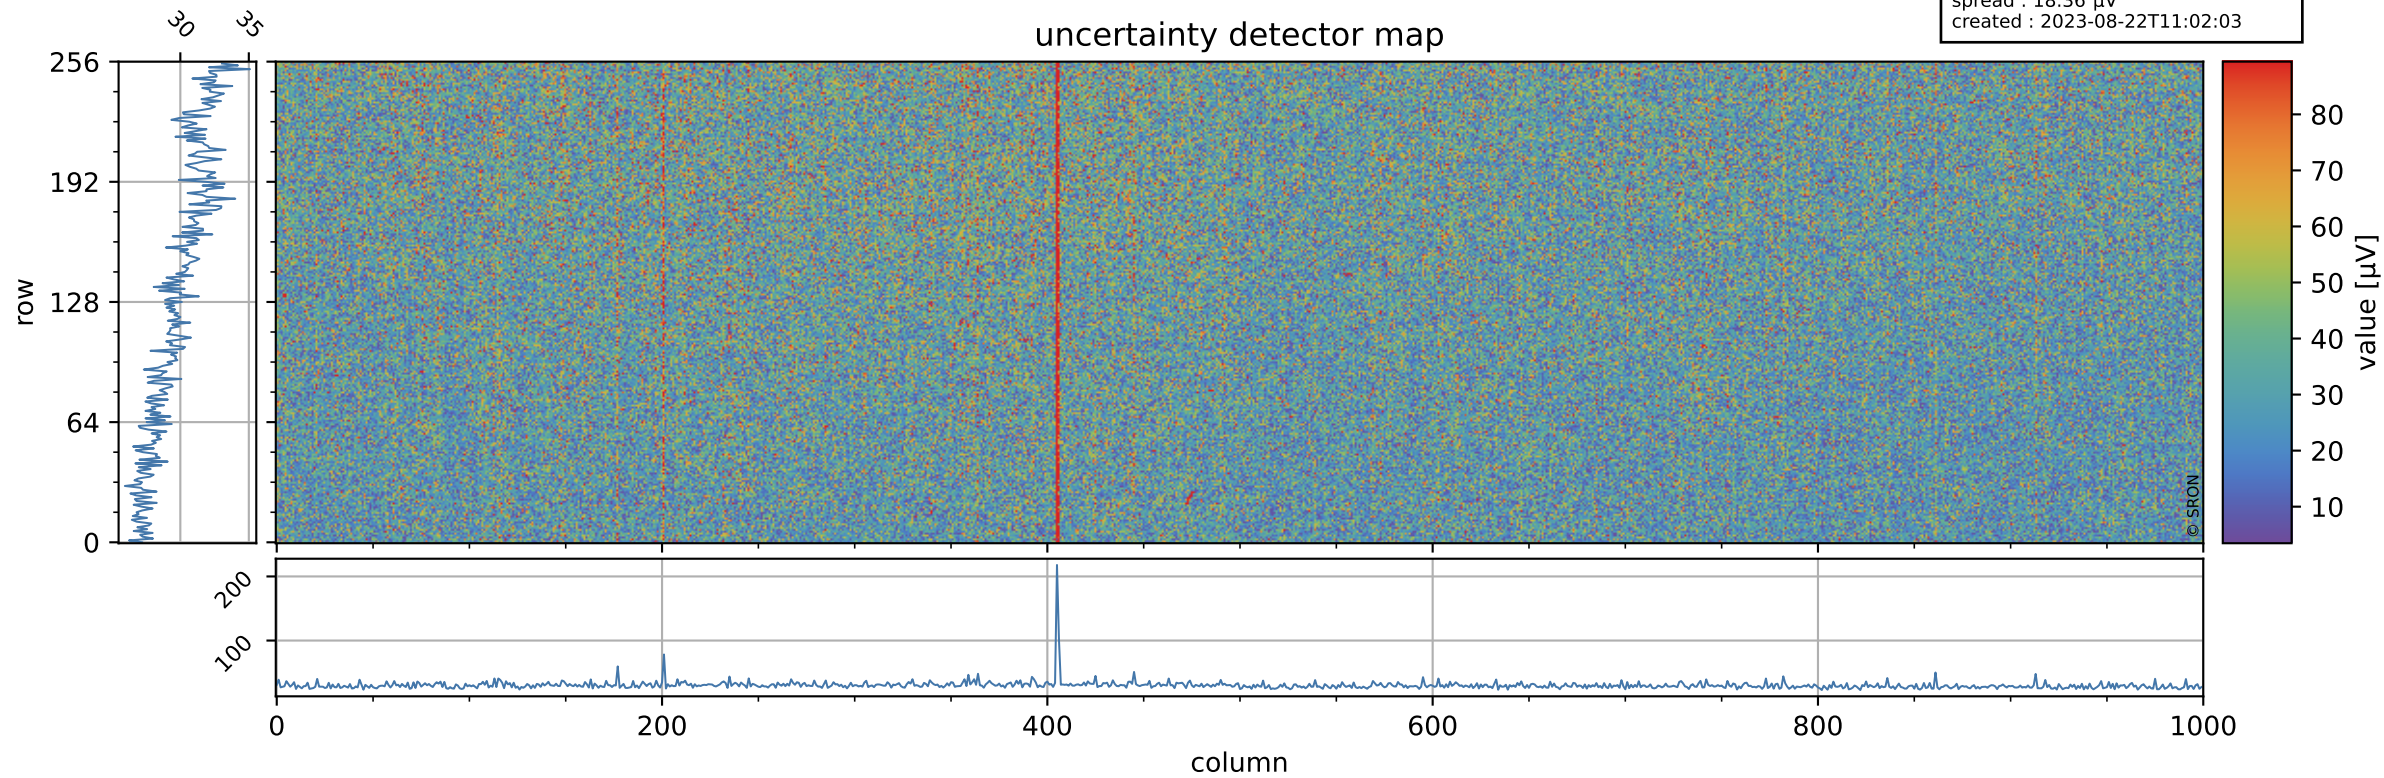

# Tropomi SWIR offset (beta nominal)

orbits : 18 in [6427, 6472]  
coverage : 2019-01-09 / 2019-01-12  
median : 0.52602 V  
spread : 0.035922 V  
created : 2023-08-22T11:02:02

## value detector map

# Tropomi SWIR offset (beta nominal)

orbits : 18 in [6427, 6472]  
coverage : 2019-01-09 / 2019-01-12  
median : 30.429  $\mu\text{V}$   
spread : 18.36  $\mu\text{V}$   
created : 2023-08-22T11:02:03

# Tropomi SWIR offset (beta nominal) ground-tracks of Sentinel-5P

orbits : 18 in [6427, 6472]  
coverage : 2019-01-09 / 2019-01-12  
created : 2023-08-22T11:02:03