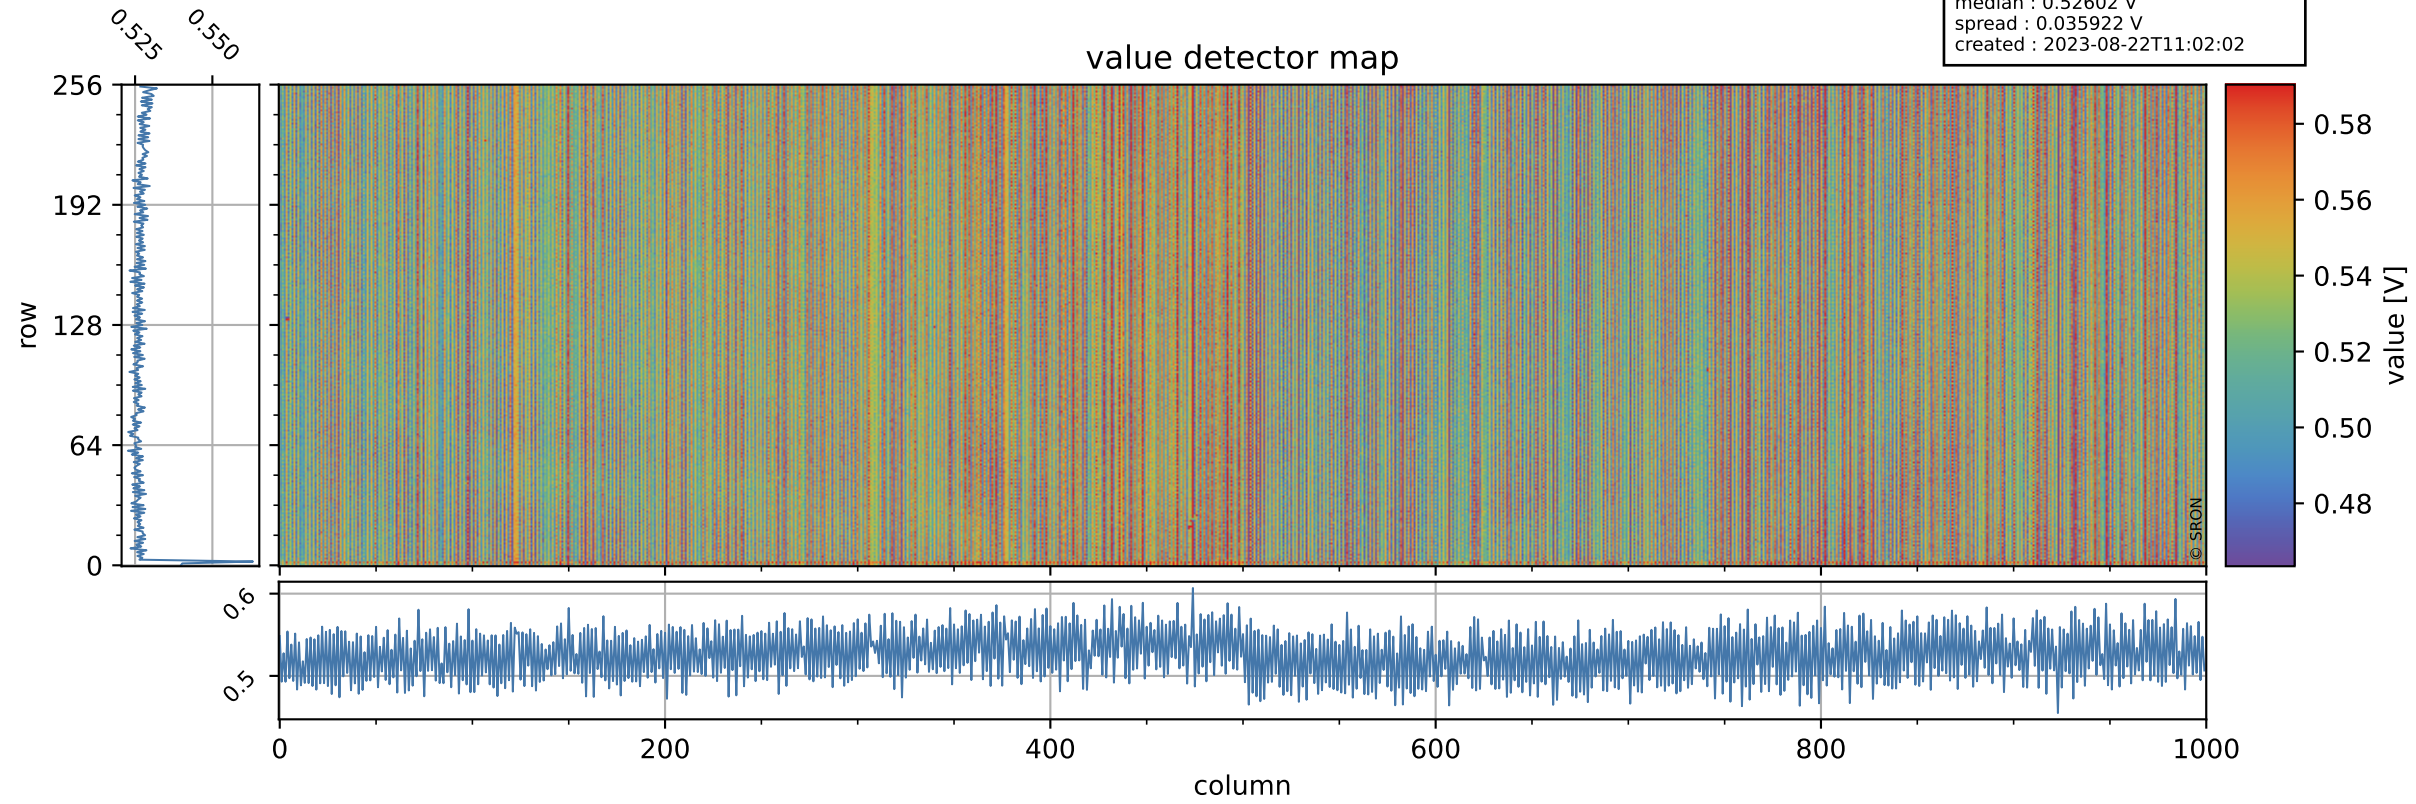

# Tropomi SWIR offset (beta nominal)

orbits : 18 in [6427, 6472]  
coverage : 2019-01-09 / 2019-01-12  
median : 0.52602 V  
spread : 0.035922 V  
created : 2023-08-22T11:02:02

## value detector map

# Tropomi SWIR offset (beta nominal)

orbits : 18 in [6427, 6472]  
coverage : 2019-01-09 / 2019-01-12  
median : 30.429  $\mu\text{V}$   
spread : 18.36  $\mu\text{V}$   
created : 2023-08-22T11:02:03

# Tropomi SWIR offset (beta nominal) ground-tracks of Sentinel-5P

orbits : 18 in [6427, 6472]  
coverage : 2019-01-09 / 2019-01-12  
created : 2023-08-22T11:02:03