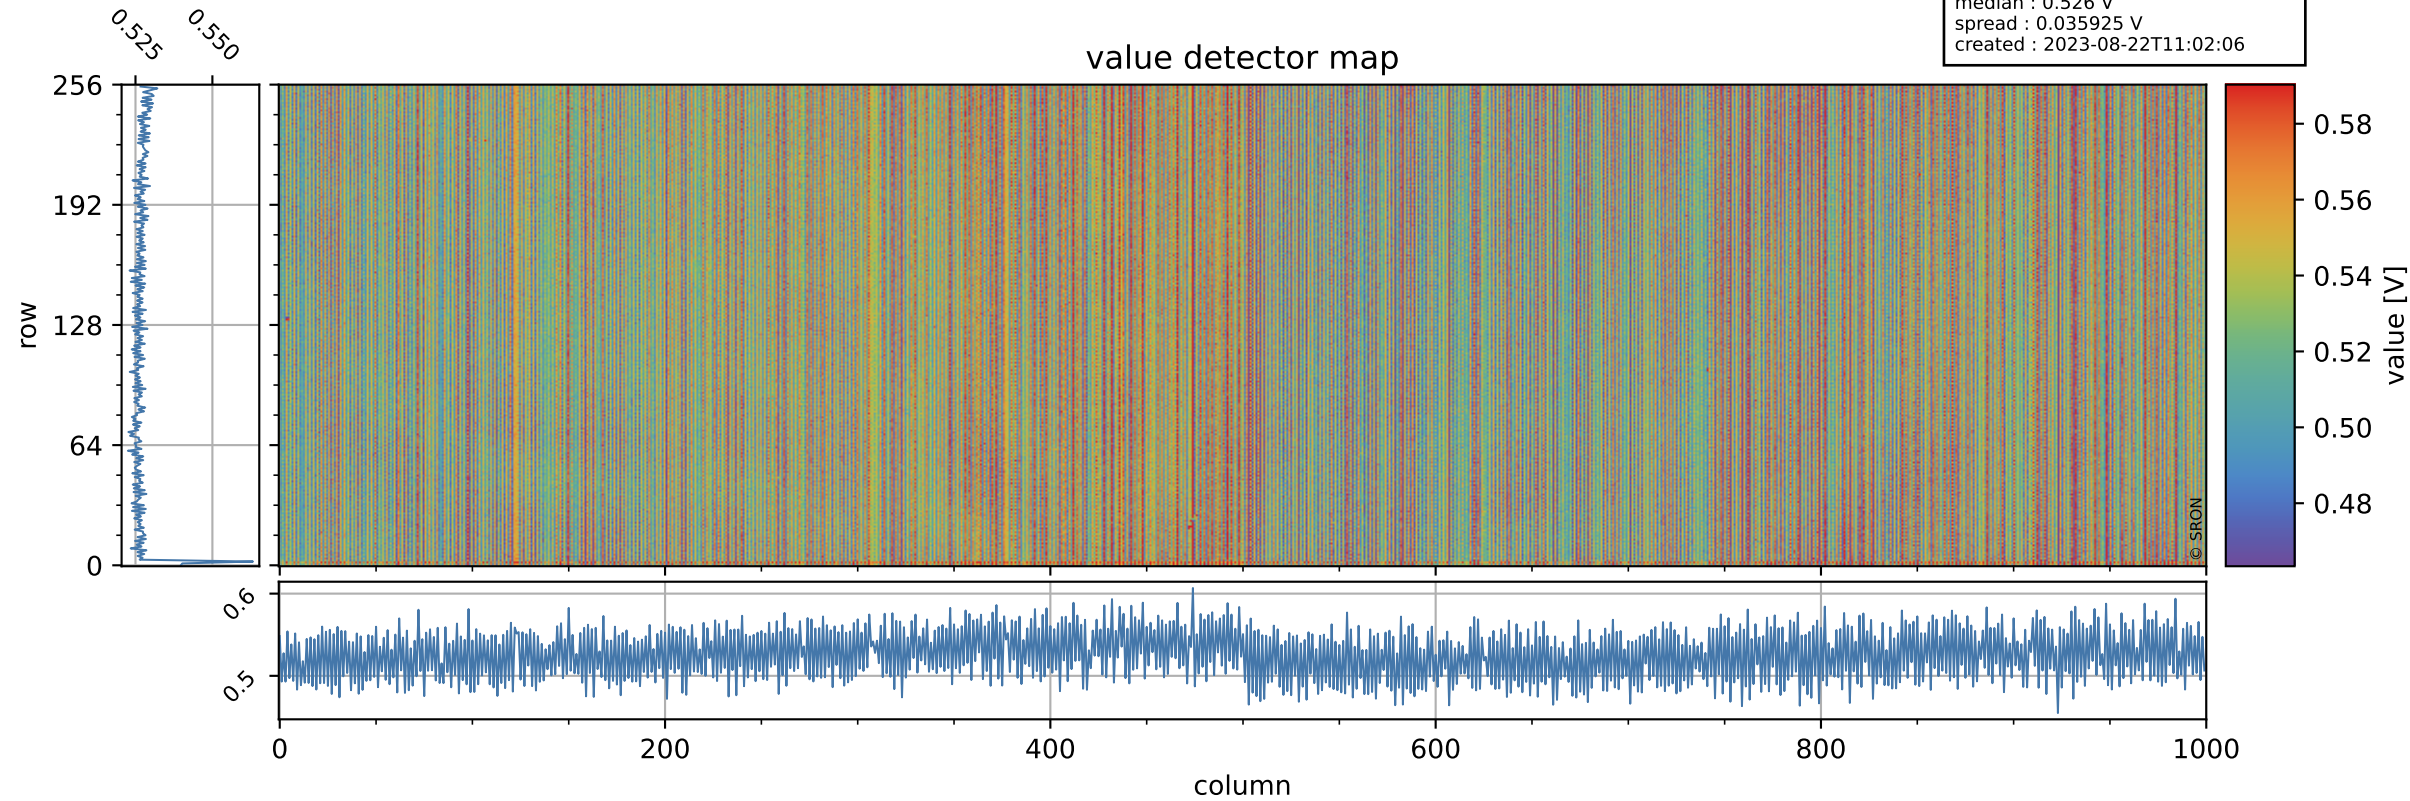

Tropomi SWIR offset (beta nominal)

orbits : 19 in [6517, 6562]
coverage : 2019-01-15 / 2019-01-18
median : 0.526 V
spread : 0.035925 V
created : 2023-08-22T11:02:06

value detector map

Tropomi SWIR offset (beta nominal)

orbits : 19 in [6517, 6562]
coverage : 2019-01-15 / 2019-01-18
median : 30.724 μV
spread : 18.61 μV
created : 2023-08-22T11:02:06

Tropomi SWIR offset (beta nominal)

orbits : 19 in [6517, 6562]
coverage : 2019-01-15 / 2019-01-18
median : -0.017889 mV
spread : 0.33271 mV
created : 2023-08-22T11:02:07

value compared with SWIR offset CKD

Tropomi SWIR offset (beta nominal) ground-tracks of Sentinel-5P

orbits : 19 in [6517, 6562]
coverage : 2019-01-15 / 2019-01-18
created : 2023-08-22T11:02:07

Tropomi SWIR offset (beta nominal)

orbits : [1867, 6562]
coverage : 2018-02-20 / 2019-01-18
created : 2023-08-22T11:02:07

trend of detector median & temperatures