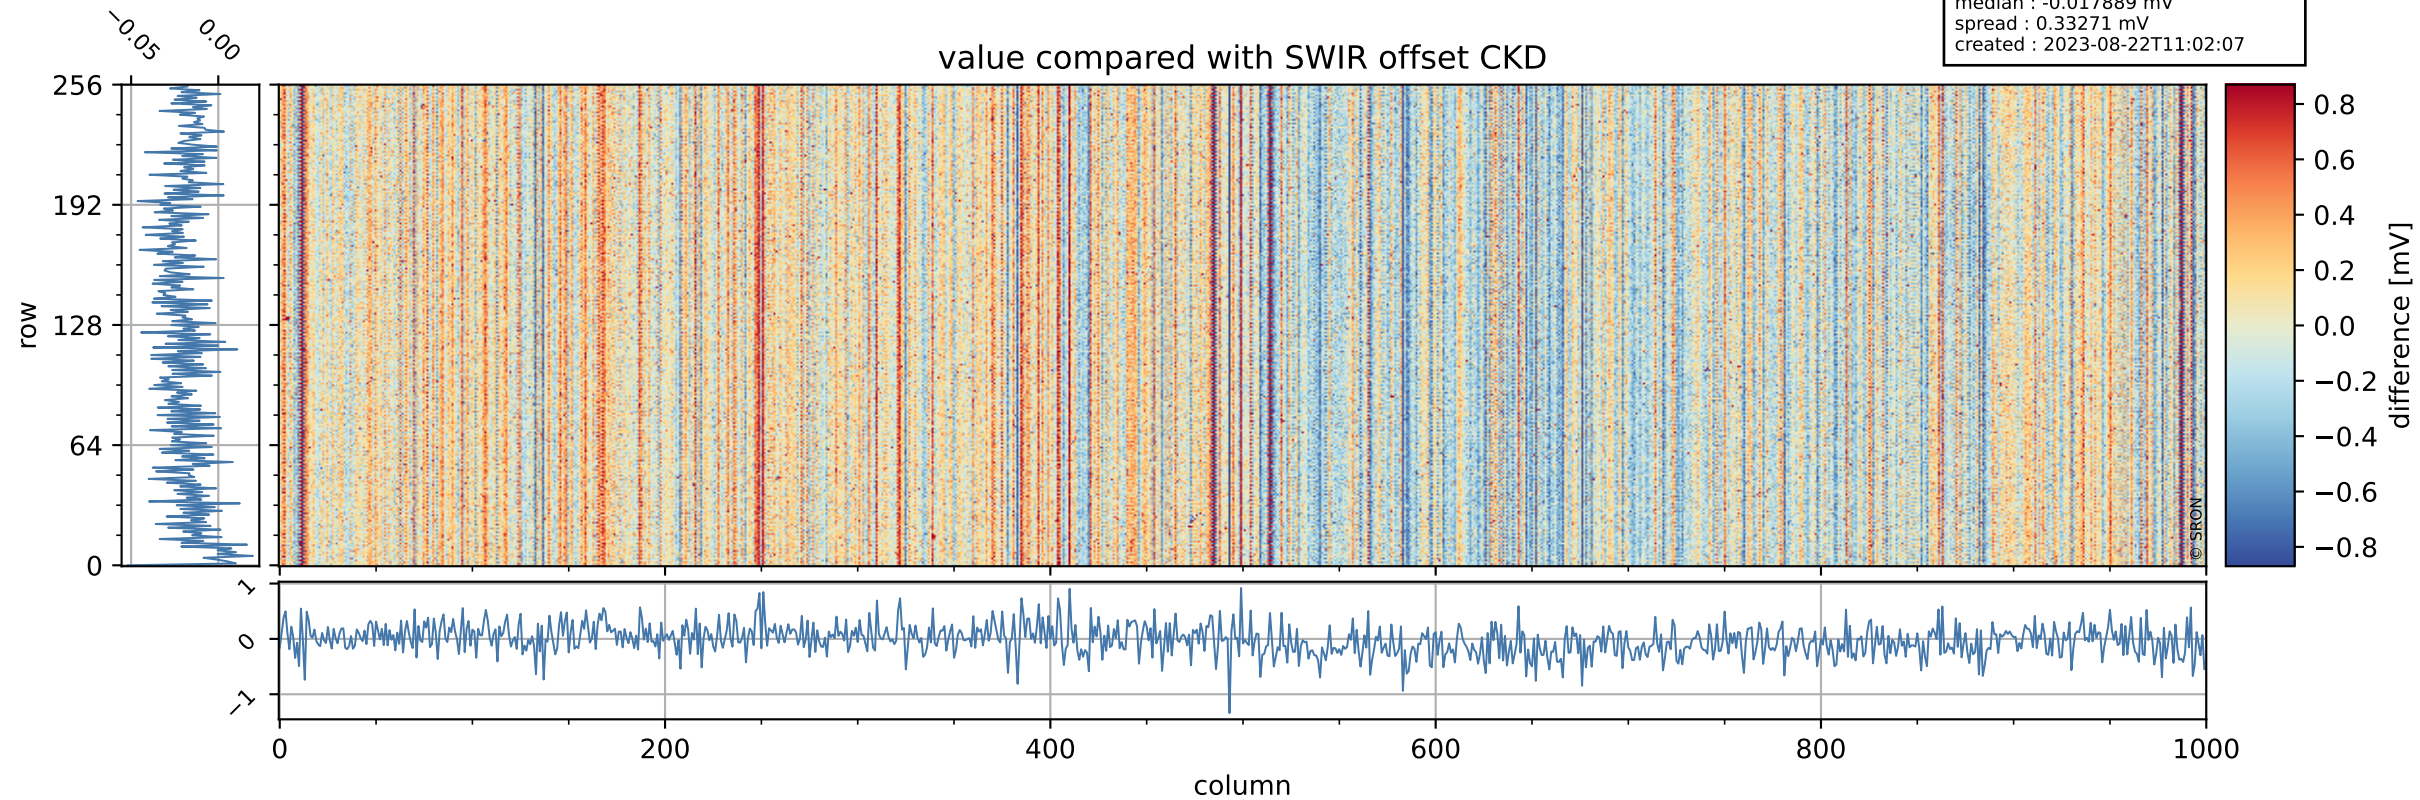

Tropomi SWIR offset (beta nominal)

orbits : 19 in [6517, 6562]
coverage : 2019-01-15 / 2019-01-18
median : 0.526 V
spread : 0.035925 V
created : 2023-08-22T11:02:06

value detector map

Tropomi SWIR offset (beta nominal)

orbits : 19 in [6517, 6562]
coverage : 2019-01-15 / 2019-01-18
median : 30.724 μV
spread : 18.61 μV
created : 2023-08-22T11:02:06

Tropomi SWIR offset (beta nominal)

orbits : 19 in [6517, 6562]
coverage : 2019-01-15 / 2019-01-18
median : -0.017889 mV
spread : 0.33271 mV
created : 2023-08-22T11:02:07

value compared with SWIR offset CKD

Tropomi SWIR offset (beta nominal) ground-tracks of Sentinel-5P

orbits : 19 in [6517, 6562]
coverage : 2019-01-15 / 2019-01-18
created : 2023-08-22T11:02:07

Tropomi SWIR offset (beta nominal)

orbits : [1867, 6562]
coverage : 2018-02-20 / 2019-01-18
created : 2023-08-22T11:02:07

trend of detector median & temperatures