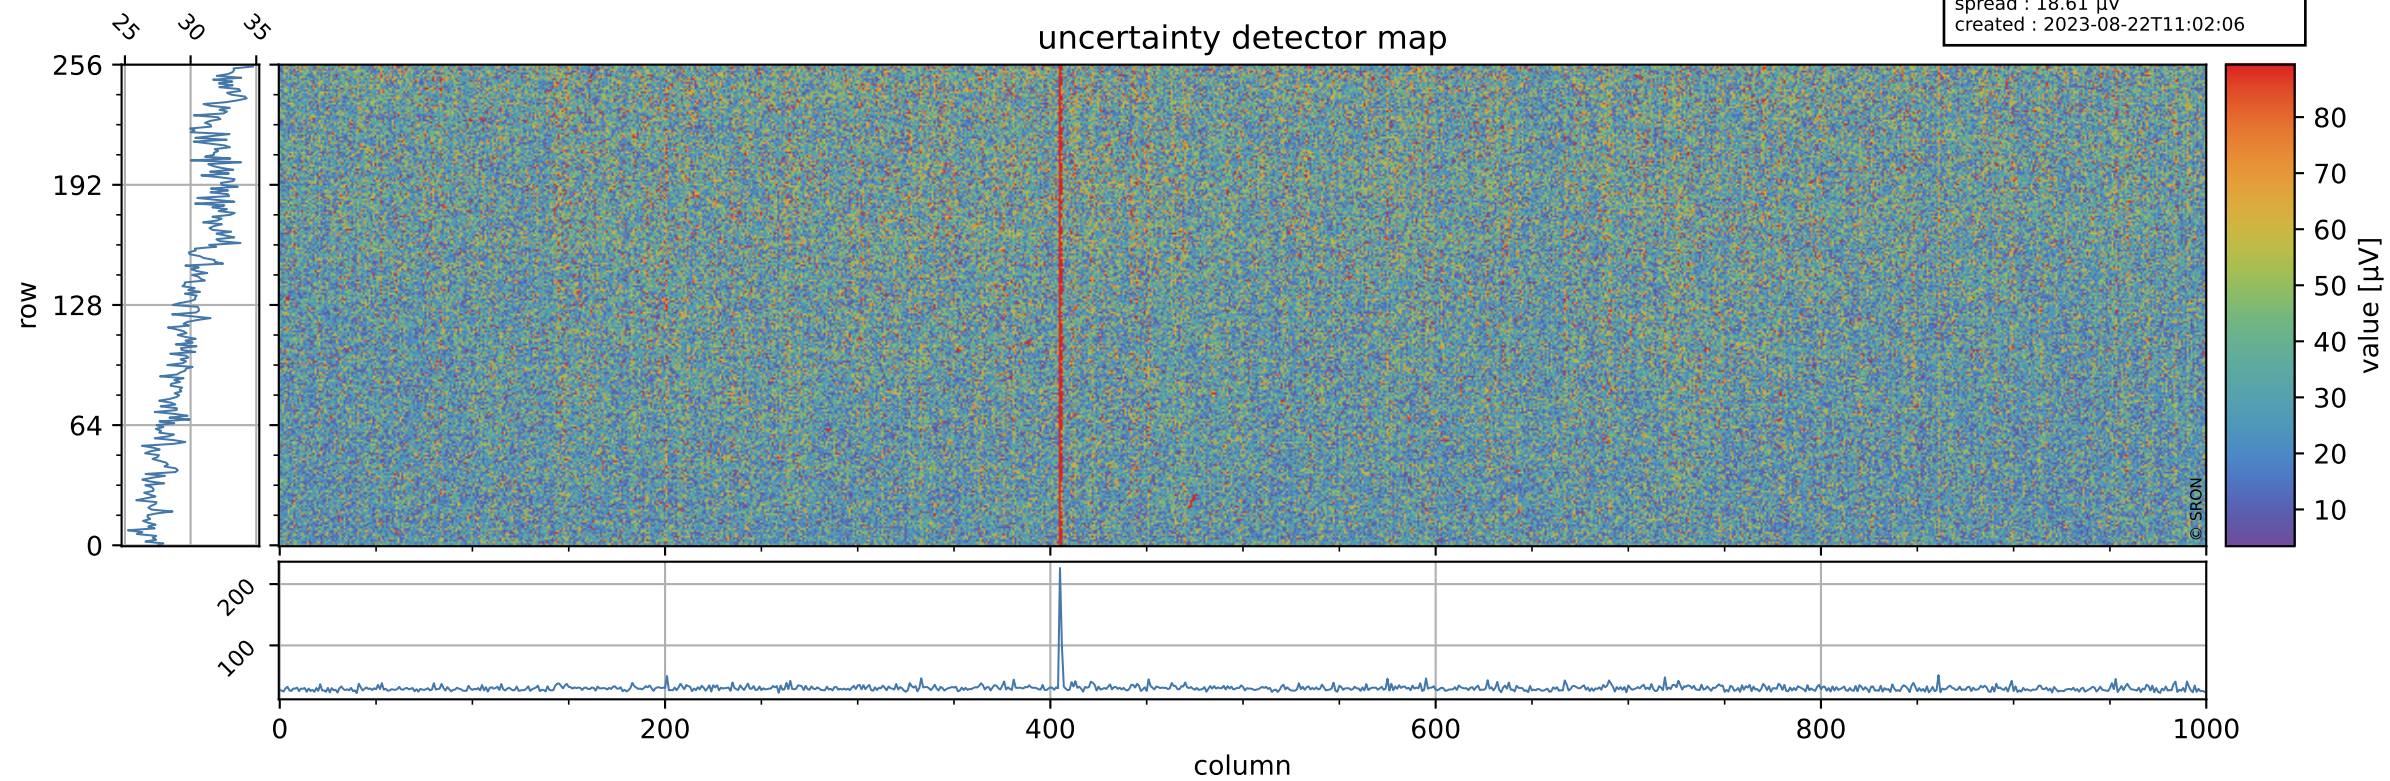

Tropomi SWIR offset (beta nominal)

orbits : 19 in [6517, 6562]
coverage : 2019-01-15 / 2019-01-18
median : 0.526 V
spread : 0.035925 V
created : 2023-08-22T11:02:06

value detector map

Tropomi SWIR offset (beta nominal)

orbits : 19 in [6517, 6562]
coverage : 2019-01-15 / 2019-01-18
median : 30.724 μV
spread : 18.61 μV
created : 2023-08-22T11:02:06

Tropomi SWIR offset (beta nominal)

orbits : 19 in [6517, 6562]
coverage : 2019-01-15 / 2019-01-18
median : -0.017889 mV
spread : 0.33271 mV
created : 2023-08-22T11:02:07

value compared with SWIR offset CKD

Tropomi SWIR offset (beta nominal) ground-tracks of Sentinel-5P

orbits : 19 in [6517, 6562]
coverage : 2019-01-15 / 2019-01-18
created : 2023-08-22T11:02:07

Tropomi SWIR offset (beta nominal)

orbits : [1867, 6562]
coverage : 2018-02-20 / 2019-01-18
created : 2023-08-22T11:02:07

trend of detector median & temperatures