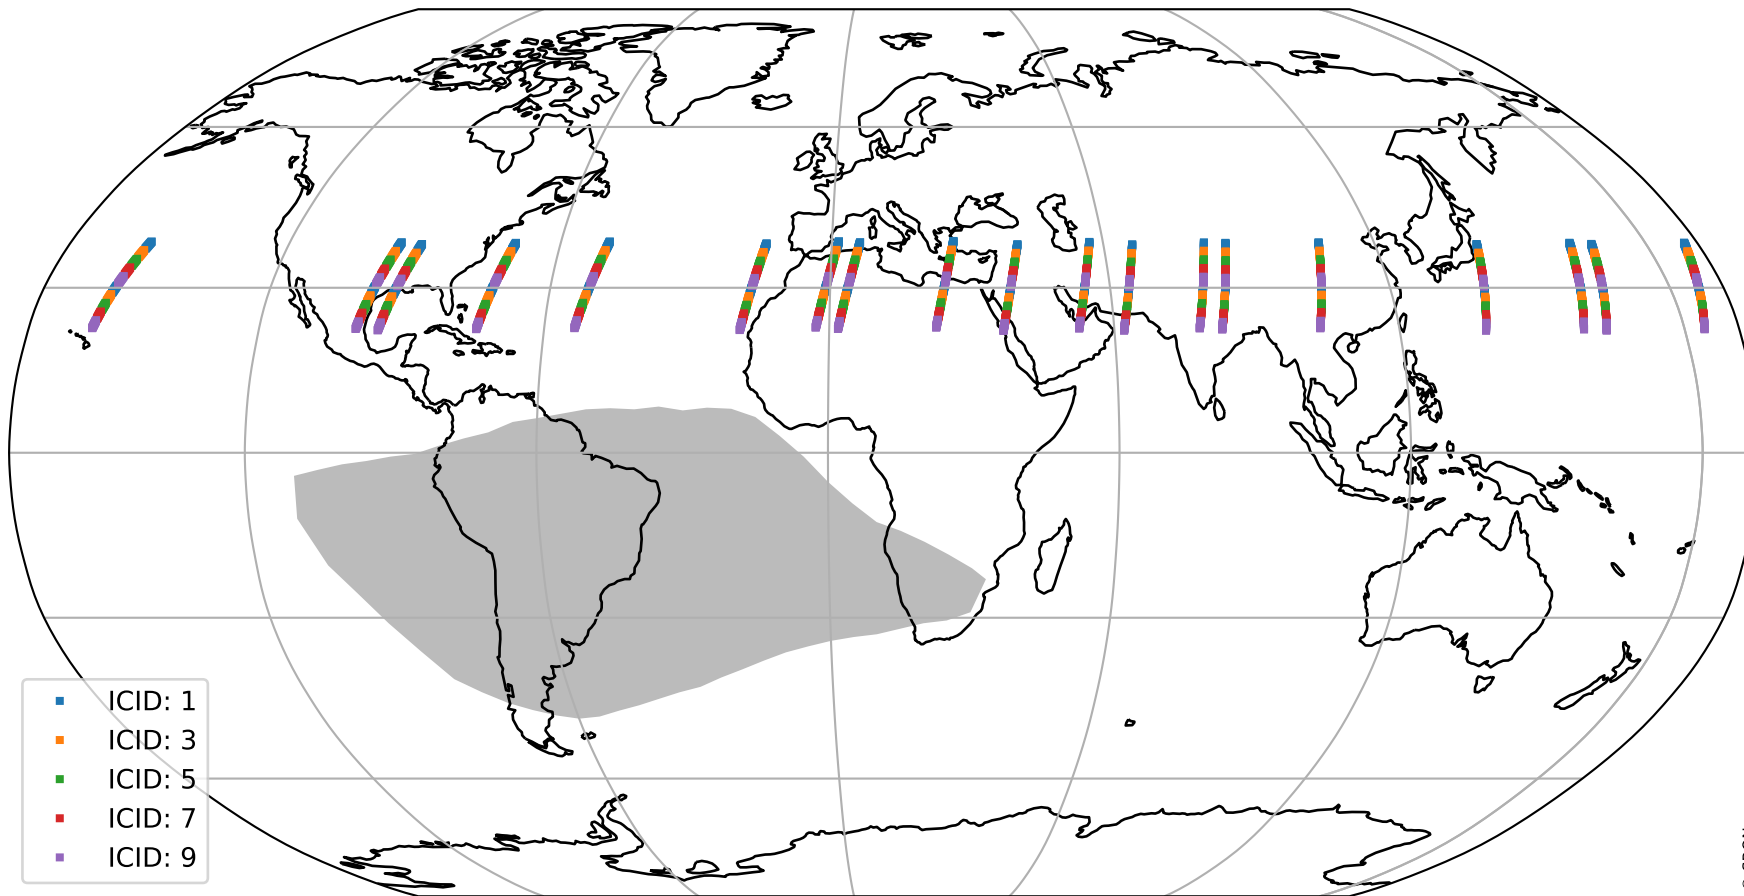

Tropomi SWIR offset (beta nominal)

orbits : 19 in [6517, 6562]
coverage : 2019-01-15 / 2019-01-18
median : 0.526 V
spread : 0.035925 V
created : 2023-08-22T11:02:06

value detector map

Tropomi SWIR offset (beta nominal)

orbits : 19 in [6517, 6562]
coverage : 2019-01-15 / 2019-01-18
median : 30.724 μV
spread : 18.61 μV
created : 2023-08-22T11:02:06

Tropomi SWIR offset (beta nominal)

orbits : 19 in [6517, 6562]
coverage : 2019-01-15 / 2019-01-18
median : -0.017889 mV
spread : 0.33271 mV
created : 2023-08-22T11:02:07

value compared with SWIR offset CKD

Tropomi SWIR offset (beta nominal) ground-tracks of Sentinel-5P

orbits : 19 in [6517, 6562]
coverage : 2019-01-15 / 2019-01-18
created : 2023-08-22T11:02:07

Tropomi SWIR offset (beta nominal)

orbits : [1867, 6562]
coverage : 2018-02-20 / 2019-01-18
created : 2023-08-22T11:02:07

trend of detector median & temperatures