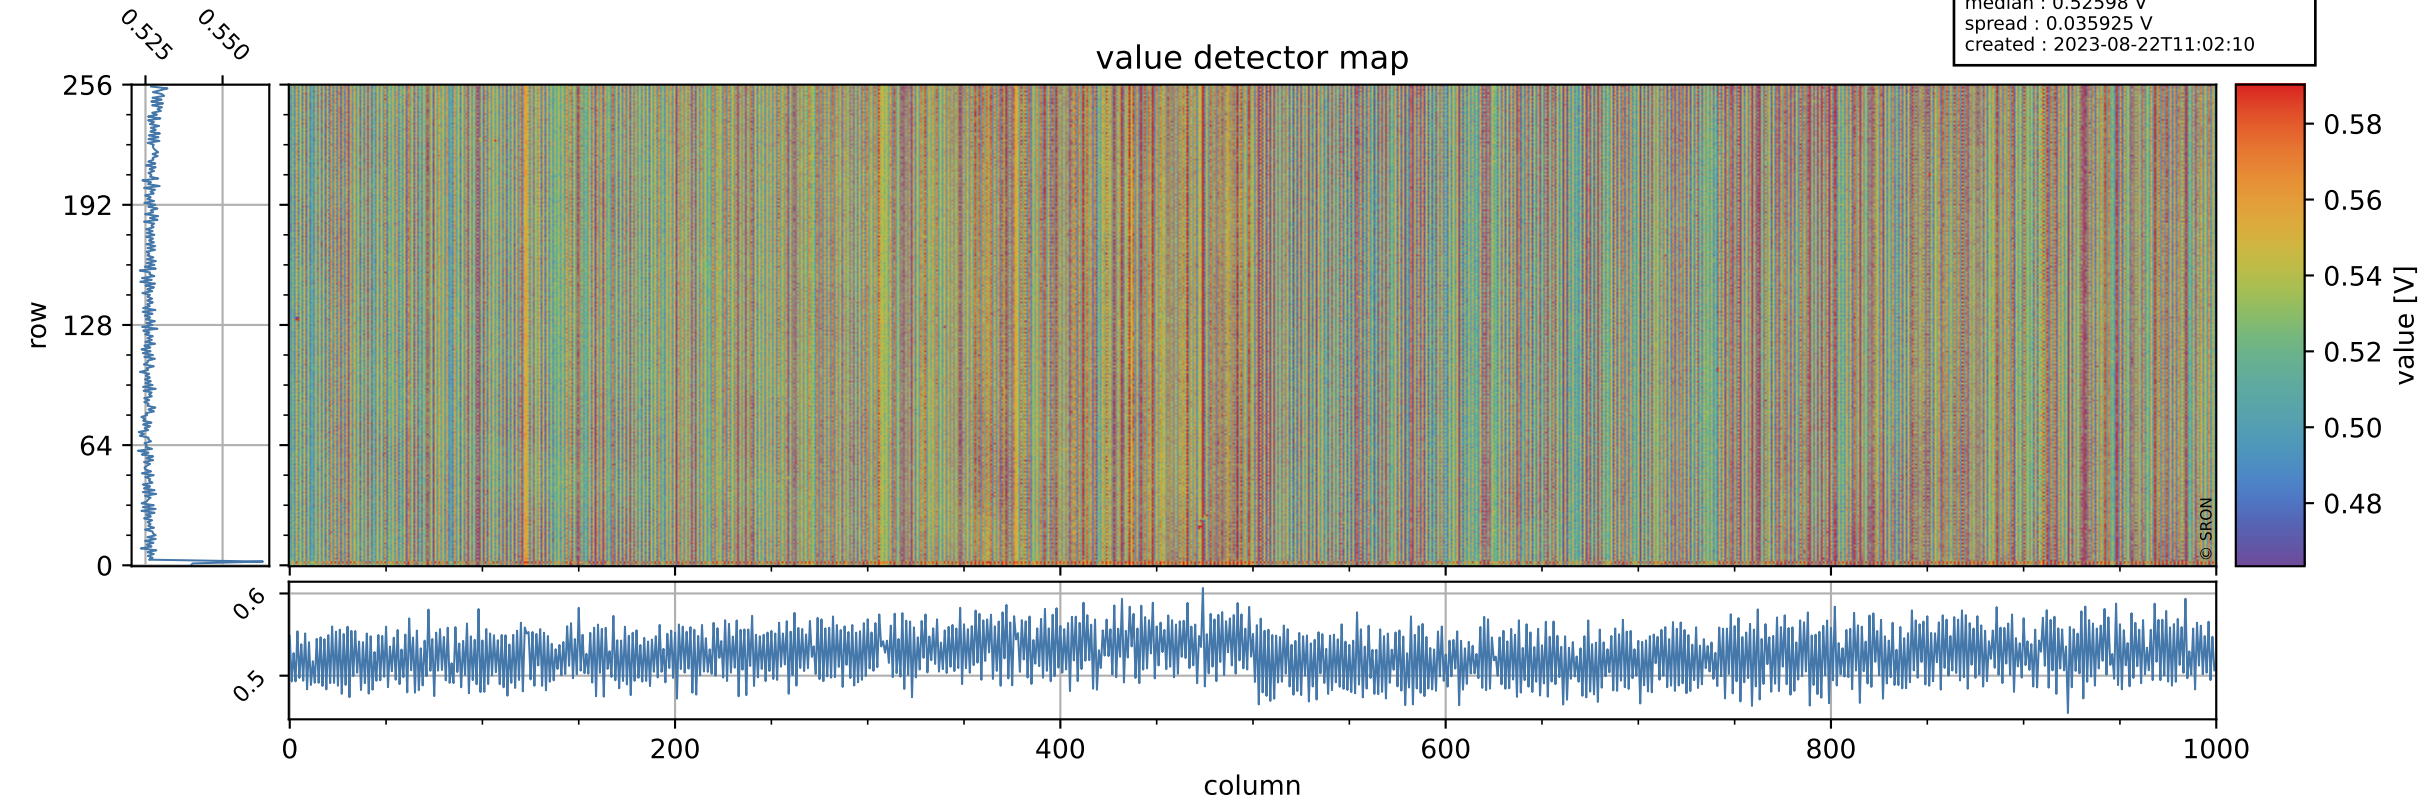

Tropomi SWIR offset (beta nominal)

orbits : 18 in [6607, 6652]
coverage : 2019-01-22 / 2019-01-25
median : 0.52598 V
spread : 0.035925 V
created : 2023-08-22T11:02:10

value detector map

Tropomi SWIR offset (beta nominal)

orbits : 18 in [6607, 6652]
coverage : 2019-01-22 / 2019-01-25
median : 30.495 μV
spread : 18.439 μV
created : 2023-08-22T11:02:10

Tropomi SWIR offset (beta nominal)

orbits : 18 in [6607, 6652]
coverage : 2019-01-22 / 2019-01-25
median : -0.039435 mV
spread : 0.33055 mV
created : 2023-08-22T11:02:10

value compared with SWIR offset CKD

Tropomi SWIR offset (beta nominal) ground-tracks of Sentinel-5P

orbits : 18 in [6607, 6652]
coverage : 2019-01-22 / 2019-01-25
created : 2023-08-22T11:02:10

Tropomi SWIR offset (beta nominal)

orbits : [1867, 6652]
coverage : 2018-02-20 / 2019-01-25
created : 2023-08-22T11:02:11

trend of detector median & temperatures