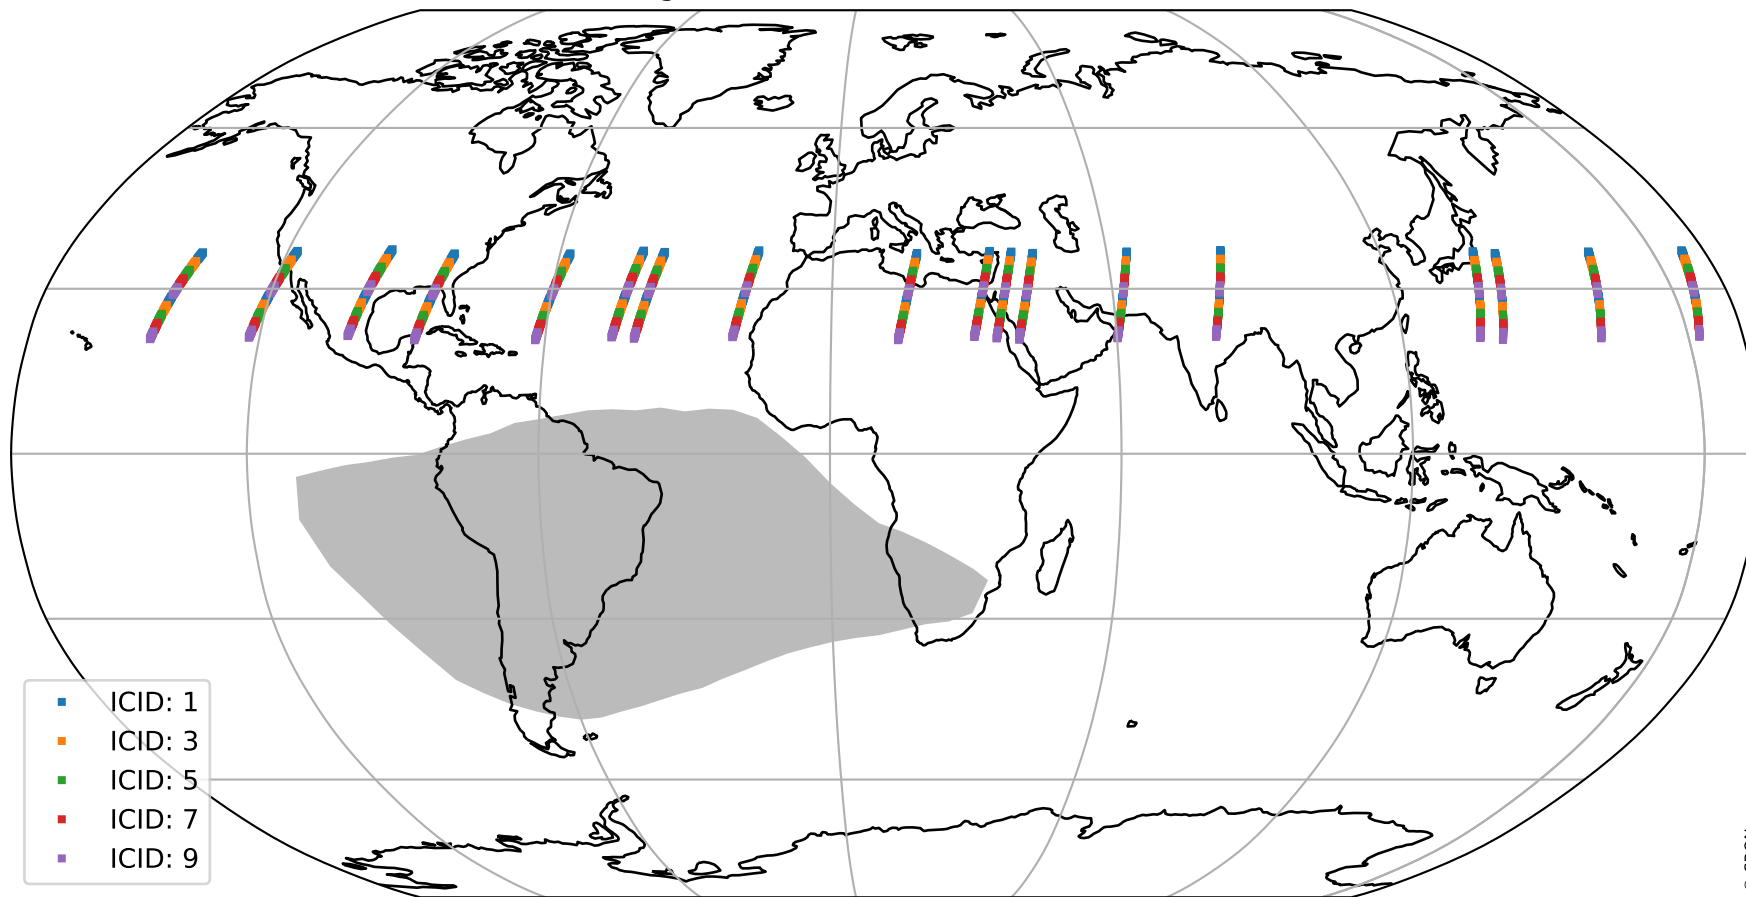

Tropomi SWIR offset (beta nominal)

orbits : 18 in [6607, 6652]
coverage : 2019-01-22 / 2019-01-25
median : 0.52598 V
spread : 0.035925 V
created : 2023-08-22T11:02:10

value detector map

Tropomi SWIR offset (beta nominal)

orbits : 18 in [6607, 6652]
coverage : 2019-01-22 / 2019-01-25
median : 30.495 μV
spread : 18.439 μV
created : 2023-08-22T11:02:10

Tropomi SWIR offset (beta nominal)

orbits : 18 in [6607, 6652]
coverage : 2019-01-22 / 2019-01-25
median : -0.039435 mV
spread : 0.33055 mV
created : 2023-08-22T11:02:10

value compared with SWIR offset CKD

Tropomi SWIR offset (beta nominal) ground-tracks of Sentinel-5P

orbits : 18 in [6607, 6652]
coverage : 2019-01-22 / 2019-01-25
created : 2023-08-22T11:02:10

Tropomi SWIR offset (beta nominal)

orbits : [1867, 6652]
coverage : 2018-02-20 / 2019-01-25
created : 2023-08-22T11:02:11

trend of detector median & temperatures