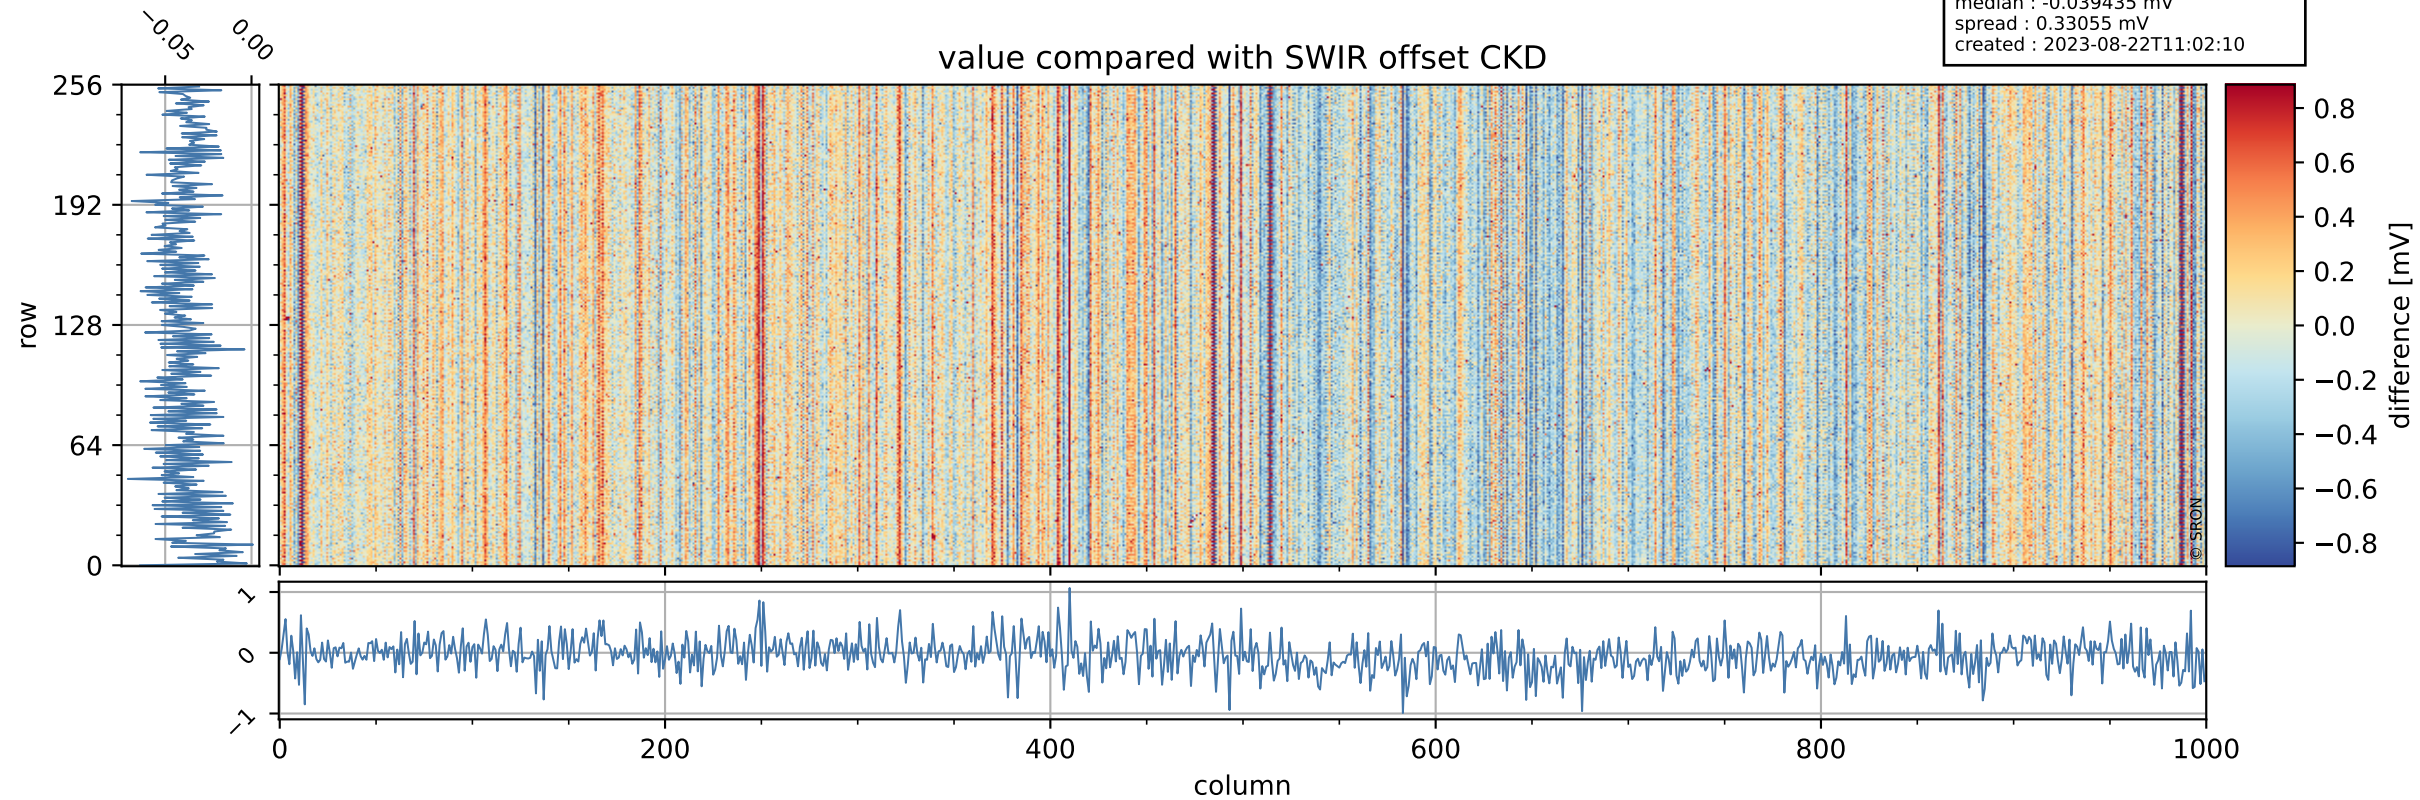

Tropomi SWIR offset (beta nominal)

orbits : 18 in [6607, 6652]
coverage : 2019-01-22 / 2019-01-25
median : 0.52598 V
spread : 0.035925 V
created : 2023-08-22T11:02:10

value detector map

Tropomi SWIR offset (beta nominal)

orbits : 18 in [6607, 6652]
coverage : 2019-01-22 / 2019-01-25
median : 30.495 μV
spread : 18.439 μV
created : 2023-08-22T11:02:10

Tropomi SWIR offset (beta nominal)

orbits : 18 in [6607, 6652]
coverage : 2019-01-22 / 2019-01-25
median : -0.039435 mV
spread : 0.33055 mV
created : 2023-08-22T11:02:10

value compared with SWIR offset CKD

Tropomi SWIR offset (beta nominal) ground-tracks of Sentinel-5P

orbits : 18 in [6607, 6652]
coverage : 2019-01-22 / 2019-01-25
created : 2023-08-22T11:02:10

Tropomi SWIR offset (beta nominal)

orbits : [1867, 6652]
coverage : 2018-02-20 / 2019-01-25
created : 2023-08-22T11:02:11

trend of detector median & temperatures