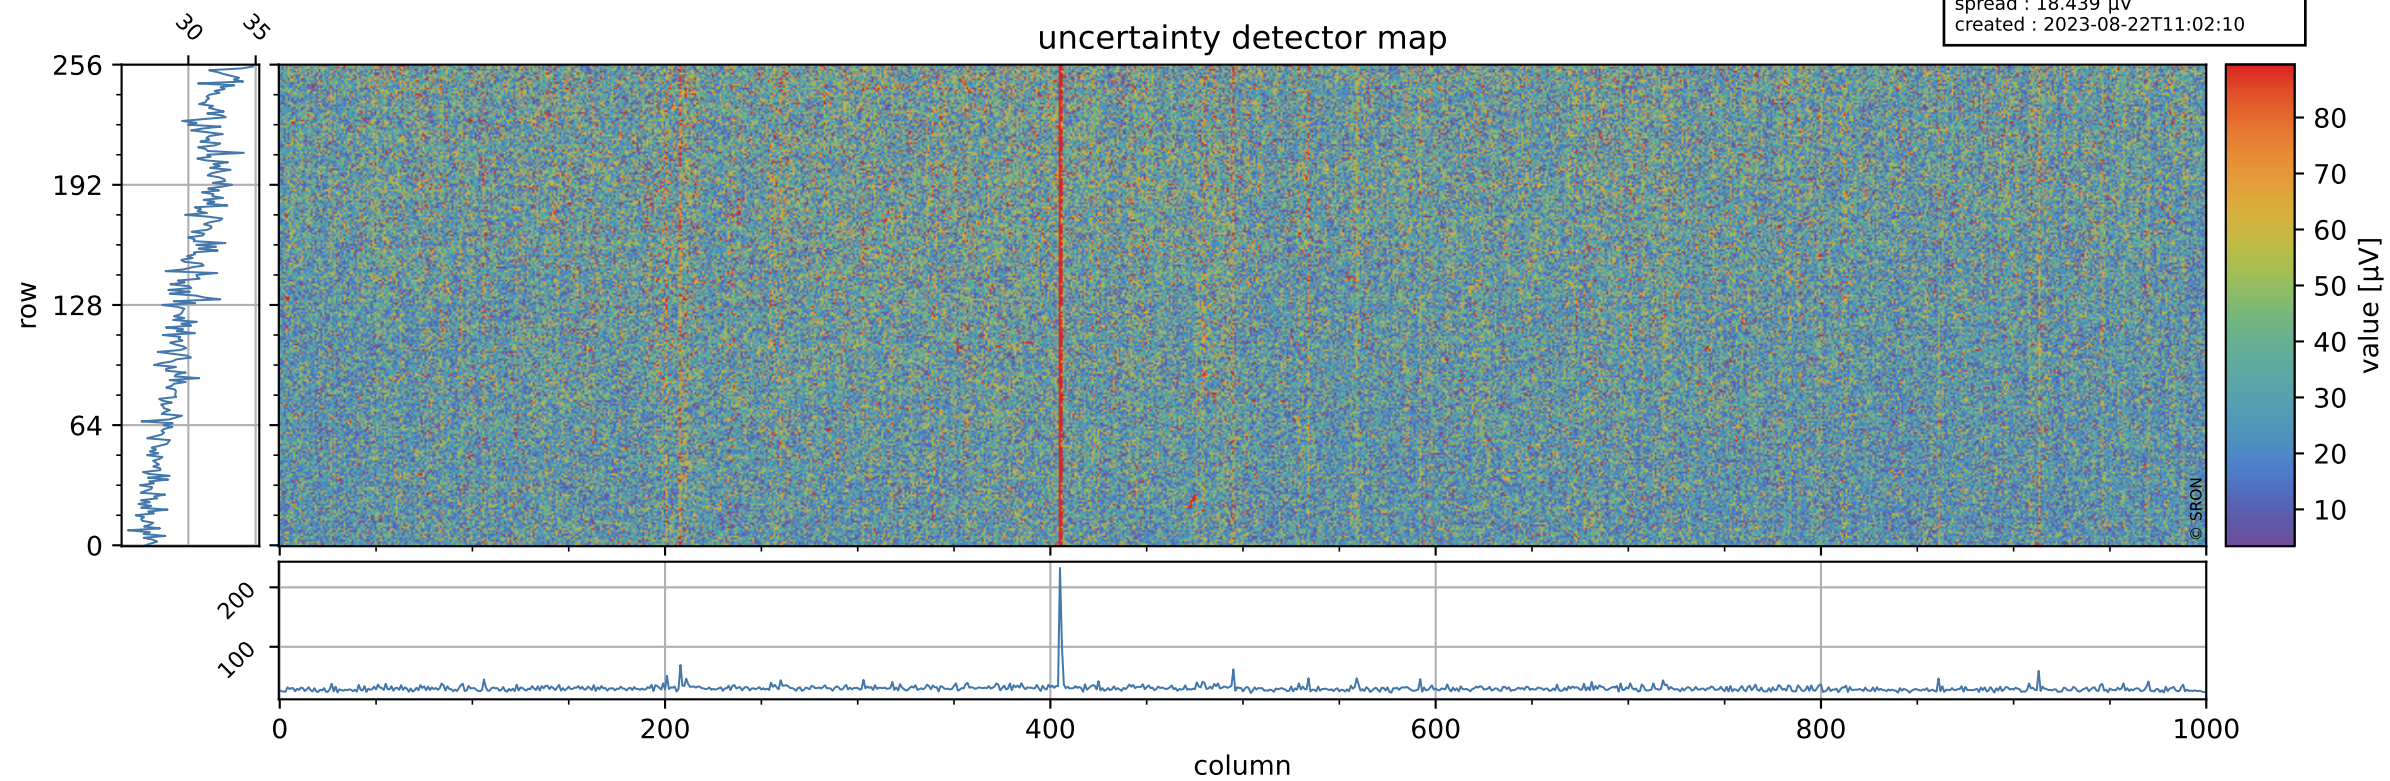

Tropomi SWIR offset (beta nominal)

orbits : 18 in [6607, 6652]
coverage : 2019-01-22 / 2019-01-25
median : 0.52598 V
spread : 0.035925 V
created : 2023-08-22T11:02:10

value detector map

Tropomi SWIR offset (beta nominal)

orbits : 18 in [6607, 6652]
coverage : 2019-01-22 / 2019-01-25
median : 30.495 μV
spread : 18.439 μV
created : 2023-08-22T11:02:10

Tropomi SWIR offset (beta nominal)

orbits : 18 in [6607, 6652]
coverage : 2019-01-22 / 2019-01-25
median : -0.039435 mV
spread : 0.33055 mV
created : 2023-08-22T11:02:10

value compared with SWIR offset CKD

Tropomi SWIR offset (beta nominal) ground-tracks of Sentinel-5P

orbits : 18 in [6607, 6652]
coverage : 2019-01-22 / 2019-01-25
created : 2023-08-22T11:02:10

Tropomi SWIR offset (beta nominal)

orbits : [1867, 6652]
coverage : 2018-02-20 / 2019-01-25
created : 2023-08-22T11:02:11

trend of detector median & temperatures