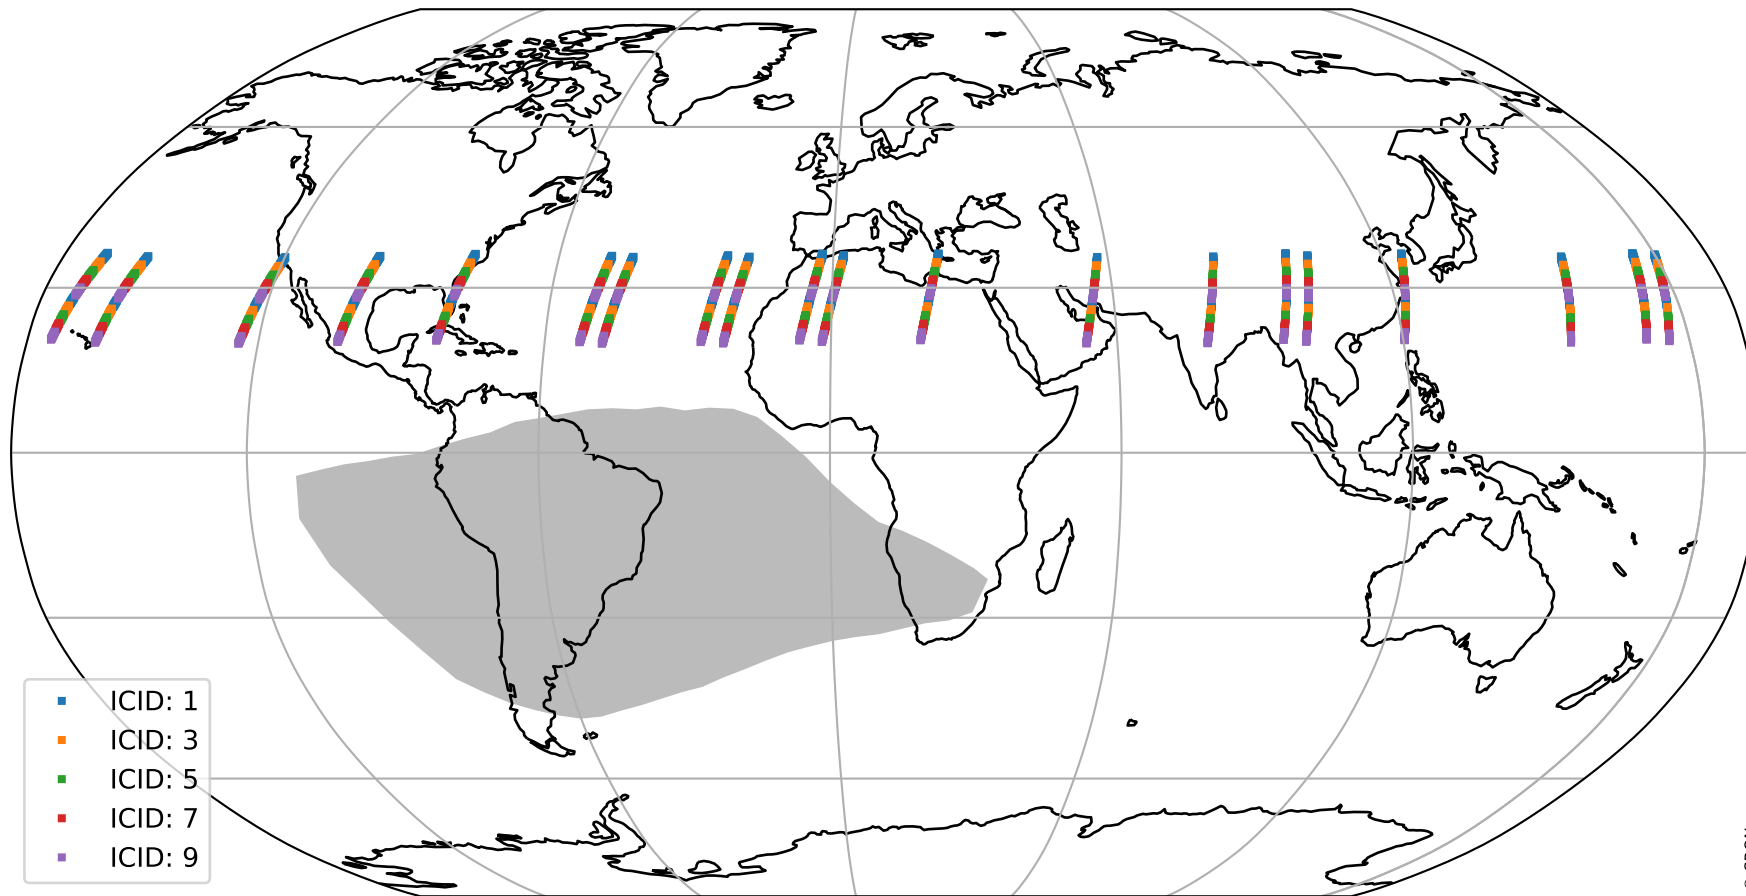

Tropomi SWIR offset (beta nominal)

orbits : 20 in [6652, 6697]
coverage : 2019-01-25 / 2019-01-28
median : 0.52599 V
spread : 0.035921 V
created : 2023-08-22T11:02:11

value detector map

Tropomi SWIR offset (beta nominal)

orbits : 20 in [6652, 6697]
coverage : 2019-01-25 / 2019-01-28
median : 30.044 μV
spread : 18.367 μV
created : 2023-08-22T11:02:12

Tropomi SWIR offset (beta nominal)

orbits : 20 in [6652, 6697]
coverage : 2019-01-25 / 2019-01-28
median : -0.036554 mV
spread : 0.32723 mV
created : 2023-08-22T11:02:12

value compared with SWIR offset CKD

Tropomi SWIR offset (beta nominal) ground-tracks of Sentinel-5P

orbits : 20 in [6652, 6697]
coverage : 2019-01-25 / 2019-01-28
created : 2023-08-22T11:02:12

Tropomi SWIR offset (beta nominal)

orbits : [1867, 6697]
coverage : 2018-02-20 / 2019-01-28
created : 2023-08-22T11:02:13

trend of detector median & temperatures