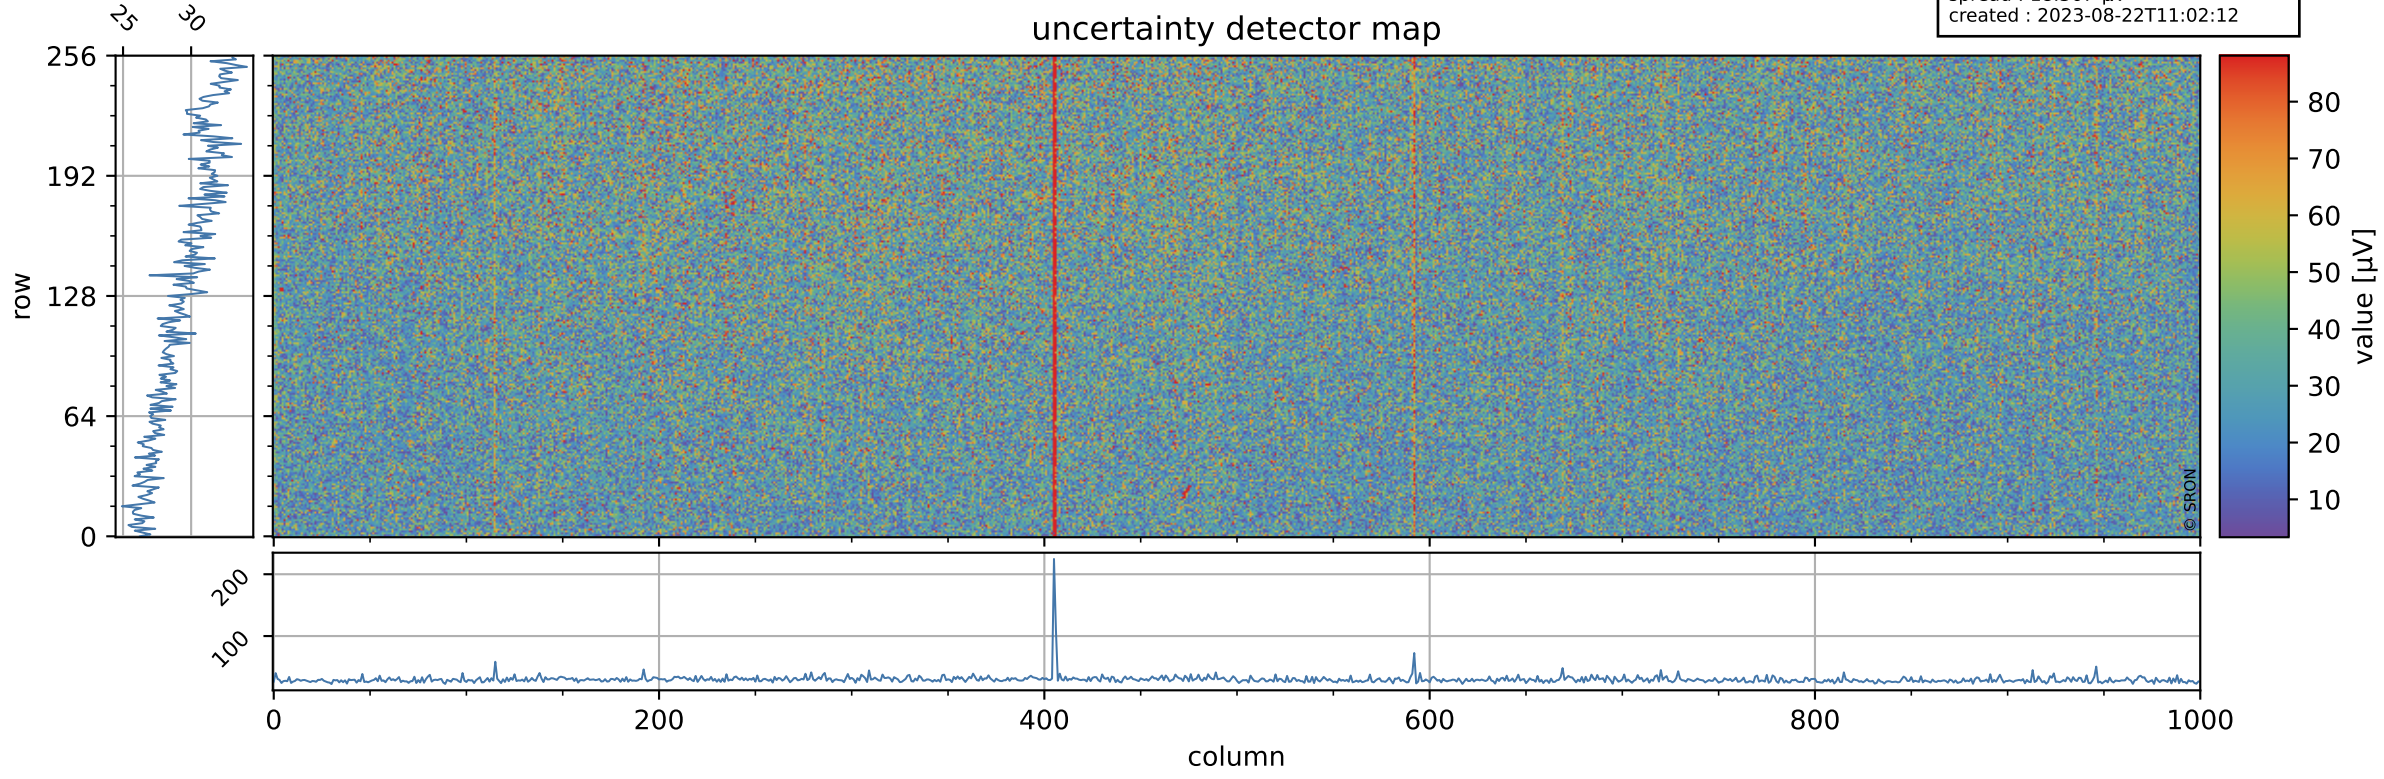

Tropomi SWIR offset (beta nominal)

orbits : 20 in [6652, 6697]
coverage : 2019-01-25 / 2019-01-28
median : 0.52599 V
spread : 0.035921 V
created : 2023-08-22T11:02:11

value detector map

Tropomi SWIR offset (beta nominal)

orbits : 20 in [6652, 6697]
coverage : 2019-01-25 / 2019-01-28
median : 30.044 μV
spread : 18.367 μV
created : 2023-08-22T11:02:12

Tropomi SWIR offset (beta nominal)

orbits : 20 in [6652, 6697]
coverage : 2019-01-25 / 2019-01-28
median : -0.036554 mV
spread : 0.32723 mV
created : 2023-08-22T11:02:12

value compared with SWIR offset CKD

Tropomi SWIR offset (beta nominal) ground-tracks of Sentinel-5P

orbits : 20 in [6652, 6697]
coverage : 2019-01-25 / 2019-01-28
created : 2023-08-22T11:02:12

Tropomi SWIR offset (beta nominal)

orbits : [1867, 6697]
coverage : 2018-02-20 / 2019-01-28
created : 2023-08-22T11:02:13

trend of detector median & temperatures