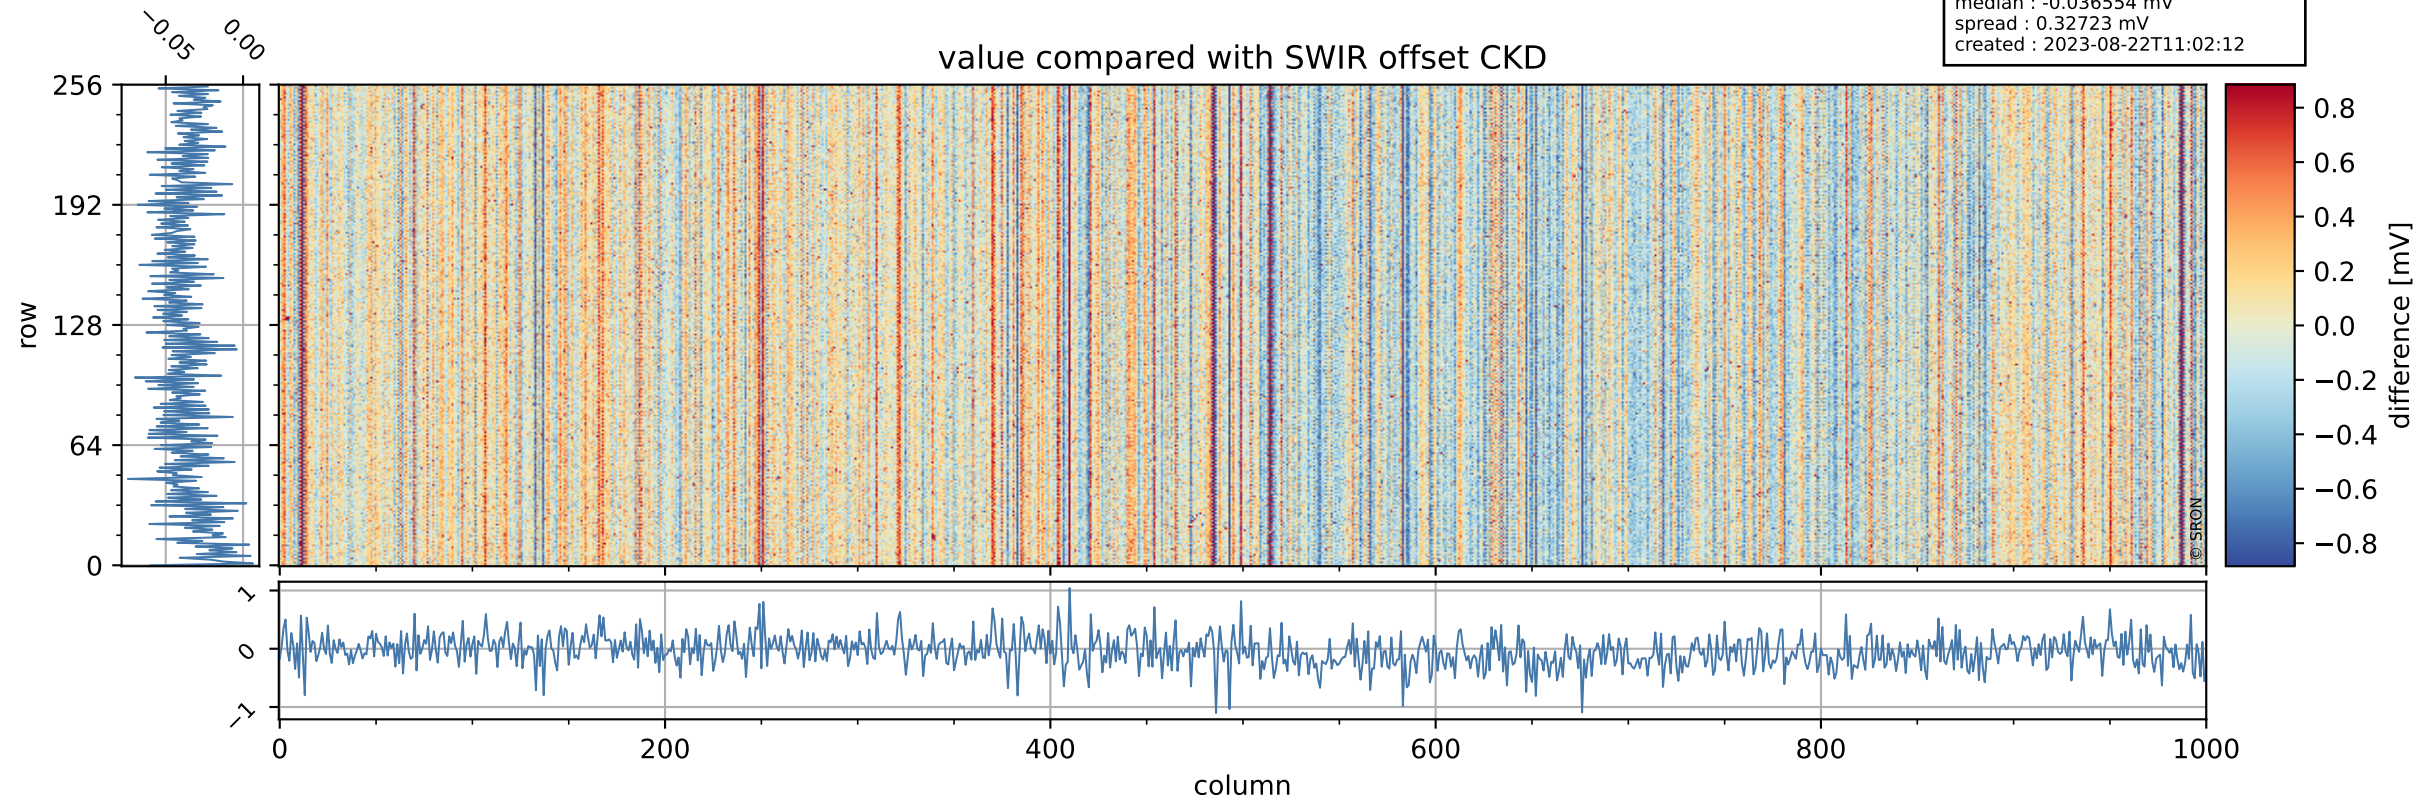

Tropomi SWIR offset (beta nominal)

orbits : 20 in [6652, 6697]
coverage : 2019-01-25 / 2019-01-28
median : 0.52599 V
spread : 0.035921 V
created : 2023-08-22T11:02:11

value detector map

Tropomi SWIR offset (beta nominal)

orbits : 20 in [6652, 6697]
coverage : 2019-01-25 / 2019-01-28
median : 30.044 μV
spread : 18.367 μV
created : 2023-08-22T11:02:12

Tropomi SWIR offset (beta nominal)

orbits : 20 in [6652, 6697]
coverage : 2019-01-25 / 2019-01-28
median : -0.036554 mV
spread : 0.32723 mV
created : 2023-08-22T11:02:12

value compared with SWIR offset CKD

Tropomi SWIR offset (beta nominal) ground-tracks of Sentinel-5P

orbits : 20 in [6652, 6697]
coverage : 2019-01-25 / 2019-01-28
created : 2023-08-22T11:02:12

Tropomi SWIR offset (beta nominal)

orbits : [1867, 6697]
coverage : 2018-02-20 / 2019-01-28
created : 2023-08-22T11:02:13

trend of detector median & temperatures