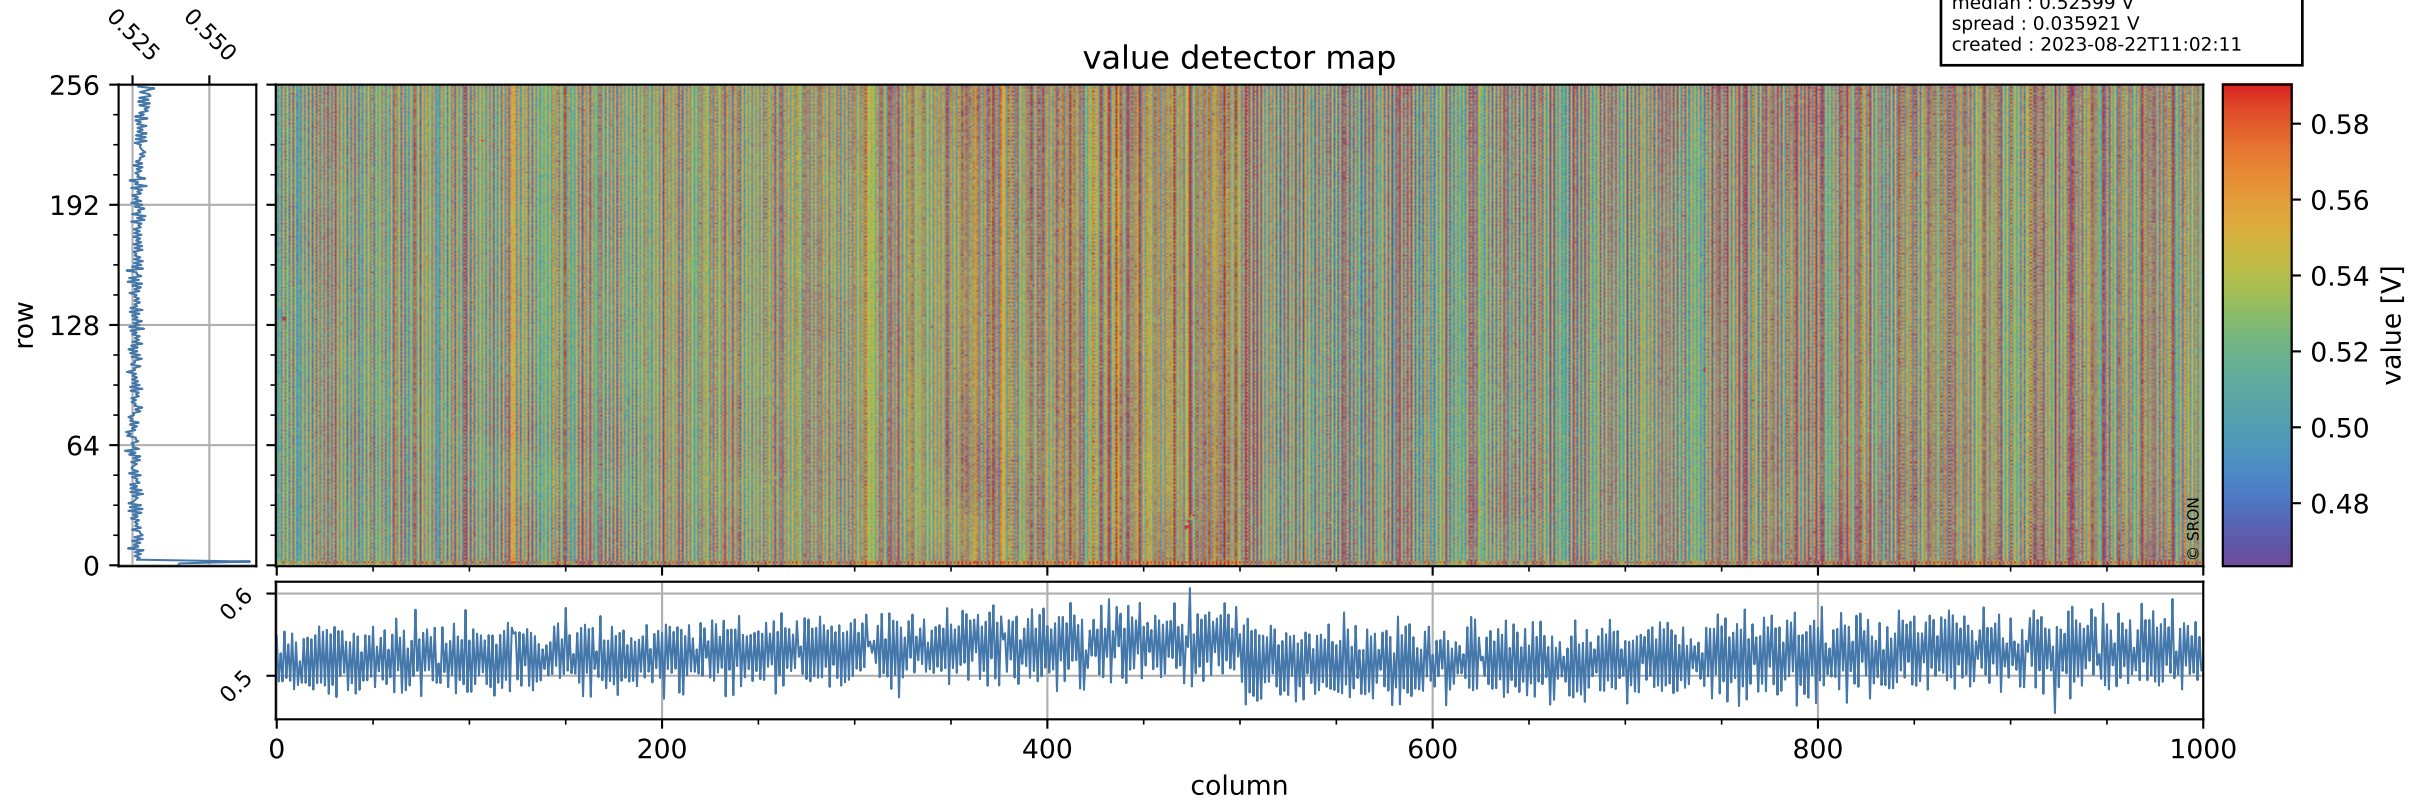

Tropomi SWIR offset (beta nominal)

orbits : 20 in [6652, 6697]
coverage : 2019-01-25 / 2019-01-28
median : 0.52599 V
spread : 0.035921 V
created : 2023-08-22T11:02:11

value detector map

Tropomi SWIR offset (beta nominal)

orbits : 20 in [6652, 6697]
coverage : 2019-01-25 / 2019-01-28
median : 30.044 μV
spread : 18.367 μV
created : 2023-08-22T11:02:12

Tropomi SWIR offset (beta nominal)

orbits : 20 in [6652, 6697]
coverage : 2019-01-25 / 2019-01-28
median : -0.036554 mV
spread : 0.32723 mV
created : 2023-08-22T11:02:12

value compared with SWIR offset CKD

Tropomi SWIR offset (beta nominal) ground-tracks of Sentinel-5P

orbits : 20 in [6652, 6697]
coverage : 2019-01-25 / 2019-01-28
created : 2023-08-22T11:02:12

Tropomi SWIR offset (beta nominal)

orbits : [1867, 6697]
coverage : 2018-02-20 / 2019-01-28
created : 2023-08-22T11:02:13

trend of detector median & temperatures