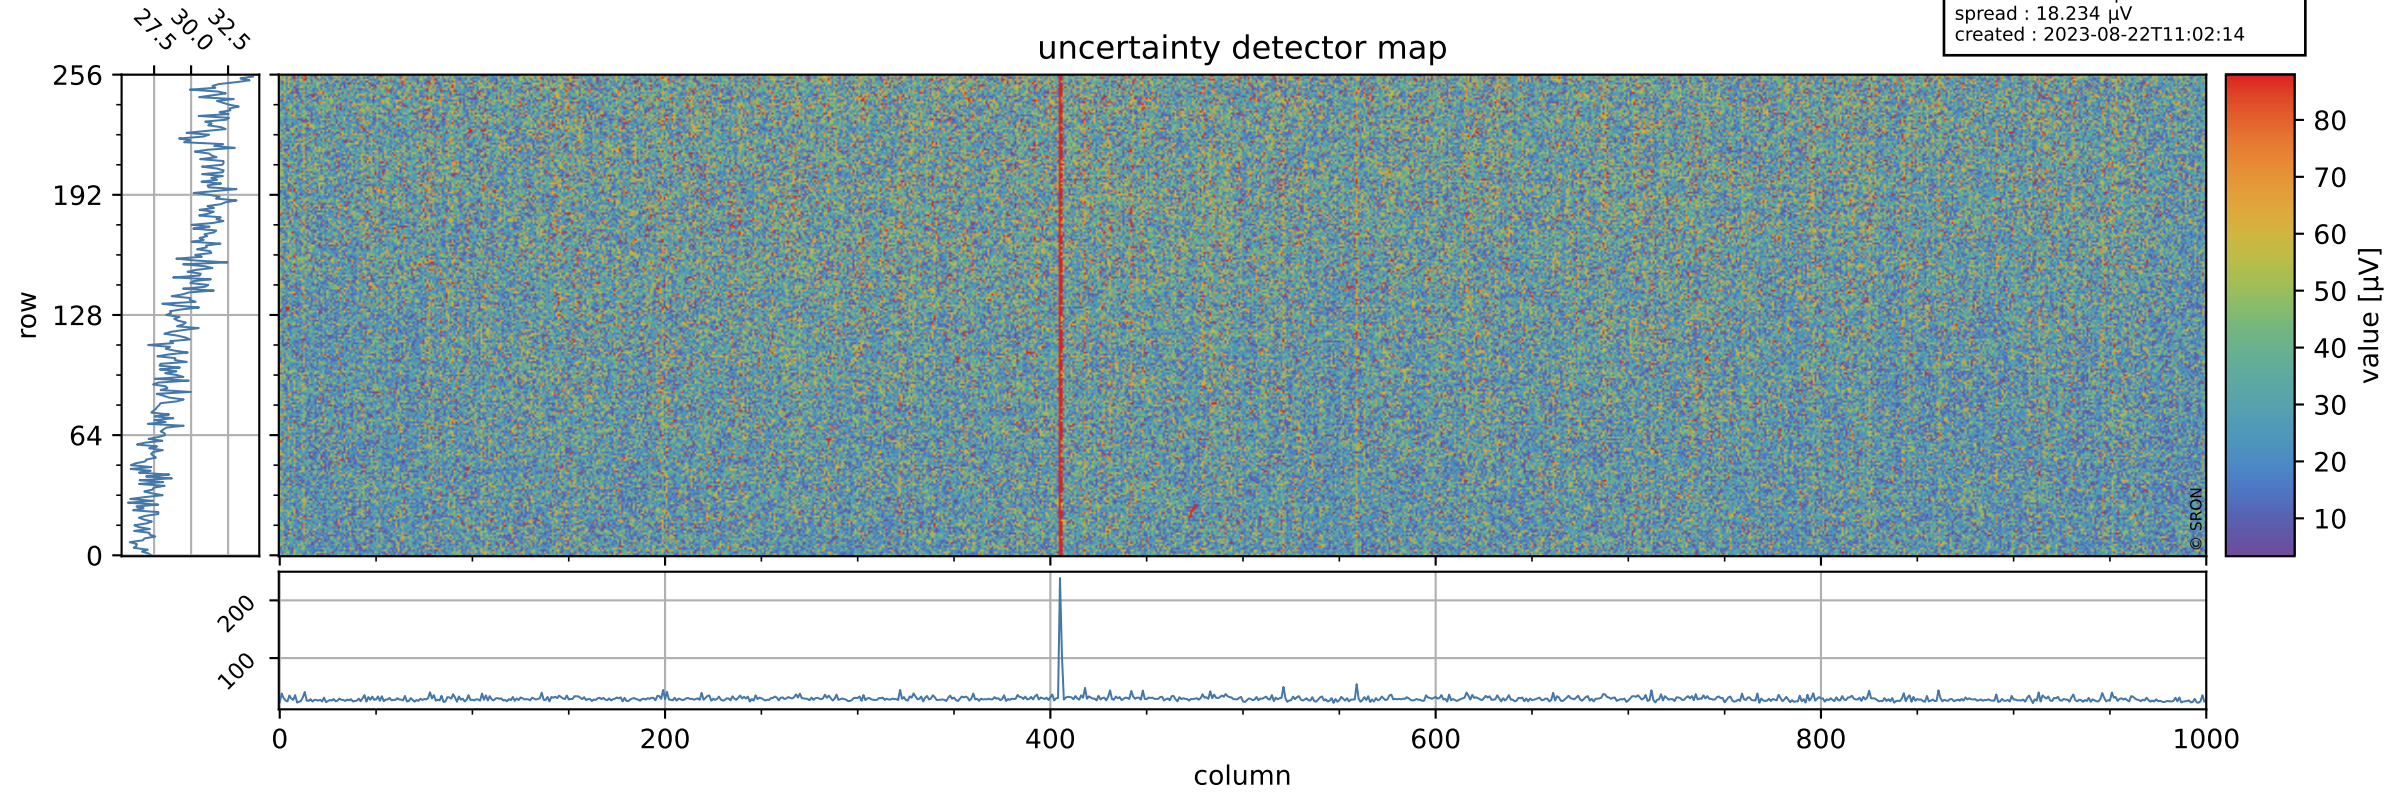

# Tropomi SWIR offset (beta nominal)

orbits : 19 in [6697, 6742]  
coverage : 2019-01-28 / 2019-01-31  
median : 0.52598 V  
spread : 0.035915 V  
created : 2023-08-22T11:02:13

## value detector map

# Tropomi SWIR offset (beta nominal)

orbits : 19 in [6697, 6742]  
coverage : 2019-01-28 / 2019-01-31  
median : 30.161  $\mu\text{V}$   
spread : 18.234  $\mu\text{V}$   
created : 2023-08-22T11:02:14

# Tropomi SWIR offset (beta nominal) ground-tracks of Sentinel-5P

orbits : 19 in [6697, 6742]  
coverage : 2019-01-28 / 2019-01-31  
created : 2023-08-22T11:02:14