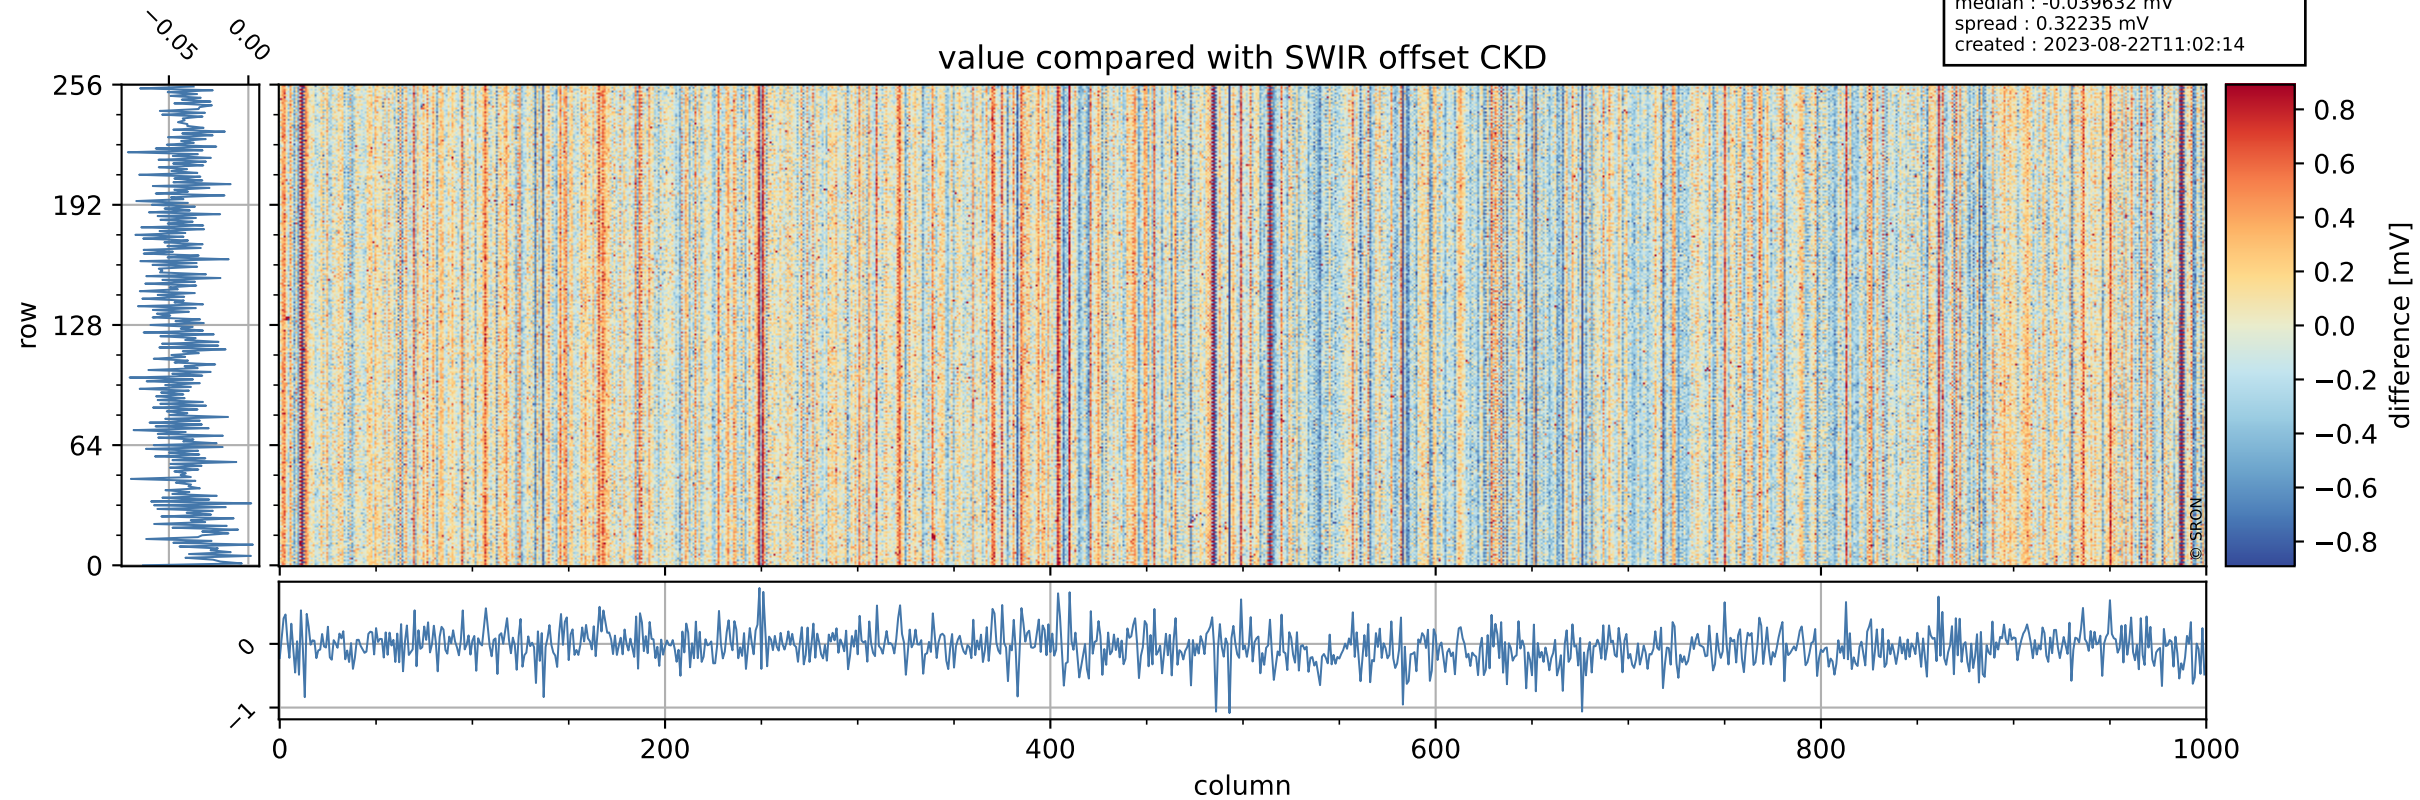

## value detector map

# Tropomi SWIR offset (beta nominal)

orbits : 19 in [6697, 6742]  
coverage : 2019-01-28 / 2019-01-31  
median : 30.161  $\mu\text{V}$   
spread : 18.234  $\mu\text{V}$   
created : 2023-08-22T11:02:14

# Tropomi SWIR offset (beta nominal)

orbits : 19 in [6697, 6742]  
coverage : 2019-01-28 / 2019-01-31  
median : -0.039632 mV  
spread : 0.32235 mV  
created : 2023-08-22T11:02:14

value compared with SWIR offset CKD

# Tropomi SWIR offset (beta nominal) ground-tracks of Sentinel-5P

orbits : 19 in [6697, 6742]  
coverage : 2019-01-28 / 2019-01-31  
created : 2023-08-22T11:02:14