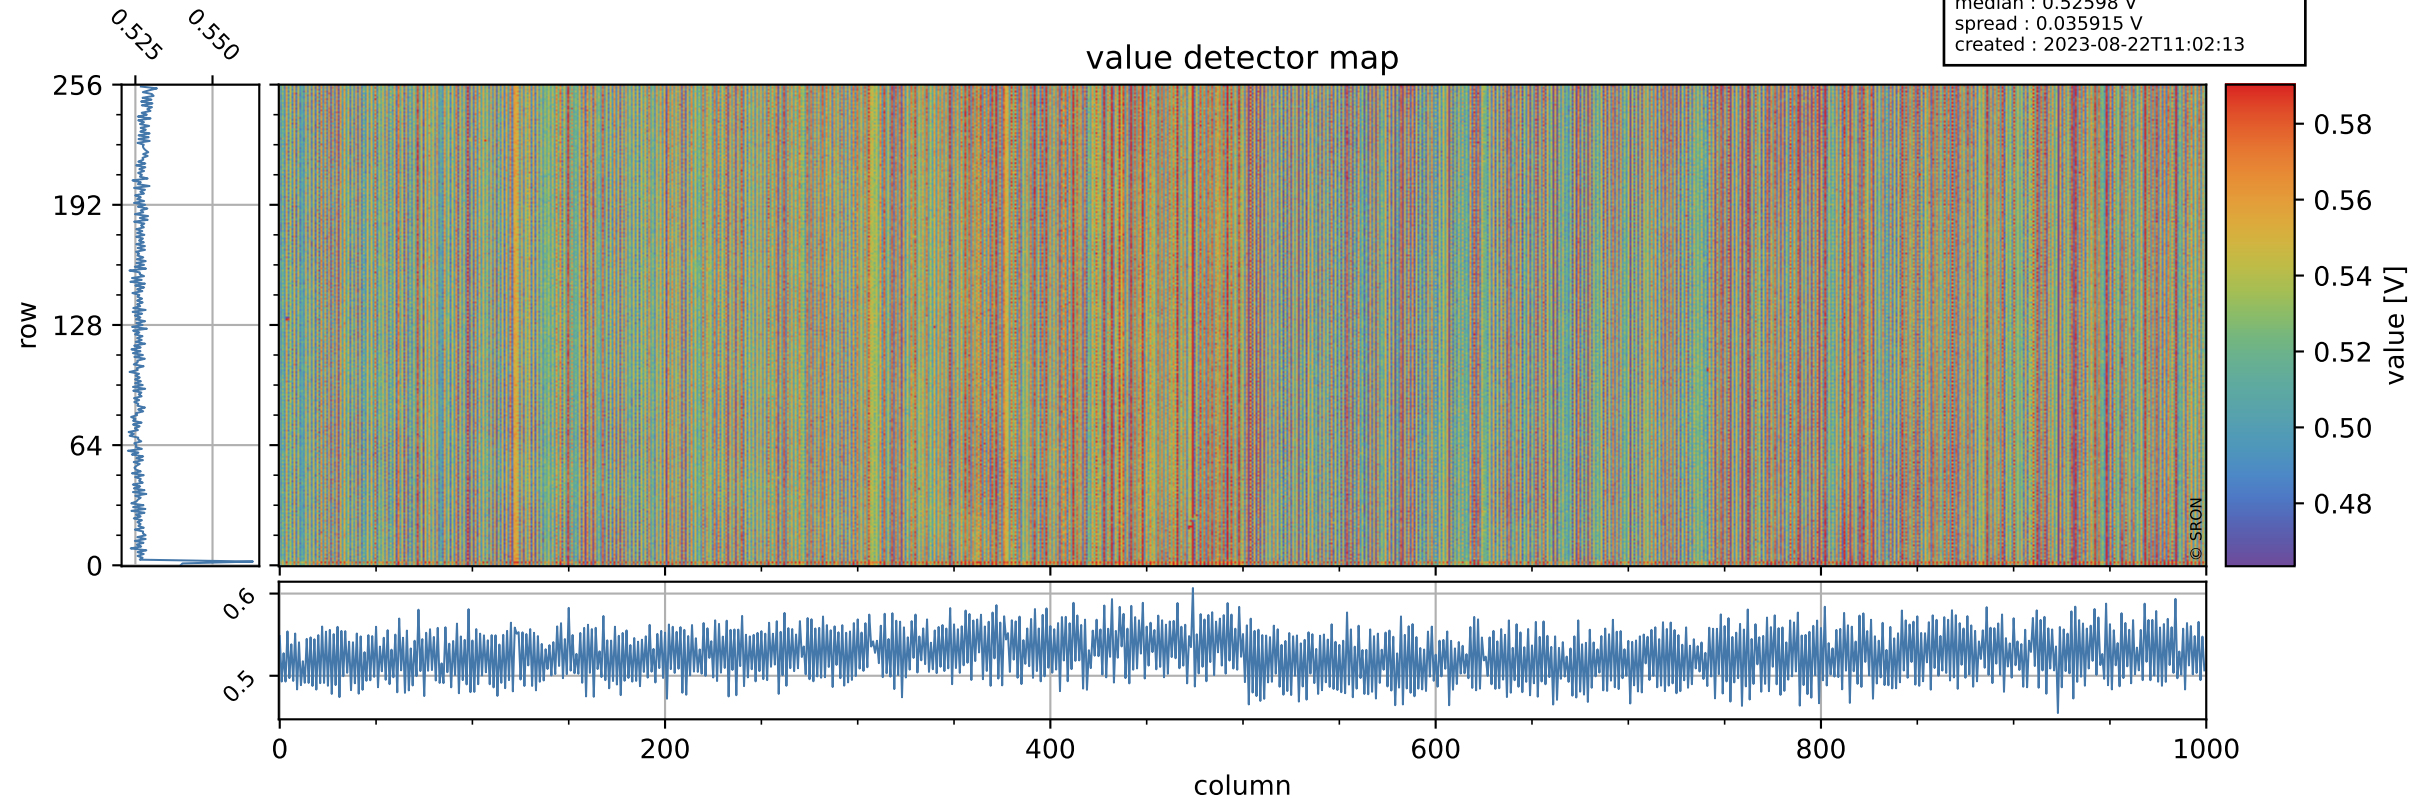

# Tropomi SWIR offset (beta nominal)

orbits : 19 in [6697, 6742]  
coverage : 2019-01-28 / 2019-01-31  
median : 0.52598 V  
spread : 0.035915 V  
created : 2023-08-22T11:02:13

## value detector map

# Tropomi SWIR offset (beta nominal)

orbits : 19 in [6697, 6742]  
coverage : 2019-01-28 / 2019-01-31  
median : 30.161  $\mu\text{V}$   
spread : 18.234  $\mu\text{V}$   
created : 2023-08-22T11:02:14

# Tropomi SWIR offset (beta nominal) ground-tracks of Sentinel-5P

orbits : 19 in [6697, 6742]  
coverage : 2019-01-28 / 2019-01-31  
created : 2023-08-22T11:02:14