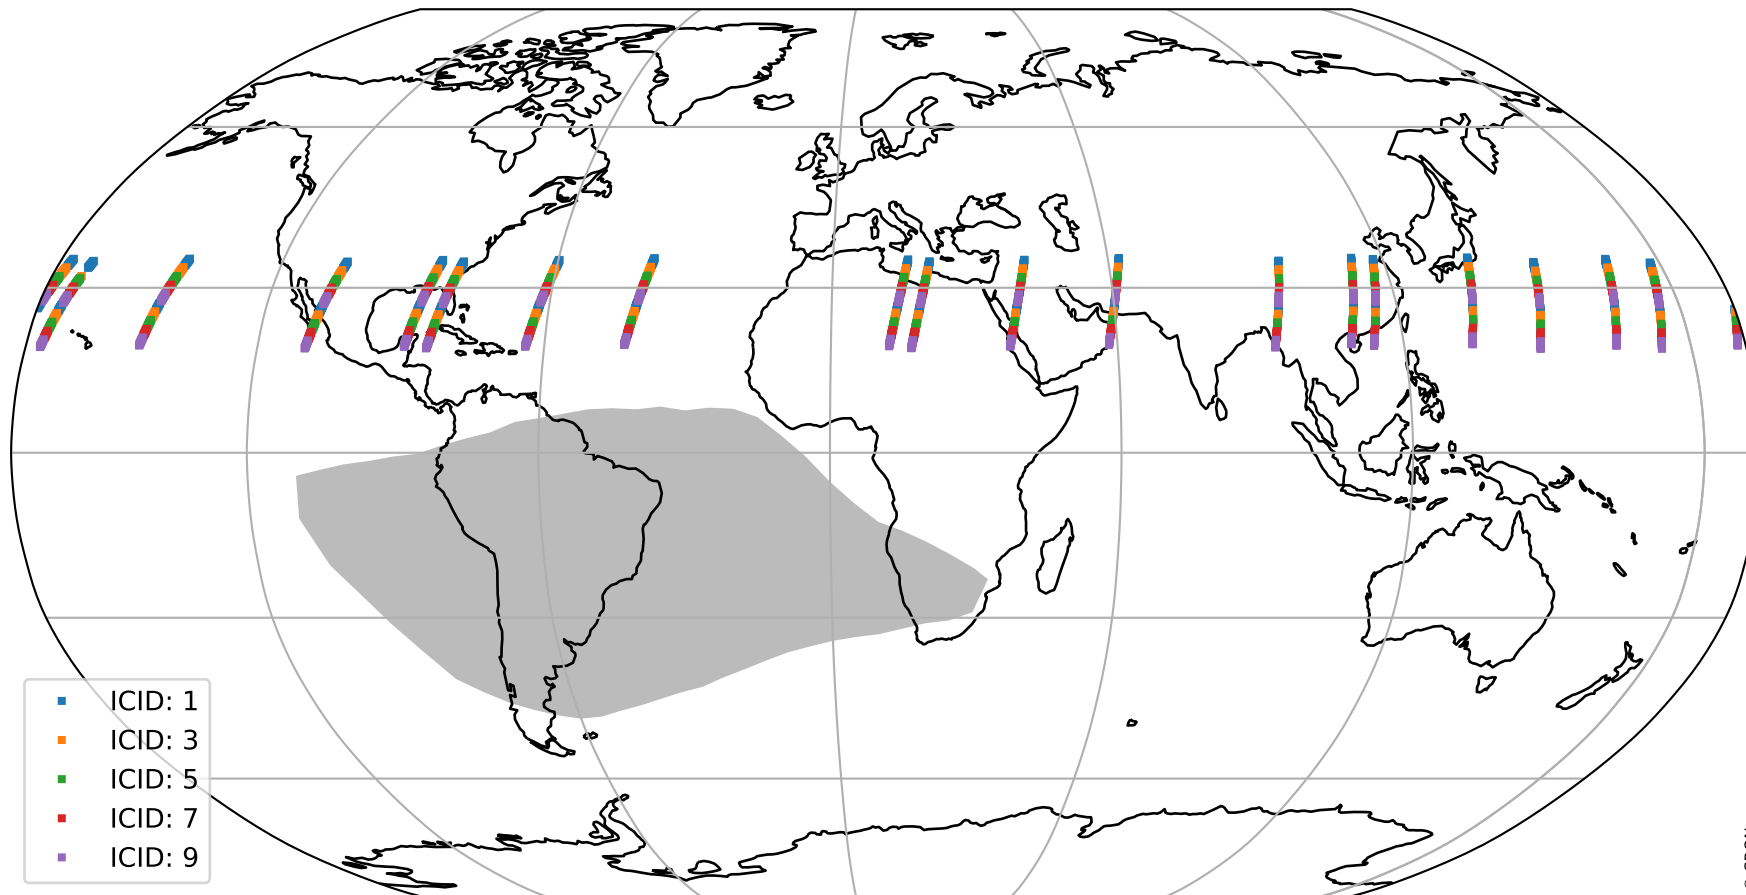

# Tropomi SWIR offset (beta nominal)

orbits : 19 in [6697, 6742]  
coverage : 2019-01-28 / 2019-01-31  
median : 30.161  $\mu\text{V}$   
spread : 18.234  $\mu\text{V}$   
created : 2023-08-22T11:02:14

# Tropomi SWIR offset (beta nominal)

orbits : 19 in [6697, 6742]  
coverage : 2019-01-28 / 2019-01-31  
median : -0.039632 mV  
spread : 0.32235 mV  
created : 2023-08-22T11:02:14

value compared with SWIR offset CKD

# Tropomi SWIR offset (beta nominal) ground-tracks of Sentinel-5P

orbits : 19 in [6697, 6742]  
coverage : 2019-01-28 / 2019-01-31  
created : 2023-08-22T11:02:14

# Tropomi SWIR offset (beta nominal)

orbits : [1867, 6742]  
coverage : 2018-02-20 / 2019-01-31  
created : 2023-08-22T11:02:14