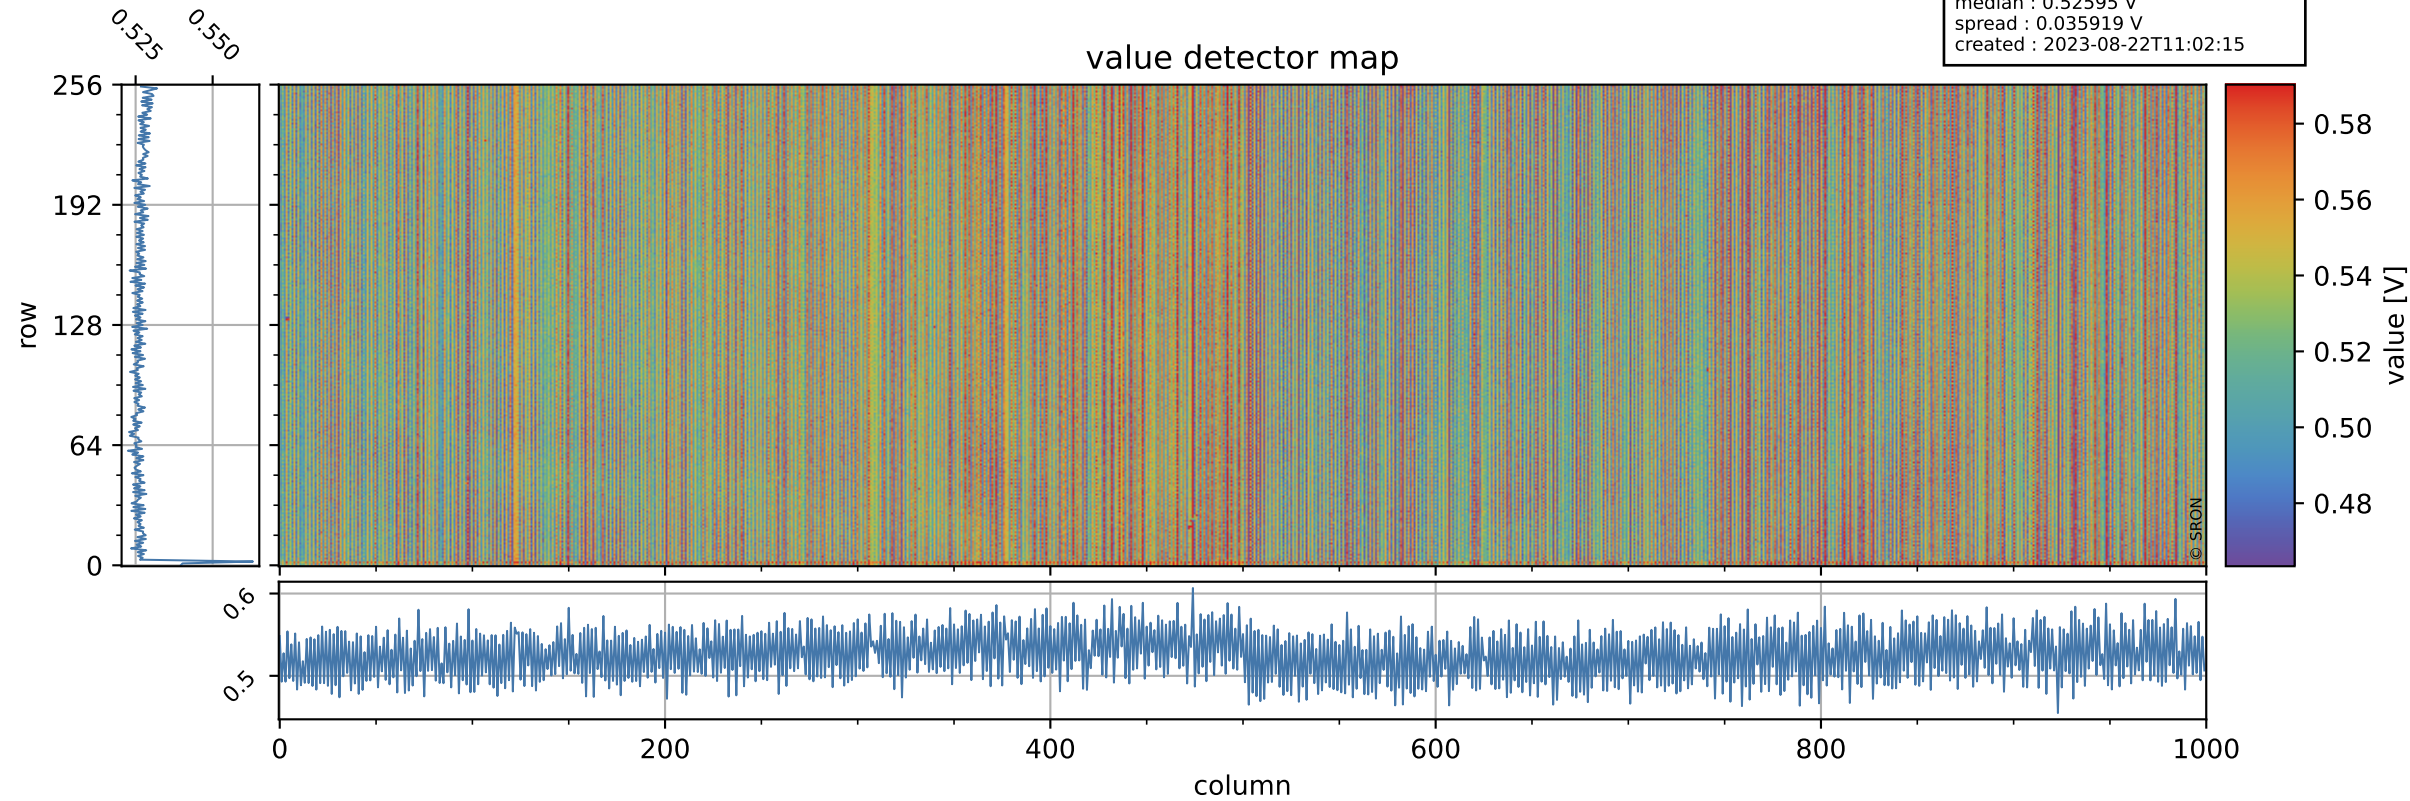

Tropomi SWIR offset (beta nominal)

orbits : 20 in [6742, 6787]
coverage : 2019-01-31 / 2019-02-03
median : 0.52595 V
spread : 0.035919 V
created : 2023-08-22T11:02:15

value detector map

Tropomi SWIR offset (beta nominal)

orbits : 20 in [6742, 6787]
coverage : 2019-01-31 / 2019-02-03
median : 30.174 μV
spread : 18.387 μV
created : 2023-08-22T11:02:15

Tropomi SWIR offset (beta nominal)

orbits : 20 in [6742, 6787]
coverage : 2019-01-31 / 2019-02-03
median : -0.069741 mV
spread : 0.32442 mV
created : 2023-08-22T11:02:16

value compared with SWIR offset CKD

Tropomi SWIR offset (beta nominal) ground-tracks of Sentinel-5P

orbits : 20 in [6742, 6787]
coverage : 2019-01-31 / 2019-02-03
created : 2023-08-22T11:02:16

Tropomi SWIR offset (beta nominal)

orbits : [1867, 6787]
coverage : 2018-02-20 / 2019-02-03
created : 2023-08-22T11:02:16

trend of detector median & temperatures