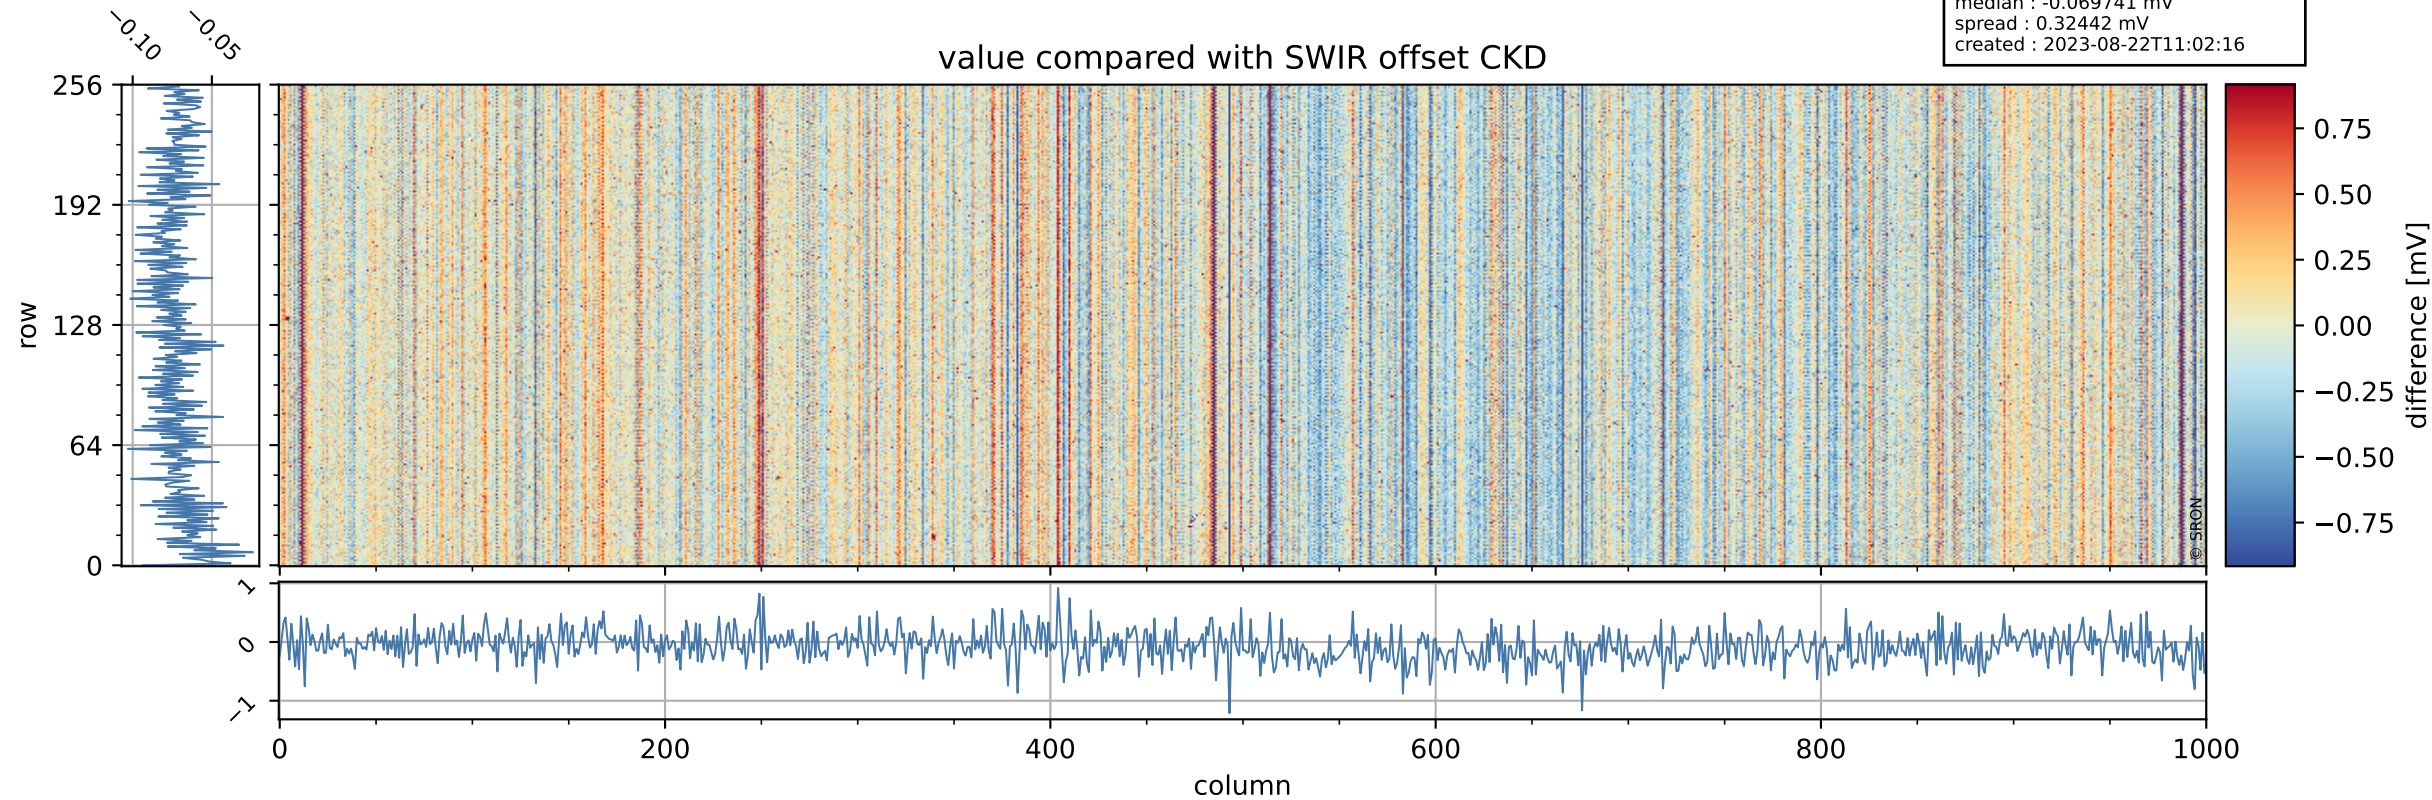

Tropomi SWIR offset (beta nominal)

orbits : 20 in [6742, 6787]
coverage : 2019-01-31 / 2019-02-03
median : 0.52595 V
spread : 0.035919 V
created : 2023-08-22T11:02:15

value detector map

Tropomi SWIR offset (beta nominal)

orbits : 20 in [6742, 6787]
coverage : 2019-01-31 / 2019-02-03
median : 30.174 μV
spread : 18.387 μV
created : 2023-08-22T11:02:15

Tropomi SWIR offset (beta nominal)

orbits : 20 in [6742, 6787]
coverage : 2019-01-31 / 2019-02-03
median : -0.069741 mV
spread : 0.32442 mV
created : 2023-08-22T11:02:16

value compared with SWIR offset CKD

Tropomi SWIR offset (beta nominal) ground-tracks of Sentinel-5P

orbits : 20 in [6742, 6787]
coverage : 2019-01-31 / 2019-02-03
created : 2023-08-22T11:02:16

Tropomi SWIR offset (beta nominal)

orbits : [1867, 6787]
coverage : 2018-02-20 / 2019-02-03
created : 2023-08-22T11:02:16

trend of detector median & temperatures