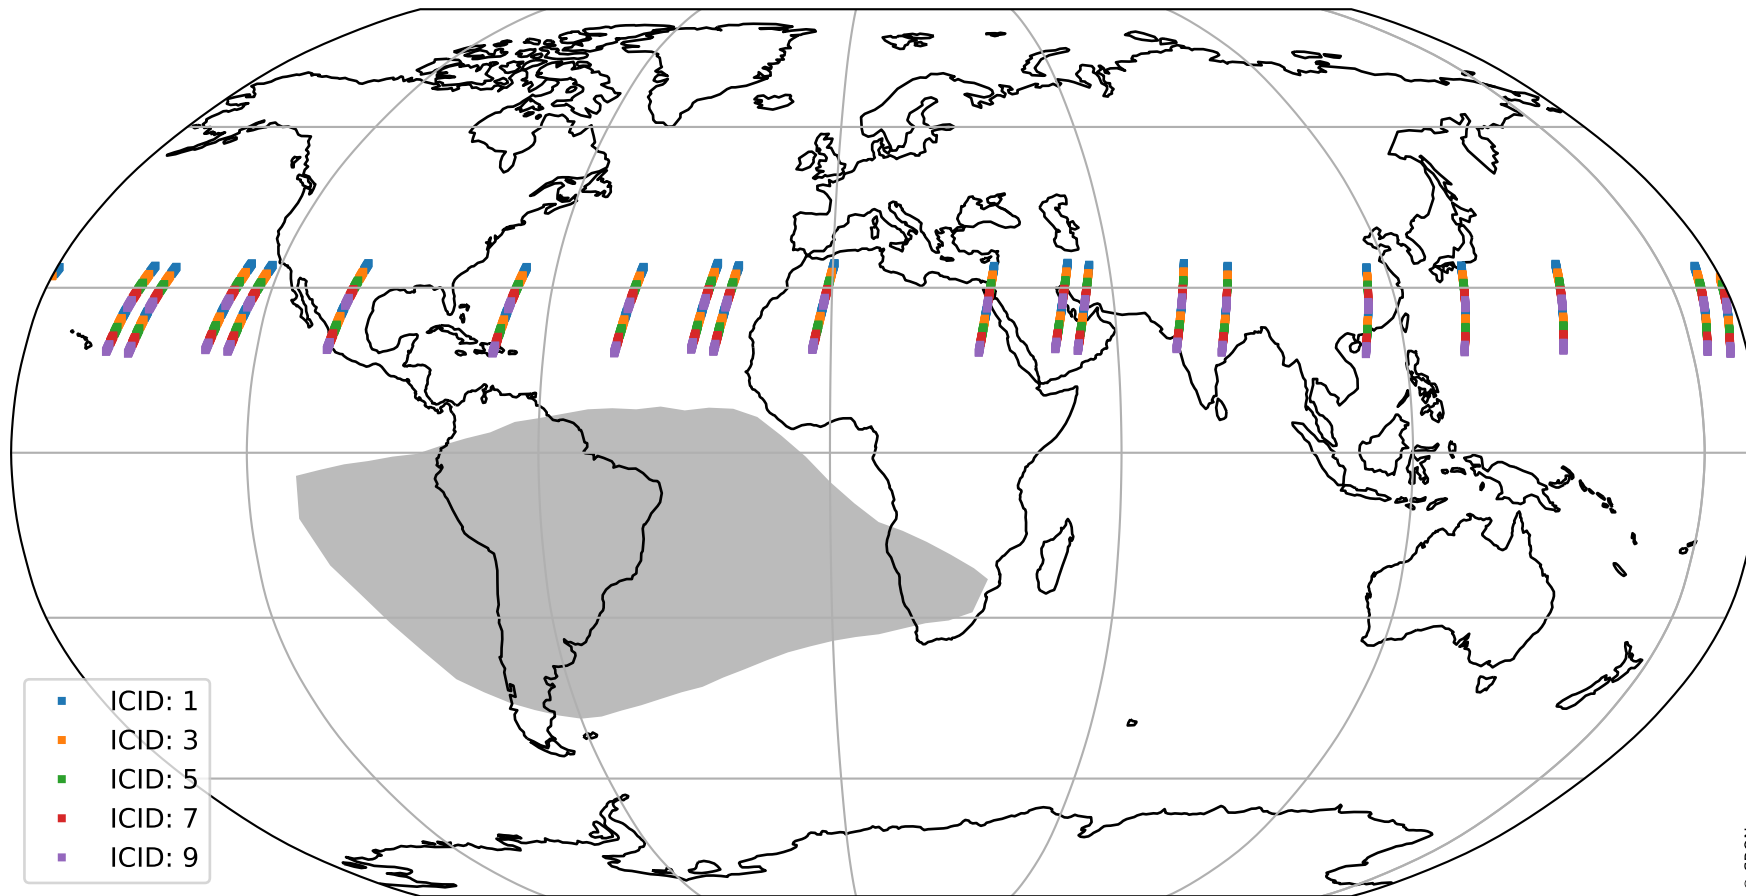

Tropomi SWIR offset (beta nominal)

orbits : 20 in [6742, 6787]
coverage : 2019-01-31 / 2019-02-03
median : 0.52595 V
spread : 0.035919 V
created : 2023-08-22T11:02:15

value detector map

Tropomi SWIR offset (beta nominal)

orbits : 20 in [6742, 6787]
coverage : 2019-01-31 / 2019-02-03
median : 30.174 μV
spread : 18.387 μV
created : 2023-08-22T11:02:15

Tropomi SWIR offset (beta nominal)

orbits : 20 in [6742, 6787]
coverage : 2019-01-31 / 2019-02-03
median : -0.069741 mV
spread : 0.32442 mV
created : 2023-08-22T11:02:16

value compared with SWIR offset CKD

Tropomi SWIR offset (beta nominal) ground-tracks of Sentinel-5P

orbits : 20 in [6742, 6787]
coverage : 2019-01-31 / 2019-02-03
created : 2023-08-22T11:02:16

Tropomi SWIR offset (beta nominal)

orbits : [1867, 6787]
coverage : 2018-02-20 / 2019-02-03
created : 2023-08-22T11:02:16

trend of detector median & temperatures