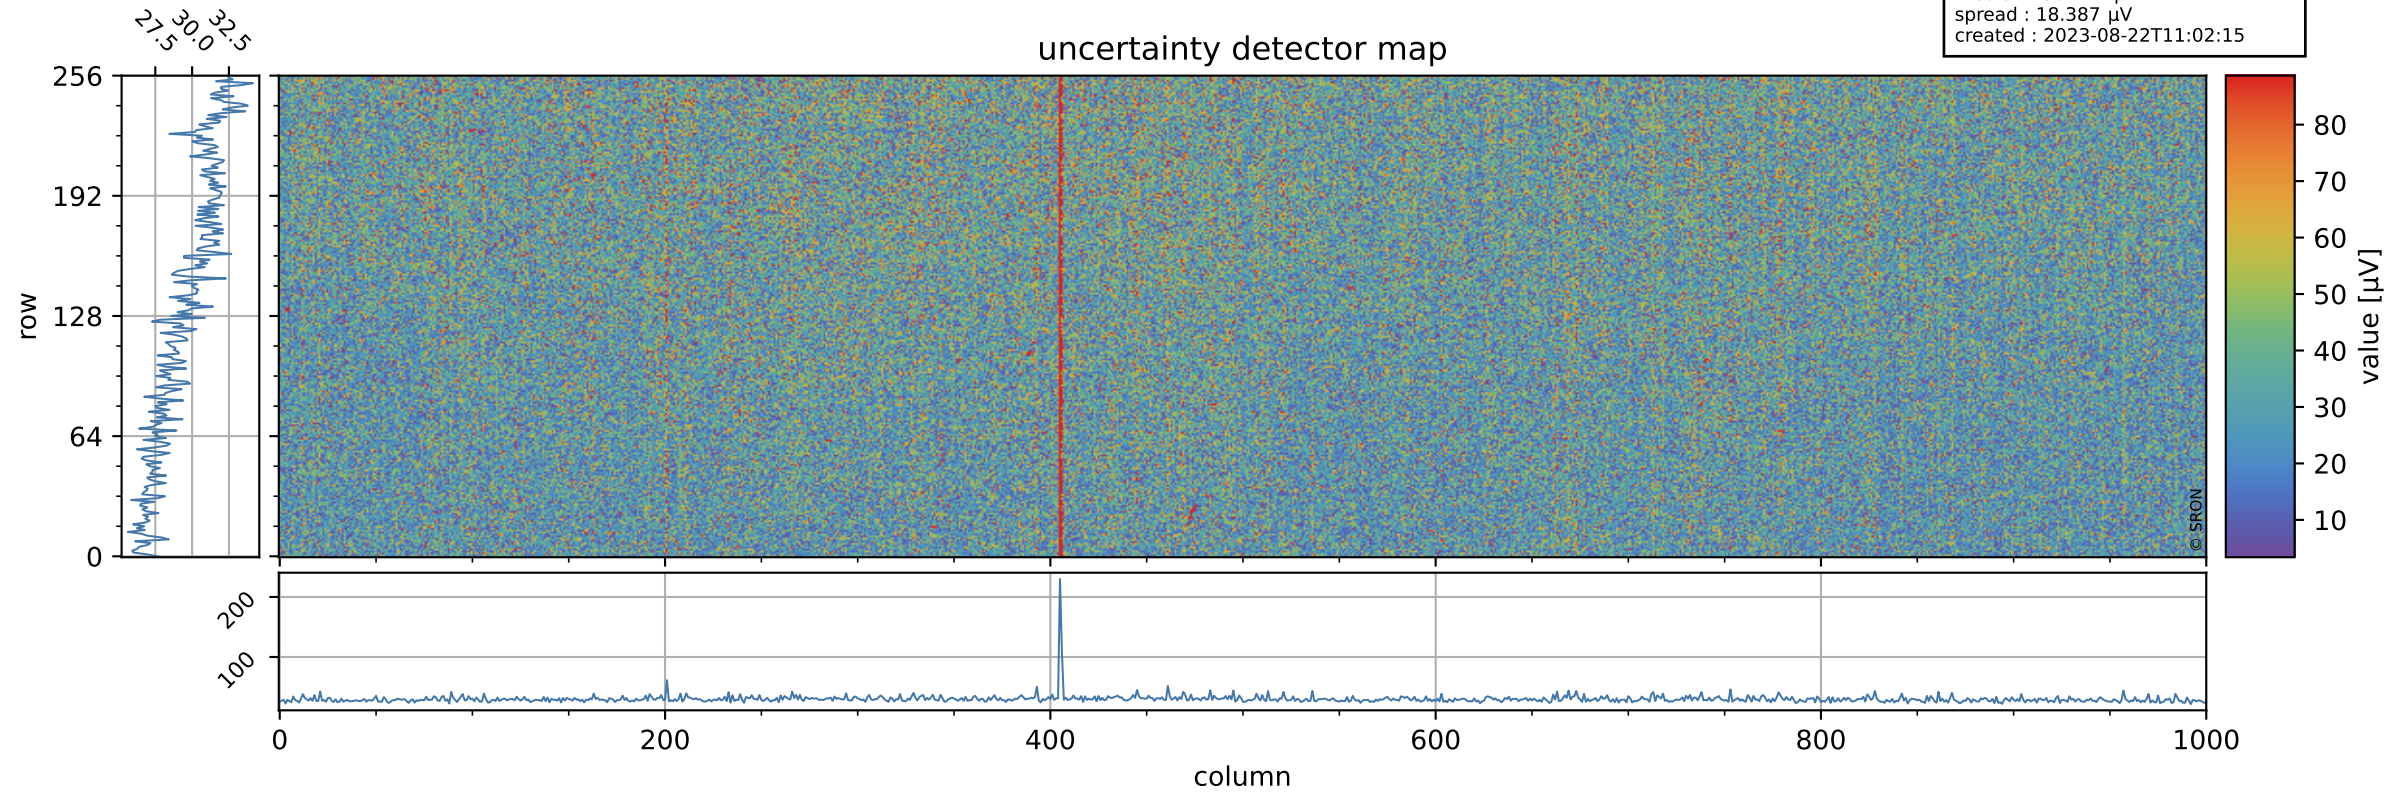

Tropomi SWIR offset (beta nominal)

orbits : 20 in [6742, 6787]
coverage : 2019-01-31 / 2019-02-03
median : 0.52595 V
spread : 0.035919 V
created : 2023-08-22T11:02:15

value detector map

Tropomi SWIR offset (beta nominal)

orbits : 20 in [6742, 6787]
coverage : 2019-01-31 / 2019-02-03
median : 30.174 μV
spread : 18.387 μV
created : 2023-08-22T11:02:15

Tropomi SWIR offset (beta nominal)

orbits : 20 in [6742, 6787]
coverage : 2019-01-31 / 2019-02-03
median : -0.069741 mV
spread : 0.32442 mV
created : 2023-08-22T11:02:16

value compared with SWIR offset CKD

Tropomi SWIR offset (beta nominal) ground-tracks of Sentinel-5P

orbits : 20 in [6742, 6787]
coverage : 2019-01-31 / 2019-02-03
created : 2023-08-22T11:02:16

Tropomi SWIR offset (beta nominal)

orbits : [1867, 6787]
coverage : 2018-02-20 / 2019-02-03
created : 2023-08-22T11:02:16

trend of detector median & temperatures