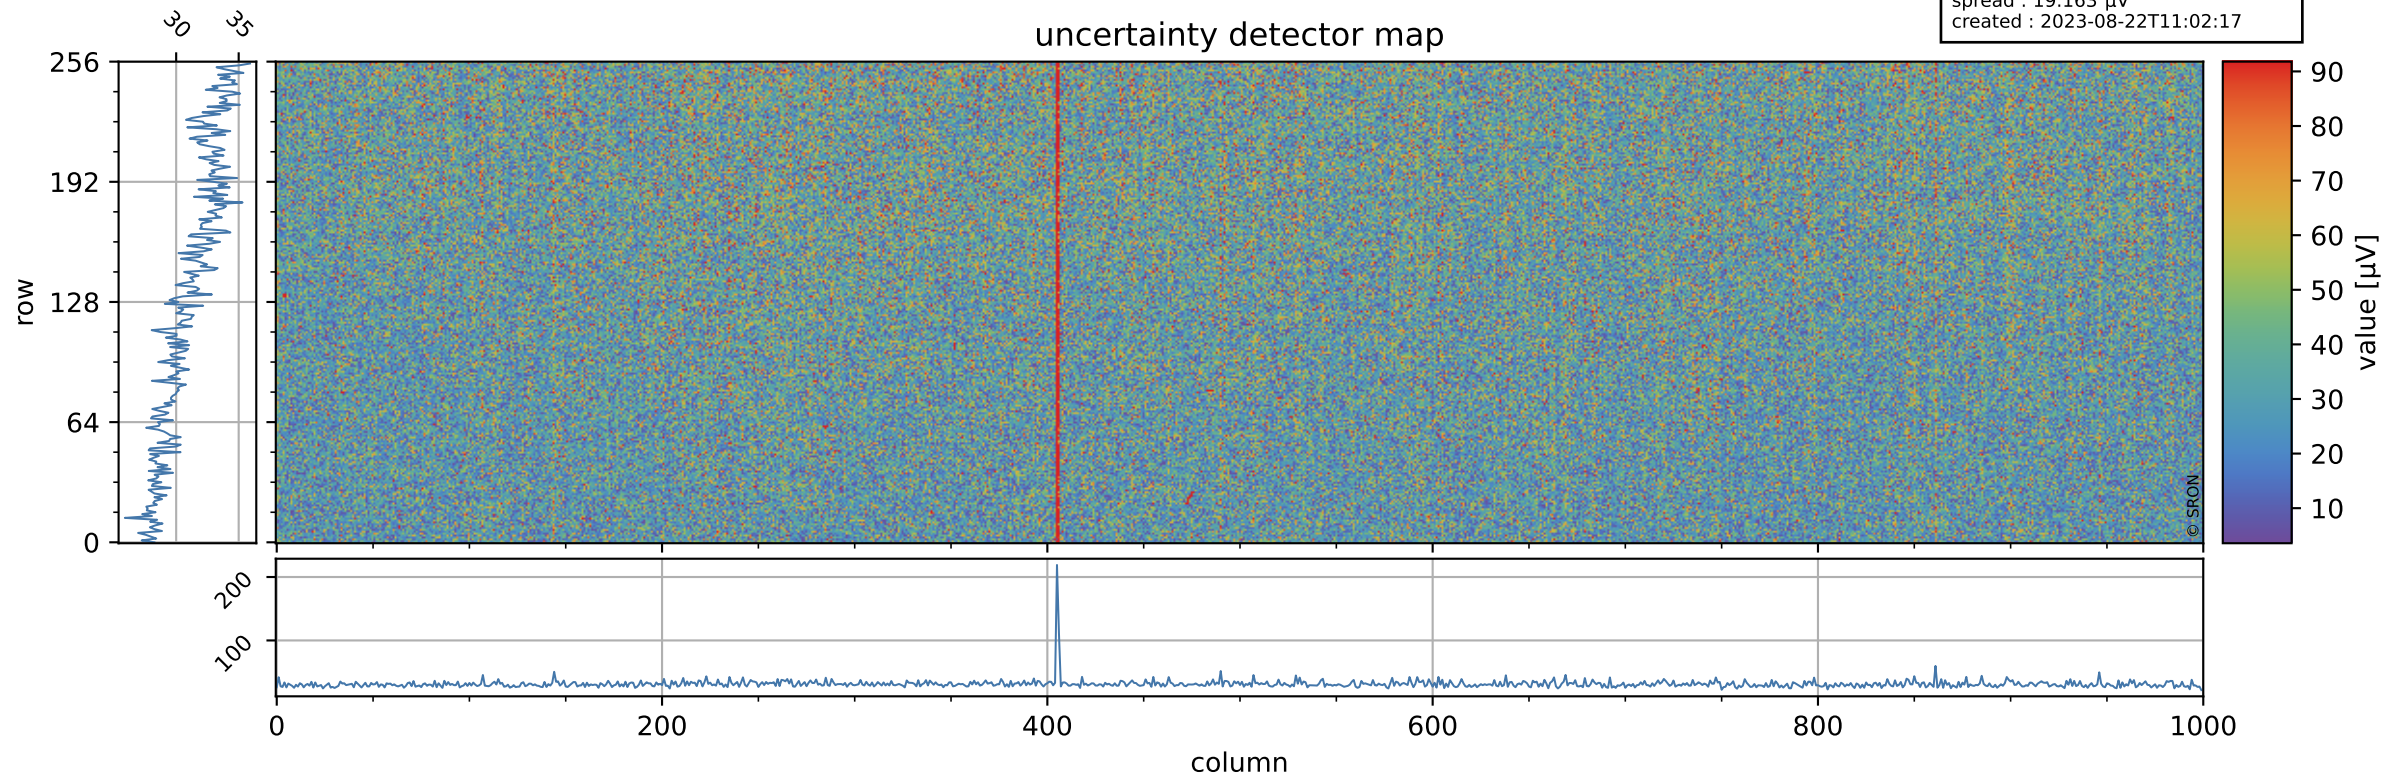

# Tropomi SWIR offset (beta nominal)

orbits : 18 in [6787, 6832]  
coverage : 2019-02-03 / 2019-02-07  
median : 0.52597 V  
spread : 0.035914 V  
created : 2023-08-22T11:02:17

## value detector map

# Tropomi SWIR offset (beta nominal)

orbits : 18 in [6787, 6832]  
coverage : 2019-02-03 / 2019-02-07  
median : 31.697  $\mu\text{V}$   
spread : 19.163  $\mu\text{V}$   
created : 2023-08-22T11:02:17

# Tropomi SWIR offset (beta nominal) ground-tracks of Sentinel-5P

orbits : 18 in [6787, 6832]  
coverage : 2019-02-03 / 2019-02-07  
created : 2023-08-22T11:02:18