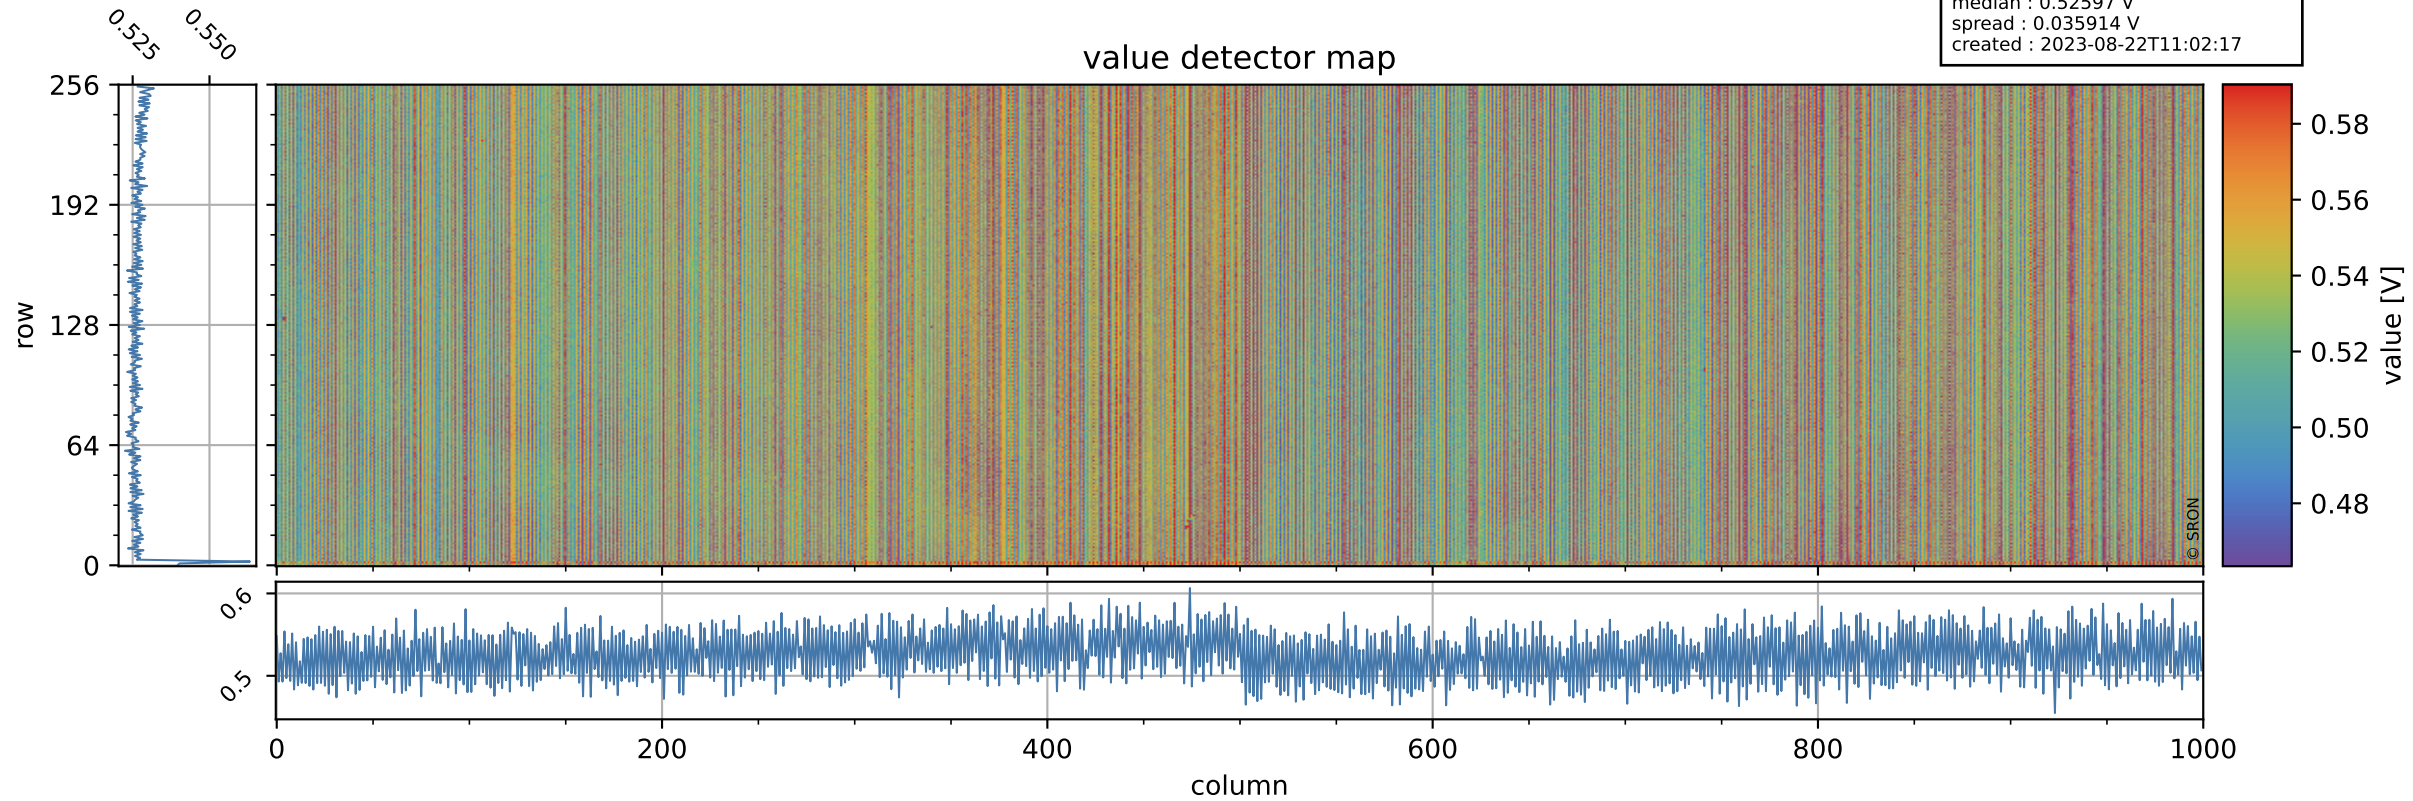

# Tropomi SWIR offset (beta nominal)

orbits : 18 in [6787, 6832]  
coverage : 2019-02-03 / 2019-02-07  
median : 0.52597 V  
spread : 0.035914 V  
created : 2023-08-22T11:02:17

## value detector map

# Tropomi SWIR offset (beta nominal)

orbits : 18 in [6787, 6832]  
coverage : 2019-02-03 / 2019-02-07  
median : 31.697  $\mu\text{V}$   
spread : 19.163  $\mu\text{V}$   
created : 2023-08-22T11:02:17

# Tropomi SWIR offset (beta nominal) ground-tracks of Sentinel-5P

orbits : 18 in [6787, 6832]  
coverage : 2019-02-03 / 2019-02-07  
created : 2023-08-22T11:02:18