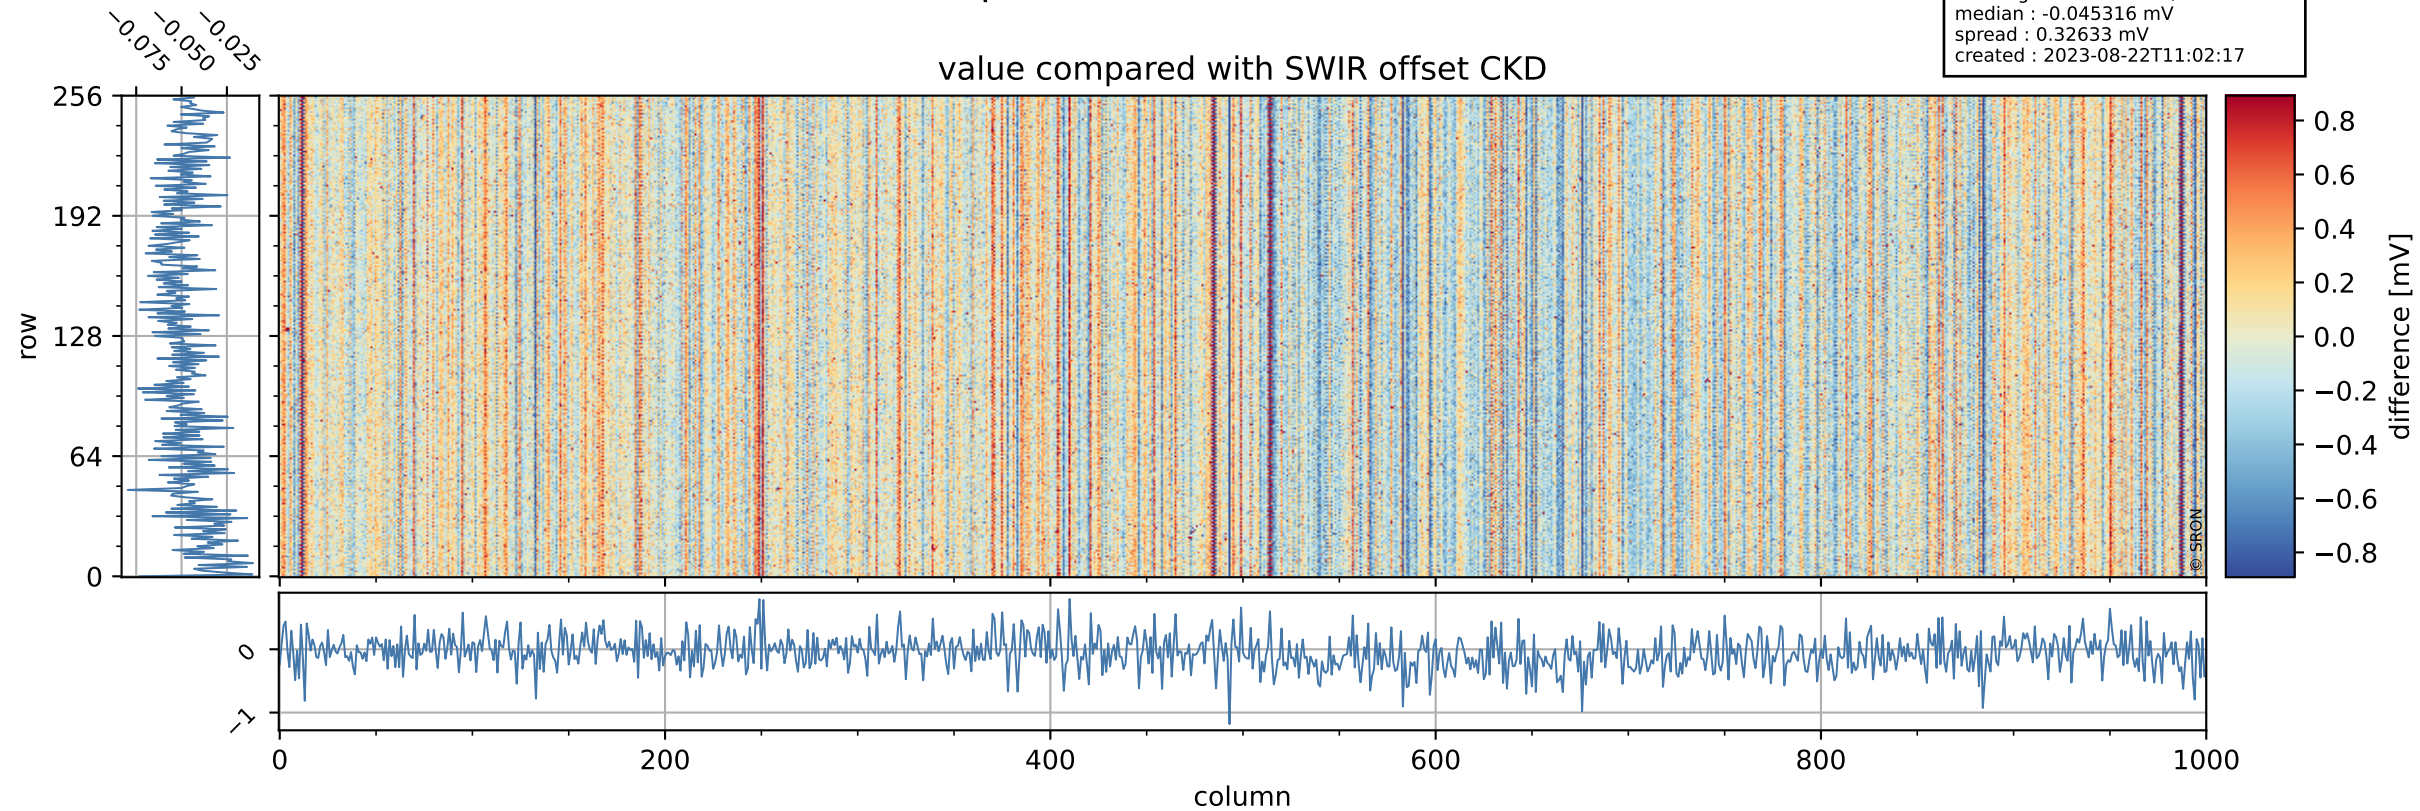

## value detector map

# Tropomi SWIR offset (beta nominal)

orbits : 18 in [6787, 6832]  
coverage : 2019-02-03 / 2019-02-07  
median : 31.697  $\mu\text{V}$   
spread : 19.163  $\mu\text{V}$   
created : 2023-08-22T11:02:17

# Tropomi SWIR offset (beta nominal)

orbits : 18 in [6787, 6832]  
coverage : 2019-02-03 / 2019-02-07  
median : -0.045316 mV  
spread : 0.32633 mV  
created : 2023-08-22T11:02:17

value compared with SWIR offset CKD

# Tropomi SWIR offset (beta nominal) ground-tracks of Sentinel-5P

orbits : 18 in [6787, 6832]  
coverage : 2019-02-03 / 2019-02-07  
created : 2023-08-22T11:02:18