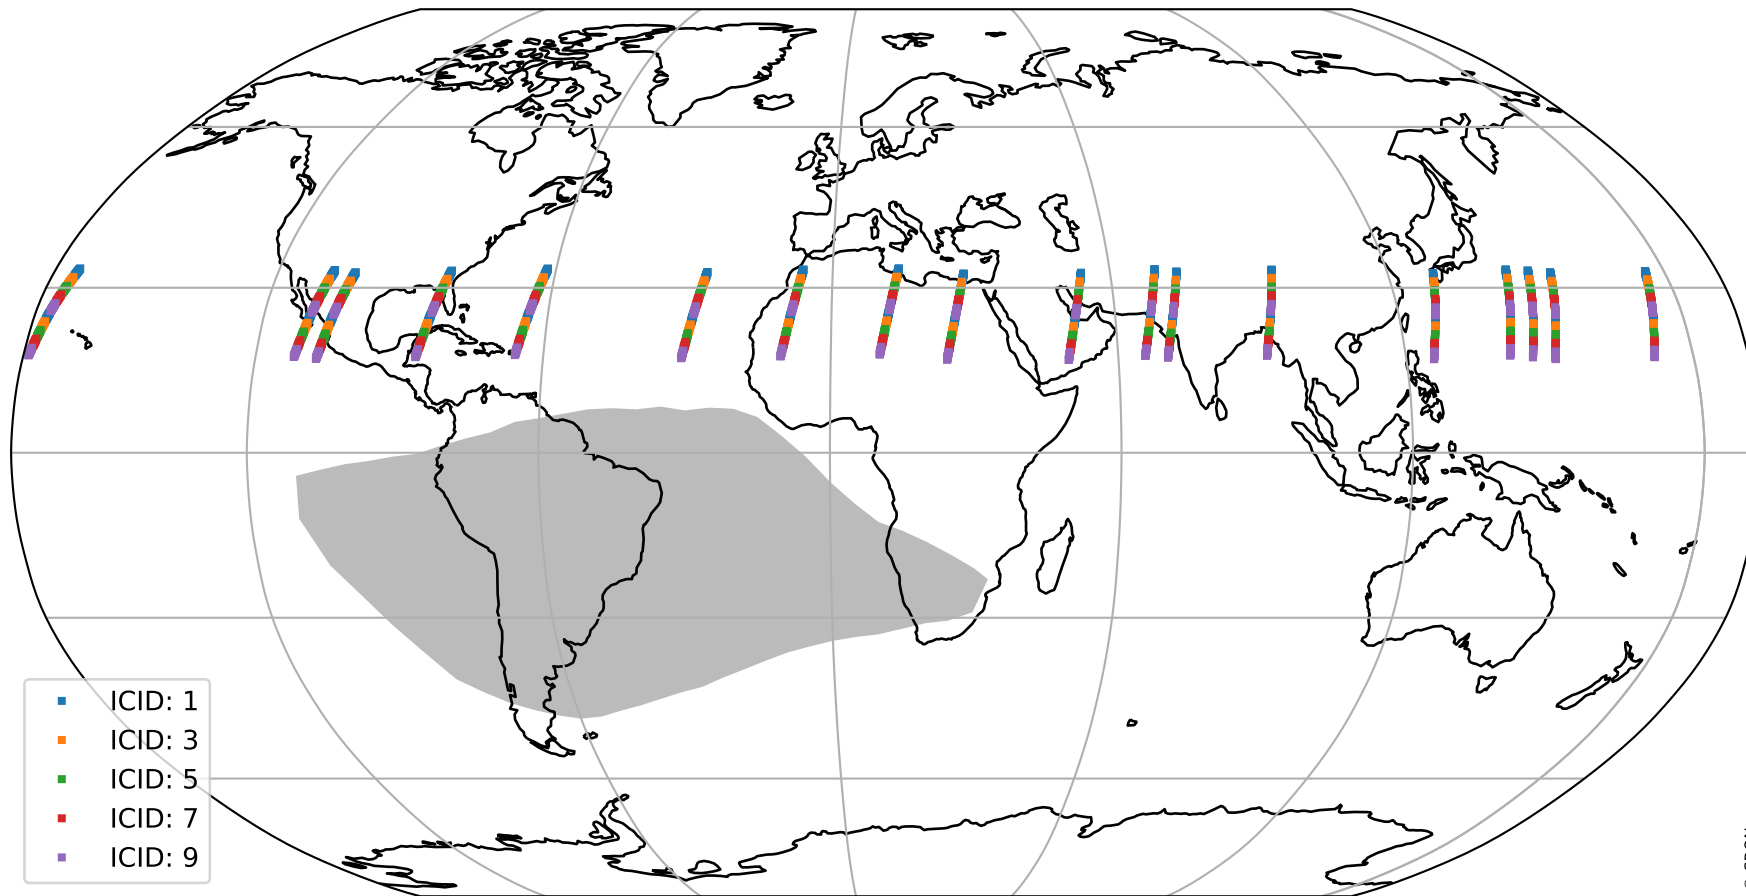

# Tropomi SWIR offset (beta nominal)

orbits : 18 in [6787, 6832]  
coverage : 2019-02-03 / 2019-02-07  
median : 31.697  $\mu\text{V}$   
spread : 19.163  $\mu\text{V}$   
created : 2023-08-22T11:02:17

# Tropomi SWIR offset (beta nominal)

orbits : 18 in [6787, 6832]  
coverage : 2019-02-03 / 2019-02-07  
median : -0.045316 mV  
spread : 0.32633 mV  
created : 2023-08-22T11:02:17

value compared with SWIR offset CKD

# Tropomi SWIR offset (beta nominal) ground-tracks of Sentinel-5P

orbits : 18 in [6787, 6832]  
coverage : 2019-02-03 / 2019-02-07  
created : 2023-08-22T11:02:18

# Tropomi SWIR offset (beta nominal)

orbits : [1867, 6832]  
coverage : 2018-02-20 / 2019-02-07  
created : 2023-08-22T11:02:18