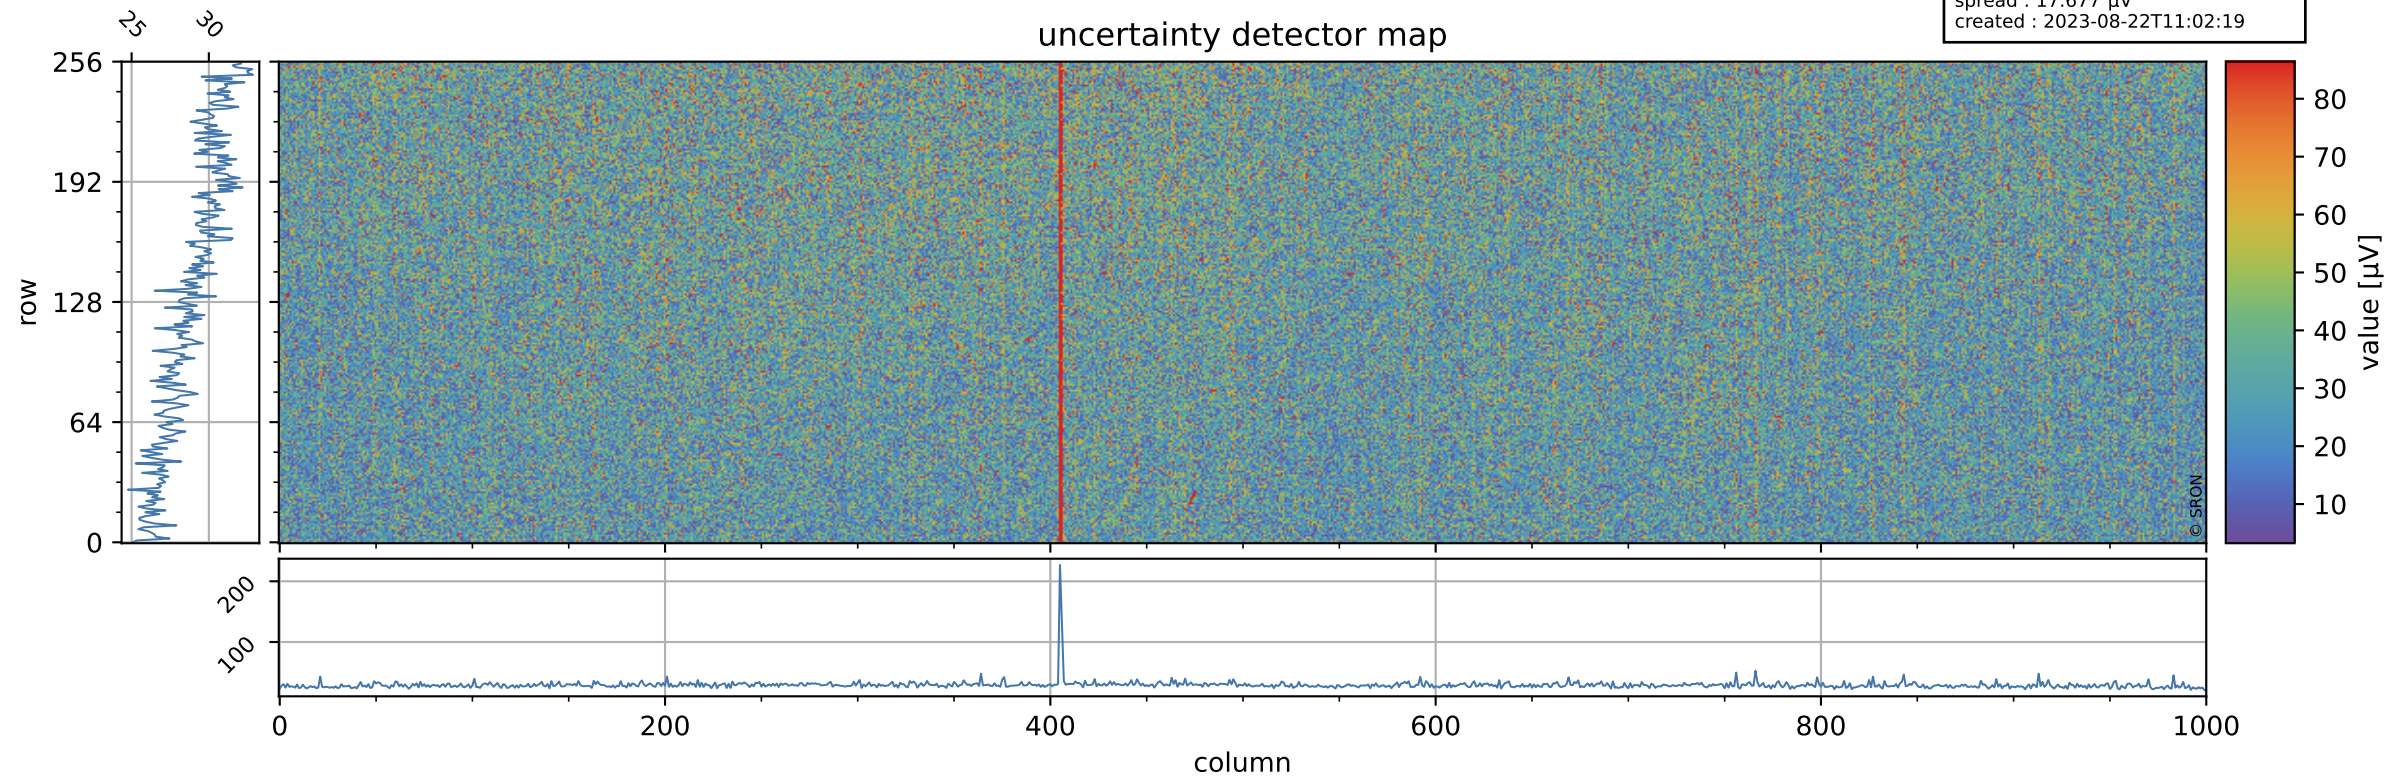

Tropomi SWIR offset (beta nominal)

orbits : 20 in [6832, 6877]
coverage : 2019-02-07 / 2019-02-10
median : 0.52598 V
spread : 0.035919 V
created : 2023-08-22T11:02:19

value detector map

Tropomi SWIR offset (beta nominal)

orbits : 20 in [6832, 6877]
coverage : 2019-02-07 / 2019-02-10
median : 29.358 μV
spread : 17.677 μV
created : 2023-08-22T11:02:19

Tropomi SWIR offset (beta nominal)

orbits : 20 in [6832, 6877]
coverage : 2019-02-07 / 2019-02-10
median : -0.046119 mV
spread : 0.32283 mV
created : 2023-08-22T11:02:19

value compared with SWIR offset CKD

Tropomi SWIR offset (beta nominal) ground-tracks of Sentinel-5P

orbits : 20 in [6832, 6877]
coverage : 2019-02-07 / 2019-02-10
created : 2023-08-22T11:02:19

Tropomi SWIR offset (beta nominal)

orbits : [1867, 6877]
coverage : 2018-02-20 / 2019-02-10
created : 2023-08-22T11:02:20

trend of detector median & temperatures