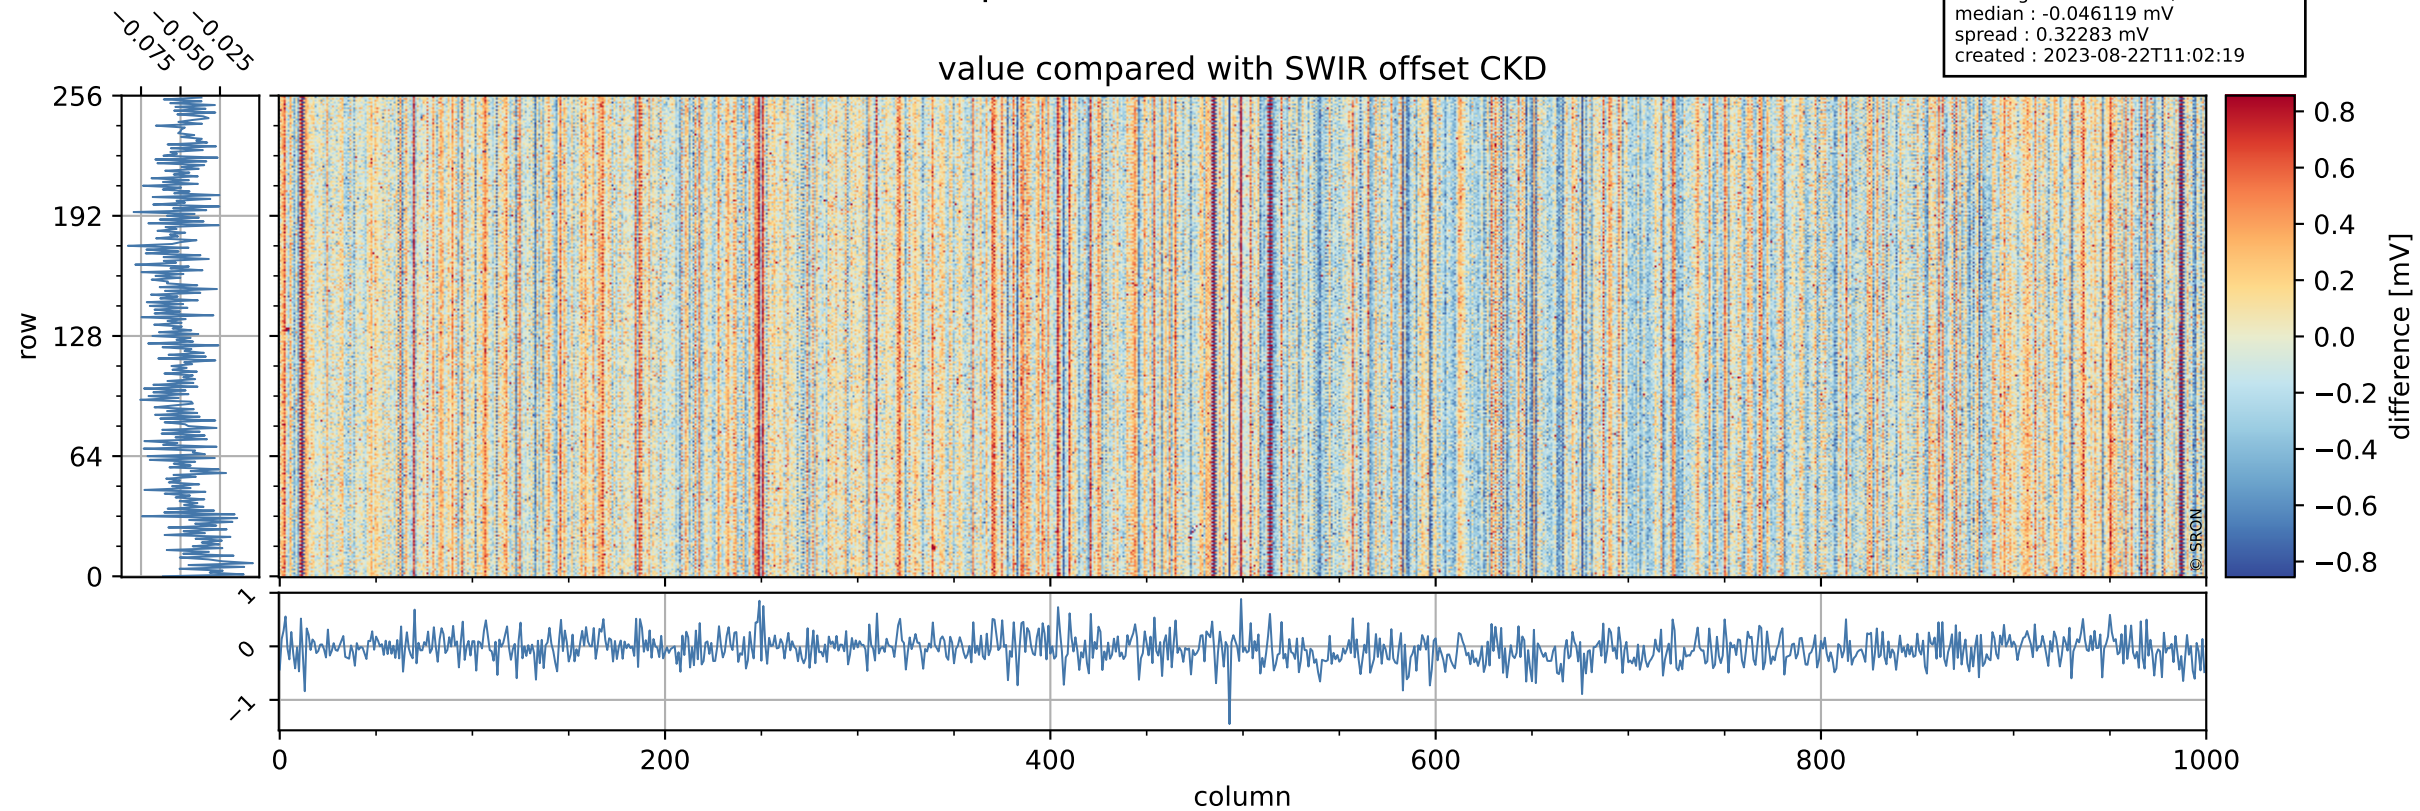

Tropomi SWIR offset (beta nominal)

orbits : 20 in [6832, 6877]
coverage : 2019-02-07 / 2019-02-10
median : 0.52598 V
spread : 0.035919 V
created : 2023-08-22T11:02:19

value detector map

Tropomi SWIR offset (beta nominal)

orbits : 20 in [6832, 6877]
coverage : 2019-02-07 / 2019-02-10
median : 29.358 μV
spread : 17.677 μV
created : 2023-08-22T11:02:19

Tropomi SWIR offset (beta nominal)

orbits : 20 in [6832, 6877]
coverage : 2019-02-07 / 2019-02-10
median : -0.046119 mV
spread : 0.32283 mV
created : 2023-08-22T11:02:19

value compared with SWIR offset CKD

Tropomi SWIR offset (beta nominal) ground-tracks of Sentinel-5P

orbits : 20 in [6832, 6877]
coverage : 2019-02-07 / 2019-02-10
created : 2023-08-22T11:02:19

Tropomi SWIR offset (beta nominal)

orbits : [1867, 6877]
coverage : 2018-02-20 / 2019-02-10
created : 2023-08-22T11:02:20

trend of detector median & temperatures