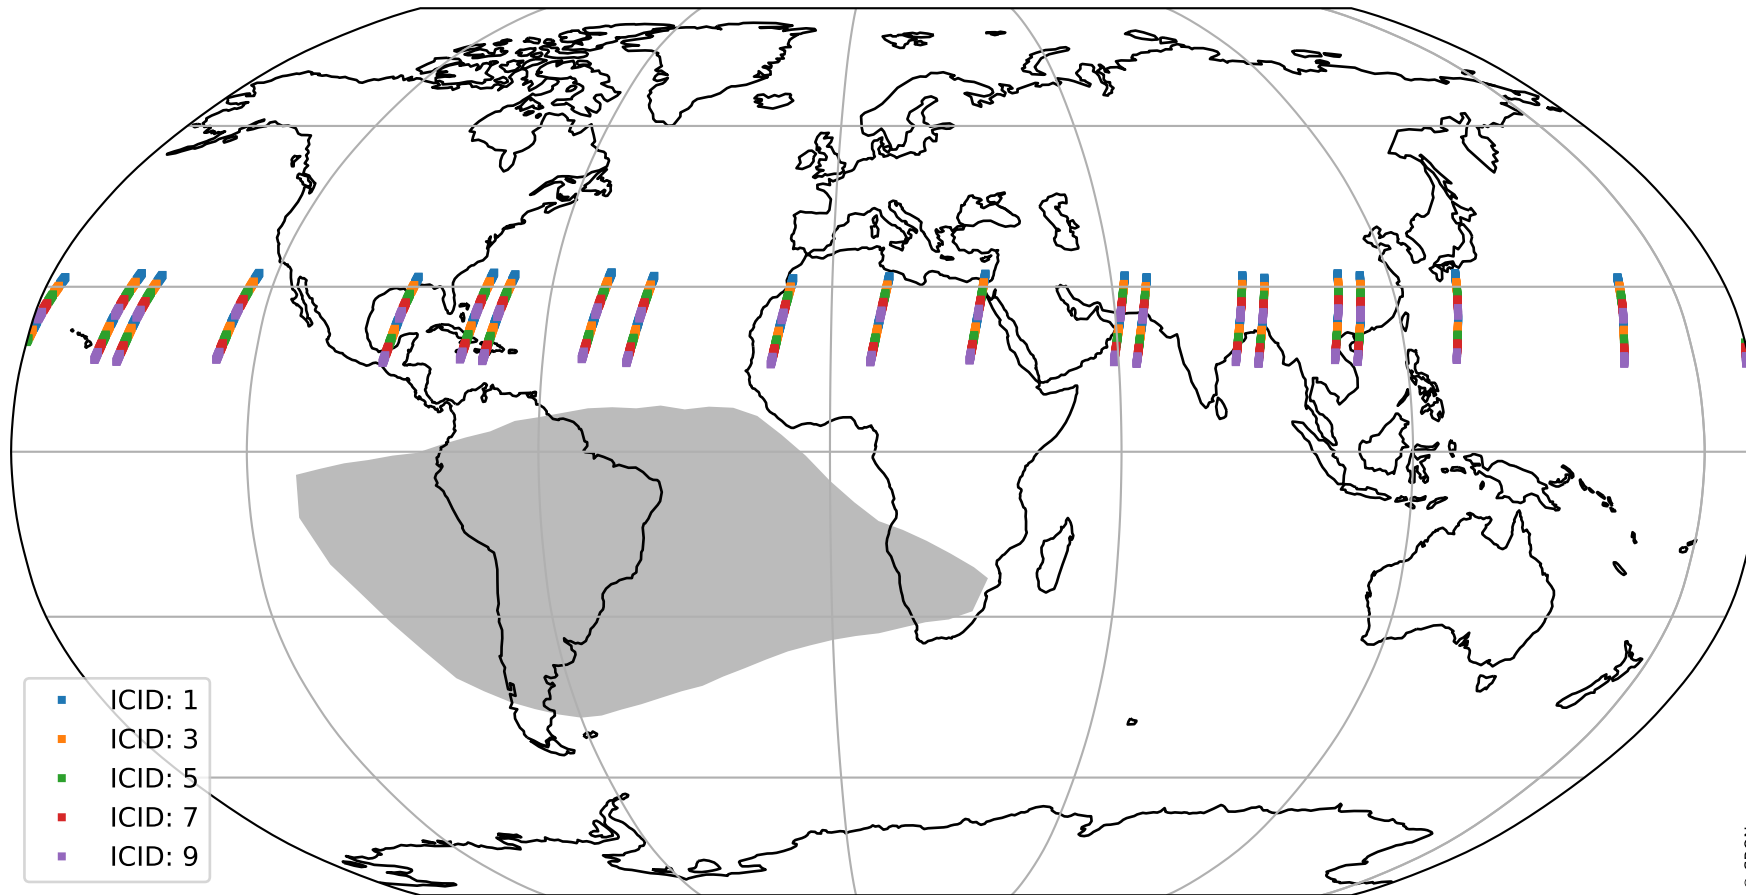

Tropomi SWIR offset (beta nominal)

orbits : 20 in [6832, 6877]
coverage : 2019-02-07 / 2019-02-10
median : 0.52598 V
spread : 0.035919 V
created : 2023-08-22T11:02:19

value detector map

Tropomi SWIR offset (beta nominal)

orbits : 20 in [6832, 6877]
coverage : 2019-02-07 / 2019-02-10
median : 29.358 μV
spread : 17.677 μV
created : 2023-08-22T11:02:19

Tropomi SWIR offset (beta nominal)

orbits : 20 in [6832, 6877]
coverage : 2019-02-07 / 2019-02-10
median : -0.046119 mV
spread : 0.32283 mV
created : 2023-08-22T11:02:19

value compared with SWIR offset CKD

Tropomi SWIR offset (beta nominal) ground-tracks of Sentinel-5P

orbits : 20 in [6832, 6877]
coverage : 2019-02-07 / 2019-02-10
created : 2023-08-22T11:02:19

Tropomi SWIR offset (beta nominal)

orbits : [1867, 6877]
coverage : 2018-02-20 / 2019-02-10
created : 2023-08-22T11:02:20

trend of detector median & temperatures