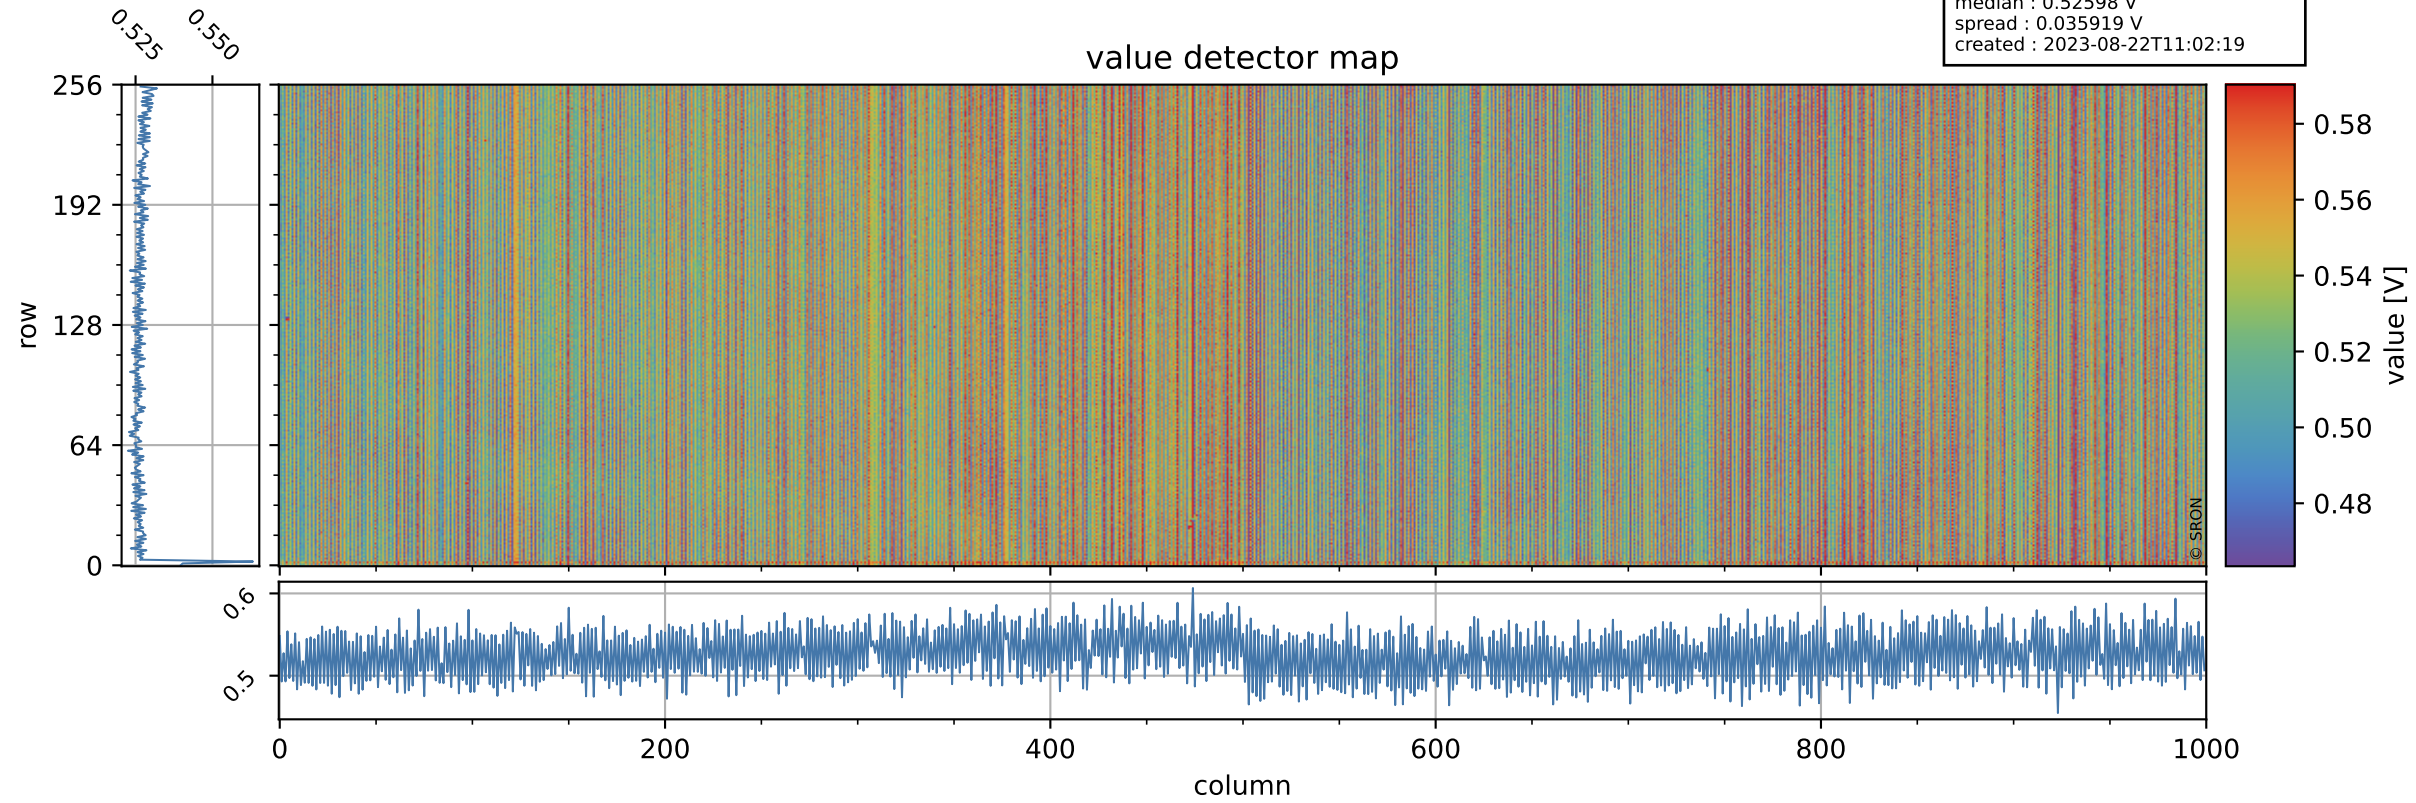

Tropomi SWIR offset (beta nominal)

orbits : 20 in [6832, 6877]
coverage : 2019-02-07 / 2019-02-10
median : 0.52598 V
spread : 0.035919 V
created : 2023-08-22T11:02:19

value detector map

Tropomi SWIR offset (beta nominal)

orbits : 20 in [6832, 6877]
coverage : 2019-02-07 / 2019-02-10
median : 29.358 μV
spread : 17.677 μV
created : 2023-08-22T11:02:19

Tropomi SWIR offset (beta nominal)

orbits : 20 in [6832, 6877]
coverage : 2019-02-07 / 2019-02-10
median : -0.046119 mV
spread : 0.32283 mV
created : 2023-08-22T11:02:19

value compared with SWIR offset CKD

Tropomi SWIR offset (beta nominal) ground-tracks of Sentinel-5P

orbits : 20 in [6832, 6877]
coverage : 2019-02-07 / 2019-02-10
created : 2023-08-22T11:02:19

Tropomi SWIR offset (beta nominal)

orbits : [1867, 6877]
coverage : 2018-02-20 / 2019-02-10
created : 2023-08-22T11:02:20

trend of detector median & temperatures