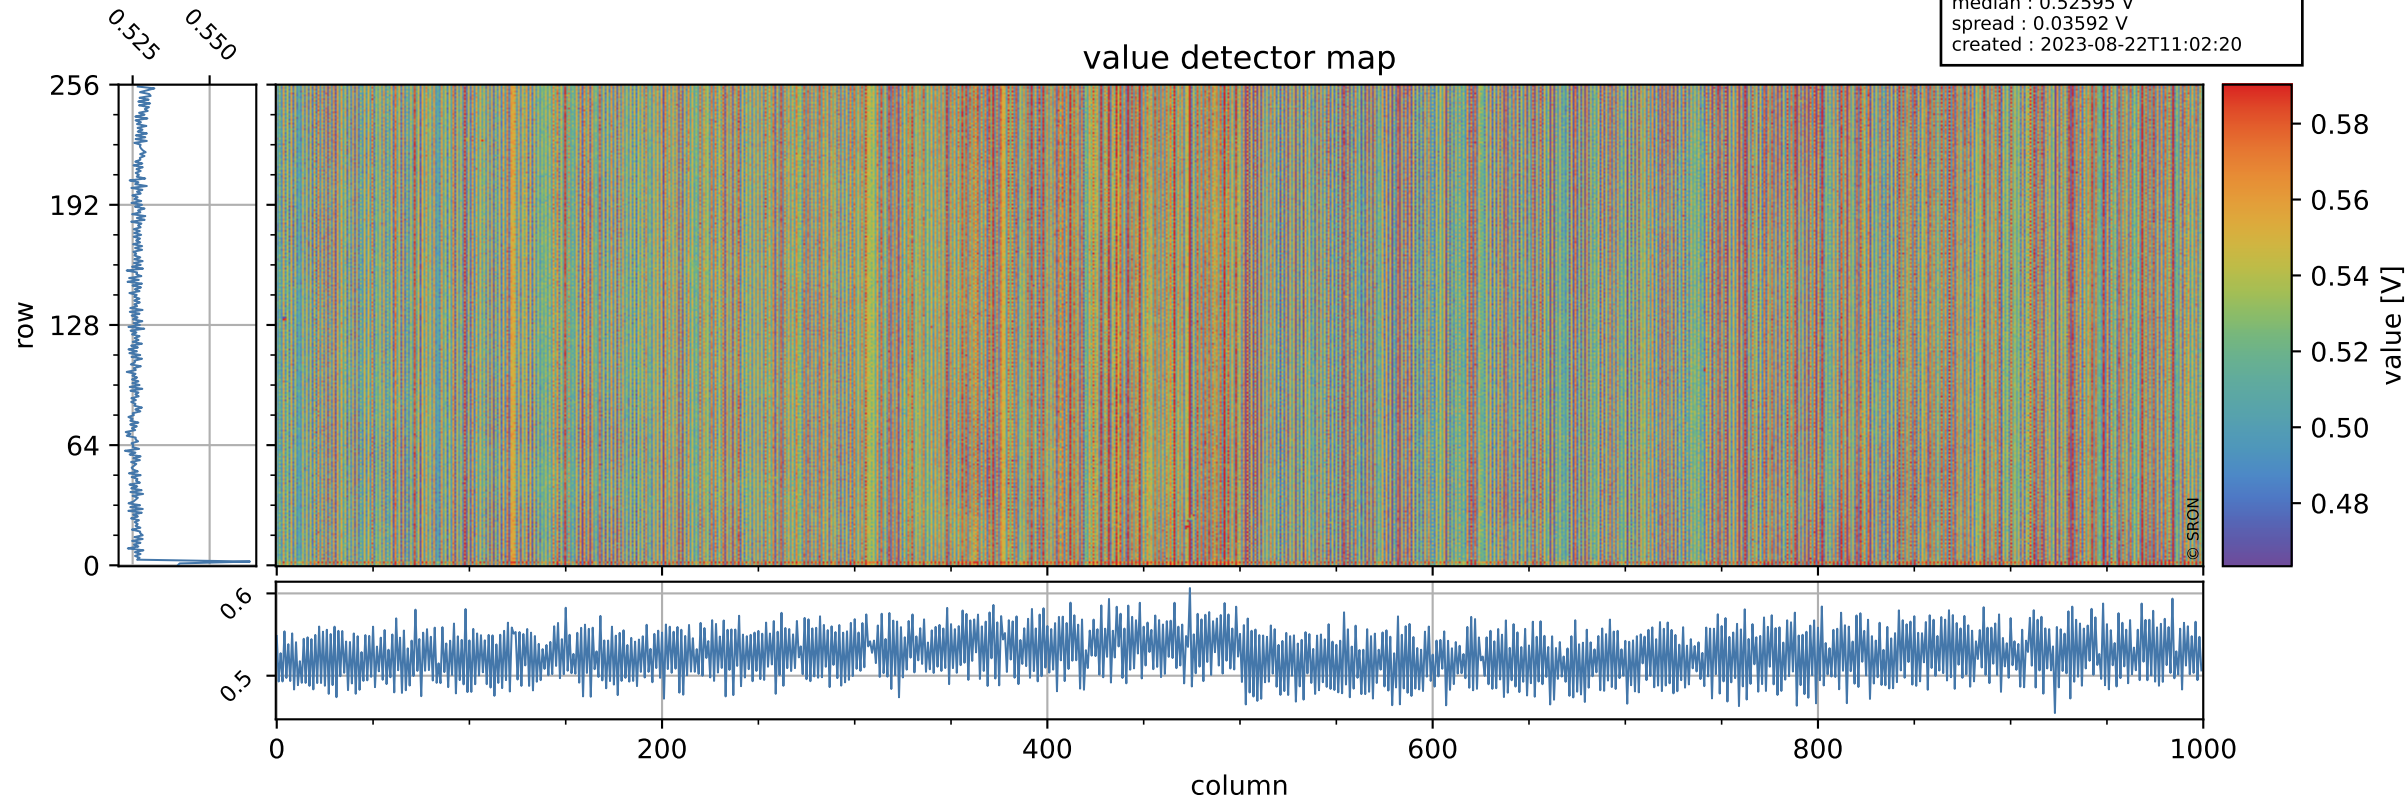

Tropomi SWIR offset (beta nominal)

orbits : 19 in [6877, 6922]
coverage : 2019-02-10 / 2019-02-13
median : 0.52595 V
spread : 0.03592 V
created : 2023-08-22T11:02:20

value detector map

Tropomi SWIR offset (beta nominal)

orbits : 19 in [6877, 6922]
coverage : 2019-02-10 / 2019-02-13
median : 30.126 μV
spread : 18.228 μV
created : 2023-08-22T11:02:21

Tropomi SWIR offset (beta nominal)

orbits : 19 in [6877, 6922]
coverage : 2019-02-10 / 2019-02-13
median : -0.066553 mV
spread : 0.3258 mV
created : 2023-08-22T11:02:21

value compared with SWIR offset CKD

Tropomi SWIR offset (beta nominal) ground-tracks of Sentinel-5P

orbits : 19 in [6877, 6922]
coverage : 2019-02-10 / 2019-02-13
created : 2023-08-22T11:02:21

Tropomi SWIR offset (beta nominal)

orbits : [1867, 6922]
coverage : 2018-02-20 / 2019-02-13
created : 2023-08-22T11:02:22

trend of detector median & temperatures