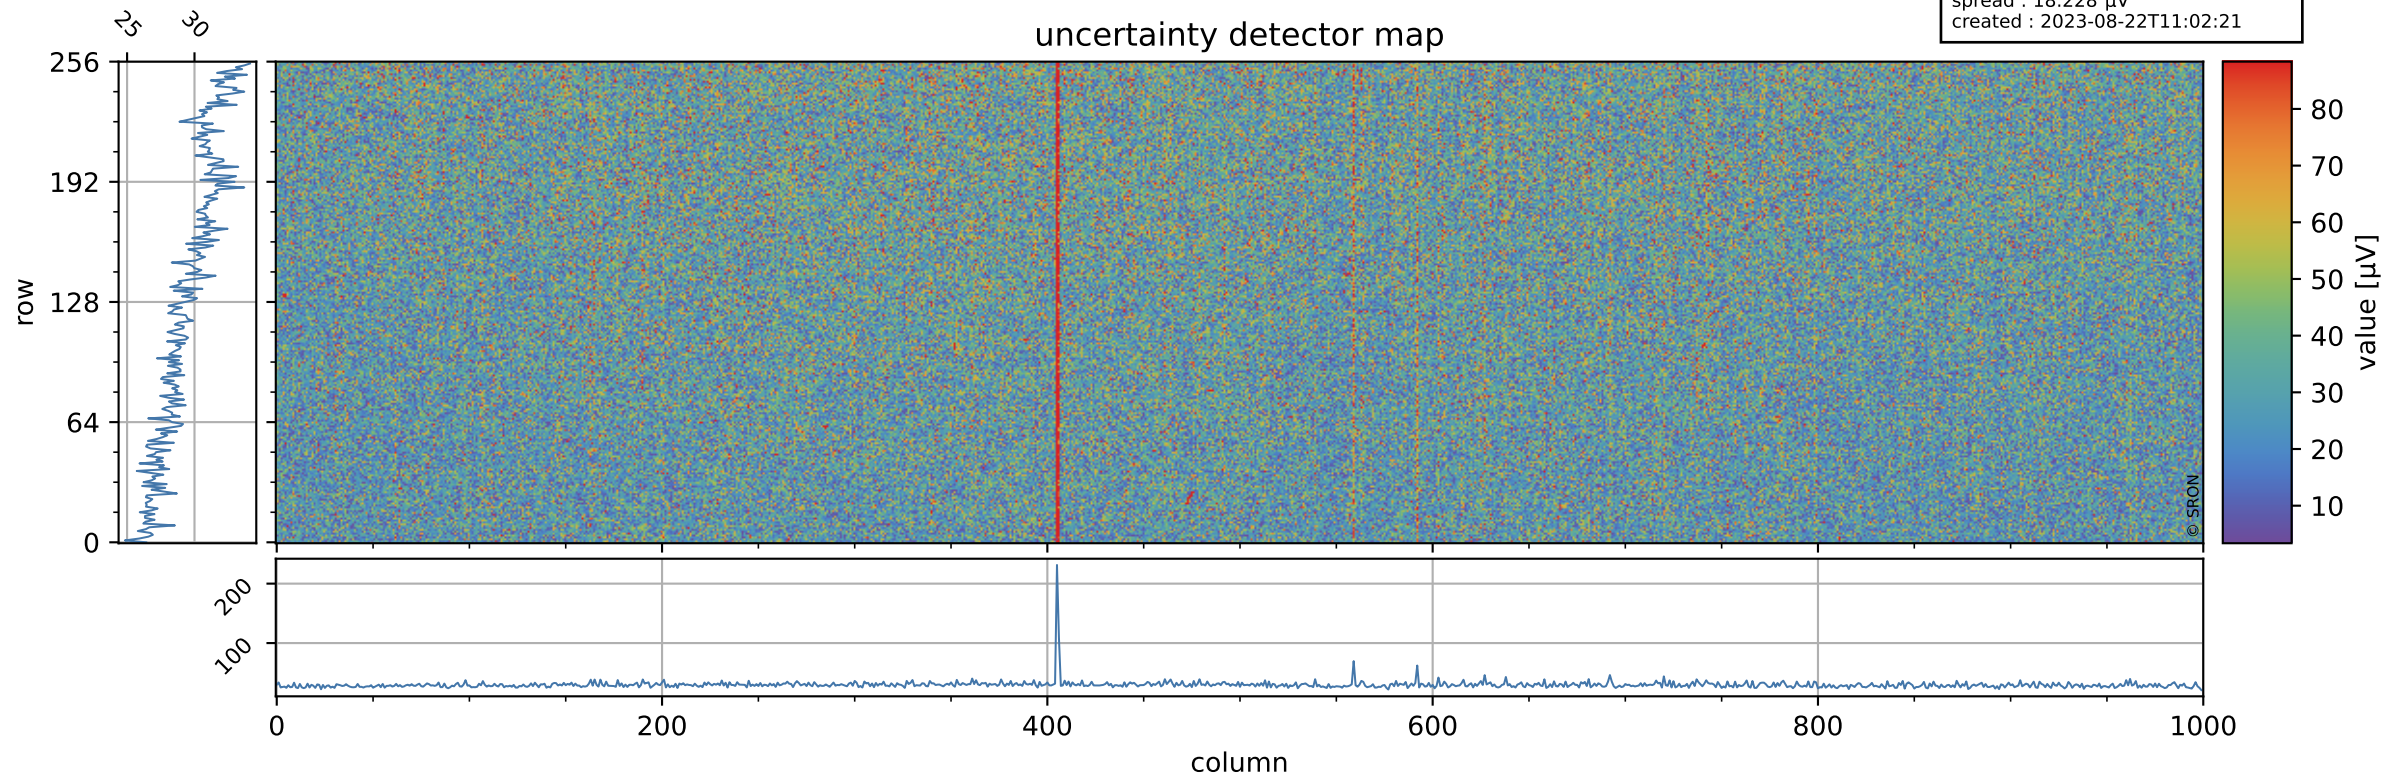

Tropomi SWIR offset (beta nominal)

orbits : 19 in [6877, 6922]
coverage : 2019-02-10 / 2019-02-13
median : 0.52595 V
spread : 0.03592 V
created : 2023-08-22T11:02:20

value detector map

Tropomi SWIR offset (beta nominal)

orbits : 19 in [6877, 6922]
coverage : 2019-02-10 / 2019-02-13
median : 30.126 μV
spread : 18.228 μV
created : 2023-08-22T11:02:21

Tropomi SWIR offset (beta nominal)

orbits : 19 in [6877, 6922]
coverage : 2019-02-10 / 2019-02-13
median : -0.066553 mV
spread : 0.3258 mV
created : 2023-08-22T11:02:21

value compared with SWIR offset CKD

Tropomi SWIR offset (beta nominal) ground-tracks of Sentinel-5P

orbits : 19 in [6877, 6922]
coverage : 2019-02-10 / 2019-02-13
created : 2023-08-22T11:02:21

Tropomi SWIR offset (beta nominal)

orbits : [1867, 6922]
coverage : 2018-02-20 / 2019-02-13
created : 2023-08-22T11:02:22

trend of detector median & temperatures