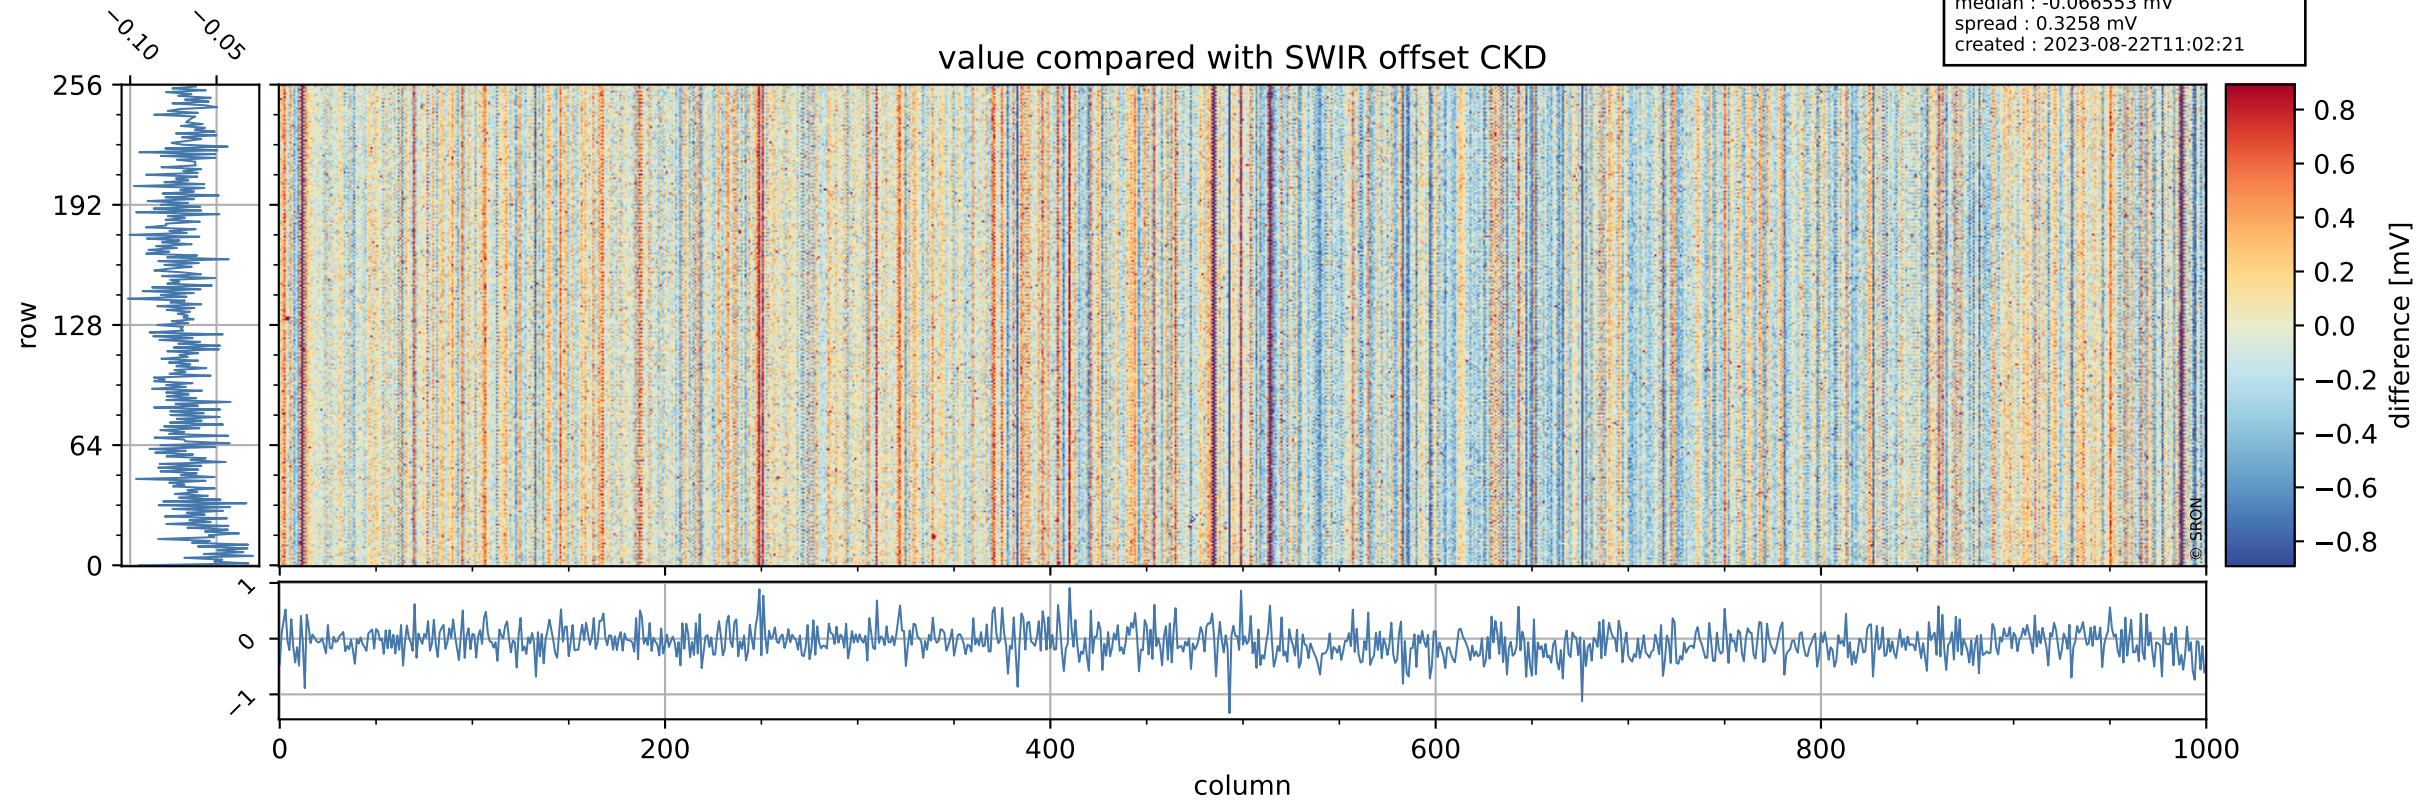

Tropomi SWIR offset (beta nominal)

orbits : 19 in [6877, 6922]
coverage : 2019-02-10 / 2019-02-13
median : 0.52595 V
spread : 0.03592 V
created : 2023-08-22T11:02:20

value detector map

Tropomi SWIR offset (beta nominal)

orbits : 19 in [6877, 6922]
coverage : 2019-02-10 / 2019-02-13
median : 30.126 μV
spread : 18.228 μV
created : 2023-08-22T11:02:21

Tropomi SWIR offset (beta nominal)

orbits : 19 in [6877, 6922]
coverage : 2019-02-10 / 2019-02-13
median : -0.066553 mV
spread : 0.3258 mV
created : 2023-08-22T11:02:21

value compared with SWIR offset CKD

Tropomi SWIR offset (beta nominal) ground-tracks of Sentinel-5P

orbits : 19 in [6877, 6922]
coverage : 2019-02-10 / 2019-02-13
created : 2023-08-22T11:02:21

Tropomi SWIR offset (beta nominal)

orbits : [1867, 6922]
coverage : 2018-02-20 / 2019-02-13
created : 2023-08-22T11:02:22

trend of detector median & temperatures