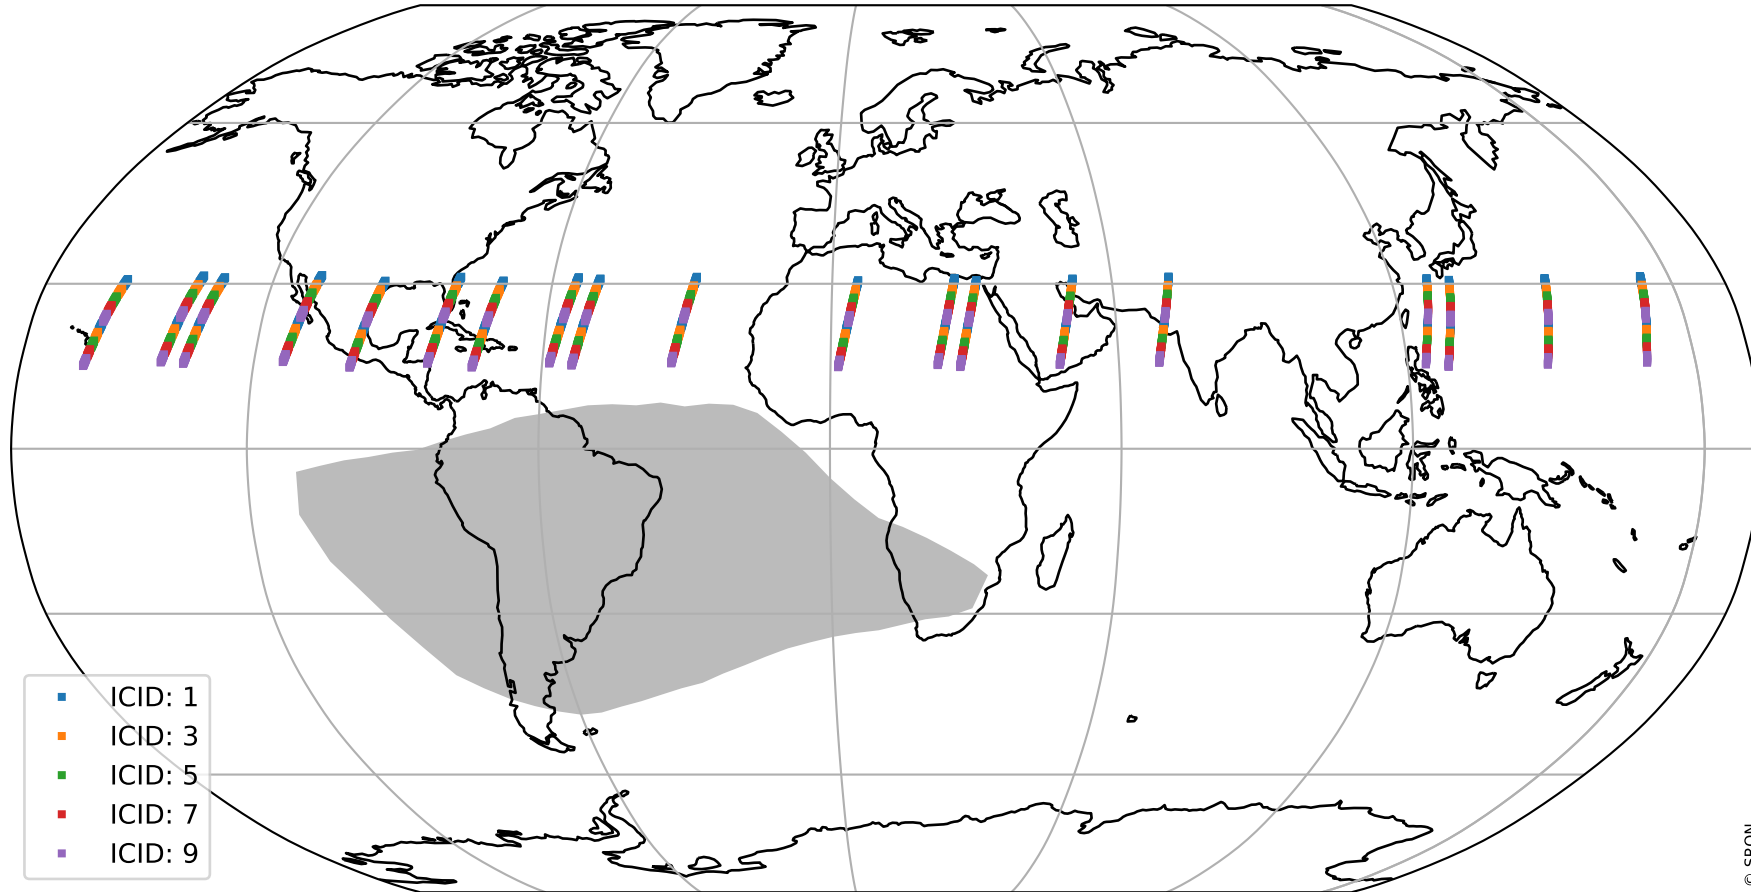

Tropomi SWIR offset (beta nominal)

orbits : 19 in [6877, 6922]
coverage : 2019-02-10 / 2019-02-13
median : 0.52595 V
spread : 0.03592 V
created : 2023-08-22T11:02:20

value detector map

Tropomi SWIR offset (beta nominal)

orbits : 19 in [6877, 6922]
coverage : 2019-02-10 / 2019-02-13
median : 30.126 μV
spread : 18.228 μV
created : 2023-08-22T11:02:21

Tropomi SWIR offset (beta nominal)

orbits : 19 in [6877, 6922]
coverage : 2019-02-10 / 2019-02-13
median : -0.066553 mV
spread : 0.3258 mV
created : 2023-08-22T11:02:21

value compared with SWIR offset CKD

Tropomi SWIR offset (beta nominal) ground-tracks of Sentinel-5P

orbits : 19 in [6877, 6922]
coverage : 2019-02-10 / 2019-02-13
created : 2023-08-22T11:02:21

Tropomi SWIR offset (beta nominal)

orbits : [1867, 6922]
coverage : 2018-02-20 / 2019-02-13
created : 2023-08-22T11:02:22

trend of detector median & temperatures