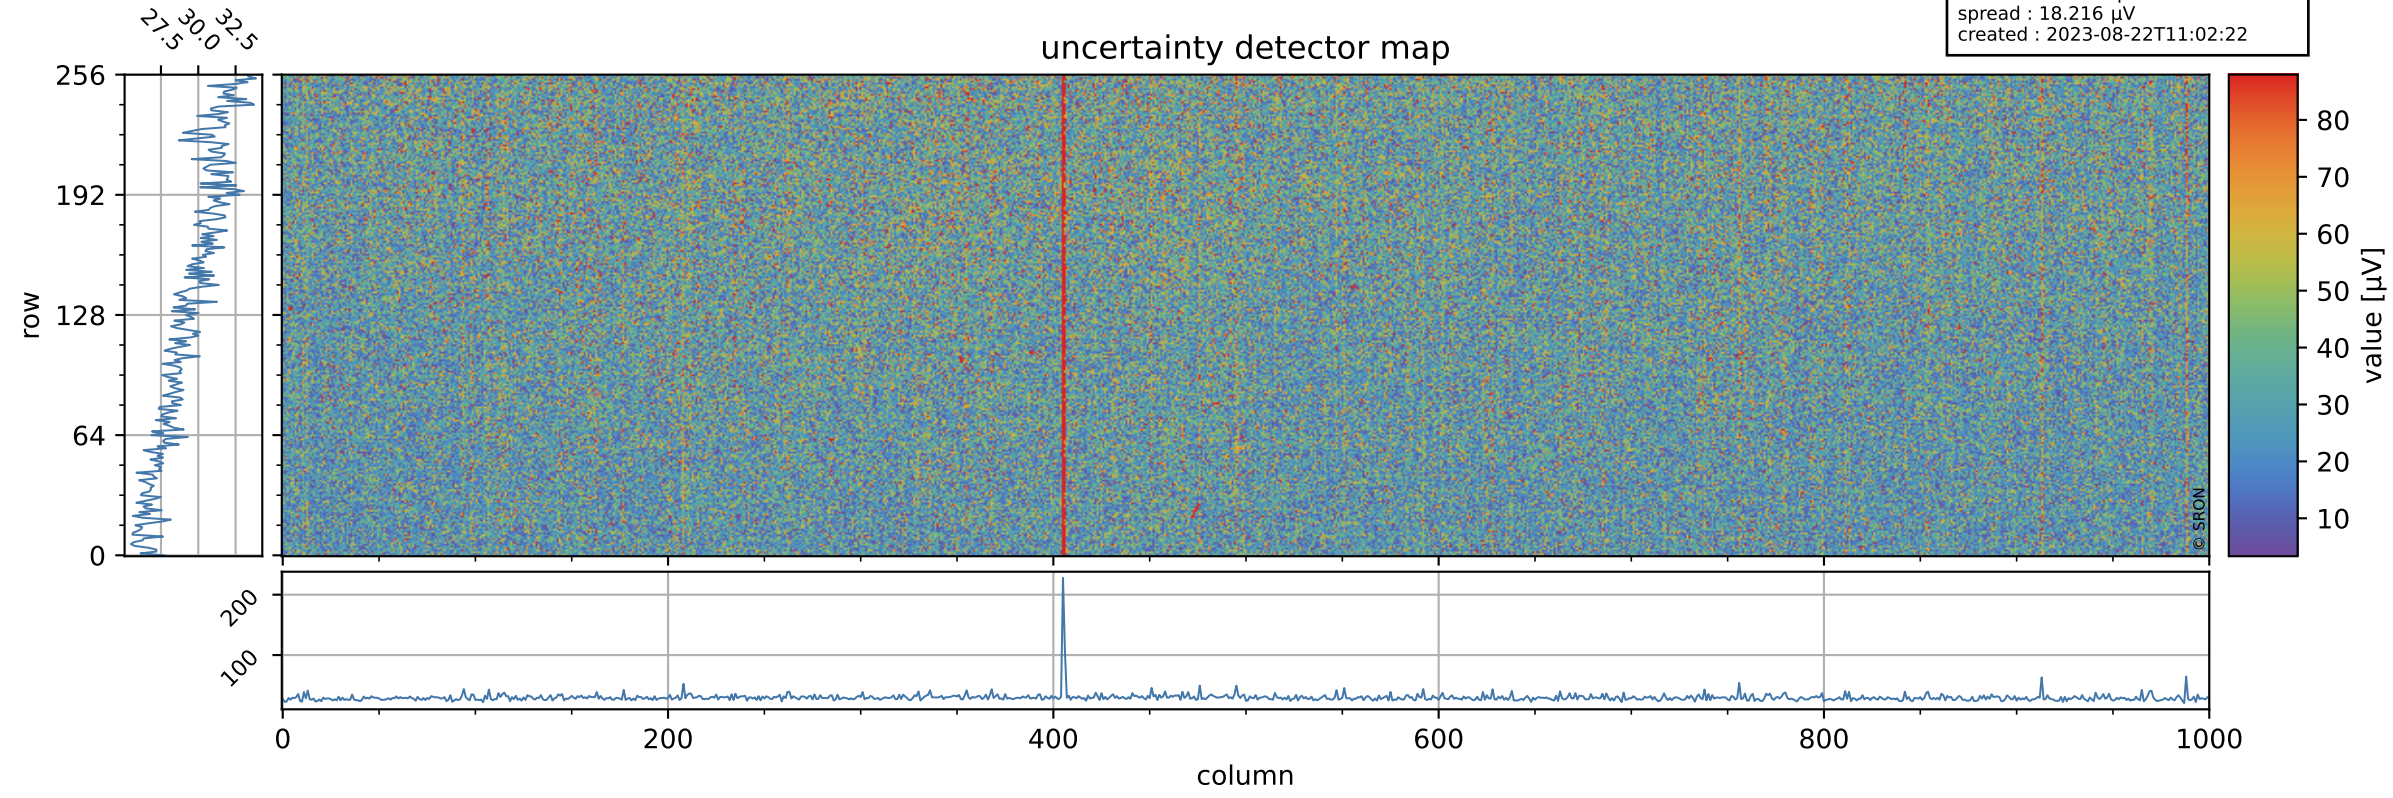

Tropomi SWIR offset (beta nominal)

orbits : 20 in [6922, 6967]
coverage : 2019-02-13 / 2019-02-16
median : 0.52596 V
spread : 0.03592 V
created : 2023-08-22T11:02:22

value detector map

Tropomi SWIR offset (beta nominal)

orbits : 20 in [6922, 6967]
coverage : 2019-02-13 / 2019-02-16
median : 29.949 μV
spread : 18.216 μV
created : 2023-08-22T11:02:22

Tropomi SWIR offset (beta nominal)

orbits : 20 in [6922, 6967]
coverage : 2019-02-13 / 2019-02-16
median : -0.060339 mV
spread : 0.32923 mV
created : 2023-08-22T11:02:23

value compared with SWIR offset CKD

Tropomi SWIR offset (beta nominal) ground-tracks of Sentinel-5P

orbits : 20 in [6922, 6967]
coverage : 2019-02-13 / 2019-02-16
created : 2023-08-22T11:02:23

Tropomi SWIR offset (beta nominal)

orbits : [1867, 6967]
coverage : 2018-02-20 / 2019-02-16
created : 2023-08-22T11:02:23

trend of detector median & temperatures