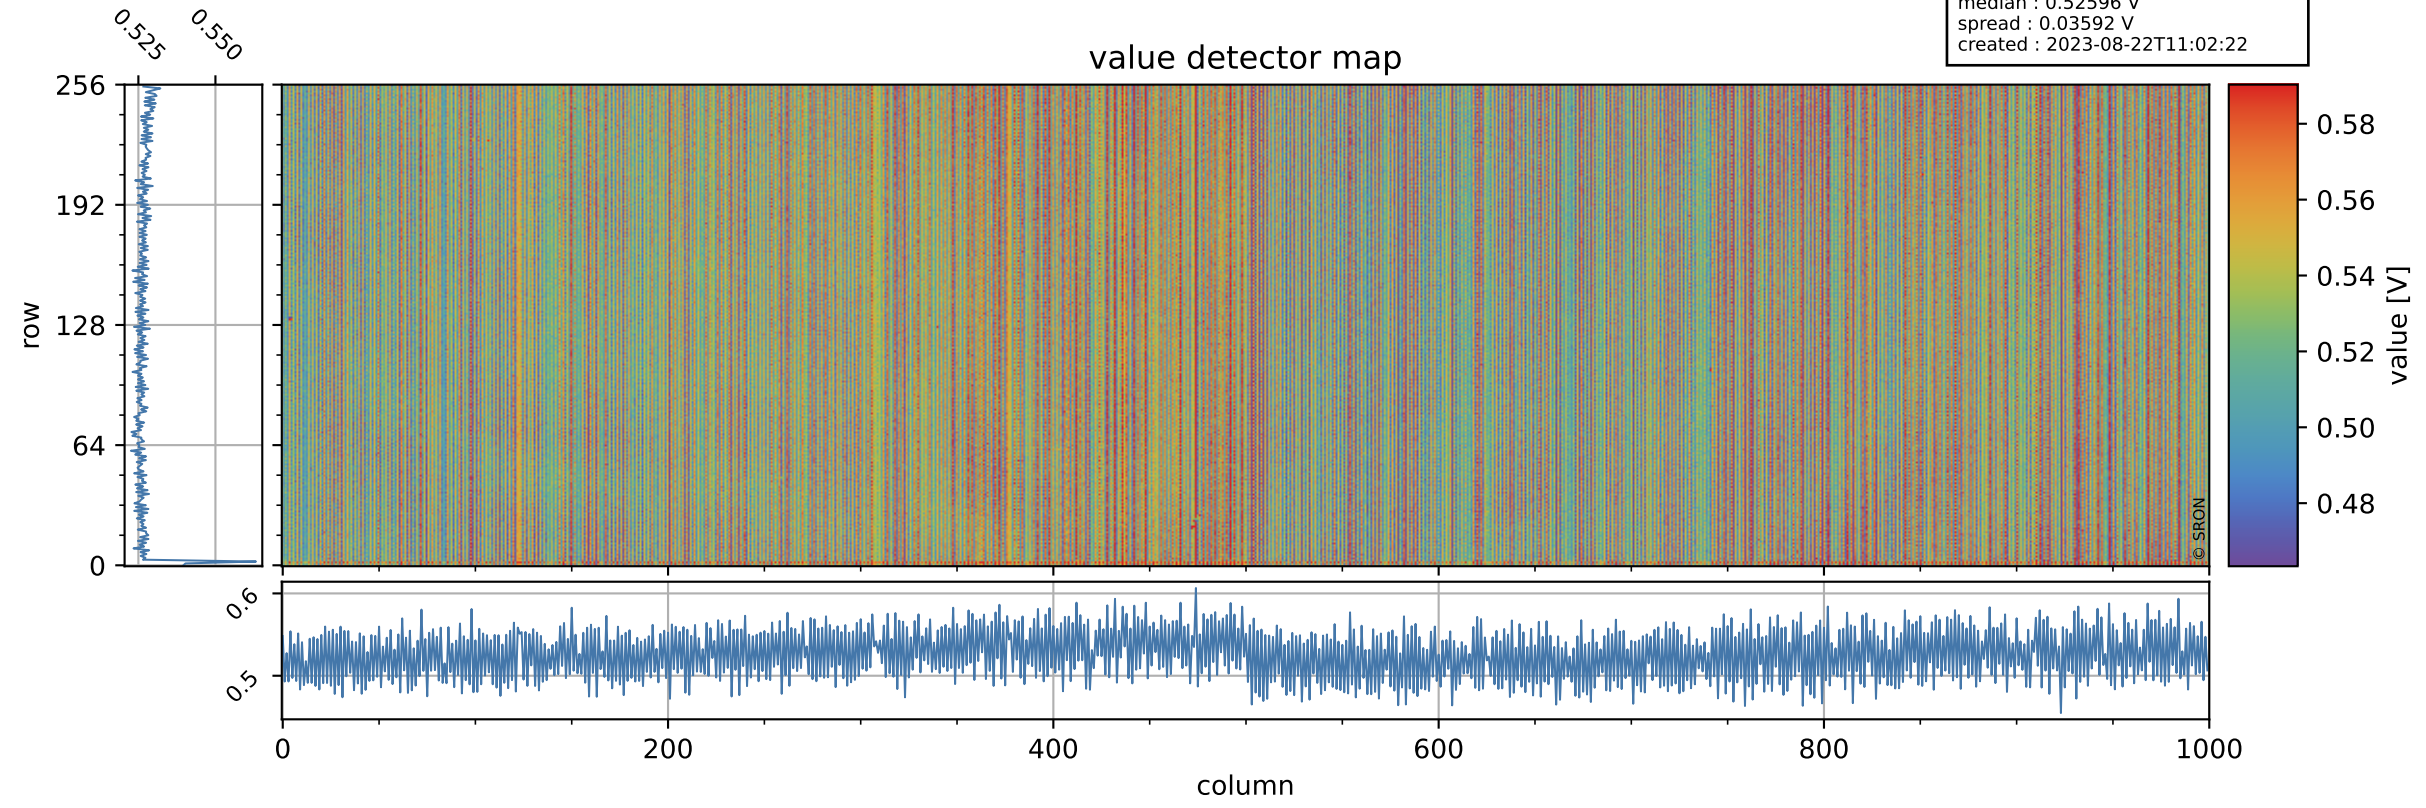

Tropomi SWIR offset (beta nominal)

orbits : 20 in [6922, 6967]
coverage : 2019-02-13 / 2019-02-16
median : 0.52596 V
spread : 0.03592 V
created : 2023-08-22T11:02:22

value detector map

Tropomi SWIR offset (beta nominal)

orbits : 20 in [6922, 6967]
coverage : 2019-02-13 / 2019-02-16
median : 29.949 μV
spread : 18.216 μV
created : 2023-08-22T11:02:22

Tropomi SWIR offset (beta nominal)

orbits : 20 in [6922, 6967]
coverage : 2019-02-13 / 2019-02-16
median : -0.060339 mV
spread : 0.32923 mV
created : 2023-08-22T11:02:23

value compared with SWIR offset CKD

Tropomi SWIR offset (beta nominal) ground-tracks of Sentinel-5P

orbits : 20 in [6922, 6967]
coverage : 2019-02-13 / 2019-02-16
created : 2023-08-22T11:02:23

Tropomi SWIR offset (beta nominal)

orbits : [1867, 6967]
coverage : 2018-02-20 / 2019-02-16
created : 2023-08-22T11:02:23

trend of detector median & temperatures