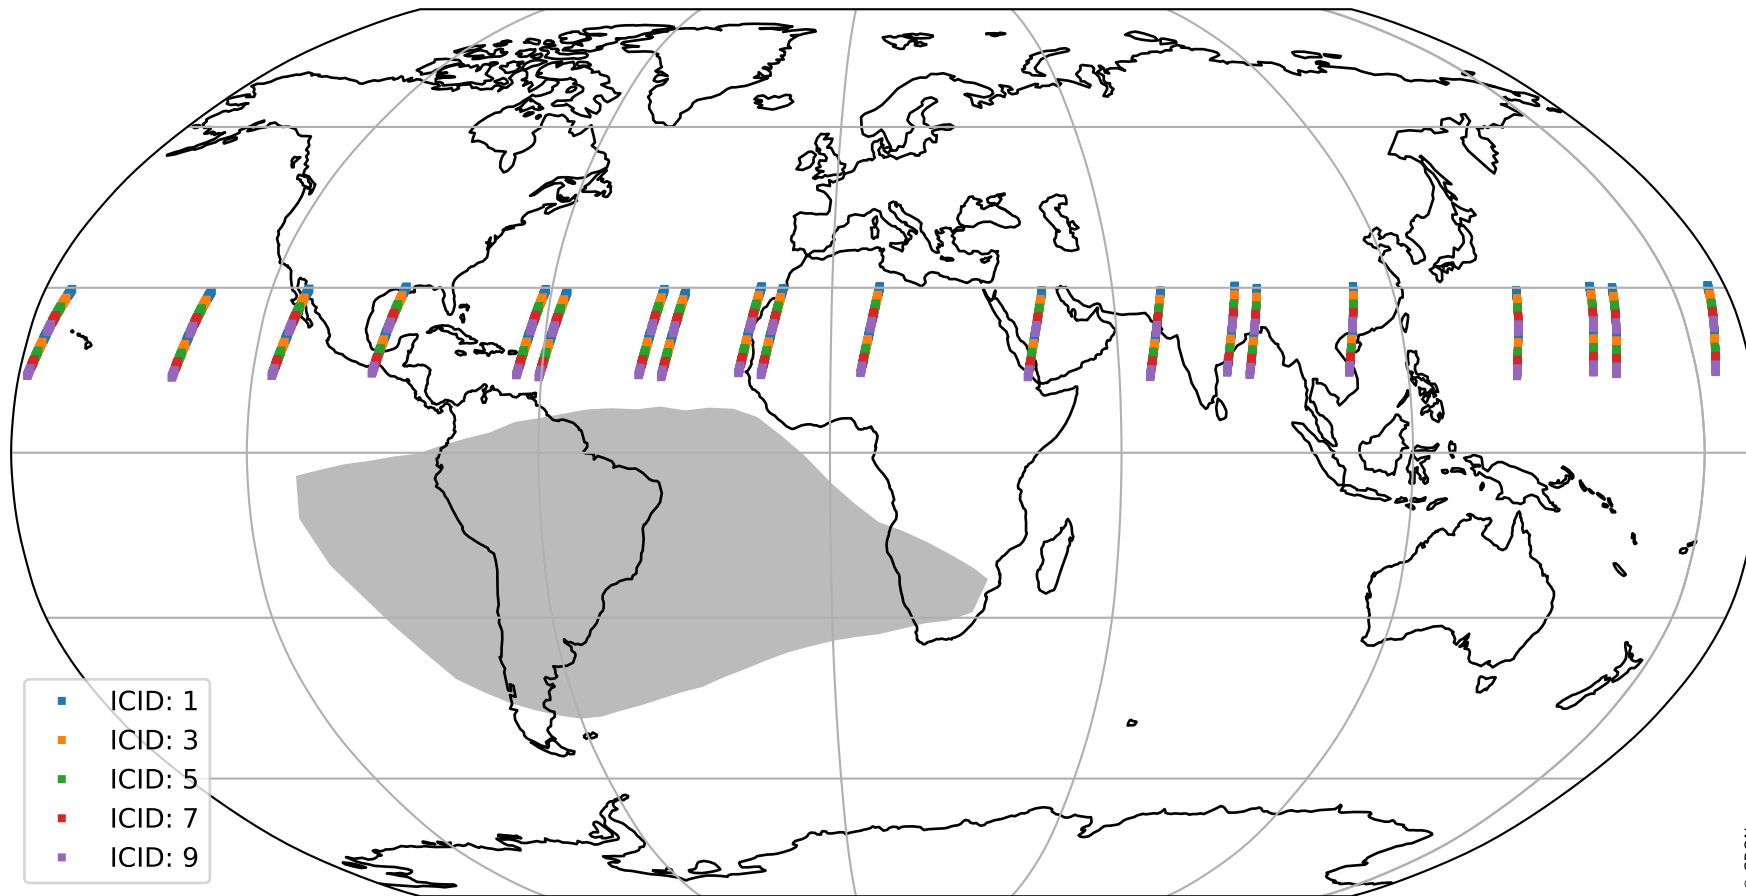

Tropomi SWIR offset (beta nominal)

orbits : 20 in [6922, 6967]
coverage : 2019-02-13 / 2019-02-16
median : 0.52596 V
spread : 0.03592 V
created : 2023-08-22T11:02:22

value detector map

Tropomi SWIR offset (beta nominal)

orbits : 20 in [6922, 6967]
coverage : 2019-02-13 / 2019-02-16
median : 29.949 μV
spread : 18.216 μV
created : 2023-08-22T11:02:22

Tropomi SWIR offset (beta nominal)

orbits : 20 in [6922, 6967]
coverage : 2019-02-13 / 2019-02-16
median : -0.060339 mV
spread : 0.32923 mV
created : 2023-08-22T11:02:23

value compared with SWIR offset CKD

Tropomi SWIR offset (beta nominal) ground-tracks of Sentinel-5P

orbits : 20 in [6922, 6967]
coverage : 2019-02-13 / 2019-02-16
created : 2023-08-22T11:02:23

Tropomi SWIR offset (beta nominal)

orbits : [1867, 6967]
coverage : 2018-02-20 / 2019-02-16
created : 2023-08-22T11:02:23

trend of detector median & temperatures