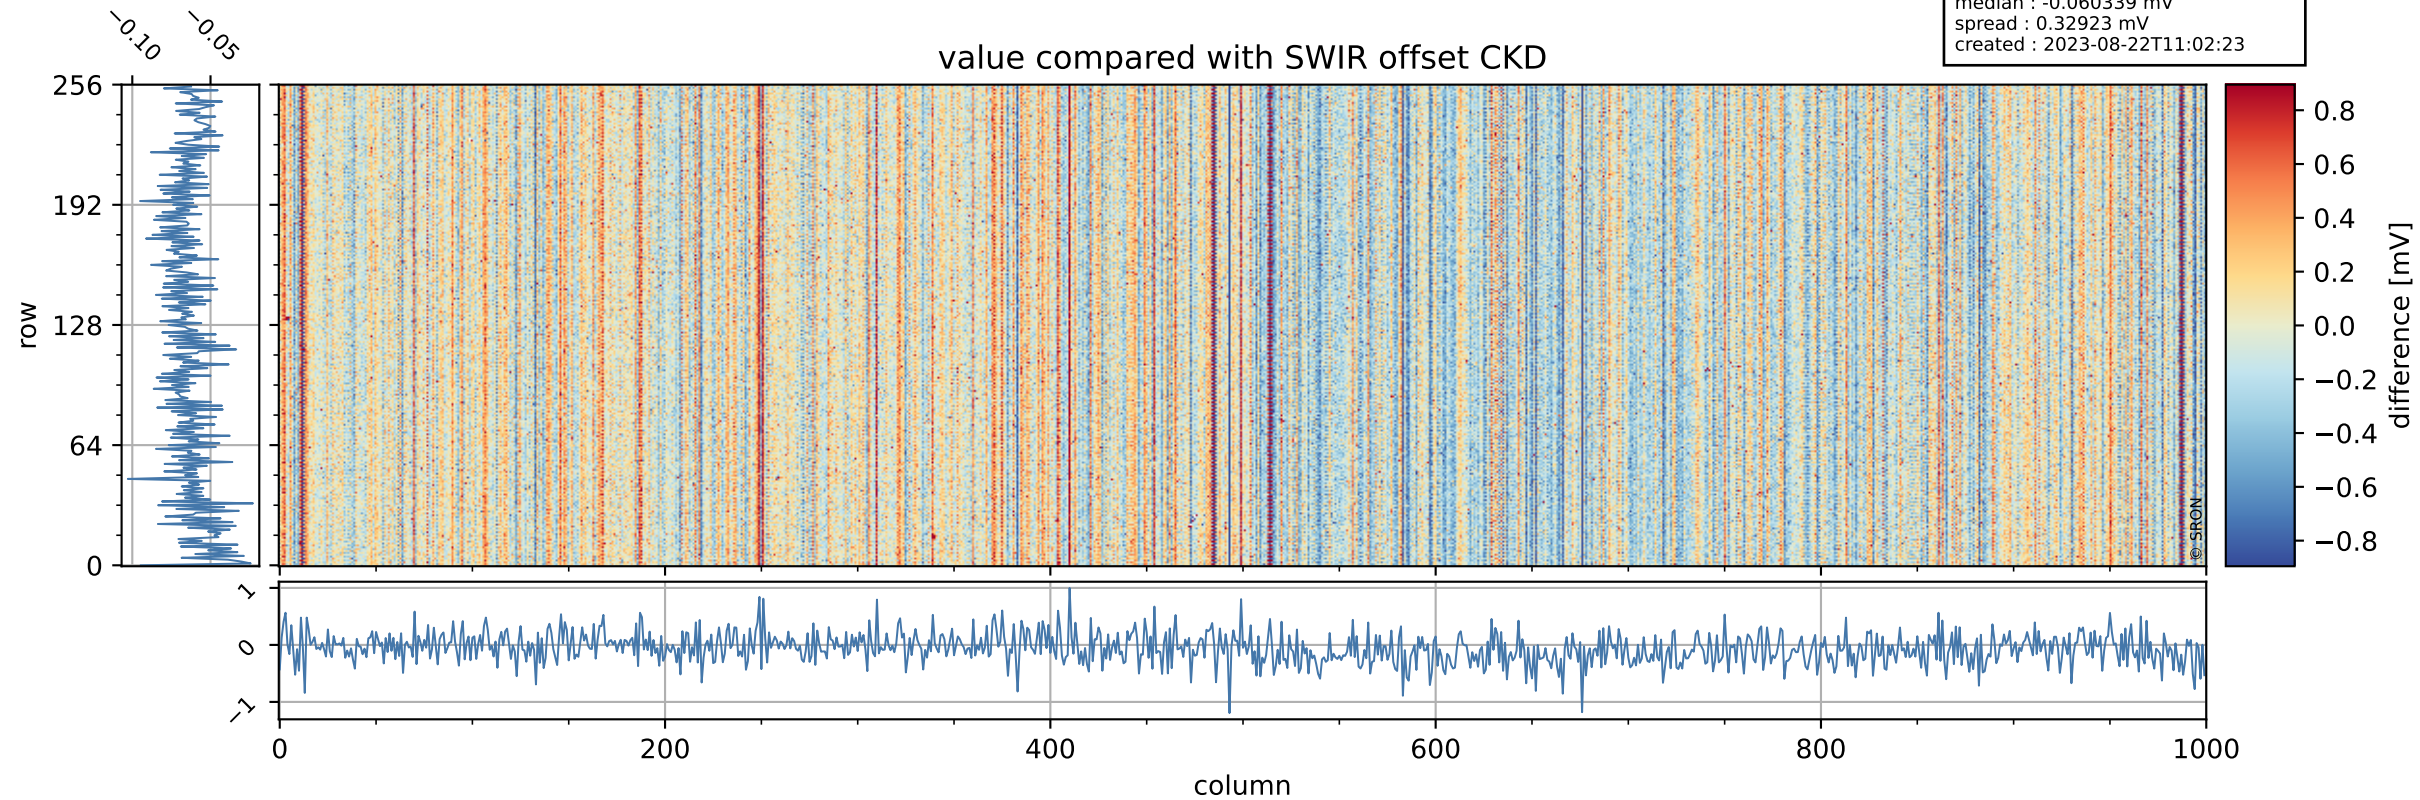

Tropomi SWIR offset (beta nominal)

orbits : 20 in [6922, 6967]
coverage : 2019-02-13 / 2019-02-16
median : 0.52596 V
spread : 0.03592 V
created : 2023-08-22T11:02:22

value detector map

Tropomi SWIR offset (beta nominal)

orbits : 20 in [6922, 6967]
coverage : 2019-02-13 / 2019-02-16
median : 29.949 μV
spread : 18.216 μV
created : 2023-08-22T11:02:22

Tropomi SWIR offset (beta nominal)

orbits : 20 in [6922, 6967]
coverage : 2019-02-13 / 2019-02-16
median : -0.060339 mV
spread : 0.32923 mV
created : 2023-08-22T11:02:23

value compared with SWIR offset CKD

Tropomi SWIR offset (beta nominal) ground-tracks of Sentinel-5P

orbits : 20 in [6922, 6967]
coverage : 2019-02-13 / 2019-02-16
created : 2023-08-22T11:02:23

Tropomi SWIR offset (beta nominal)

orbits : [1867, 6967]
coverage : 2018-02-20 / 2019-02-16
created : 2023-08-22T11:02:23

trend of detector median & temperatures