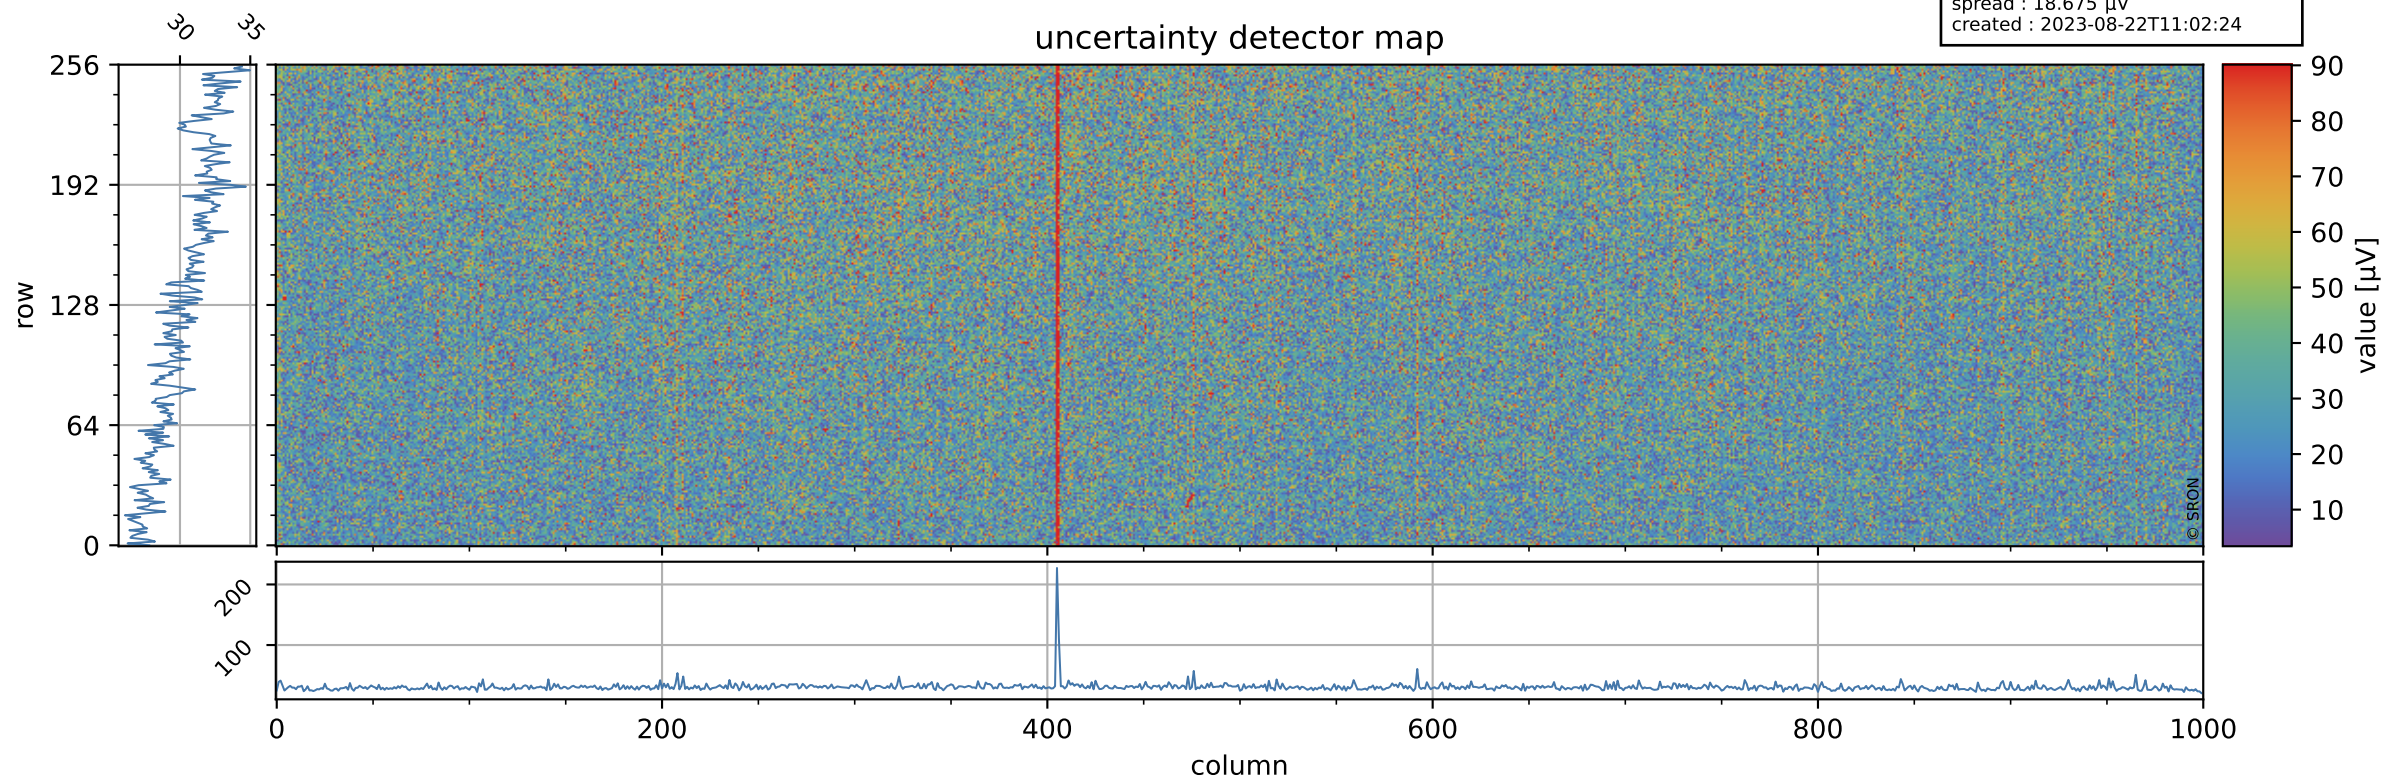

Tropomi SWIR offset (beta nominal)

orbits : 18 in [6967, 7012]
coverage : 2019-02-16 / 2019-02-19
median : 0.52596 V
spread : 0.035917 V
created : 2023-08-22T11:02:24

value detector map

Tropomi SWIR offset (beta nominal)

orbits : 18 in [6967, 7012]
coverage : 2019-02-16 / 2019-02-19
median : 30.915 μV
spread : 18.675 μV
created : 2023-08-22T11:02:24

Tropomi SWIR offset (beta nominal)

orbits : 18 in [6967, 7012]
coverage : 2019-02-16 / 2019-02-19
median : -0.070474 mV
spread : 0.32884 mV
created : 2023-08-22T11:02:25

value compared with SWIR offset CKD

Tropomi SWIR offset (beta nominal) ground-tracks of Sentinel-5P

orbits : 18 in [6967, 7012]
coverage : 2019-02-16 / 2019-02-19
created : 2023-08-22T11:02:25

Tropomi SWIR offset (beta nominal)

orbits : [1867, 7012]
coverage : 2018-02-20 / 2019-02-19
created : 2023-08-22T11:02:25

trend of detector median & temperatures