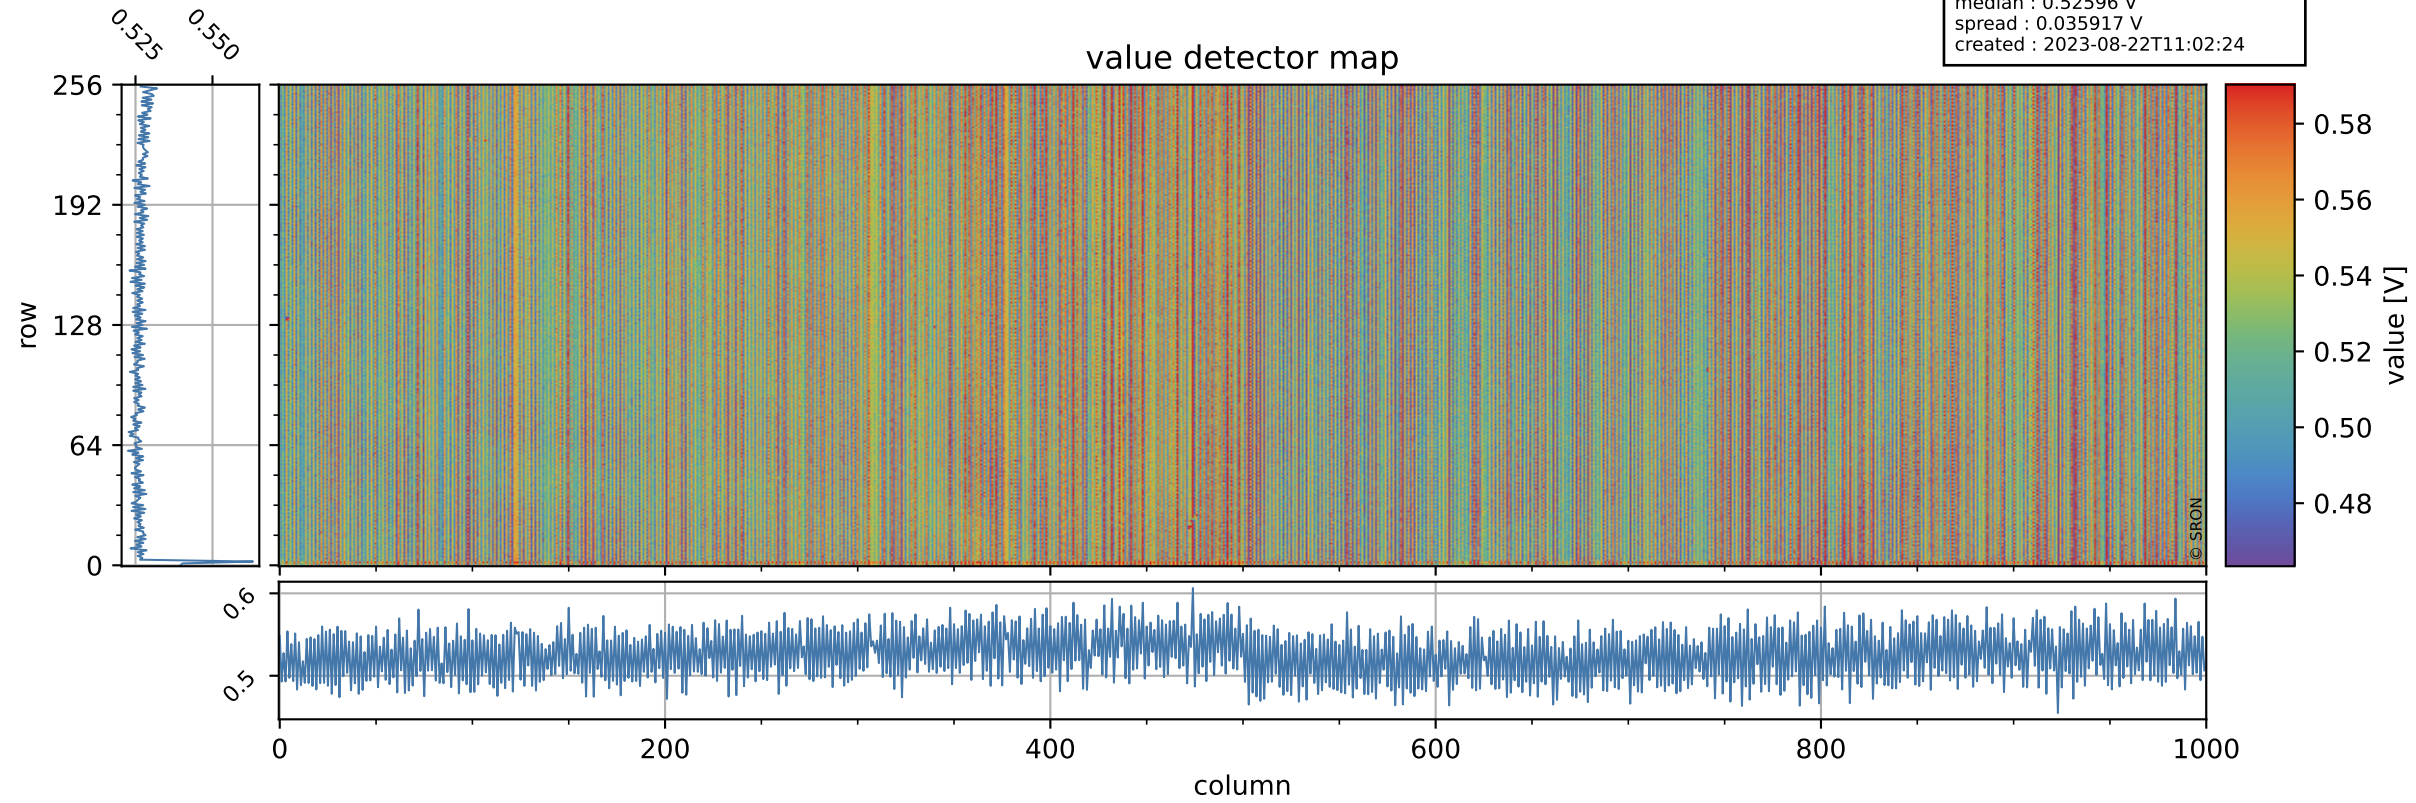

Tropomi SWIR offset (beta nominal)

orbits : 18 in [6967, 7012]
coverage : 2019-02-16 / 2019-02-19
median : 0.52596 V
spread : 0.035917 V
created : 2023-08-22T11:02:24

value detector map

Tropomi SWIR offset (beta nominal)

orbits : 18 in [6967, 7012]
coverage : 2019-02-16 / 2019-02-19
median : 30.915 μV
spread : 18.675 μV
created : 2023-08-22T11:02:24

Tropomi SWIR offset (beta nominal)

orbits : 18 in [6967, 7012]
coverage : 2019-02-16 / 2019-02-19
median : -0.070474 mV
spread : 0.32884 mV
created : 2023-08-22T11:02:25

value compared with SWIR offset CKD

Tropomi SWIR offset (beta nominal) ground-tracks of Sentinel-5P

orbits : 18 in [6967, 7012]
coverage : 2019-02-16 / 2019-02-19
created : 2023-08-22T11:02:25

Tropomi SWIR offset (beta nominal)

orbits : [1867, 7012]
coverage : 2018-02-20 / 2019-02-19
created : 2023-08-22T11:02:25

trend of detector median & temperatures