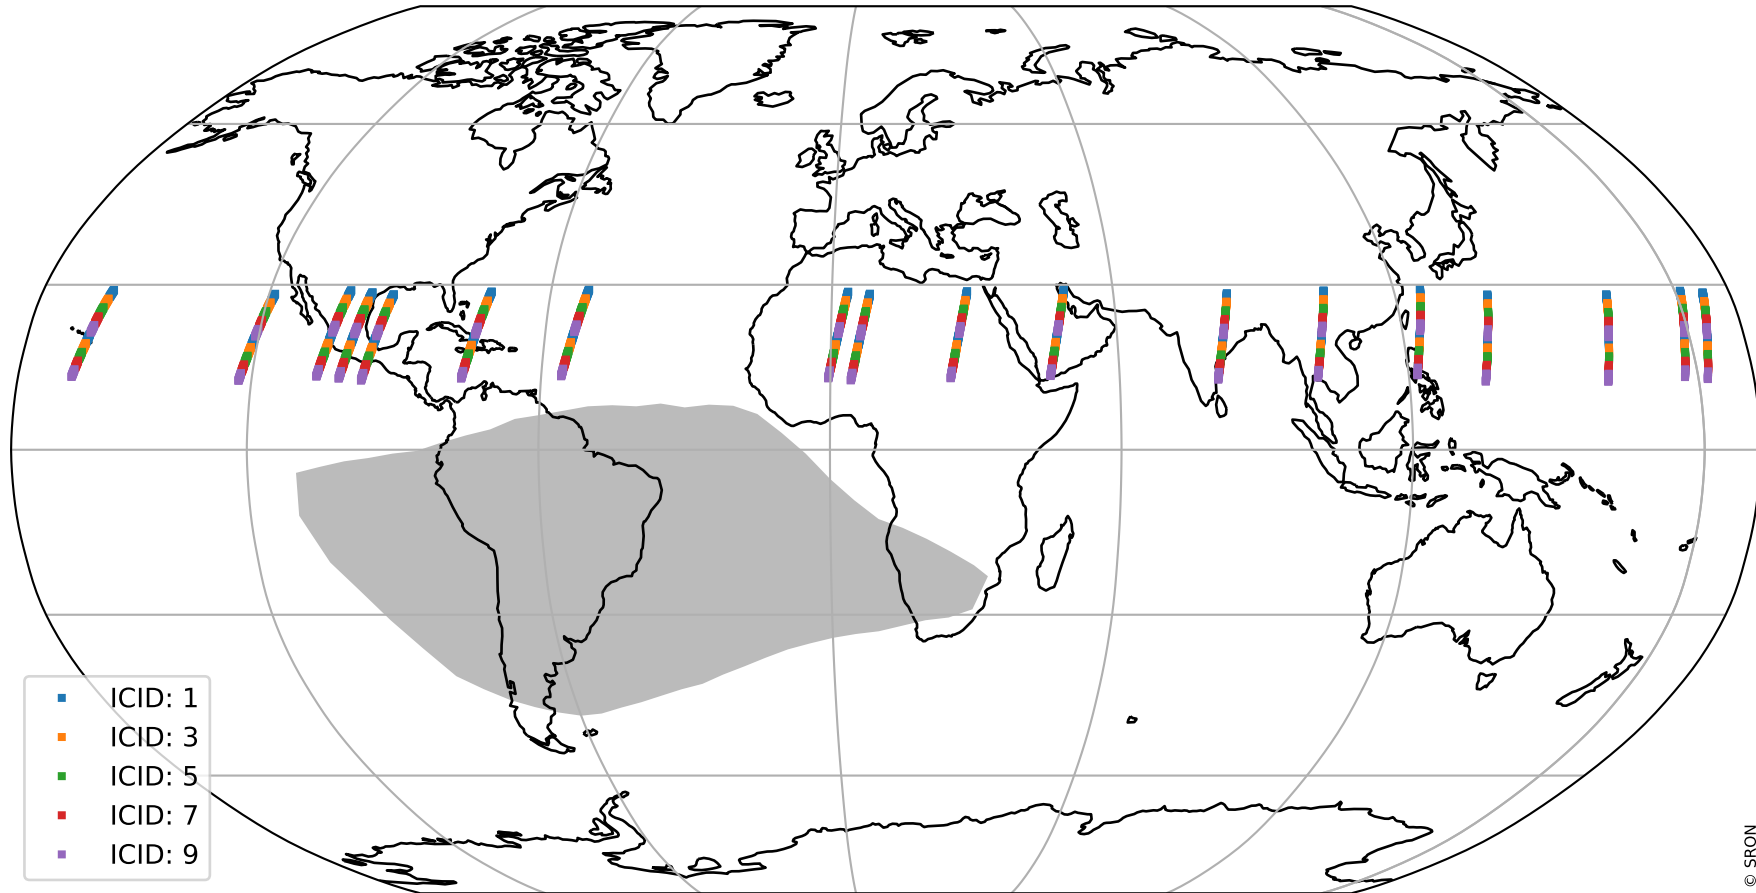

Tropomi SWIR offset (beta nominal)

orbits : 18 in [6967, 7012]
coverage : 2019-02-16 / 2019-02-19
median : 0.52596 V
spread : 0.035917 V
created : 2023-08-22T11:02:24

value detector map

Tropomi SWIR offset (beta nominal)

orbits : 18 in [6967, 7012]
coverage : 2019-02-16 / 2019-02-19
median : 30.915 μV
spread : 18.675 μV
created : 2023-08-22T11:02:24

Tropomi SWIR offset (beta nominal)

orbits : 18 in [6967, 7012]
coverage : 2019-02-16 / 2019-02-19
median : -0.070474 mV
spread : 0.32884 mV
created : 2023-08-22T11:02:25

value compared with SWIR offset CKD

Tropomi SWIR offset (beta nominal) ground-tracks of Sentinel-5P

orbits : 18 in [6967, 7012]
coverage : 2019-02-16 / 2019-02-19
created : 2023-08-22T11:02:25

Tropomi SWIR offset (beta nominal)

orbits : [1867, 7012]
coverage : 2018-02-20 / 2019-02-19
created : 2023-08-22T11:02:25

trend of detector median & temperatures