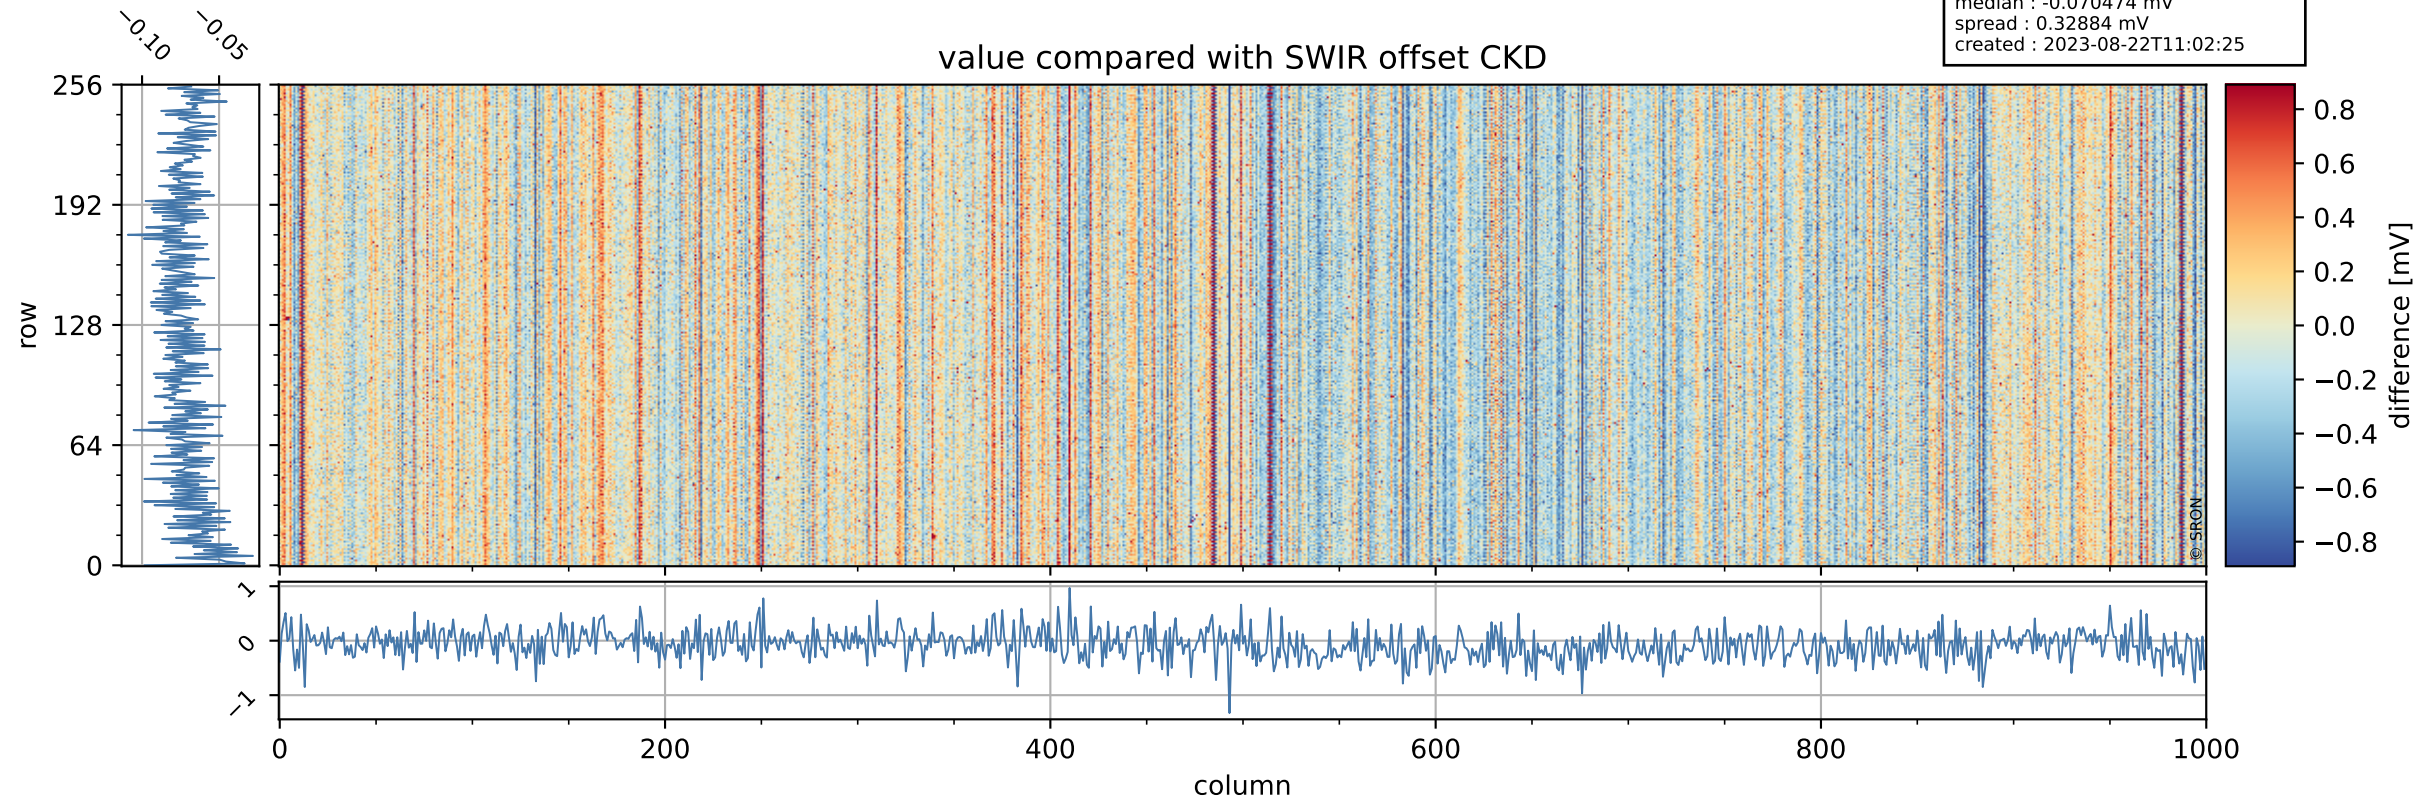

Tropomi SWIR offset (beta nominal)

orbits : 18 in [6967, 7012]
coverage : 2019-02-16 / 2019-02-19
median : 0.52596 V
spread : 0.035917 V
created : 2023-08-22T11:02:24

value detector map

Tropomi SWIR offset (beta nominal)

orbits : 18 in [6967, 7012]
coverage : 2019-02-16 / 2019-02-19
median : 30.915 μV
spread : 18.675 μV
created : 2023-08-22T11:02:24

Tropomi SWIR offset (beta nominal)

orbits : 18 in [6967, 7012]
coverage : 2019-02-16 / 2019-02-19
median : -0.070474 mV
spread : 0.32884 mV
created : 2023-08-22T11:02:25

value compared with SWIR offset CKD

Tropomi SWIR offset (beta nominal) ground-tracks of Sentinel-5P

orbits : 18 in [6967, 7012]
coverage : 2019-02-16 / 2019-02-19
created : 2023-08-22T11:02:25

Tropomi SWIR offset (beta nominal)

orbits : [1867, 7012]
coverage : 2018-02-20 / 2019-02-19
created : 2023-08-22T11:02:25

trend of detector median & temperatures