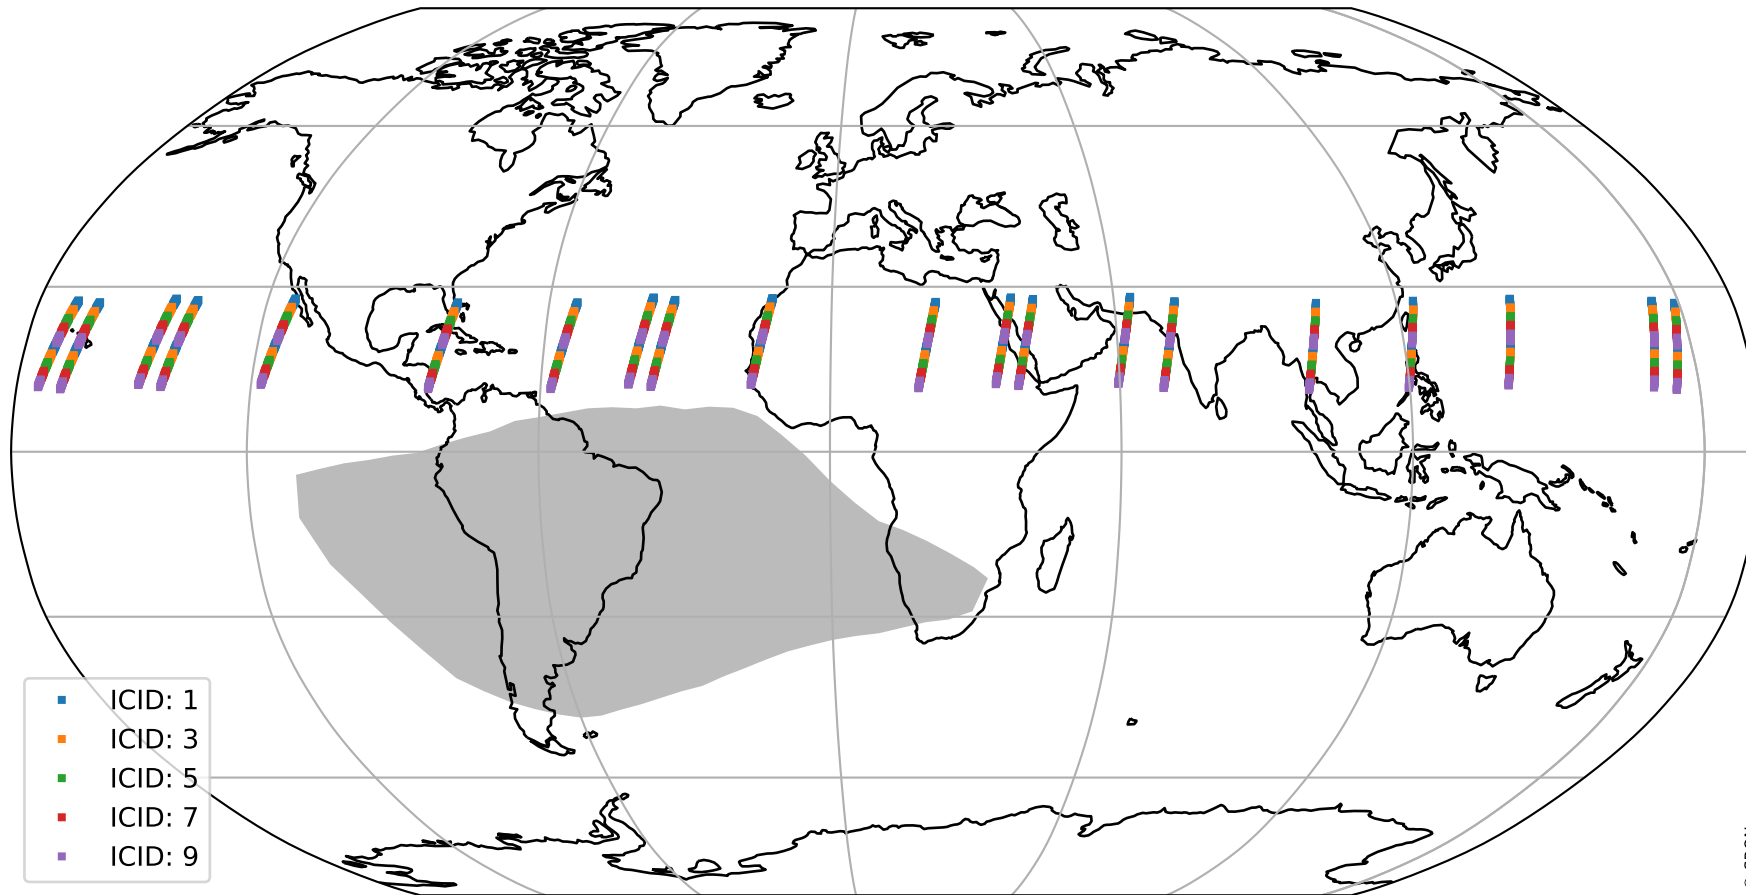

Tropomi SWIR offset (beta nominal)

orbits : 20 in [7012, 7057]
coverage : 2019-02-19 / 2019-02-22
median : 0.52596 V
spread : 0.035913 V
created : 2023-08-22T11:02:26

value detector map

Tropomi SWIR offset (beta nominal)

orbits : 20 in [7012, 7057]
coverage : 2019-02-19 / 2019-02-22
median : 29.999 μV
spread : 18.305 μV
created : 2023-08-22T11:02:26

Tropomi SWIR offset (beta nominal)

orbits : 20 in [7012, 7057]
coverage : 2019-02-19 / 2019-02-22
median : -0.060467 mV
spread : 0.32855 mV
created : 2023-08-22T11:02:26

value compared with SWIR offset CKD

Tropomi SWIR offset (beta nominal) ground-tracks of Sentinel-5P

orbits : 20 in [7012, 7057]
coverage : 2019-02-19 / 2019-02-22
created : 2023-08-22T11:02:27

Tropomi SWIR offset (beta nominal)

orbits : [1867, 7057]
coverage : 2018-02-20 / 2019-02-22
created : 2023-08-22T11:02:27

trend of detector median & temperatures