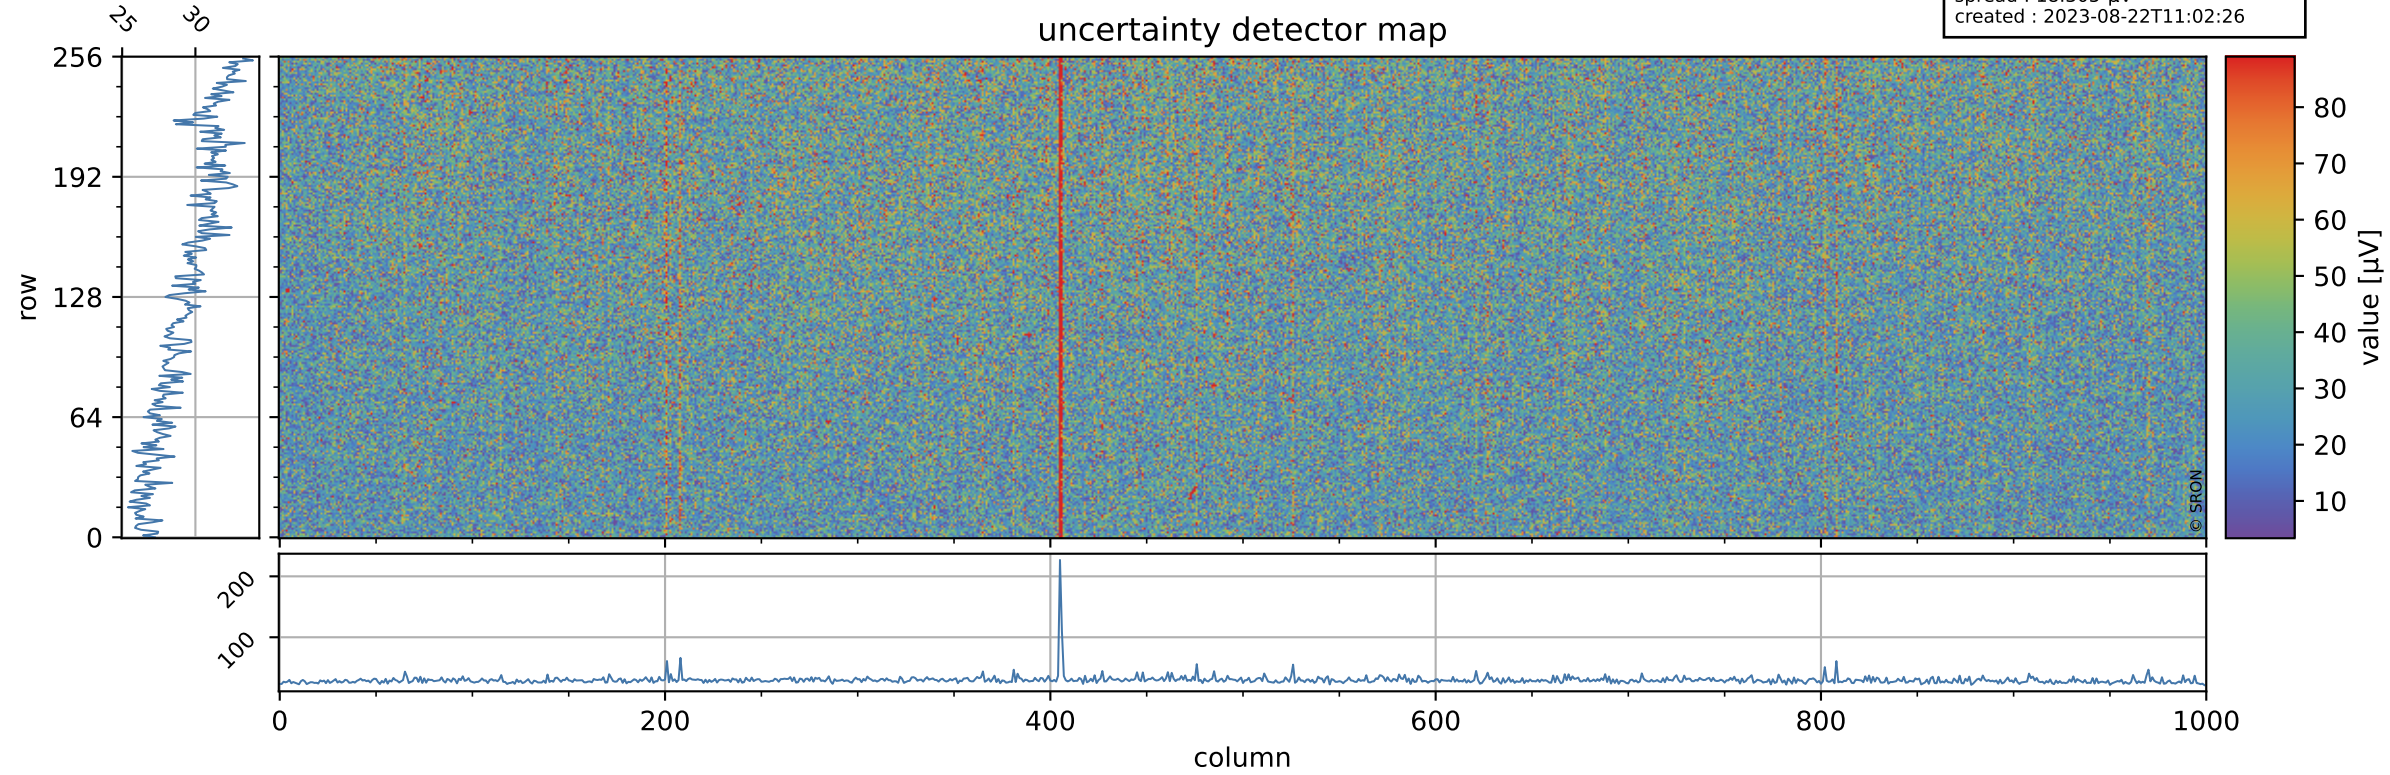

Tropomi SWIR offset (beta nominal)

orbits : 20 in [7012, 7057]
coverage : 2019-02-19 / 2019-02-22
median : 0.52596 V
spread : 0.035913 V
created : 2023-08-22T11:02:26

value detector map

Tropomi SWIR offset (beta nominal)

orbits : 20 in [7012, 7057]
coverage : 2019-02-19 / 2019-02-22
median : 29.999 μV
spread : 18.305 μV
created : 2023-08-22T11:02:26

Tropomi SWIR offset (beta nominal)

orbits : 20 in [7012, 7057]
coverage : 2019-02-19 / 2019-02-22
median : -0.060467 mV
spread : 0.32855 mV
created : 2023-08-22T11:02:26

value compared with SWIR offset CKD

Tropomi SWIR offset (beta nominal) ground-tracks of Sentinel-5P

orbits : 20 in [7012, 7057]
coverage : 2019-02-19 / 2019-02-22
created : 2023-08-22T11:02:27

Tropomi SWIR offset (beta nominal)

orbits : [1867, 7057]
coverage : 2018-02-20 / 2019-02-22
created : 2023-08-22T11:02:27

trend of detector median & temperatures