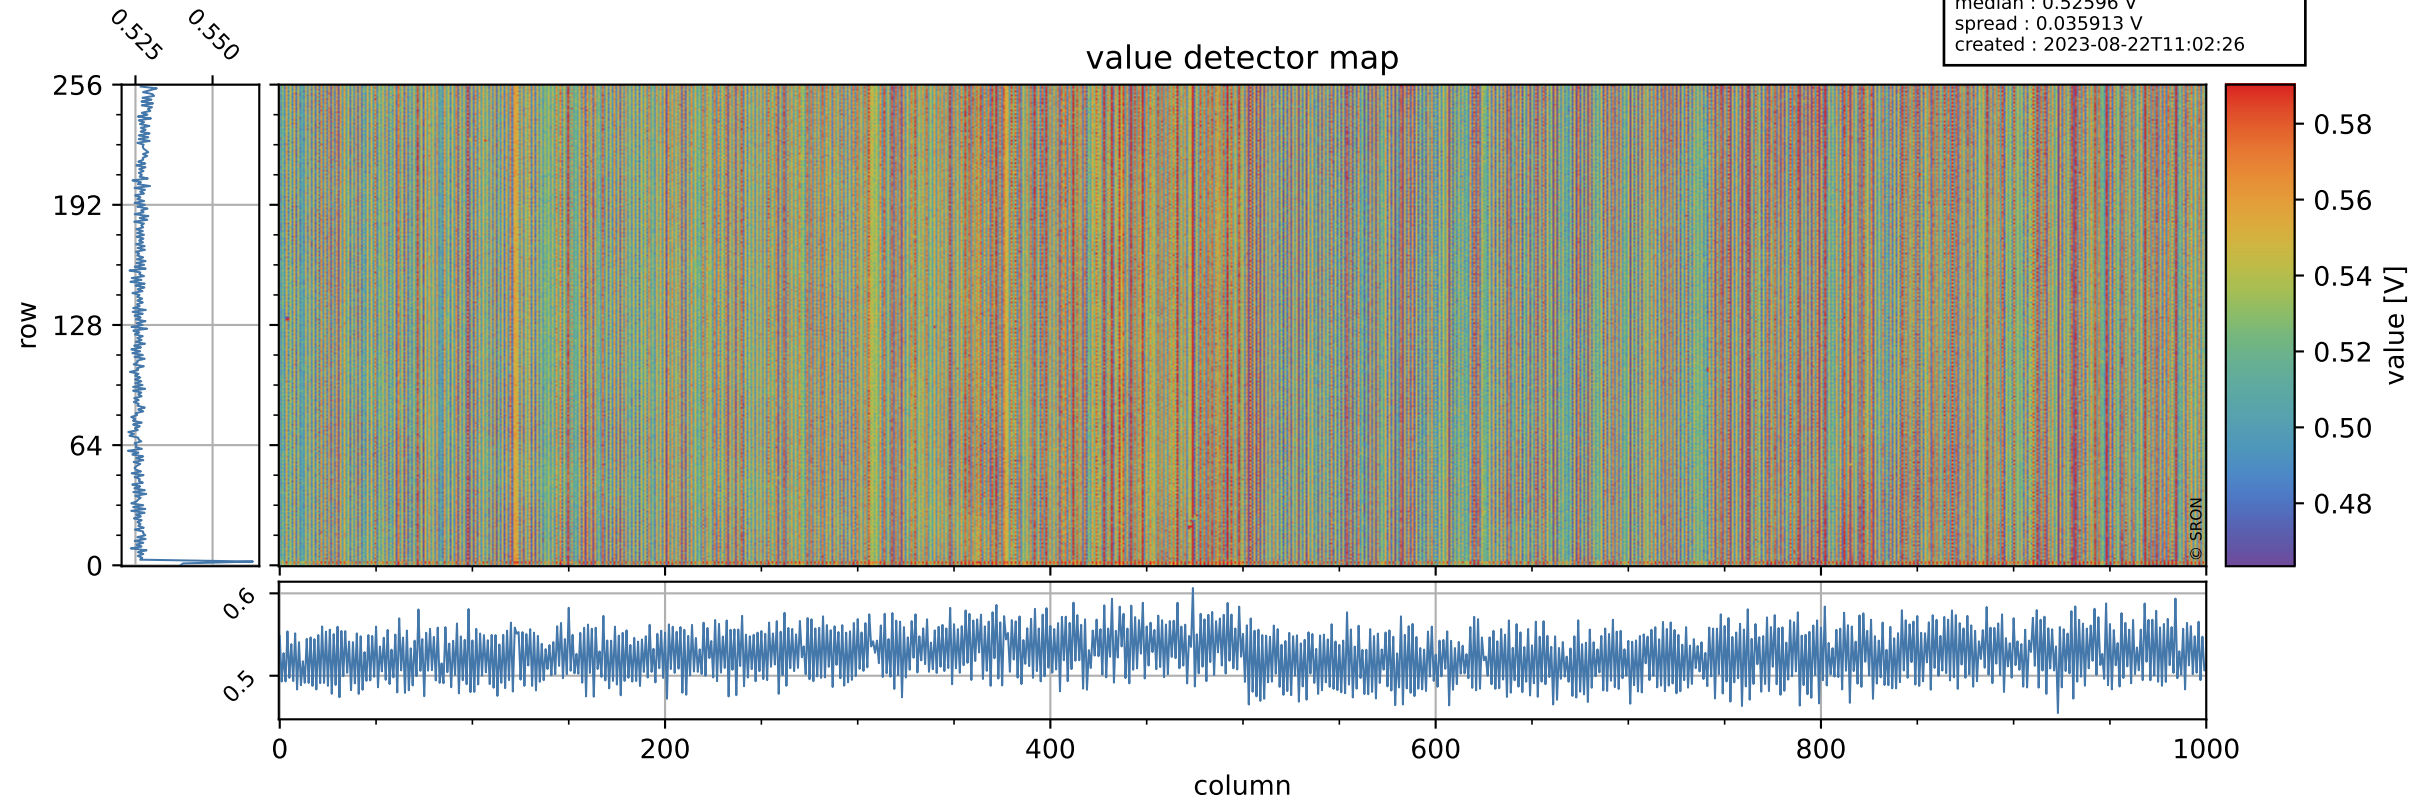

Tropomi SWIR offset (beta nominal)

orbits : 20 in [7012, 7057]
coverage : 2019-02-19 / 2019-02-22
median : 0.52596 V
spread : 0.035913 V
created : 2023-08-22T11:02:26

value detector map

Tropomi SWIR offset (beta nominal)

orbits : 20 in [7012, 7057]
coverage : 2019-02-19 / 2019-02-22
median : 29.999 μV
spread : 18.305 μV
created : 2023-08-22T11:02:26

Tropomi SWIR offset (beta nominal)

orbits : 20 in [7012, 7057]
coverage : 2019-02-19 / 2019-02-22
median : -0.060467 mV
spread : 0.32855 mV
created : 2023-08-22T11:02:26

value compared with SWIR offset CKD

Tropomi SWIR offset (beta nominal) ground-tracks of Sentinel-5P

orbits : 20 in [7012, 7057]
coverage : 2019-02-19 / 2019-02-22
created : 2023-08-22T11:02:27

Tropomi SWIR offset (beta nominal)

orbits : [1867, 7057]
coverage : 2018-02-20 / 2019-02-22
created : 2023-08-22T11:02:27

trend of detector median & temperatures