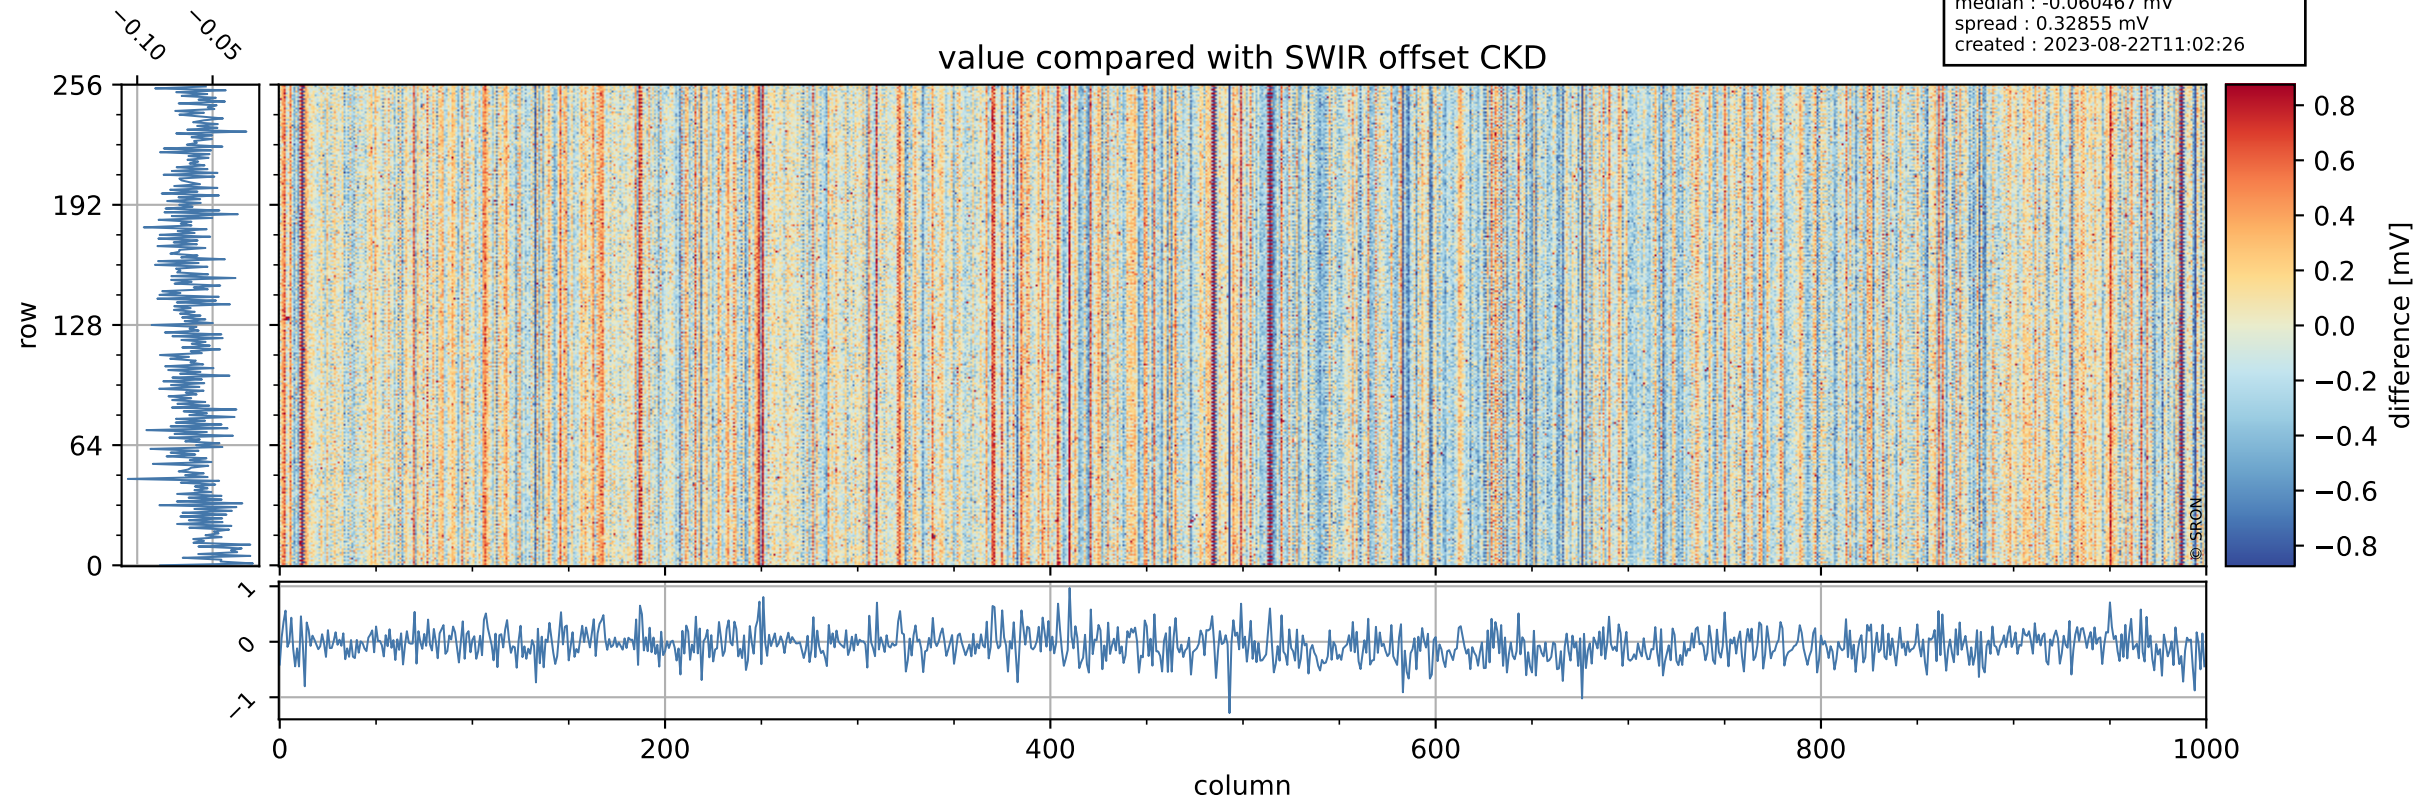

Tropomi SWIR offset (beta nominal)

orbits : 20 in [7012, 7057]
coverage : 2019-02-19 / 2019-02-22
median : 0.52596 V
spread : 0.035913 V
created : 2023-08-22T11:02:26

value detector map

Tropomi SWIR offset (beta nominal)

orbits : 20 in [7012, 7057]
coverage : 2019-02-19 / 2019-02-22
median : 29.999 μV
spread : 18.305 μV
created : 2023-08-22T11:02:26

Tropomi SWIR offset (beta nominal)

orbits : 20 in [7012, 7057]
coverage : 2019-02-19 / 2019-02-22
median : -0.060467 mV
spread : 0.32855 mV
created : 2023-08-22T11:02:26

value compared with SWIR offset CKD

Tropomi SWIR offset (beta nominal) ground-tracks of Sentinel-5P

orbits : 20 in [7012, 7057]
coverage : 2019-02-19 / 2019-02-22
created : 2023-08-22T11:02:27

Tropomi SWIR offset (beta nominal)

orbits : [1867, 7057]
coverage : 2018-02-20 / 2019-02-22
created : 2023-08-22T11:02:27

trend of detector median & temperatures