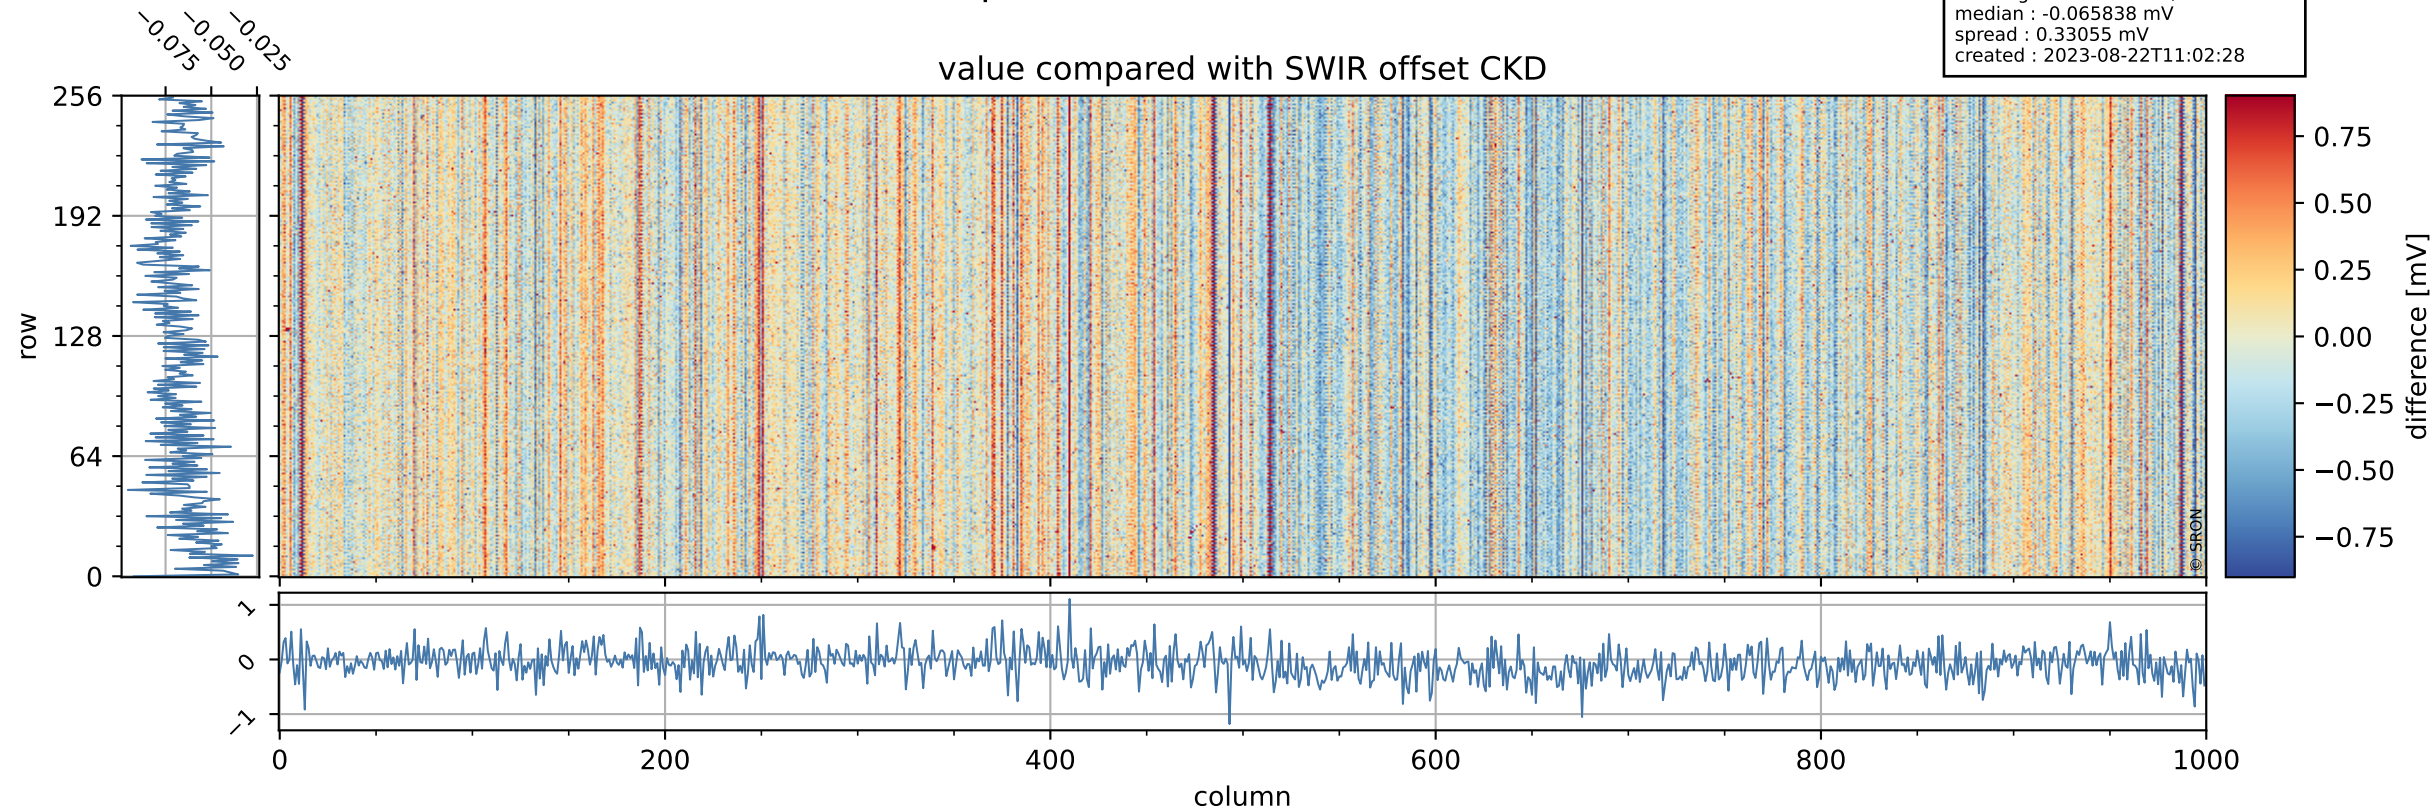

Tropomi SWIR offset (beta nominal)

orbits : 19 in [7057, 7102]
coverage : 2019-02-23 / 2019-02-26
median : 0.52595 V
spread : 0.035915 V
created : 2023-08-22T11:02:28

value detector map

Tropomi SWIR offset (beta nominal)

orbits : 19 in [7057, 7102]
coverage : 2019-02-23 / 2019-02-26
median : 30.826 μV
spread : 18.817 μV
created : 2023-08-22T11:02:28

Tropomi SWIR offset (beta nominal)

orbits : 19 in [7057, 7102]
coverage : 2019-02-23 / 2019-02-26
median : -0.065838 mV
spread : 0.33055 mV
created : 2023-08-22T11:02:28

value compared with SWIR offset CKD

Tropomi SWIR offset (beta nominal) ground-tracks of Sentinel-5P

orbits : 19 in [7057, 7102]
coverage : 2019-02-23 / 2019-02-26
created : 2023-08-22T11:02:28

Tropomi SWIR offset (beta nominal)

orbits : [1867, 7102]
coverage : 2018-02-20 / 2019-02-26
created : 2023-08-22T11:02:29

trend of detector median & temperatures