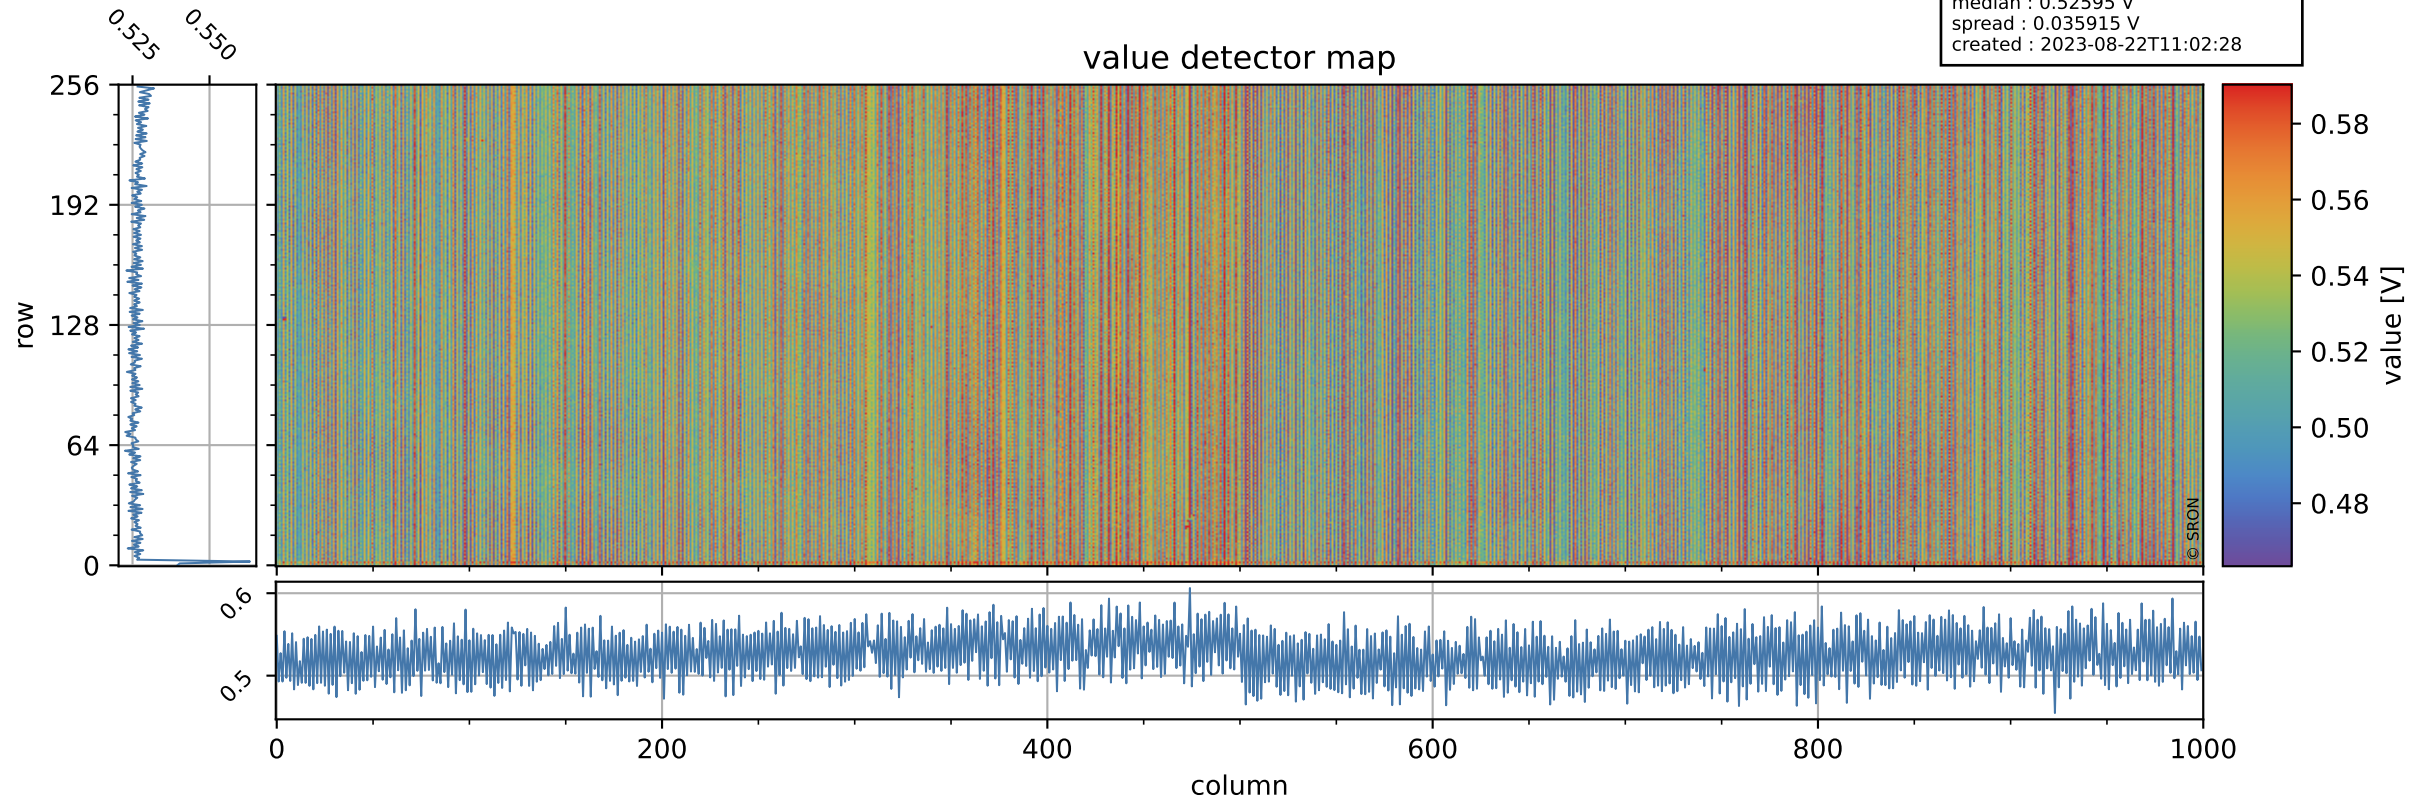

Tropomi SWIR offset (beta nominal)

orbits : 19 in [7057, 7102]
coverage : 2019-02-23 / 2019-02-26
median : 0.52595 V
spread : 0.035915 V
created : 2023-08-22T11:02:28

value detector map

Tropomi SWIR offset (beta nominal)

orbits : 19 in [7057, 7102]
coverage : 2019-02-23 / 2019-02-26
median : 30.826 μV
spread : 18.817 μV
created : 2023-08-22T11:02:28

Tropomi SWIR offset (beta nominal)

orbits : 19 in [7057, 7102]
coverage : 2019-02-23 / 2019-02-26
median : -0.065838 mV
spread : 0.33055 mV
created : 2023-08-22T11:02:28

value compared with SWIR offset CKD

Tropomi SWIR offset (beta nominal) ground-tracks of Sentinel-5P

orbits : 19 in [7057, 7102]
coverage : 2019-02-23 / 2019-02-26
created : 2023-08-22T11:02:28

Tropomi SWIR offset (beta nominal)

orbits : [1867, 7102]
coverage : 2018-02-20 / 2019-02-26
created : 2023-08-22T11:02:29

trend of detector median & temperatures