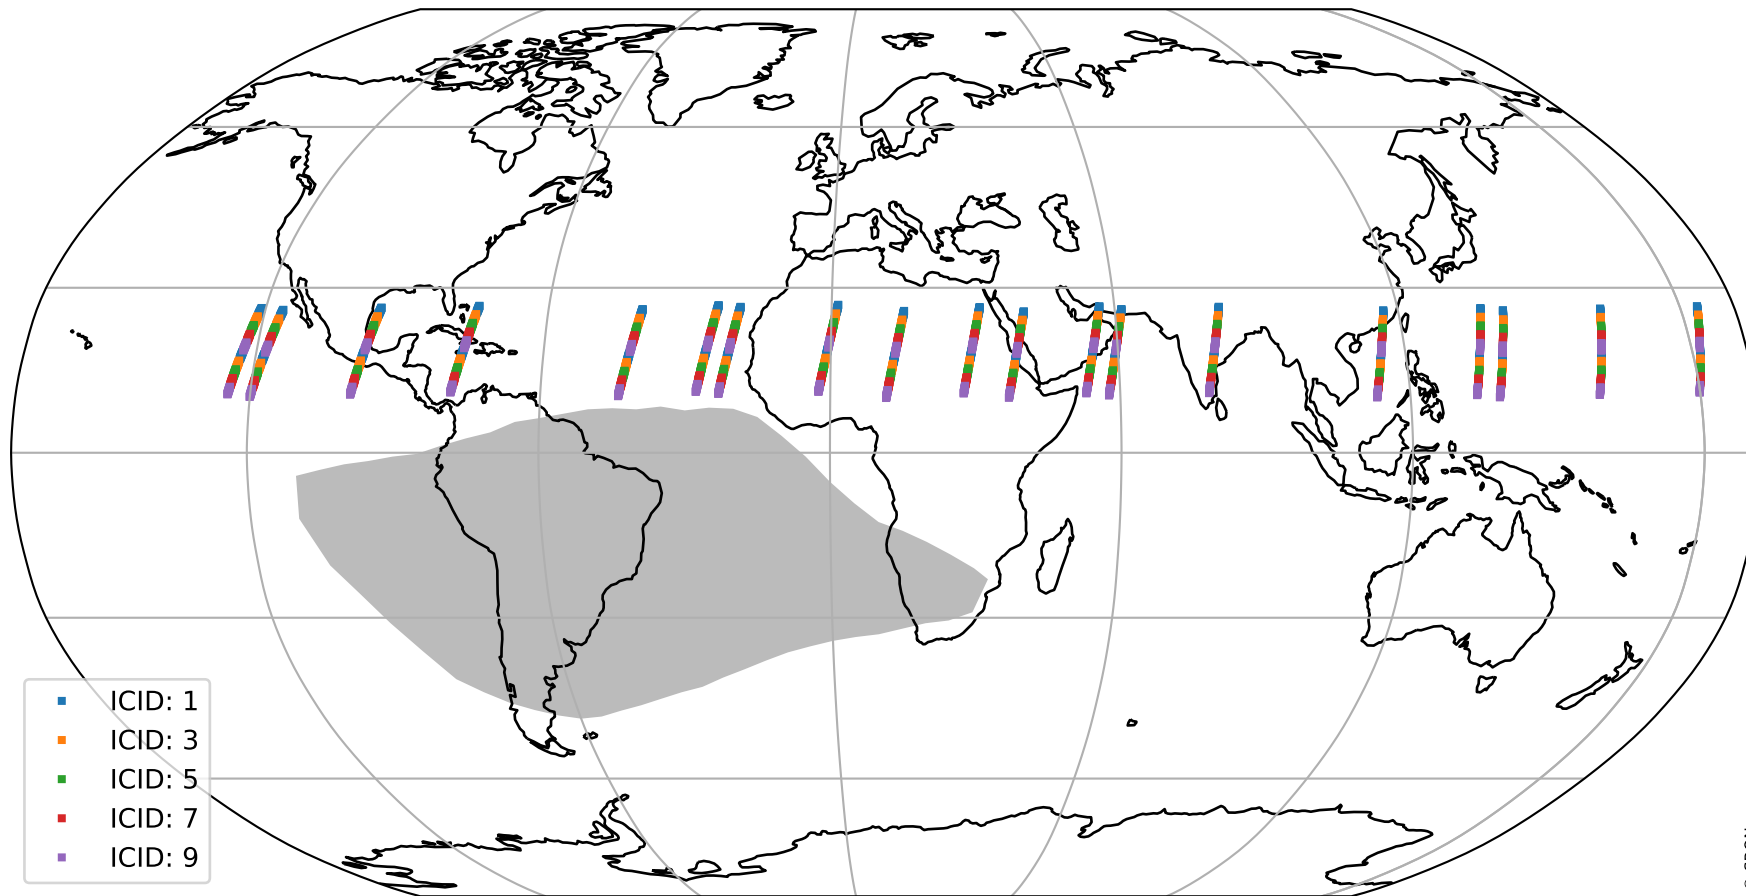

Tropomi SWIR offset (beta nominal)

orbits : 19 in [7057, 7102]
coverage : 2019-02-23 / 2019-02-26
median : 0.52595 V
spread : 0.035915 V
created : 2023-08-22T11:02:28

value detector map

Tropomi SWIR offset (beta nominal)

orbits : 19 in [7057, 7102]
coverage : 2019-02-23 / 2019-02-26
median : 30.826 μV
spread : 18.817 μV
created : 2023-08-22T11:02:28

Tropomi SWIR offset (beta nominal)

orbits : 19 in [7057, 7102]
coverage : 2019-02-23 / 2019-02-26
median : -0.065838 mV
spread : 0.33055 mV
created : 2023-08-22T11:02:28

value compared with SWIR offset CKD

Tropomi SWIR offset (beta nominal) ground-tracks of Sentinel-5P

orbits : 19 in [7057, 7102]
coverage : 2019-02-23 / 2019-02-26
created : 2023-08-22T11:02:28

Tropomi SWIR offset (beta nominal)

orbits : [1867, 7102]
coverage : 2018-02-20 / 2019-02-26
created : 2023-08-22T11:02:29

trend of detector median & temperatures