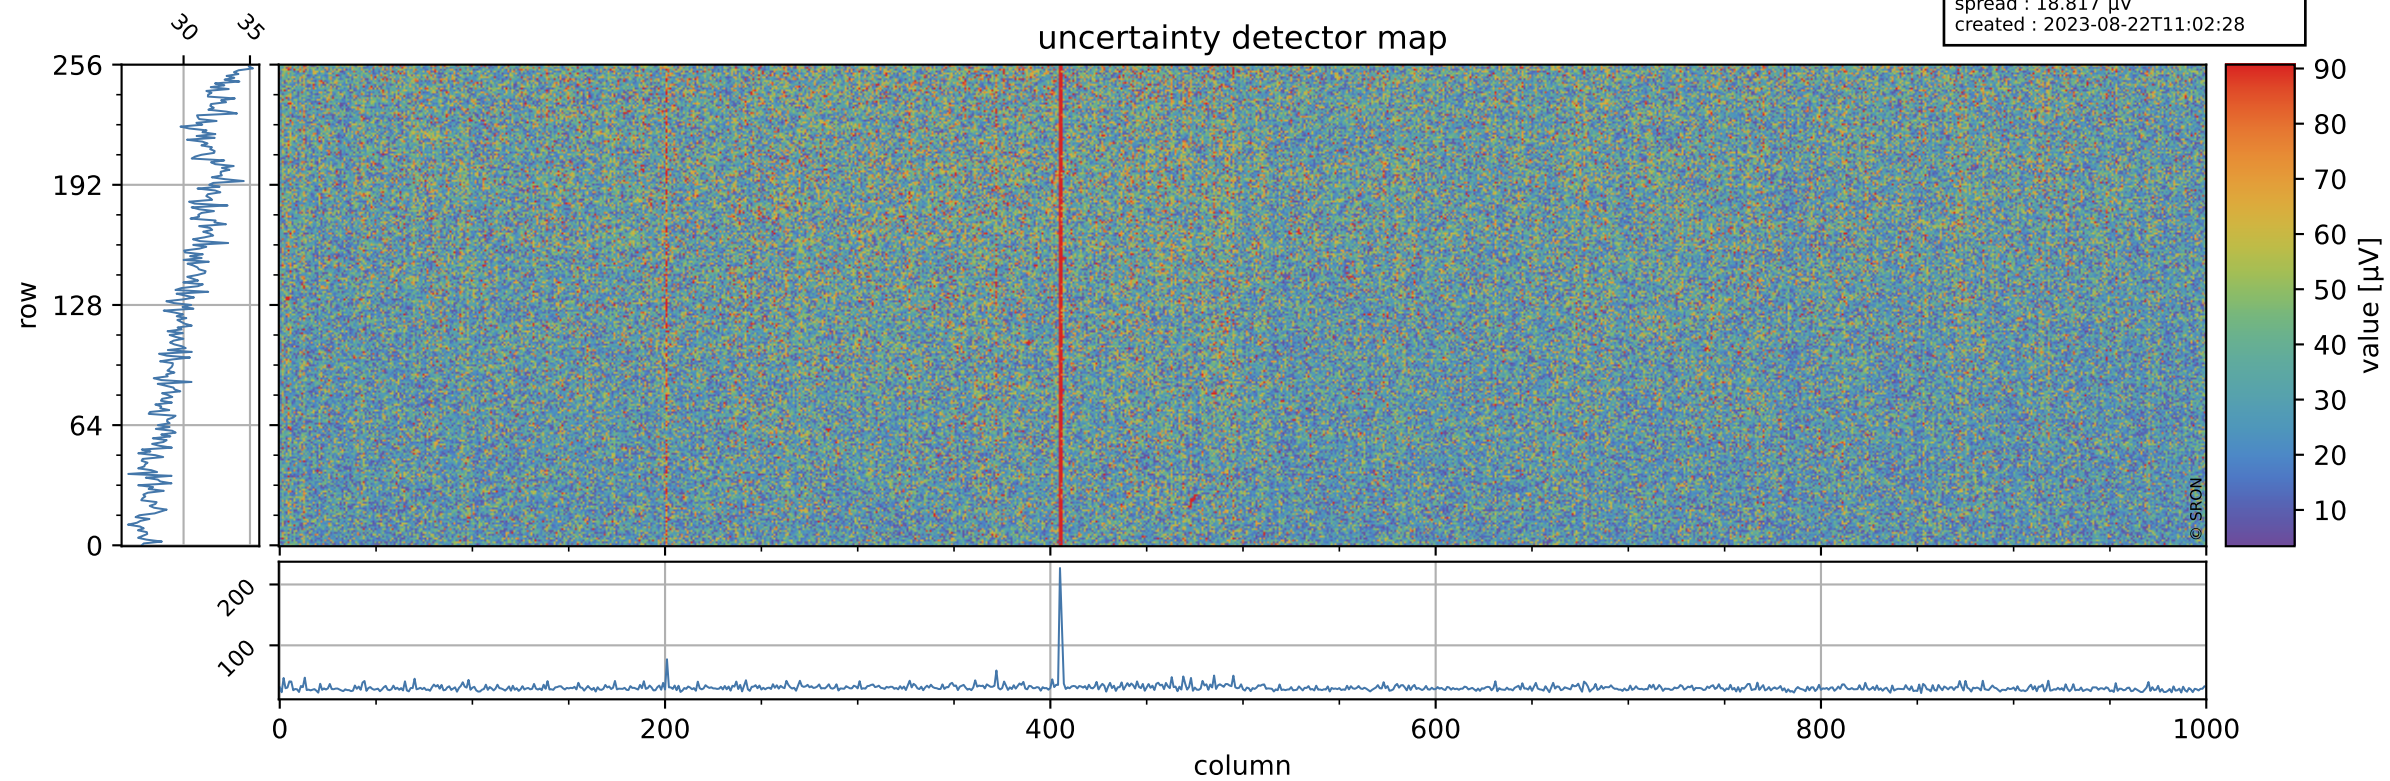

Tropomi SWIR offset (beta nominal)

orbits : 19 in [7057, 7102]
coverage : 2019-02-23 / 2019-02-26
median : 0.52595 V
spread : 0.035915 V
created : 2023-08-22T11:02:28

value detector map

Tropomi SWIR offset (beta nominal)

orbits : 19 in [7057, 7102]
coverage : 2019-02-23 / 2019-02-26
median : 30.826 μV
spread : 18.817 μV
created : 2023-08-22T11:02:28

Tropomi SWIR offset (beta nominal)

orbits : 19 in [7057, 7102]
coverage : 2019-02-23 / 2019-02-26
median : -0.065838 mV
spread : 0.33055 mV
created : 2023-08-22T11:02:28

value compared with SWIR offset CKD

Tropomi SWIR offset (beta nominal) ground-tracks of Sentinel-5P

orbits : 19 in [7057, 7102]
coverage : 2019-02-23 / 2019-02-26
created : 2023-08-22T11:02:28

Tropomi SWIR offset (beta nominal)

orbits : [1867, 7102]
coverage : 2018-02-20 / 2019-02-26
created : 2023-08-22T11:02:29

trend of detector median & temperatures