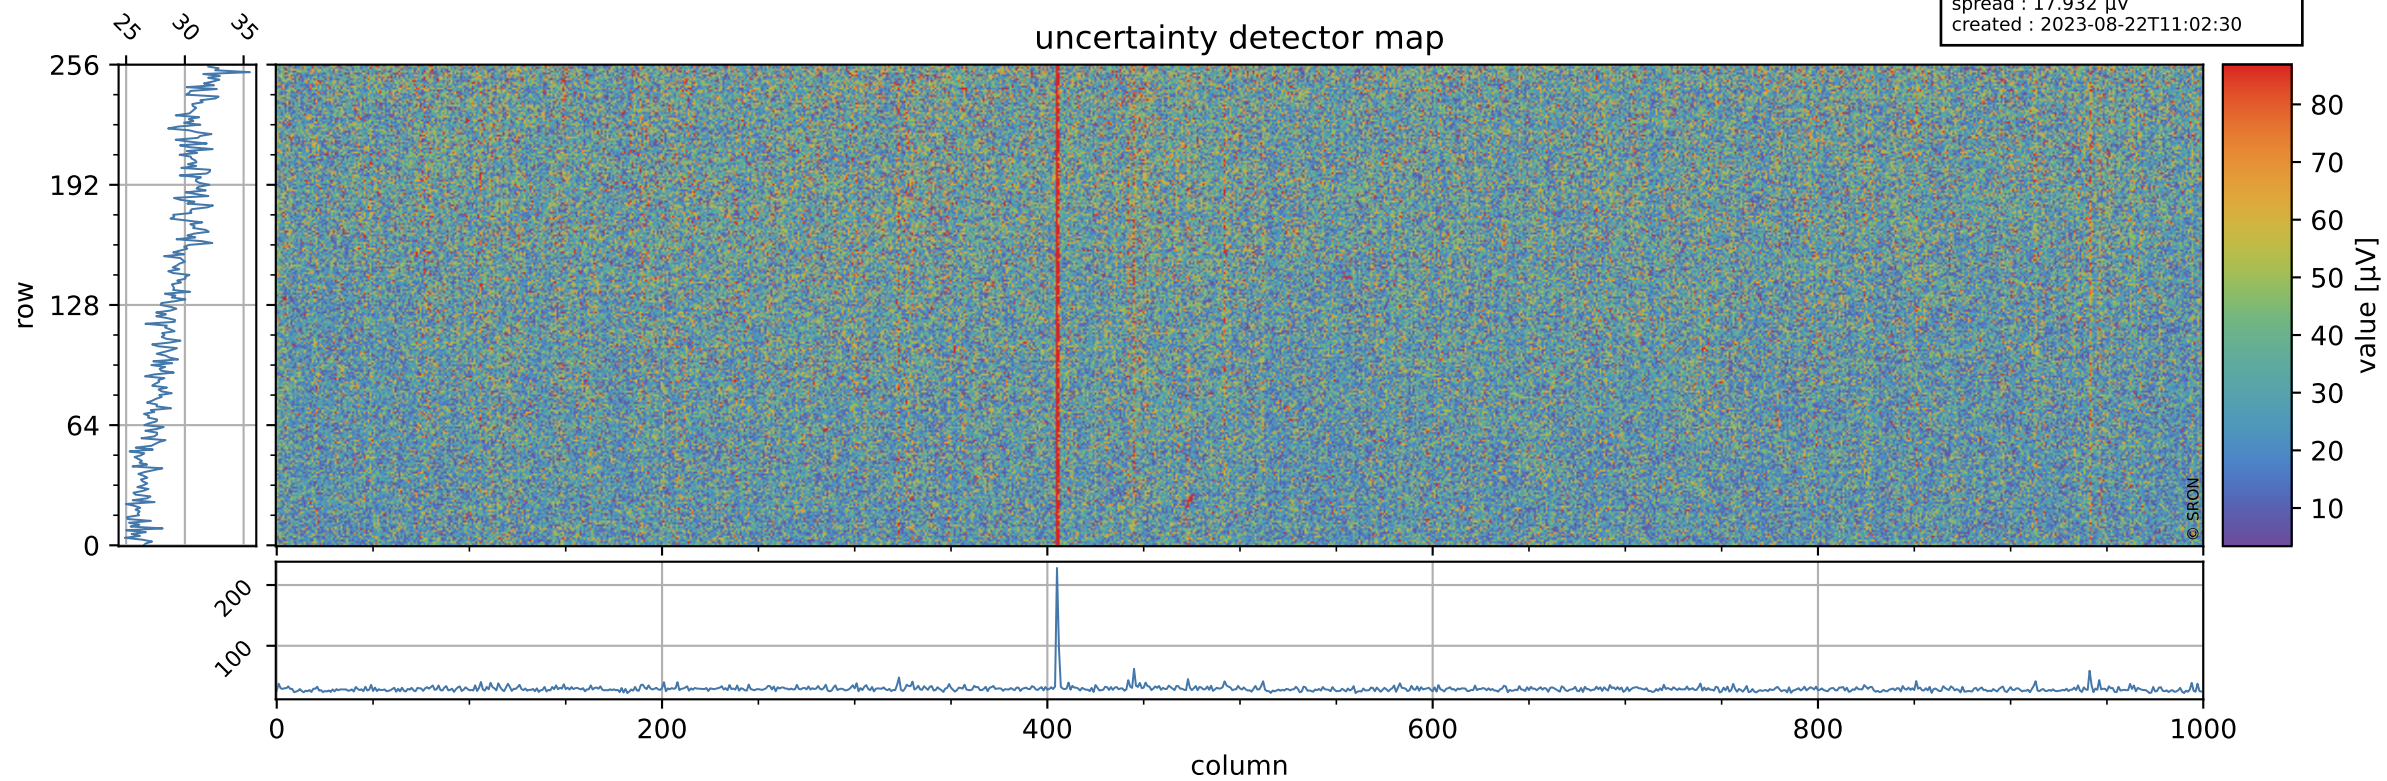

# Tropomi SWIR offset (beta nominal)

orbits : 20 in [7102, 7147]  
coverage : 2019-02-26 / 2019-03-01  
median : 0.52595 V  
spread : 0.035916 V  
created : 2023-08-22T11:02:29

## value detector map

# Tropomi SWIR offset (beta nominal)

orbits : 20 in [7102, 7147]  
coverage : 2019-02-26 / 2019-03-01  
median : 29.583  $\mu\text{V}$   
spread : 17.932  $\mu\text{V}$   
created : 2023-08-22T11:02:30

# Tropomi SWIR offset (beta nominal) ground-tracks of Sentinel-5P

orbits : 20 in [7102, 7147]  
coverage : 2019-02-26 / 2019-03-01  
created : 2023-08-22T11:02:30