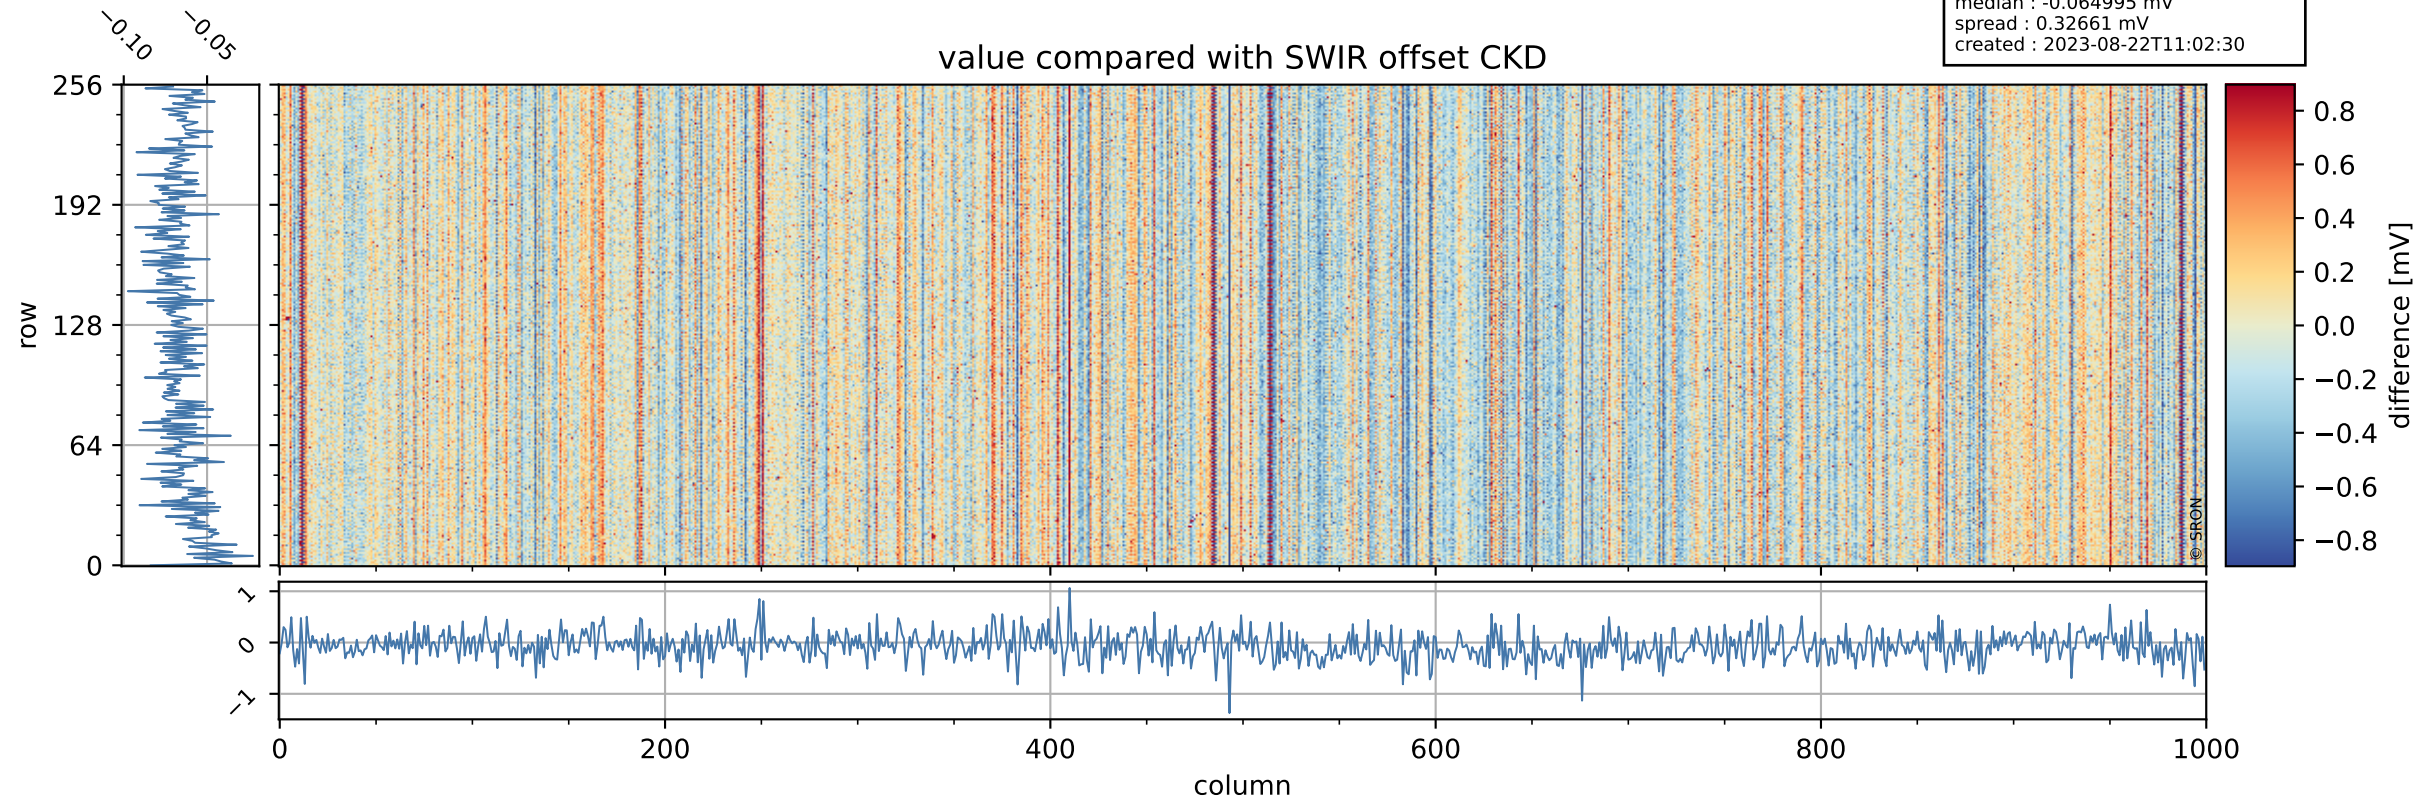

## value detector map

# Tropomi SWIR offset (beta nominal)

orbits : 20 in [7102, 7147]  
coverage : 2019-02-26 / 2019-03-01  
median : 29.583  $\mu\text{V}$   
spread : 17.932  $\mu\text{V}$   
created : 2023-08-22T11:02:30

# Tropomi SWIR offset (beta nominal)

orbits : 20 in [7102, 7147]  
coverage : 2019-02-26 / 2019-03-01  
median : -0.064995 mV  
spread : 0.32661 mV  
created : 2023-08-22T11:02:30

value compared with SWIR offset CKD

# Tropomi SWIR offset (beta nominal) ground-tracks of Sentinel-5P

orbits : 20 in [7102, 7147]  
coverage : 2019-02-26 / 2019-03-01  
created : 2023-08-22T11:02:30