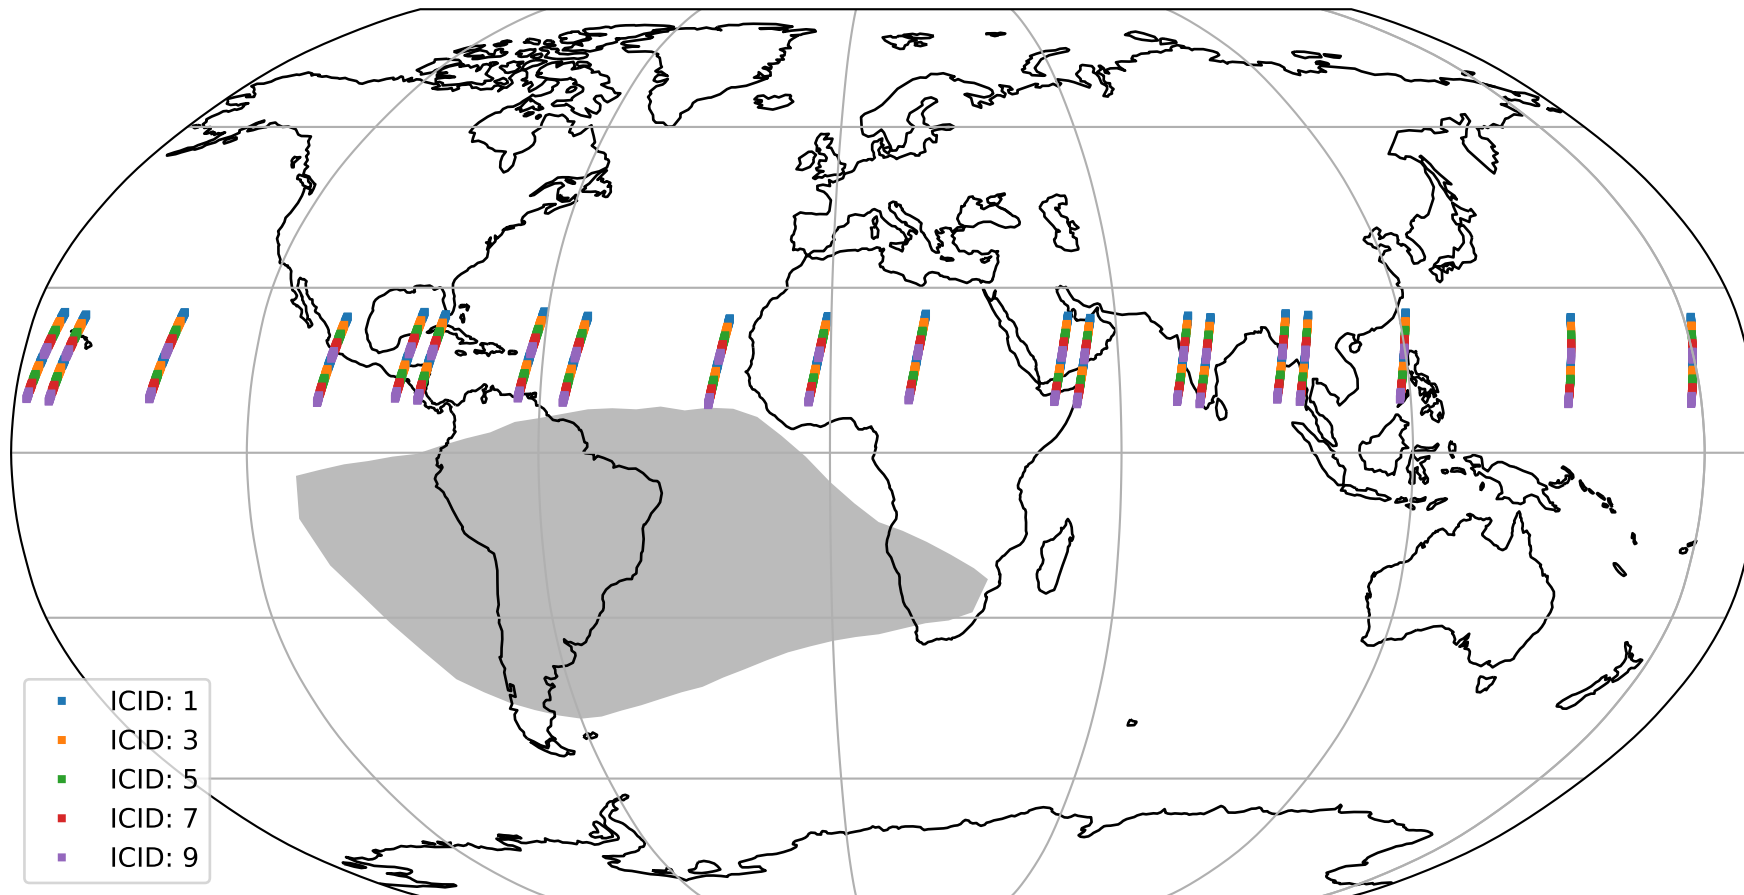

# Tropomi SWIR offset (beta nominal)

orbits : 20 in [7102, 7147]  
coverage : 2019-02-26 / 2019-03-01  
median : 29.583  $\mu\text{V}$   
spread : 17.932  $\mu\text{V}$   
created : 2023-08-22T11:02:30

# Tropomi SWIR offset (beta nominal)

orbits : 20 in [7102, 7147]  
coverage : 2019-02-26 / 2019-03-01  
median : -0.064995 mV  
spread : 0.32661 mV  
created : 2023-08-22T11:02:30

value compared with SWIR offset CKD

# Tropomi SWIR offset (beta nominal) ground-tracks of Sentinel-5P

orbits : 20 in [7102, 7147]  
coverage : 2019-02-26 / 2019-03-01  
created : 2023-08-22T11:02:30

# Tropomi SWIR offset (beta nominal)

orbits : [1867, 7147]  
coverage : 2018-02-20 / 2019-03-01  
created : 2023-08-22T11:02:31