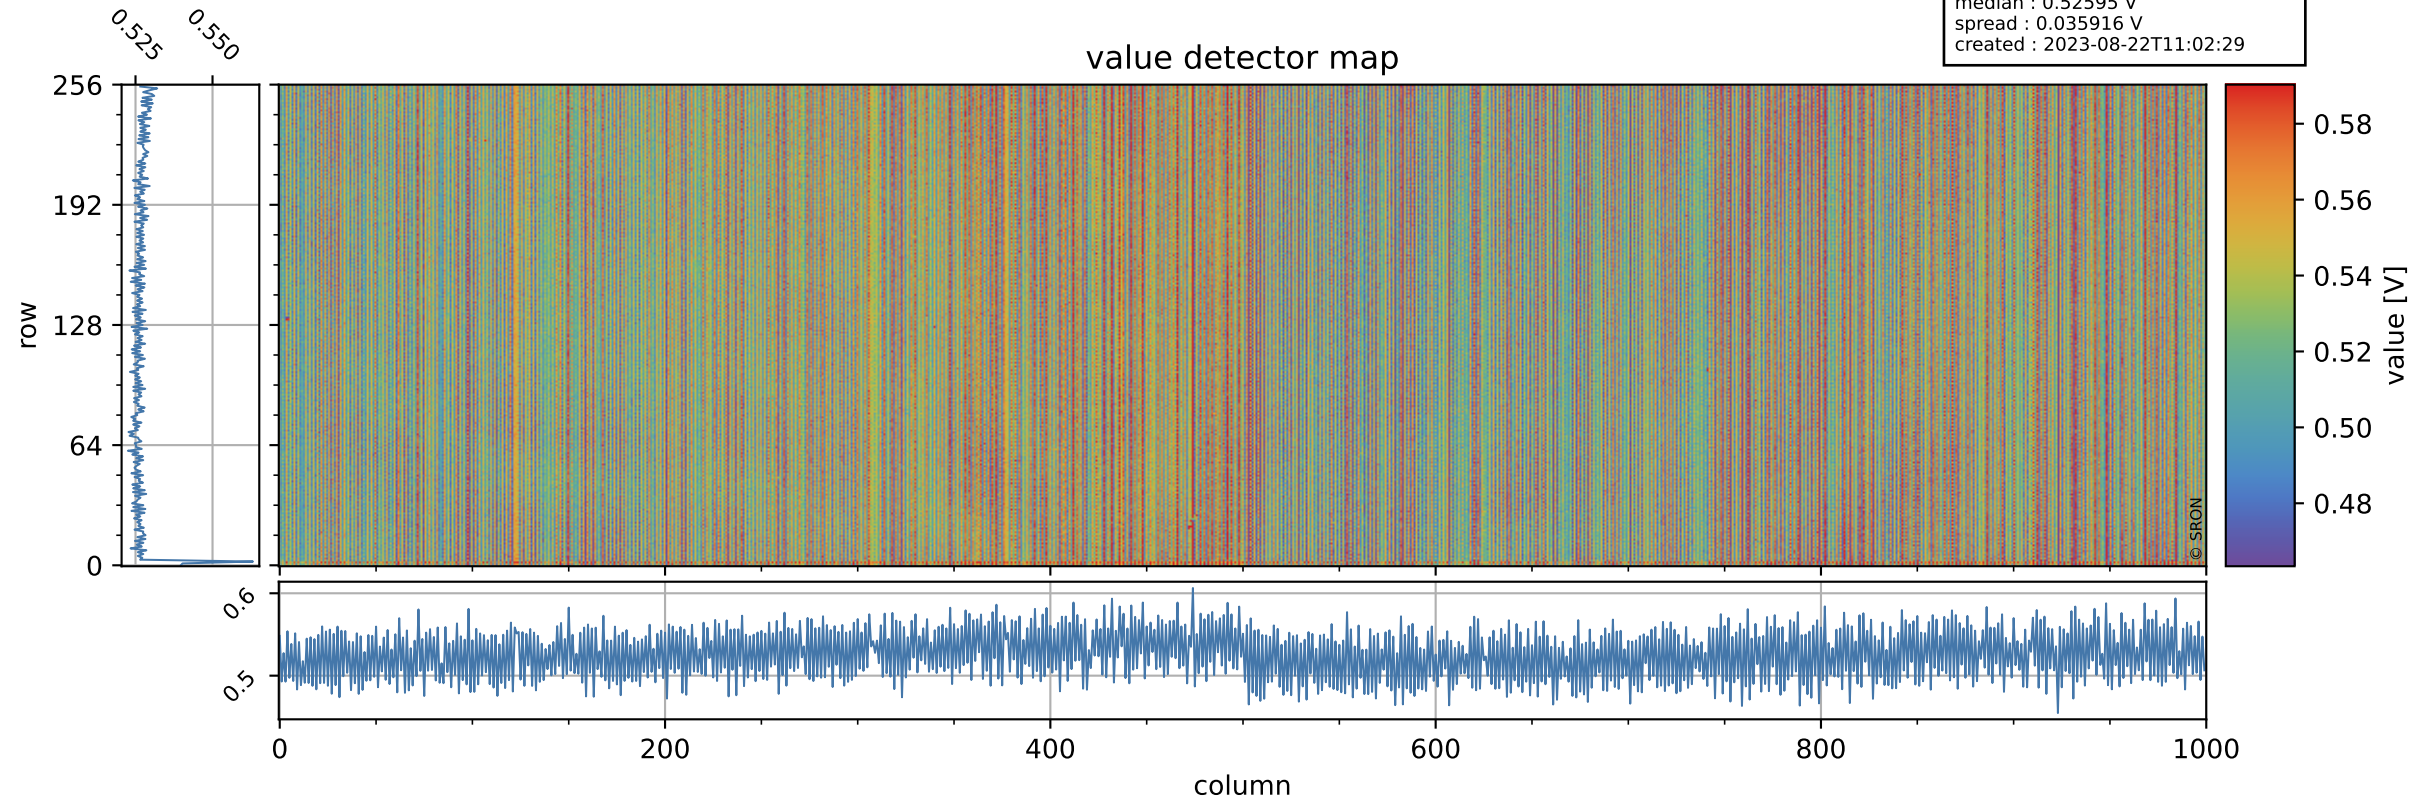

# Tropomi SWIR offset (beta nominal)

orbits : 20 in [7102, 7147]  
coverage : 2019-02-26 / 2019-03-01  
median : 0.52595 V  
spread : 0.035916 V  
created : 2023-08-22T11:02:29

## value detector map

# Tropomi SWIR offset (beta nominal)

orbits : 20 in [7102, 7147]  
coverage : 2019-02-26 / 2019-03-01  
median : 29.583  $\mu\text{V}$   
spread : 17.932  $\mu\text{V}$   
created : 2023-08-22T11:02:30

# Tropomi SWIR offset (beta nominal) ground-tracks of Sentinel-5P

orbits : 20 in [7102, 7147]  
coverage : 2019-02-26 / 2019-03-01  
created : 2023-08-22T11:02:30