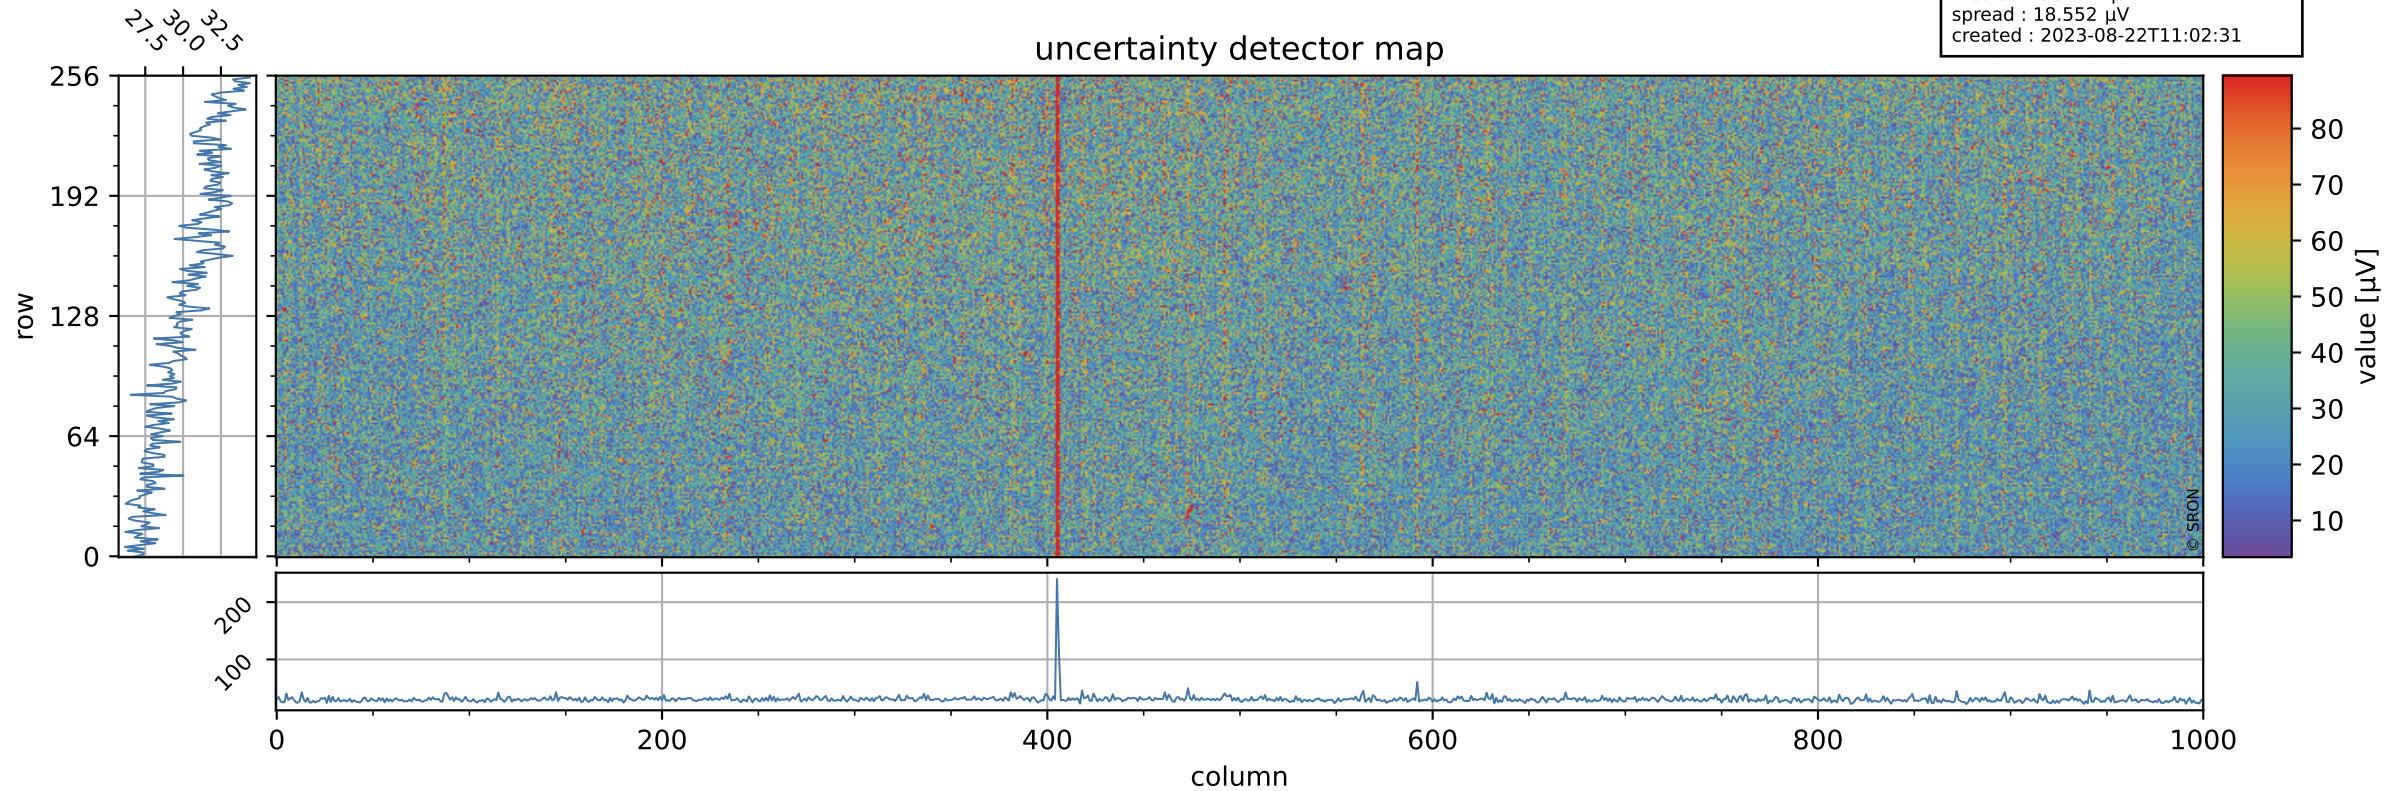

# Tropomi SWIR offset (beta nominal)

orbits : 18 in [7147, 7192]  
coverage : 2019-03-01 / 2019-03-04  
median : 0.52595 V  
spread : 0.035914 V  
created : 2023-08-22T11:02:31

## value detector map

# Tropomi SWIR offset (beta nominal)

orbits : 18 in [7147, 7192]  
coverage : 2019-03-01 / 2019-03-04  
median : 30.742  $\mu\text{V}$   
spread : 18.552  $\mu\text{V}$   
created : 2023-08-22T11:02:31

# Tropomi SWIR offset (beta nominal) ground-tracks of Sentinel-5P

orbits : 18 in [7147, 7192]  
coverage : 2019-03-01 / 2019-03-04  
created : 2023-08-22T11:02:32