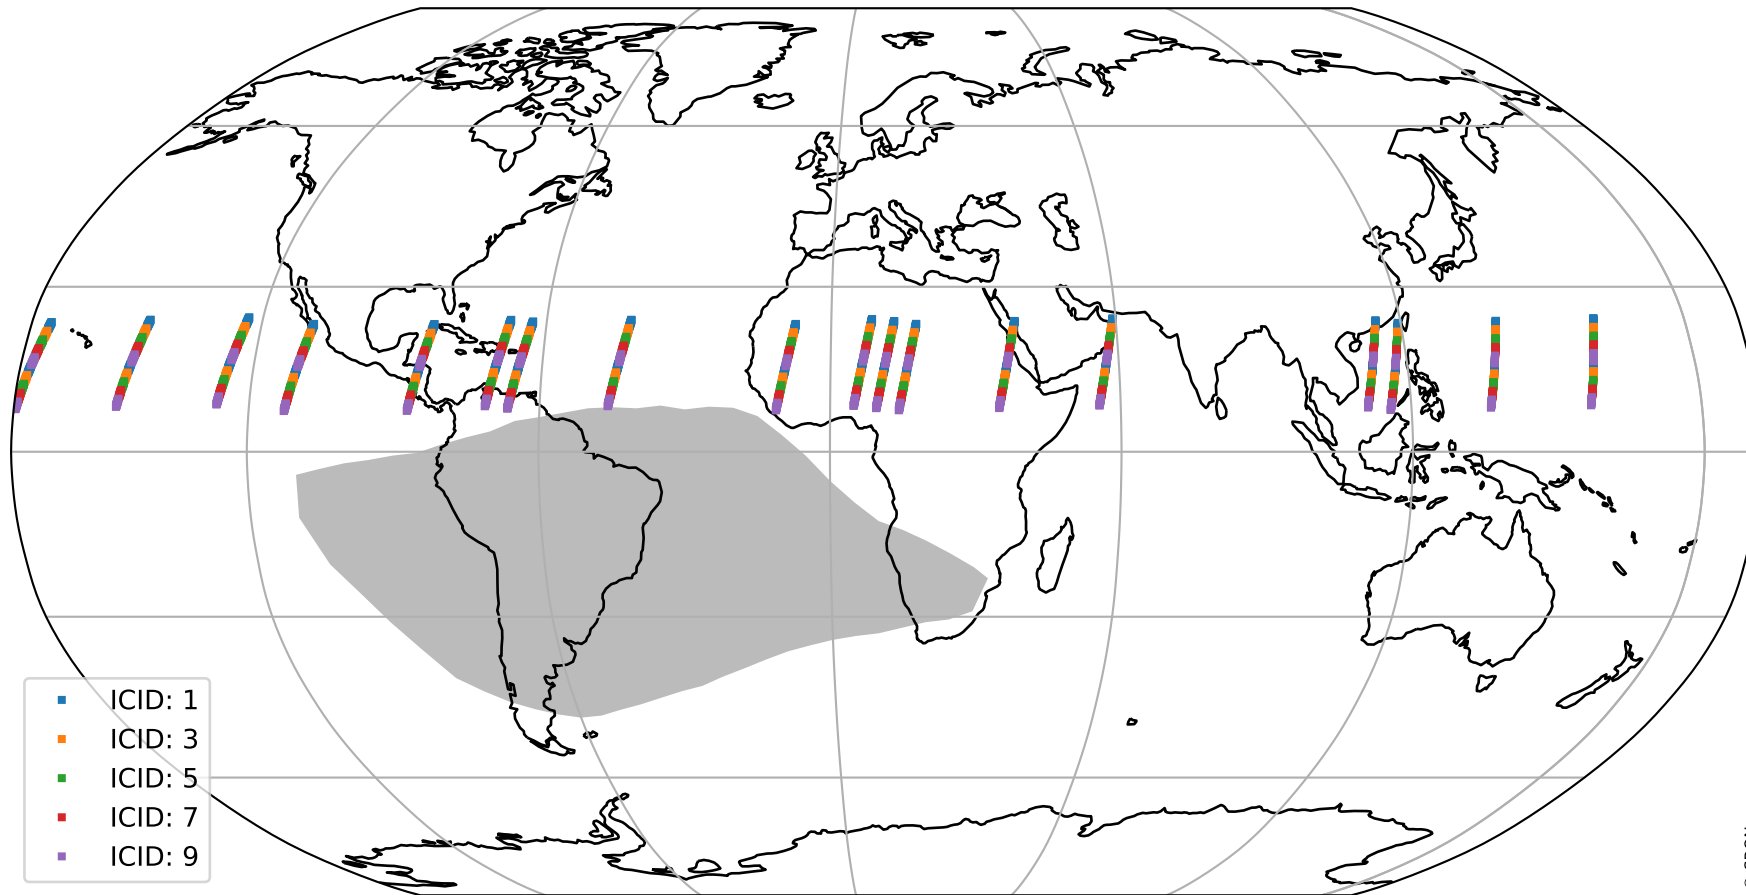

# Tropomi SWIR offset (beta nominal)

orbits : 18 in [7147, 7192]  
coverage : 2019-03-01 / 2019-03-04  
median : 30.742  $\mu\text{V}$   
spread : 18.552  $\mu\text{V}$   
created : 2023-08-22T11:02:31

# Tropomi SWIR offset (beta nominal)

orbits : 18 in [7147, 7192]  
coverage : 2019-03-01 / 2019-03-04  
median : -0.066204 mV  
spread : 0.32601 mV  
created : 2023-08-22T11:02:32

value compared with SWIR offset CKD

# Tropomi SWIR offset (beta nominal) ground-tracks of Sentinel-5P

orbits : 18 in [7147, 7192]  
coverage : 2019-03-01 / 2019-03-04  
created : 2023-08-22T11:02:32

# Tropomi SWIR offset (beta nominal)

orbits : [1867, 7192]  
coverage : 2018-02-20 / 2019-03-04  
created : 2023-08-22T11:02:32