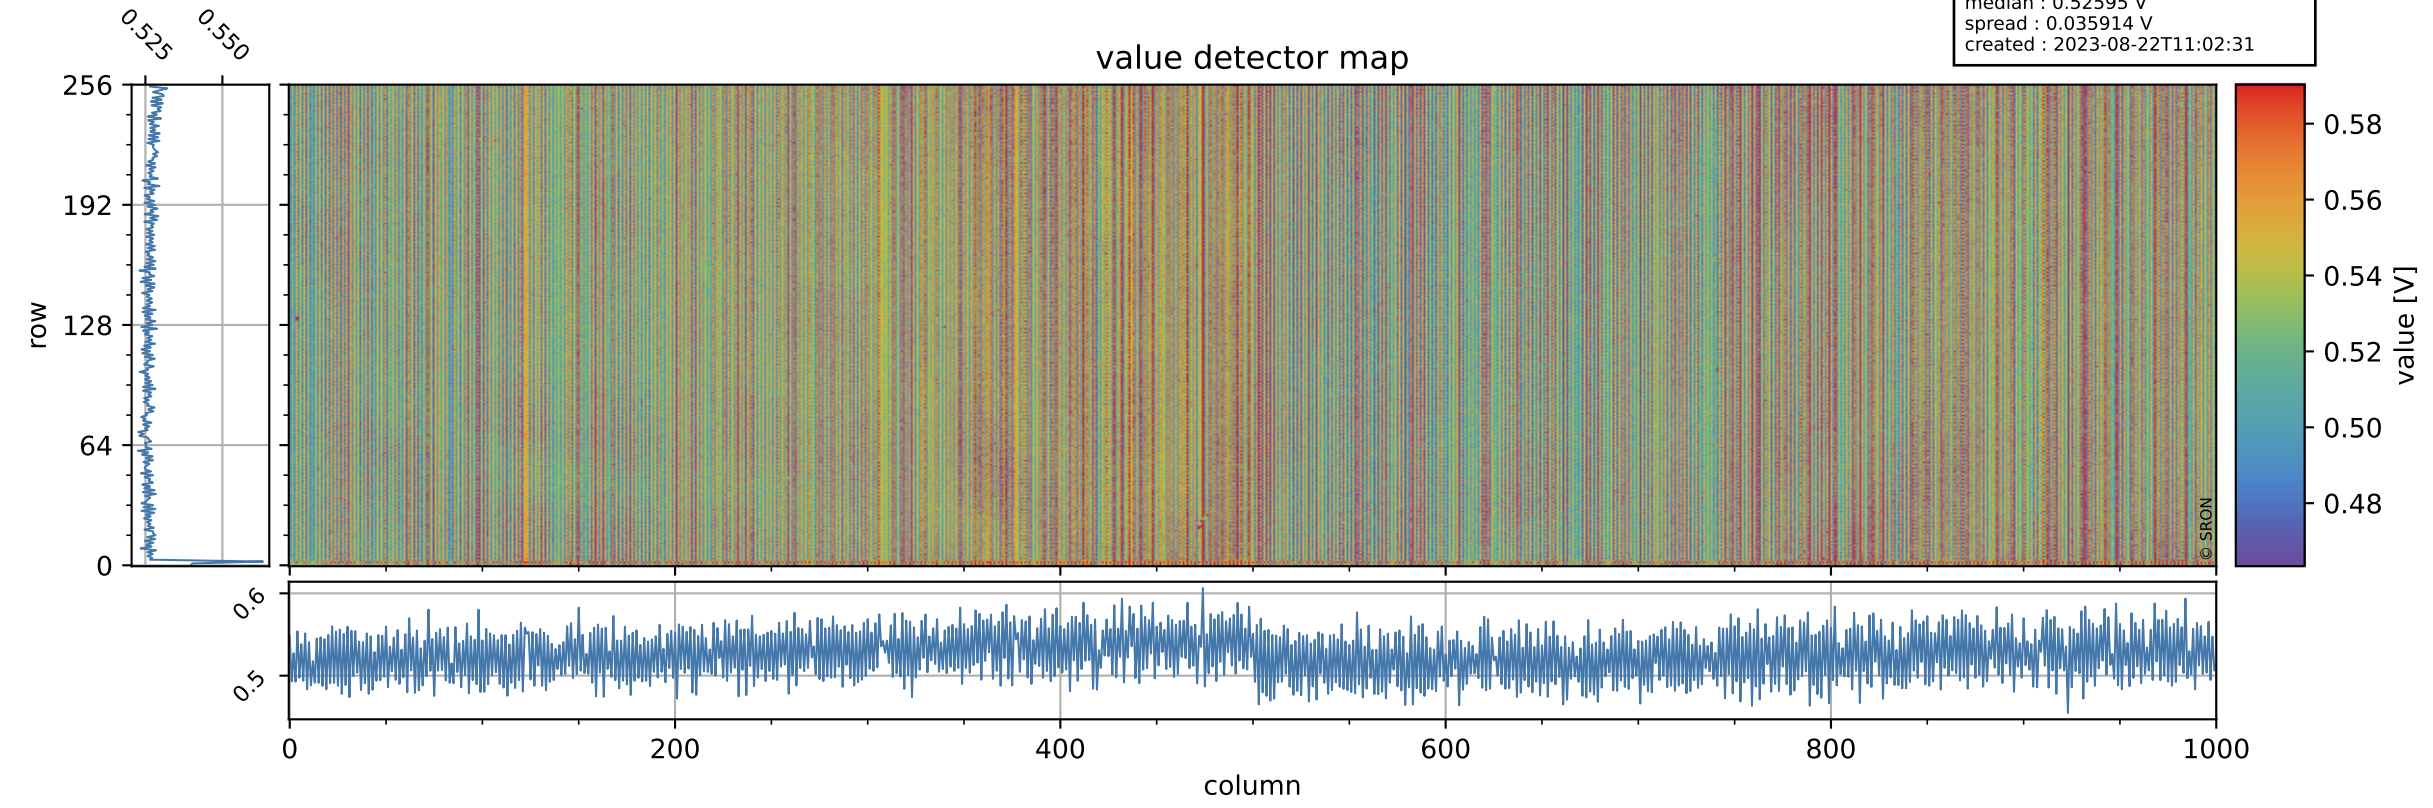

# Tropomi SWIR offset (beta nominal)

orbits : 18 in [7147, 7192]  
coverage : 2019-03-01 / 2019-03-04  
median : 0.52595 V  
spread : 0.035914 V  
created : 2023-08-22T11:02:31

## value detector map

# Tropomi SWIR offset (beta nominal)

orbits : 18 in [7147, 7192]  
coverage : 2019-03-01 / 2019-03-04  
median : 30.742  $\mu\text{V}$   
spread : 18.552  $\mu\text{V}$   
created : 2023-08-22T11:02:31

# Tropomi SWIR offset (beta nominal) ground-tracks of Sentinel-5P

orbits : 18 in [7147, 7192]  
coverage : 2019-03-01 / 2019-03-04  
created : 2023-08-22T11:02:32