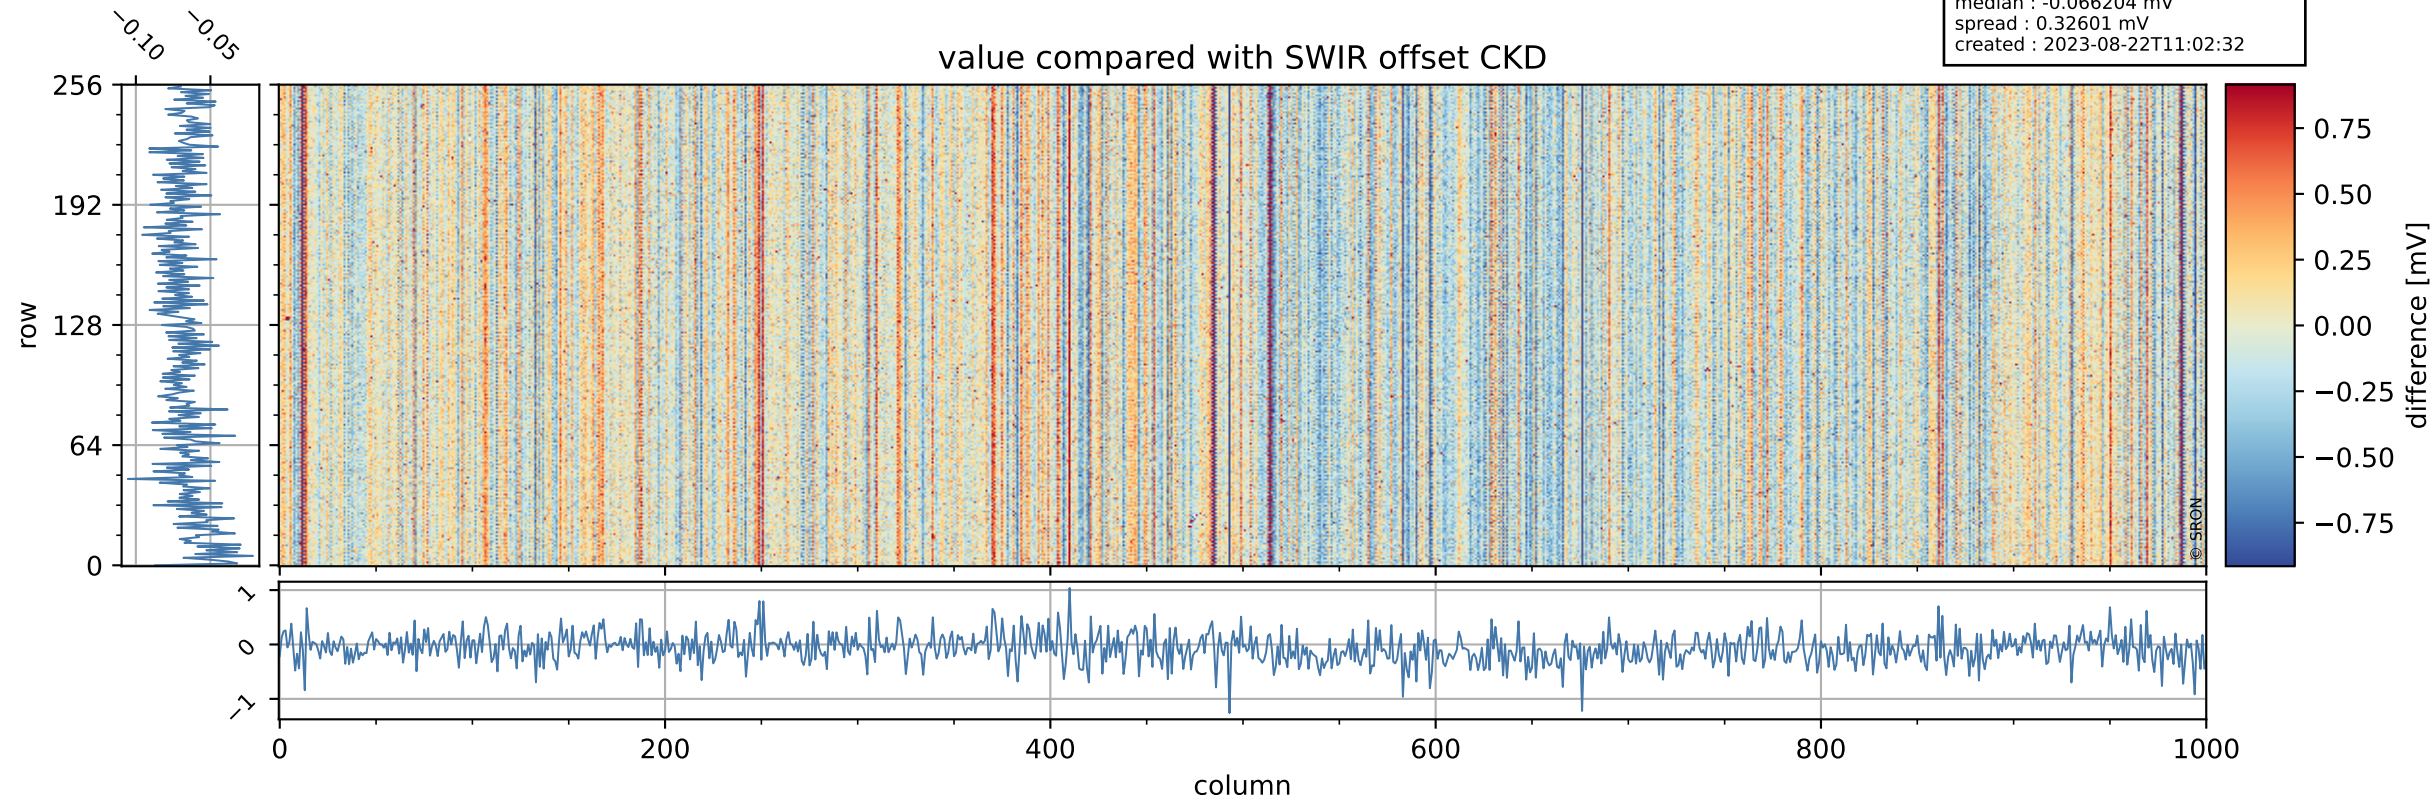

## value detector map

# Tropomi SWIR offset (beta nominal)

orbits : 18 in [7147, 7192]  
coverage : 2019-03-01 / 2019-03-04  
median : 30.742  $\mu\text{V}$   
spread : 18.552  $\mu\text{V}$   
created : 2023-08-22T11:02:31

# Tropomi SWIR offset (beta nominal)

orbits : 18 in [7147, 7192]  
coverage : 2019-03-01 / 2019-03-04  
median : -0.066204 mV  
spread : 0.32601 mV  
created : 2023-08-22T11:02:32

value compared with SWIR offset CKD

# Tropomi SWIR offset (beta nominal) ground-tracks of Sentinel-5P

orbits : 18 in [7147, 7192]  
coverage : 2019-03-01 / 2019-03-04  
created : 2023-08-22T11:02:32