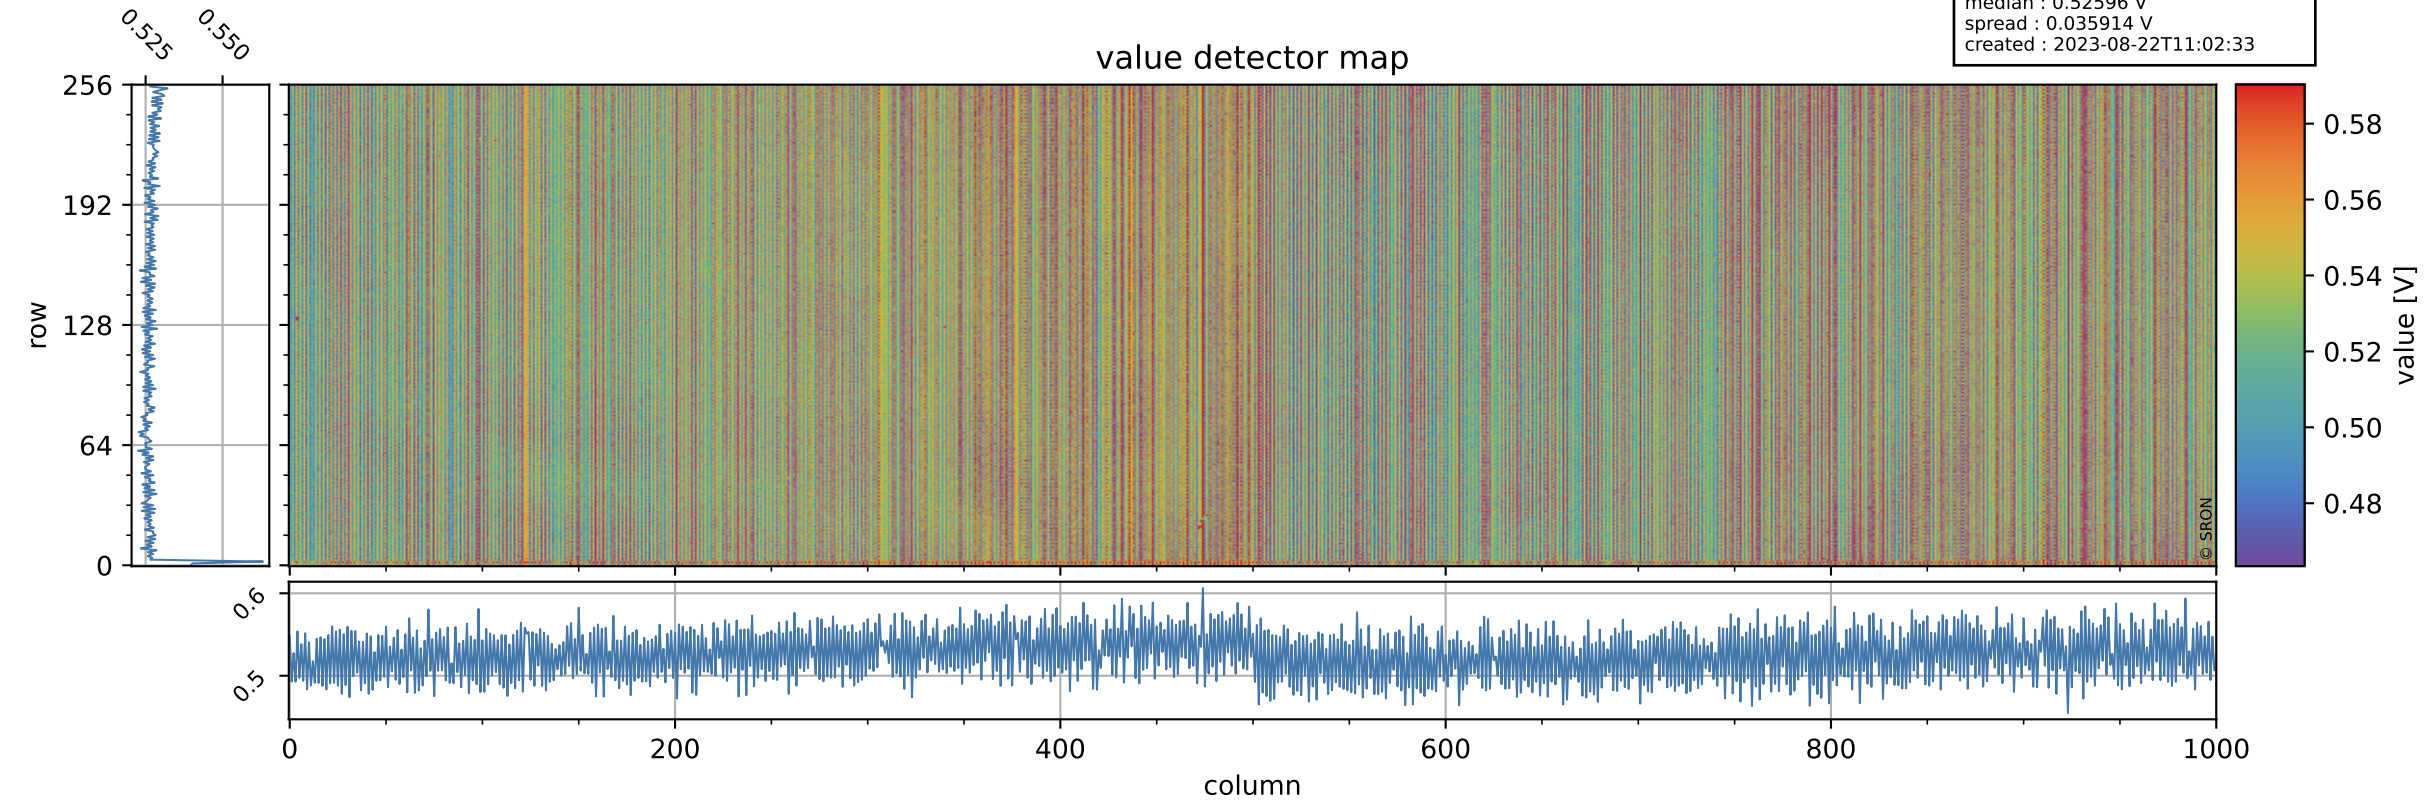

Tropomi SWIR offset (beta nominal)

orbits : 20 in [7192, 7237]
coverage : 2019-03-04 / 2019-03-07
median : 0.52596 V
spread : 0.035914 V
created : 2023-08-22T11:02:33

value detector map

Tropomi SWIR offset (beta nominal)

orbits : 20 in [7192, 7237]
coverage : 2019-03-04 / 2019-03-07
median : 29.879 μV
spread : 18.224 μV
created : 2023-08-22T11:02:33

Tropomi SWIR offset (beta nominal)

orbits : 20 in [7192, 7237]
coverage : 2019-03-04 / 2019-03-07
median : -0.055279 mV
spread : 0.32655 mV
created : 2023-08-22T11:02:34

value compared with SWIR offset CKD

Tropomi SWIR offset (beta nominal) ground-tracks of Sentinel-5P

orbits : 20 in [7192, 7237]
coverage : 2019-03-04 / 2019-03-07
created : 2023-08-22T11:02:34

Tropomi SWIR offset (beta nominal)

orbits : [1867, 7237]
coverage : 2018-02-20 / 2019-03-07
created : 2023-08-22T11:02:34

trend of detector median & temperatures