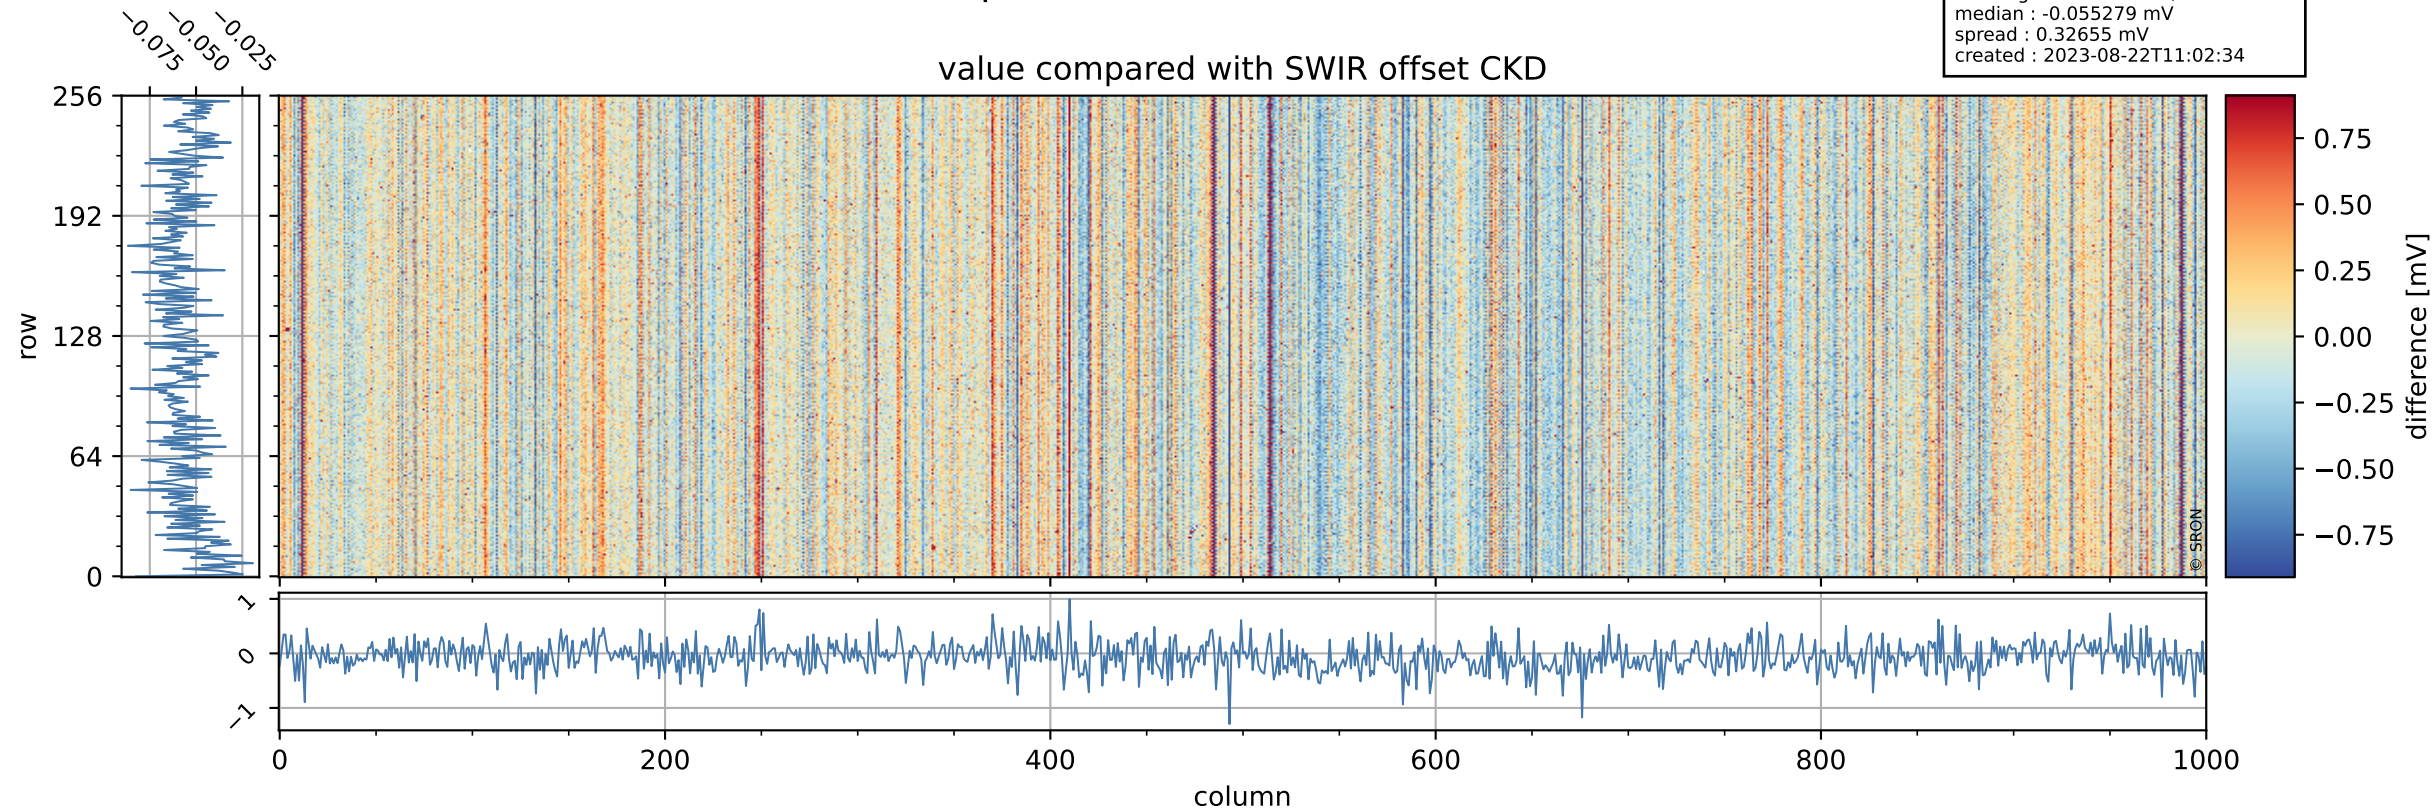

Tropomi SWIR offset (beta nominal)

orbits : 20 in [7192, 7237]
coverage : 2019-03-04 / 2019-03-07
median : 0.52596 V
spread : 0.035914 V
created : 2023-08-22T11:02:33

value detector map

Tropomi SWIR offset (beta nominal)

orbits : 20 in [7192, 7237]
coverage : 2019-03-04 / 2019-03-07
median : 29.879 μV
spread : 18.224 μV
created : 2023-08-22T11:02:33

Tropomi SWIR offset (beta nominal)

orbits : 20 in [7192, 7237]
coverage : 2019-03-04 / 2019-03-07
median : -0.055279 mV
spread : 0.32655 mV
created : 2023-08-22T11:02:34

value compared with SWIR offset CKD

Tropomi SWIR offset (beta nominal) ground-tracks of Sentinel-5P

orbits : 20 in [7192, 7237]
coverage : 2019-03-04 / 2019-03-07
created : 2023-08-22T11:02:34

Tropomi SWIR offset (beta nominal)

orbits : [1867, 7237]
coverage : 2018-02-20 / 2019-03-07
created : 2023-08-22T11:02:34

trend of detector median & temperatures