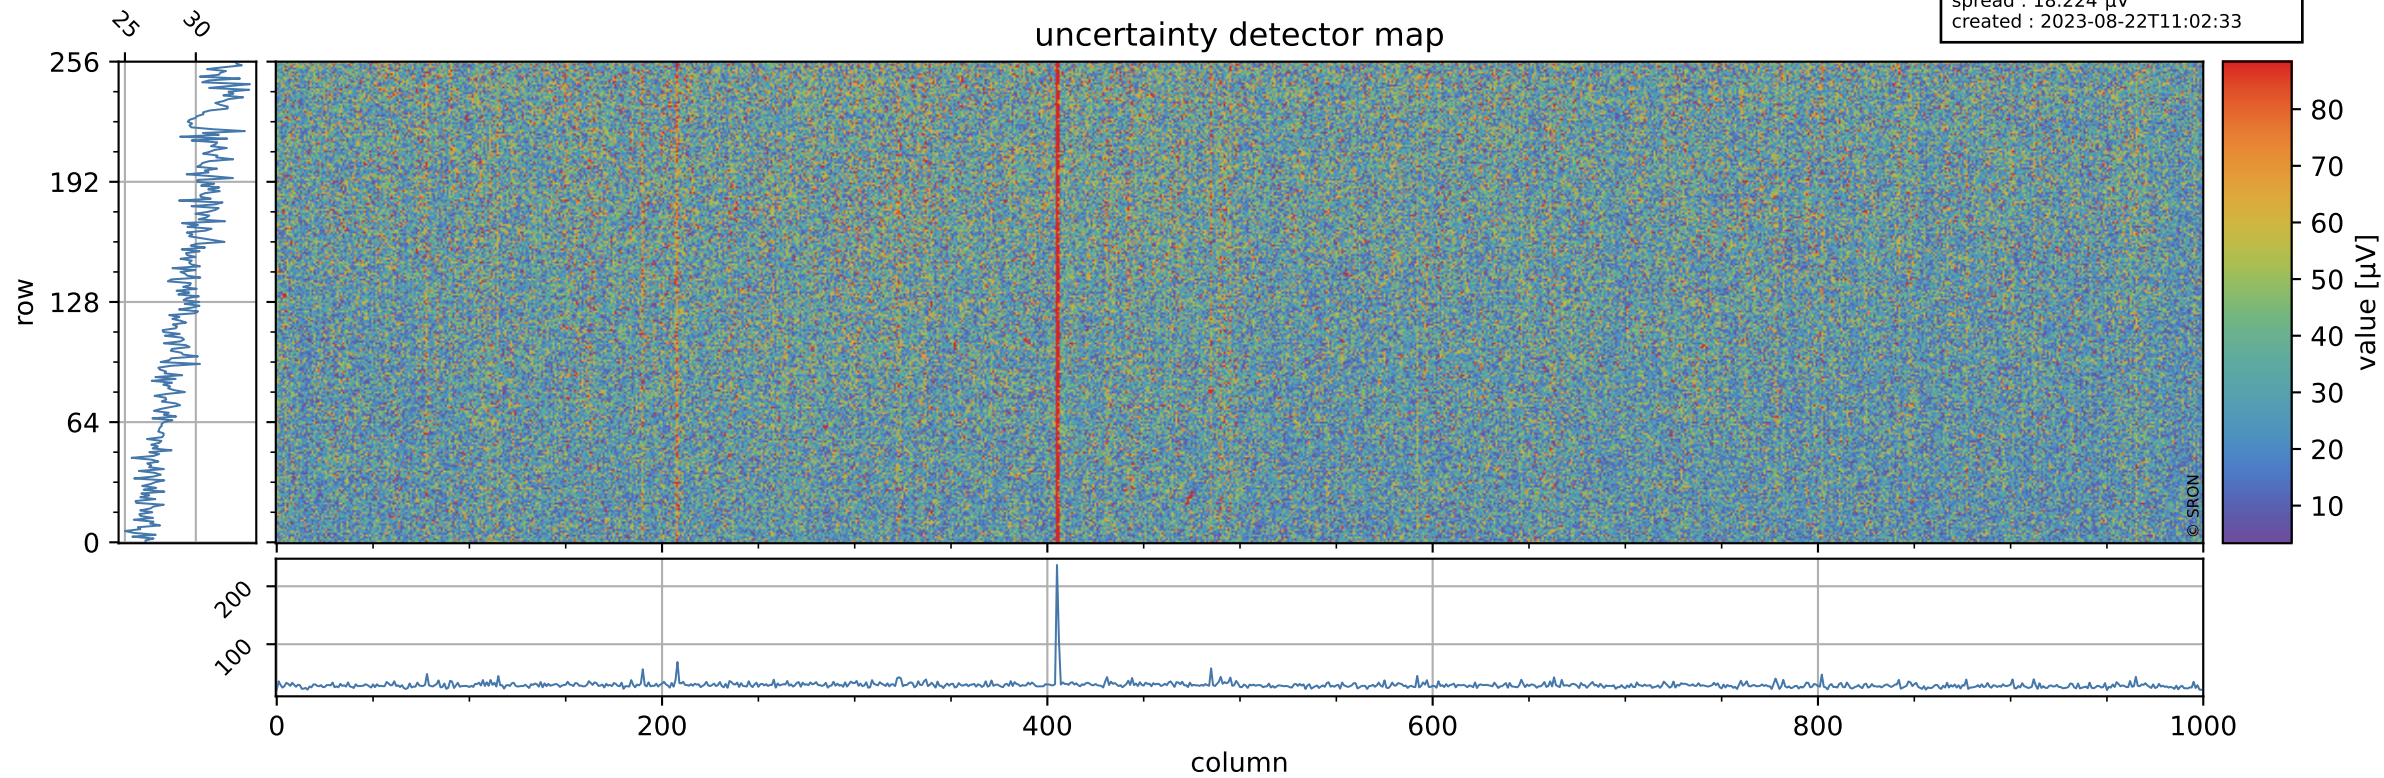

Tropomi SWIR offset (beta nominal)

orbits : 20 in [7192, 7237]
coverage : 2019-03-04 / 2019-03-07
median : 0.52596 V
spread : 0.035914 V
created : 2023-08-22T11:02:33

value detector map

Tropomi SWIR offset (beta nominal)

orbits : 20 in [7192, 7237]
coverage : 2019-03-04 / 2019-03-07
median : 29.879 μV
spread : 18.224 μV
created : 2023-08-22T11:02:33

Tropomi SWIR offset (beta nominal)

orbits : 20 in [7192, 7237]
coverage : 2019-03-04 / 2019-03-07
median : -0.055279 mV
spread : 0.32655 mV
created : 2023-08-22T11:02:34

value compared with SWIR offset CKD

Tropomi SWIR offset (beta nominal) ground-tracks of Sentinel-5P

orbits : 20 in [7192, 7237]
coverage : 2019-03-04 / 2019-03-07
created : 2023-08-22T11:02:34

Tropomi SWIR offset (beta nominal)

orbits : [1867, 7237]
coverage : 2018-02-20 / 2019-03-07
created : 2023-08-22T11:02:34

trend of detector median & temperatures