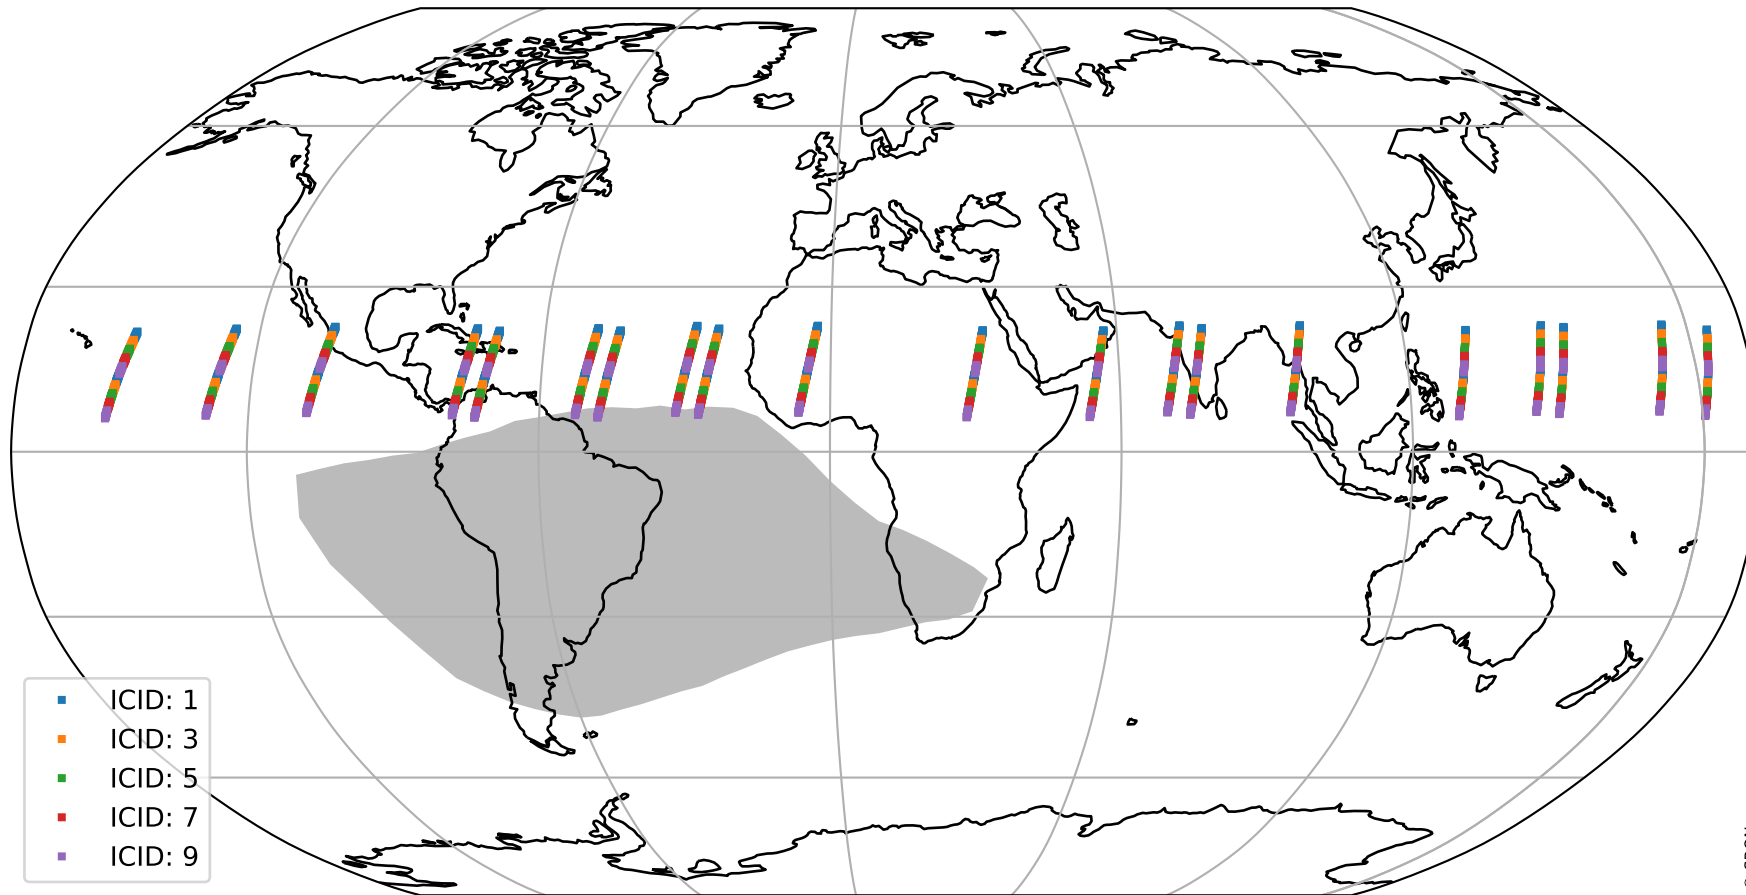

Tropomi SWIR offset (beta nominal)

orbits : 20 in [7192, 7237]
coverage : 2019-03-04 / 2019-03-07
median : 0.52596 V
spread : 0.035914 V
created : 2023-08-22T11:02:33

value detector map

Tropomi SWIR offset (beta nominal)

orbits : 20 in [7192, 7237]
coverage : 2019-03-04 / 2019-03-07
median : 29.879 μV
spread : 18.224 μV
created : 2023-08-22T11:02:33

Tropomi SWIR offset (beta nominal)

orbits : 20 in [7192, 7237]
coverage : 2019-03-04 / 2019-03-07
median : -0.055279 mV
spread : 0.32655 mV
created : 2023-08-22T11:02:34

value compared with SWIR offset CKD

Tropomi SWIR offset (beta nominal) ground-tracks of Sentinel-5P

orbits : 20 in [7192, 7237]
coverage : 2019-03-04 / 2019-03-07
created : 2023-08-22T11:02:34

Tropomi SWIR offset (beta nominal)

orbits : [1867, 7237]
coverage : 2018-02-20 / 2019-03-07
created : 2023-08-22T11:02:34

trend of detector median & temperatures