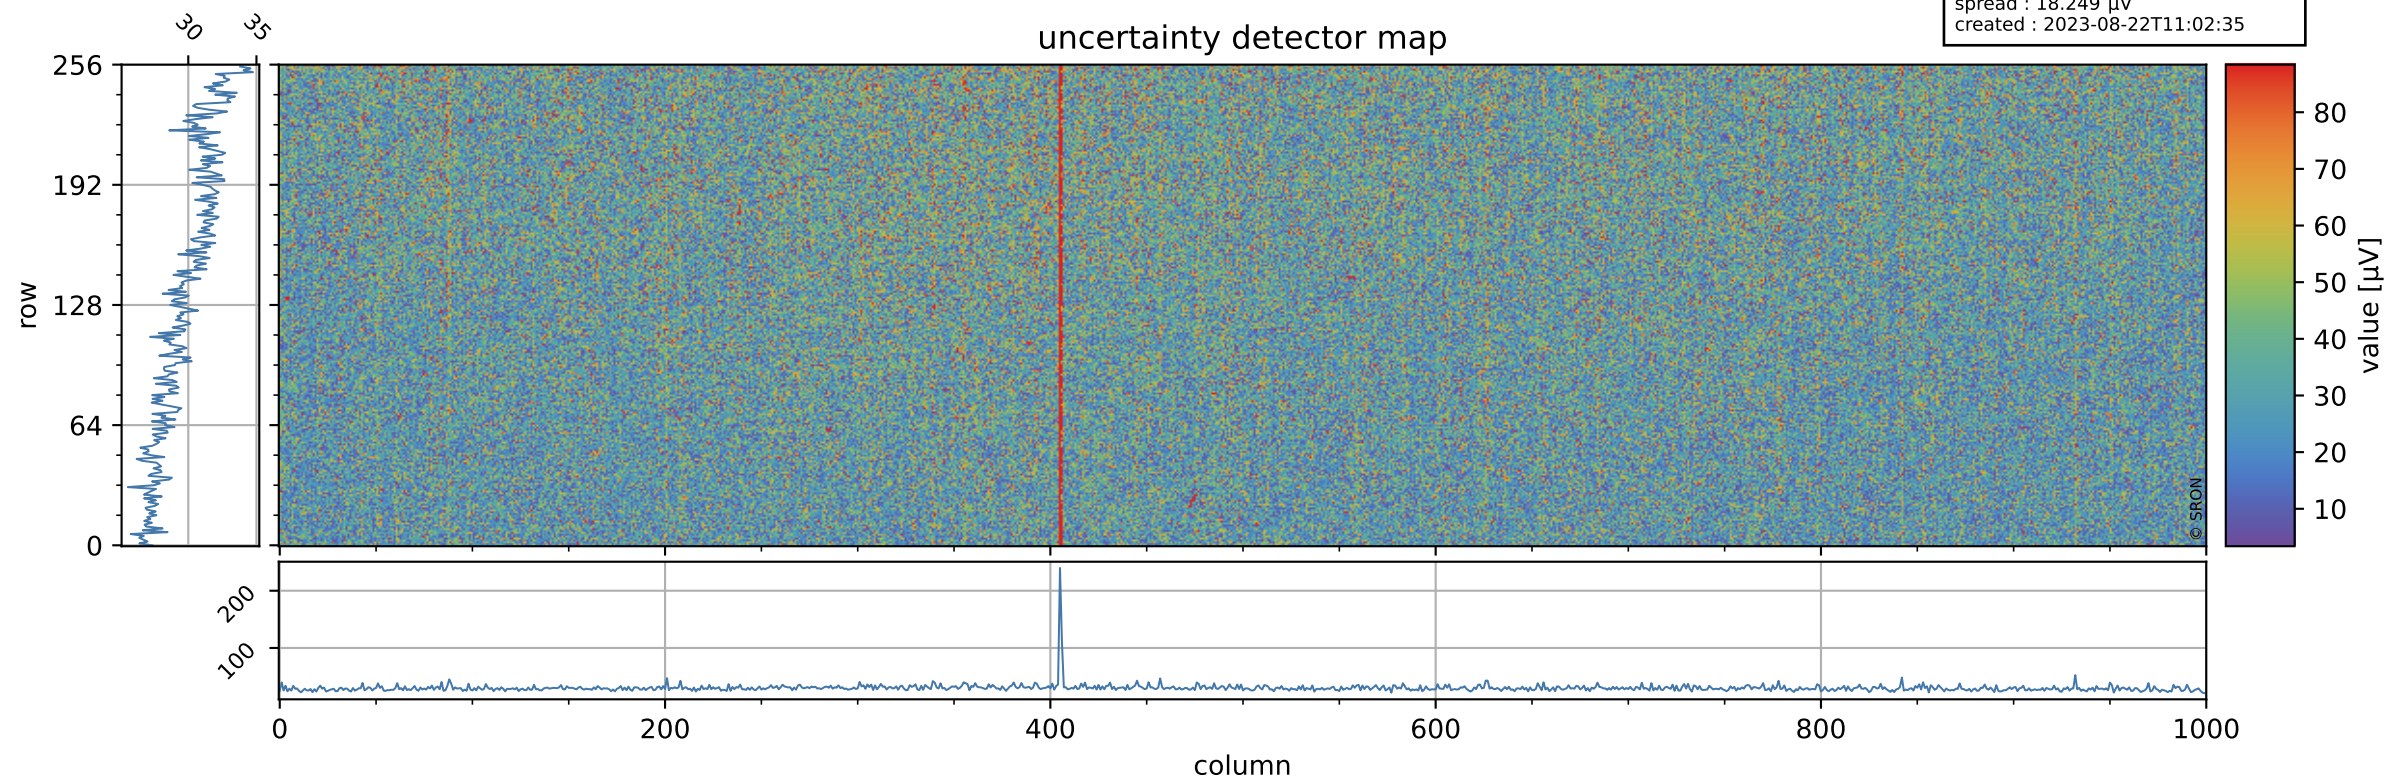

# Tropomi SWIR offset (beta nominal)

orbits : 18 in [7237, 7282]  
coverage : 2019-03-07 / 2019-03-10  
median : 0.52597 V  
spread : 0.035912 V  
created : 2023-08-22T11:02:35

value detector map

# Tropomi SWIR offset (beta nominal)

orbits : 18 in [7237, 7282]  
coverage : 2019-03-07 / 2019-03-10  
median : 30.333  $\mu\text{V}$   
spread : 18.249  $\mu\text{V}$   
created : 2023-08-22T11:02:35

# Tropomi SWIR offset (beta nominal)

orbits : 18 in [7237, 7282]  
coverage : 2019-03-07 / 2019-03-10  
median : -0.050877 mV  
spread : 0.32572 mV  
created : 2023-08-22T11:02:35

value compared with SWIR offset CKD

# Tropomi SWIR offset (beta nominal) ground-tracks of Sentinel-5P

orbits : 18 in [7237, 7282]  
coverage : 2019-03-07 / 2019-03-10  
created : 2023-08-22T11:02:36