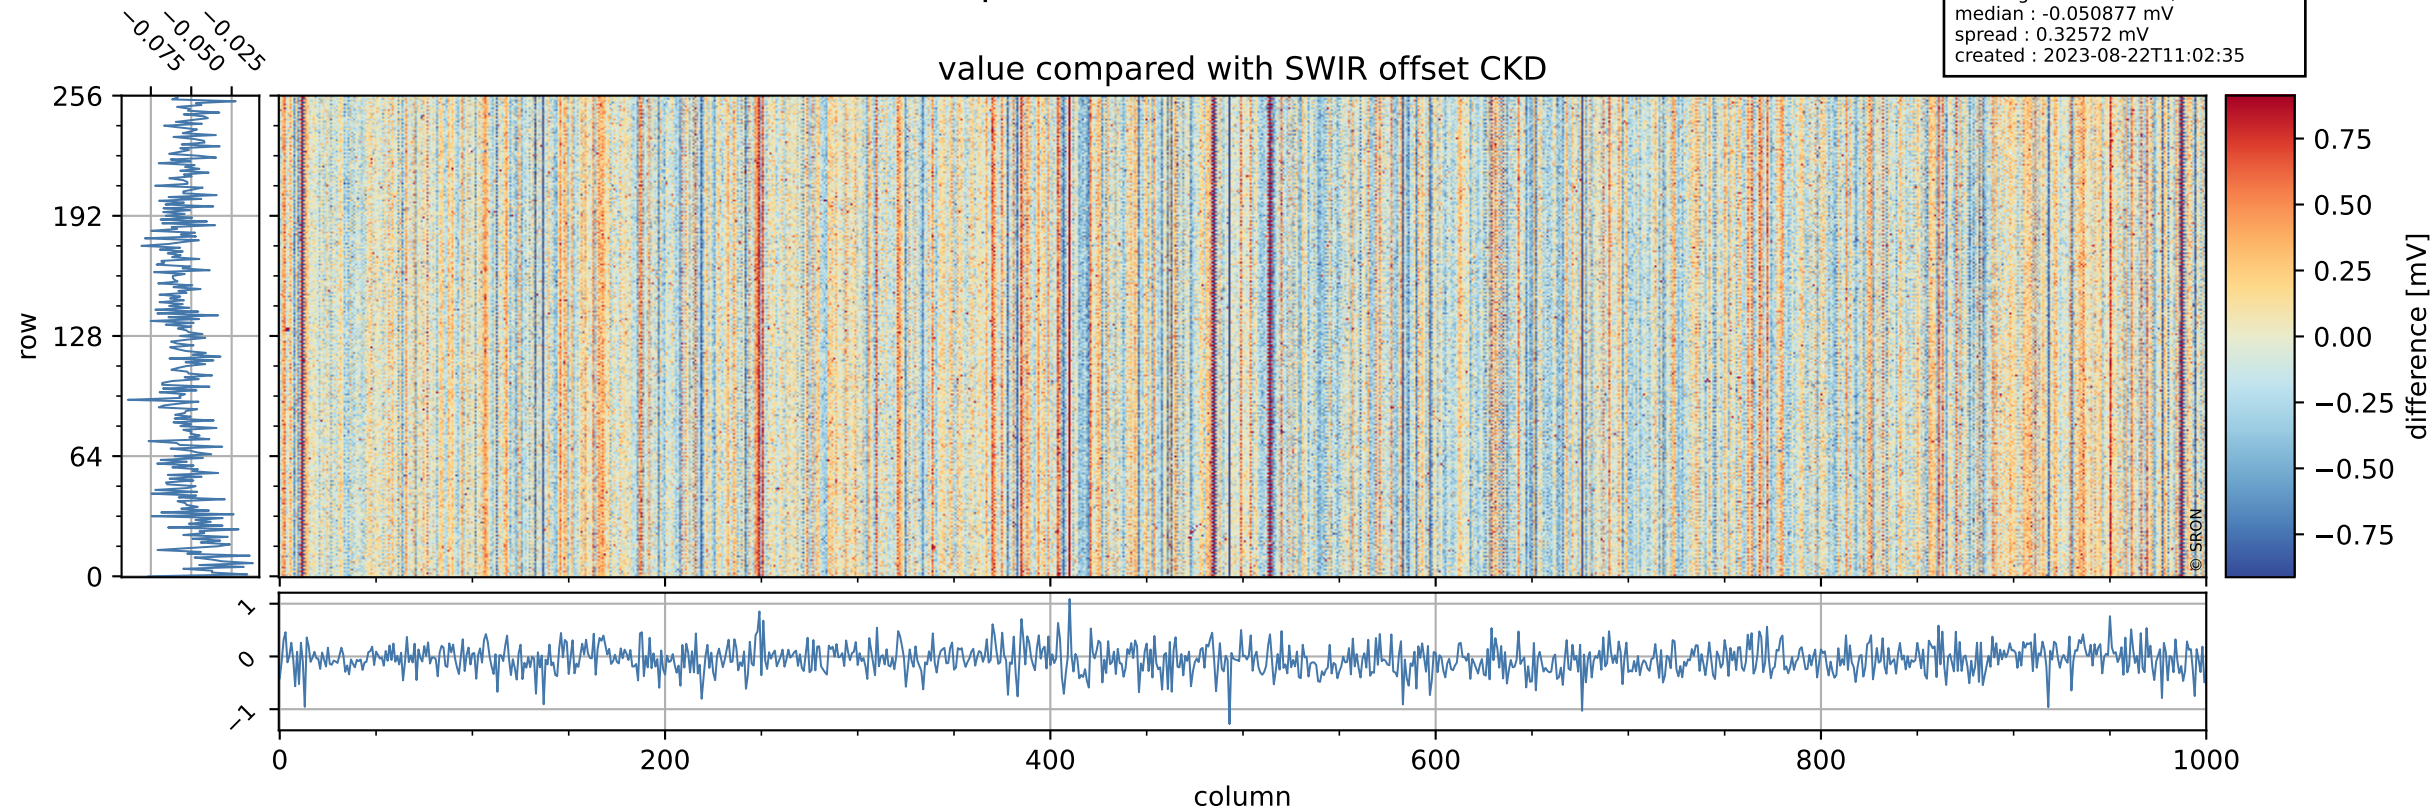

# Tropomi SWIR offset (beta nominal)

orbits : 18 in [7237, 7282]  
coverage : 2019-03-07 / 2019-03-10  
median : 0.52597 V  
spread : 0.035912 V  
created : 2023-08-22T11:02:35

value detector map

# Tropomi SWIR offset (beta nominal)

orbits : 18 in [7237, 7282]  
coverage : 2019-03-07 / 2019-03-10  
median : 30.333  $\mu\text{V}$   
spread : 18.249  $\mu\text{V}$   
created : 2023-08-22T11:02:35

# Tropomi SWIR offset (beta nominal)

orbits : 18 in [7237, 7282]  
coverage : 2019-03-07 / 2019-03-10  
median : -0.050877 mV  
spread : 0.32572 mV  
created : 2023-08-22T11:02:35

value compared with SWIR offset CKD

# Tropomi SWIR offset (beta nominal) ground-tracks of Sentinel-5P

orbits : 18 in [7237, 7282]  
coverage : 2019-03-07 / 2019-03-10  
created : 2023-08-22T11:02:36