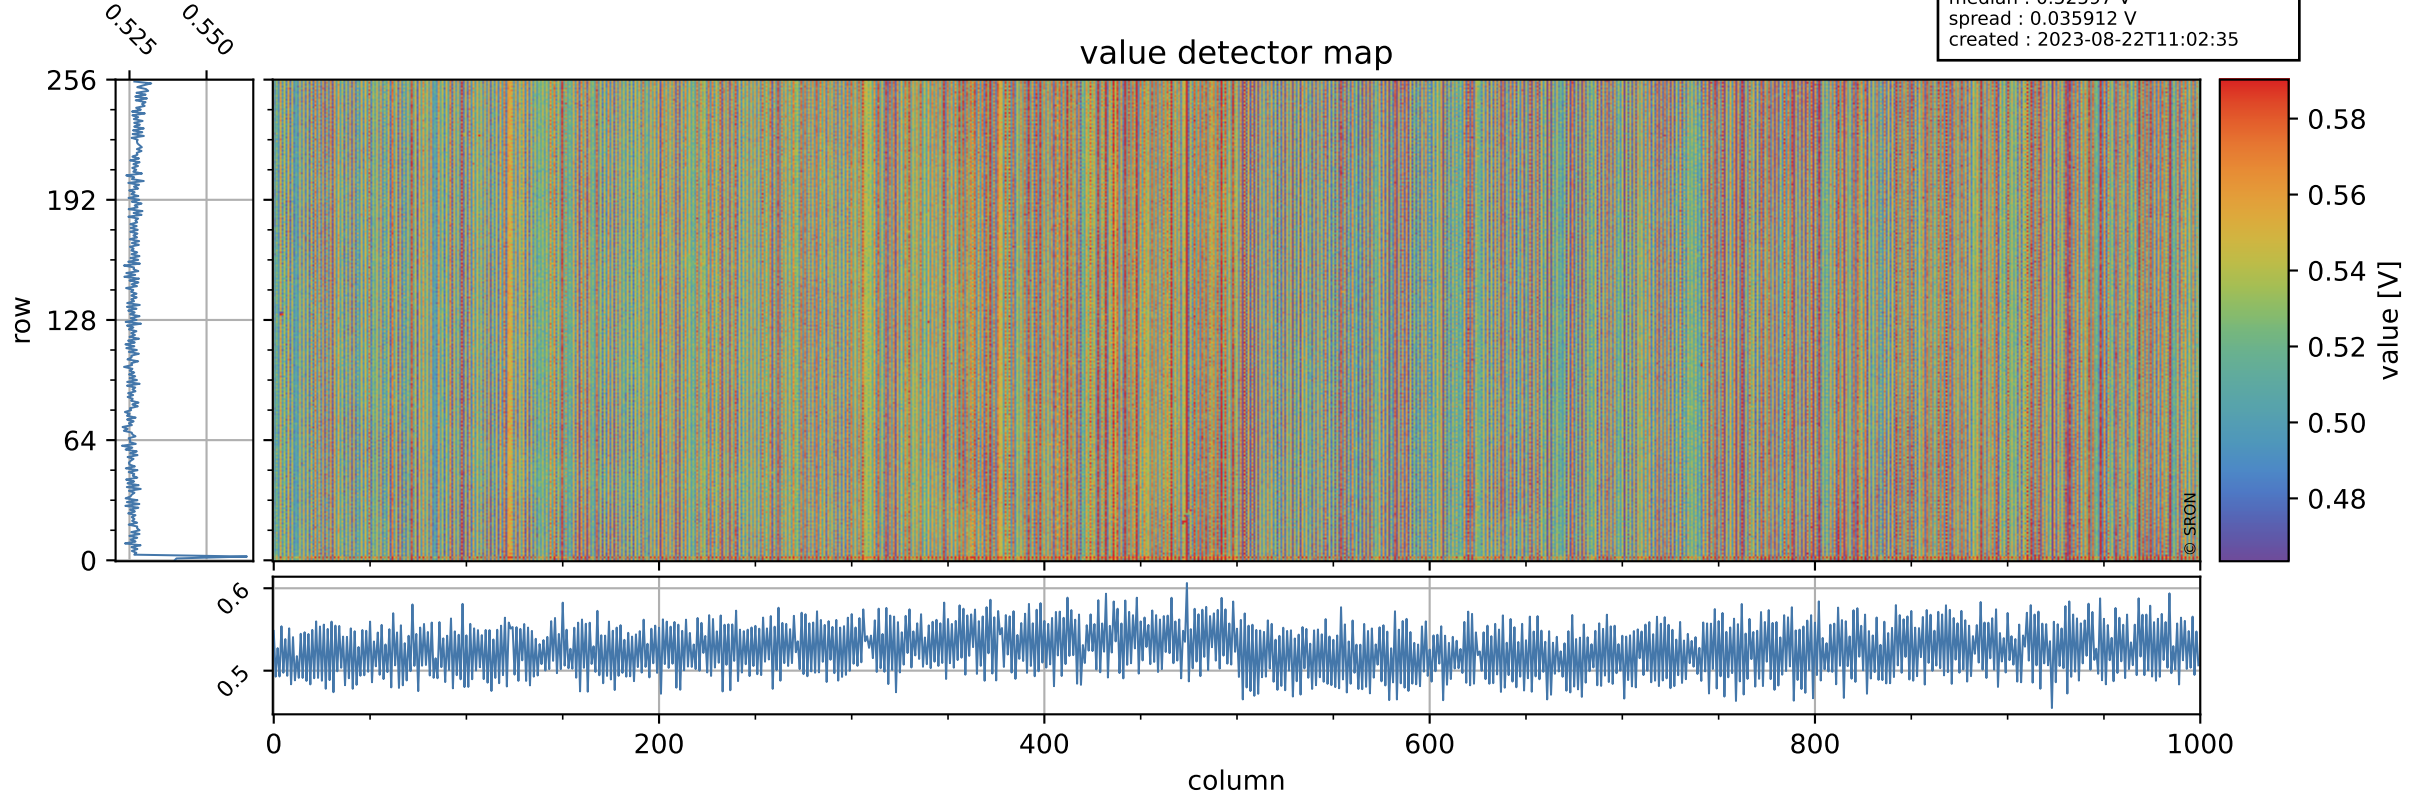

# Tropomi SWIR offset (beta nominal)

orbits : 18 in [7237, 7282]  
coverage : 2019-03-07 / 2019-03-10  
median : 0.52597 V  
spread : 0.035912 V  
created : 2023-08-22T11:02:35

value detector map

# Tropomi SWIR offset (beta nominal)

orbits : 18 in [7237, 7282]  
coverage : 2019-03-07 / 2019-03-10  
median : 30.333  $\mu\text{V}$   
spread : 18.249  $\mu\text{V}$   
created : 2023-08-22T11:02:35

# Tropomi SWIR offset (beta nominal)

orbits : 18 in [7237, 7282]  
coverage : 2019-03-07 / 2019-03-10  
median : -0.050877 mV  
spread : 0.32572 mV  
created : 2023-08-22T11:02:35

value compared with SWIR offset CKD

# Tropomi SWIR offset (beta nominal) ground-tracks of Sentinel-5P

orbits : 18 in [7237, 7282]  
coverage : 2019-03-07 / 2019-03-10  
created : 2023-08-22T11:02:36