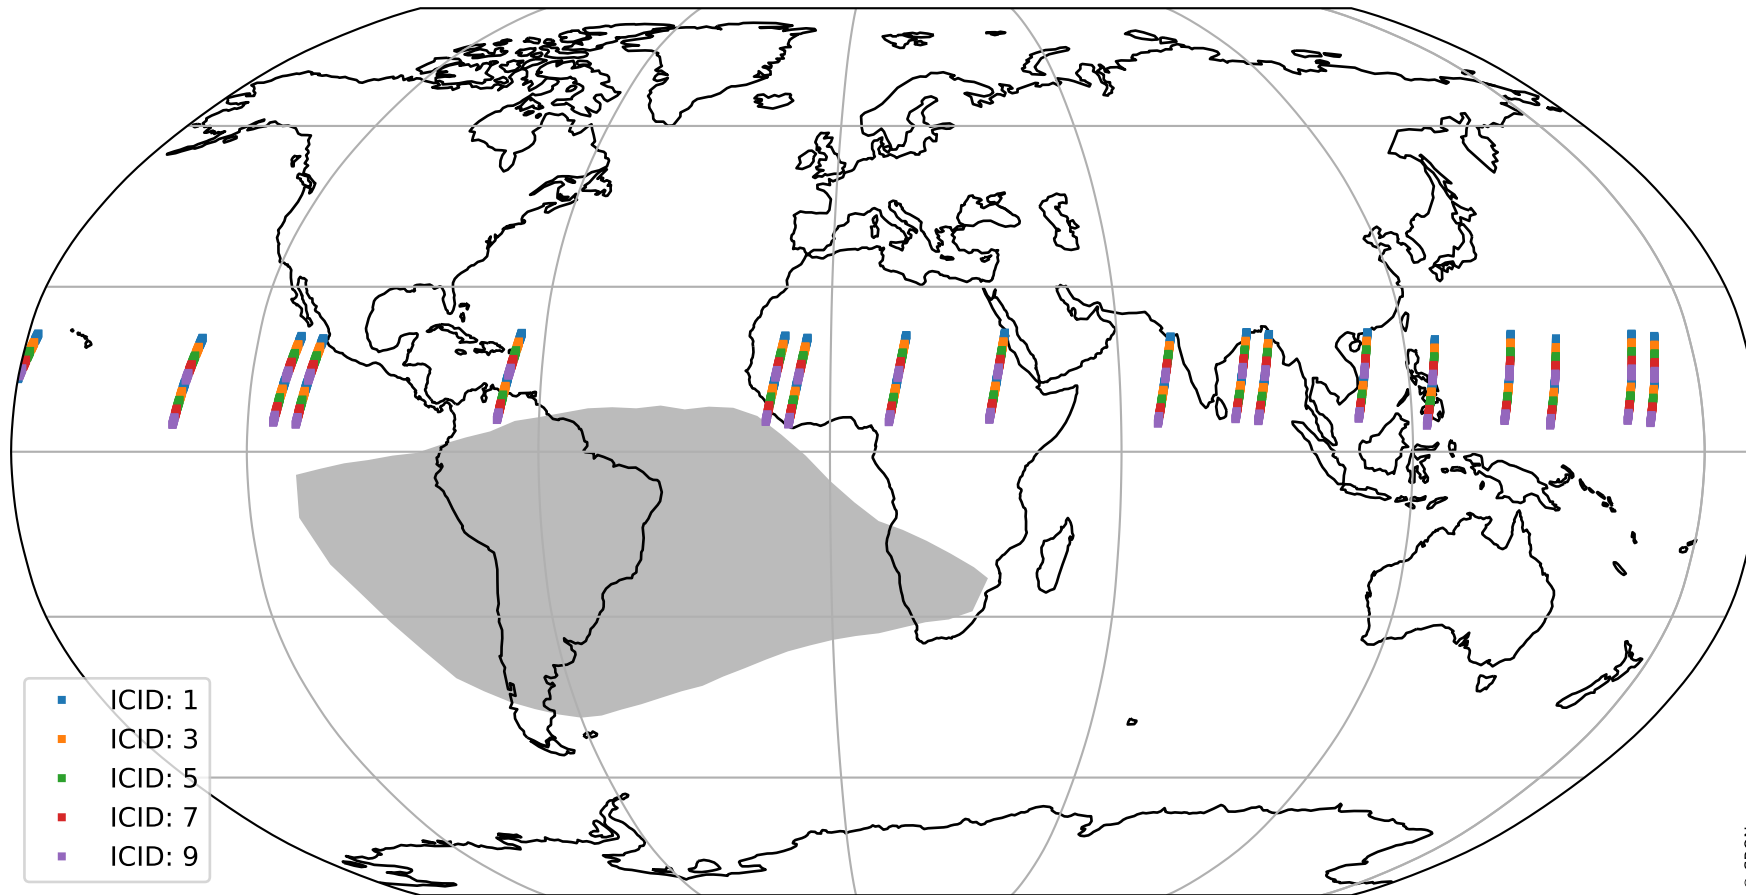

# Tropomi SWIR offset (beta nominal)

orbits : 18 in [7237, 7282]  
coverage : 2019-03-07 / 2019-03-10  
median : 30.333  $\mu\text{V}$   
spread : 18.249  $\mu\text{V}$   
created : 2023-08-22T11:02:35

# Tropomi SWIR offset (beta nominal)

orbits : 18 in [7237, 7282]  
coverage : 2019-03-07 / 2019-03-10  
median : -0.050877 mV  
spread : 0.32572 mV  
created : 2023-08-22T11:02:35

value compared with SWIR offset CKD

# Tropomi SWIR offset (beta nominal) ground-tracks of Sentinel-5P

orbits : 18 in [7237, 7282]  
coverage : 2019-03-07 / 2019-03-10  
created : 2023-08-22T11:02:36

# Tropomi SWIR offset (beta nominal)

orbits : [1867, 7282]  
coverage : 2018-02-20 / 2019-03-10  
created : 2023-08-22T11:02:36