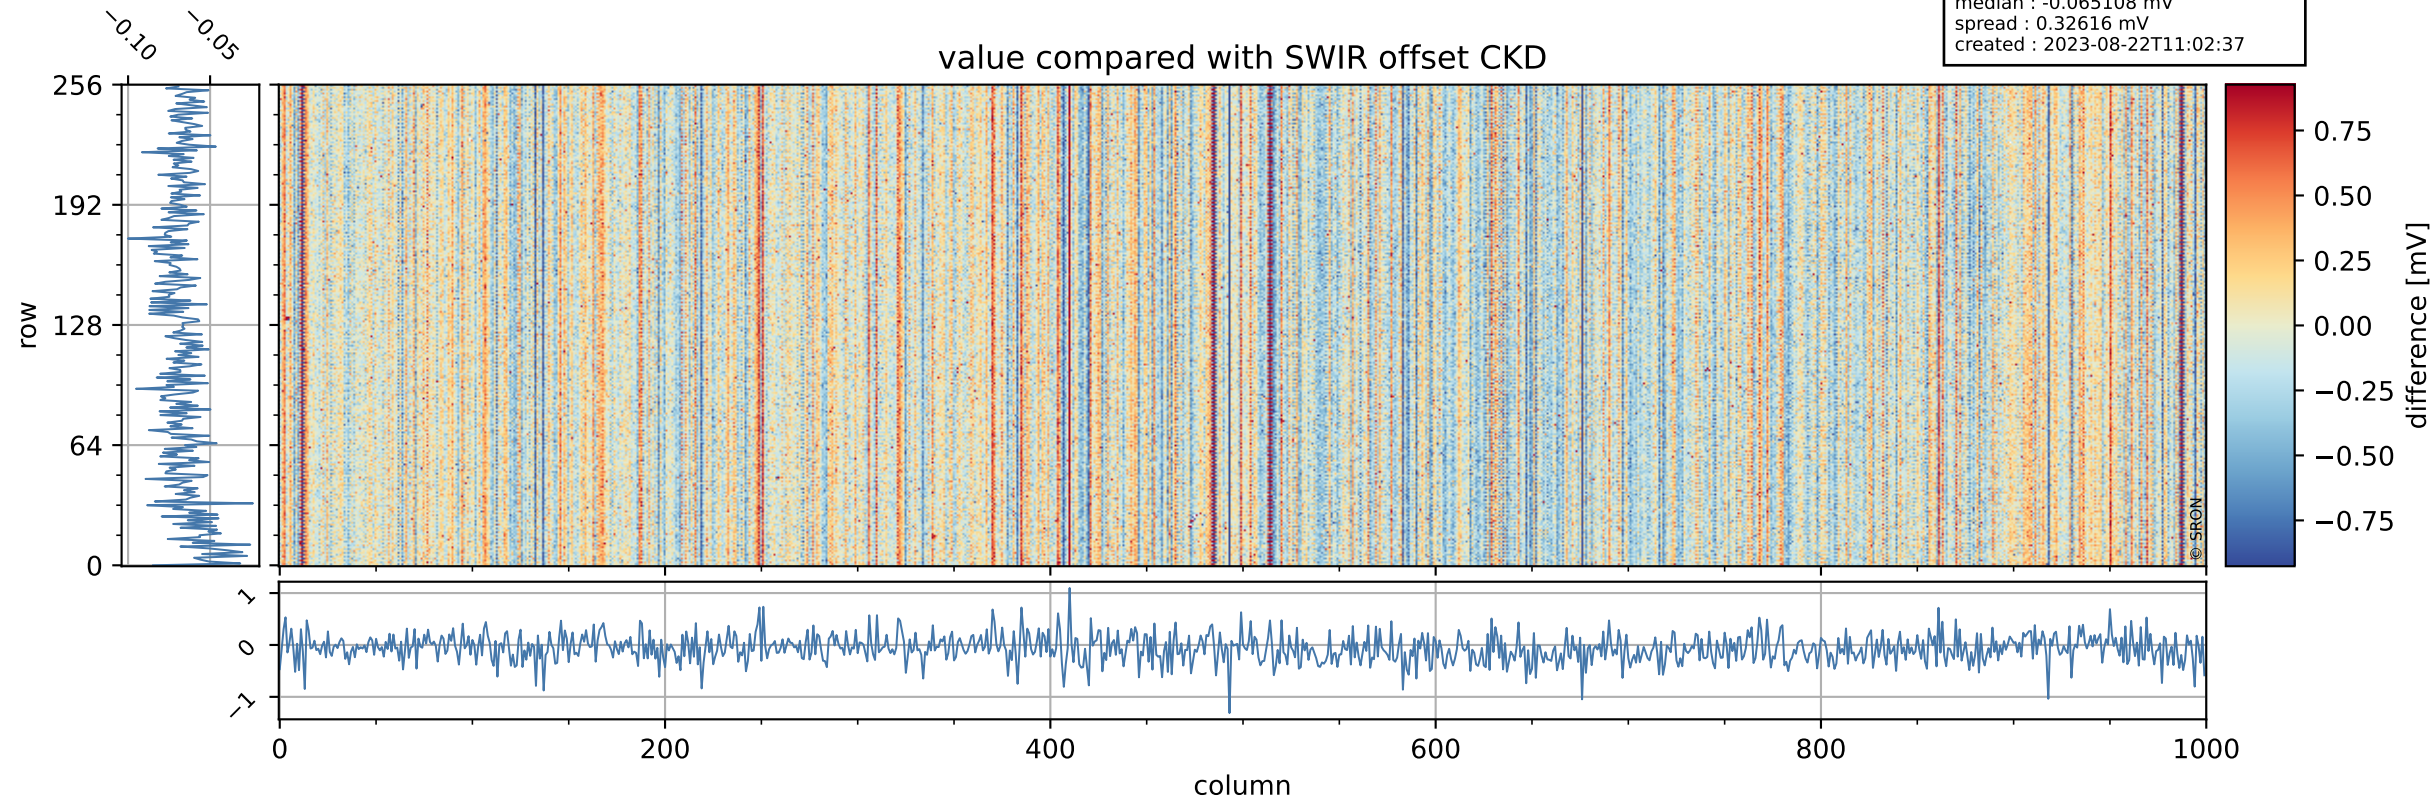

Tropomi SWIR offset (beta nominal)

orbits : 20 in [7282, 7327]
coverage : 2019-03-10 / 2019-03-13
median : 0.52596 V
spread : 0.035916 V
created : 2023-08-22T11:02:37

value detector map

Tropomi SWIR offset (beta nominal)

orbits : 20 in [7282, 7327]
coverage : 2019-03-10 / 2019-03-13
median : 30.236 μV
spread : 18.227 μV
created : 2023-08-22T11:02:37

Tropomi SWIR offset (beta nominal)

orbits : 20 in [7282, 7327]
coverage : 2019-03-10 / 2019-03-13
median : -0.065108 mV
spread : 0.32616 mV
created : 2023-08-22T11:02:37

value compared with SWIR offset CKD

Tropomi SWIR offset (beta nominal) ground-tracks of Sentinel-5P

orbits : 20 in [7282, 7327]
coverage : 2019-03-10 / 2019-03-13
created : 2023-08-22T11:02:37

Tropomi SWIR offset (beta nominal)

orbits : [1867, 7327]
coverage : 2018-02-20 / 2019-03-13
created : 2023-08-22T11:02:38

trend of detector median & temperatures