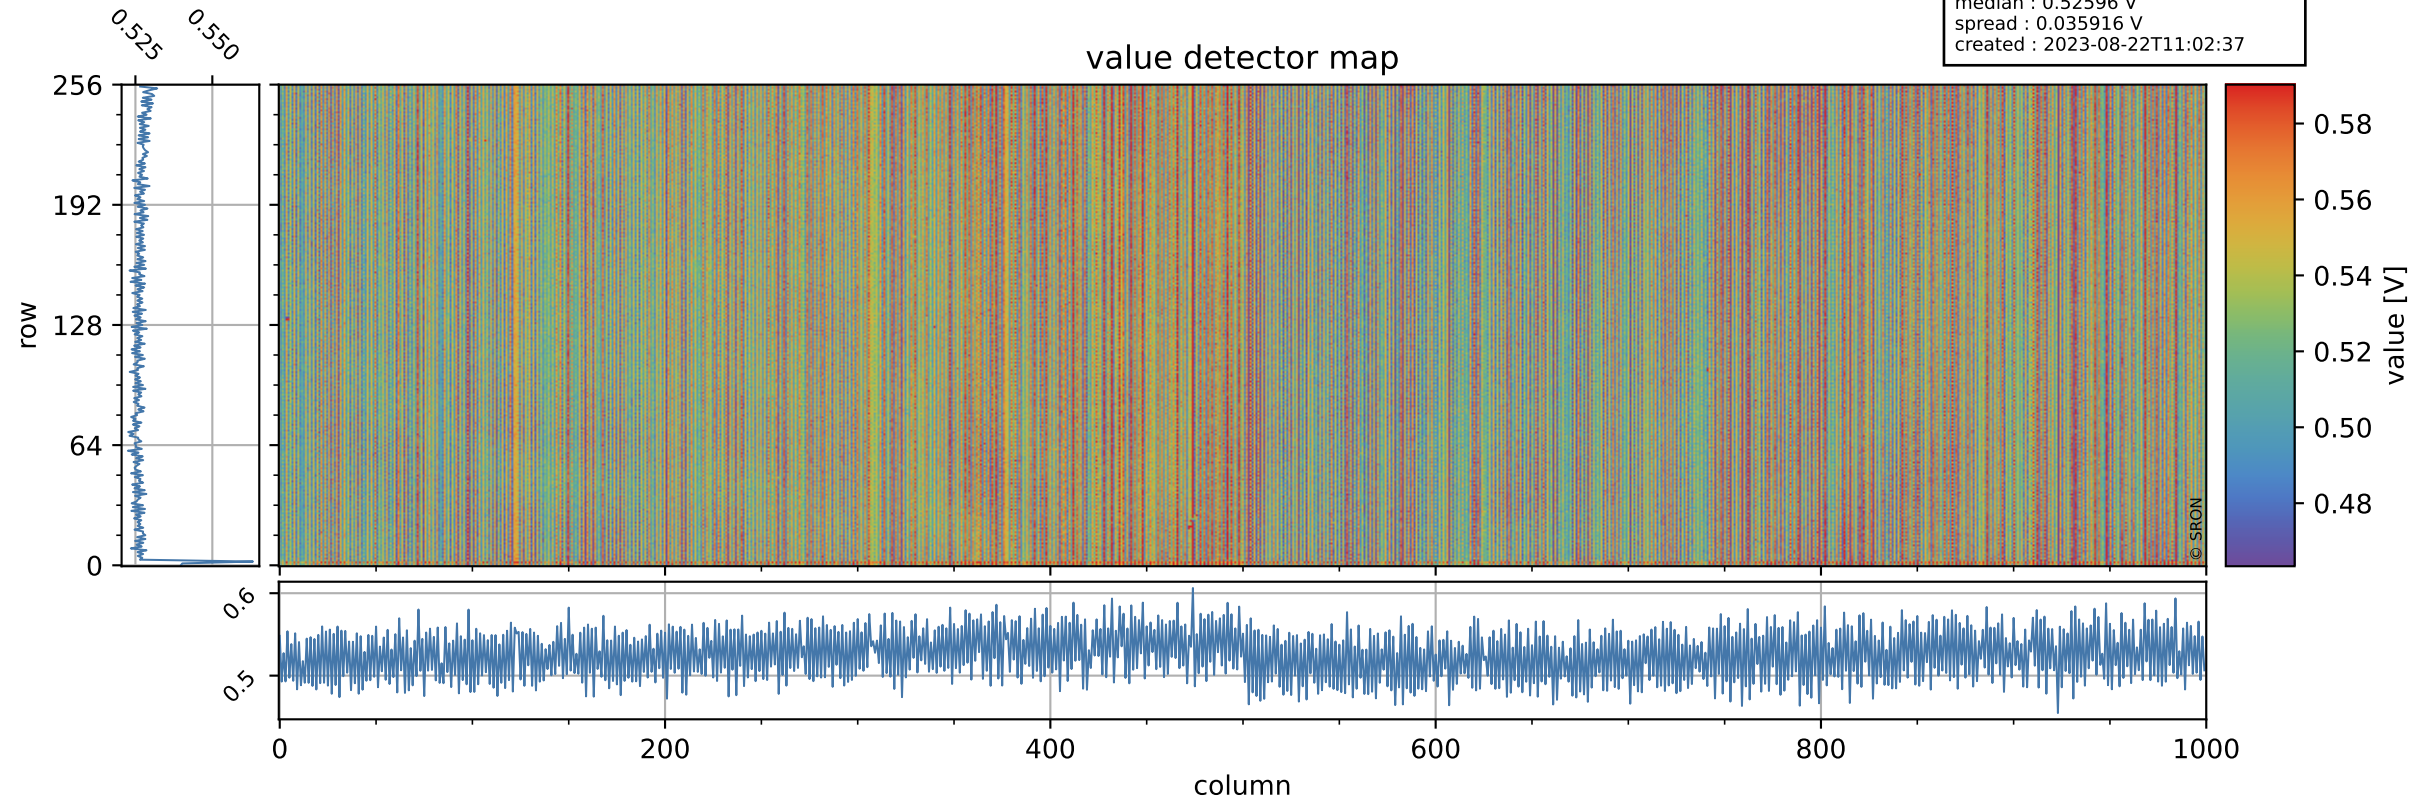

Tropomi SWIR offset (beta nominal)

orbits : 20 in [7282, 7327]
coverage : 2019-03-10 / 2019-03-13
median : 0.52596 V
spread : 0.035916 V
created : 2023-08-22T11:02:37

value detector map

Tropomi SWIR offset (beta nominal)

orbits : 20 in [7282, 7327]
coverage : 2019-03-10 / 2019-03-13
median : 30.236 μV
spread : 18.227 μV
created : 2023-08-22T11:02:37

Tropomi SWIR offset (beta nominal)

orbits : 20 in [7282, 7327]
coverage : 2019-03-10 / 2019-03-13
median : -0.065108 mV
spread : 0.32616 mV
created : 2023-08-22T11:02:37

value compared with SWIR offset CKD

Tropomi SWIR offset (beta nominal) ground-tracks of Sentinel-5P

orbits : 20 in [7282, 7327]
coverage : 2019-03-10 / 2019-03-13
created : 2023-08-22T11:02:37

Tropomi SWIR offset (beta nominal)

orbits : [1867, 7327]
coverage : 2018-02-20 / 2019-03-13
created : 2023-08-22T11:02:38

trend of detector median & temperatures