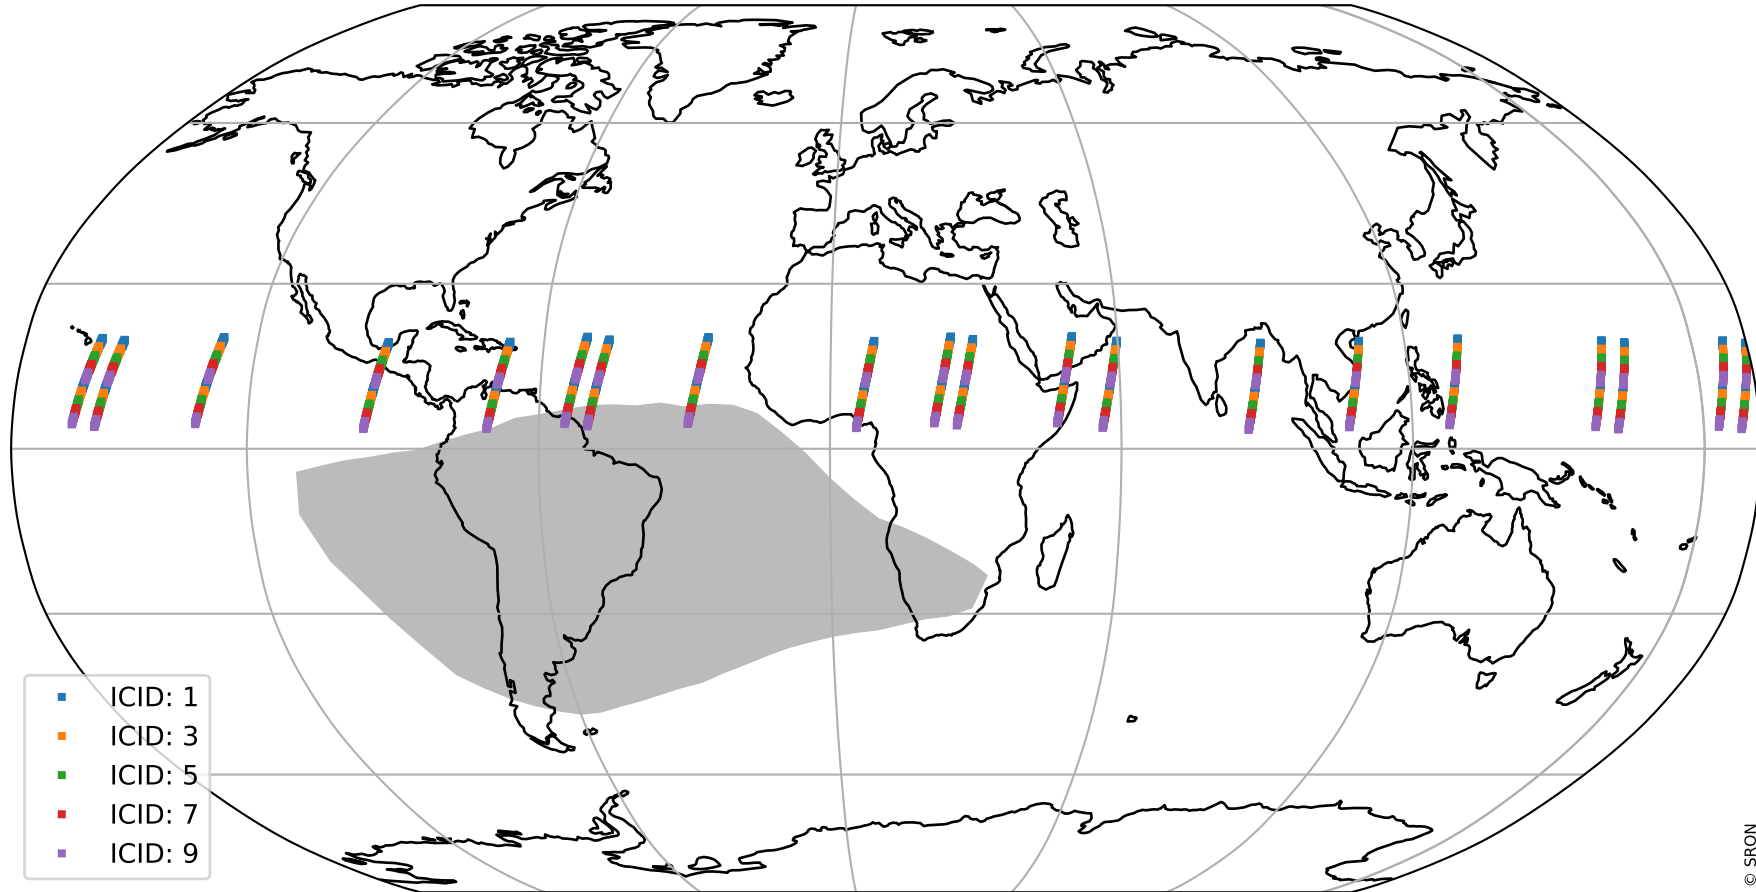

Tropomi SWIR offset (beta nominal)

orbits : 20 in [7282, 7327]
coverage : 2019-03-10 / 2019-03-13
median : 0.52596 V
spread : 0.035916 V
created : 2023-08-22T11:02:37

value detector map

Tropomi SWIR offset (beta nominal)

orbits : 20 in [7282, 7327]
coverage : 2019-03-10 / 2019-03-13
median : 30.236 μV
spread : 18.227 μV
created : 2023-08-22T11:02:37

Tropomi SWIR offset (beta nominal)

orbits : 20 in [7282, 7327]
coverage : 2019-03-10 / 2019-03-13
median : -0.065108 mV
spread : 0.32616 mV
created : 2023-08-22T11:02:37

value compared with SWIR offset CKD

Tropomi SWIR offset (beta nominal) ground-tracks of Sentinel-5P

orbits : 20 in [7282, 7327]
coverage : 2019-03-10 / 2019-03-13
created : 2023-08-22T11:02:37

Tropomi SWIR offset (beta nominal)

orbits : [1867, 7327]
coverage : 2018-02-20 / 2019-03-13
created : 2023-08-22T11:02:38

trend of detector median & temperatures