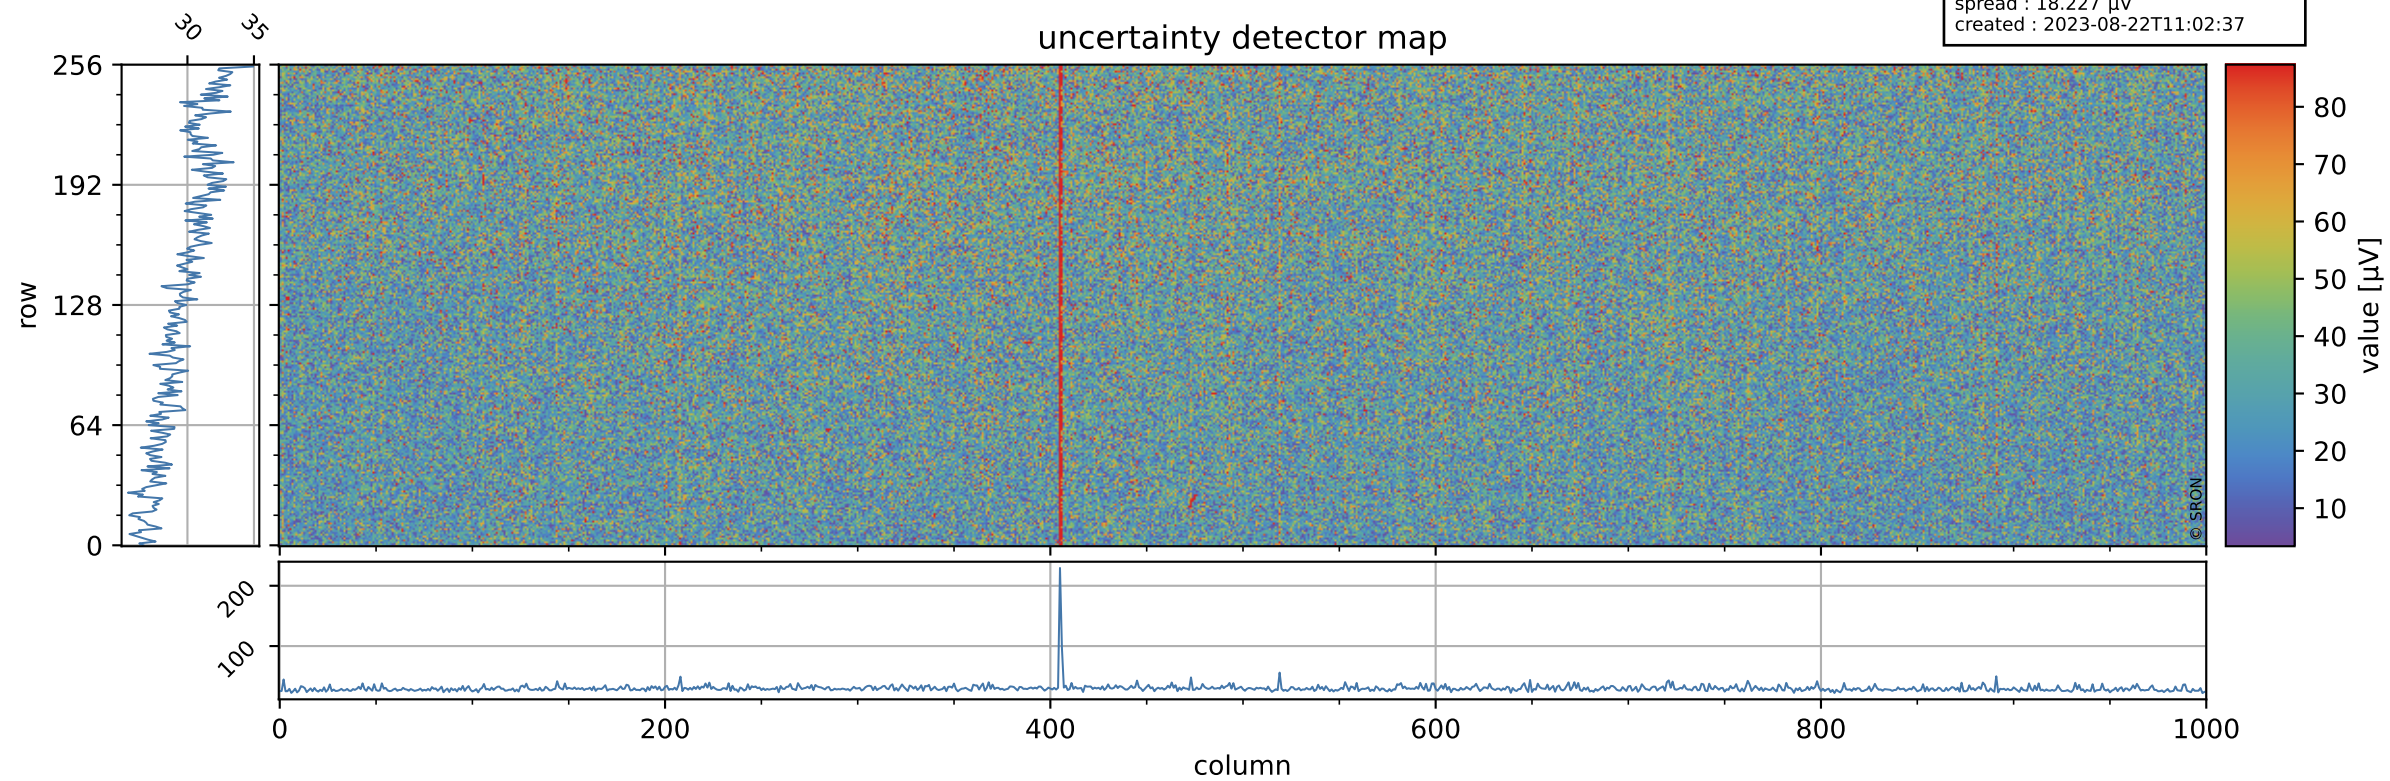

Tropomi SWIR offset (beta nominal)

orbits : 20 in [7282, 7327]
coverage : 2019-03-10 / 2019-03-13
median : 0.52596 V
spread : 0.035916 V
created : 2023-08-22T11:02:37

value detector map

Tropomi SWIR offset (beta nominal)

orbits : 20 in [7282, 7327]
coverage : 2019-03-10 / 2019-03-13
median : 30.236 μV
spread : 18.227 μV
created : 2023-08-22T11:02:37

Tropomi SWIR offset (beta nominal)

orbits : 20 in [7282, 7327]
coverage : 2019-03-10 / 2019-03-13
median : -0.065108 mV
spread : 0.32616 mV
created : 2023-08-22T11:02:37

value compared with SWIR offset CKD

Tropomi SWIR offset (beta nominal) ground-tracks of Sentinel-5P

orbits : 20 in [7282, 7327]
coverage : 2019-03-10 / 2019-03-13
created : 2023-08-22T11:02:37

Tropomi SWIR offset (beta nominal)

orbits : [1867, 7327]
coverage : 2018-02-20 / 2019-03-13
created : 2023-08-22T11:02:38

trend of detector median & temperatures