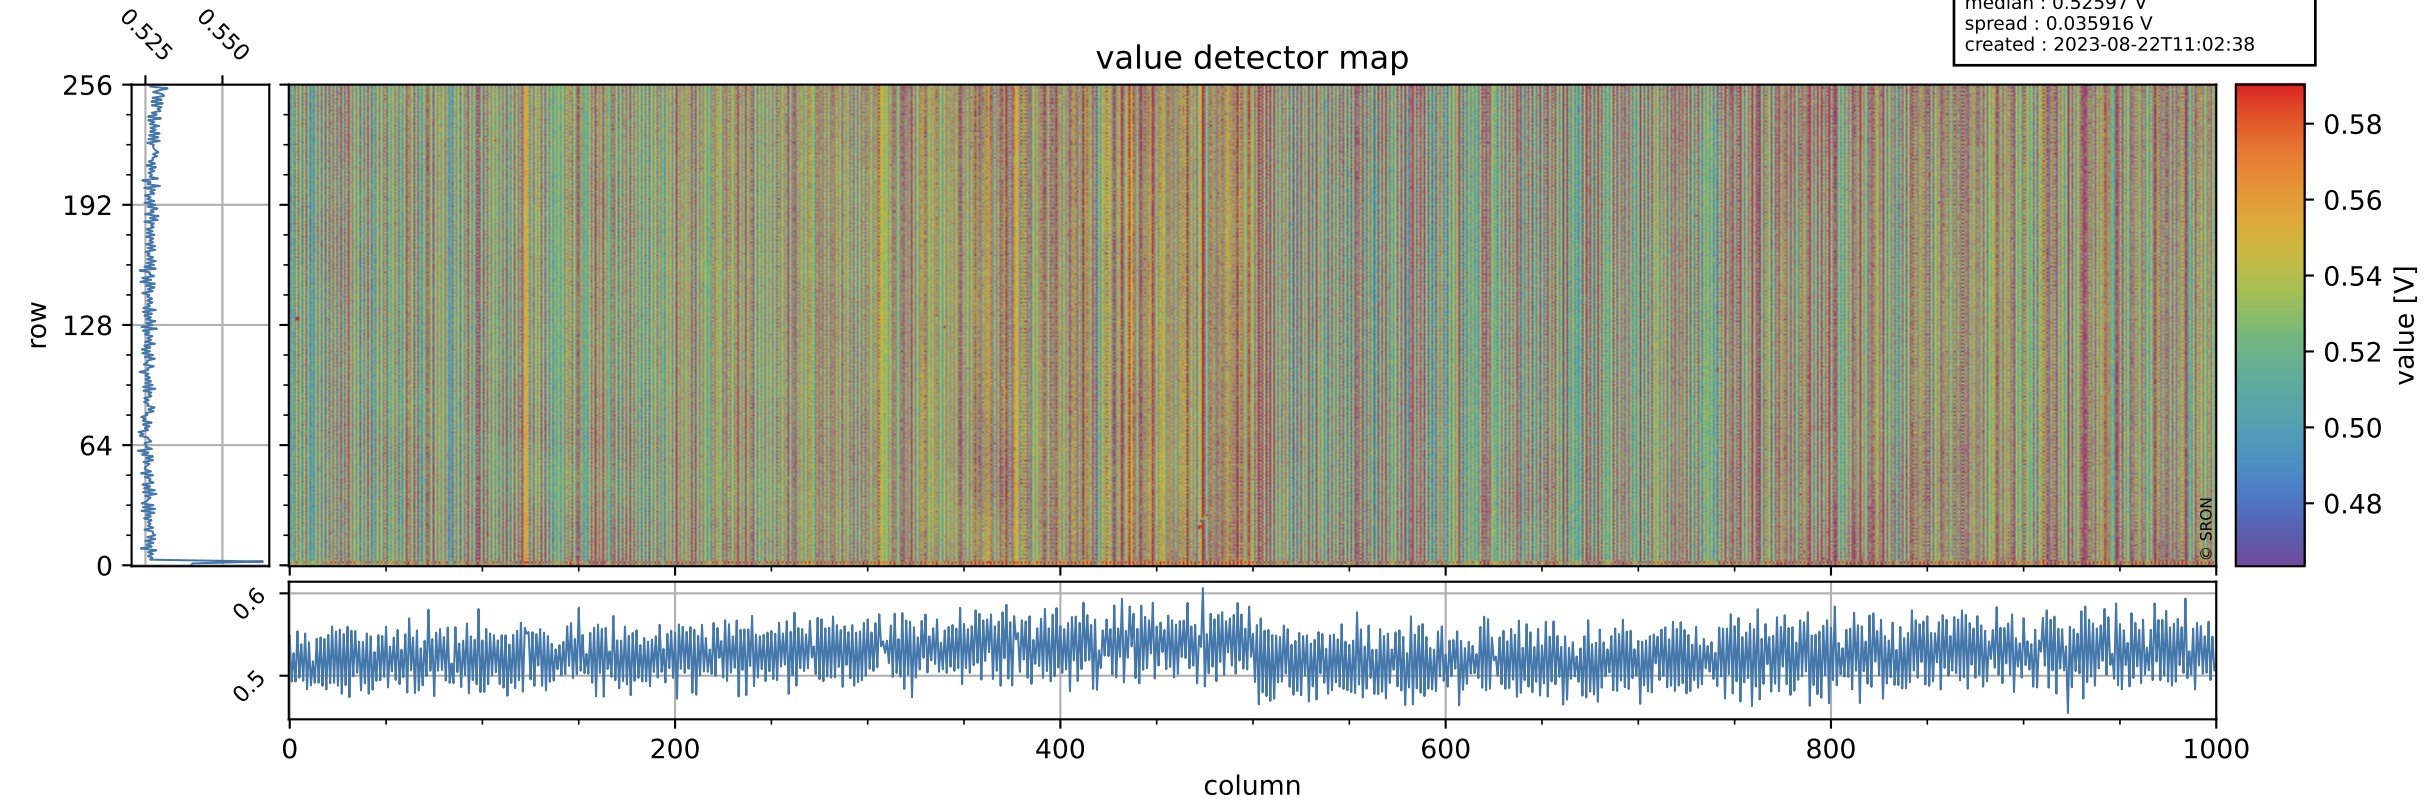

Tropomi SWIR offset (beta nominal)

orbits : 18 in [7327, 7372]
coverage : 2019-03-14 / 2019-03-17
median : 0.52597 V
spread : 0.035916 V
created : 2023-08-22T11:02:38

value detector map

Tropomi SWIR offset (beta nominal)

orbits : 18 in [7327, 7372]
coverage : 2019-03-14 / 2019-03-17
median : 30.949 μV
spread : 18.428 μV
created : 2023-08-22T11:02:39

Tropomi SWIR offset (beta nominal)

orbits : 18 in [7327, 7372]
coverage : 2019-03-14 / 2019-03-17
median : -0.045972 mV
spread : 0.32806 mV
created : 2023-08-22T11:02:39

value compared with SWIR offset CKD

Tropomi SWIR offset (beta nominal) ground-tracks of Sentinel-5P

orbits : 18 in [7327, 7372]
coverage : 2019-03-14 / 2019-03-17
created : 2023-08-22T11:02:39

Tropomi SWIR offset (beta nominal)

orbits : [1867, 7372]
coverage : 2018-02-20 / 2019-03-17
created : 2023-08-22T11:02:39

trend of detector median & temperatures