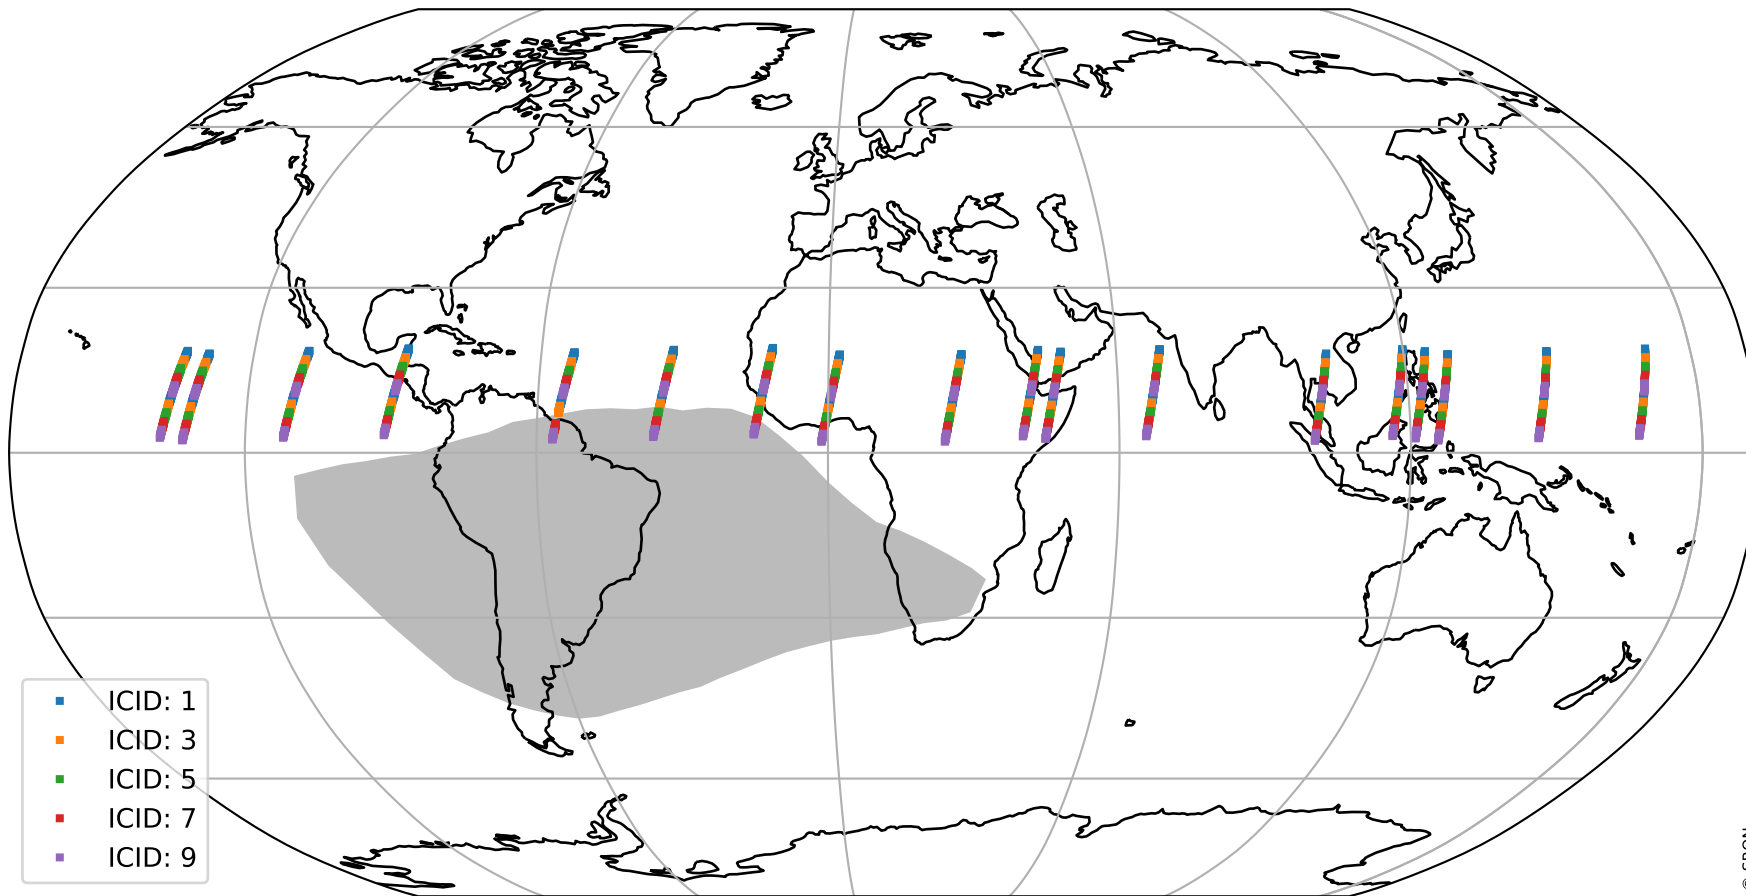

Tropomi SWIR offset (beta nominal)

orbits : 18 in [7327, 7372]
coverage : 2019-03-14 / 2019-03-17
median : 0.52597 V
spread : 0.035916 V
created : 2023-08-22T11:02:38

value detector map

Tropomi SWIR offset (beta nominal)

orbits : 18 in [7327, 7372]
coverage : 2019-03-14 / 2019-03-17
median : 30.949 μV
spread : 18.428 μV
created : 2023-08-22T11:02:39

Tropomi SWIR offset (beta nominal)

orbits : 18 in [7327, 7372]
coverage : 2019-03-14 / 2019-03-17
median : -0.045972 mV
spread : 0.32806 mV
created : 2023-08-22T11:02:39

value compared with SWIR offset CKD

Tropomi SWIR offset (beta nominal) ground-tracks of Sentinel-5P

orbits : 18 in [7327, 7372]
coverage : 2019-03-14 / 2019-03-17
created : 2023-08-22T11:02:39

Tropomi SWIR offset (beta nominal)

orbits : [1867, 7372]
coverage : 2018-02-20 / 2019-03-17
created : 2023-08-22T11:02:39

trend of detector median & temperatures