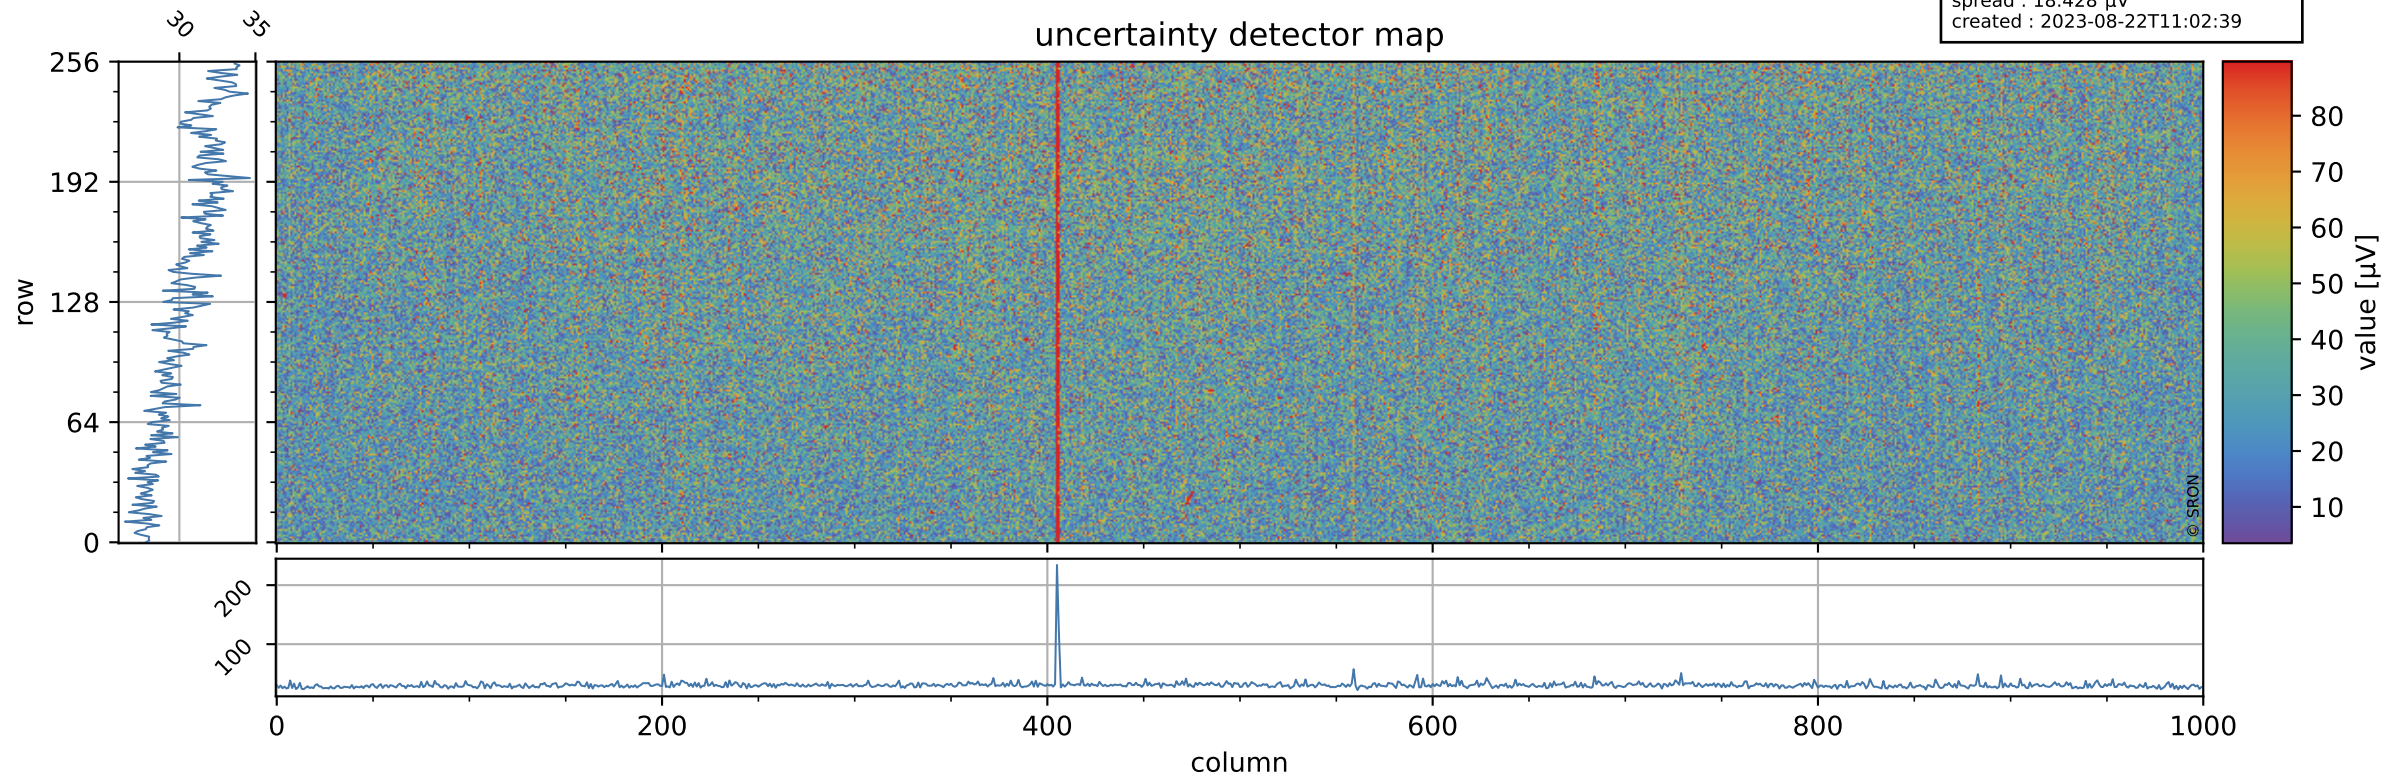

Tropomi SWIR offset (beta nominal)

orbits : 18 in [7327, 7372]
coverage : 2019-03-14 / 2019-03-17
median : 0.52597 V
spread : 0.035916 V
created : 2023-08-22T11:02:38

value detector map

Tropomi SWIR offset (beta nominal)

orbits : 18 in [7327, 7372]
coverage : 2019-03-14 / 2019-03-17
median : 30.949 μV
spread : 18.428 μV
created : 2023-08-22T11:02:39

Tropomi SWIR offset (beta nominal)

orbits : 18 in [7327, 7372]
coverage : 2019-03-14 / 2019-03-17
median : -0.045972 mV
spread : 0.32806 mV
created : 2023-08-22T11:02:39

value compared with SWIR offset CKD

Tropomi SWIR offset (beta nominal) ground-tracks of Sentinel-5P

orbits : 18 in [7327, 7372]
coverage : 2019-03-14 / 2019-03-17
created : 2023-08-22T11:02:39

Tropomi SWIR offset (beta nominal)

orbits : [1867, 7372]
coverage : 2018-02-20 / 2019-03-17
created : 2023-08-22T11:02:39

trend of detector median & temperatures