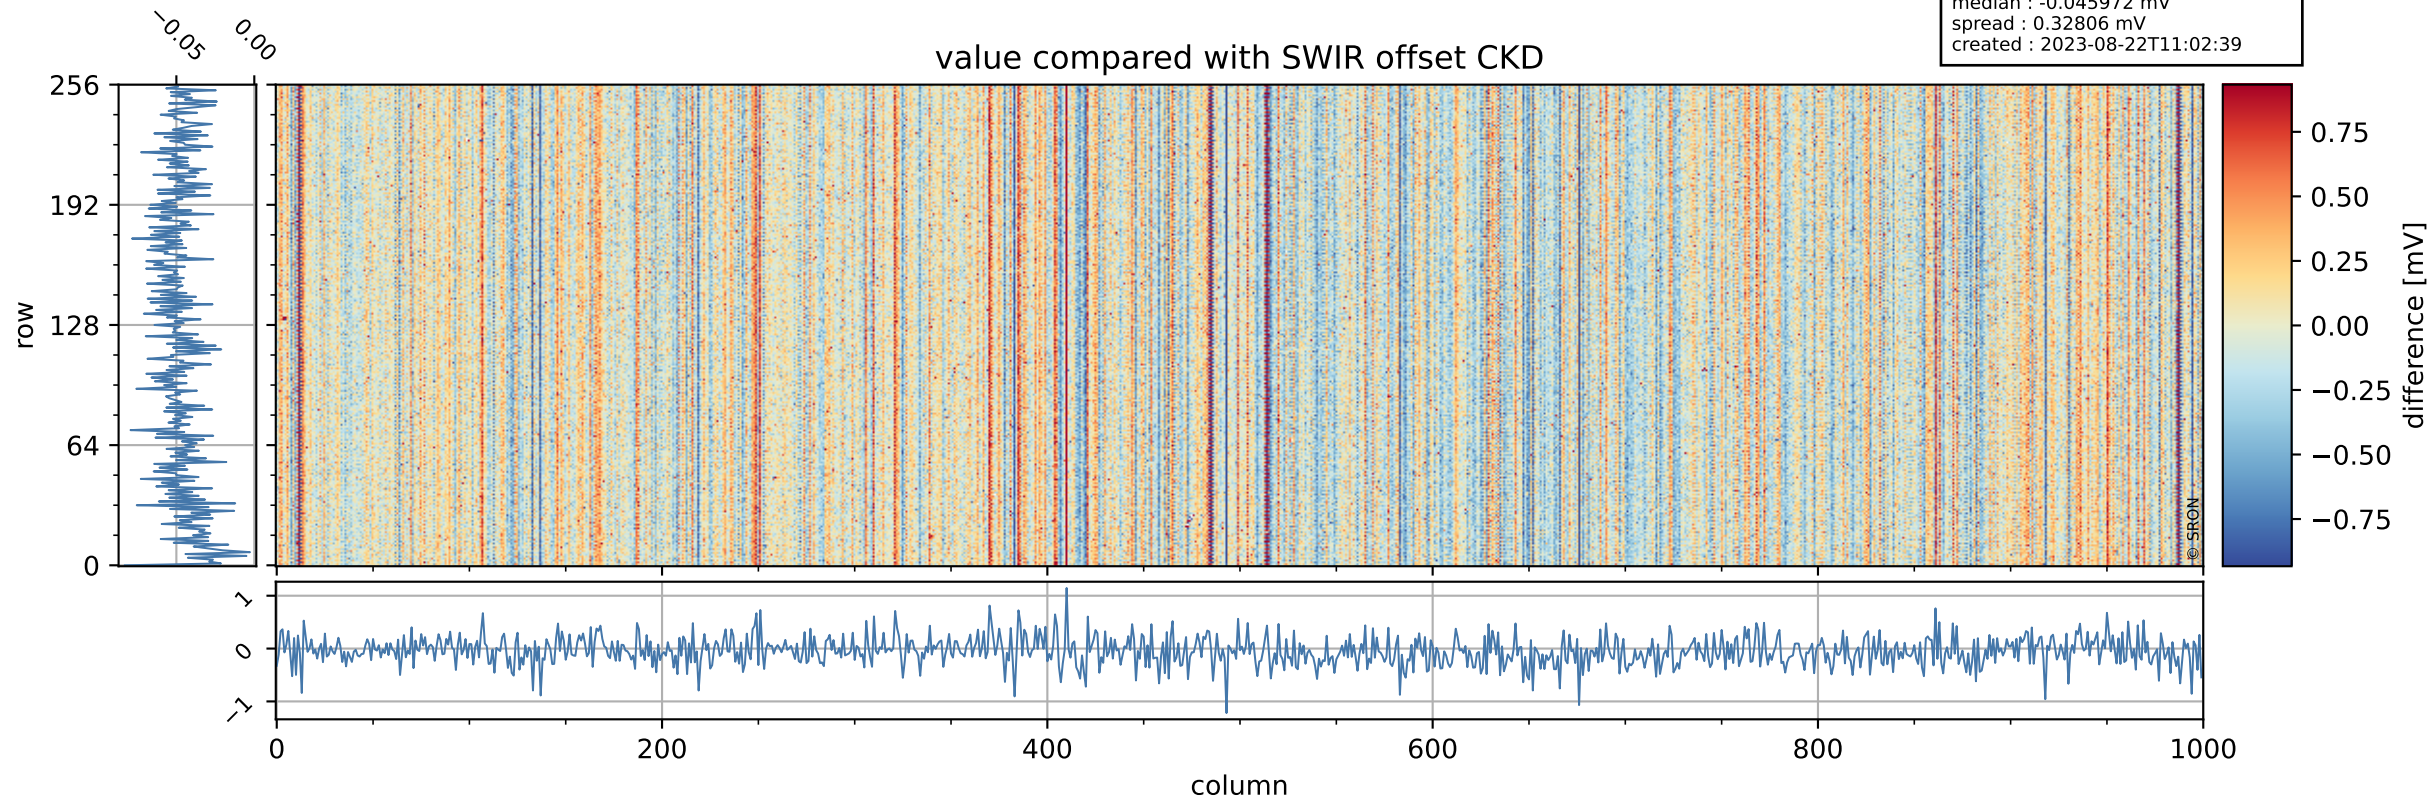

Tropomi SWIR offset (beta nominal)

orbits : 18 in [7327, 7372]
coverage : 2019-03-14 / 2019-03-17
median : 0.52597 V
spread : 0.035916 V
created : 2023-08-22T11:02:38

value detector map

Tropomi SWIR offset (beta nominal)

orbits : 18 in [7327, 7372]
coverage : 2019-03-14 / 2019-03-17
median : 30.949 μV
spread : 18.428 μV
created : 2023-08-22T11:02:39

Tropomi SWIR offset (beta nominal)

orbits : 18 in [7327, 7372]
coverage : 2019-03-14 / 2019-03-17
median : -0.045972 mV
spread : 0.32806 mV
created : 2023-08-22T11:02:39

value compared with SWIR offset CKD

Tropomi SWIR offset (beta nominal) ground-tracks of Sentinel-5P

orbits : 18 in [7327, 7372]
coverage : 2019-03-14 / 2019-03-17
created : 2023-08-22T11:02:39

Tropomi SWIR offset (beta nominal)

orbits : [1867, 7372]
coverage : 2018-02-20 / 2019-03-17
created : 2023-08-22T11:02:39

trend of detector median & temperatures