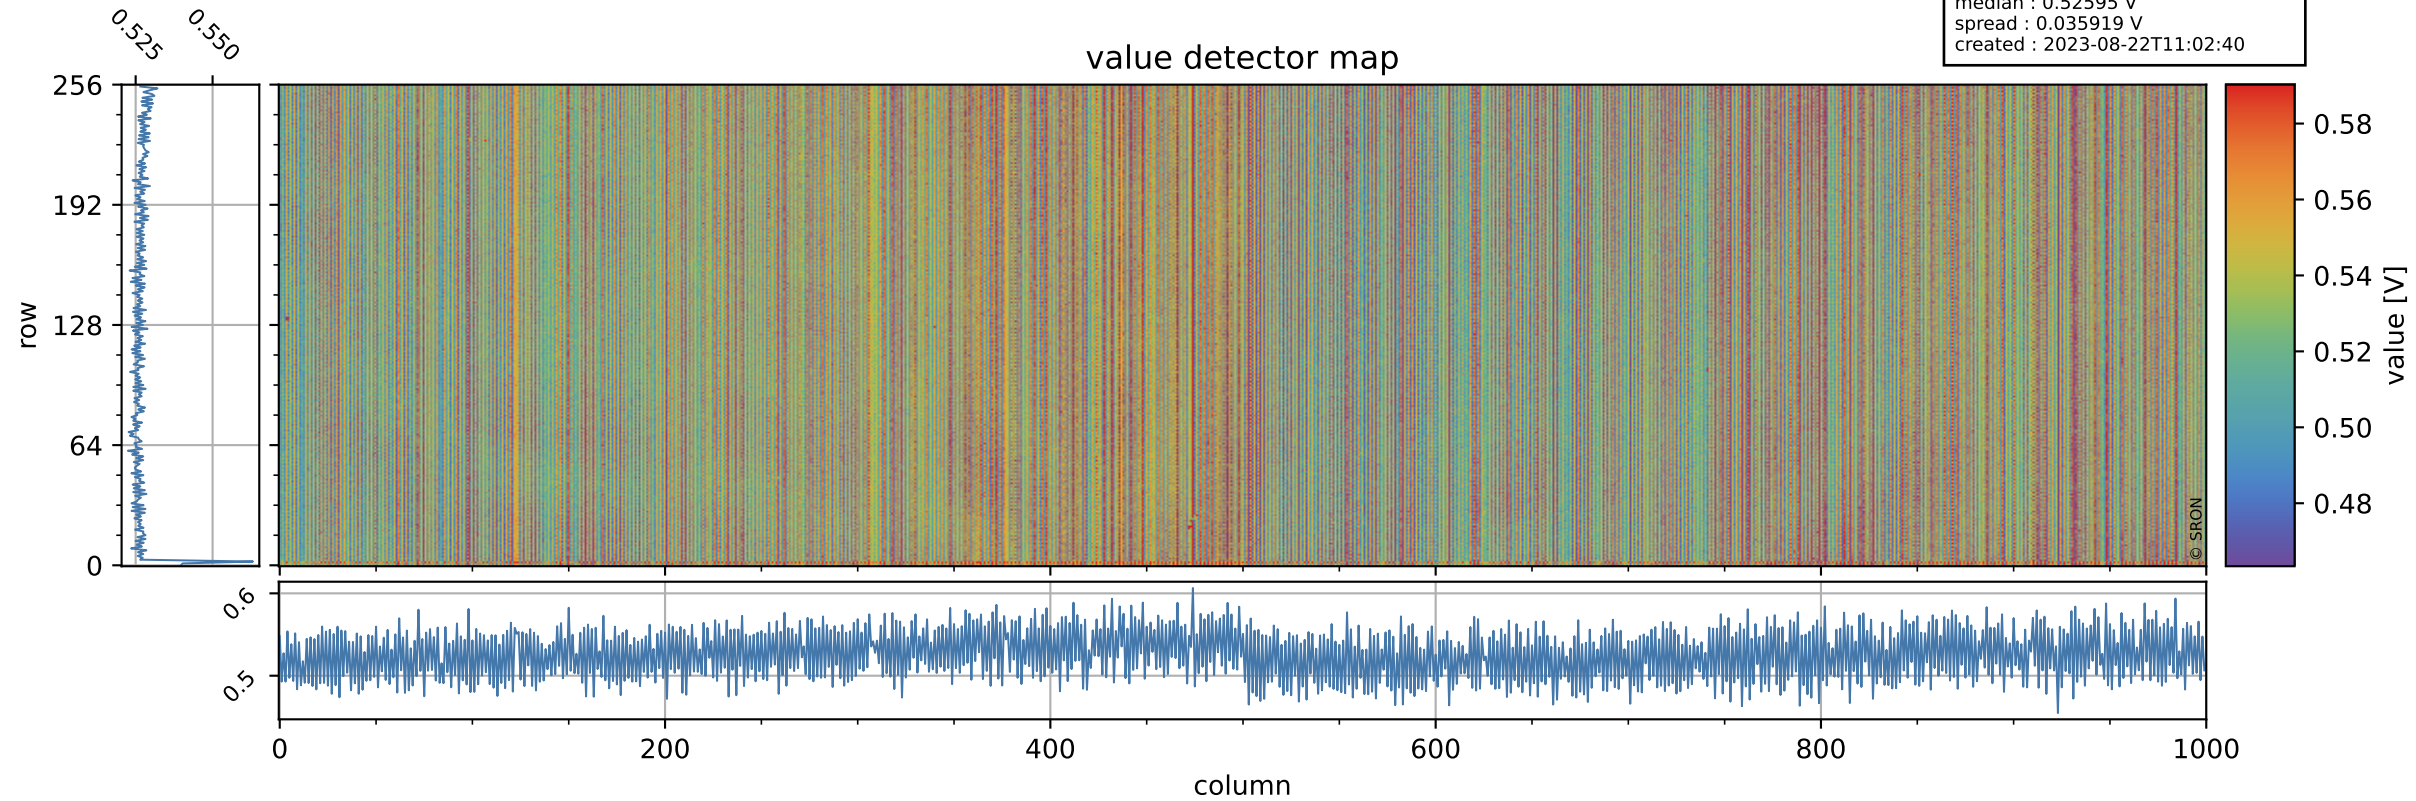

# Tropomi SWIR offset (beta nominal)

orbits : 20 in [7372, 7417]  
coverage : 2019-03-17 / 2019-03-20  
median : 0.52595 V  
spread : 0.035919 V  
created : 2023-08-22T11:02:40

## value detector map

# Tropomi SWIR offset (beta nominal)

orbits : 20 in [7372, 7417]  
coverage : 2019-03-17 / 2019-03-20  
median : 30.912  $\mu\text{V}$   
spread : 18.574  $\mu\text{V}$   
created : 2023-08-22T11:02:40

# Tropomi SWIR offset (beta nominal) ground-tracks of Sentinel-5P

orbits : 20 in [7372, 7417]  
coverage : 2019-03-17 / 2019-03-20  
created : 2023-08-22T11:02:41