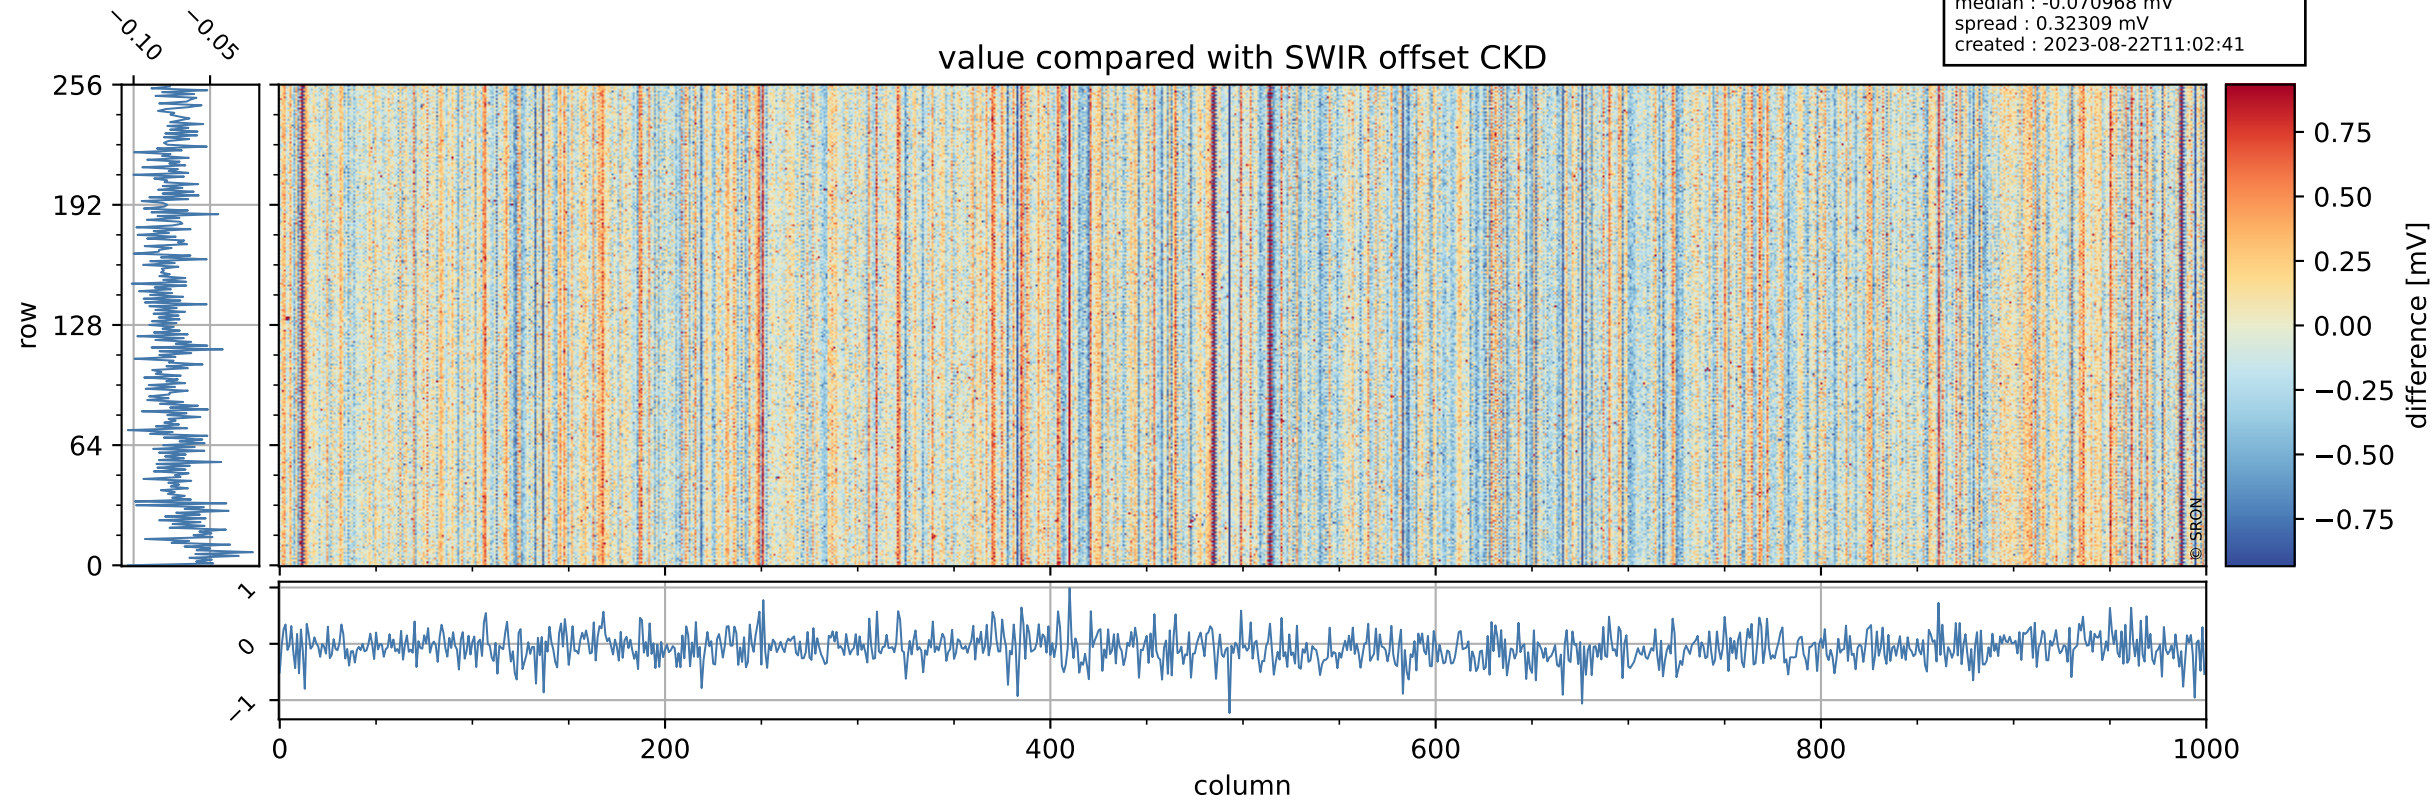

## value detector map

# Tropomi SWIR offset (beta nominal)

orbits : 20 in [7372, 7417]  
coverage : 2019-03-17 / 2019-03-20  
median : 30.912  $\mu\text{V}$   
spread : 18.574  $\mu\text{V}$   
created : 2023-08-22T11:02:40

# Tropomi SWIR offset (beta nominal)

orbits : 20 in [7372, 7417]  
coverage : 2019-03-17 / 2019-03-20  
median : -0.070968 mV  
spread : 0.32309 mV  
created : 2023-08-22T11:02:41

value compared with SWIR offset CKD

# Tropomi SWIR offset (beta nominal) ground-tracks of Sentinel-5P

orbits : 20 in [7372, 7417]  
coverage : 2019-03-17 / 2019-03-20  
created : 2023-08-22T11:02:41