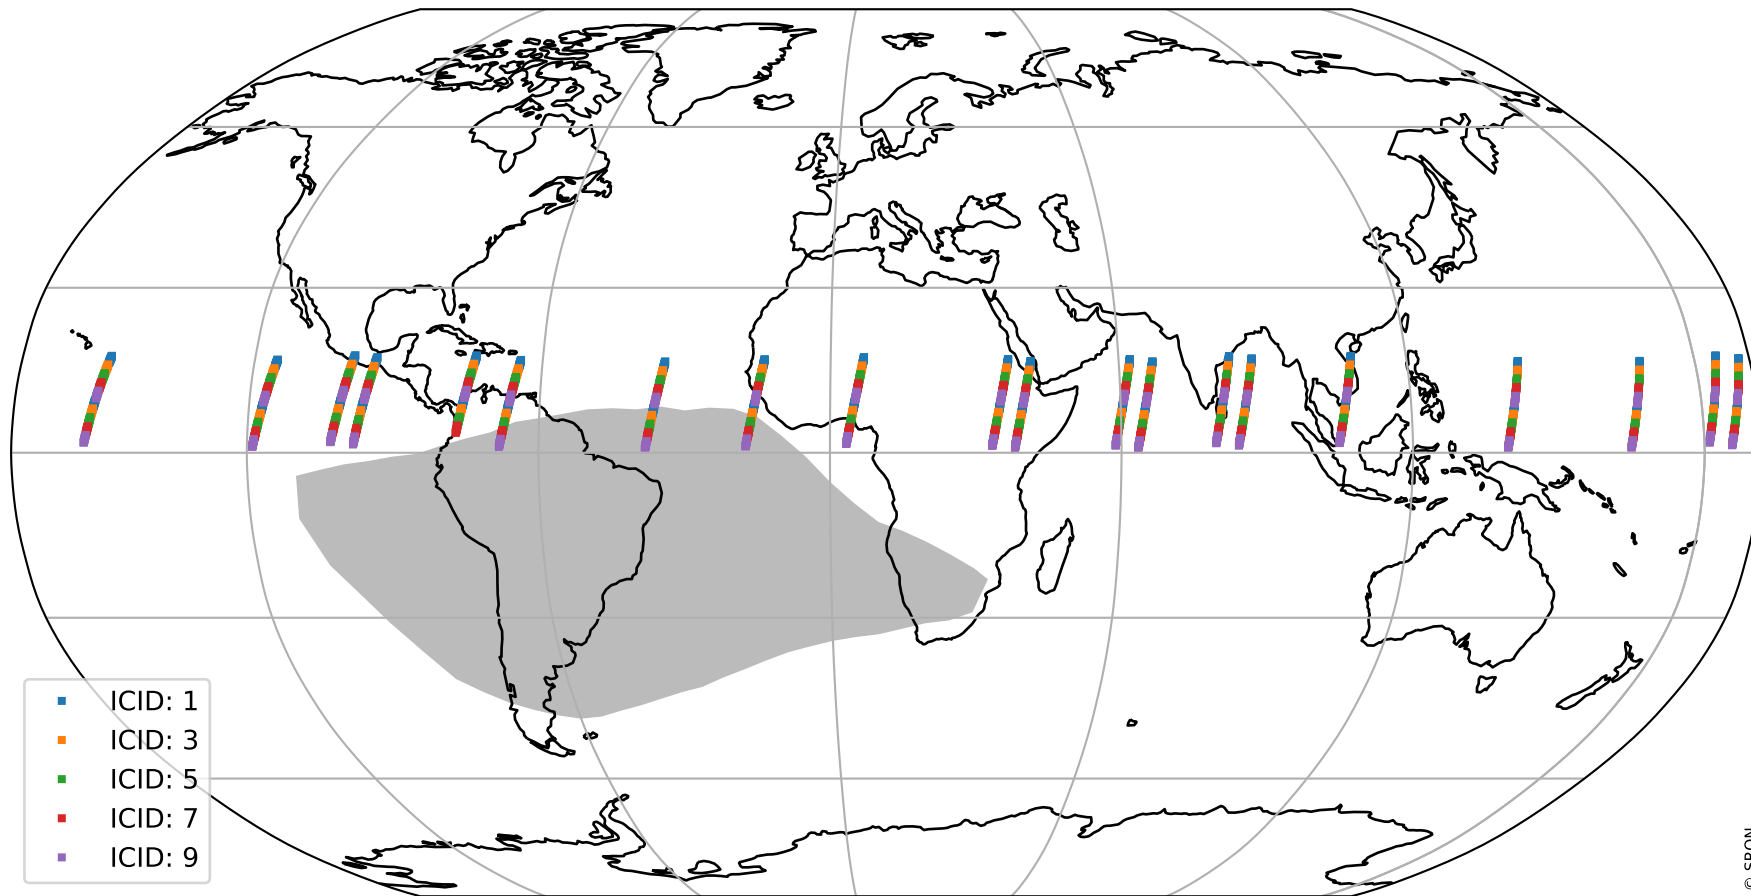

# Tropomi SWIR offset (beta nominal)

orbits : 20 in [7372, 7417]  
coverage : 2019-03-17 / 2019-03-20  
median : 30.912  $\mu\text{V}$   
spread : 18.574  $\mu\text{V}$   
created : 2023-08-22T11:02:40

# Tropomi SWIR offset (beta nominal)

orbits : 20 in [7372, 7417]  
coverage : 2019-03-17 / 2019-03-20  
median : -0.070968 mV  
spread : 0.32309 mV  
created : 2023-08-22T11:02:41

value compared with SWIR offset CKD

# Tropomi SWIR offset (beta nominal) ground-tracks of Sentinel-5P

orbits : 20 in [7372, 7417]  
coverage : 2019-03-17 / 2019-03-20  
created : 2023-08-22T11:02:41

# Tropomi SWIR offset (beta nominal)

orbits : [1867, 7417]  
coverage : 2018-02-20 / 2019-03-20  
created : 2023-08-22T11:02:41