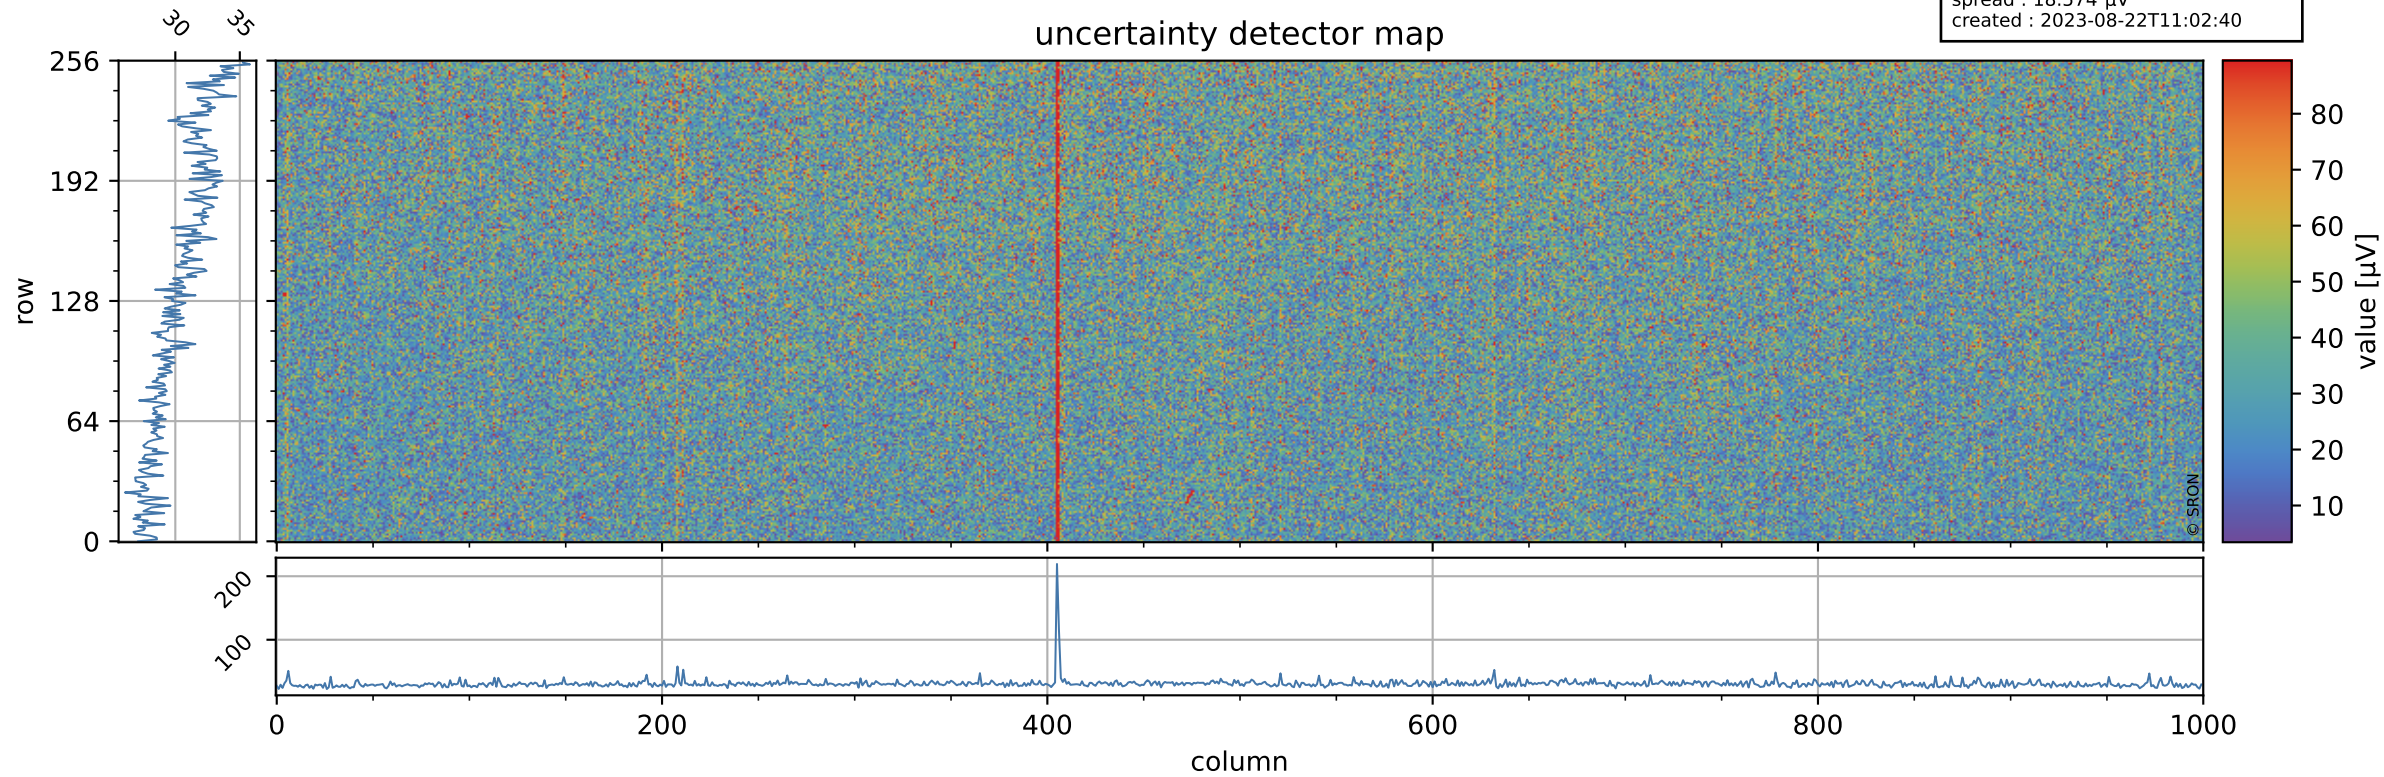

# Tropomi SWIR offset (beta nominal)

orbits : 20 in [7372, 7417]  
coverage : 2019-03-17 / 2019-03-20  
median : 0.52595 V  
spread : 0.035919 V  
created : 2023-08-22T11:02:40

## value detector map

# Tropomi SWIR offset (beta nominal)

orbits : 20 in [7372, 7417]  
coverage : 2019-03-17 / 2019-03-20  
median : 30.912  $\mu\text{V}$   
spread : 18.574  $\mu\text{V}$   
created : 2023-08-22T11:02:40

# Tropomi SWIR offset (beta nominal) ground-tracks of Sentinel-5P

orbits : 20 in [7372, 7417]  
coverage : 2019-03-17 / 2019-03-20  
created : 2023-08-22T11:02:41