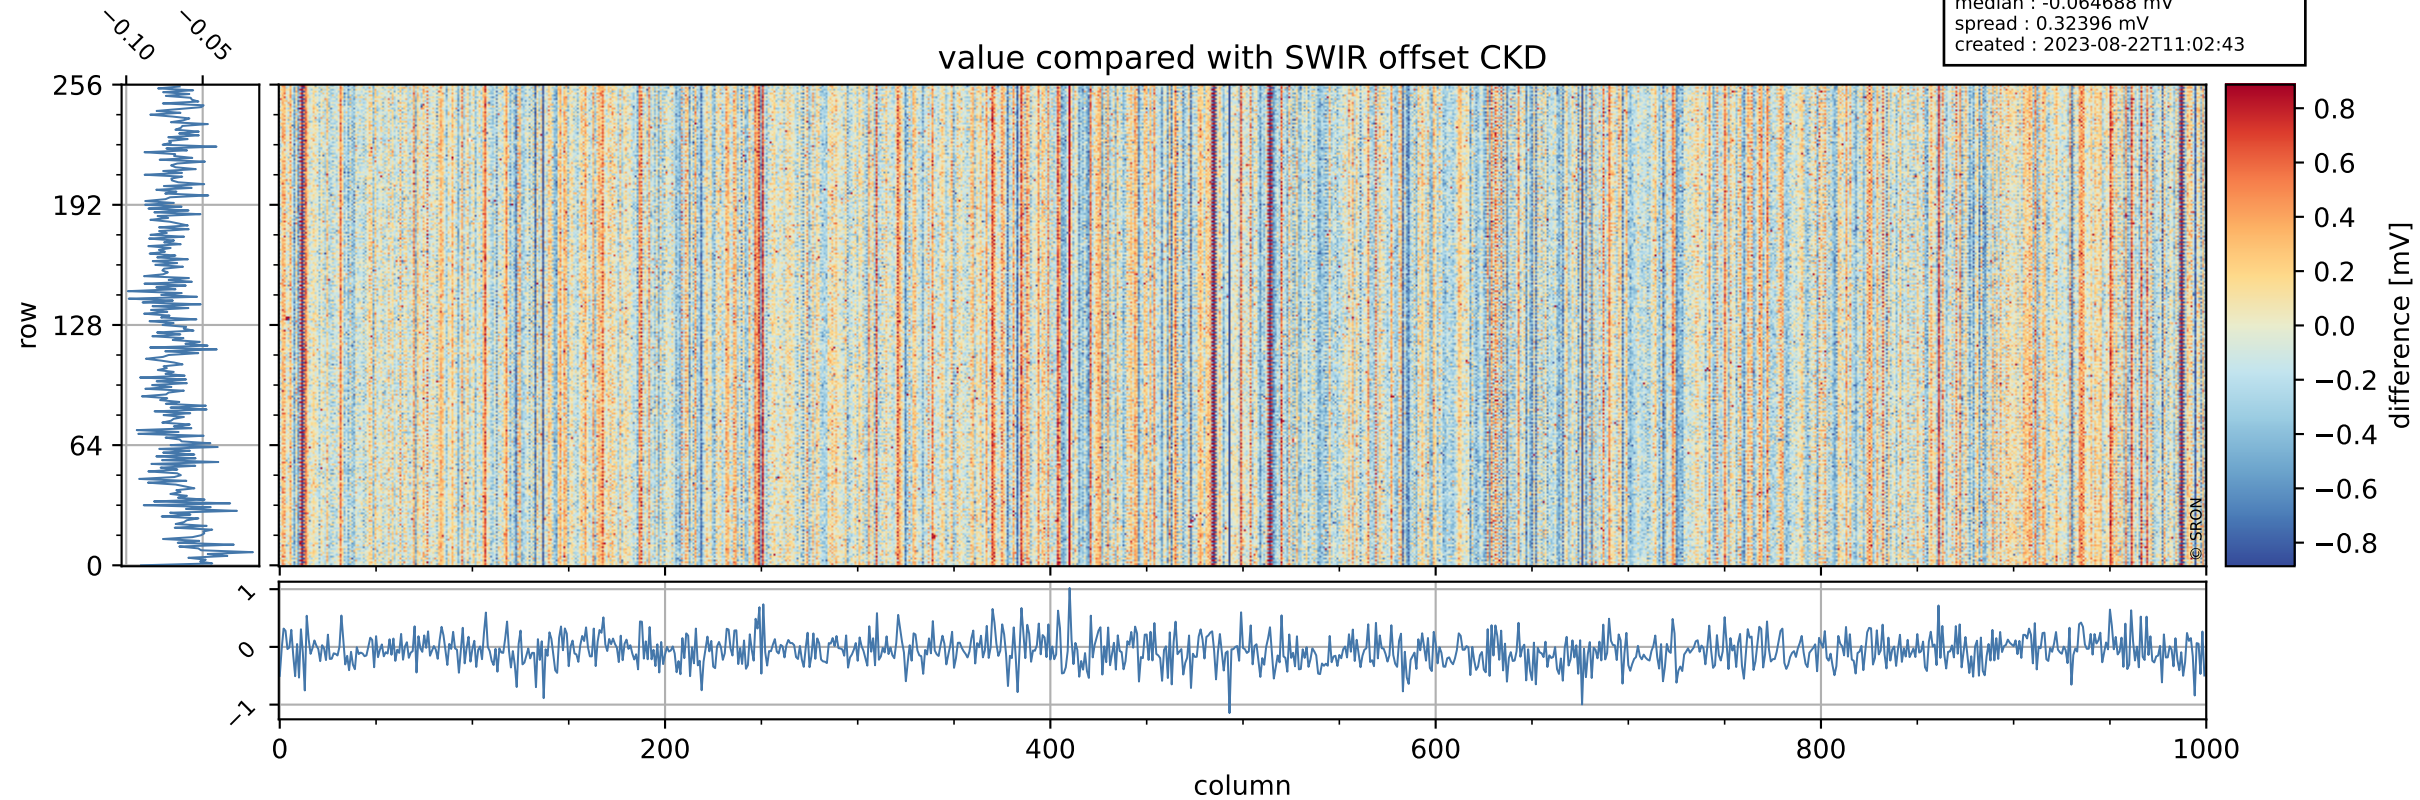

## value detector map

# Tropomi SWIR offset (beta nominal)

orbits : 19 in [7417, 7462]  
coverage : 2019-03-20 / 2019-03-23  
median : 31.162  $\mu\text{V}$   
spread : 18.753  $\mu\text{V}$   
created : 2023-08-22T11:02:42

# Tropomi SWIR offset (beta nominal)

orbits : 19 in [7417, 7462]  
coverage : 2019-03-20 / 2019-03-23  
median : -0.064688 mV  
spread : 0.32396 mV  
created : 2023-08-22T11:02:43

value compared with SWIR offset CKD

# Tropomi SWIR offset (beta nominal) ground-tracks of Sentinel-5P

orbits : 19 in [7417, 7462]  
coverage : 2019-03-20 / 2019-03-23  
created : 2023-08-22T11:02:43