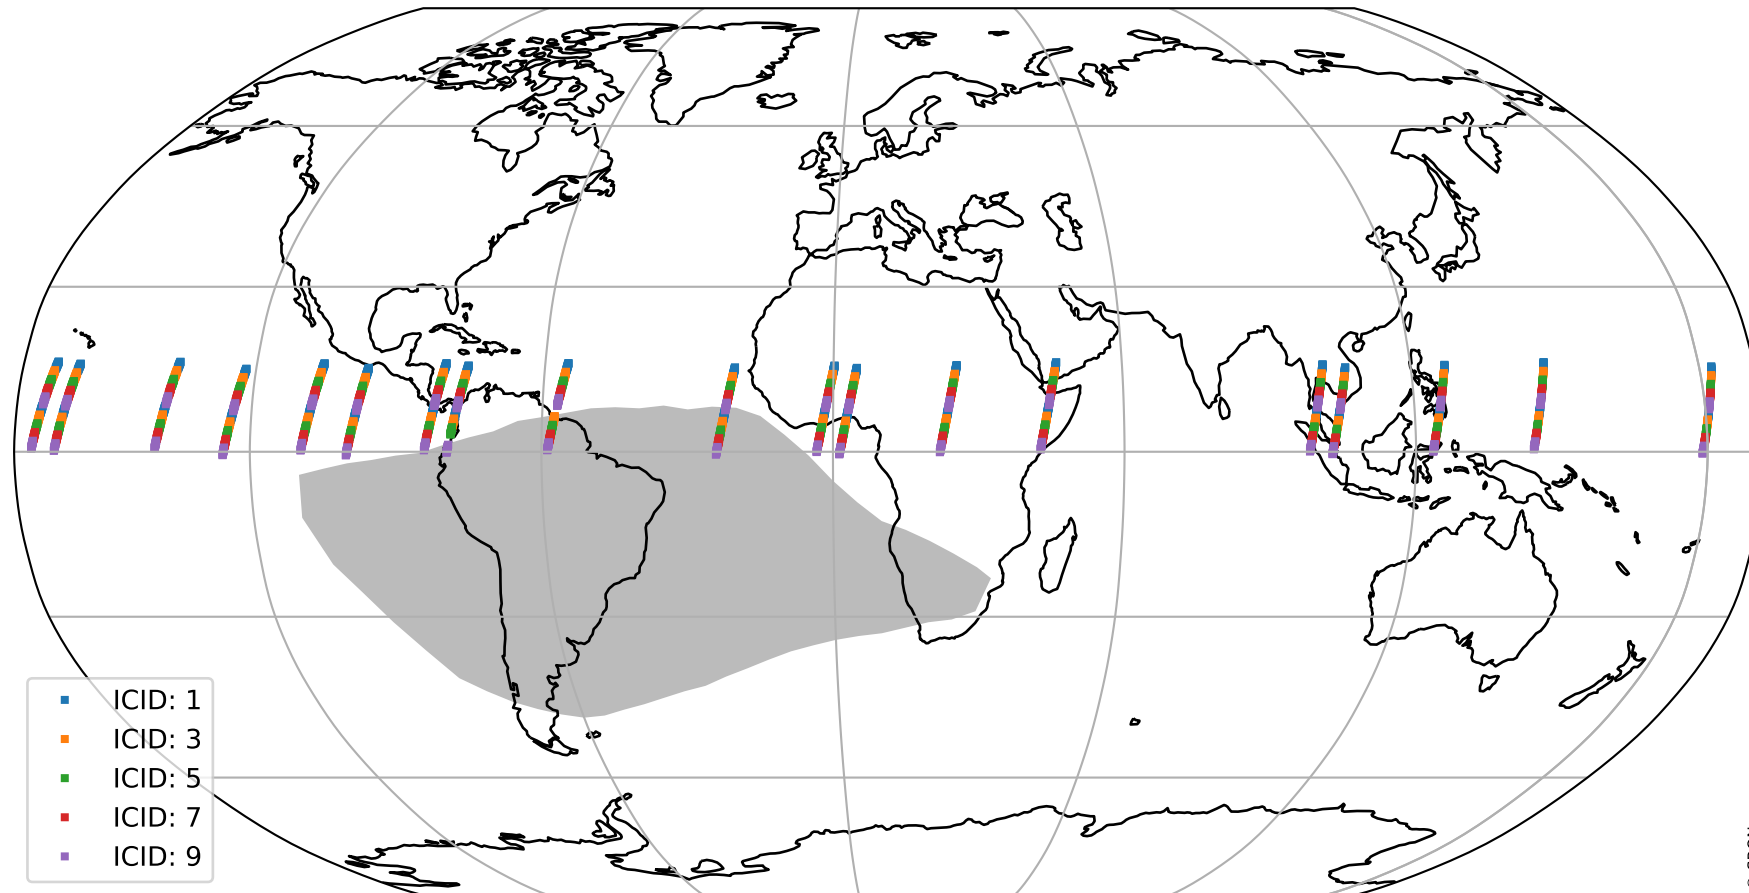

# Tropomi SWIR offset (beta nominal)

orbits : 19 in [7417, 7462]  
coverage : 2019-03-20 / 2019-03-23  
median : 31.162  $\mu\text{V}$   
spread : 18.753  $\mu\text{V}$   
created : 2023-08-22T11:02:42

# Tropomi SWIR offset (beta nominal)

orbits : 19 in [7417, 7462]  
coverage : 2019-03-20 / 2019-03-23  
median : -0.064688 mV  
spread : 0.32396 mV  
created : 2023-08-22T11:02:43

value compared with SWIR offset CKD

# Tropomi SWIR offset (beta nominal) ground-tracks of Sentinel-5P

orbits : 19 in [7417, 7462]  
coverage : 2019-03-20 / 2019-03-23  
created : 2023-08-22T11:02:43

# Tropomi SWIR offset (beta nominal)

orbits : [1867, 7462]  
coverage : 2018-02-20 / 2019-03-23  
created : 2023-08-22T11:02:43