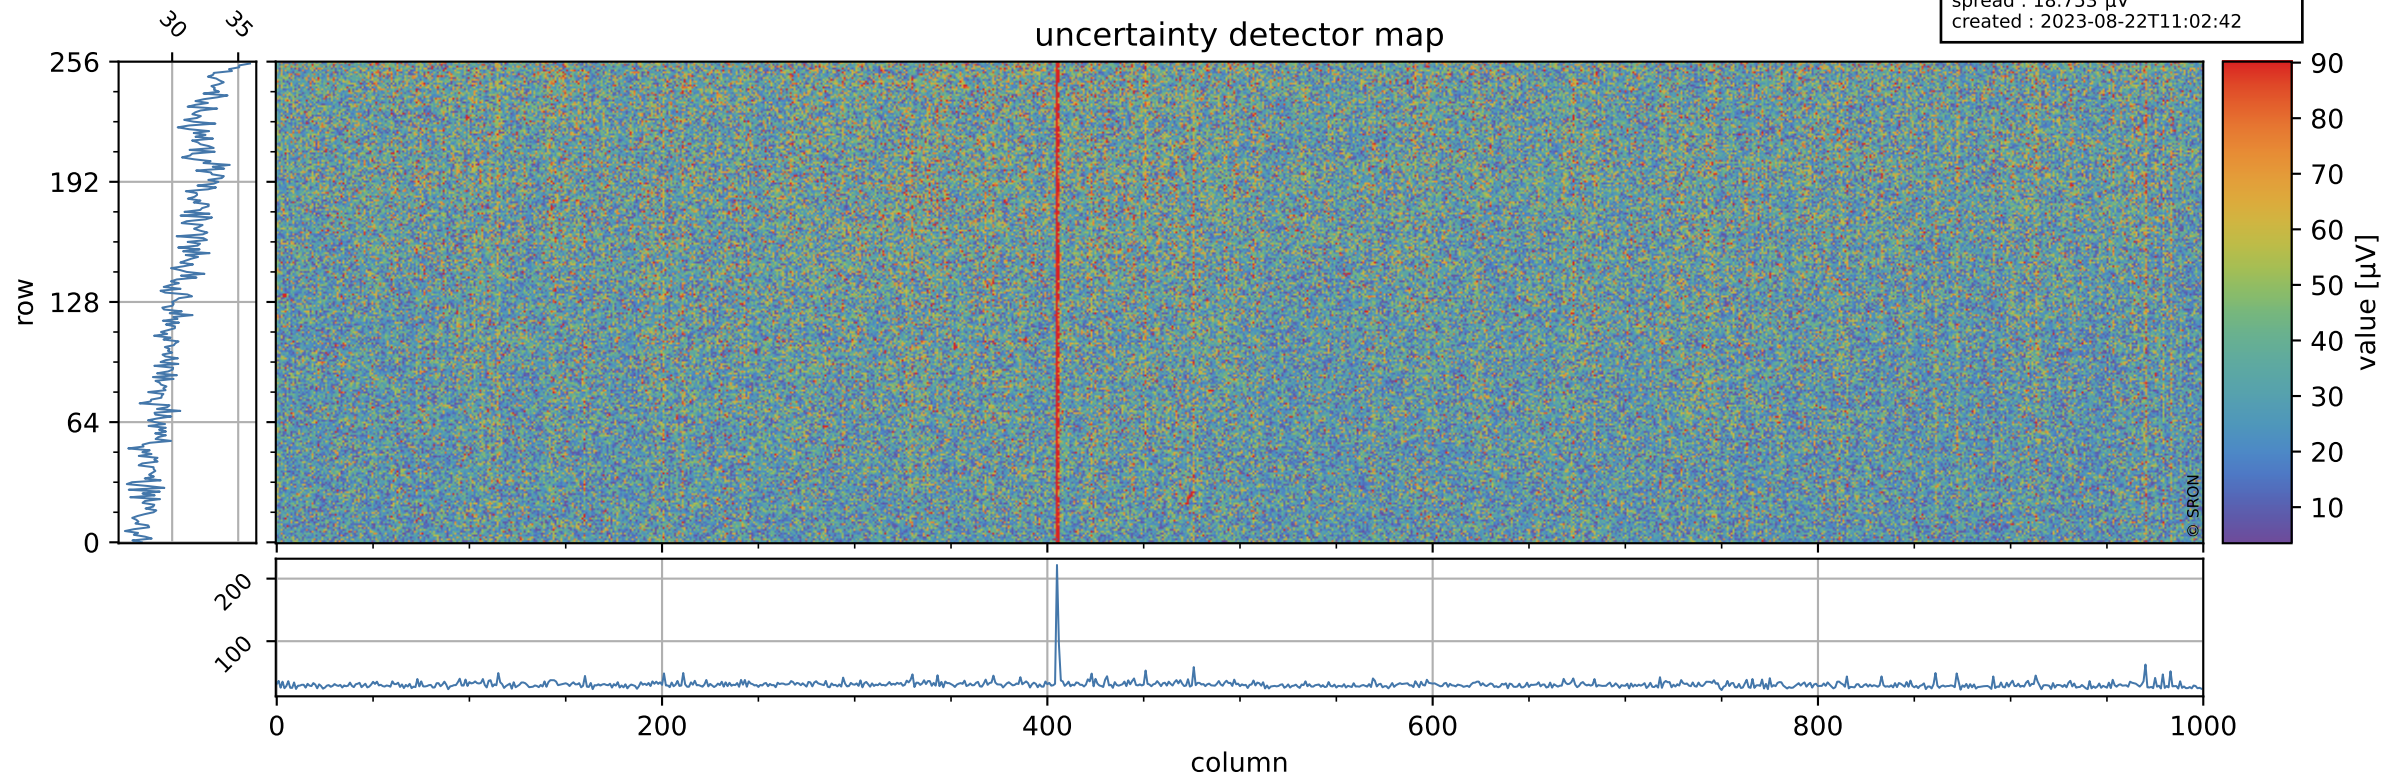

# Tropomi SWIR offset (beta nominal)

orbits : 19 in [7417, 7462]  
coverage : 2019-03-20 / 2019-03-23  
median : 0.52596 V  
spread : 0.035917 V  
created : 2023-08-22T11:02:42

## value detector map

# Tropomi SWIR offset (beta nominal)

orbits : 19 in [7417, 7462]  
coverage : 2019-03-20 / 2019-03-23  
median : 31.162  $\mu\text{V}$   
spread : 18.753  $\mu\text{V}$   
created : 2023-08-22T11:02:42

# Tropomi SWIR offset (beta nominal) ground-tracks of Sentinel-5P

orbits : 19 in [7417, 7462]  
coverage : 2019-03-20 / 2019-03-23  
created : 2023-08-22T11:02:43