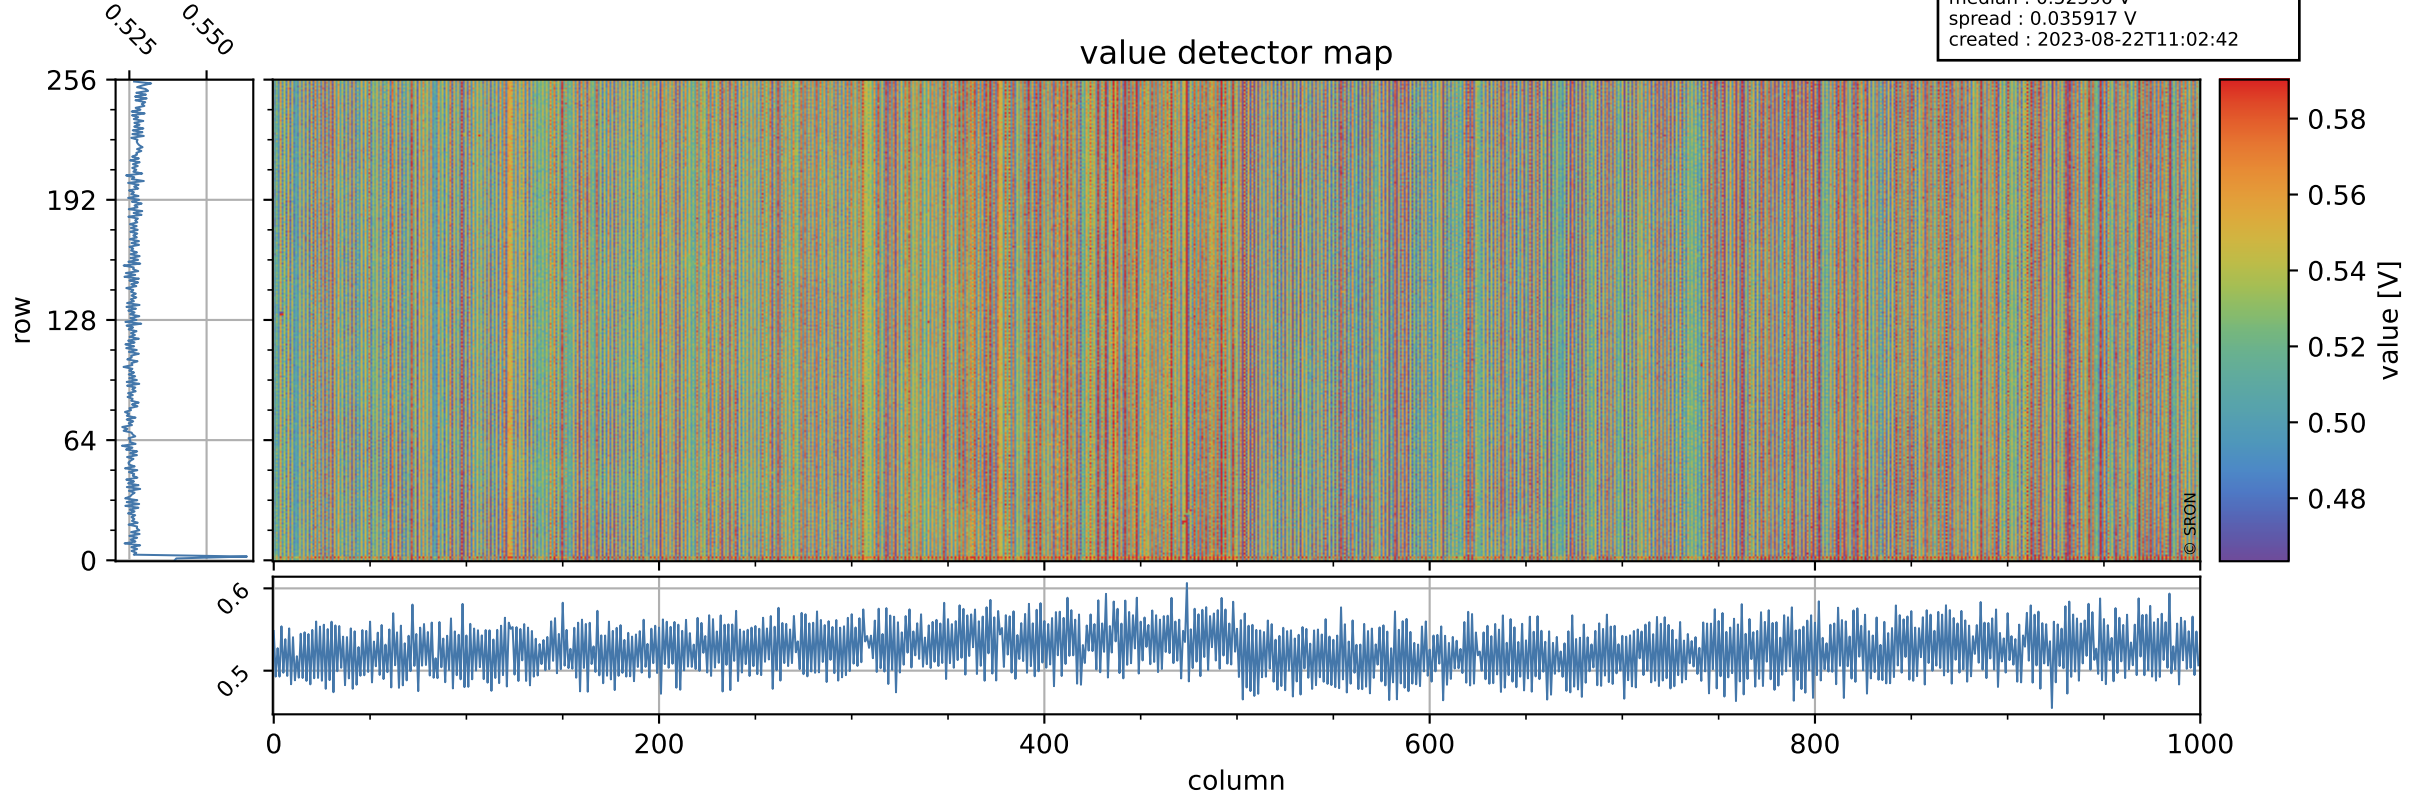

# Tropomi SWIR offset (beta nominal)

orbits : 19 in [7417, 7462]  
coverage : 2019-03-20 / 2019-03-23  
median : 0.52596 V  
spread : 0.035917 V  
created : 2023-08-22T11:02:42

## value detector map

# Tropomi SWIR offset (beta nominal)

orbits : 19 in [7417, 7462]  
coverage : 2019-03-20 / 2019-03-23  
median : 31.162  $\mu\text{V}$   
spread : 18.753  $\mu\text{V}$   
created : 2023-08-22T11:02:42

# Tropomi SWIR offset (beta nominal) ground-tracks of Sentinel-5P

orbits : 19 in [7417, 7462]  
coverage : 2019-03-20 / 2019-03-23  
created : 2023-08-22T11:02:43