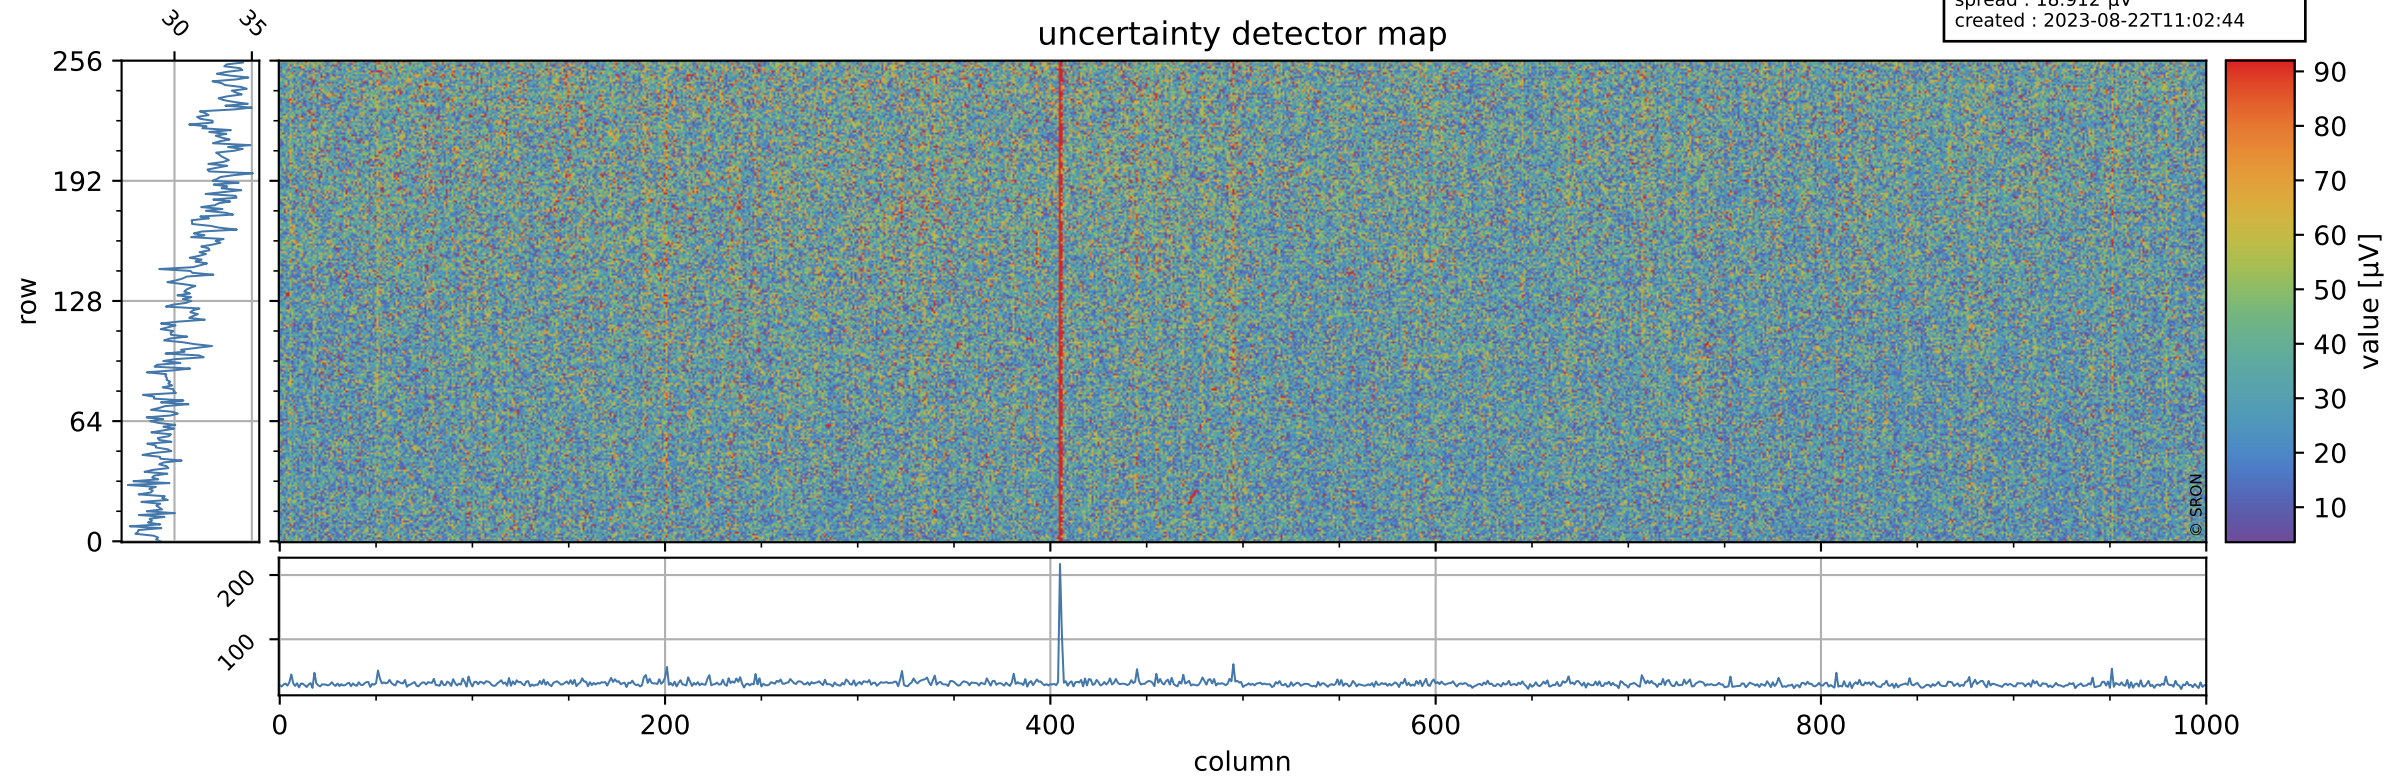

Tropomi SWIR offset (beta nominal)

orbits : 20 in [7462, 7507]
coverage : 2019-03-23 / 2019-03-26
median : 0.52597 V
spread : 0.035917 V
created : 2023-08-22T11:02:44

value detector map

Tropomi SWIR offset (beta nominal)

orbits : 20 in [7462, 7507]
coverage : 2019-03-23 / 2019-03-26
median : 31.68 μV
spread : 18.912 μV
created : 2023-08-22T11:02:44

Tropomi SWIR offset (beta nominal)

orbits : 20 in [7462, 7507]
coverage : 2019-03-23 / 2019-03-26
median : -0.045989 mV
spread : 0.32739 mV
created : 2023-08-22T11:02:44

value compared with SWIR offset CKD

Tropomi SWIR offset (beta nominal) ground-tracks of Sentinel-5P

orbits : 20 in [7462, 7507]
coverage : 2019-03-23 / 2019-03-26
created : 2023-08-22T11:02:45

Tropomi SWIR offset (beta nominal)

orbits : [1867, 7507]
coverage : 2018-02-20 / 2019-03-26
created : 2023-08-22T11:02:45

trend of detector median & temperatures