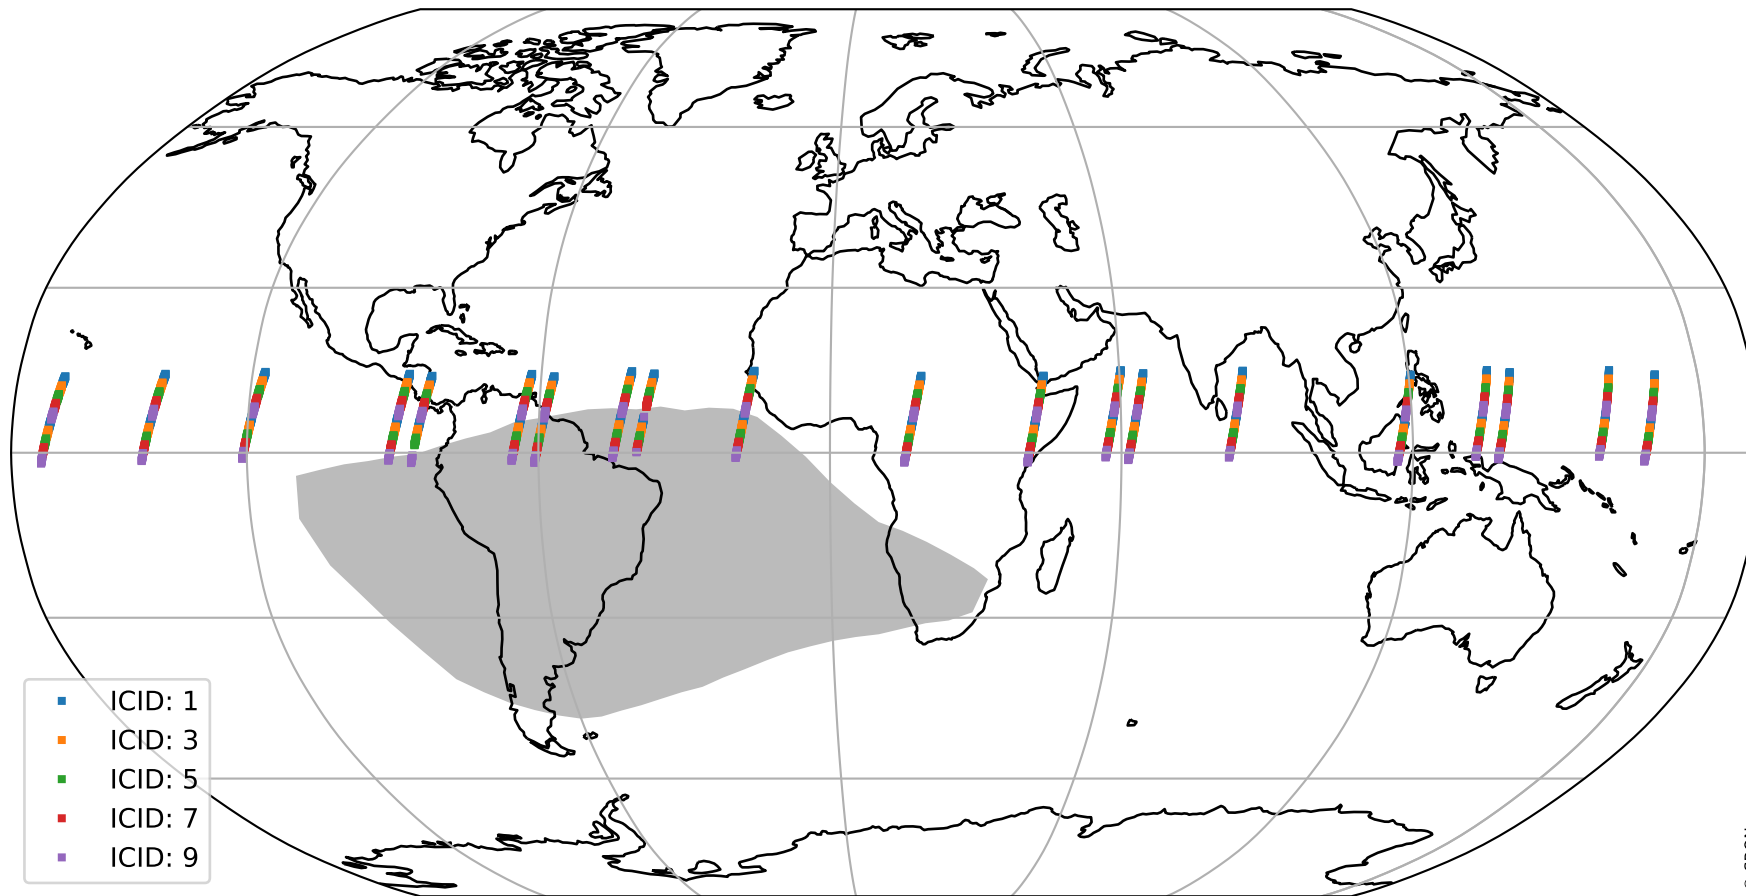

Tropomi SWIR offset (beta nominal)

orbits : 20 in [7462, 7507]
coverage : 2019-03-23 / 2019-03-26
median : 0.52597 V
spread : 0.035917 V
created : 2023-08-22T11:02:44

value detector map

Tropomi SWIR offset (beta nominal)

orbits : 20 in [7462, 7507]
coverage : 2019-03-23 / 2019-03-26
median : 31.68 μV
spread : 18.912 μV
created : 2023-08-22T11:02:44

Tropomi SWIR offset (beta nominal)

orbits : 20 in [7462, 7507]
coverage : 2019-03-23 / 2019-03-26
median : -0.045989 mV
spread : 0.32739 mV
created : 2023-08-22T11:02:44

value compared with SWIR offset CKD

Tropomi SWIR offset (beta nominal) ground-tracks of Sentinel-5P

orbits : 20 in [7462, 7507]
coverage : 2019-03-23 / 2019-03-26
created : 2023-08-22T11:02:45

Tropomi SWIR offset (beta nominal)

orbits : [1867, 7507]
coverage : 2018-02-20 / 2019-03-26
created : 2023-08-22T11:02:45

trend of detector median & temperatures