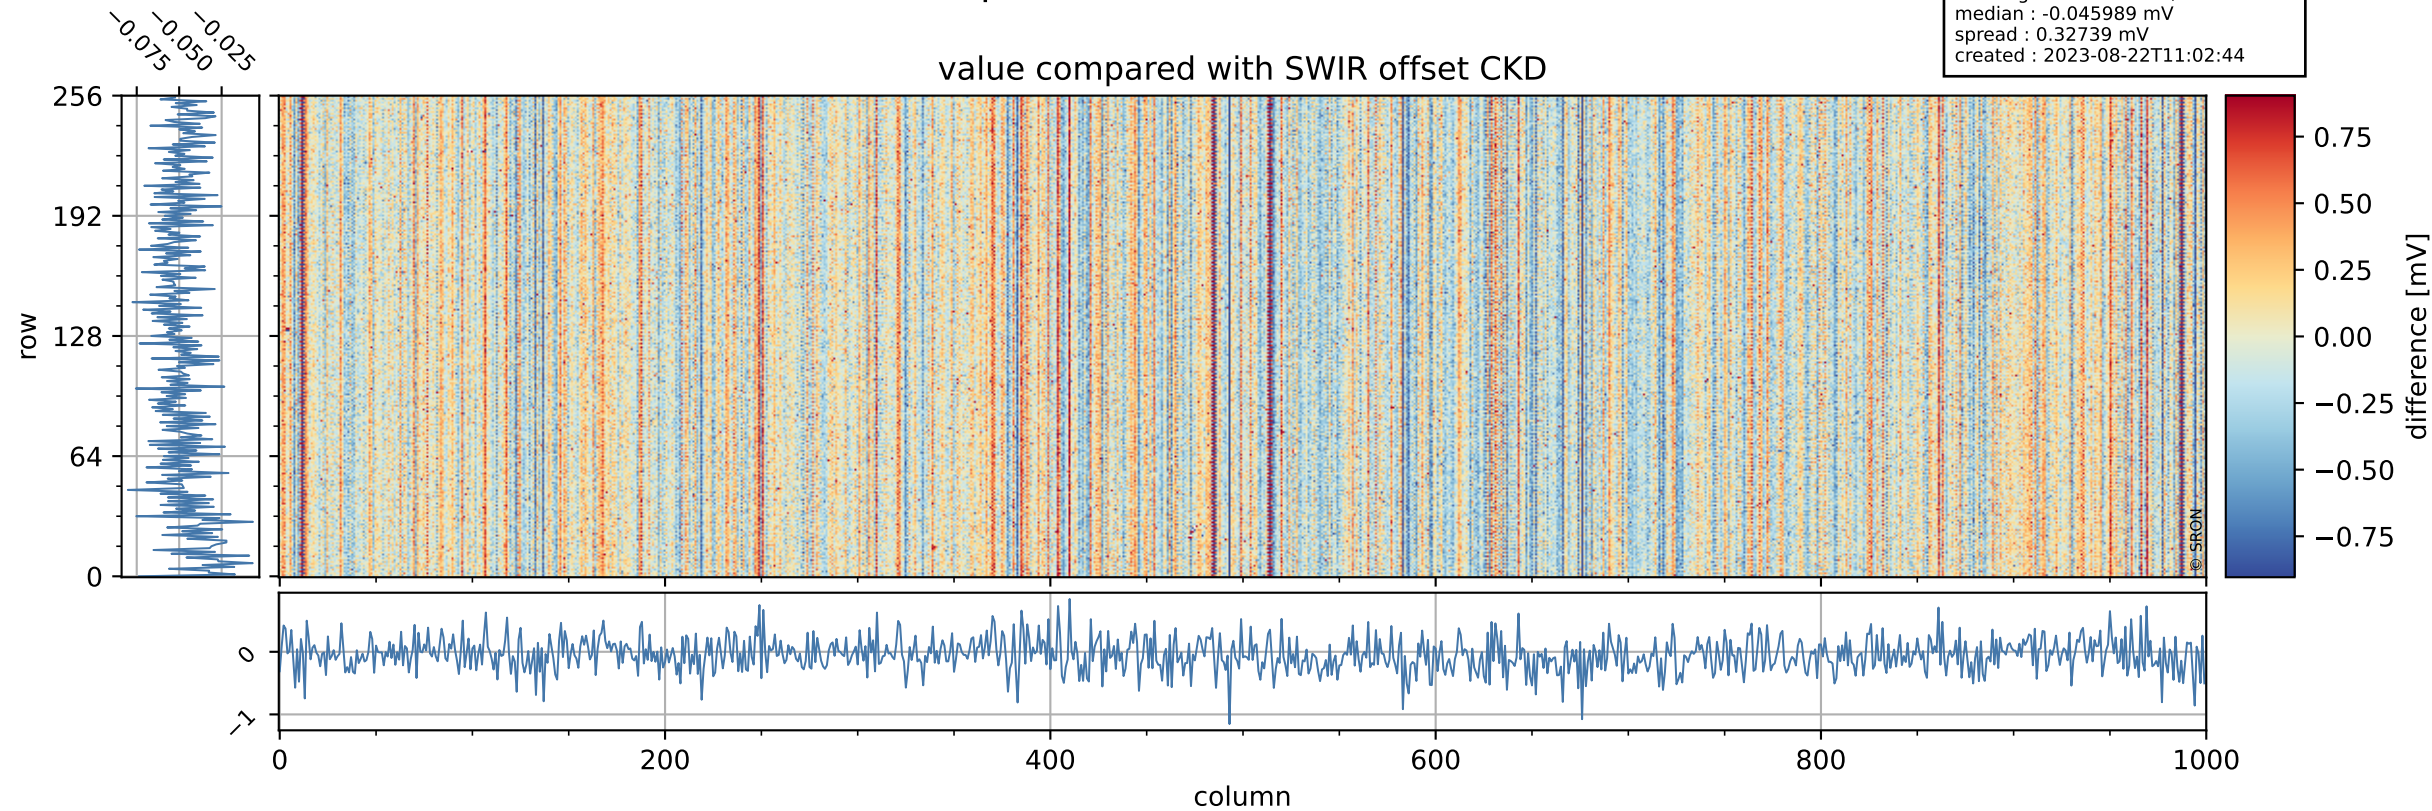

Tropomi SWIR offset (beta nominal)

orbits : 20 in [7462, 7507]
coverage : 2019-03-23 / 2019-03-26
median : 0.52597 V
spread : 0.035917 V
created : 2023-08-22T11:02:44

value detector map

Tropomi SWIR offset (beta nominal)

orbits : 20 in [7462, 7507]
coverage : 2019-03-23 / 2019-03-26
median : 31.68 μV
spread : 18.912 μV
created : 2023-08-22T11:02:44

Tropomi SWIR offset (beta nominal)

orbits : 20 in [7462, 7507]
coverage : 2019-03-23 / 2019-03-26
median : -0.045989 mV
spread : 0.32739 mV
created : 2023-08-22T11:02:44

value compared with SWIR offset CKD

Tropomi SWIR offset (beta nominal) ground-tracks of Sentinel-5P

orbits : 20 in [7462, 7507]
coverage : 2019-03-23 / 2019-03-26
created : 2023-08-22T11:02:45

Tropomi SWIR offset (beta nominal)

orbits : [1867, 7507]
coverage : 2018-02-20 / 2019-03-26
created : 2023-08-22T11:02:45

trend of detector median & temperatures