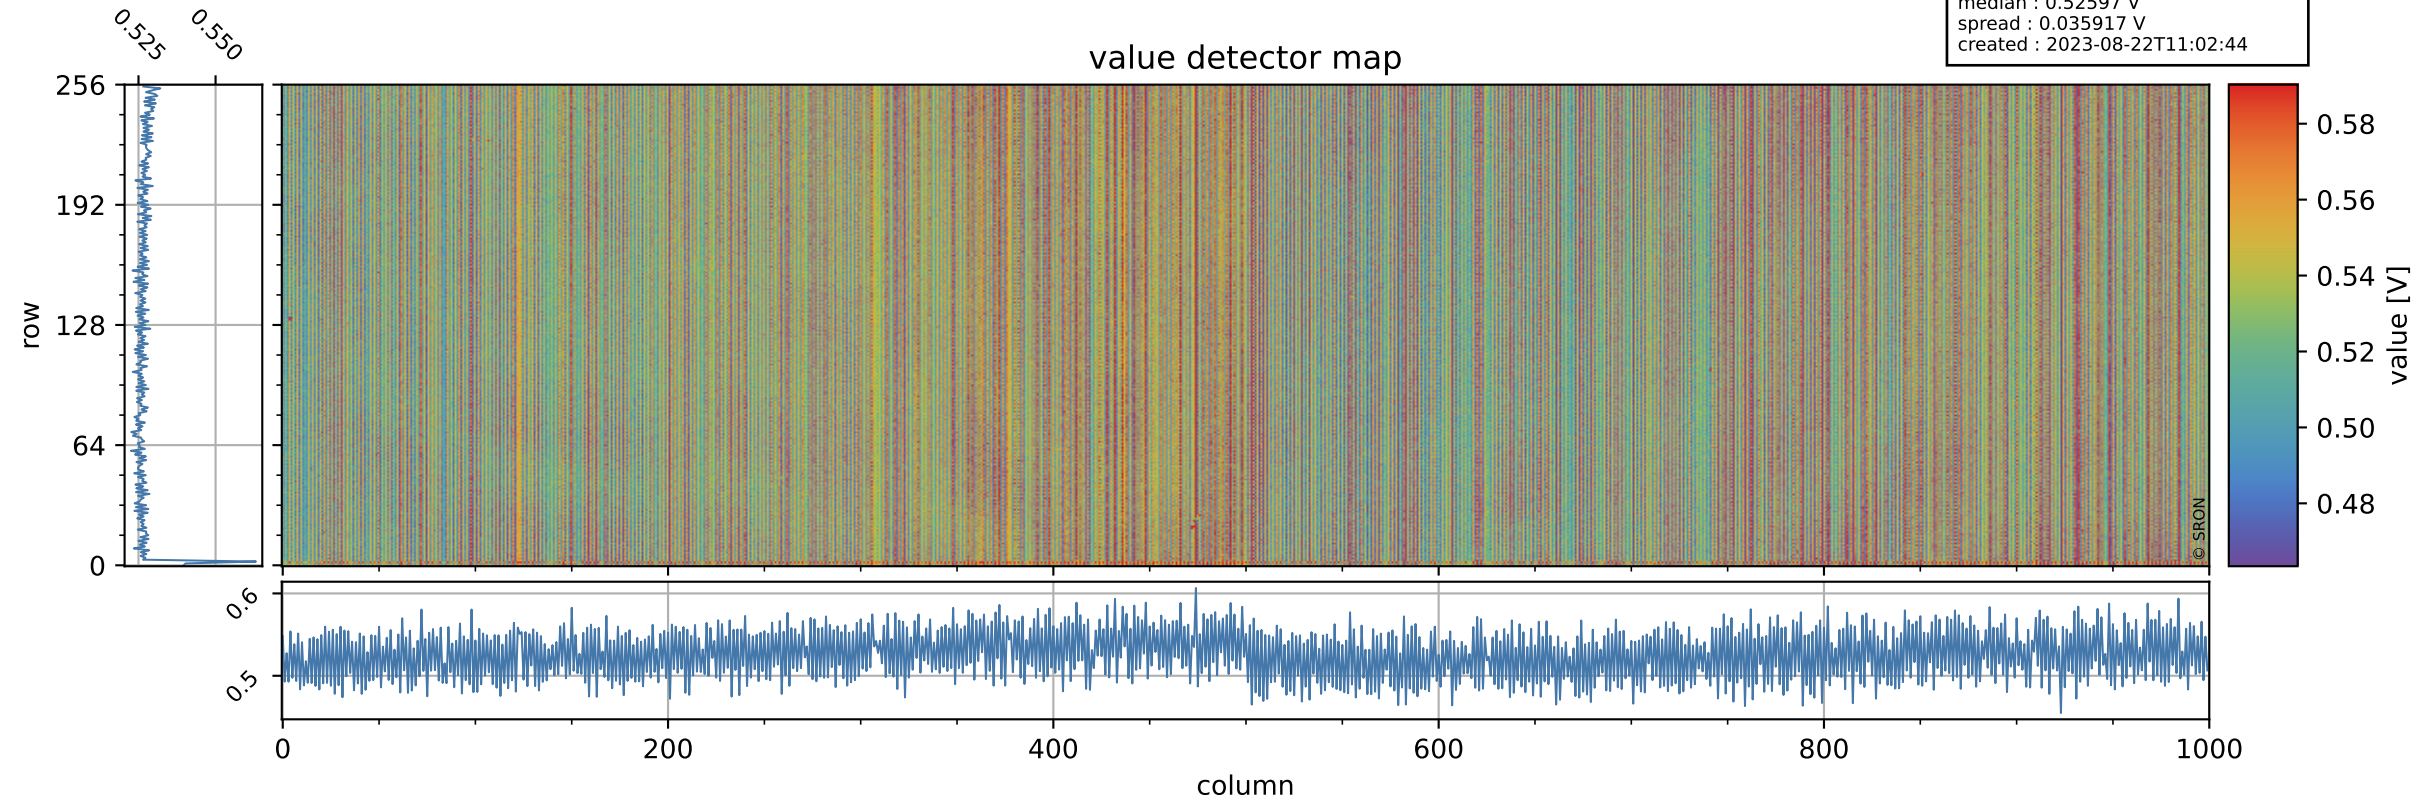

Tropomi SWIR offset (beta nominal)

orbits : 20 in [7462, 7507]
coverage : 2019-03-23 / 2019-03-26
median : 0.52597 V
spread : 0.035917 V
created : 2023-08-22T11:02:44

value detector map

Tropomi SWIR offset (beta nominal)

orbits : 20 in [7462, 7507]
coverage : 2019-03-23 / 2019-03-26
median : 31.68 μV
spread : 18.912 μV
created : 2023-08-22T11:02:44

Tropomi SWIR offset (beta nominal)

orbits : 20 in [7462, 7507]
coverage : 2019-03-23 / 2019-03-26
median : -0.045989 mV
spread : 0.32739 mV
created : 2023-08-22T11:02:44

value compared with SWIR offset CKD

Tropomi SWIR offset (beta nominal) ground-tracks of Sentinel-5P

orbits : 20 in [7462, 7507]
coverage : 2019-03-23 / 2019-03-26
created : 2023-08-22T11:02:45

Tropomi SWIR offset (beta nominal)

orbits : [1867, 7507]
coverage : 2018-02-20 / 2019-03-26
created : 2023-08-22T11:02:45

trend of detector median & temperatures