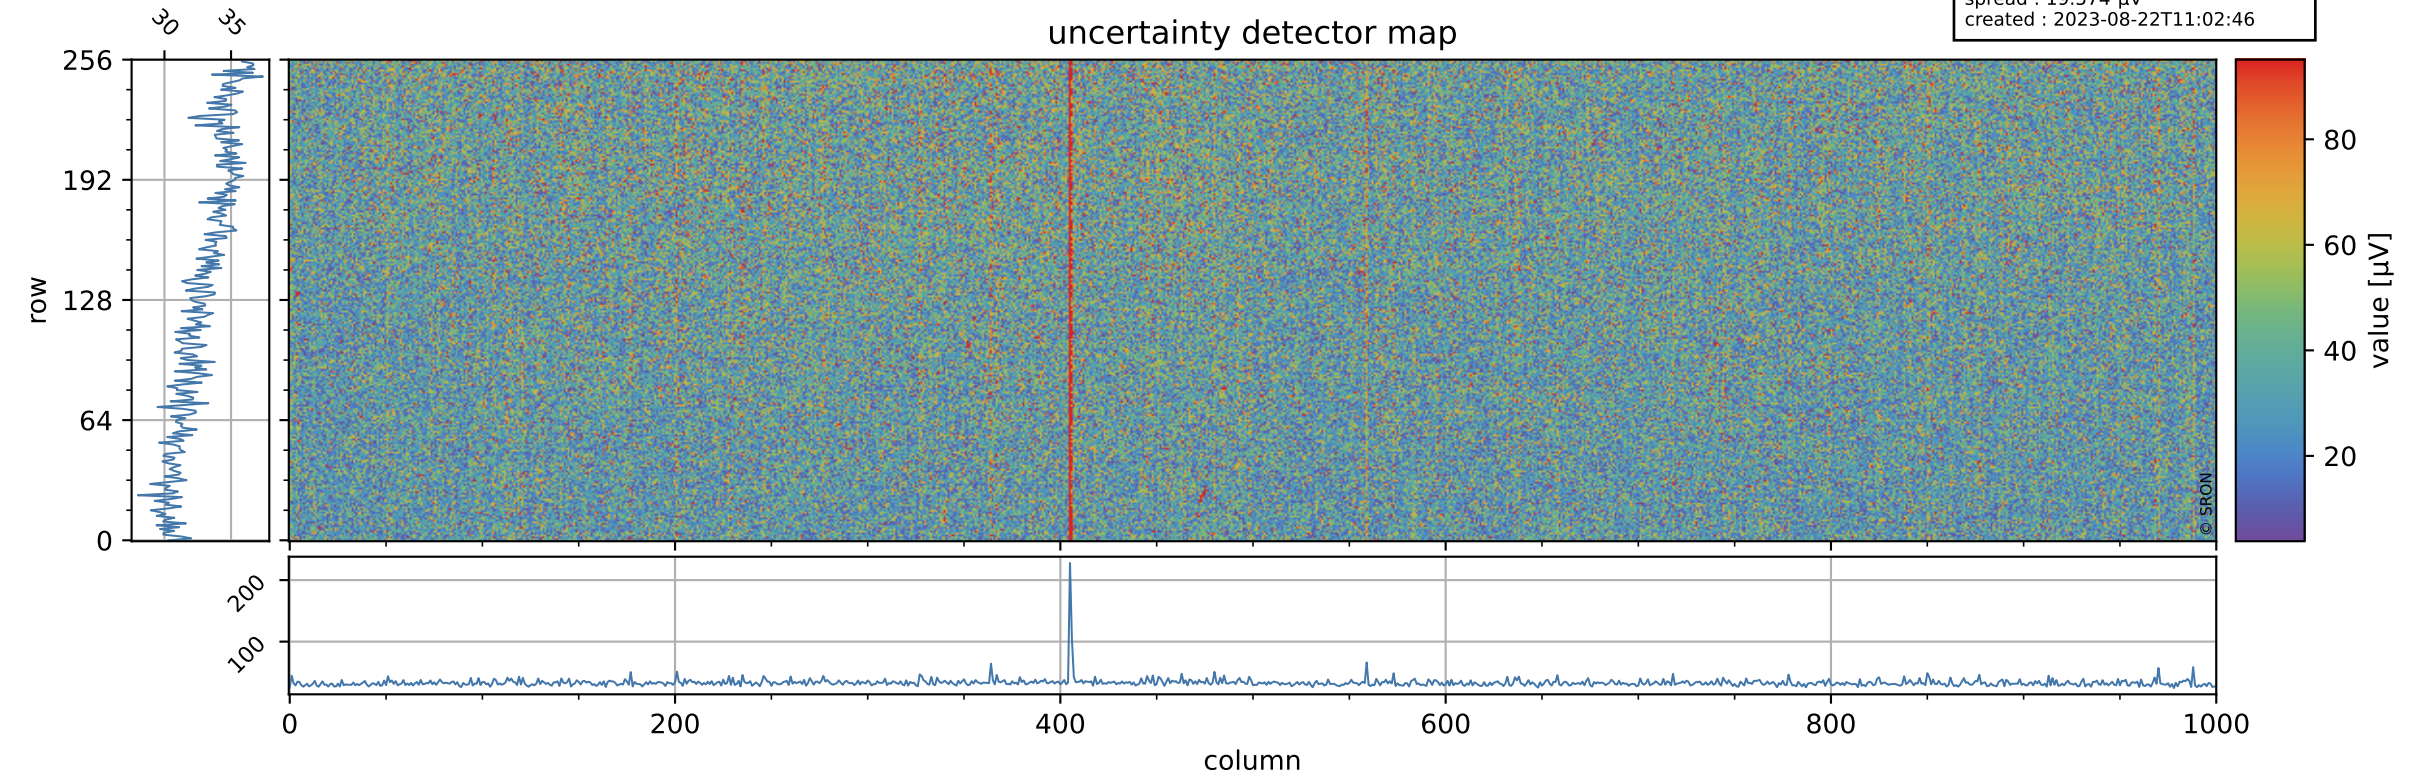

Tropomi SWIR offset (beta nominal)

orbits : 18 in [7507, 7552]
coverage : 2019-03-26 / 2019-03-29
median : 0.52598 V
spread : 0.035915 V
created : 2023-08-22T11:02:46

value detector map

Tropomi SWIR offset (beta nominal)

orbits : 18 in [7507, 7552]
coverage : 2019-03-26 / 2019-03-29
median : 33.42 μV
spread : 19.574 μV
created : 2023-08-22T11:02:46

Tropomi SWIR offset (beta nominal)

orbits : 18 in [7507, 7552]
coverage : 2019-03-26 / 2019-03-29
median : -0.043886 mV
spread : 0.32871 mV
created : 2023-08-22T11:02:46

value compared with SWIR offset CKD

Tropomi SWIR offset (beta nominal) ground-tracks of Sentinel-5P

orbits : 18 in [7507, 7552]
coverage : 2019-03-26 / 2019-03-29
created : 2023-08-22T11:02:46

Tropomi SWIR offset (beta nominal)

orbits : [1867, 7552]
coverage : 2018-02-20 / 2019-03-29
created : 2023-08-22T11:02:47

trend of detector median & temperatures