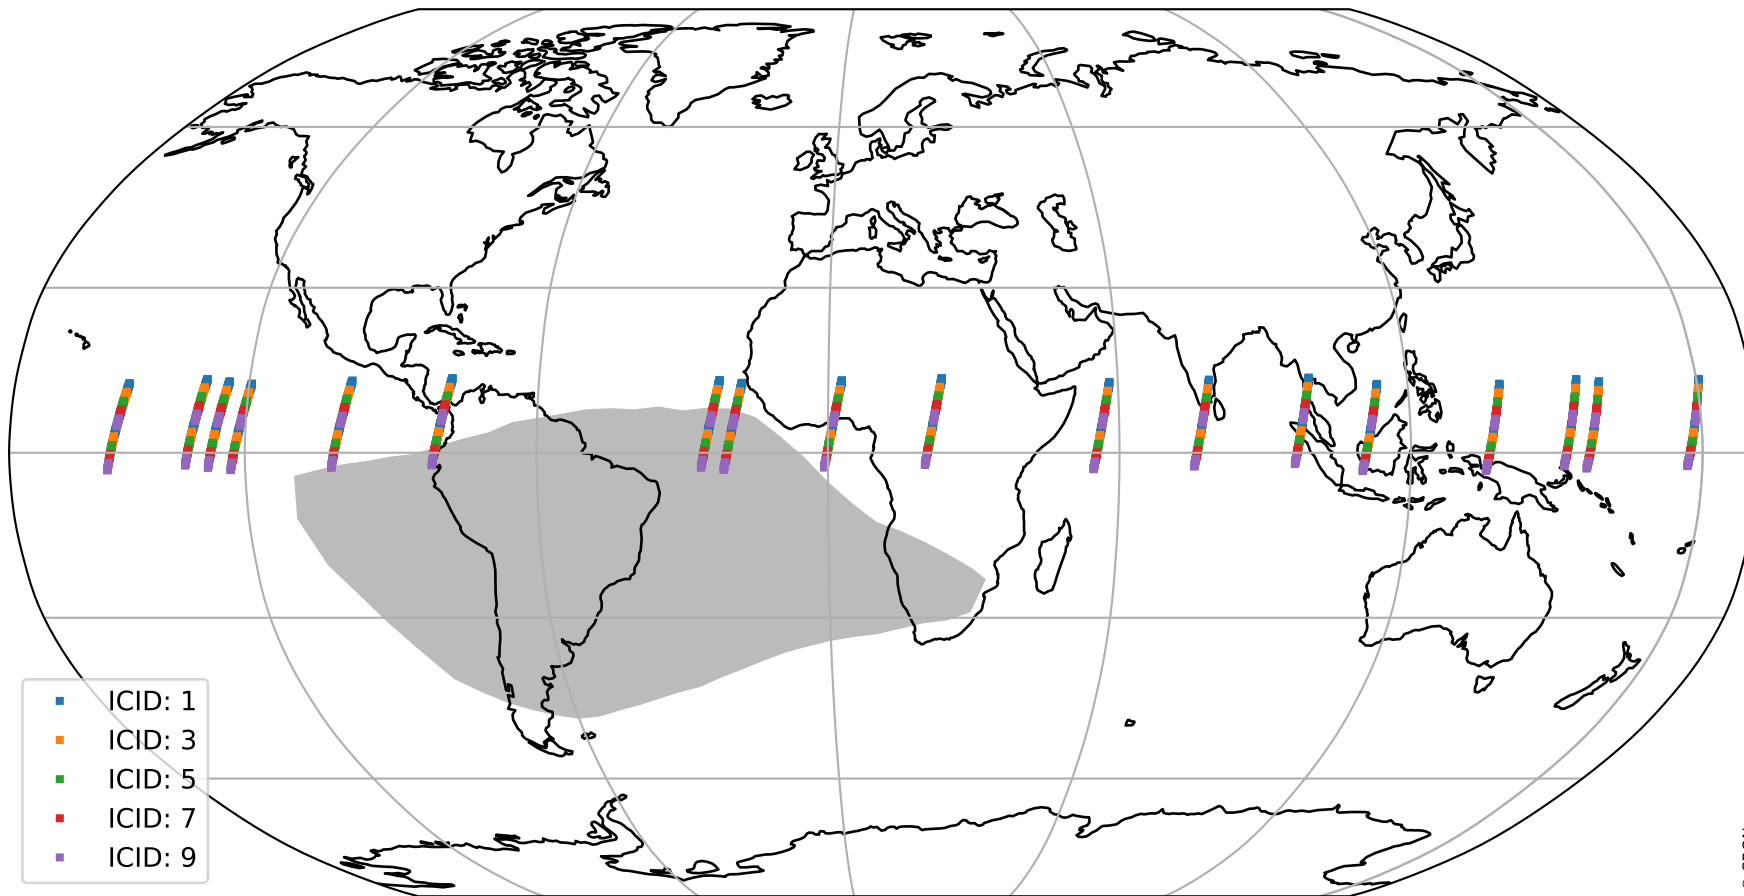

Tropomi SWIR offset (beta nominal)

orbits : 18 in [7507, 7552]
coverage : 2019-03-26 / 2019-03-29
median : 0.52598 V
spread : 0.035915 V
created : 2023-08-22T11:02:46

value detector map

Tropomi SWIR offset (beta nominal)

orbits : 18 in [7507, 7552]
coverage : 2019-03-26 / 2019-03-29
median : 33.42 μV
spread : 19.574 μV
created : 2023-08-22T11:02:46

Tropomi SWIR offset (beta nominal)

orbits : 18 in [7507, 7552]
coverage : 2019-03-26 / 2019-03-29
median : -0.043886 mV
spread : 0.32871 mV
created : 2023-08-22T11:02:46

value compared with SWIR offset CKD

Tropomi SWIR offset (beta nominal) ground-tracks of Sentinel-5P

orbits : 18 in [7507, 7552]
coverage : 2019-03-26 / 2019-03-29
created : 2023-08-22T11:02:46

Tropomi SWIR offset (beta nominal)

orbits : [1867, 7552]
coverage : 2018-02-20 / 2019-03-29
created : 2023-08-22T11:02:47

trend of detector median & temperatures