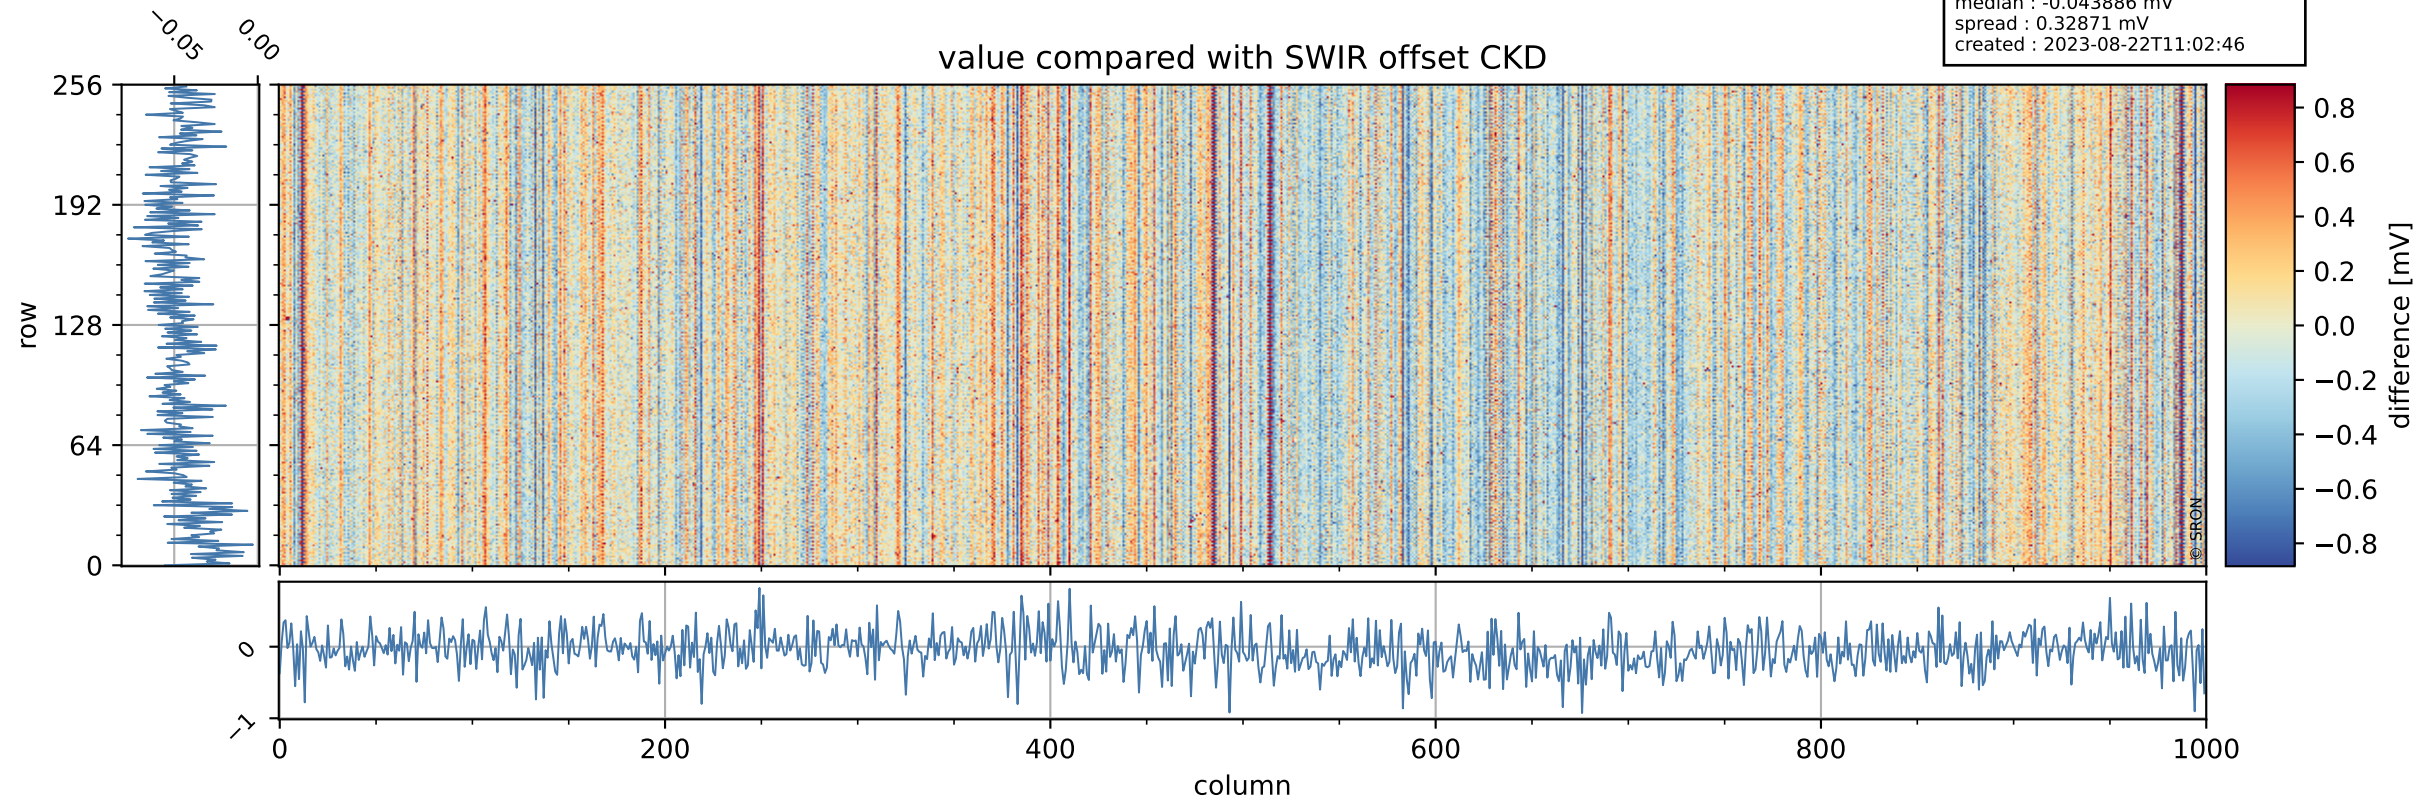

Tropomi SWIR offset (beta nominal)

orbits : 18 in [7507, 7552]
coverage : 2019-03-26 / 2019-03-29
median : 0.52598 V
spread : 0.035915 V
created : 2023-08-22T11:02:46

value detector map

Tropomi SWIR offset (beta nominal)

orbits : 18 in [7507, 7552]
coverage : 2019-03-26 / 2019-03-29
median : 33.42 μV
spread : 19.574 μV
created : 2023-08-22T11:02:46

Tropomi SWIR offset (beta nominal)

orbits : 18 in [7507, 7552]
coverage : 2019-03-26 / 2019-03-29
median : -0.043886 mV
spread : 0.32871 mV
created : 2023-08-22T11:02:46

value compared with SWIR offset CKD

Tropomi SWIR offset (beta nominal) ground-tracks of Sentinel-5P

orbits : 18 in [7507, 7552]
coverage : 2019-03-26 / 2019-03-29
created : 2023-08-22T11:02:46

Tropomi SWIR offset (beta nominal)

orbits : [1867, 7552]
coverage : 2018-02-20 / 2019-03-29
created : 2023-08-22T11:02:47

trend of detector median & temperatures