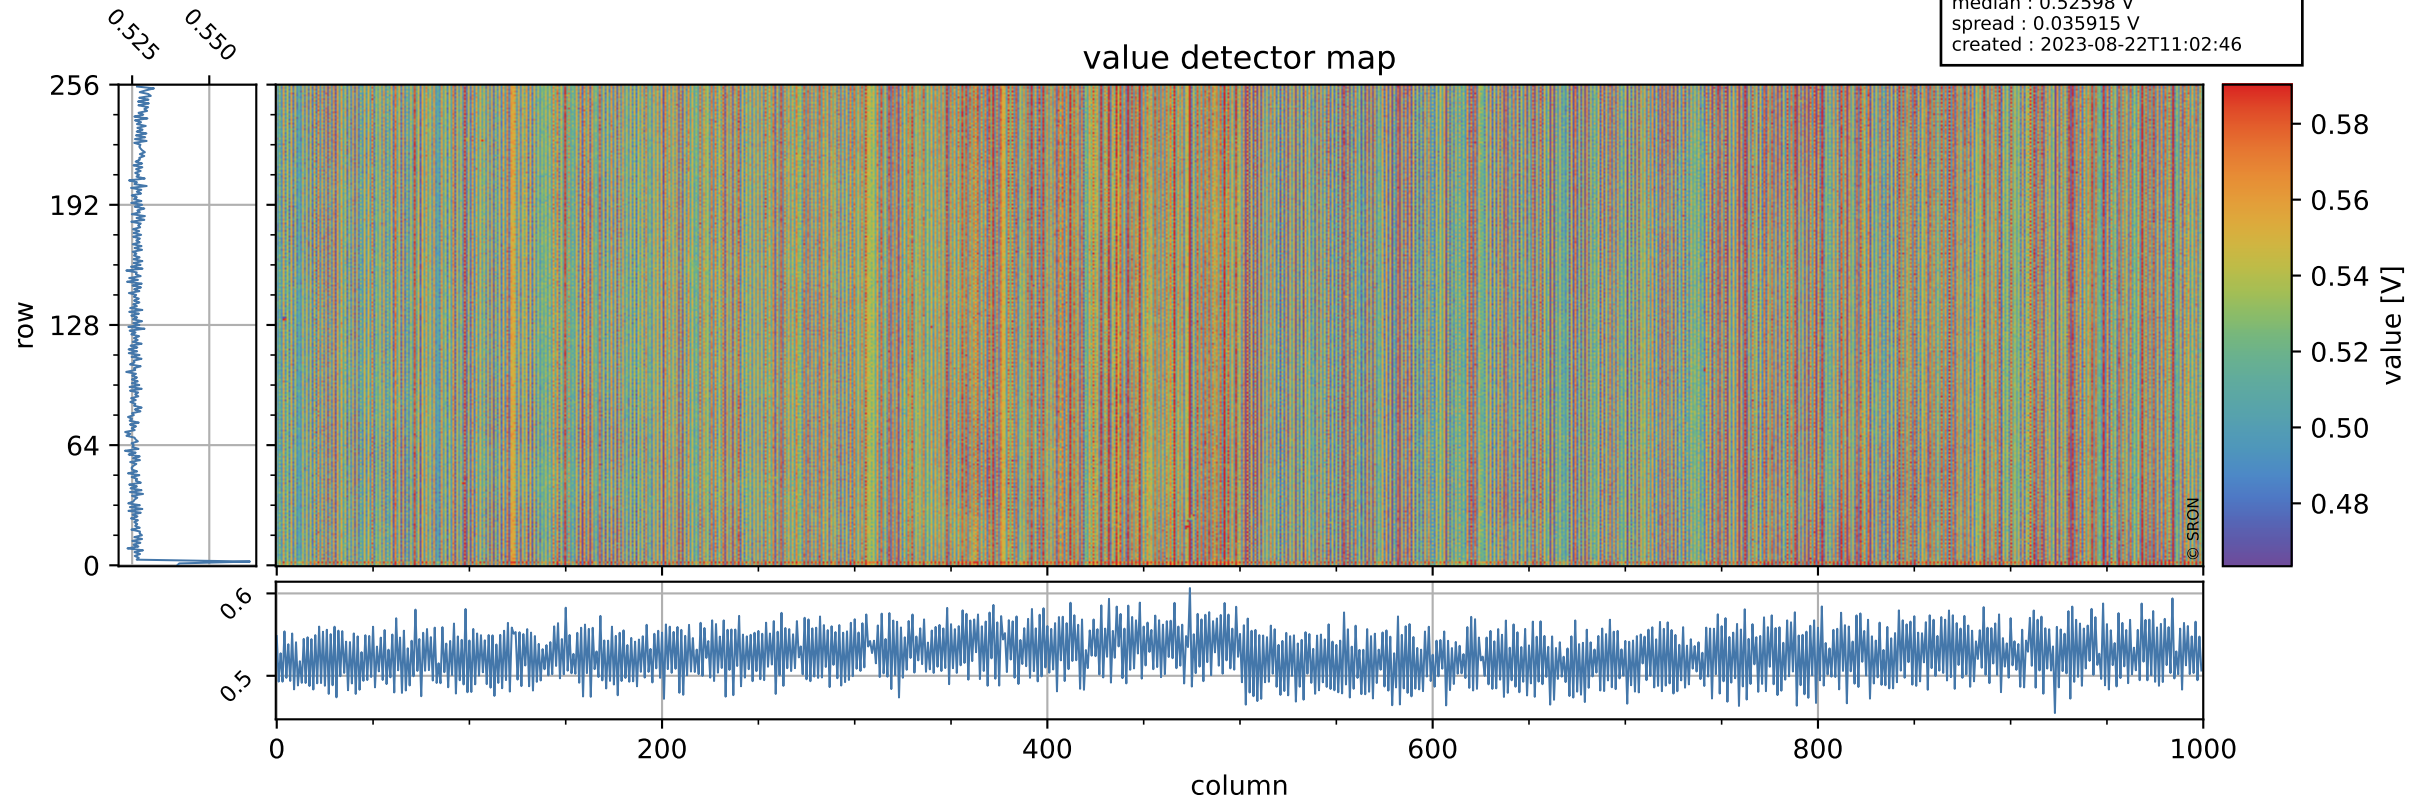

Tropomi SWIR offset (beta nominal)

orbits : 18 in [7507, 7552]
coverage : 2019-03-26 / 2019-03-29
median : 0.52598 V
spread : 0.035915 V
created : 2023-08-22T11:02:46

value detector map

Tropomi SWIR offset (beta nominal)

orbits : 18 in [7507, 7552]
coverage : 2019-03-26 / 2019-03-29
median : 33.42 μV
spread : 19.574 μV
created : 2023-08-22T11:02:46

Tropomi SWIR offset (beta nominal)

orbits : 18 in [7507, 7552]
coverage : 2019-03-26 / 2019-03-29
median : -0.043886 mV
spread : 0.32871 mV
created : 2023-08-22T11:02:46

value compared with SWIR offset CKD

Tropomi SWIR offset (beta nominal) ground-tracks of Sentinel-5P

orbits : 18 in [7507, 7552]
coverage : 2019-03-26 / 2019-03-29
created : 2023-08-22T11:02:46

Tropomi SWIR offset (beta nominal)

orbits : [1867, 7552]
coverage : 2018-02-20 / 2019-03-29
created : 2023-08-22T11:02:47

trend of detector median & temperatures