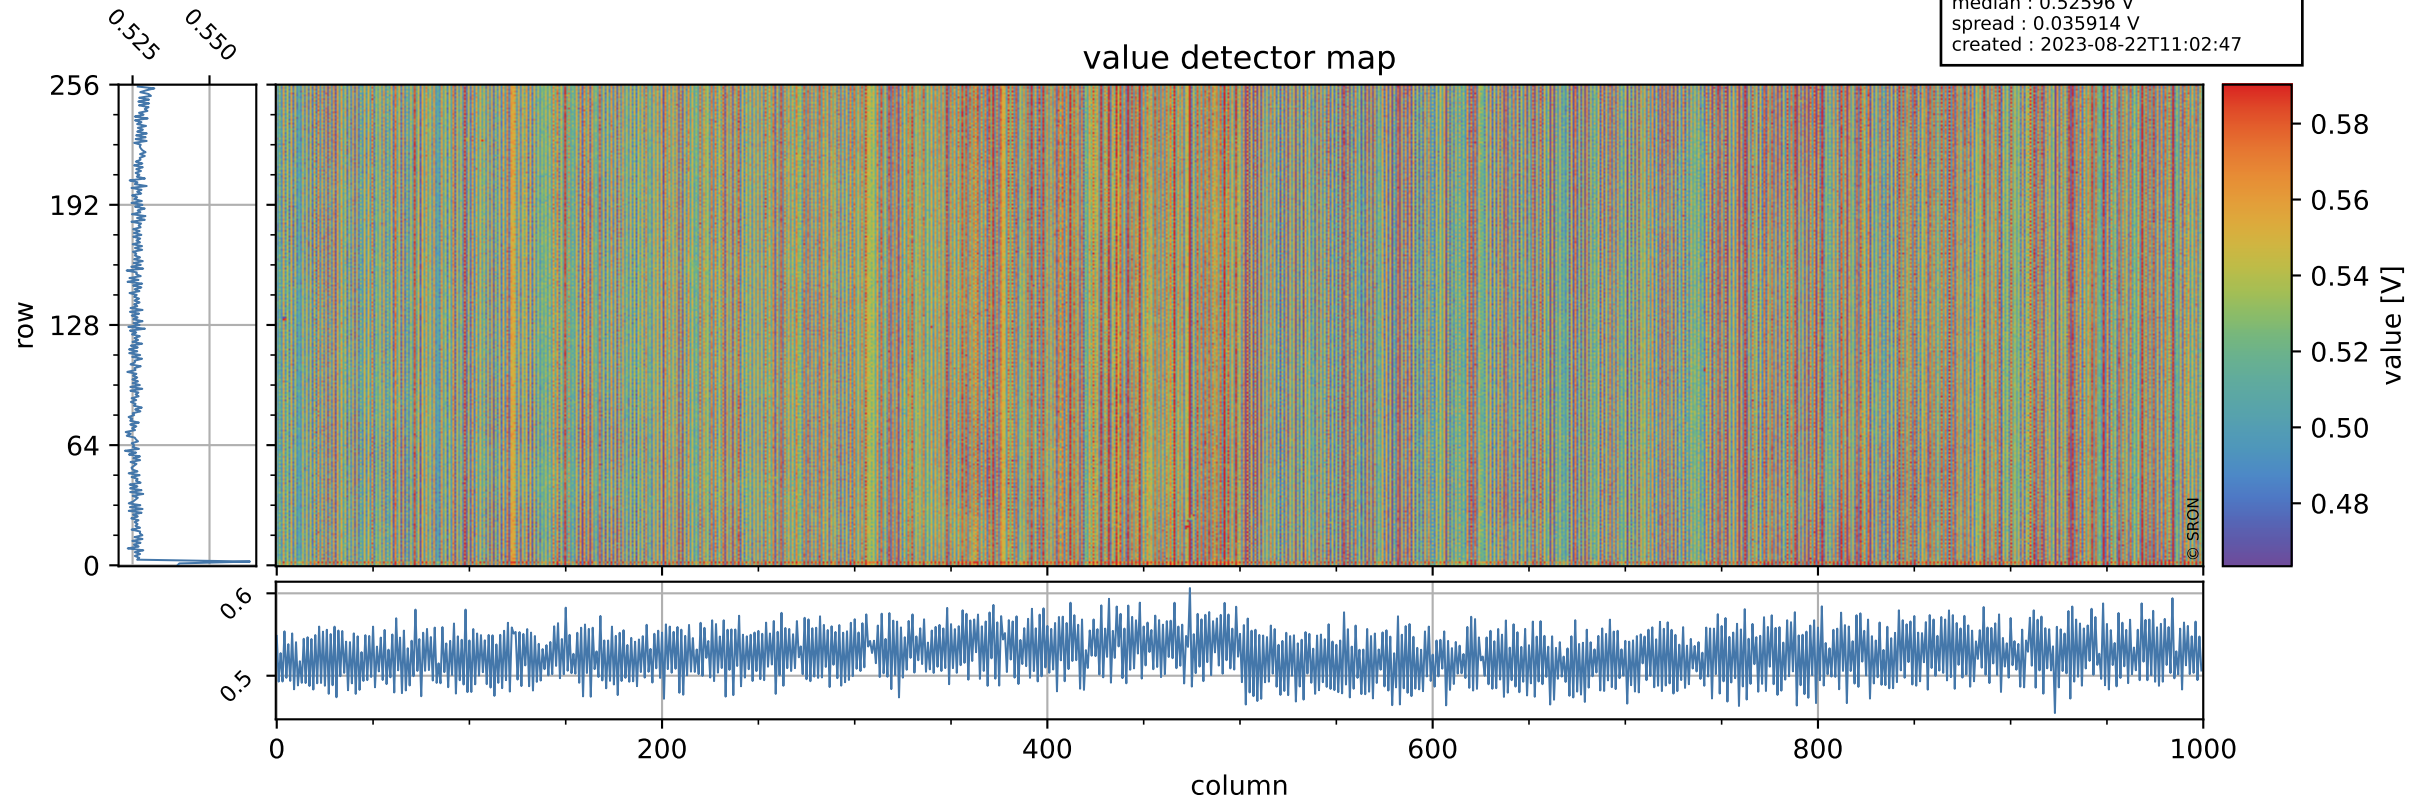

Tropomi SWIR offset (beta nominal)

orbits : 20 in [7552, 7597]
coverage : 2019-03-29 / 2019-04-01
median : 0.52596 V
spread : 0.035914 V
created : 2023-08-22T11:02:47

value detector map

Tropomi SWIR offset (beta nominal)

orbits : 20 in [7552, 7597]
coverage : 2019-03-29 / 2019-04-01
median : 31.256 μV
spread : 18.616 μV
created : 2023-08-22T11:02:48

Tropomi SWIR offset (beta nominal)

orbits : 20 in [7552, 7597]
coverage : 2019-03-29 / 2019-04-01
median : -0.060707 mV
spread : 0.32816 mV
created : 2023-08-22T11:02:48

value compared with SWIR offset CKD

Tropomi SWIR offset (beta nominal) ground-tracks of Sentinel-5P

orbits : 20 in [7552, 7597]
coverage : 2019-03-29 / 2019-04-01
created : 2023-08-22T11:02:48

Tropomi SWIR offset (beta nominal)

orbits : [1867, 7597]
coverage : 2018-02-20 / 2019-04-01
created : 2023-08-22T11:02:49

trend of detector median & temperatures