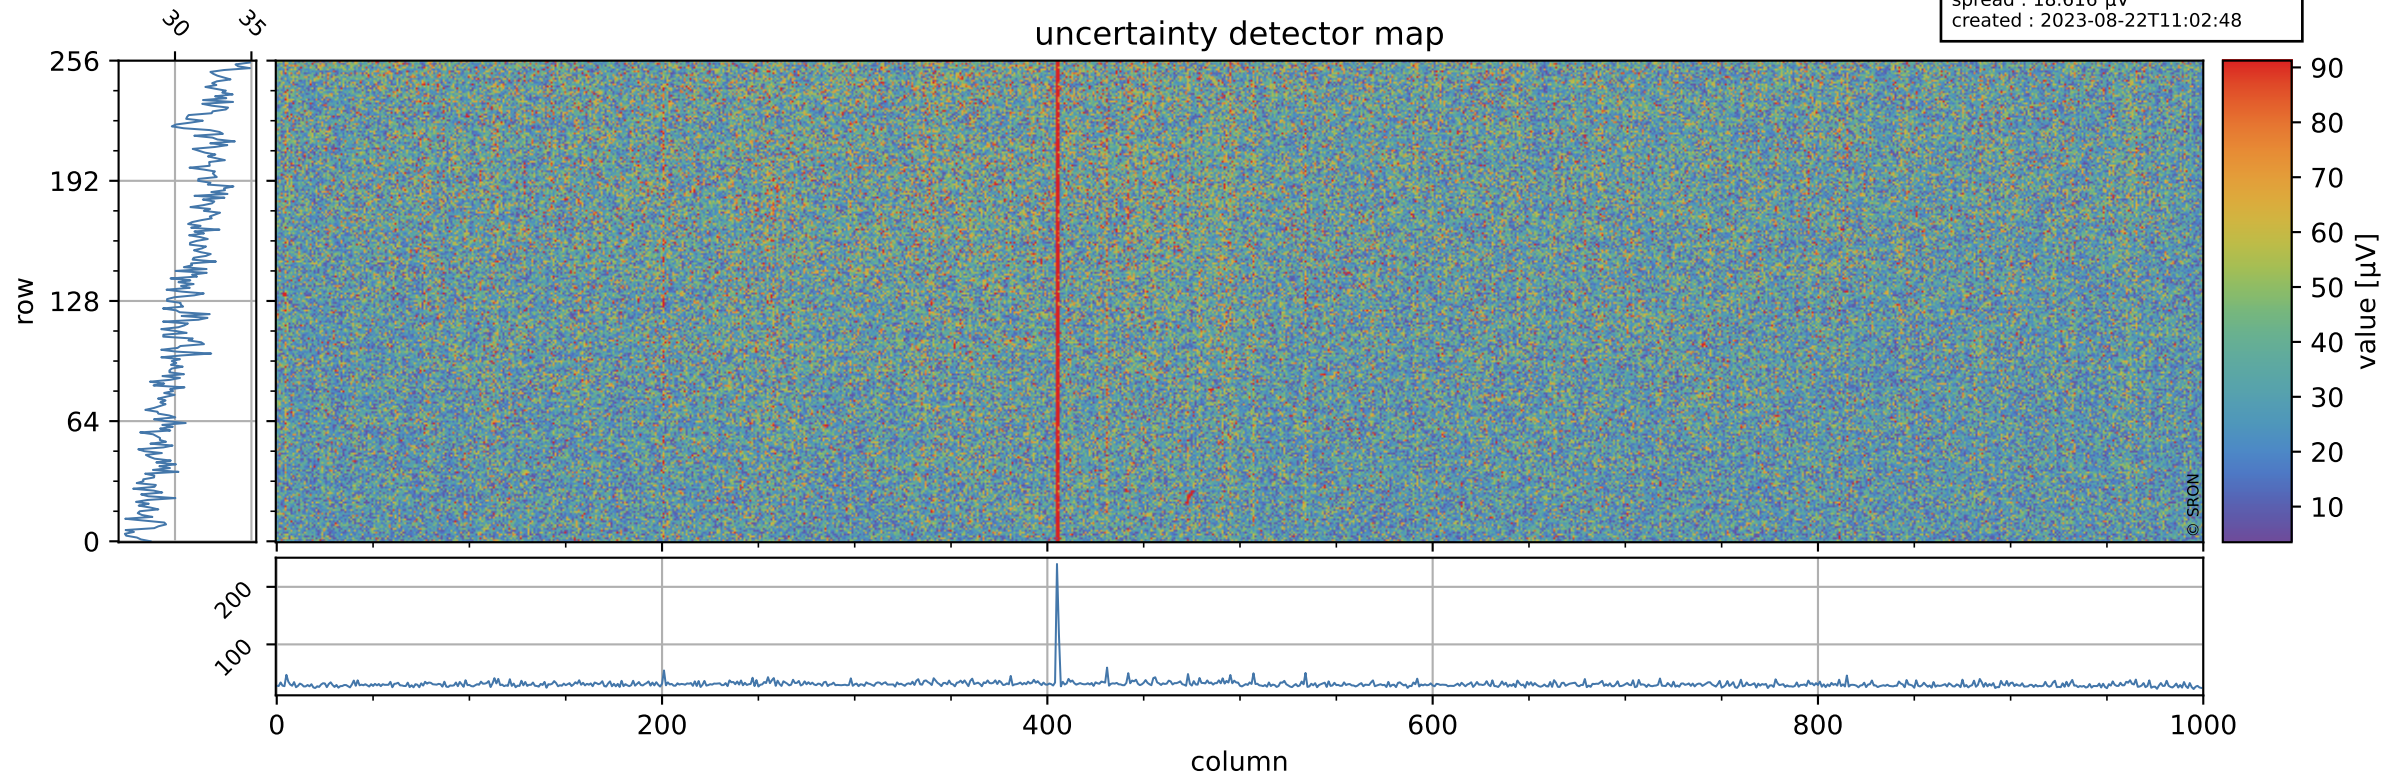

Tropomi SWIR offset (beta nominal)

orbits : 20 in [7552, 7597]
coverage : 2019-03-29 / 2019-04-01
median : 0.52596 V
spread : 0.035914 V
created : 2023-08-22T11:02:47

value detector map

Tropomi SWIR offset (beta nominal)

orbits : 20 in [7552, 7597]
coverage : 2019-03-29 / 2019-04-01
median : 31.256 μV
spread : 18.616 μV
created : 2023-08-22T11:02:48

Tropomi SWIR offset (beta nominal)

orbits : 20 in [7552, 7597]
coverage : 2019-03-29 / 2019-04-01
median : -0.060707 mV
spread : 0.32816 mV
created : 2023-08-22T11:02:48

value compared with SWIR offset CKD

Tropomi SWIR offset (beta nominal) ground-tracks of Sentinel-5P

orbits : 20 in [7552, 7597]
coverage : 2019-03-29 / 2019-04-01
created : 2023-08-22T11:02:48

Tropomi SWIR offset (beta nominal)

orbits : [1867, 7597]
coverage : 2018-02-20 / 2019-04-01
created : 2023-08-22T11:02:49

trend of detector median & temperatures