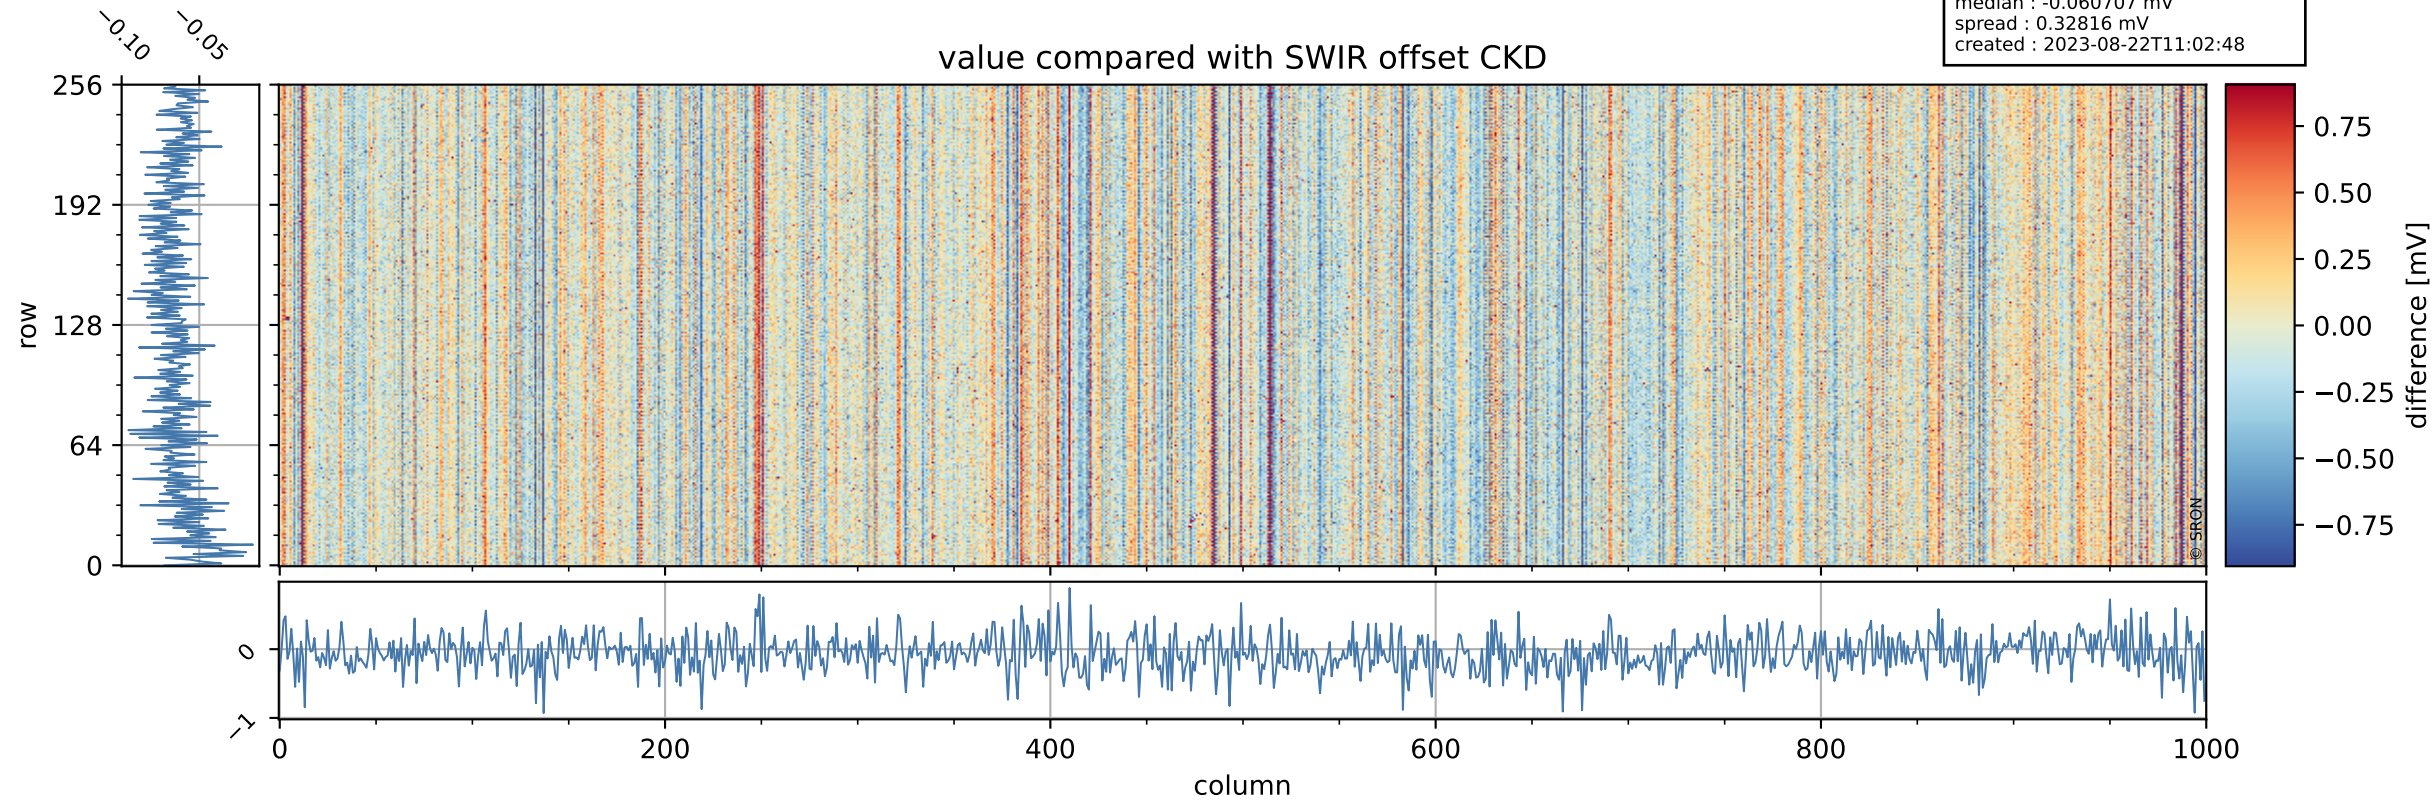

Tropomi SWIR offset (beta nominal)

orbits : 20 in [7552, 7597]
coverage : 2019-03-29 / 2019-04-01
median : 0.52596 V
spread : 0.035914 V
created : 2023-08-22T11:02:47

value detector map

Tropomi SWIR offset (beta nominal)

orbits : 20 in [7552, 7597]
coverage : 2019-03-29 / 2019-04-01
median : 31.256 μV
spread : 18.616 μV
created : 2023-08-22T11:02:48

Tropomi SWIR offset (beta nominal)

orbits : 20 in [7552, 7597]
coverage : 2019-03-29 / 2019-04-01
median : -0.060707 mV
spread : 0.32816 mV
created : 2023-08-22T11:02:48

value compared with SWIR offset CKD

Tropomi SWIR offset (beta nominal) ground-tracks of Sentinel-5P

orbits : 20 in [7552, 7597]
coverage : 2019-03-29 / 2019-04-01
created : 2023-08-22T11:02:48

Tropomi SWIR offset (beta nominal)

orbits : [1867, 7597]
coverage : 2018-02-20 / 2019-04-01
created : 2023-08-22T11:02:49

trend of detector median & temperatures