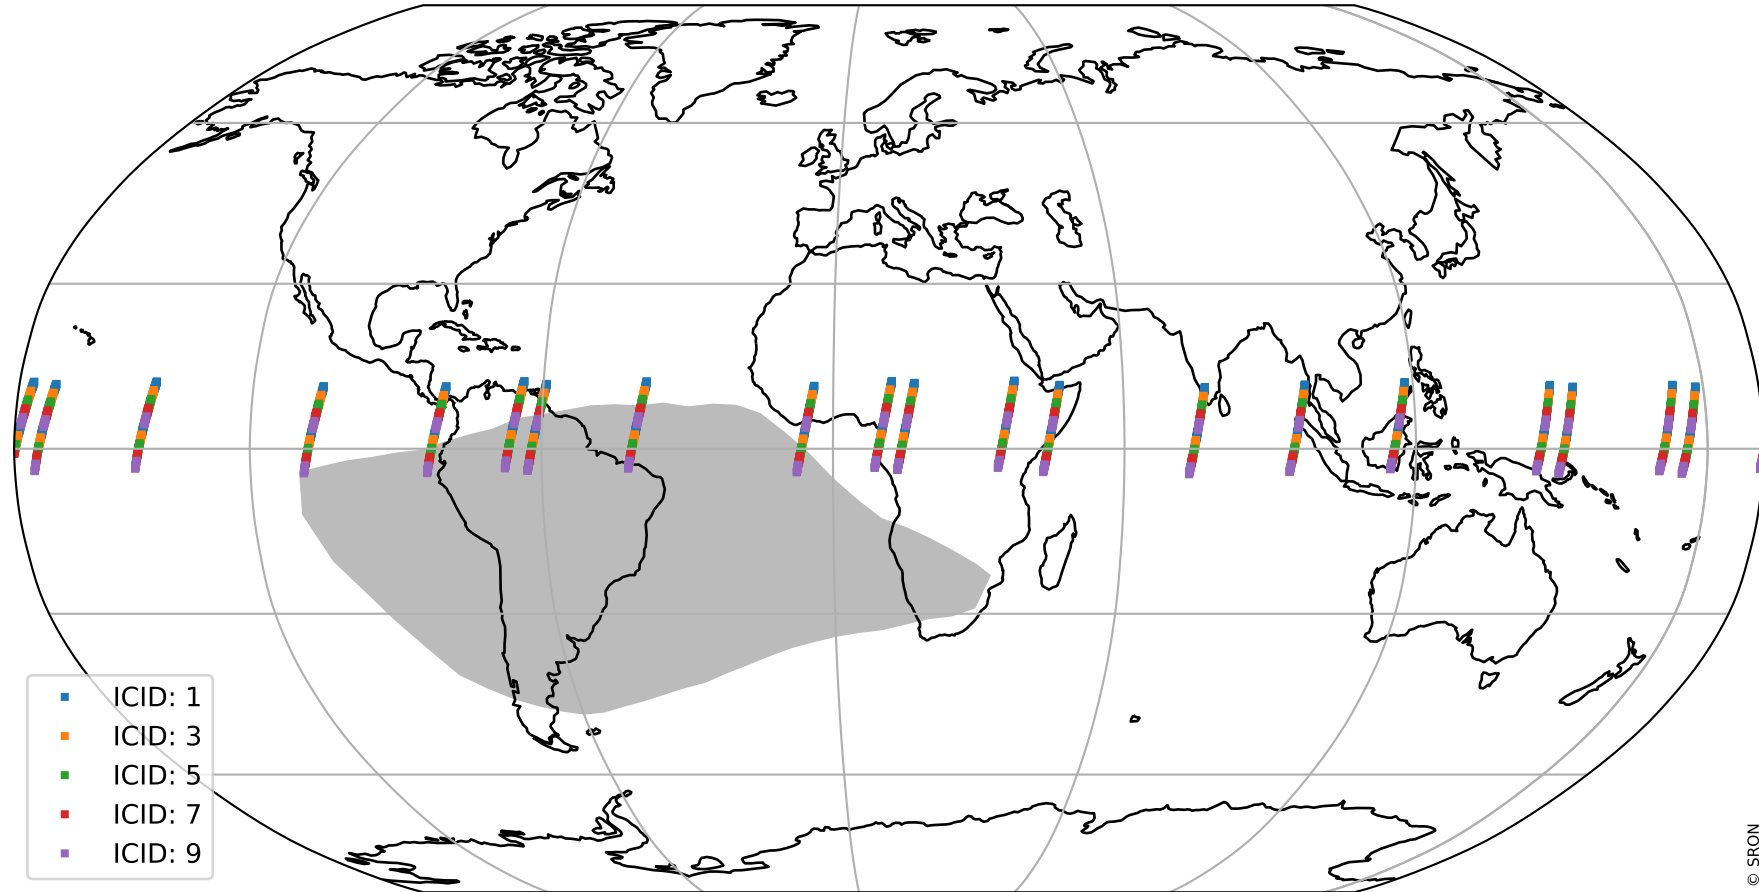

Tropomi SWIR offset (beta nominal)

orbits : 20 in [7552, 7597]
coverage : 2019-03-29 / 2019-04-01
median : 0.52596 V
spread : 0.035914 V
created : 2023-08-22T11:02:47

value detector map

Tropomi SWIR offset (beta nominal)

orbits : 20 in [7552, 7597]
coverage : 2019-03-29 / 2019-04-01
median : 31.256 μV
spread : 18.616 μV
created : 2023-08-22T11:02:48

Tropomi SWIR offset (beta nominal)

orbits : 20 in [7552, 7597]
coverage : 2019-03-29 / 2019-04-01
median : -0.060707 mV
spread : 0.32816 mV
created : 2023-08-22T11:02:48

value compared with SWIR offset CKD

Tropomi SWIR offset (beta nominal) ground-tracks of Sentinel-5P

orbits : 20 in [7552, 7597]
coverage : 2019-03-29 / 2019-04-01
created : 2023-08-22T11:02:48

Tropomi SWIR offset (beta nominal)

orbits : [1867, 7597]
coverage : 2018-02-20 / 2019-04-01
created : 2023-08-22T11:02:49

trend of detector median & temperatures