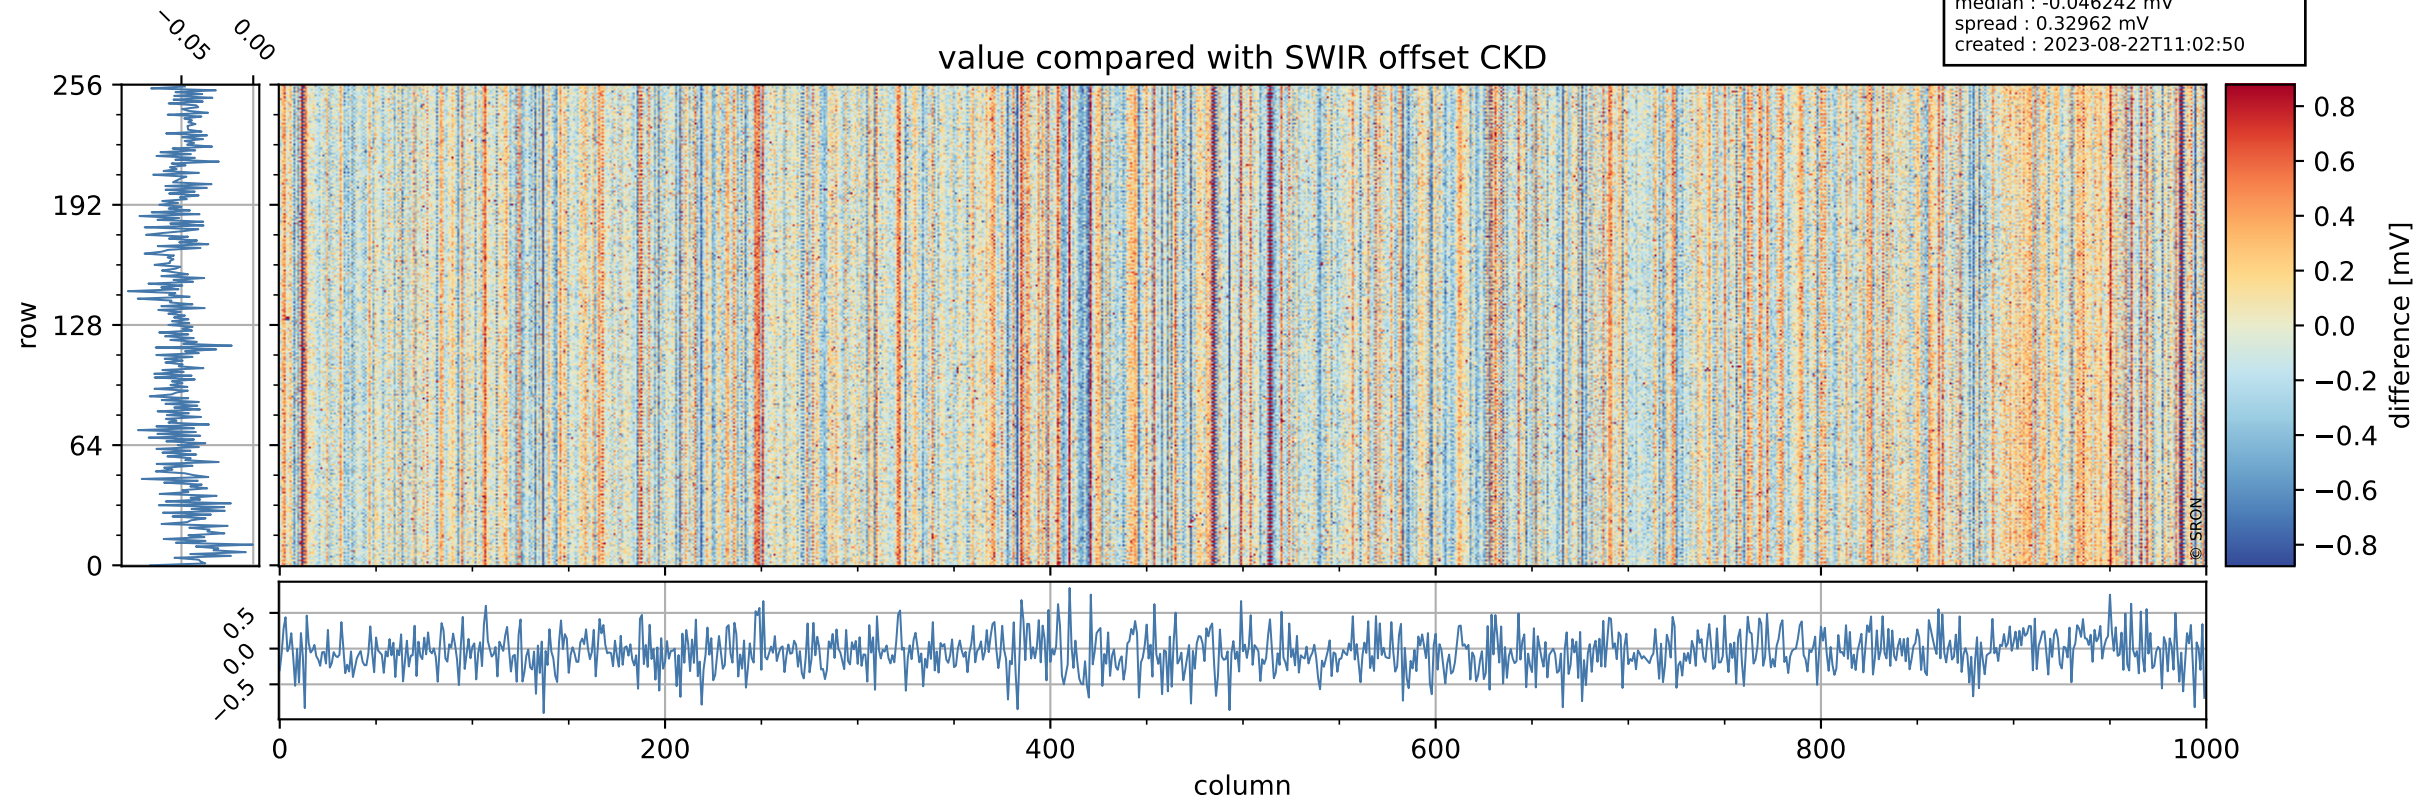

Tropomi SWIR offset (beta nominal)

orbits : 17 in [7597, 7642]
coverage : 2019-04-02 / 2019-04-05
median : 0.52597 V
spread : 0.035907 V
created : 2023-08-22T11:02:49

value detector map

Tropomi SWIR offset (beta nominal)

orbits : 17 in [7597, 7642]
coverage : 2019-04-02 / 2019-04-05
median : 0.036916 mV
spread : 0.021353 mV
created : 2023-08-22T11:02:50

Tropomi SWIR offset (beta nominal)

orbits : 17 in [7597, 7642]
coverage : 2019-04-02 / 2019-04-05
median : -0.046242 mV
spread : 0.32962 mV
created : 2023-08-22T11:02:50

value compared with SWIR offset CKD

Tropomi SWIR offset (beta nominal) ground-tracks of Sentinel-5P

orbits : 17 in [7597, 7642]
coverage : 2019-04-02 / 2019-04-05
created : 2023-08-22T11:02:50

Tropomi SWIR offset (beta nominal)

orbits : [1867, 7642]
coverage : 2018-02-20 / 2019-04-05
created : 2023-08-22T11:02:50

trend of detector median & temperatures