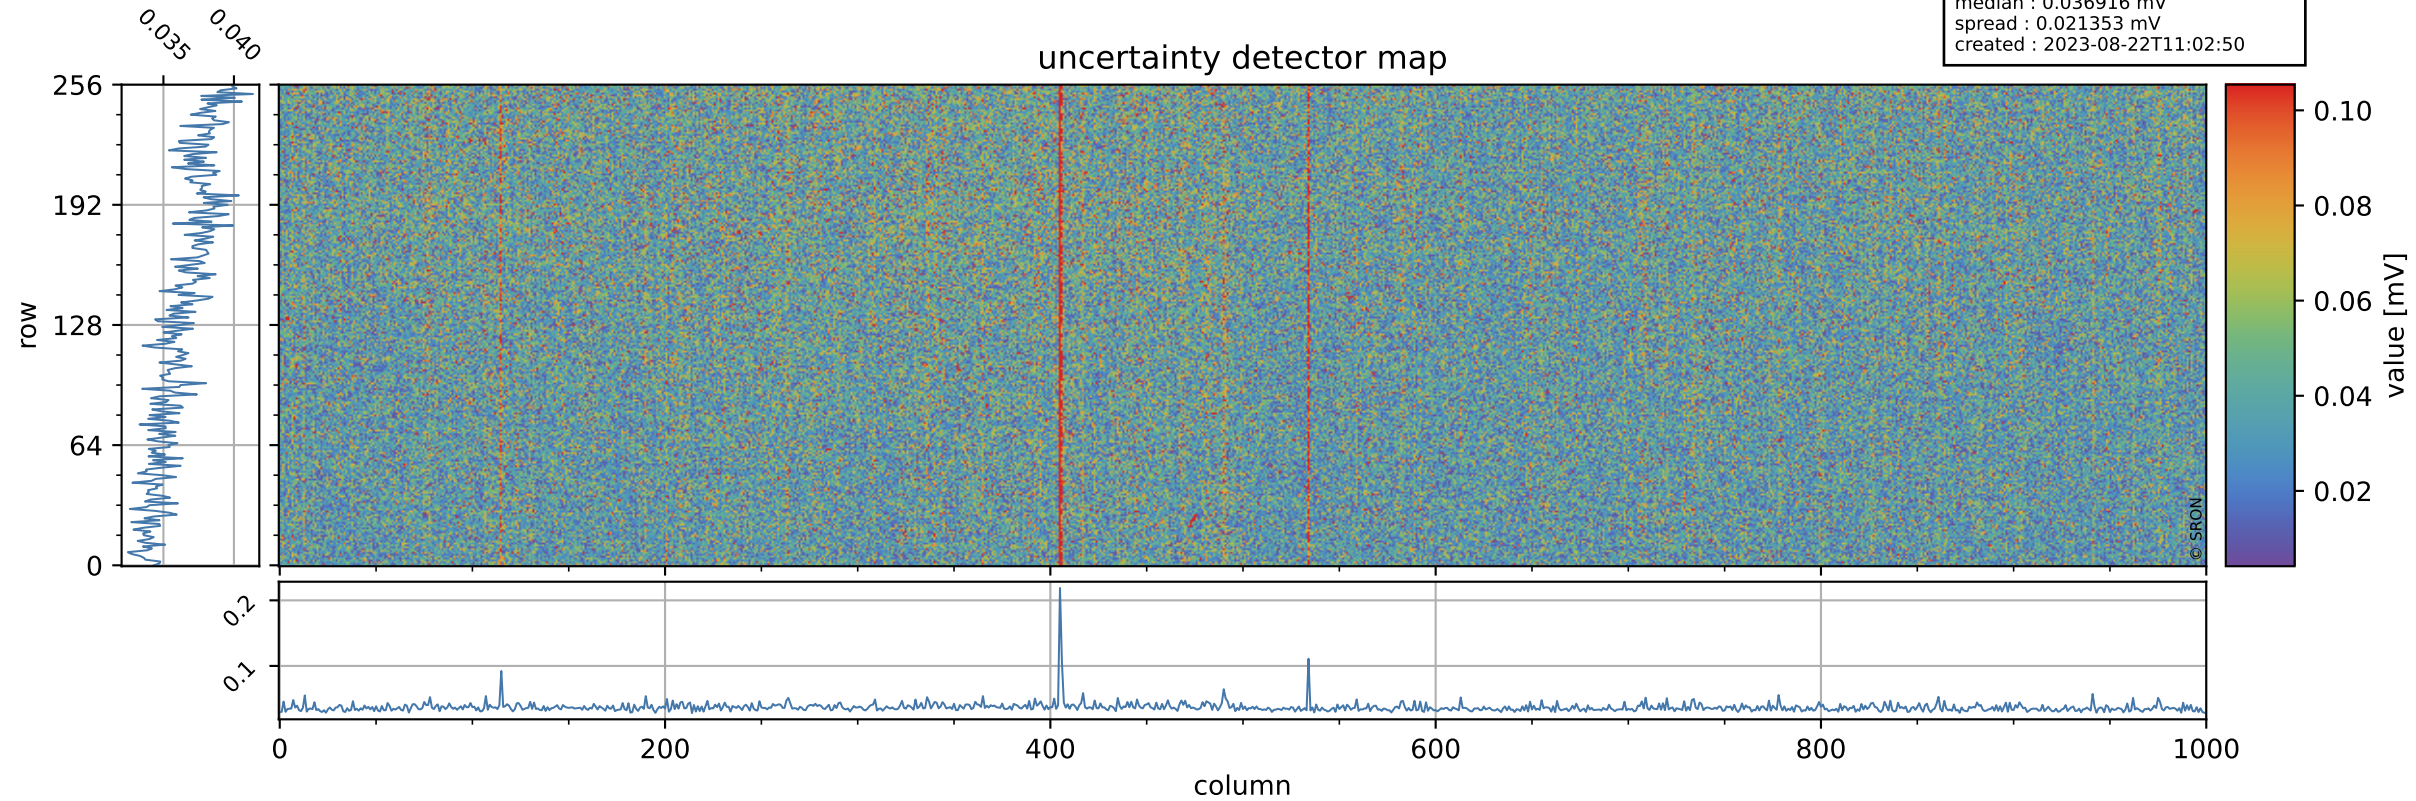

Tropomi SWIR offset (beta nominal)

orbits : 17 in [7597, 7642]
coverage : 2019-04-02 / 2019-04-05
median : 0.52597 V
spread : 0.035907 V
created : 2023-08-22T11:02:49

value detector map

Tropomi SWIR offset (beta nominal)

orbits : 17 in [7597, 7642]
coverage : 2019-04-02 / 2019-04-05
median : 0.036916 mV
spread : 0.021353 mV
created : 2023-08-22T11:02:50

Tropomi SWIR offset (beta nominal)

orbits : 17 in [7597, 7642]
coverage : 2019-04-02 / 2019-04-05
median : -0.046242 mV
spread : 0.32962 mV
created : 2023-08-22T11:02:50

value compared with SWIR offset CKD

Tropomi SWIR offset (beta nominal) ground-tracks of Sentinel-5P

orbits : 17 in [7597, 7642]
coverage : 2019-04-02 / 2019-04-05
created : 2023-08-22T11:02:50

Tropomi SWIR offset (beta nominal)

orbits : [1867, 7642]
coverage : 2018-02-20 / 2019-04-05
created : 2023-08-22T11:02:50

trend of detector median & temperatures