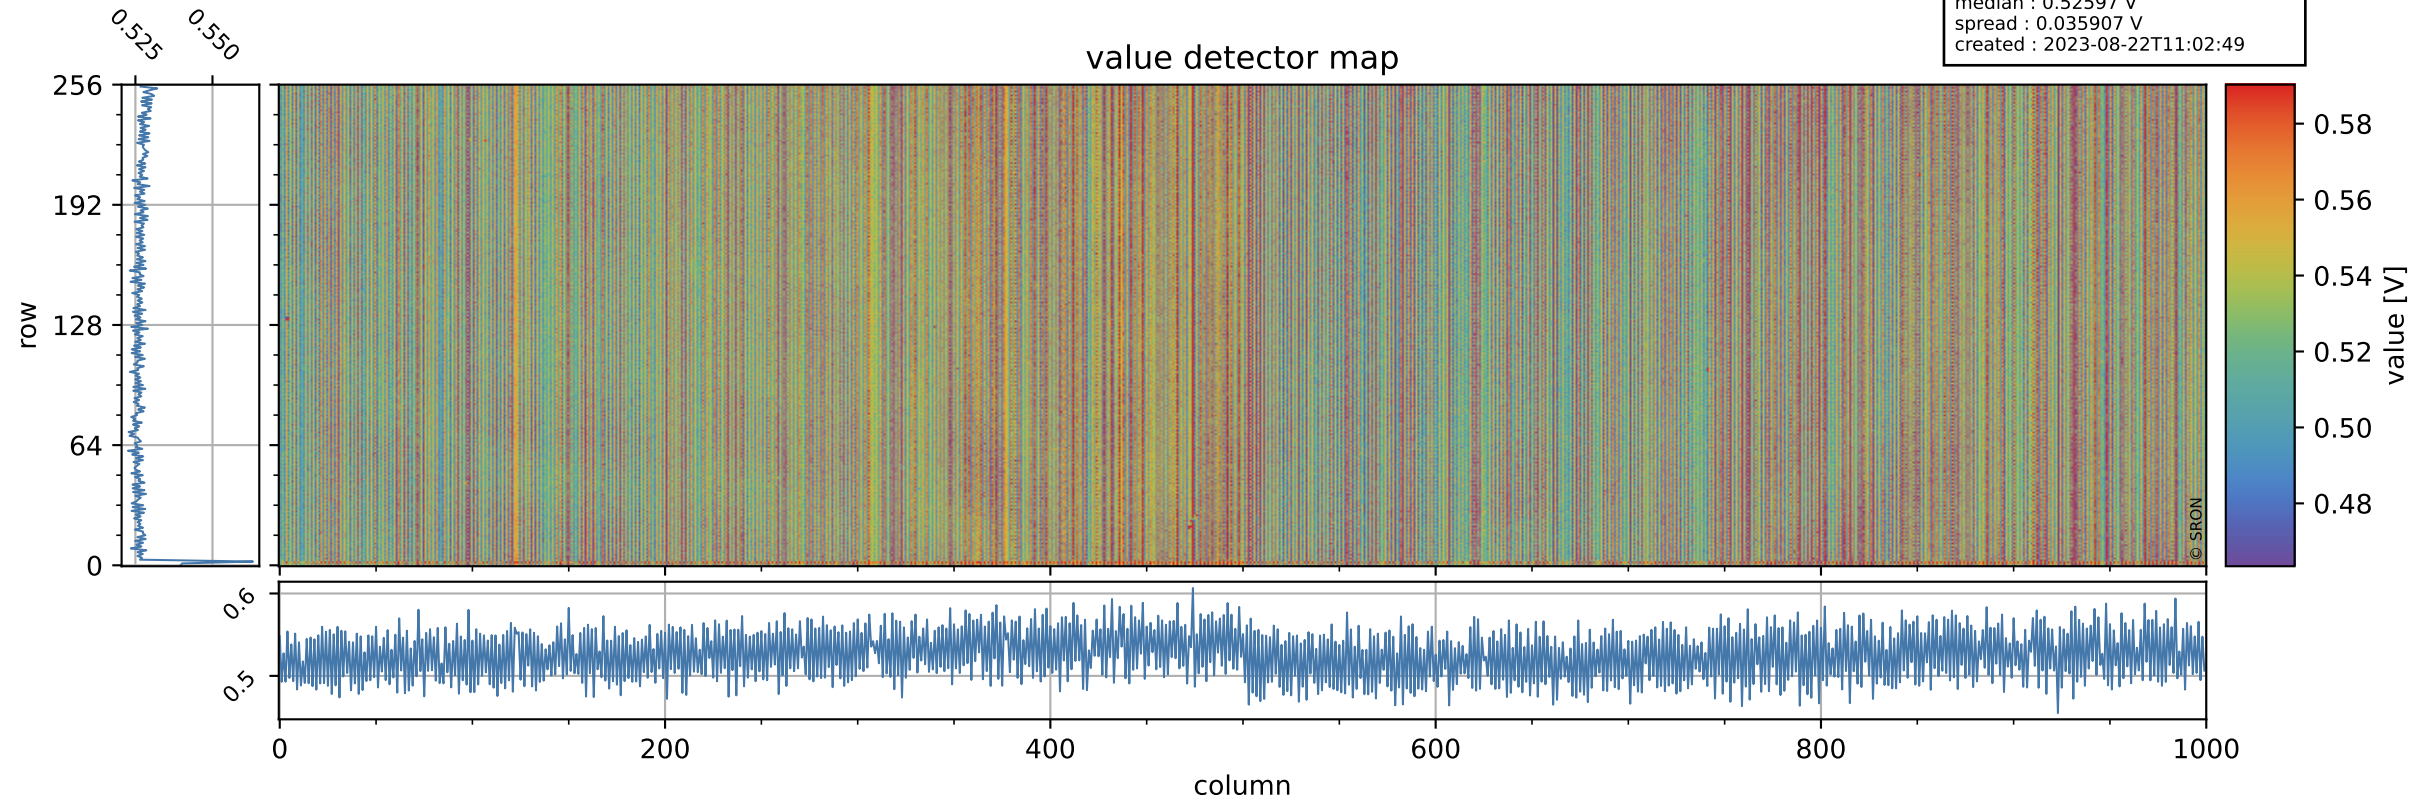

Tropomi SWIR offset (beta nominal)

orbits : 17 in [7597, 7642]
coverage : 2019-04-02 / 2019-04-05
median : 0.52597 V
spread : 0.035907 V
created : 2023-08-22T11:02:49

value detector map

Tropomi SWIR offset (beta nominal)

orbits : 17 in [7597, 7642]
coverage : 2019-04-02 / 2019-04-05
median : 0.036916 mV
spread : 0.021353 mV
created : 2023-08-22T11:02:50

Tropomi SWIR offset (beta nominal)

orbits : 17 in [7597, 7642]
coverage : 2019-04-02 / 2019-04-05
median : -0.046242 mV
spread : 0.32962 mV
created : 2023-08-22T11:02:50

value compared with SWIR offset CKD

Tropomi SWIR offset (beta nominal) ground-tracks of Sentinel-5P

orbits : 17 in [7597, 7642]
coverage : 2019-04-02 / 2019-04-05
created : 2023-08-22T11:02:50

Tropomi SWIR offset (beta nominal)

orbits : [1867, 7642]
coverage : 2018-02-20 / 2019-04-05
created : 2023-08-22T11:02:50

trend of detector median & temperatures