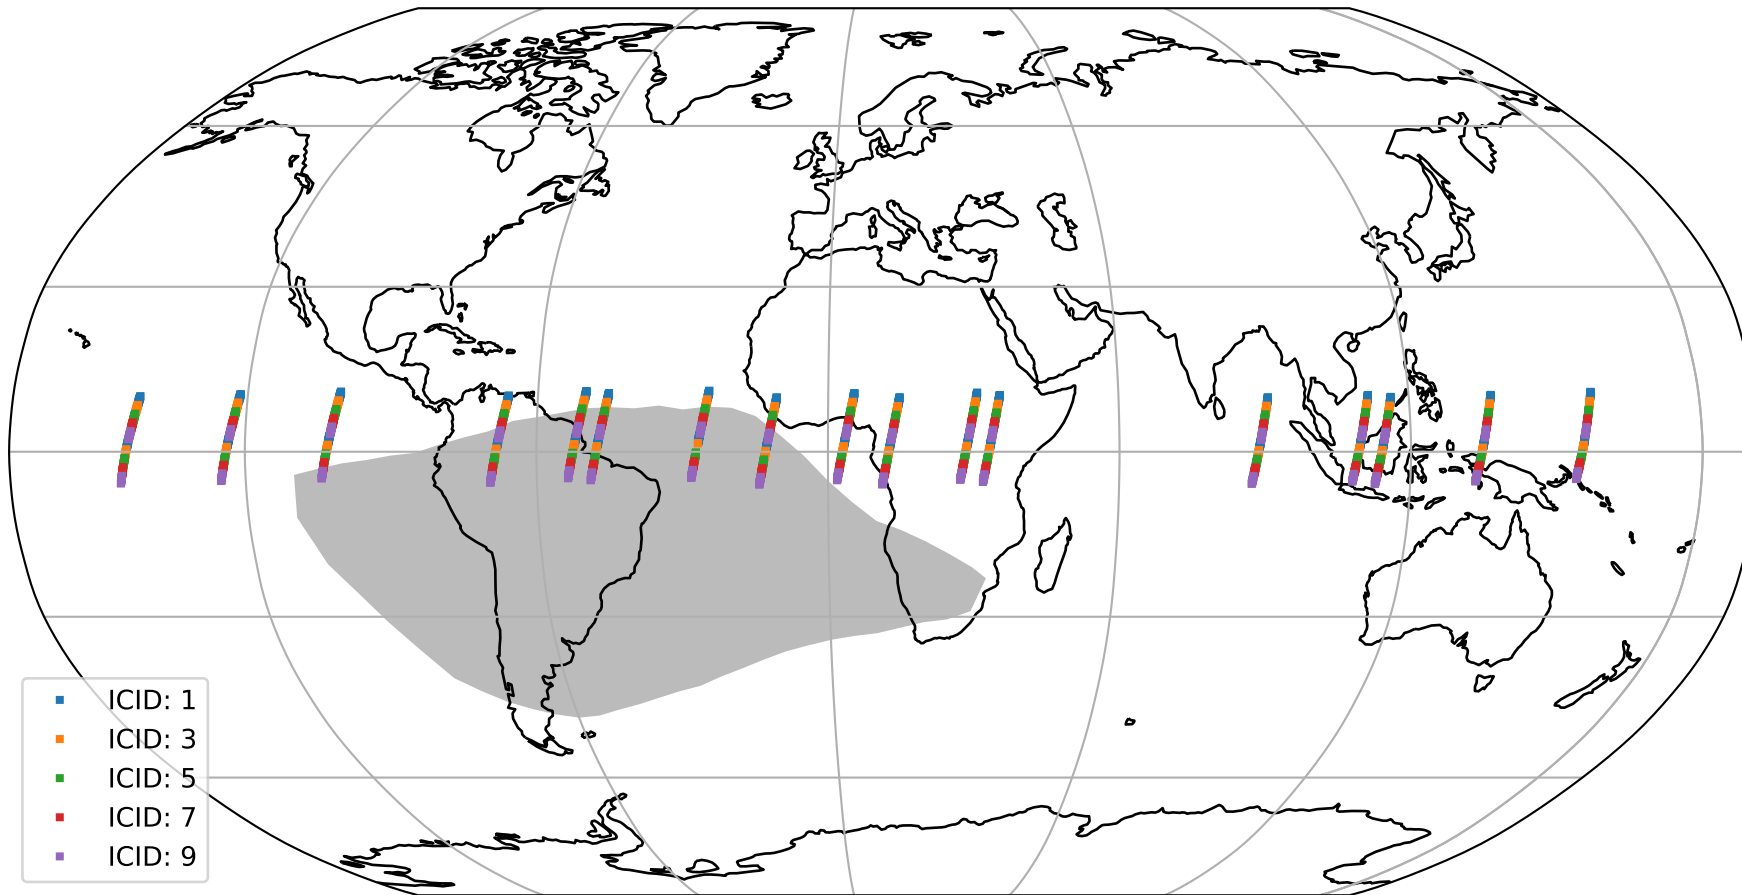

Tropomi SWIR offset (beta nominal)

orbits : 17 in [7597, 7642]
coverage : 2019-04-02 / 2019-04-05
median : 0.52597 V
spread : 0.035907 V
created : 2023-08-22T11:02:49

value detector map

Tropomi SWIR offset (beta nominal)

orbits : 17 in [7597, 7642]
coverage : 2019-04-02 / 2019-04-05
median : 0.036916 mV
spread : 0.021353 mV
created : 2023-08-22T11:02:50

Tropomi SWIR offset (beta nominal)

orbits : 17 in [7597, 7642]
coverage : 2019-04-02 / 2019-04-05
median : -0.046242 mV
spread : 0.32962 mV
created : 2023-08-22T11:02:50

value compared with SWIR offset CKD

Tropomi SWIR offset (beta nominal) ground-tracks of Sentinel-5P

orbits : 17 in [7597, 7642]
coverage : 2019-04-02 / 2019-04-05
created : 2023-08-22T11:02:50

Tropomi SWIR offset (beta nominal)

orbits : [1867, 7642]
coverage : 2018-02-20 / 2019-04-05
created : 2023-08-22T11:02:50

trend of detector median & temperatures