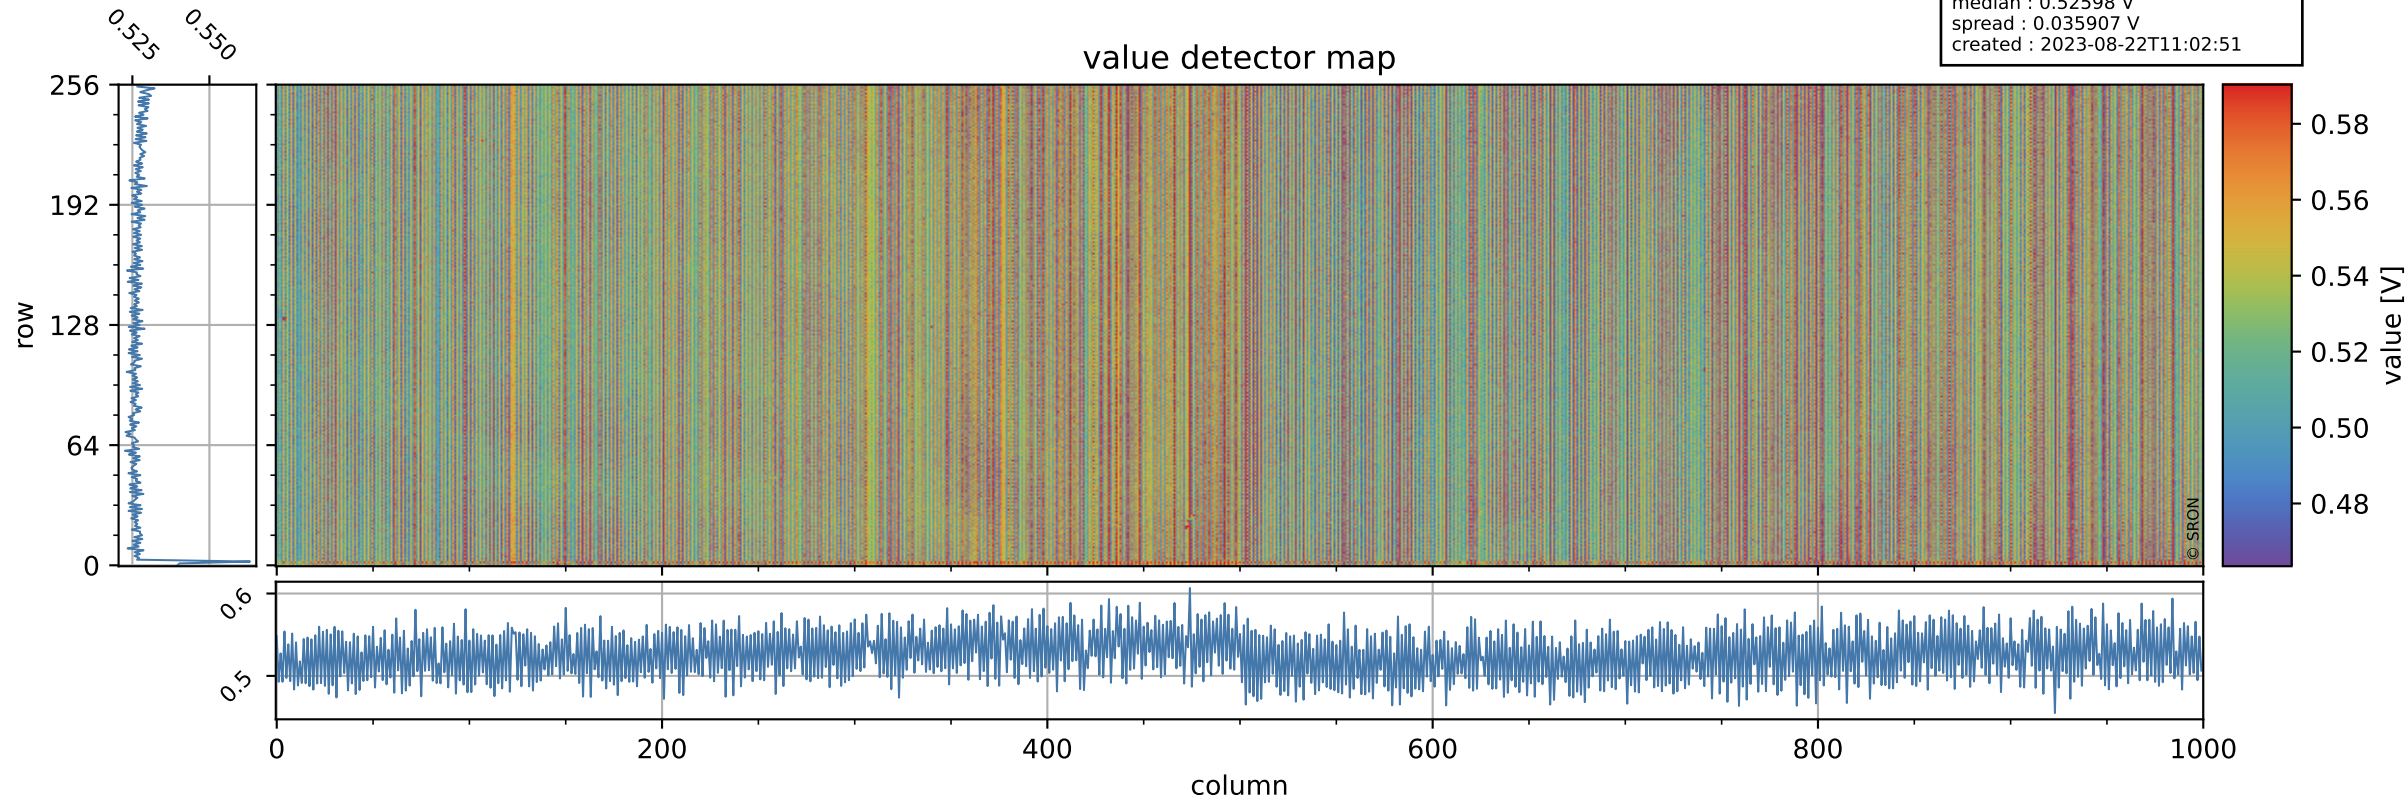

Tropomi SWIR offset (beta nominal)

orbits : 20 in [7642, 7687]
coverage : 2019-04-05 / 2019-04-08
median : 0.52598 V
spread : 0.035907 V
created : 2023-08-22T11:02:51

value detector map

Tropomi SWIR offset (beta nominal)

orbits : 20 in [7642, 7687]
coverage : 2019-04-05 / 2019-04-08
median : 31.175 μV
spread : 18.555 μV
created : 2023-08-22T11:02:51

Tropomi SWIR offset (beta nominal)

orbits : 20 in [7642, 7687]
coverage : 2019-04-05 / 2019-04-08
median : -0.041695 mV
spread : 0.32779 mV
created : 2023-08-22T11:02:52

value compared with SWIR offset CKD

Tropomi SWIR offset (beta nominal) ground-tracks of Sentinel-5P

orbits : 20 in [7642, 7687]
coverage : 2019-04-05 / 2019-04-08
created : 2023-08-22T11:02:52

Tropomi SWIR offset (beta nominal)

orbits : [1867, 7687]
coverage : 2018-02-20 / 2019-04-08
created : 2023-08-22T11:02:52

trend of detector median & temperatures