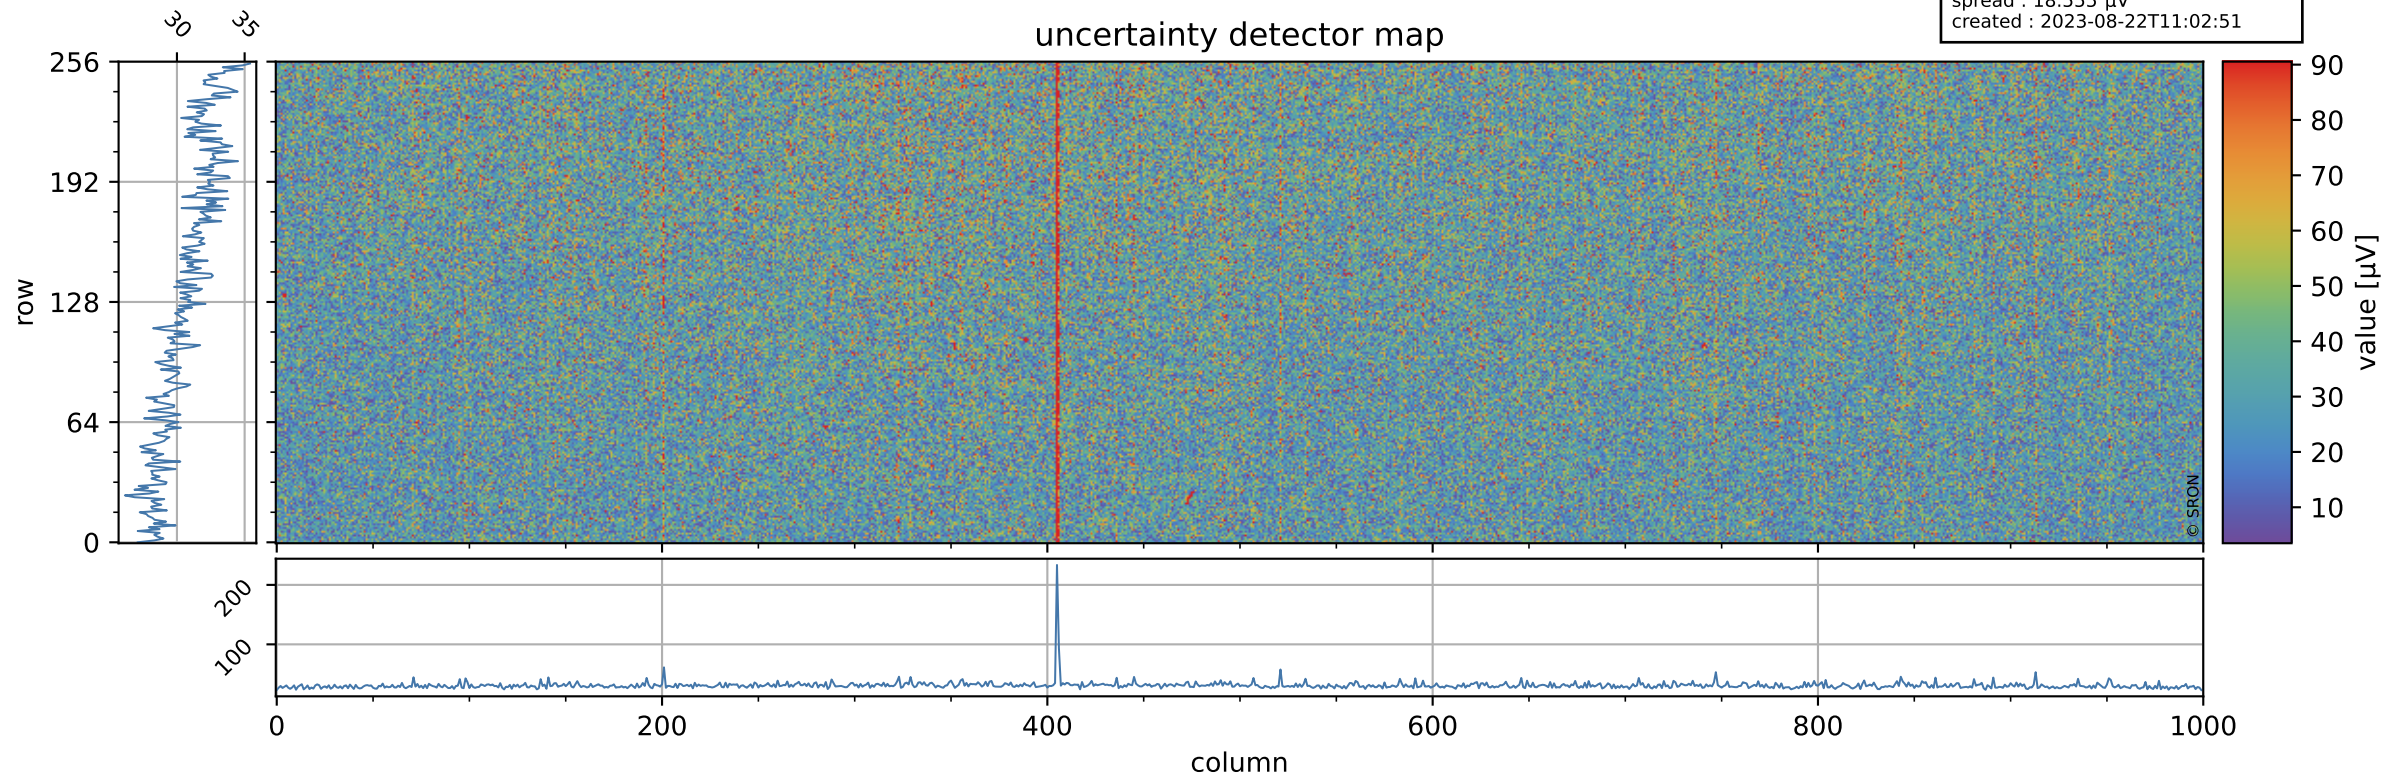

Tropomi SWIR offset (beta nominal)

orbits : 20 in [7642, 7687]
coverage : 2019-04-05 / 2019-04-08
median : 0.52598 V
spread : 0.035907 V
created : 2023-08-22T11:02:51

value detector map

Tropomi SWIR offset (beta nominal)

orbits : 20 in [7642, 7687]
coverage : 2019-04-05 / 2019-04-08
median : 31.175 μV
spread : 18.555 μV
created : 2023-08-22T11:02:51

Tropomi SWIR offset (beta nominal)

orbits : 20 in [7642, 7687]
coverage : 2019-04-05 / 2019-04-08
median : -0.041695 mV
spread : 0.32779 mV
created : 2023-08-22T11:02:52

value compared with SWIR offset CKD

Tropomi SWIR offset (beta nominal) ground-tracks of Sentinel-5P

orbits : 20 in [7642, 7687]
coverage : 2019-04-05 / 2019-04-08
created : 2023-08-22T11:02:52

Tropomi SWIR offset (beta nominal)

orbits : [1867, 7687]
coverage : 2018-02-20 / 2019-04-08
created : 2023-08-22T11:02:52

trend of detector median & temperatures