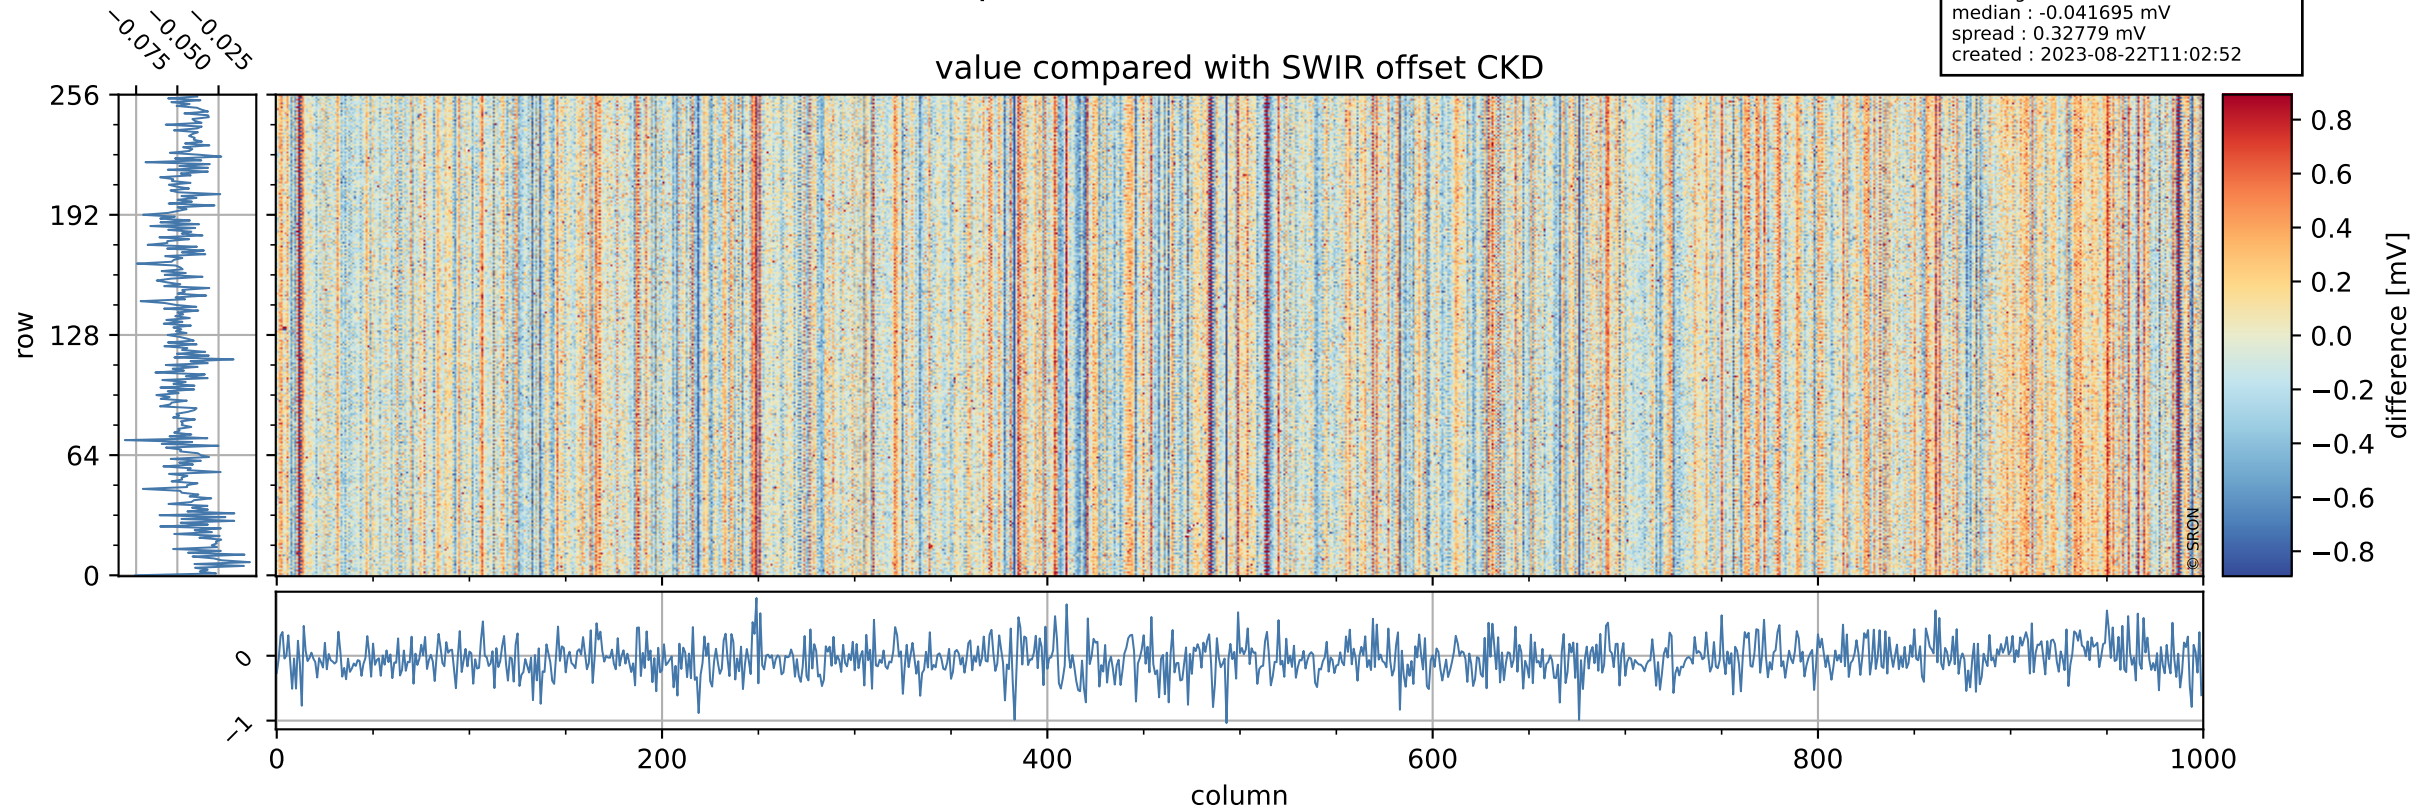

Tropomi SWIR offset (beta nominal)

orbits : 20 in [7642, 7687]
coverage : 2019-04-05 / 2019-04-08
median : 0.52598 V
spread : 0.035907 V
created : 2023-08-22T11:02:51

value detector map

Tropomi SWIR offset (beta nominal)

orbits : 20 in [7642, 7687]
coverage : 2019-04-05 / 2019-04-08
median : 31.175 μV
spread : 18.555 μV
created : 2023-08-22T11:02:51

Tropomi SWIR offset (beta nominal)

orbits : 20 in [7642, 7687]
coverage : 2019-04-05 / 2019-04-08
median : -0.041695 mV
spread : 0.32779 mV
created : 2023-08-22T11:02:52

value compared with SWIR offset CKD

Tropomi SWIR offset (beta nominal) ground-tracks of Sentinel-5P

orbits : 20 in [7642, 7687]
coverage : 2019-04-05 / 2019-04-08
created : 2023-08-22T11:02:52

Tropomi SWIR offset (beta nominal)

orbits : [1867, 7687]
coverage : 2018-02-20 / 2019-04-08
created : 2023-08-22T11:02:52

trend of detector median & temperatures