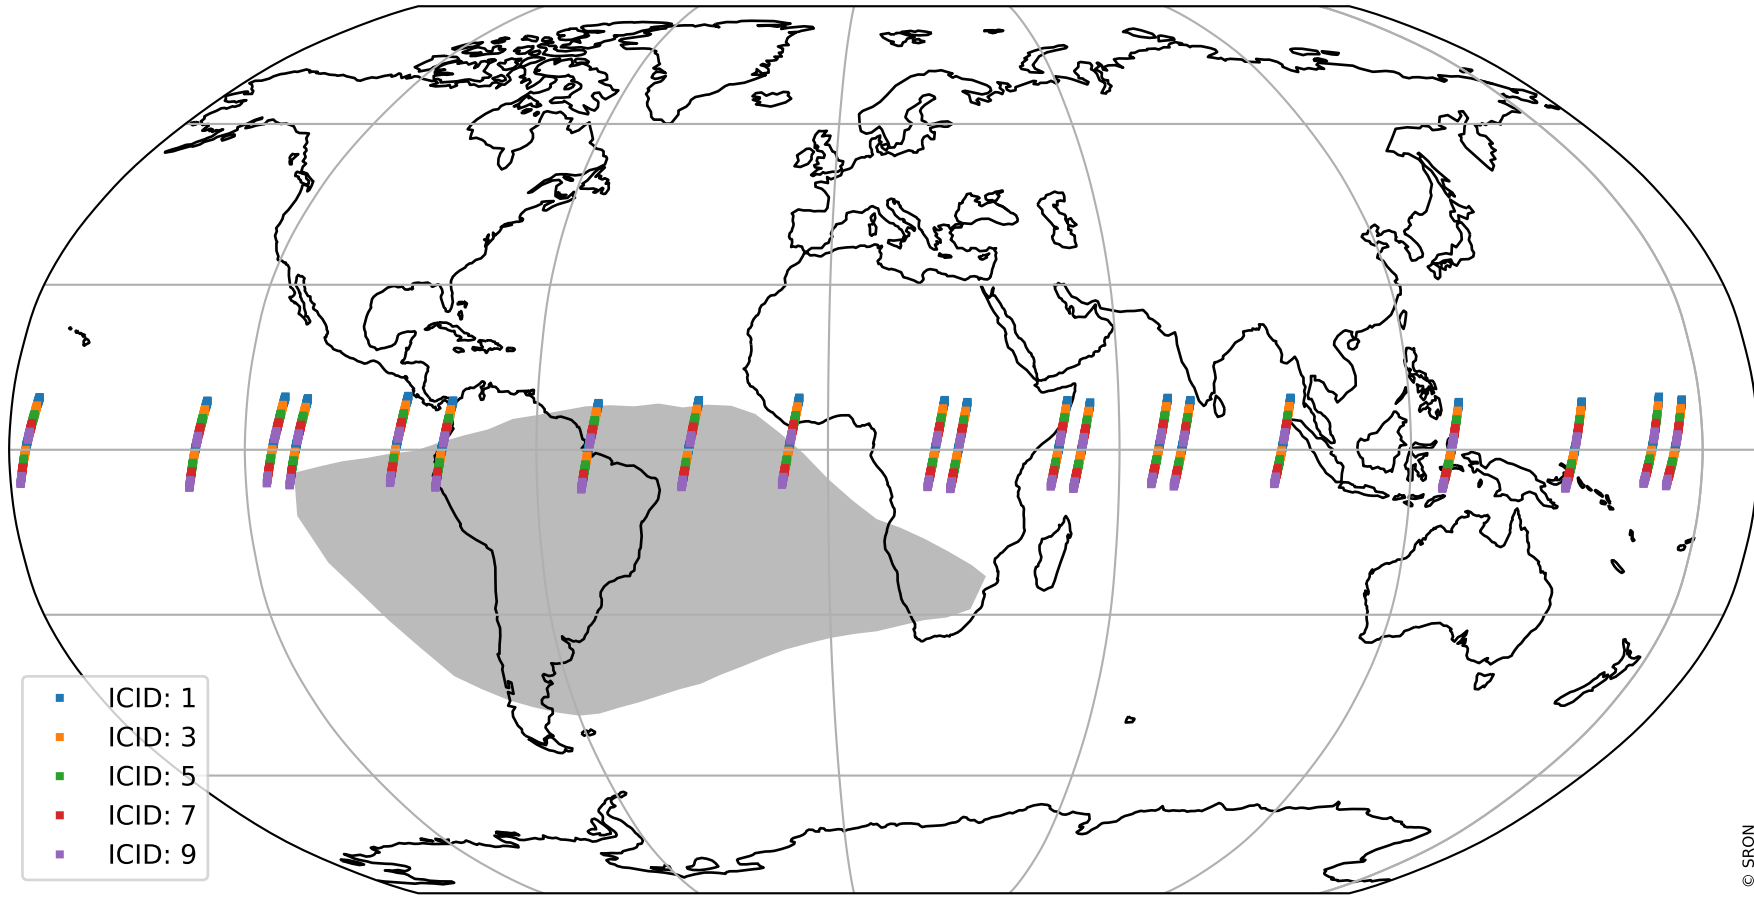

Tropomi SWIR offset (beta nominal)

orbits : 20 in [7642, 7687]
coverage : 2019-04-05 / 2019-04-08
median : 0.52598 V
spread : 0.035907 V
created : 2023-08-22T11:02:51

value detector map

Tropomi SWIR offset (beta nominal)

orbits : 20 in [7642, 7687]
coverage : 2019-04-05 / 2019-04-08
median : 31.175 μV
spread : 18.555 μV
created : 2023-08-22T11:02:51

Tropomi SWIR offset (beta nominal)

orbits : 20 in [7642, 7687]
coverage : 2019-04-05 / 2019-04-08
median : -0.041695 mV
spread : 0.32779 mV
created : 2023-08-22T11:02:52

value compared with SWIR offset CKD

Tropomi SWIR offset (beta nominal) ground-tracks of Sentinel-5P

orbits : 20 in [7642, 7687]
coverage : 2019-04-05 / 2019-04-08
created : 2023-08-22T11:02:52

Tropomi SWIR offset (beta nominal)

orbits : [1867, 7687]
coverage : 2018-02-20 / 2019-04-08
created : 2023-08-22T11:02:52

trend of detector median & temperatures