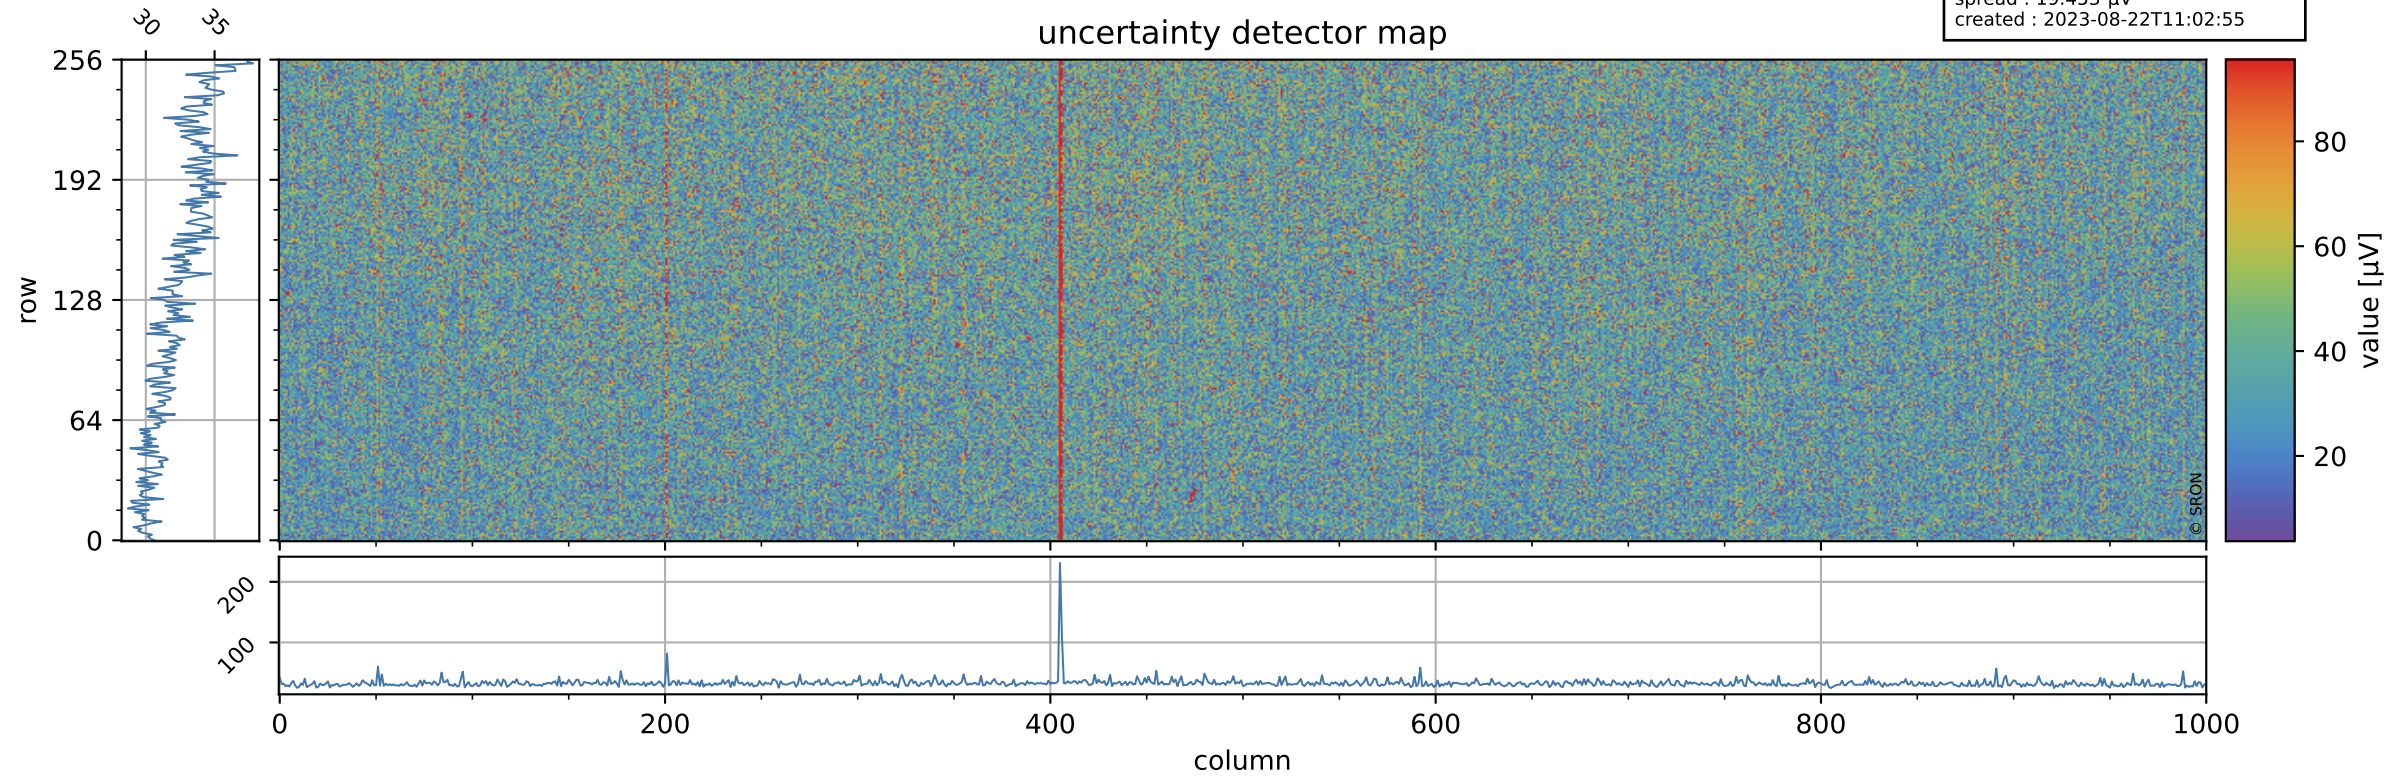

# Tropomi SWIR offset (beta nominal)

orbits : 20 in [7732, 7777]  
coverage : 2019-04-11 / 2019-04-14  
median : 0.52596 V  
spread : 0.035912 V  
created : 2023-08-22T11:02:55

## value detector map

# Tropomi SWIR offset (beta nominal)

orbits : 20 in [7732, 7777]  
coverage : 2019-04-11 / 2019-04-14  
median : 32.947  $\mu\text{V}$   
spread : 19.453  $\mu\text{V}$   
created : 2023-08-22T11:02:55

# Tropomi SWIR offset (beta nominal) ground-tracks of Sentinel-5P

orbits : 20 in [7732, 7777]  
coverage : 2019-04-11 / 2019-04-14  
created : 2023-08-22T11:02:56