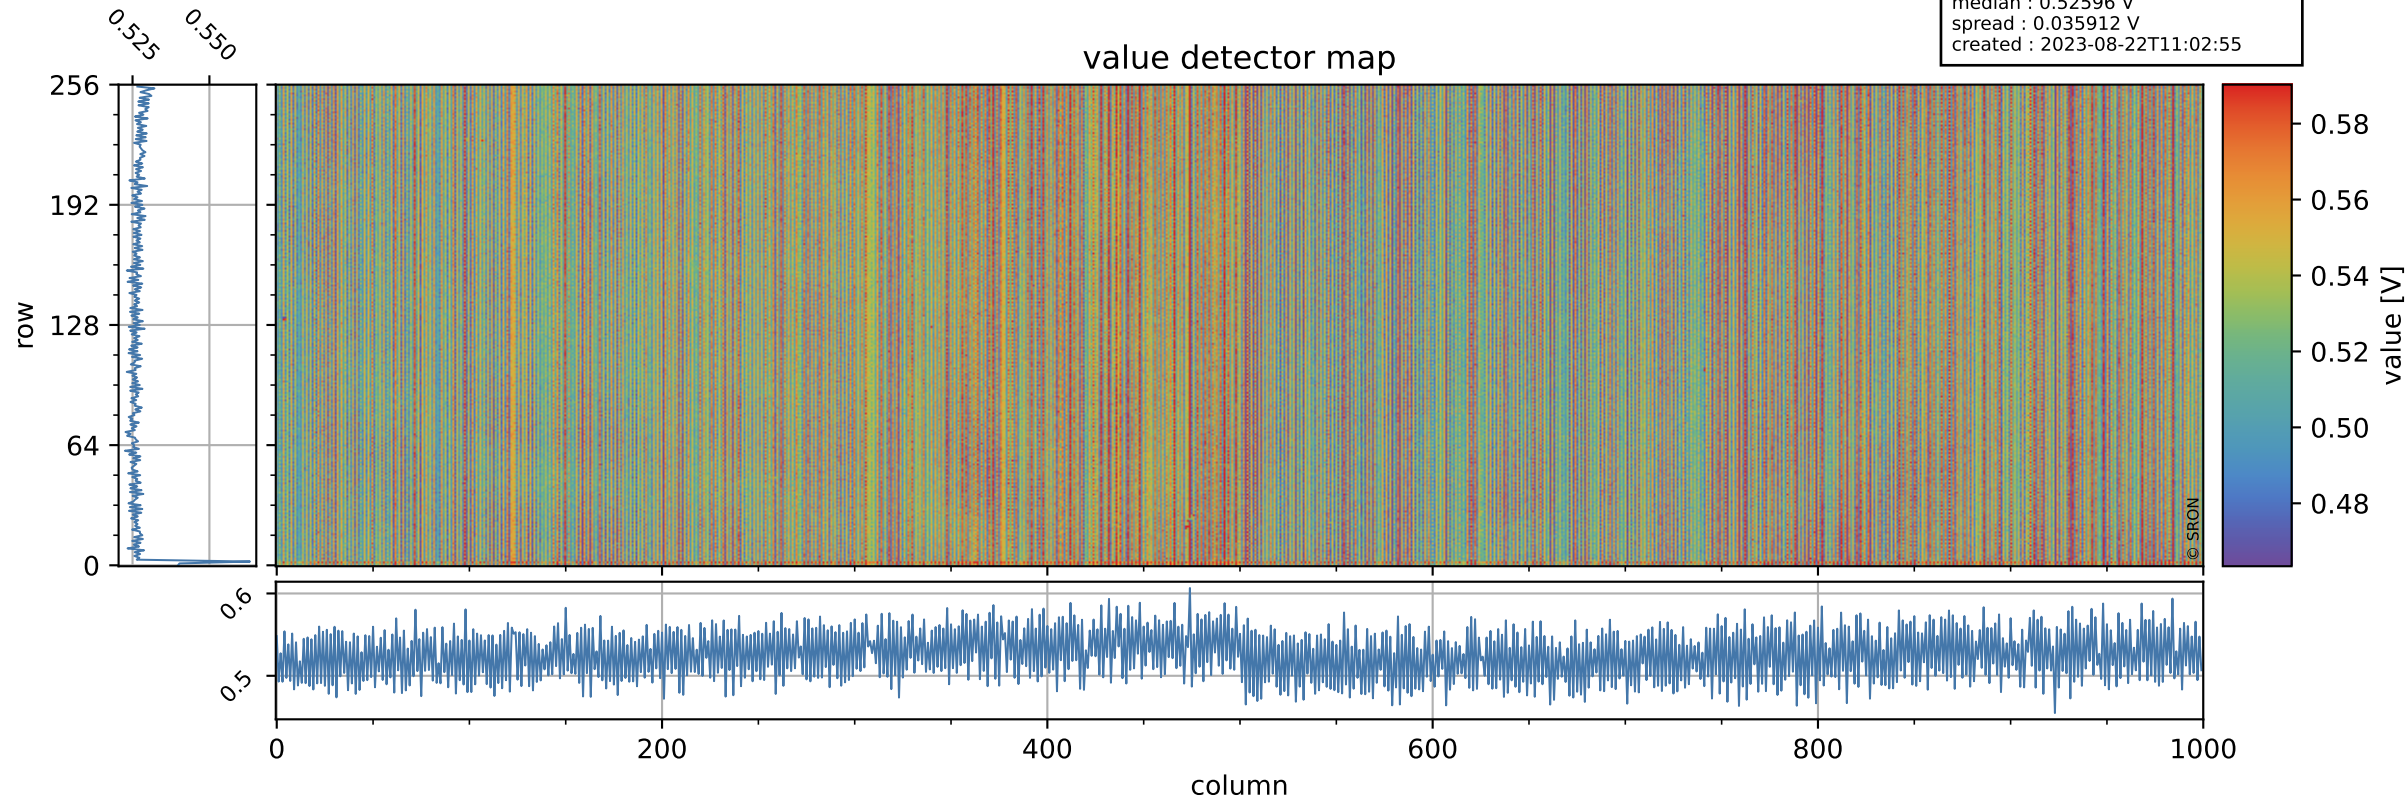

# Tropomi SWIR offset (beta nominal)

orbits : 20 in [7732, 7777]  
coverage : 2019-04-11 / 2019-04-14  
median : 0.52596 V  
spread : 0.035912 V  
created : 2023-08-22T11:02:55

## value detector map

# Tropomi SWIR offset (beta nominal)

orbits : 20 in [7732, 7777]  
coverage : 2019-04-11 / 2019-04-14  
median : 32.947  $\mu\text{V}$   
spread : 19.453  $\mu\text{V}$   
created : 2023-08-22T11:02:55

# Tropomi SWIR offset (beta nominal) ground-tracks of Sentinel-5P

orbits : 20 in [7732, 7777]  
coverage : 2019-04-11 / 2019-04-14  
created : 2023-08-22T11:02:56