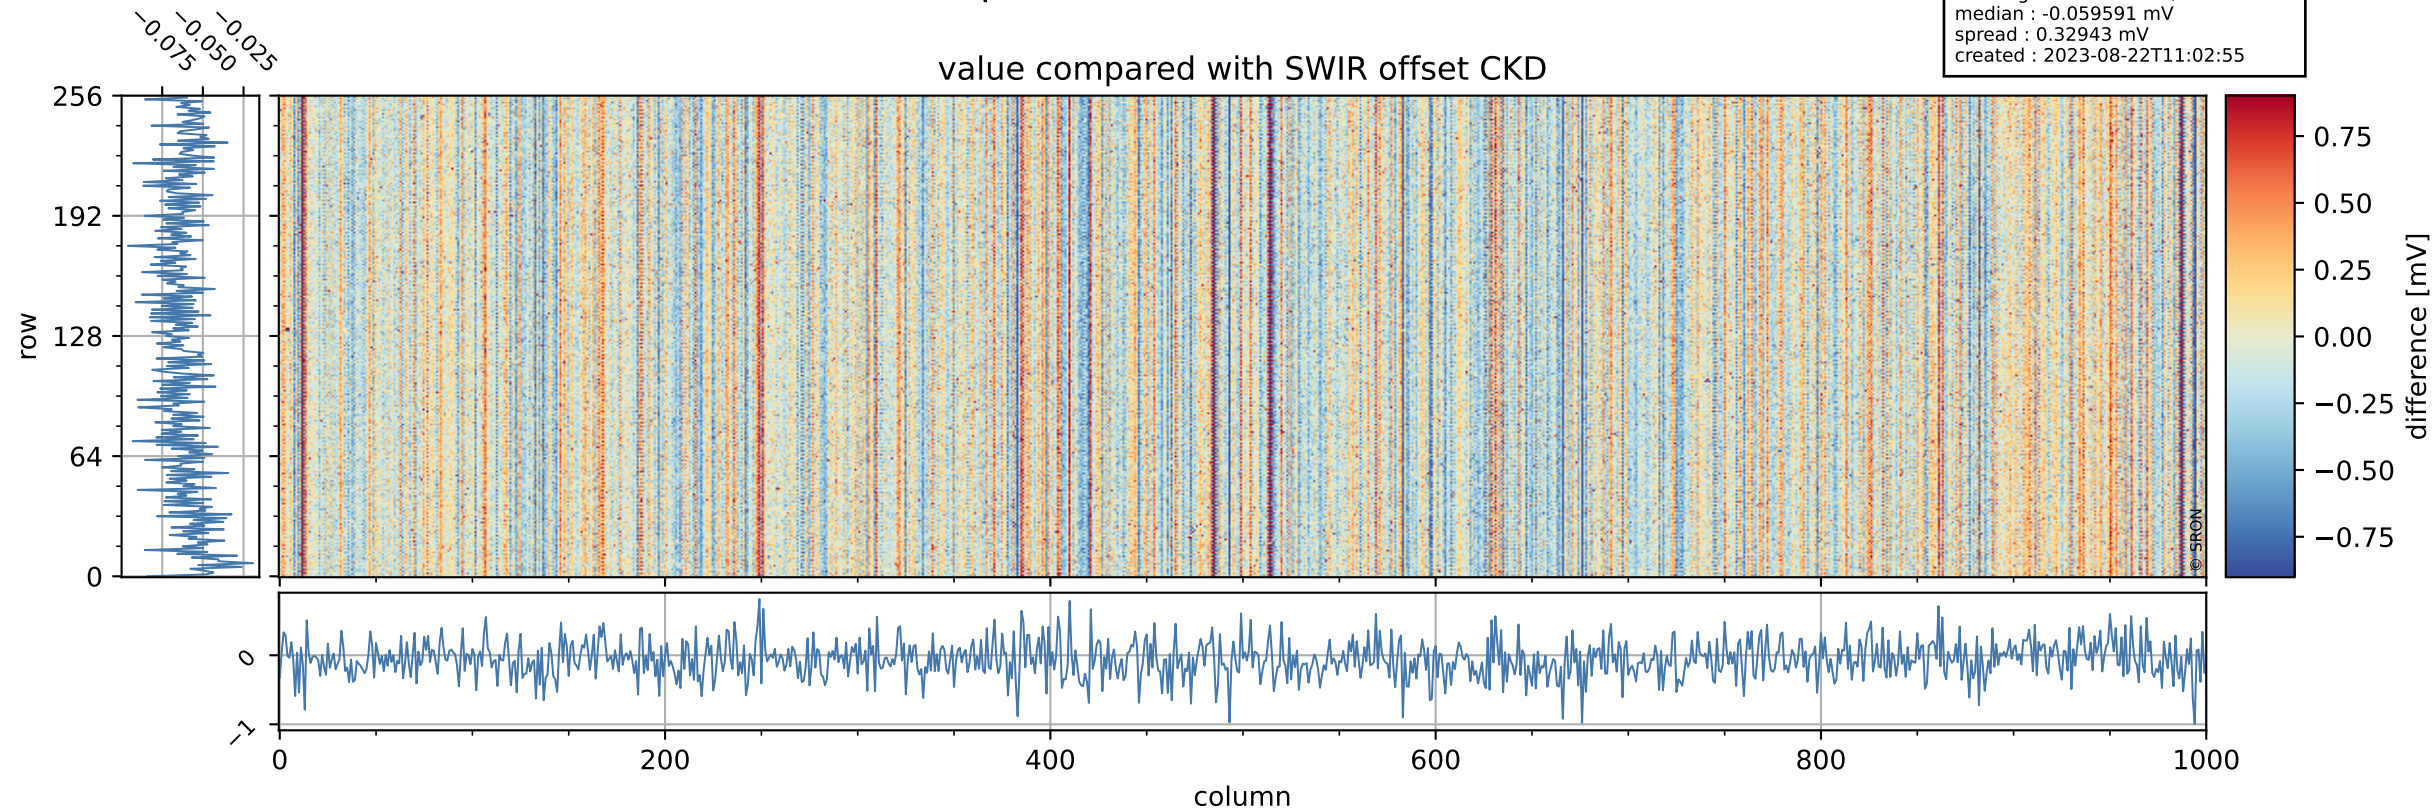

## value detector map

# Tropomi SWIR offset (beta nominal)

orbits : 20 in [7732, 7777]  
coverage : 2019-04-11 / 2019-04-14  
median : 32.947  $\mu\text{V}$   
spread : 19.453  $\mu\text{V}$   
created : 2023-08-22T11:02:55

# Tropomi SWIR offset (beta nominal)

orbits : 20 in [7732, 7777]  
coverage : 2019-04-11 / 2019-04-14  
median : -0.059591 mV  
spread : 0.32943 mV  
created : 2023-08-22T11:02:55

value compared with SWIR offset CKD

# Tropomi SWIR offset (beta nominal) ground-tracks of Sentinel-5P

orbits : 20 in [7732, 7777]  
coverage : 2019-04-11 / 2019-04-14  
created : 2023-08-22T11:02:56