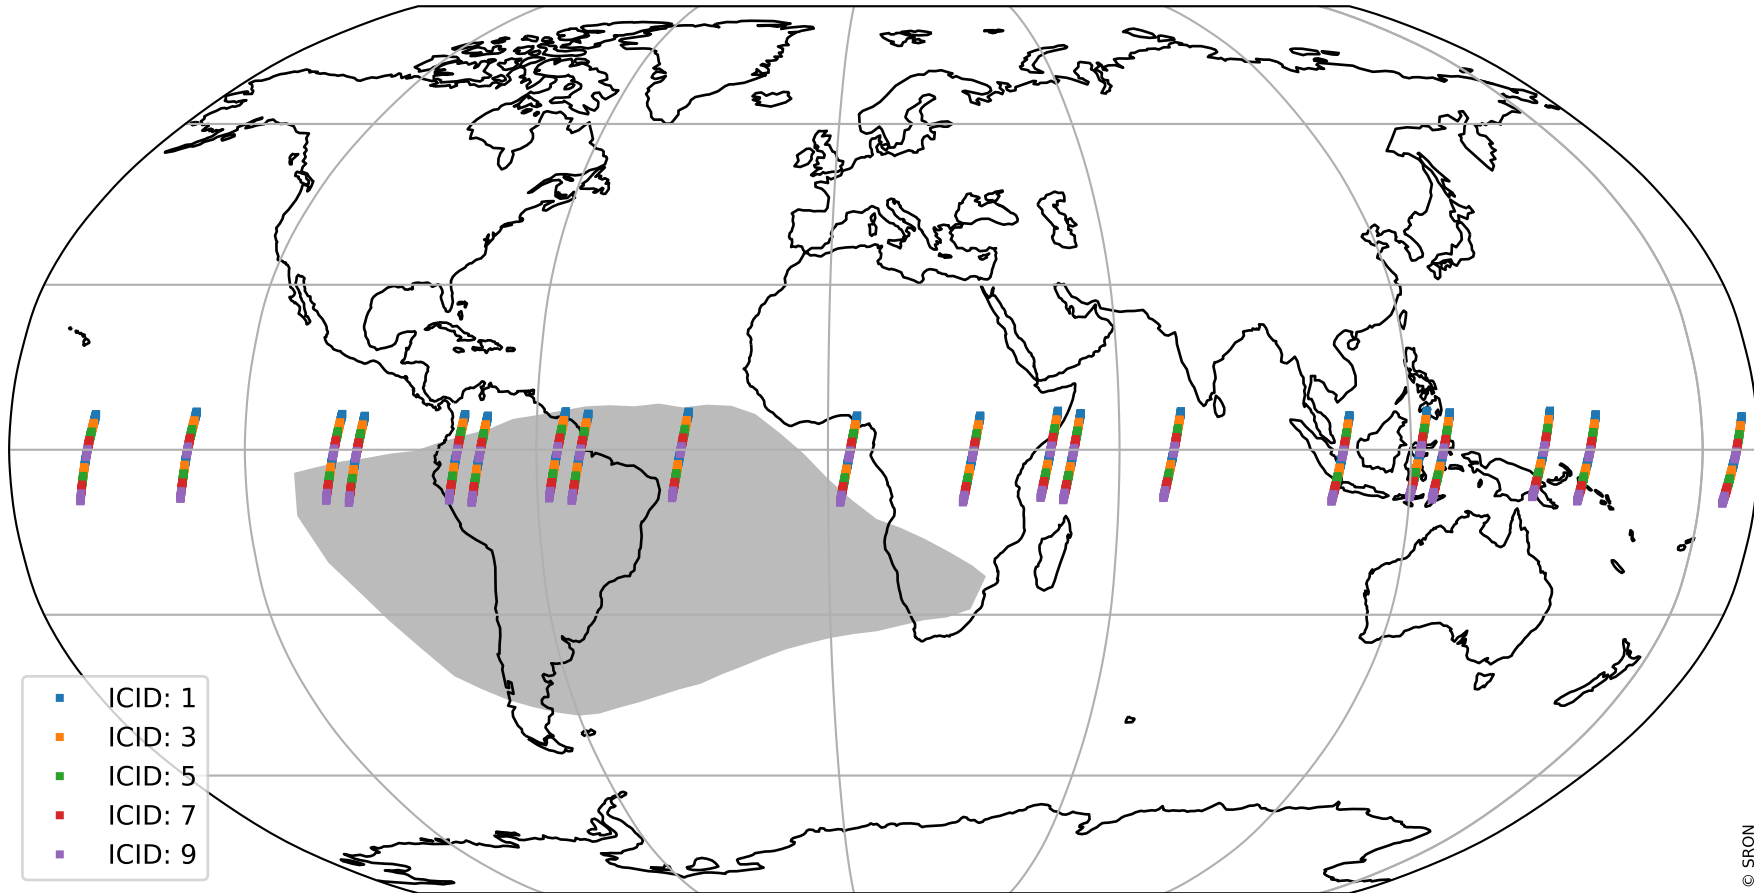

# Tropomi SWIR offset (beta nominal)

orbits : 20 in [7732, 7777]  
coverage : 2019-04-11 / 2019-04-14  
median : 32.947  $\mu\text{V}$   
spread : 19.453  $\mu\text{V}$   
created : 2023-08-22T11:02:55

# Tropomi SWIR offset (beta nominal)

orbits : 20 in [7732, 7777]  
coverage : 2019-04-11 / 2019-04-14  
median : -0.059591 mV  
spread : 0.32943 mV  
created : 2023-08-22T11:02:55

value compared with SWIR offset CKD

# Tropomi SWIR offset (beta nominal) ground-tracks of Sentinel-5P

orbits : 20 in [7732, 7777]  
coverage : 2019-04-11 / 2019-04-14  
created : 2023-08-22T11:02:56

# Tropomi SWIR offset (beta nominal)

orbits : [1867, 7777]  
coverage : 2018-02-20 / 2019-04-14  
created : 2023-08-22T11:02:56