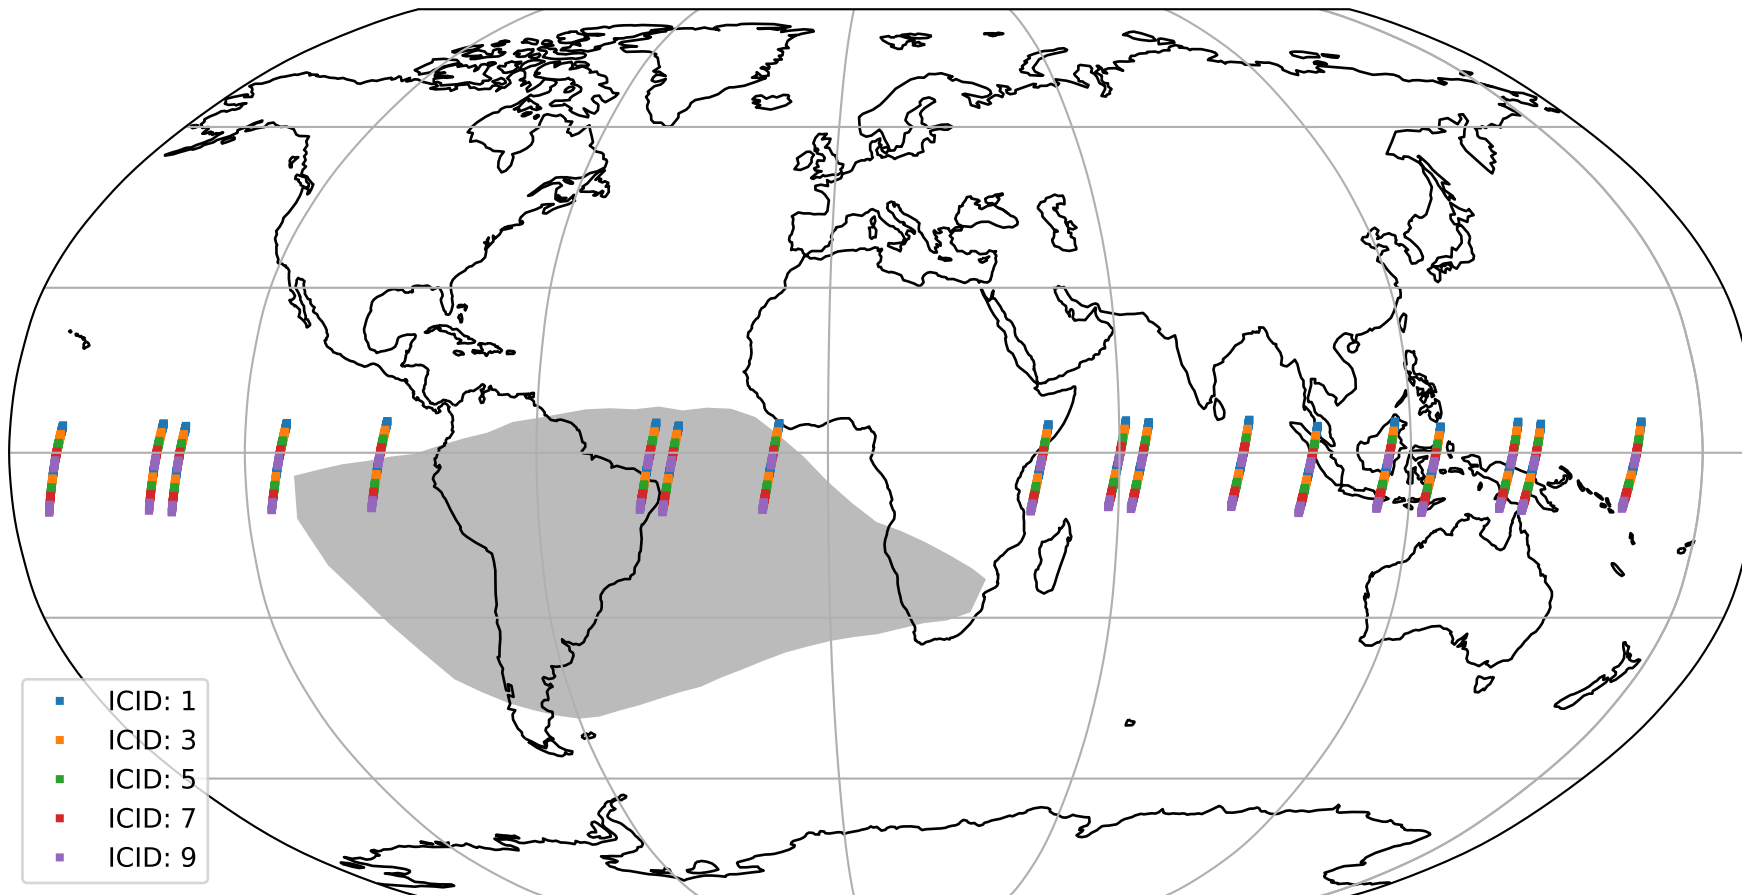

# Tropomi SWIR offset (beta nominal)

orbits : 18 in [7777, 7822]  
coverage : 2019-04-14 / 2019-04-17  
median : 32.488  $\mu\text{V}$   
spread : 19.313  $\mu\text{V}$   
created : 2023-08-22T11:02:57

# Tropomi SWIR offset (beta nominal)

orbits : 18 in [7777, 7822]  
coverage : 2019-04-14 / 2019-04-17  
median : -0.056188 mV  
spread : 0.33401 mV  
created : 2023-08-22T11:02:57

value compared with SWIR offset CKD

# Tropomi SWIR offset (beta nominal) ground-tracks of Sentinel-5P

orbits : 18 in [7777, 7822]  
coverage : 2019-04-14 / 2019-04-17  
created : 2023-08-22T11:02:57

# Tropomi SWIR offset (beta nominal)

orbits : [1867, 7822]  
coverage : 2018-02-20 / 2019-04-17  
created : 2023-08-22T11:02:58