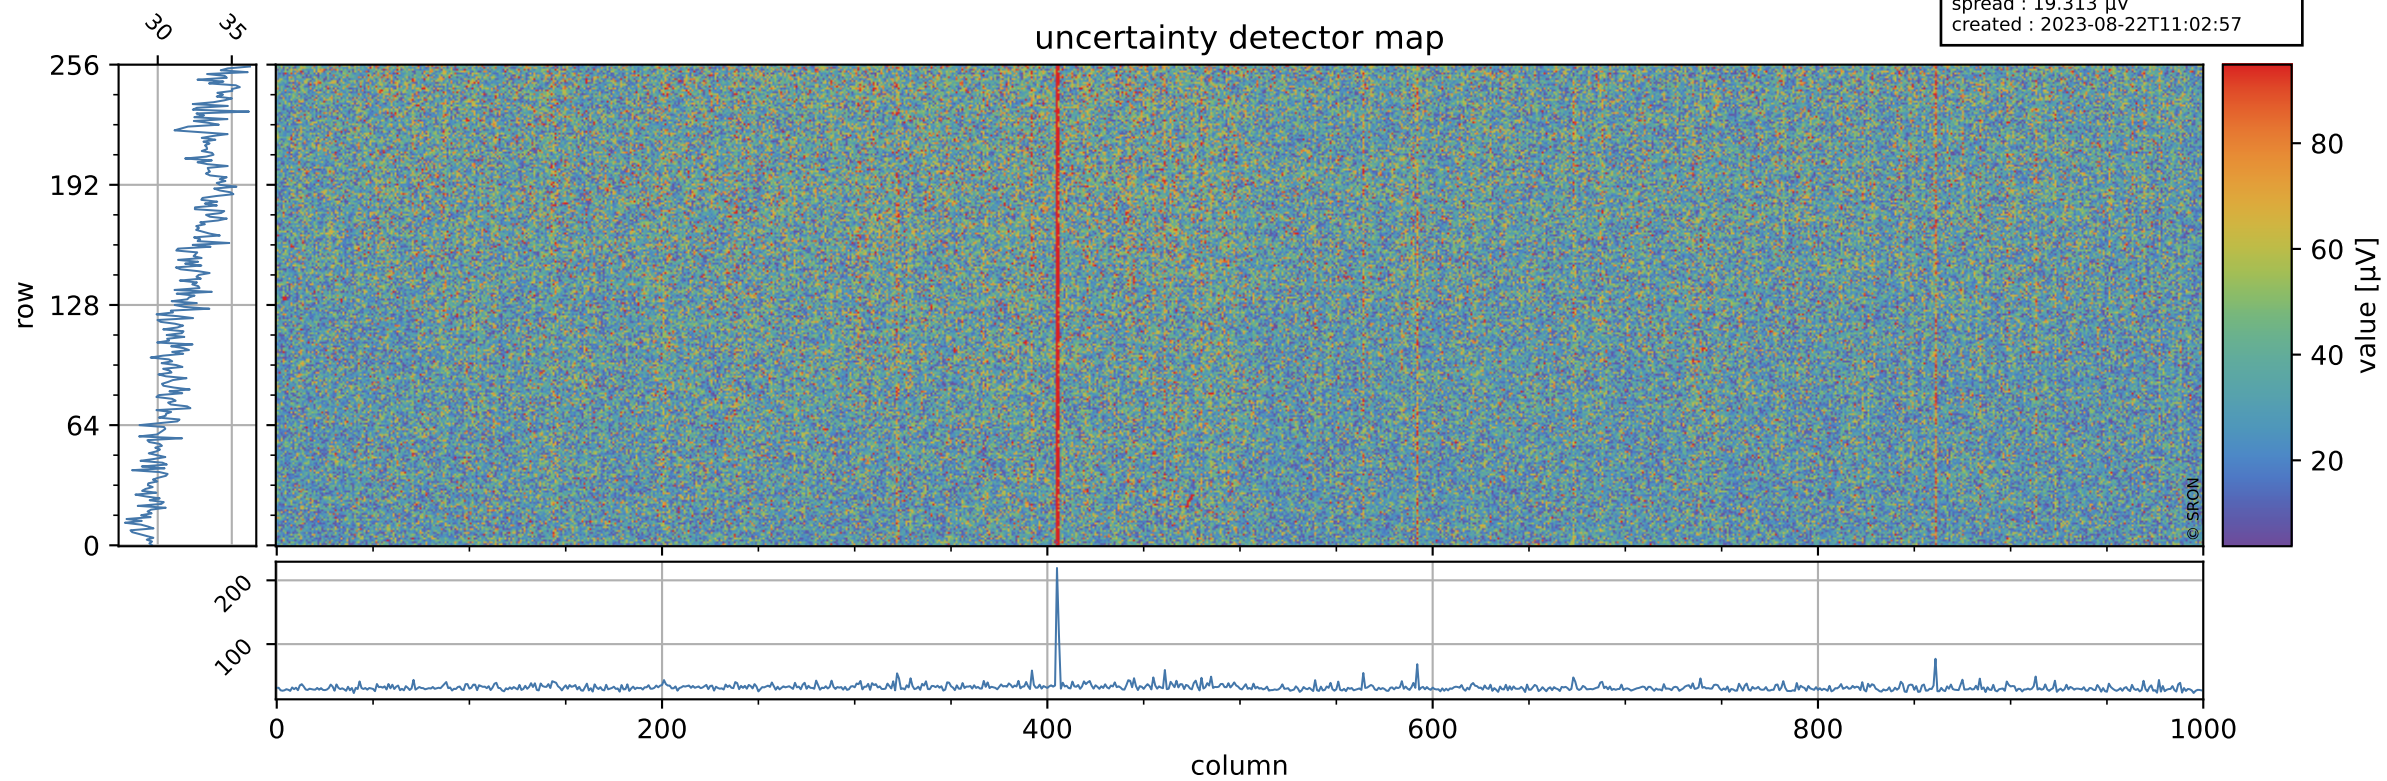

# Tropomi SWIR offset (beta nominal)

orbits : 18 in [7777, 7822]  
coverage : 2019-04-14 / 2019-04-17  
median : 0.52596 V  
spread : 0.035911 V  
created : 2023-08-22T11:02:57

## value detector map

# Tropomi SWIR offset (beta nominal)

orbits : 18 in [7777, 7822]  
coverage : 2019-04-14 / 2019-04-17  
median : 32.488  $\mu\text{V}$   
spread : 19.313  $\mu\text{V}$   
created : 2023-08-22T11:02:57

# Tropomi SWIR offset (beta nominal) ground-tracks of Sentinel-5P

orbits : 18 in [7777, 7822]  
coverage : 2019-04-14 / 2019-04-17  
created : 2023-08-22T11:02:57