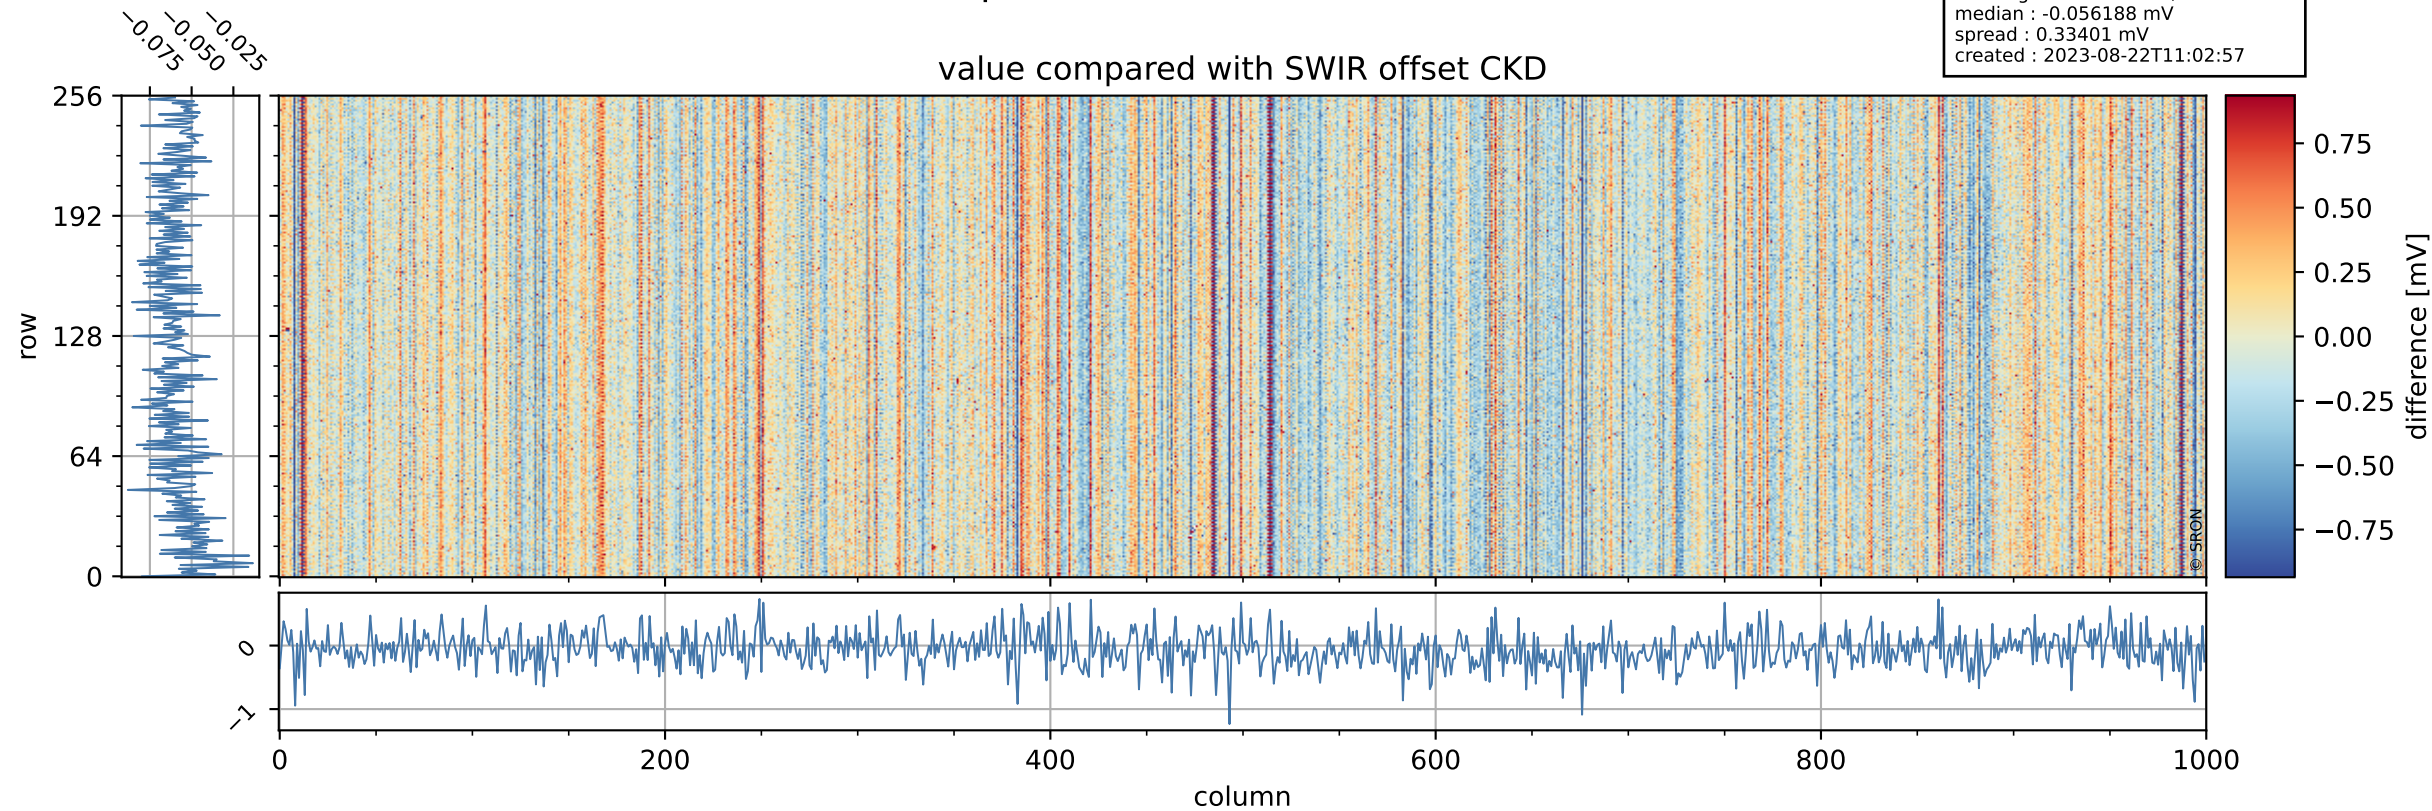

## value detector map

# Tropomi SWIR offset (beta nominal)

orbits : 18 in [7777, 7822]  
coverage : 2019-04-14 / 2019-04-17  
median : 32.488  $\mu\text{V}$   
spread : 19.313  $\mu\text{V}$   
created : 2023-08-22T11:02:57

# Tropomi SWIR offset (beta nominal)

orbits : 18 in [7777, 7822]  
coverage : 2019-04-14 / 2019-04-17  
median : -0.056188 mV  
spread : 0.33401 mV  
created : 2023-08-22T11:02:57

value compared with SWIR offset CKD

# Tropomi SWIR offset (beta nominal) ground-tracks of Sentinel-5P

orbits : 18 in [7777, 7822]  
coverage : 2019-04-14 / 2019-04-17  
created : 2023-08-22T11:02:57