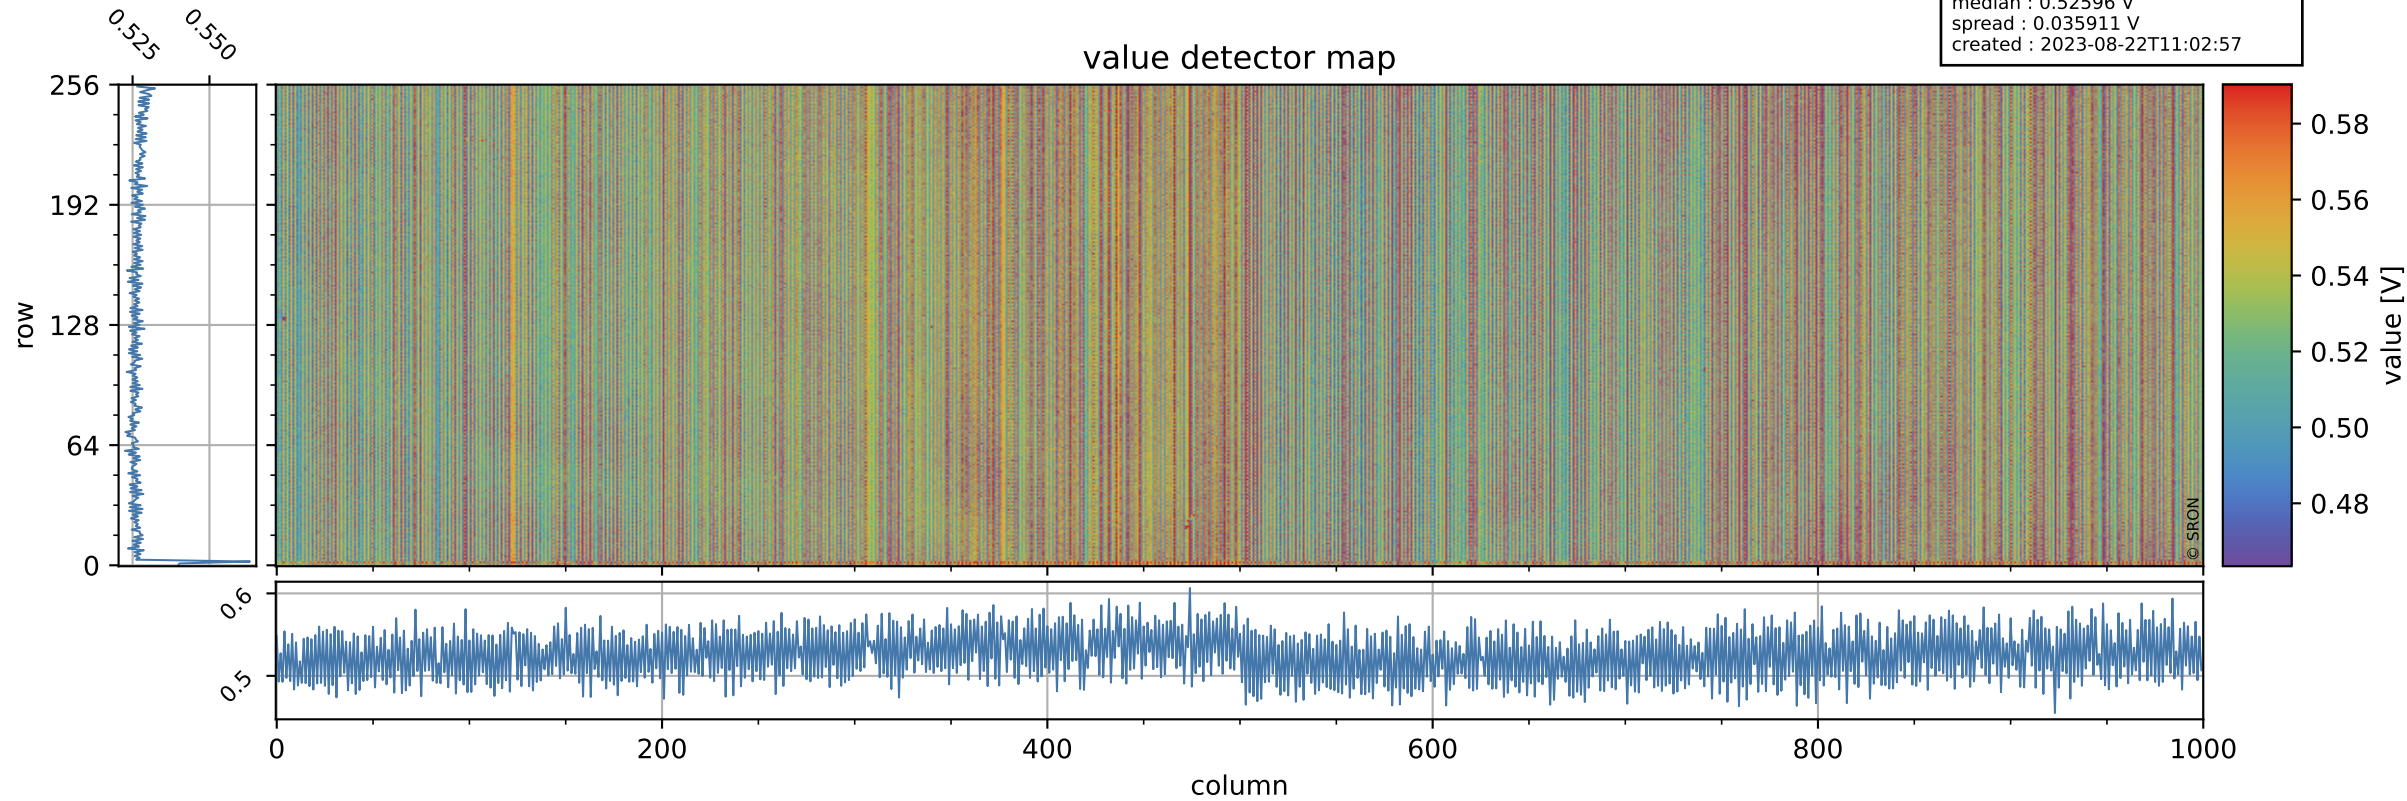

# Tropomi SWIR offset (beta nominal)

orbits : 18 in [7777, 7822]  
coverage : 2019-04-14 / 2019-04-17  
median : 0.52596 V  
spread : 0.035911 V  
created : 2023-08-22T11:02:57

## value detector map

# Tropomi SWIR offset (beta nominal)

orbits : 18 in [7777, 7822]  
coverage : 2019-04-14 / 2019-04-17  
median : 32.488  $\mu\text{V}$   
spread : 19.313  $\mu\text{V}$   
created : 2023-08-22T11:02:57

# Tropomi SWIR offset (beta nominal) ground-tracks of Sentinel-5P

orbits : 18 in [7777, 7822]  
coverage : 2019-04-14 / 2019-04-17  
created : 2023-08-22T11:02:57