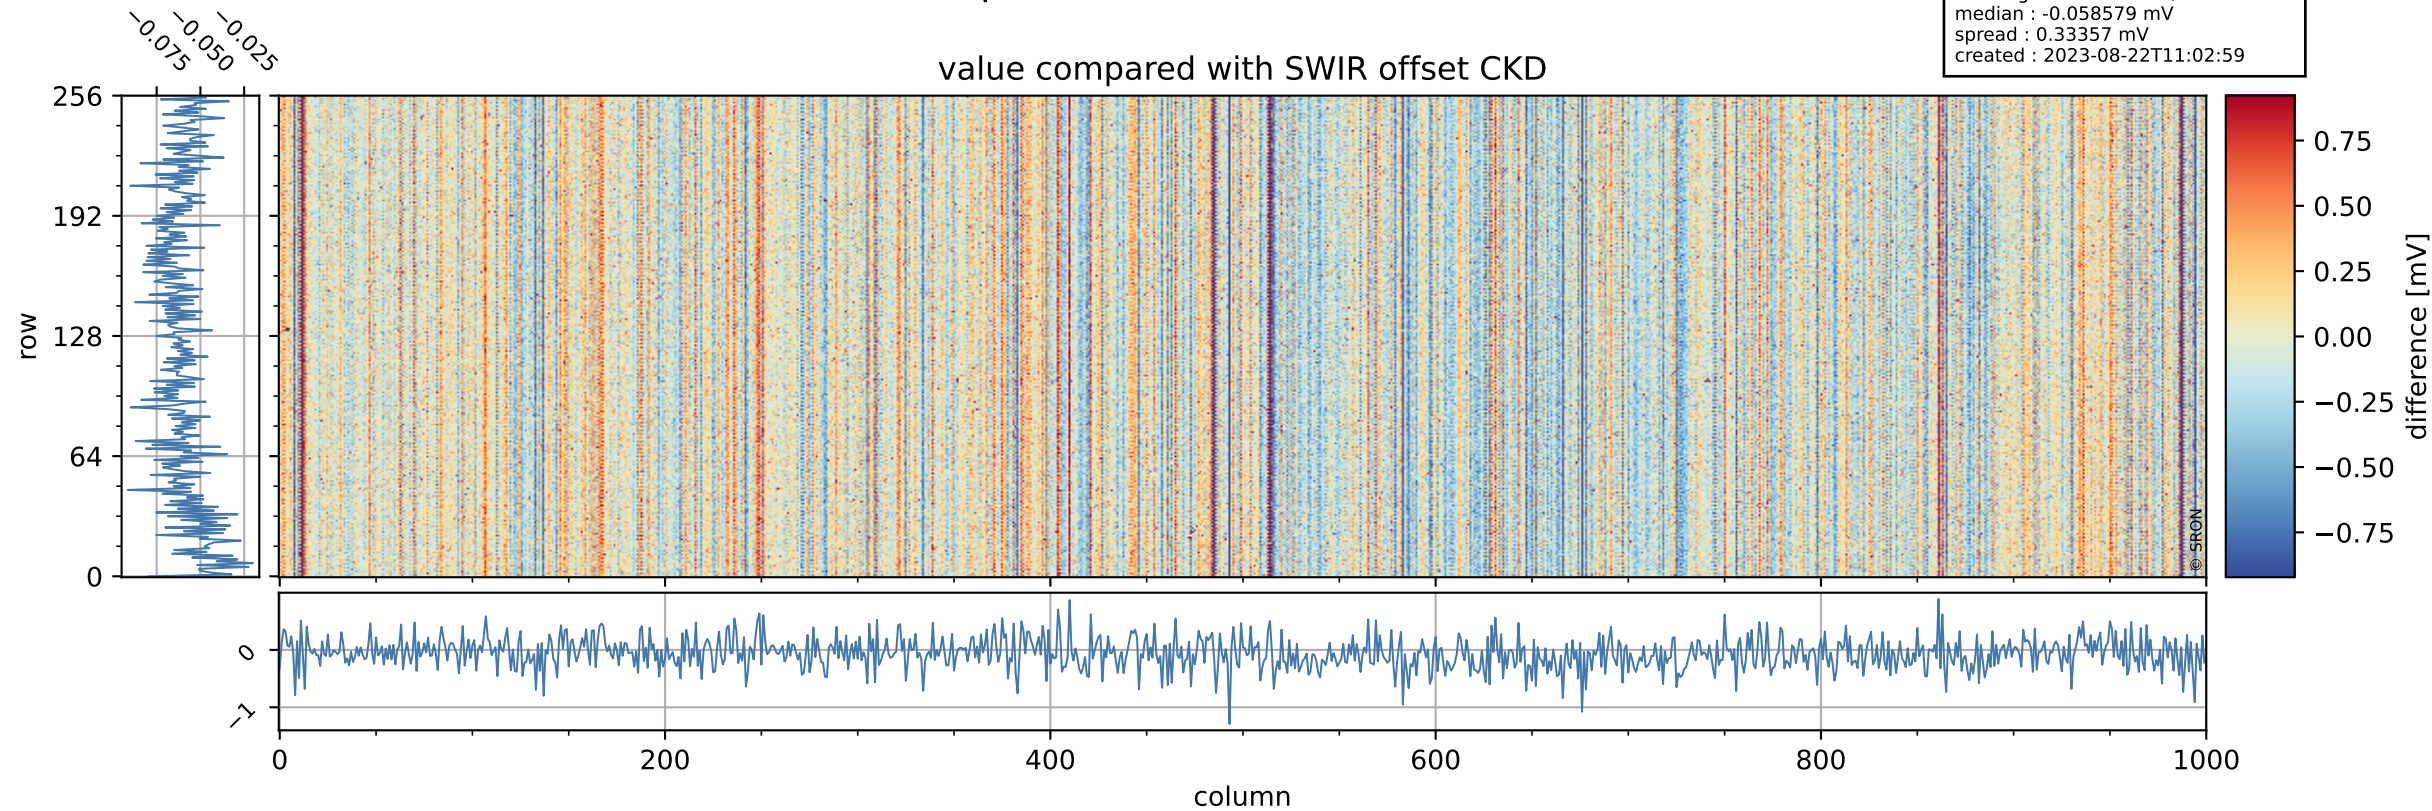

Tropomi SWIR offset (beta nominal)

orbits : 20 in [7822, 7867]
coverage : 2019-04-17 / 2019-04-20
median : 0.52596 V
spread : 0.035911 V
created : 2023-08-22T11:02:58

value detector map

Tropomi SWIR offset (beta nominal)

orbits : 20 in [7822, 7867]
coverage : 2019-04-17 / 2019-04-20
median : 33.313 μV
spread : 19.578 μV
created : 2023-08-22T11:02:59

Tropomi SWIR offset (beta nominal)

orbits : 20 in [7822, 7867]
coverage : 2019-04-17 / 2019-04-20
median : -0.058579 mV
spread : 0.33357 mV
created : 2023-08-22T11:02:59

value compared with SWIR offset CKD

Tropomi SWIR offset (beta nominal) ground-tracks of Sentinel-5P

orbits : 20 in [7822, 7867]
coverage : 2019-04-17 / 2019-04-20
created : 2023-08-22T11:02:59

Tropomi SWIR offset (beta nominal)

orbits : [1867, 7867]
coverage : 2018-02-20 / 2019-04-20
created : 2023-08-22T11:03:00

trend of detector median & temperatures