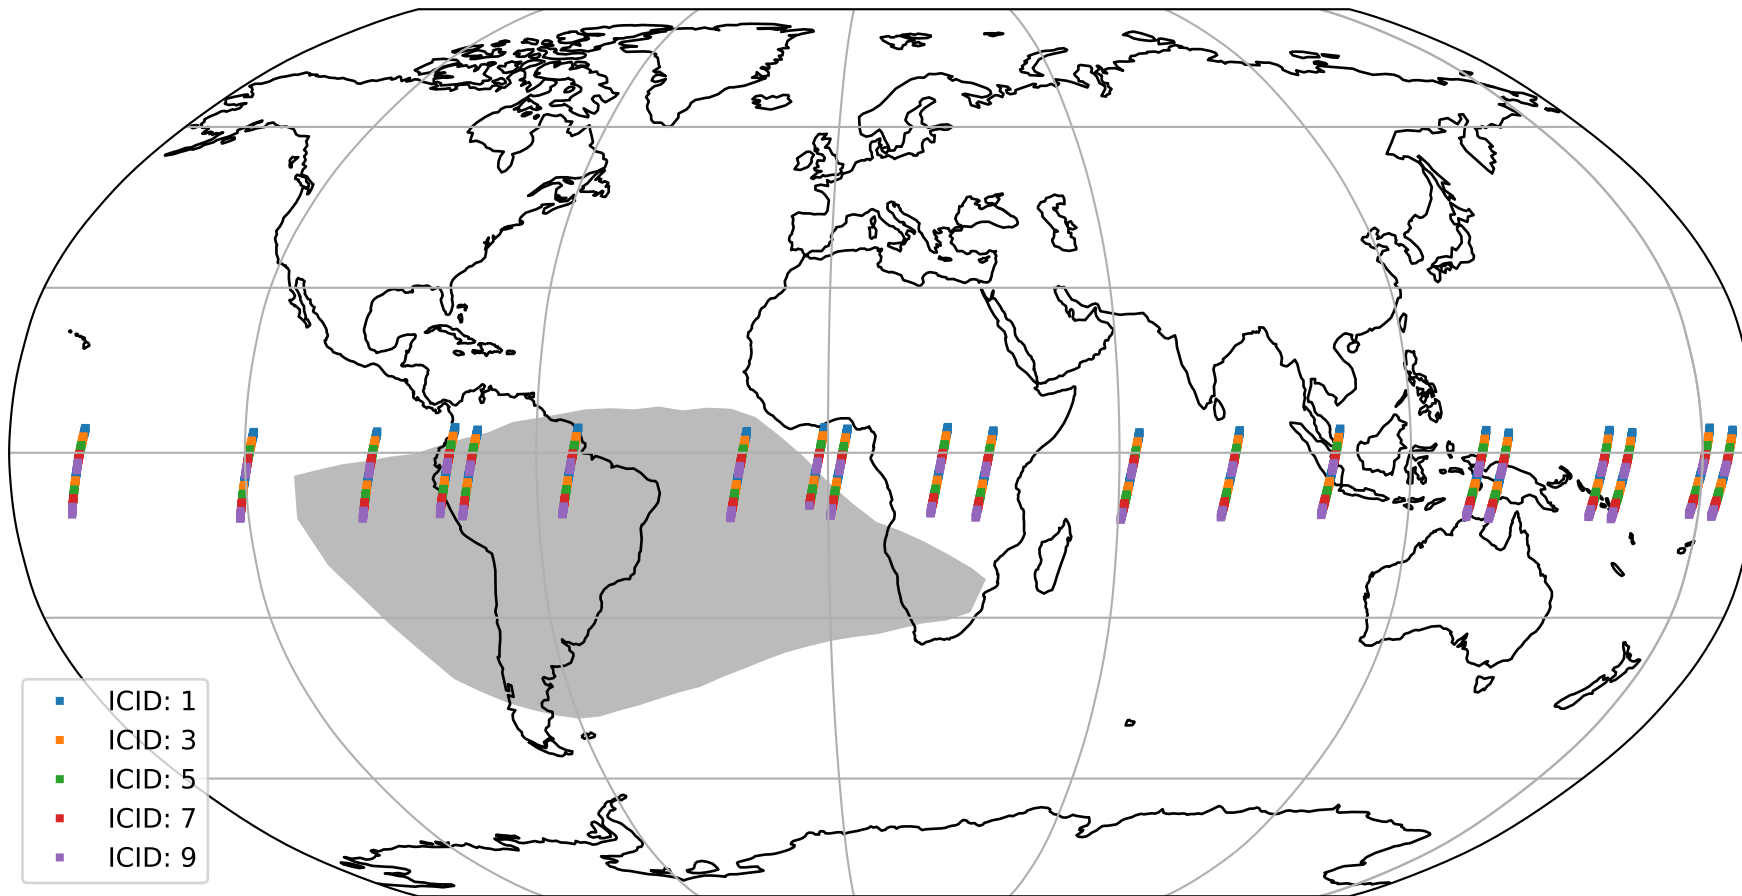

Tropomi SWIR offset (beta nominal)

orbits : 20 in [7822, 7867]
coverage : 2019-04-17 / 2019-04-20
median : 0.52596 V
spread : 0.035911 V
created : 2023-08-22T11:02:58

value detector map

Tropomi SWIR offset (beta nominal)

orbits : 20 in [7822, 7867]
coverage : 2019-04-17 / 2019-04-20
median : 33.313 μV
spread : 19.578 μV
created : 2023-08-22T11:02:59

Tropomi SWIR offset (beta nominal)

orbits : 20 in [7822, 7867]
coverage : 2019-04-17 / 2019-04-20
median : -0.058579 mV
spread : 0.33357 mV
created : 2023-08-22T11:02:59

value compared with SWIR offset CKD

Tropomi SWIR offset (beta nominal) ground-tracks of Sentinel-5P

orbits : 20 in [7822, 7867]
coverage : 2019-04-17 / 2019-04-20
created : 2023-08-22T11:02:59

Tropomi SWIR offset (beta nominal)

orbits : [1867, 7867]
coverage : 2018-02-20 / 2019-04-20
created : 2023-08-22T11:03:00

trend of detector median & temperatures