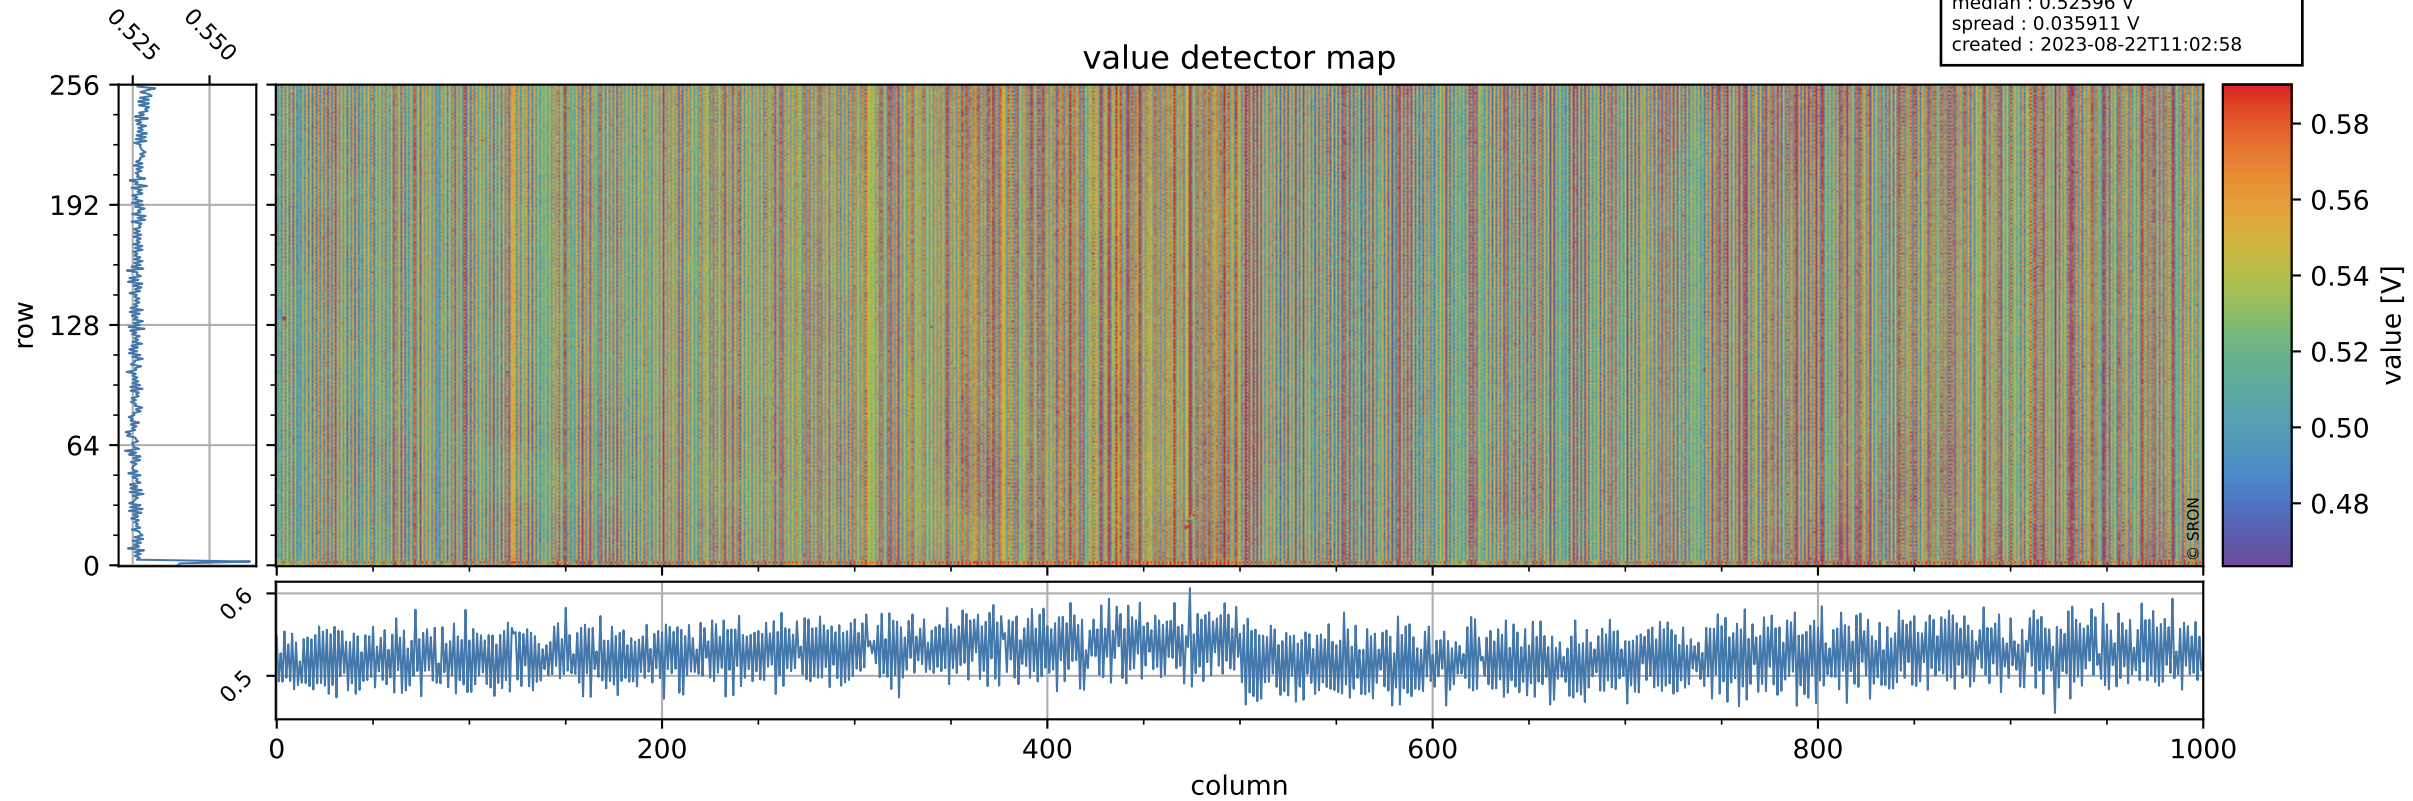

Tropomi SWIR offset (beta nominal)

orbits : 20 in [7822, 7867]
coverage : 2019-04-17 / 2019-04-20
median : 0.52596 V
spread : 0.035911 V
created : 2023-08-22T11:02:58

value detector map

Tropomi SWIR offset (beta nominal)

orbits : 20 in [7822, 7867]
coverage : 2019-04-17 / 2019-04-20
median : 33.313 μV
spread : 19.578 μV
created : 2023-08-22T11:02:59

Tropomi SWIR offset (beta nominal)

orbits : 20 in [7822, 7867]
coverage : 2019-04-17 / 2019-04-20
median : -0.058579 mV
spread : 0.33357 mV
created : 2023-08-22T11:02:59

value compared with SWIR offset CKD

Tropomi SWIR offset (beta nominal) ground-tracks of Sentinel-5P

orbits : 20 in [7822, 7867]
coverage : 2019-04-17 / 2019-04-20
created : 2023-08-22T11:02:59

Tropomi SWIR offset (beta nominal)

orbits : [1867, 7867]
coverage : 2018-02-20 / 2019-04-20
created : 2023-08-22T11:03:00

trend of detector median & temperatures