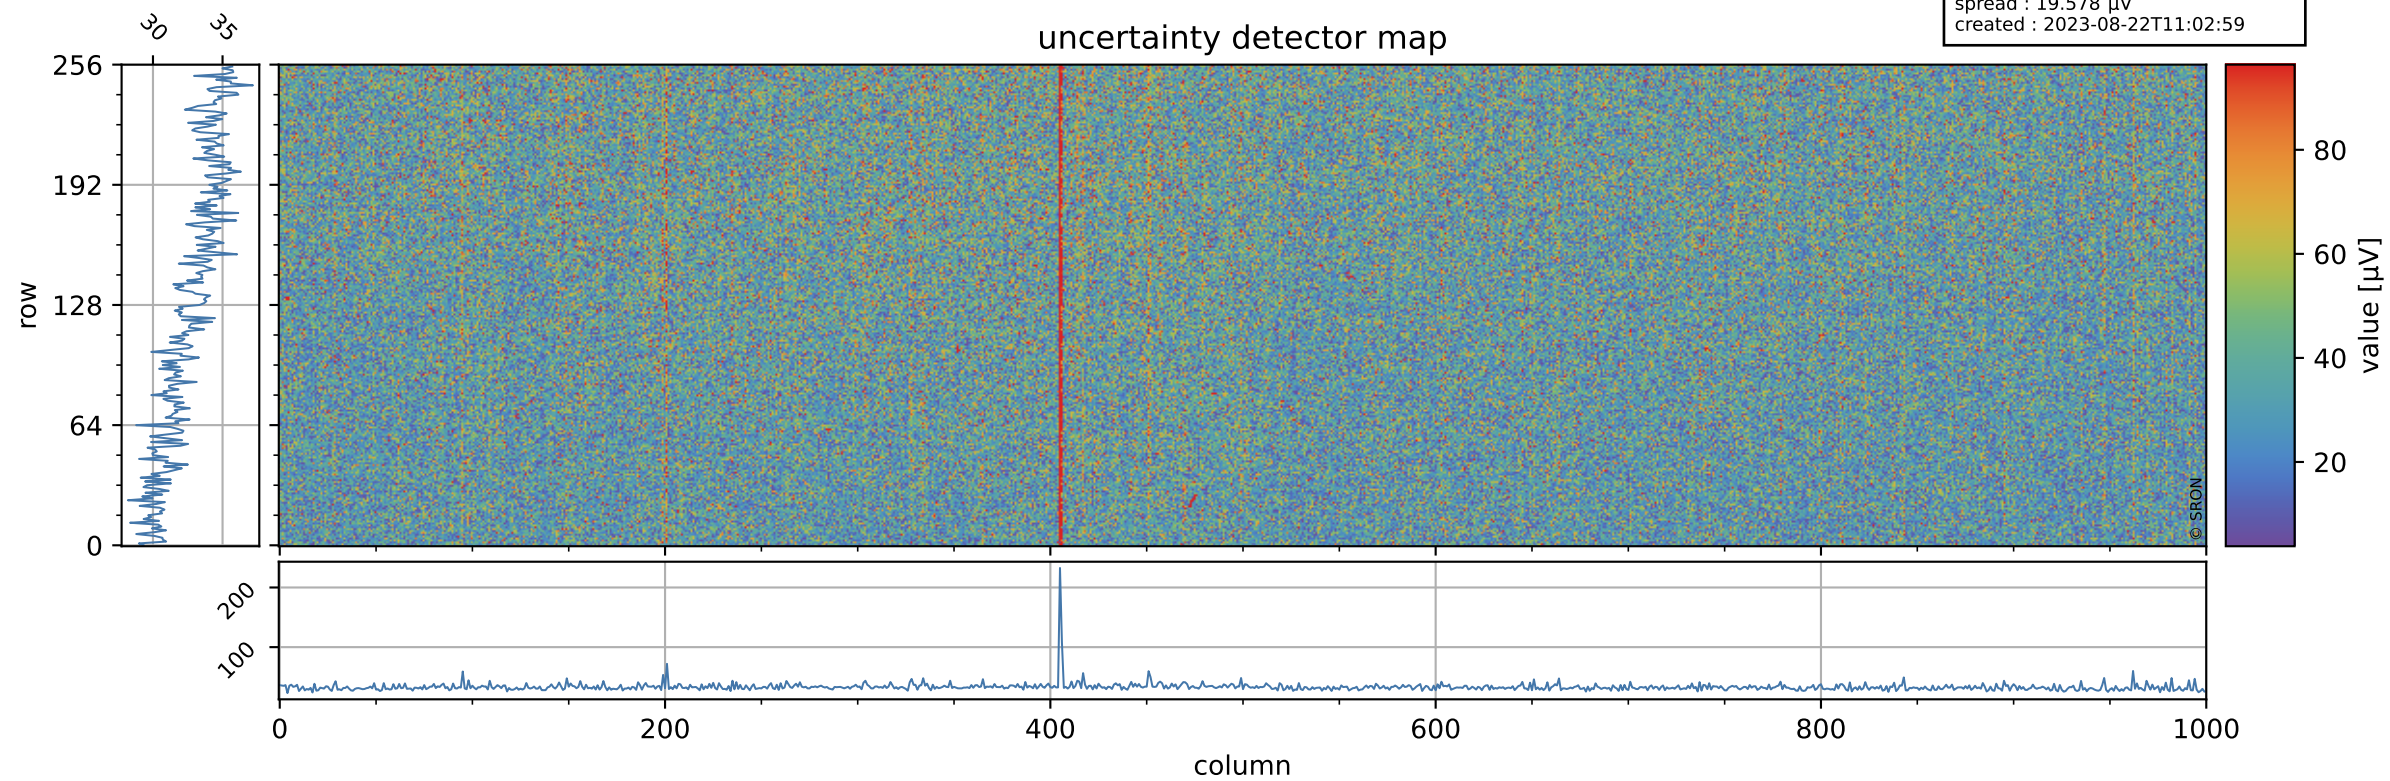

Tropomi SWIR offset (beta nominal)

orbits : 20 in [7822, 7867]
coverage : 2019-04-17 / 2019-04-20
median : 0.52596 V
spread : 0.035911 V
created : 2023-08-22T11:02:58

value detector map

Tropomi SWIR offset (beta nominal)

orbits : 20 in [7822, 7867]
coverage : 2019-04-17 / 2019-04-20
median : 33.313 μV
spread : 19.578 μV
created : 2023-08-22T11:02:59

Tropomi SWIR offset (beta nominal)

orbits : 20 in [7822, 7867]
coverage : 2019-04-17 / 2019-04-20
median : -0.058579 mV
spread : 0.33357 mV
created : 2023-08-22T11:02:59

value compared with SWIR offset CKD

Tropomi SWIR offset (beta nominal) ground-tracks of Sentinel-5P

orbits : 20 in [7822, 7867]
coverage : 2019-04-17 / 2019-04-20
created : 2023-08-22T11:02:59

Tropomi SWIR offset (beta nominal)

orbits : [1867, 7867]
coverage : 2018-02-20 / 2019-04-20
created : 2023-08-22T11:03:00

trend of detector median & temperatures