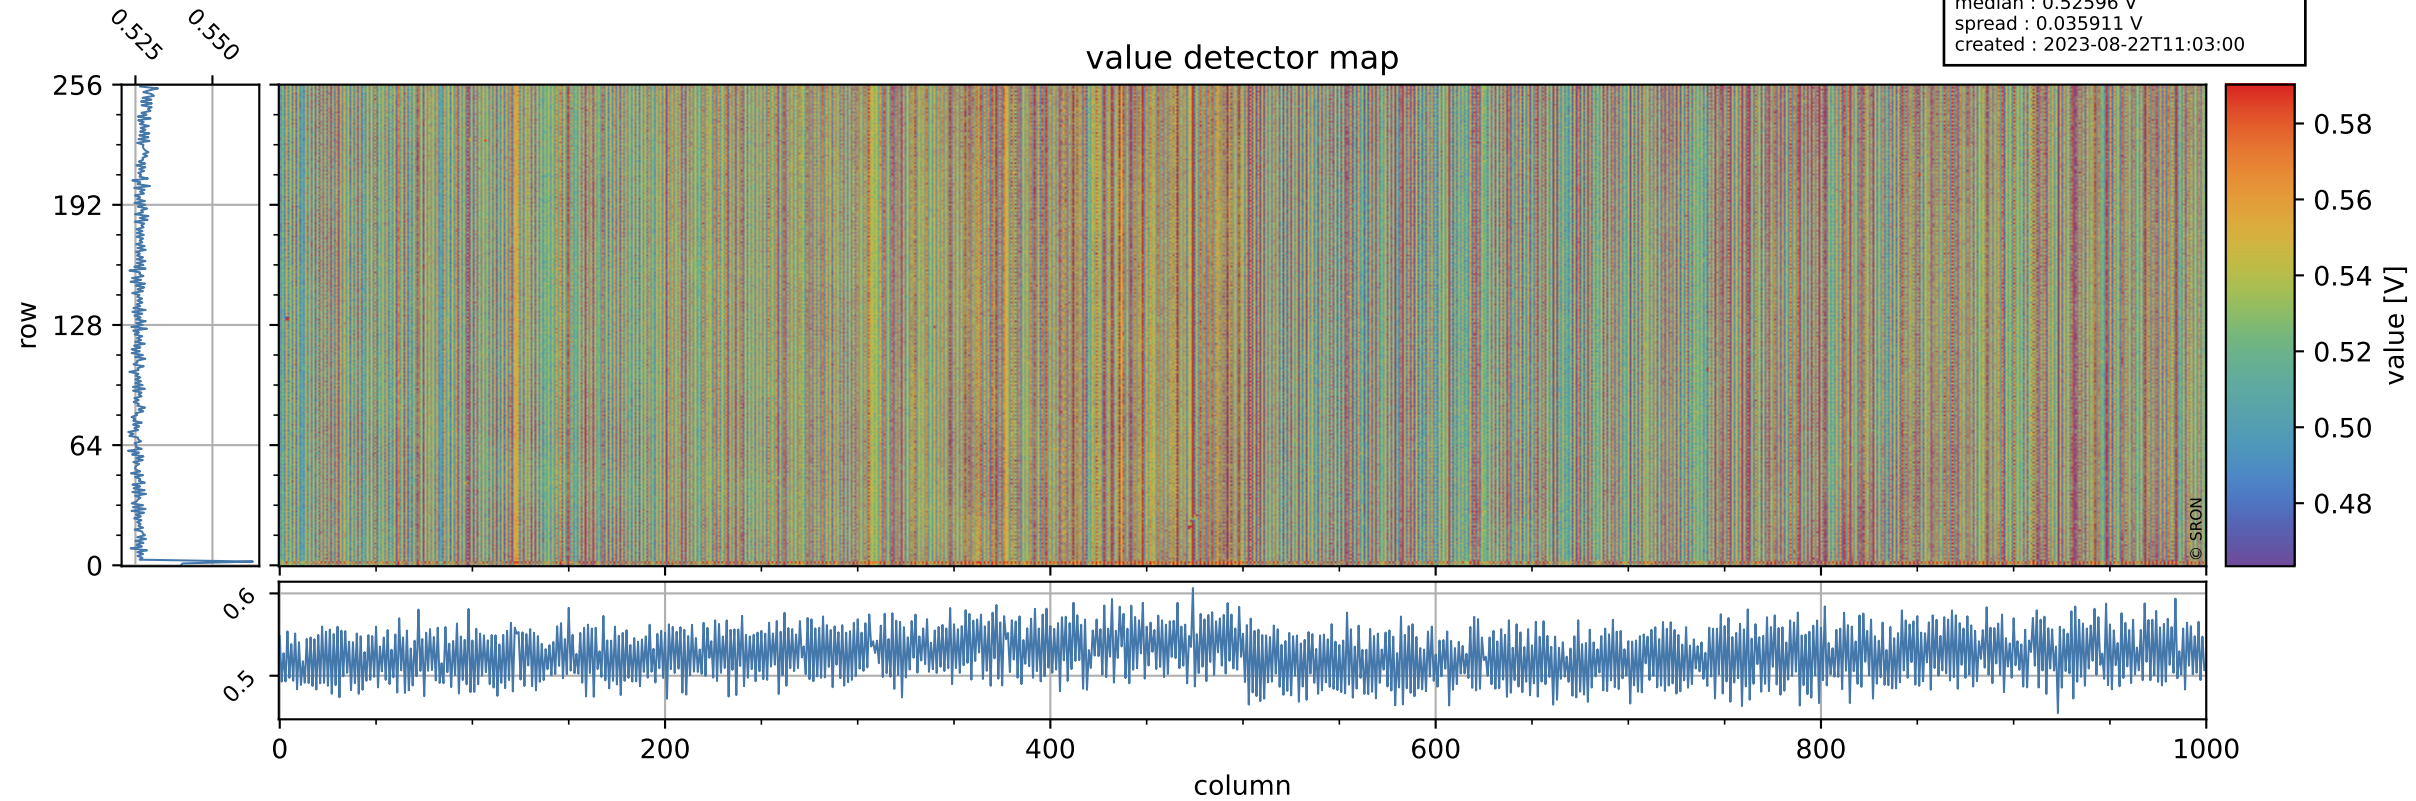

Tropomi SWIR offset (beta nominal)

orbits : 18 in [7867, 7912]
coverage : 2019-04-21 / 2019-04-24
median : 0.52596 V
spread : 0.035911 V
created : 2023-08-22T11:03:00

value detector map

Tropomi SWIR offset (beta nominal)

orbits : 18 in [7867, 7912]
coverage : 2019-04-21 / 2019-04-24
median : 32.941 μV
spread : 19.479 μV
created : 2023-08-22T11:03:01

Tropomi SWIR offset (beta nominal)

orbits : 18 in [7867, 7912]
coverage : 2019-04-21 / 2019-04-24
median : -0.062755 mV
spread : 0.33192 mV
created : 2023-08-22T11:03:01

value compared with SWIR offset CKD

Tropomi SWIR offset (beta nominal) ground-tracks of Sentinel-5P

orbits : 18 in [7867, 7912]
coverage : 2019-04-21 / 2019-04-24
created : 2023-08-22T11:03:01

Tropomi SWIR offset (beta nominal)

orbits : [1867, 7912]
coverage : 2018-02-20 / 2019-04-24
created : 2023-08-22T11:03:01

trend of detector median & temperatures