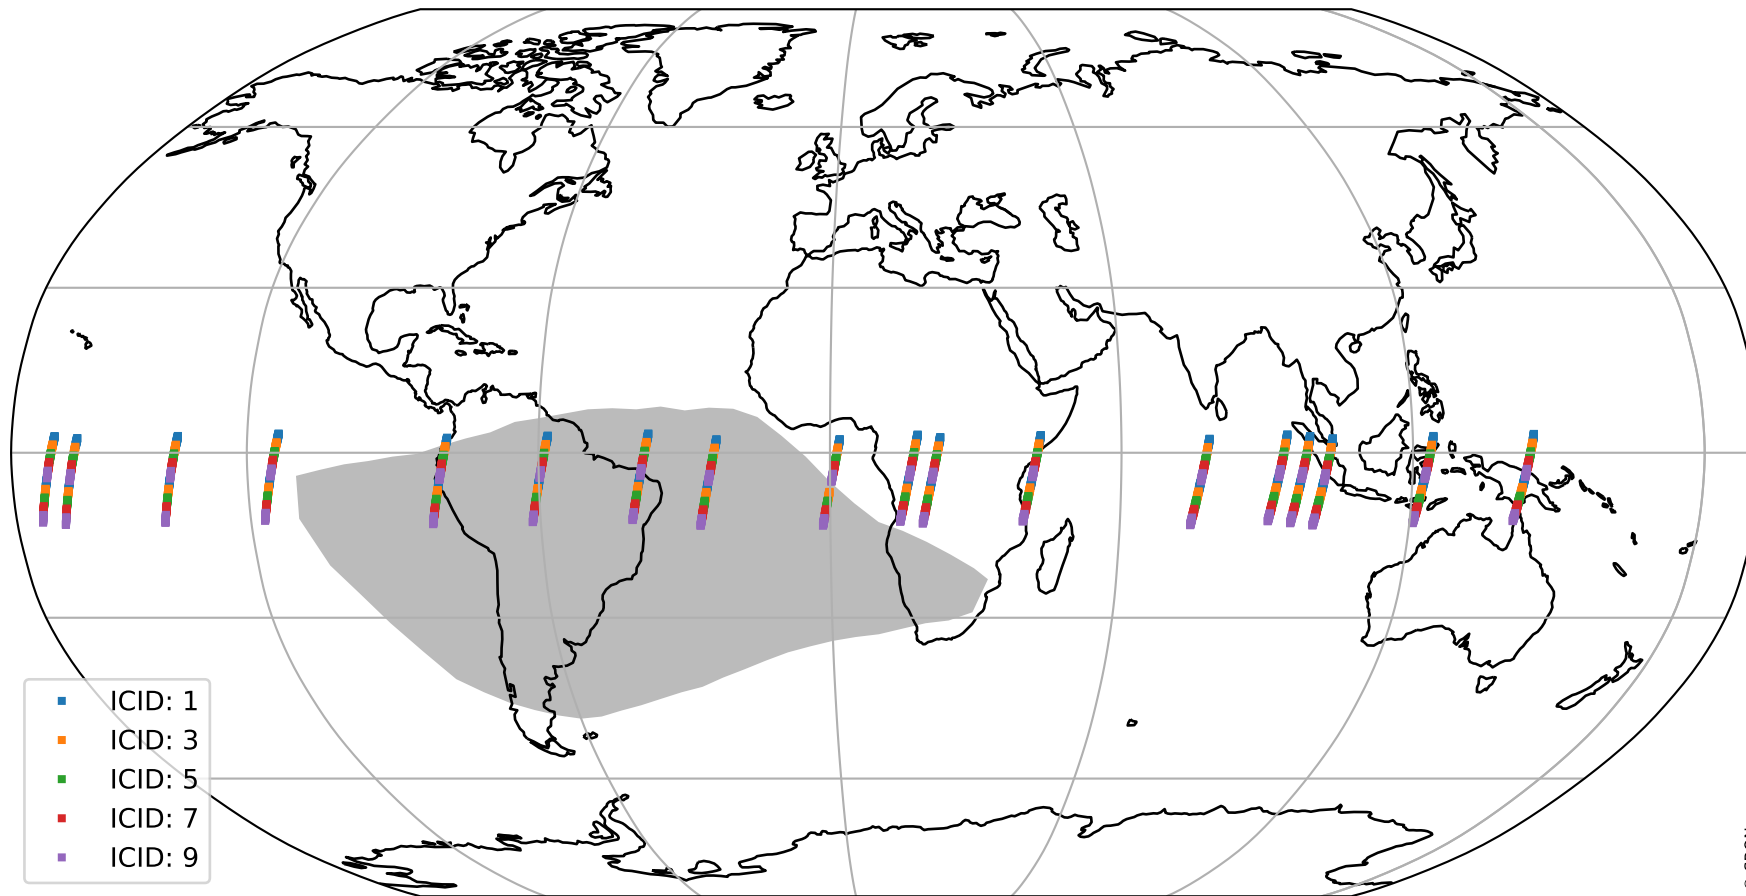

Tropomi SWIR offset (beta nominal)

orbits : 18 in [7867, 7912]
coverage : 2019-04-21 / 2019-04-24
median : 0.52596 V
spread : 0.035911 V
created : 2023-08-22T11:03:00

value detector map

Tropomi SWIR offset (beta nominal)

orbits : 18 in [7867, 7912]
coverage : 2019-04-21 / 2019-04-24
median : 32.941 μV
spread : 19.479 μV
created : 2023-08-22T11:03:01

Tropomi SWIR offset (beta nominal)

orbits : 18 in [7867, 7912]
coverage : 2019-04-21 / 2019-04-24
median : -0.062755 mV
spread : 0.33192 mV
created : 2023-08-22T11:03:01

value compared with SWIR offset CKD

Tropomi SWIR offset (beta nominal) ground-tracks of Sentinel-5P

orbits : 18 in [7867, 7912]
coverage : 2019-04-21 / 2019-04-24
created : 2023-08-22T11:03:01

Tropomi SWIR offset (beta nominal)

orbits : [1867, 7912]
coverage : 2018-02-20 / 2019-04-24
created : 2023-08-22T11:03:01

trend of detector median & temperatures