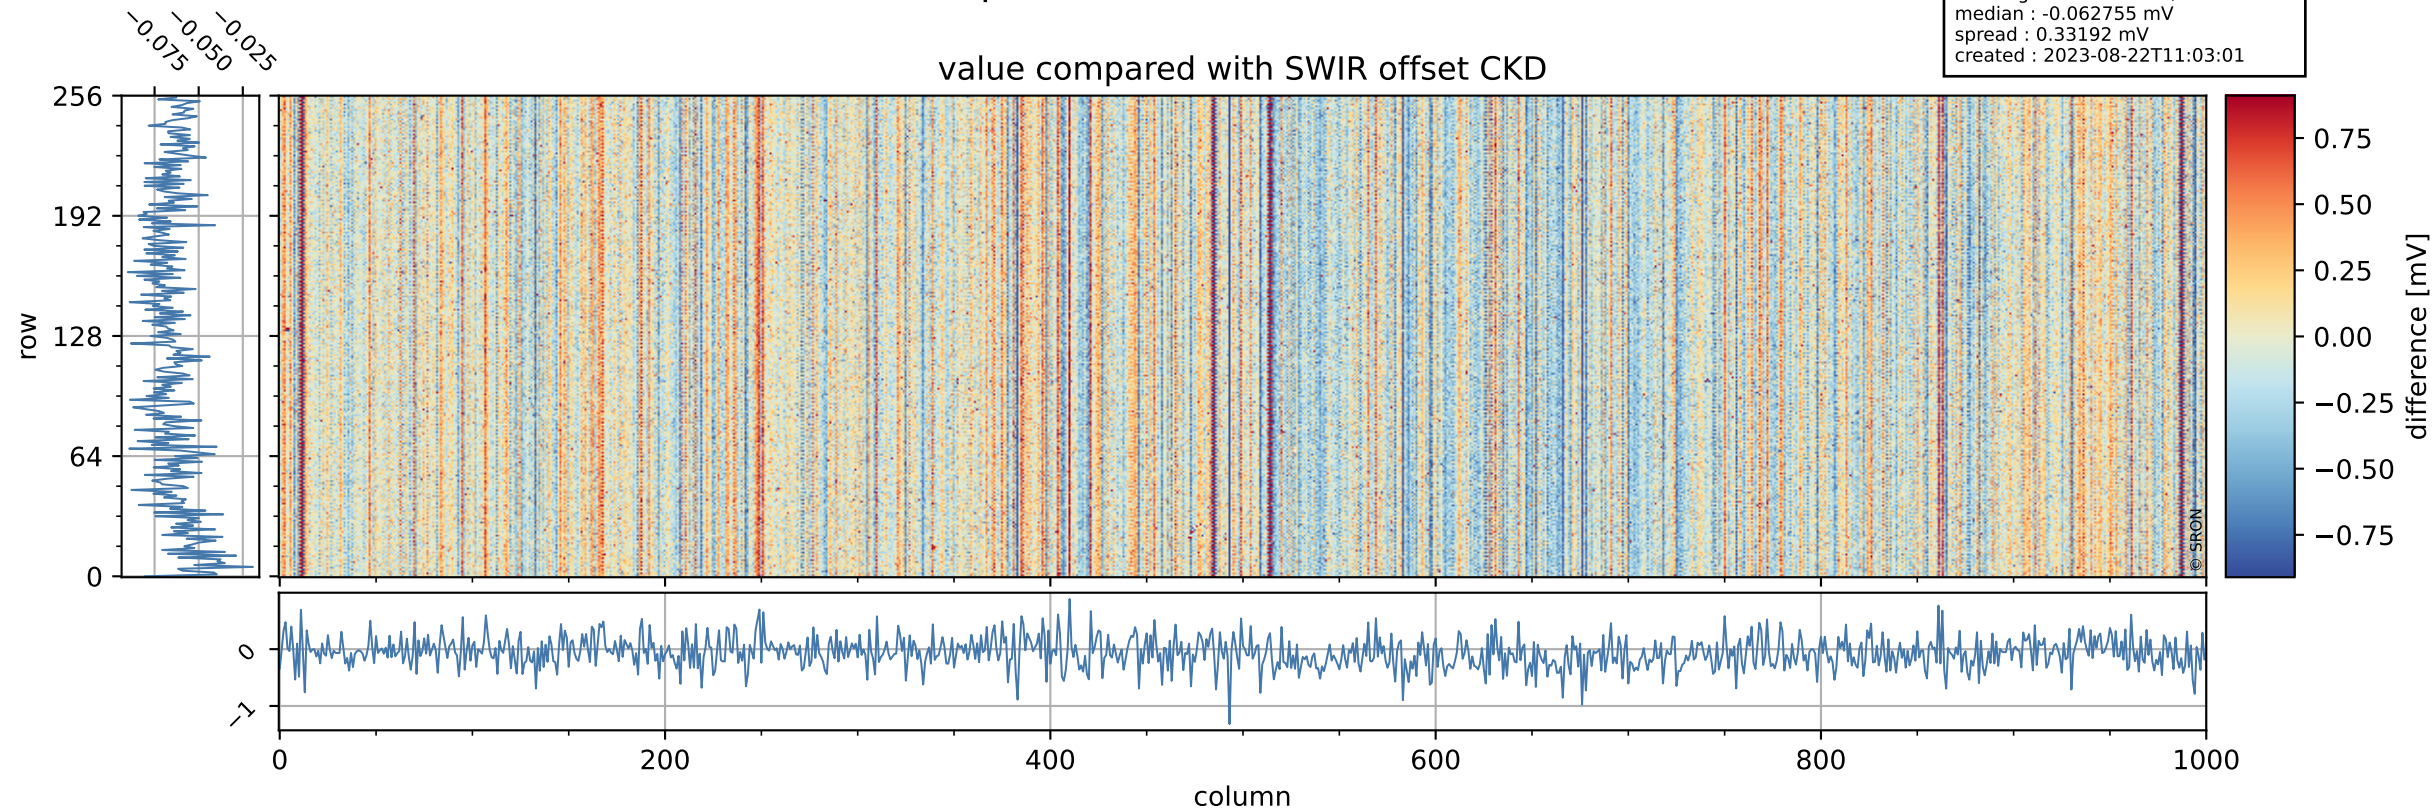

Tropomi SWIR offset (beta nominal)

orbits : 18 in [7867, 7912]
coverage : 2019-04-21 / 2019-04-24
median : 0.52596 V
spread : 0.035911 V
created : 2023-08-22T11:03:00

value detector map

Tropomi SWIR offset (beta nominal)

orbits : 18 in [7867, 7912]
coverage : 2019-04-21 / 2019-04-24
median : 32.941 μV
spread : 19.479 μV
created : 2023-08-22T11:03:01

Tropomi SWIR offset (beta nominal)

orbits : 18 in [7867, 7912]
coverage : 2019-04-21 / 2019-04-24
median : -0.062755 mV
spread : 0.33192 mV
created : 2023-08-22T11:03:01

value compared with SWIR offset CKD

Tropomi SWIR offset (beta nominal) ground-tracks of Sentinel-5P

orbits : 18 in [7867, 7912]
coverage : 2019-04-21 / 2019-04-24
created : 2023-08-22T11:03:01

Tropomi SWIR offset (beta nominal)

orbits : [1867, 7912]
coverage : 2018-02-20 / 2019-04-24
created : 2023-08-22T11:03:01

trend of detector median & temperatures