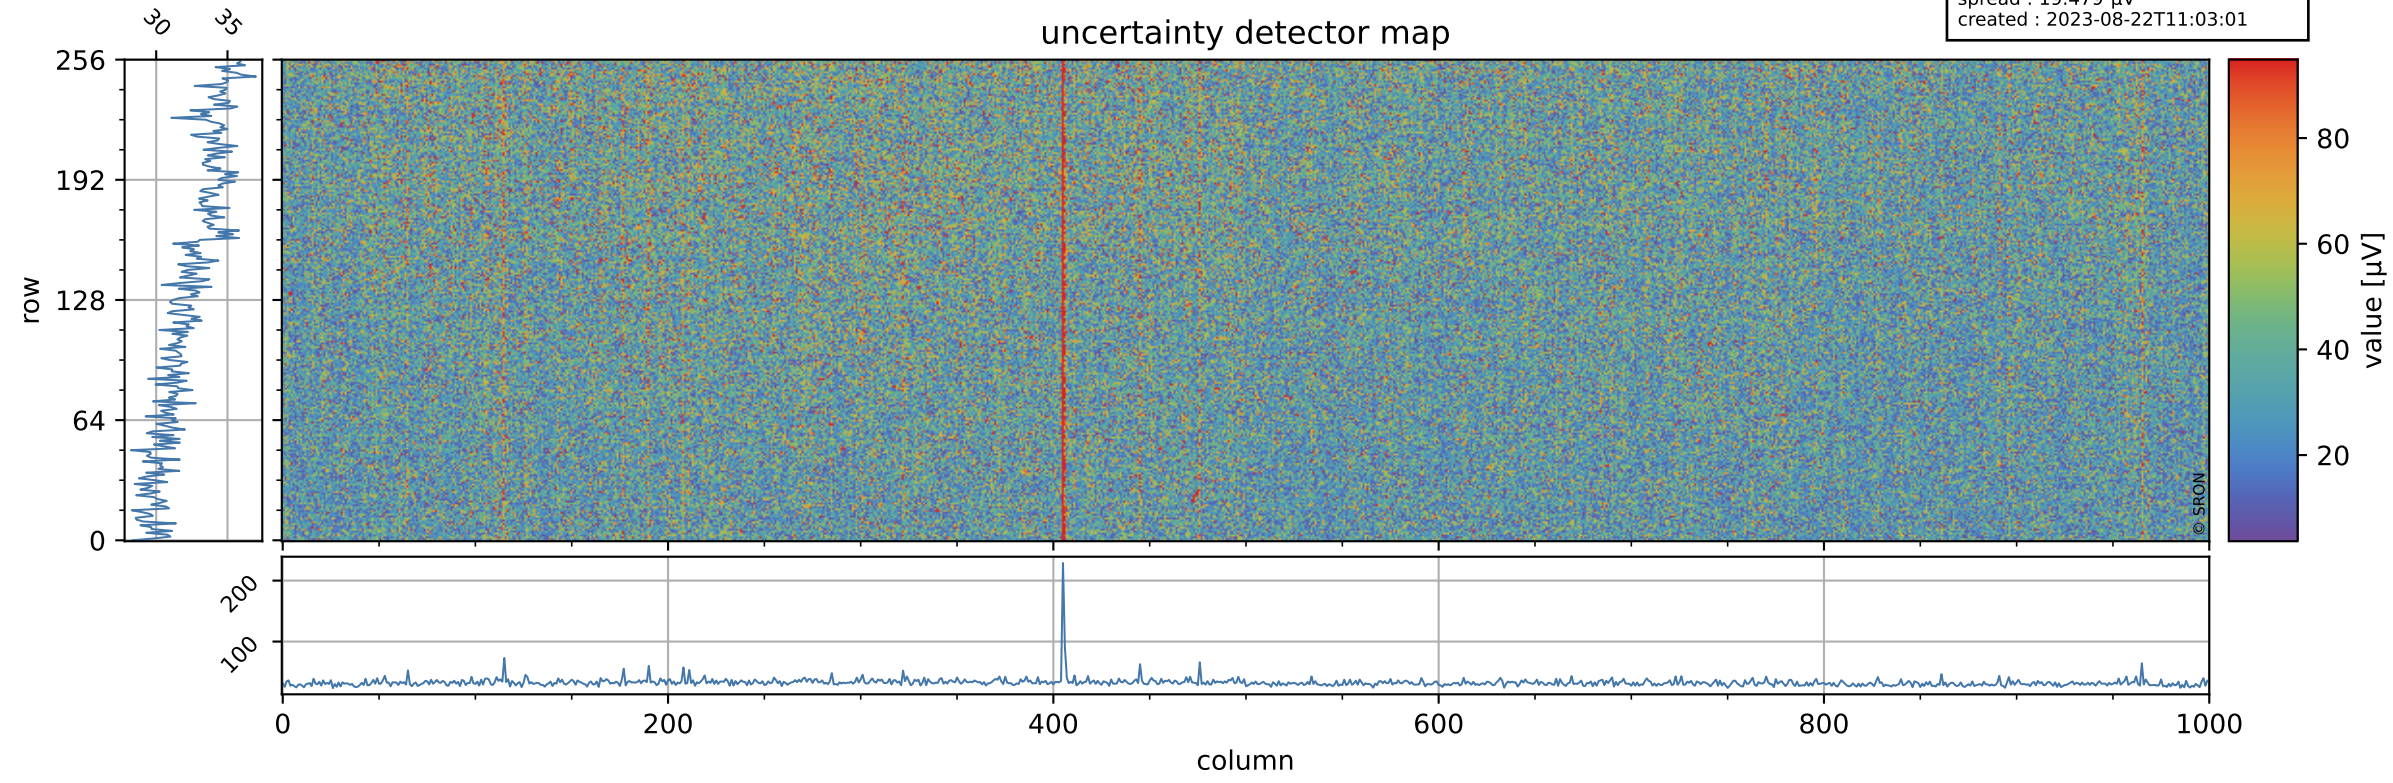

Tropomi SWIR offset (beta nominal)

orbits : 18 in [7867, 7912]
coverage : 2019-04-21 / 2019-04-24
median : 0.52596 V
spread : 0.035911 V
created : 2023-08-22T11:03:00

value detector map

Tropomi SWIR offset (beta nominal)

orbits : 18 in [7867, 7912]
coverage : 2019-04-21 / 2019-04-24
median : 32.941 μV
spread : 19.479 μV
created : 2023-08-22T11:03:01

Tropomi SWIR offset (beta nominal)

orbits : 18 in [7867, 7912]
coverage : 2019-04-21 / 2019-04-24
median : -0.062755 mV
spread : 0.33192 mV
created : 2023-08-22T11:03:01

value compared with SWIR offset CKD

Tropomi SWIR offset (beta nominal) ground-tracks of Sentinel-5P

orbits : 18 in [7867, 7912]
coverage : 2019-04-21 / 2019-04-24
created : 2023-08-22T11:03:01

Tropomi SWIR offset (beta nominal)

orbits : [1867, 7912]
coverage : 2018-02-20 / 2019-04-24
created : 2023-08-22T11:03:01

trend of detector median & temperatures