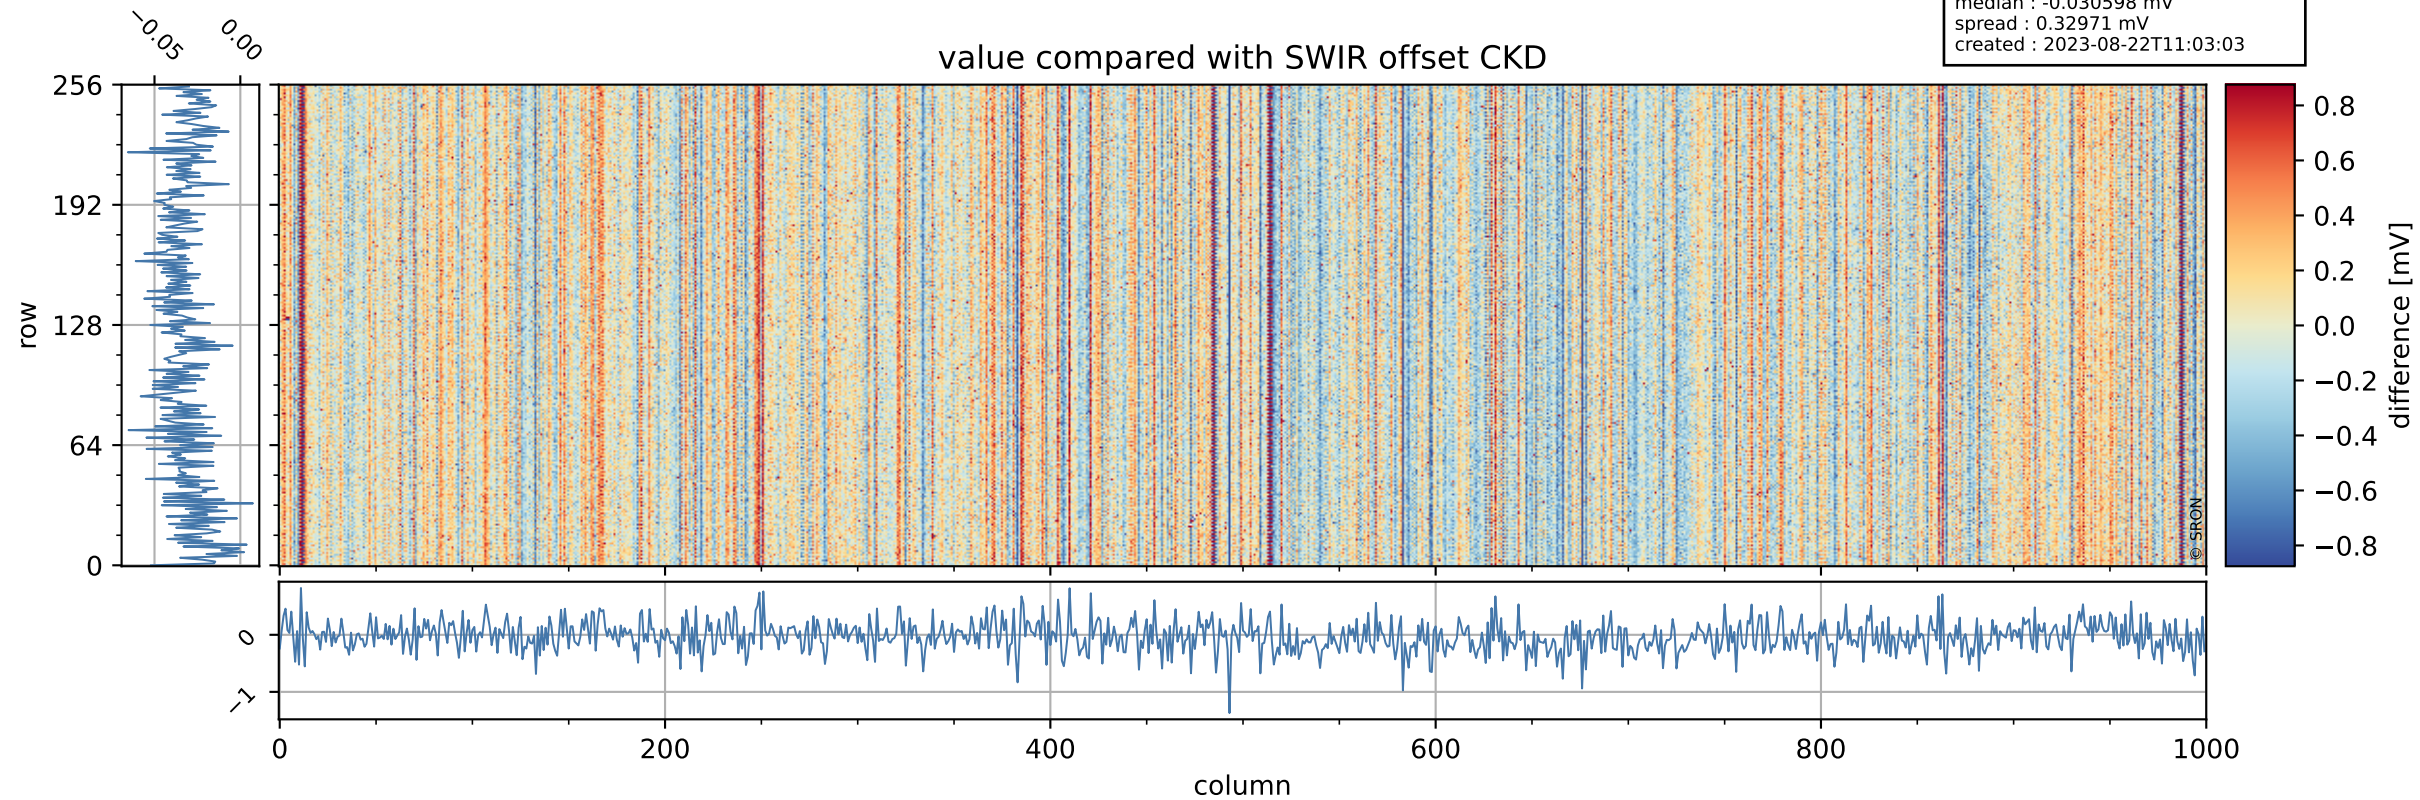

Tropomi SWIR offset (beta nominal)

orbits : 20 in [7912, 7957]
coverage : 2019-04-24 / 2019-04-27
median : 0.52599 V
spread : 0.035912 V
created : 2023-08-22T11:03:02

value detector map

Tropomi SWIR offset (beta nominal)

orbits : 20 in [7912, 7957]
coverage : 2019-04-24 / 2019-04-27
median : 32.577 μV
spread : 19.333 μV
created : 2023-08-22T11:03:02

Tropomi SWIR offset (beta nominal)

orbits : 20 in [7912, 7957]
coverage : 2019-04-24 / 2019-04-27
median : -0.030598 mV
spread : 0.32971 mV
created : 2023-08-22T11:03:03

value compared with SWIR offset CKD

Tropomi SWIR offset (beta nominal) ground-tracks of Sentinel-5P

orbits : 20 in [7912, 7957]
coverage : 2019-04-24 / 2019-04-27
created : 2023-08-22T11:03:03

Tropomi SWIR offset (beta nominal)

orbits : [1867, 7957]
coverage : 2018-02-20 / 2019-04-27
created : 2023-08-22T11:03:03

trend of detector median & temperatures