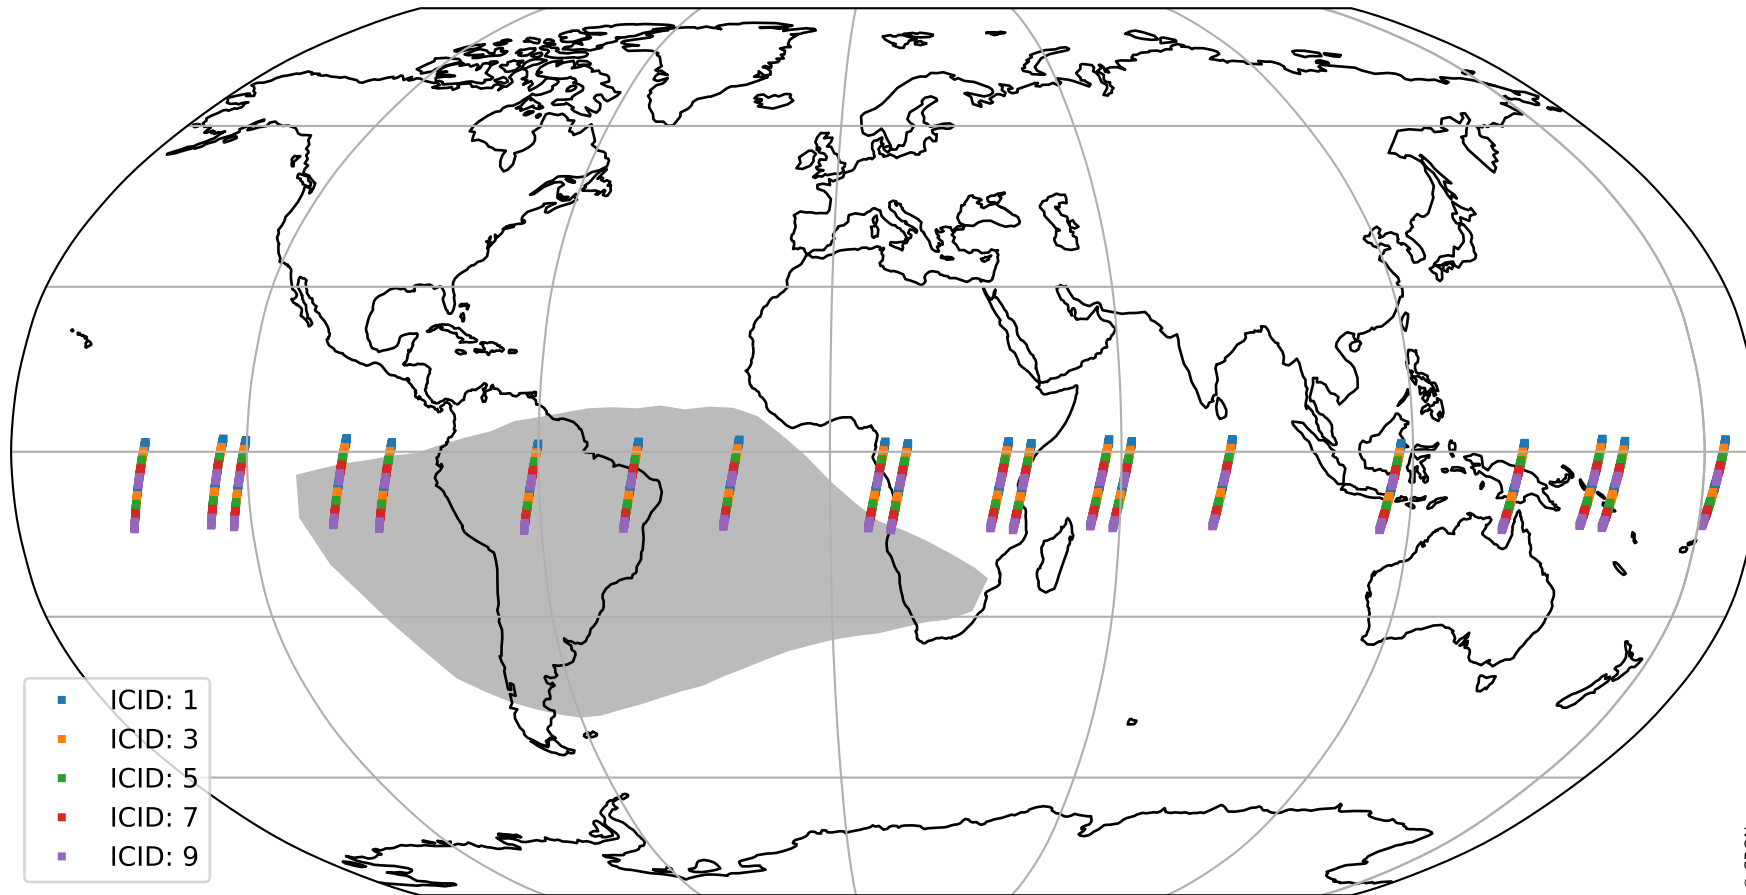

Tropomi SWIR offset (beta nominal)

orbits : 20 in [7912, 7957]
coverage : 2019-04-24 / 2019-04-27
median : 0.52599 V
spread : 0.035912 V
created : 2023-08-22T11:03:02

value detector map

Tropomi SWIR offset (beta nominal)

orbits : 20 in [7912, 7957]
coverage : 2019-04-24 / 2019-04-27
median : 32.577 μV
spread : 19.333 μV
created : 2023-08-22T11:03:02

Tropomi SWIR offset (beta nominal)

orbits : 20 in [7912, 7957]
coverage : 2019-04-24 / 2019-04-27
median : -0.030598 mV
spread : 0.32971 mV
created : 2023-08-22T11:03:03

value compared with SWIR offset CKD

Tropomi SWIR offset (beta nominal) ground-tracks of Sentinel-5P

orbits : 20 in [7912, 7957]
coverage : 2019-04-24 / 2019-04-27
created : 2023-08-22T11:03:03

Tropomi SWIR offset (beta nominal)

orbits : [1867, 7957]
coverage : 2018-02-20 / 2019-04-27
created : 2023-08-22T11:03:03

trend of detector median & temperatures