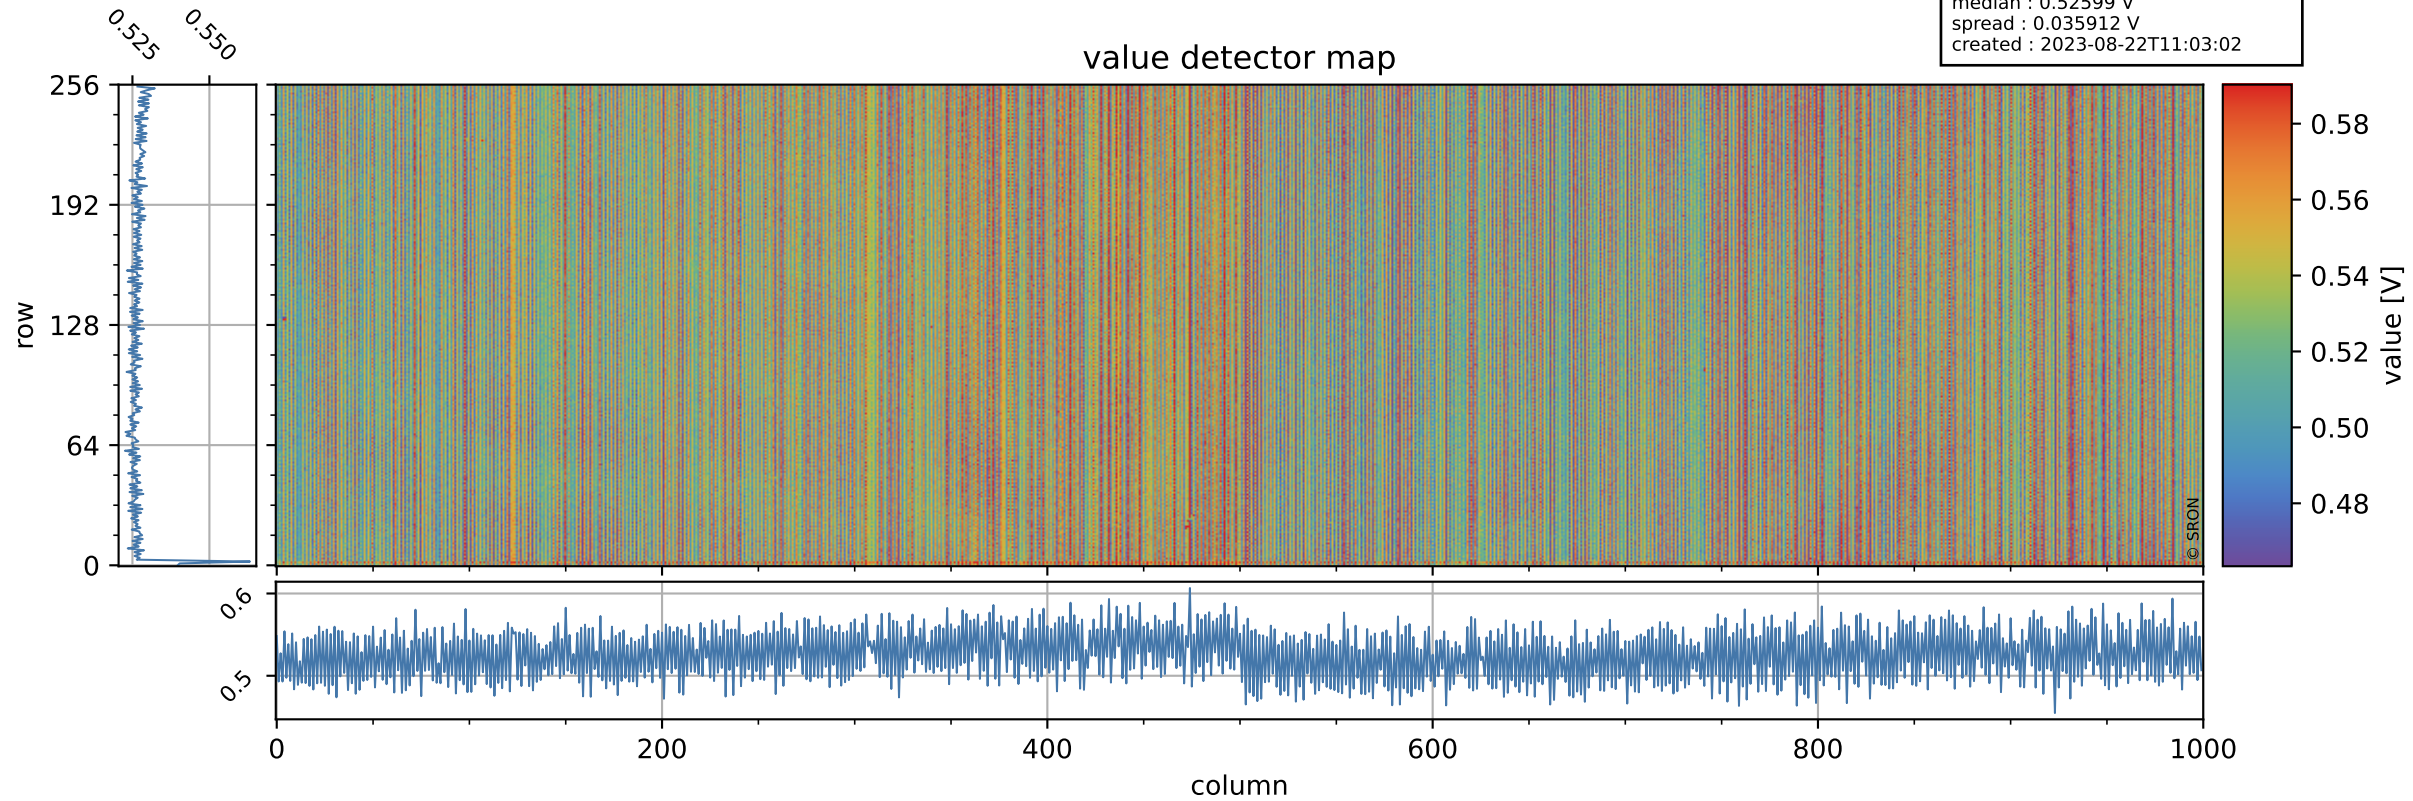

Tropomi SWIR offset (beta nominal)

orbits : 20 in [7912, 7957]
coverage : 2019-04-24 / 2019-04-27
median : 0.52599 V
spread : 0.035912 V
created : 2023-08-22T11:03:02

value detector map

Tropomi SWIR offset (beta nominal)

orbits : 20 in [7912, 7957]
coverage : 2019-04-24 / 2019-04-27
median : 32.577 μV
spread : 19.333 μV
created : 2023-08-22T11:03:02

Tropomi SWIR offset (beta nominal)

orbits : 20 in [7912, 7957]
coverage : 2019-04-24 / 2019-04-27
median : -0.030598 mV
spread : 0.32971 mV
created : 2023-08-22T11:03:03

value compared with SWIR offset CKD

Tropomi SWIR offset (beta nominal) ground-tracks of Sentinel-5P

orbits : 20 in [7912, 7957]
coverage : 2019-04-24 / 2019-04-27
created : 2023-08-22T11:03:03

Tropomi SWIR offset (beta nominal)

orbits : [1867, 7957]
coverage : 2018-02-20 / 2019-04-27
created : 2023-08-22T11:03:03

trend of detector median & temperatures