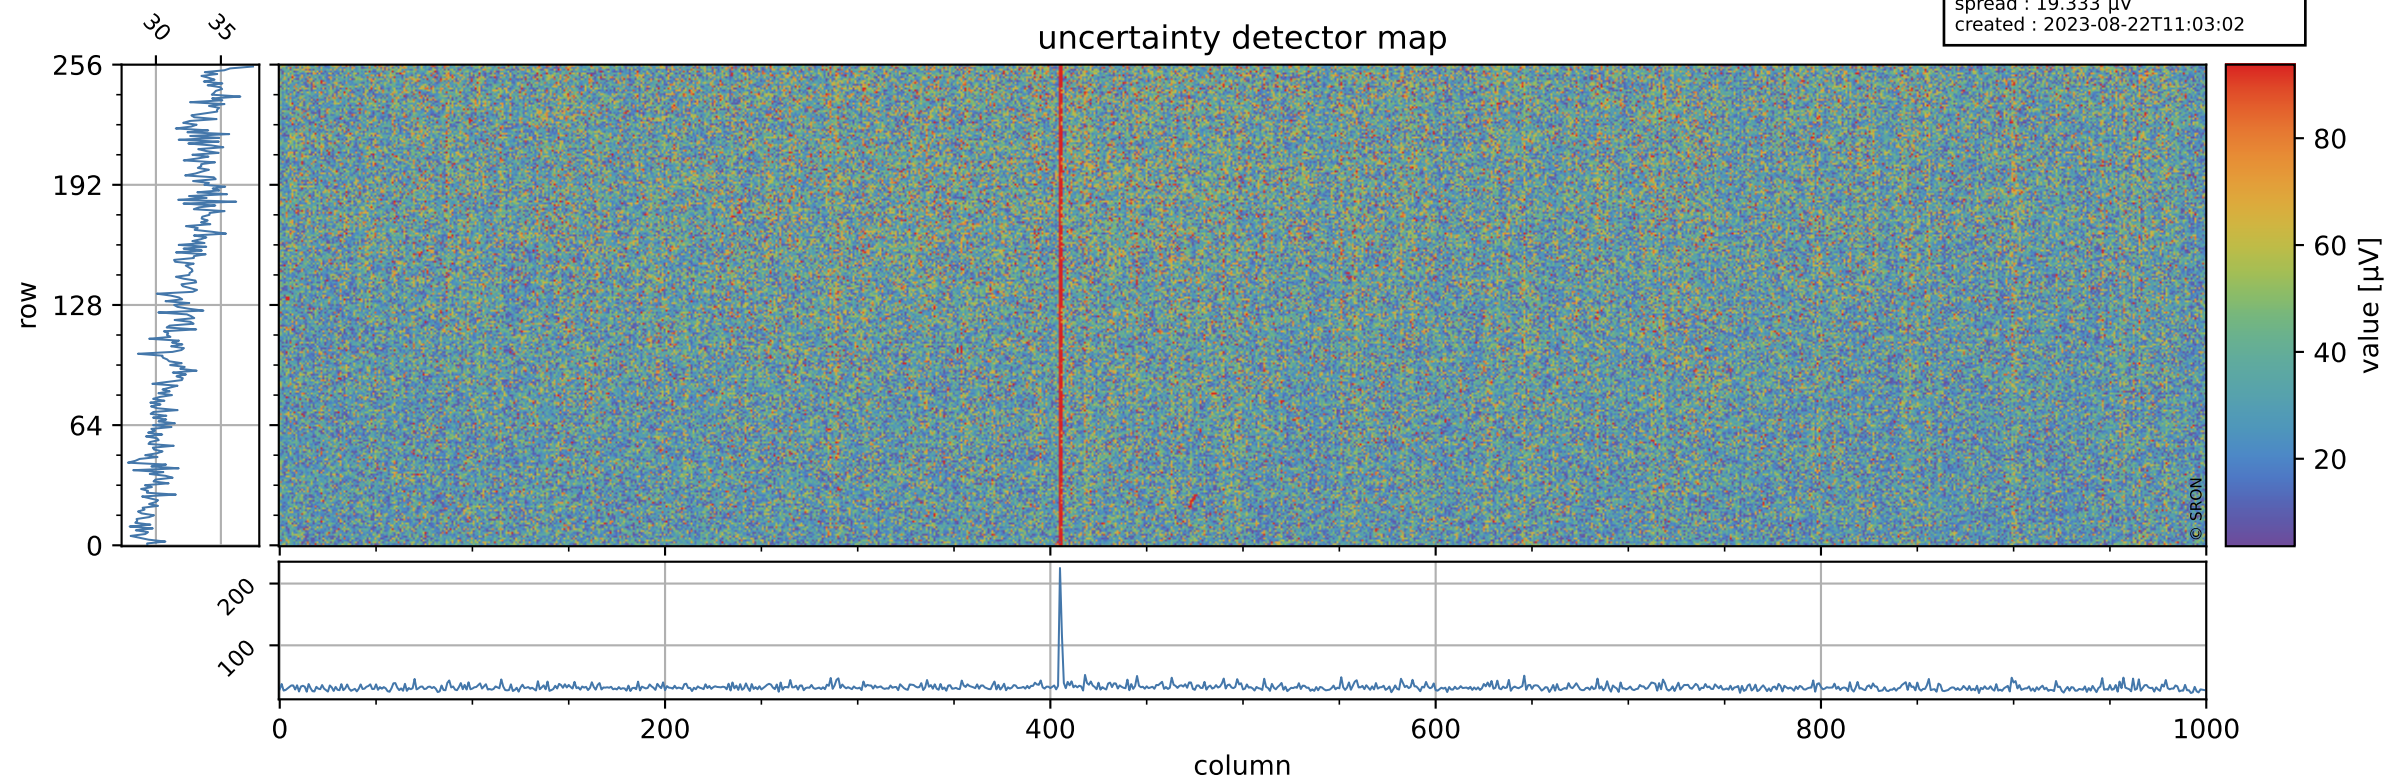

Tropomi SWIR offset (beta nominal)

orbits : 20 in [7912, 7957]
coverage : 2019-04-24 / 2019-04-27
median : 0.52599 V
spread : 0.035912 V
created : 2023-08-22T11:03:02

value detector map

Tropomi SWIR offset (beta nominal)

orbits : 20 in [7912, 7957]
coverage : 2019-04-24 / 2019-04-27
median : 32.577 μV
spread : 19.333 μV
created : 2023-08-22T11:03:02

Tropomi SWIR offset (beta nominal)

orbits : 20 in [7912, 7957]
coverage : 2019-04-24 / 2019-04-27
median : -0.030598 mV
spread : 0.32971 mV
created : 2023-08-22T11:03:03

value compared with SWIR offset CKD

Tropomi SWIR offset (beta nominal) ground-tracks of Sentinel-5P

orbits : 20 in [7912, 7957]
coverage : 2019-04-24 / 2019-04-27
created : 2023-08-22T11:03:03

Tropomi SWIR offset (beta nominal)

orbits : [1867, 7957]
coverage : 2018-02-20 / 2019-04-27
created : 2023-08-22T11:03:03

trend of detector median & temperatures