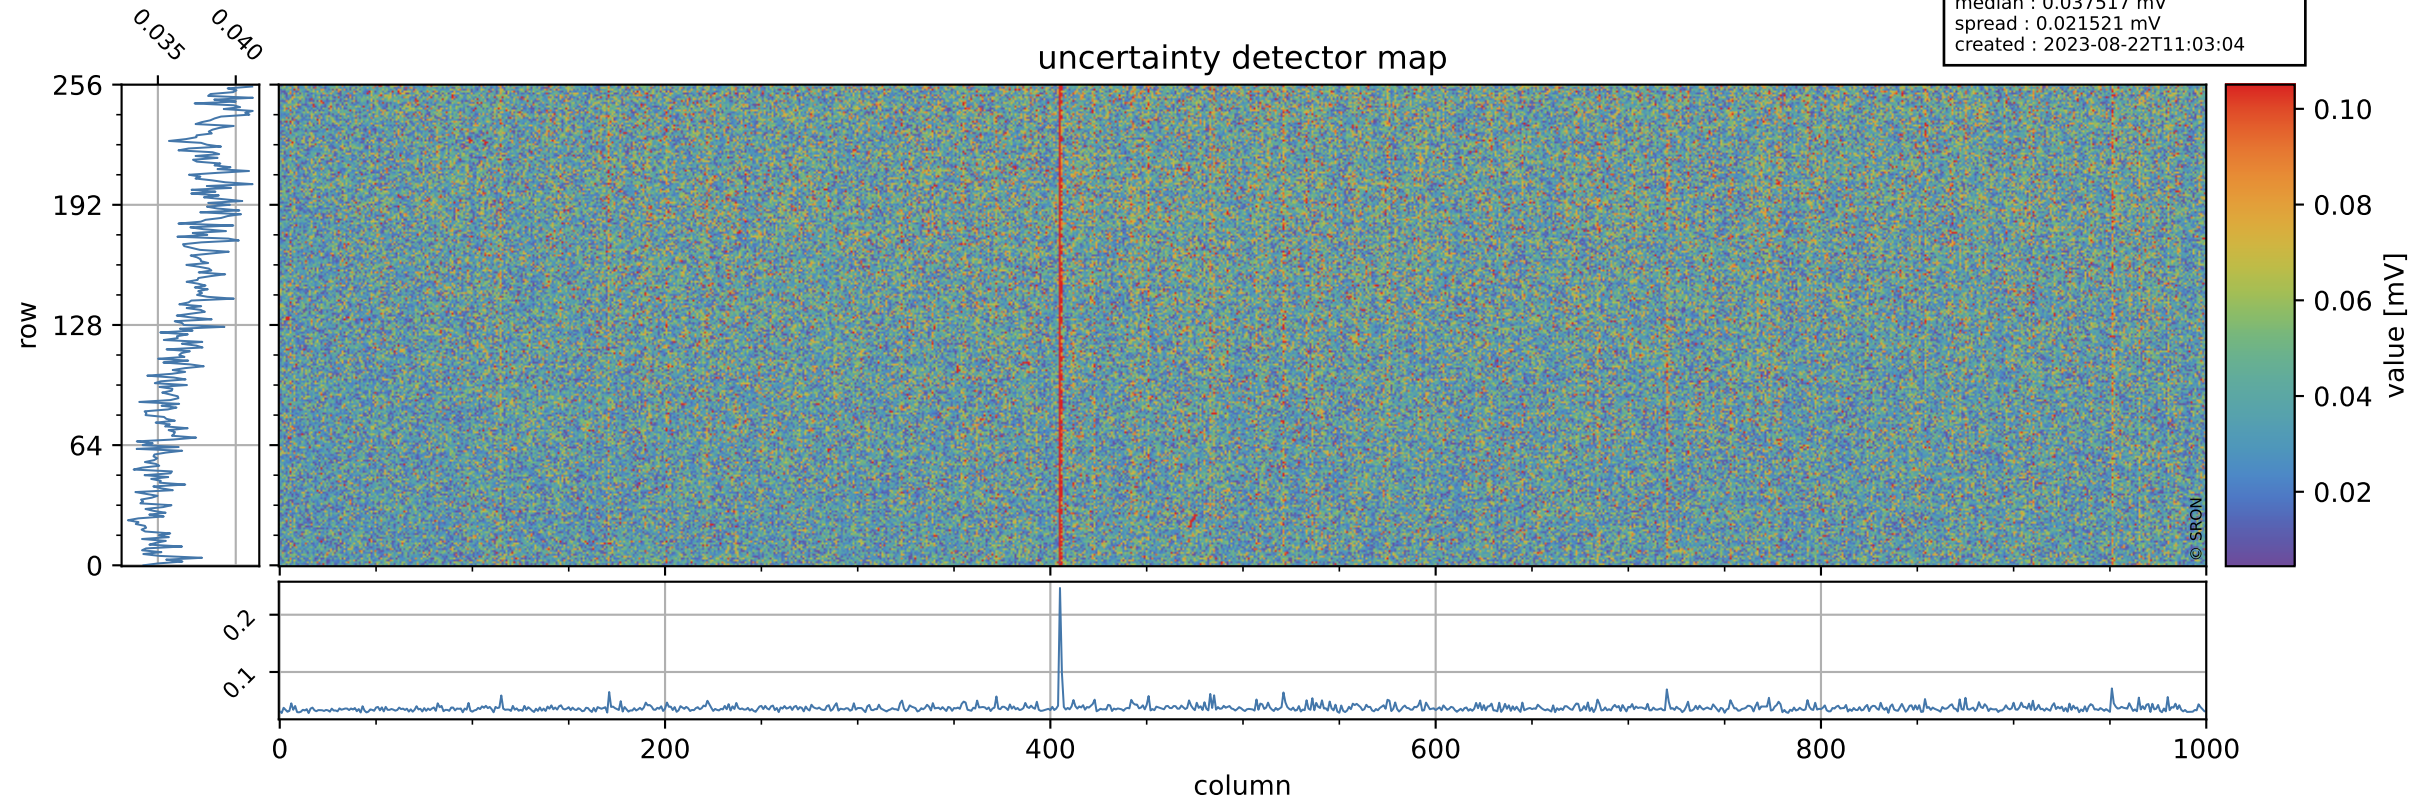

# Tropomi SWIR offset (beta nominal)

orbits : 19 in [7957, 8002]  
coverage : 2019-04-27 / 2019-04-30  
median : 0.52598 V  
spread : 0.035909 V  
created : 2023-08-22T11:03:04

## value detector map

# Tropomi SWIR offset (beta nominal)

orbits : 19 in [7957, 8002]  
coverage : 2019-04-27 / 2019-04-30  
median : 0.037517 mV  
spread : 0.021521 mV  
created : 2023-08-22T11:03:04

# Tropomi SWIR offset (beta nominal) ground-tracks of Sentinel-5P

orbits : 19 in [7957, 8002]  
coverage : 2019-04-27 / 2019-04-30  
created : 2023-08-22T11:03:05