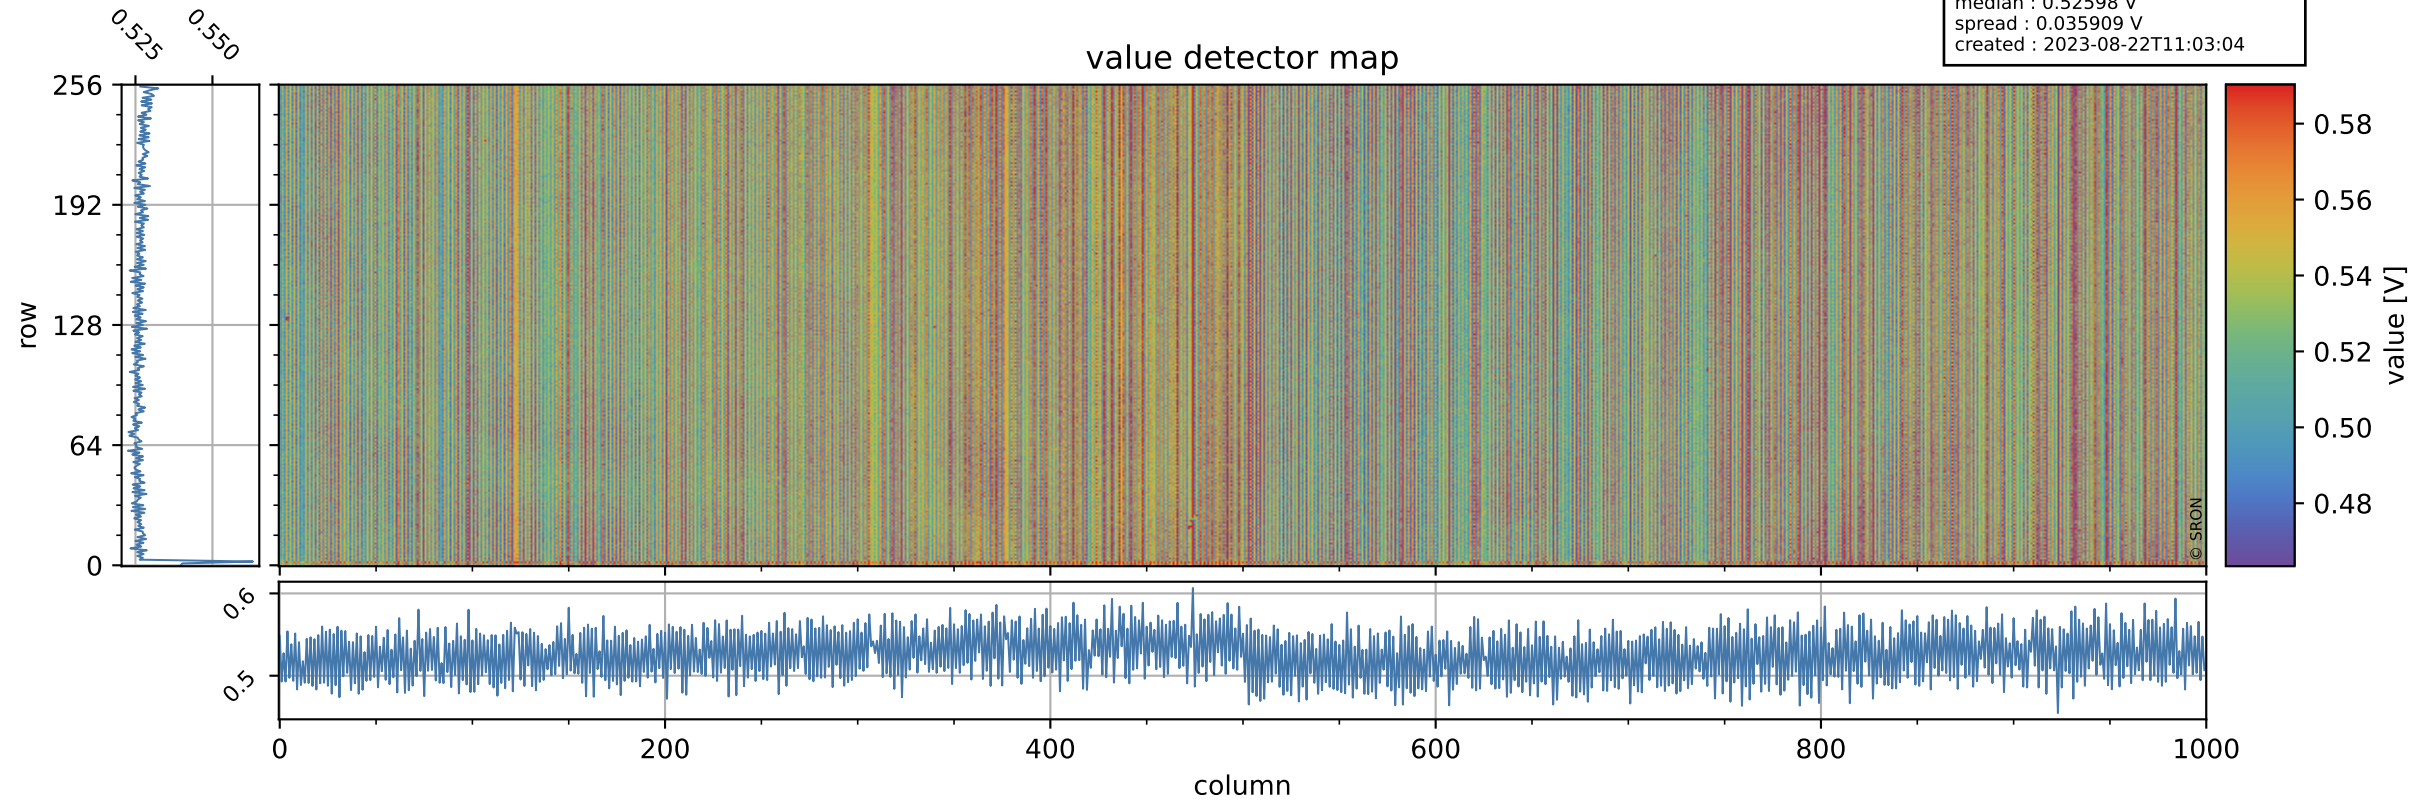

# Tropomi SWIR offset (beta nominal)

orbits : 19 in [7957, 8002]  
coverage : 2019-04-27 / 2019-04-30  
median : 0.52598 V  
spread : 0.035909 V  
created : 2023-08-22T11:03:04

## value detector map

# Tropomi SWIR offset (beta nominal)

orbits : 19 in [7957, 8002]  
coverage : 2019-04-27 / 2019-04-30  
median : 0.037517 mV  
spread : 0.021521 mV  
created : 2023-08-22T11:03:04

# Tropomi SWIR offset (beta nominal) ground-tracks of Sentinel-5P

orbits : 19 in [7957, 8002]  
coverage : 2019-04-27 / 2019-04-30  
created : 2023-08-22T11:03:05