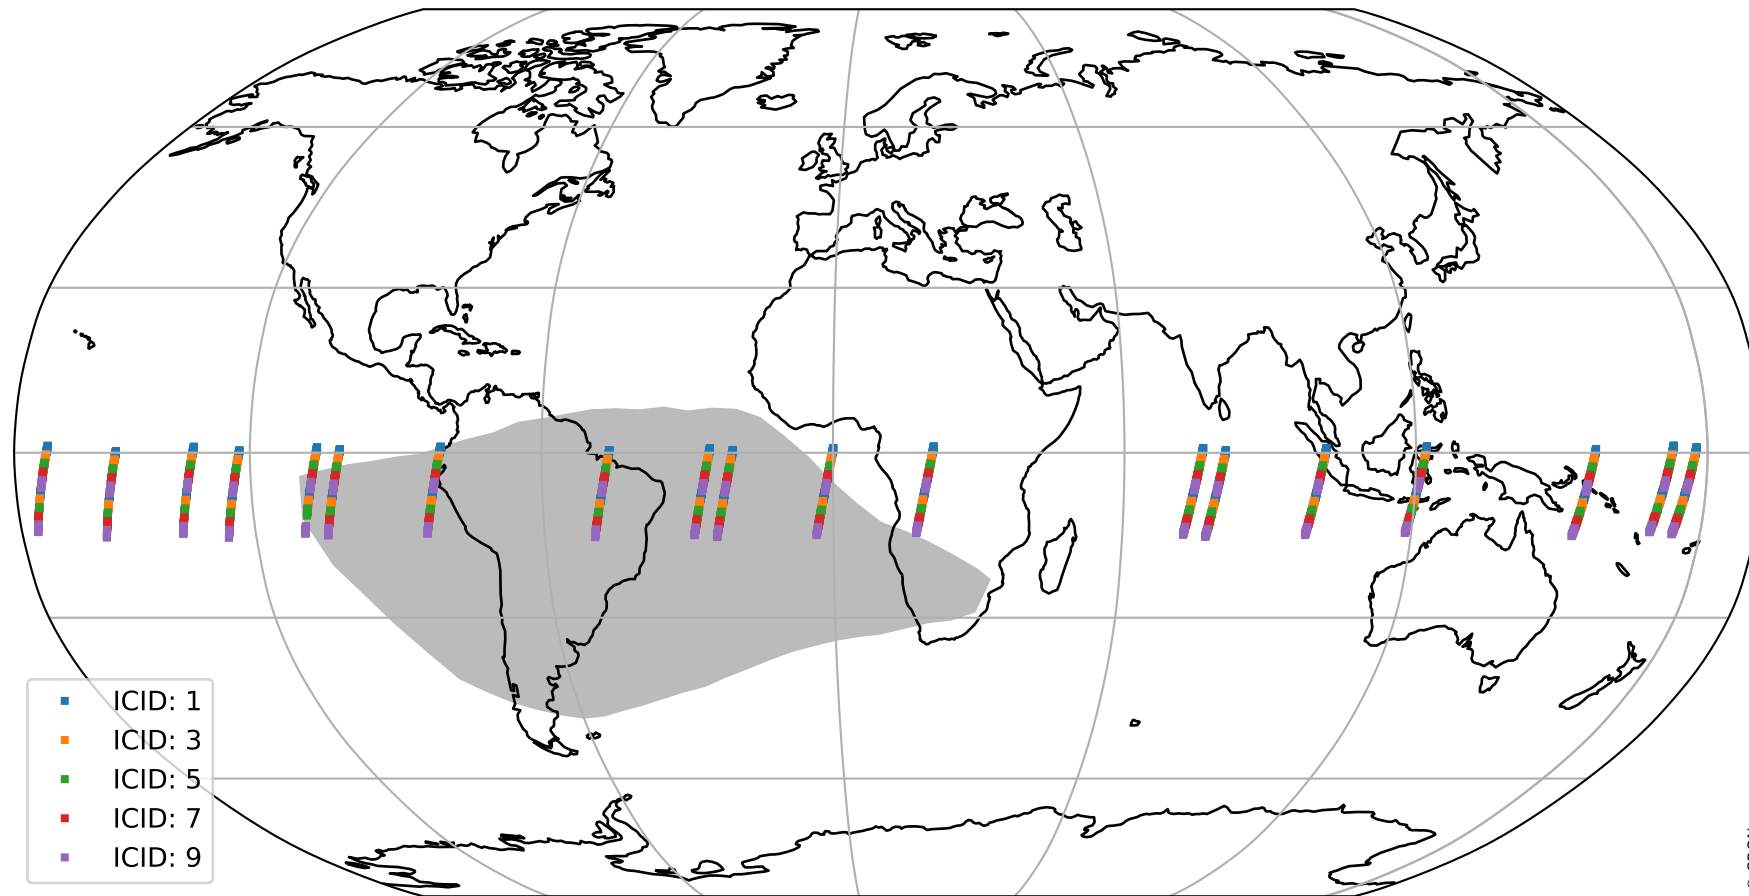

# Tropomi SWIR offset (beta nominal)

orbits : 19 in [7957, 8002]  
coverage : 2019-04-27 / 2019-04-30  
median : 0.037517 mV  
spread : 0.021521 mV  
created : 2023-08-22T11:03:04

# Tropomi SWIR offset (beta nominal)

orbits : 19 in [7957, 8002]  
coverage : 2019-04-27 / 2019-04-30  
median : -0.046799 mV  
spread : 0.33176 mV  
created : 2023-08-22T11:03:05

value compared with SWIR offset CKD

# Tropomi SWIR offset (beta nominal) ground-tracks of Sentinel-5P

orbits : 19 in [7957, 8002]  
coverage : 2019-04-27 / 2019-04-30  
created : 2023-08-22T11:03:05

# Tropomi SWIR offset (beta nominal)

orbits : [1867, 8002]  
coverage : 2018-02-20 / 2019-04-30  
created : 2023-08-22T11:03:05