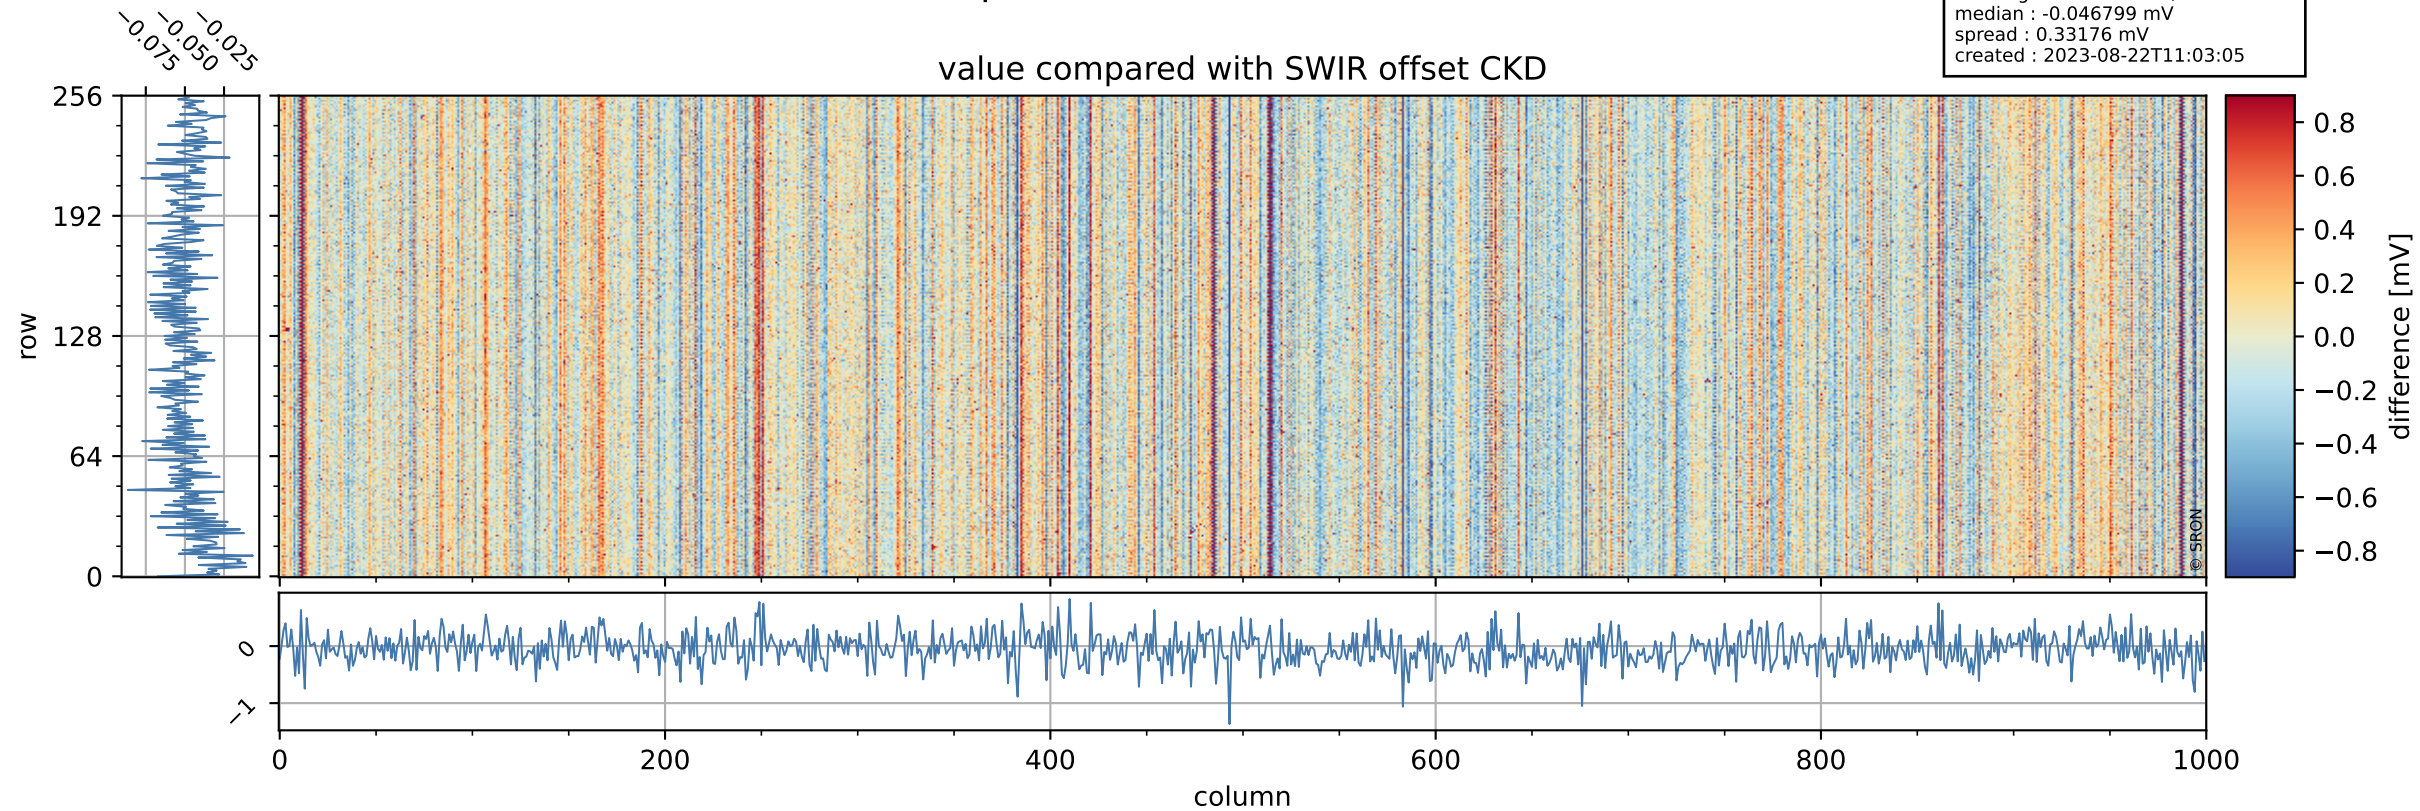

## value detector map

# Tropomi SWIR offset (beta nominal)

orbits : 19 in [7957, 8002]  
coverage : 2019-04-27 / 2019-04-30  
median : 0.037517 mV  
spread : 0.021521 mV  
created : 2023-08-22T11:03:04

# Tropomi SWIR offset (beta nominal)

orbits : 19 in [7957, 8002]  
coverage : 2019-04-27 / 2019-04-30  
median : -0.046799 mV  
spread : 0.33176 mV  
created : 2023-08-22T11:03:05

value compared with SWIR offset CKD

# Tropomi SWIR offset (beta nominal) ground-tracks of Sentinel-5P

orbits : 19 in [7957, 8002]  
coverage : 2019-04-27 / 2019-04-30  
created : 2023-08-22T11:03:05