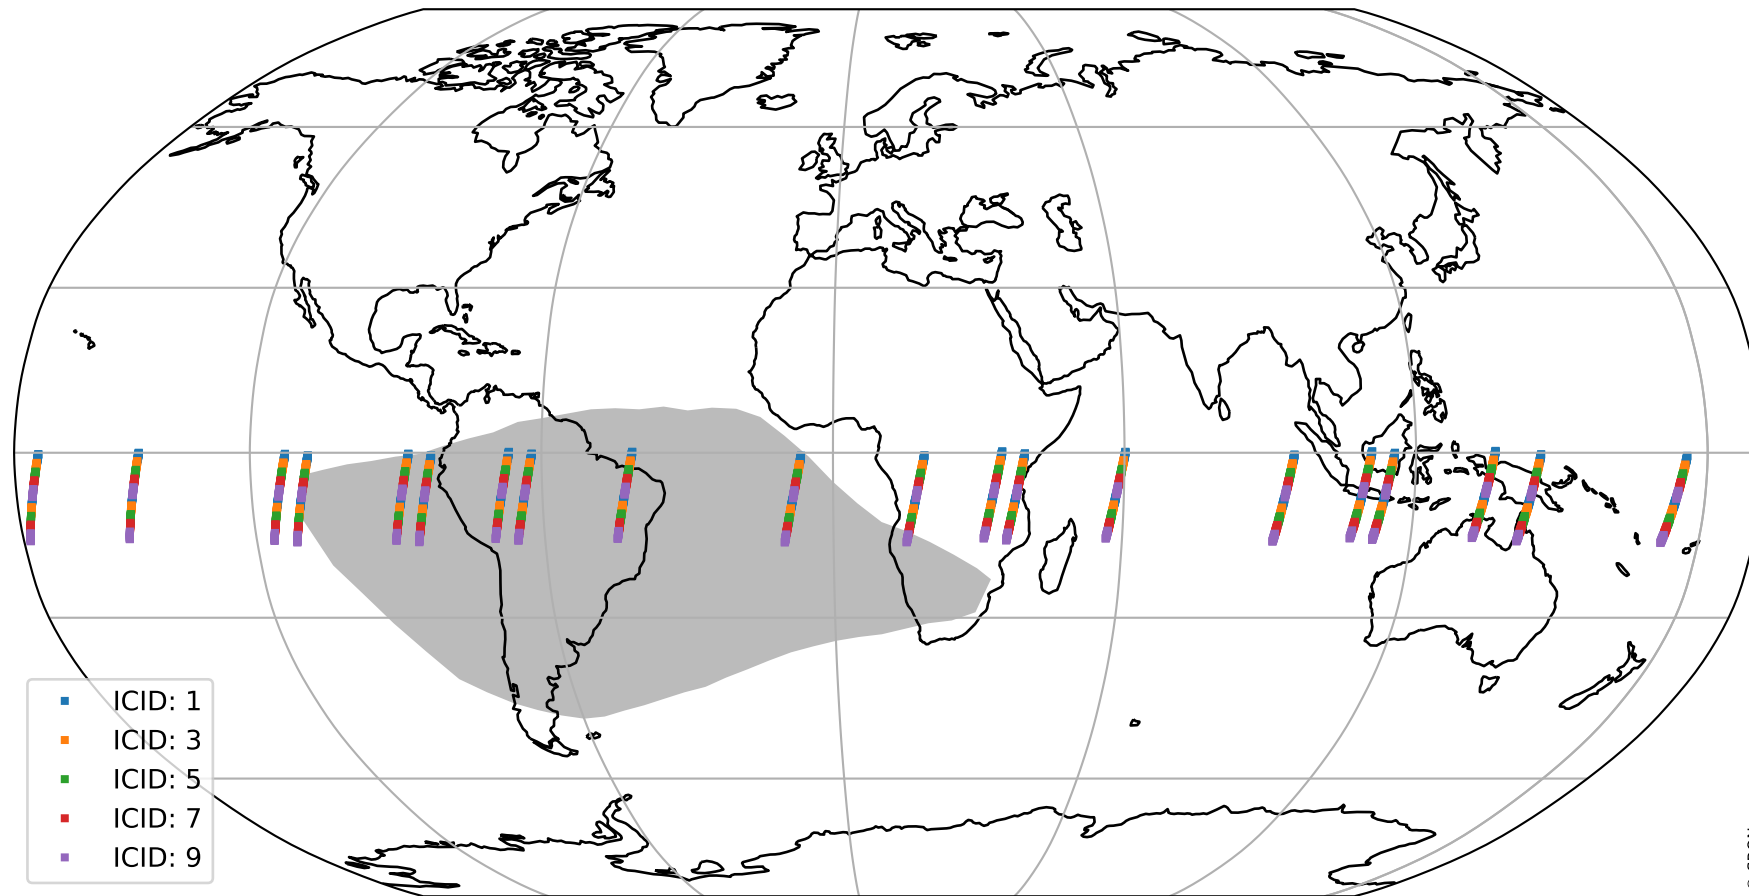

Tropomi SWIR offset (beta nominal)

orbits : 20 in [8002, 8047]
coverage : 2019-04-30 / 2019-05-03
median : 0.52598 V
spread : 0.035911 V
created : 2023-08-22T11:03:06

value detector map

Tropomi SWIR offset (beta nominal)

orbits : 20 in [8002, 8047]
coverage : 2019-04-30 / 2019-05-03
median : 32.644 μV
spread : 19.173 μV
created : 2023-08-22T11:03:06

Tropomi SWIR offset (beta nominal)

orbits : 20 in [8002, 8047]
coverage : 2019-04-30 / 2019-05-03
median : -0.043192 mV
spread : 0.33707 mV
created : 2023-08-22T11:03:06

value compared with SWIR offset CKD

Tropomi SWIR offset (beta nominal) ground-tracks of Sentinel-5P

orbits : 20 in [8002, 8047]
coverage : 2019-04-30 / 2019-05-03
created : 2023-08-22T11:03:07

Tropomi SWIR offset (beta nominal)

orbits : [1867, 8047]
coverage : 2018-02-20 / 2019-05-03
created : 2023-08-22T11:03:07

trend of detector median & temperatures