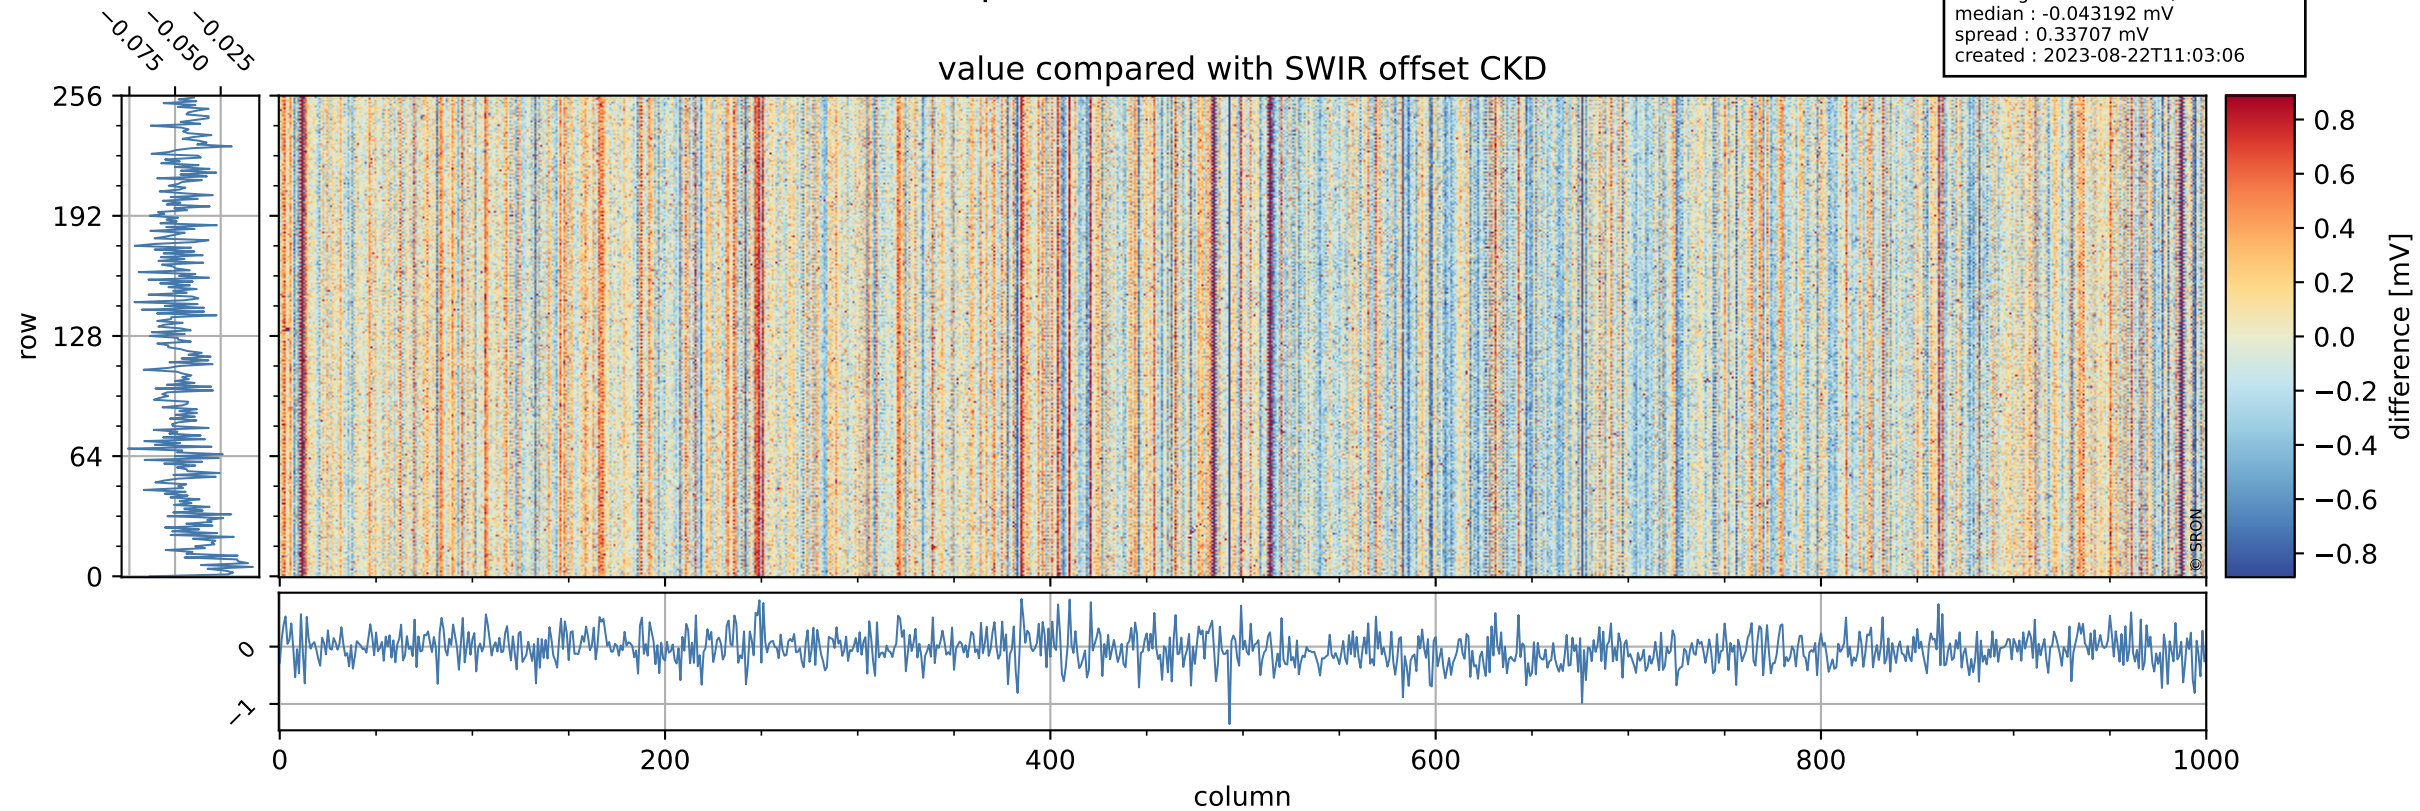

Tropomi SWIR offset (beta nominal)

orbits : 20 in [8002, 8047]
coverage : 2019-04-30 / 2019-05-03
median : 0.52598 V
spread : 0.035911 V
created : 2023-08-22T11:03:06

value detector map

Tropomi SWIR offset (beta nominal)

orbits : 20 in [8002, 8047]
coverage : 2019-04-30 / 2019-05-03
median : 32.644 μV
spread : 19.173 μV
created : 2023-08-22T11:03:06

Tropomi SWIR offset (beta nominal)

orbits : 20 in [8002, 8047]
coverage : 2019-04-30 / 2019-05-03
median : -0.043192 mV
spread : 0.33707 mV
created : 2023-08-22T11:03:06

value compared with SWIR offset CKD

Tropomi SWIR offset (beta nominal) ground-tracks of Sentinel-5P

orbits : 20 in [8002, 8047]
coverage : 2019-04-30 / 2019-05-03
created : 2023-08-22T11:03:07

Tropomi SWIR offset (beta nominal)

orbits : [1867, 8047]
coverage : 2018-02-20 / 2019-05-03
created : 2023-08-22T11:03:07

trend of detector median & temperatures