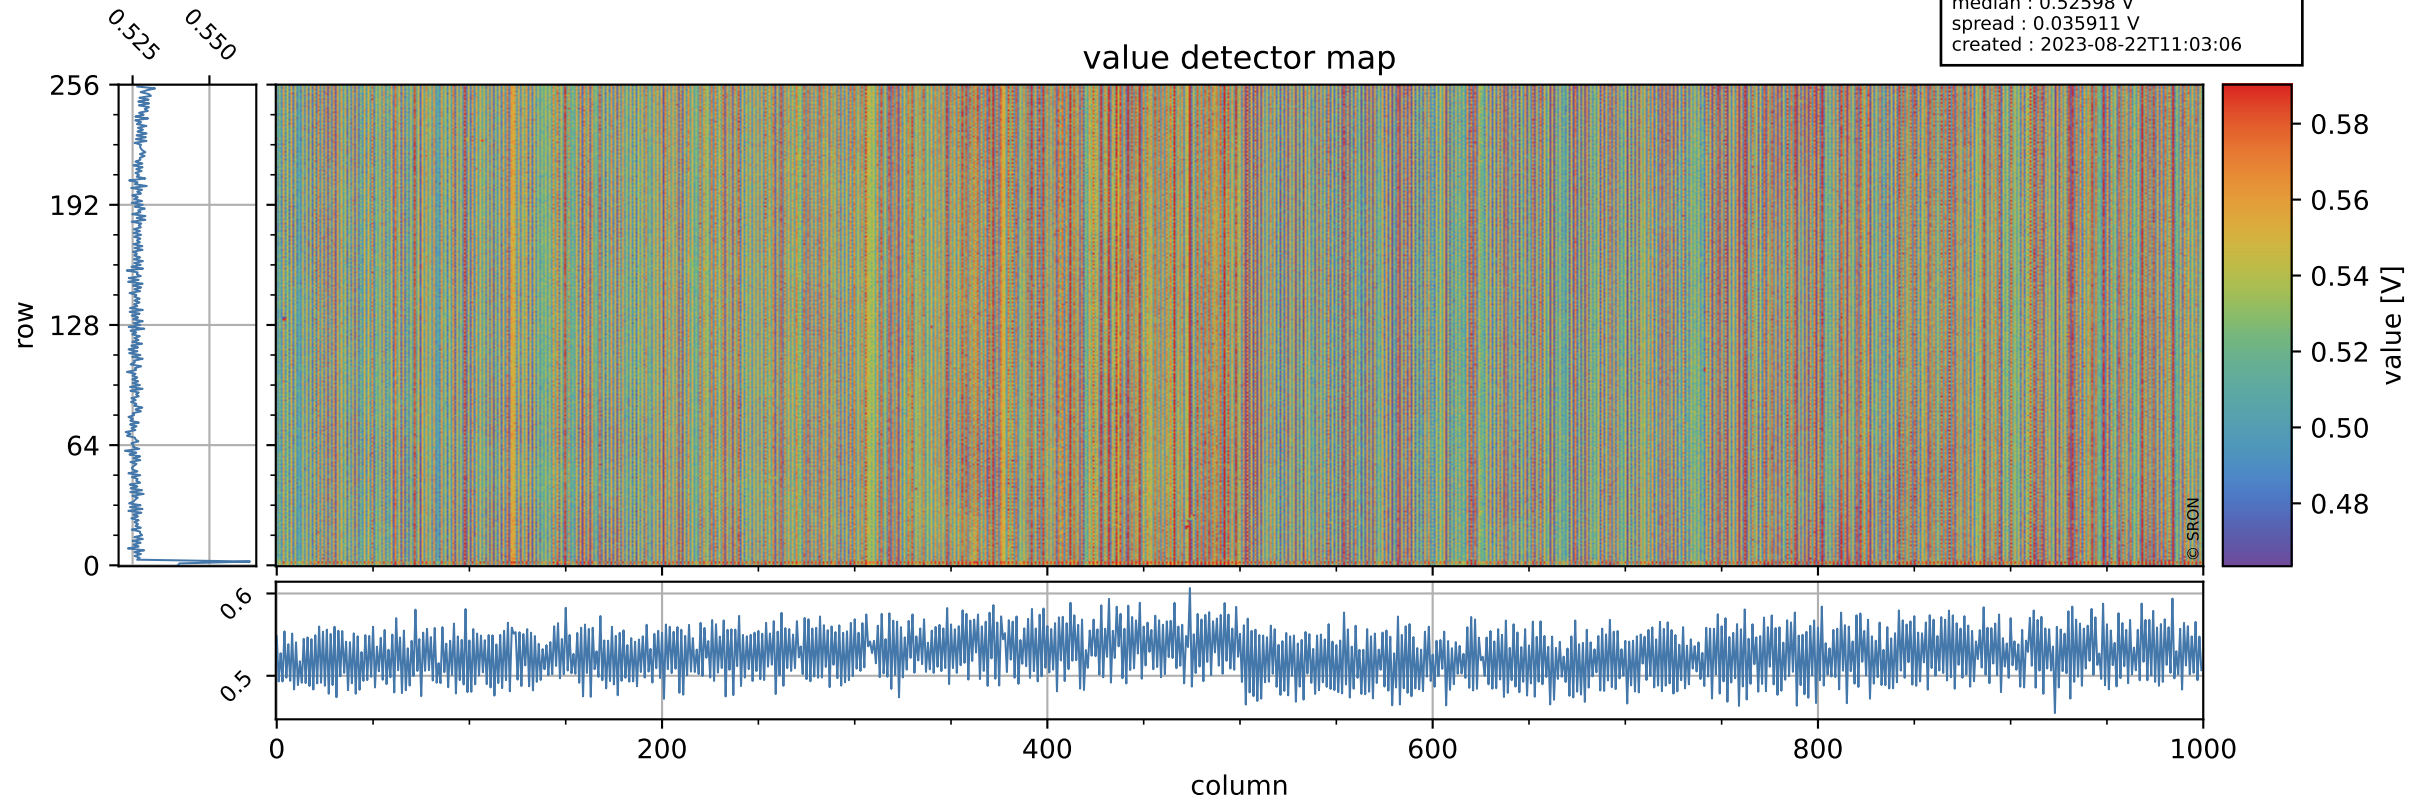

Tropomi SWIR offset (beta nominal)

orbits : 20 in [8002, 8047]
coverage : 2019-04-30 / 2019-05-03
median : 0.52598 V
spread : 0.035911 V
created : 2023-08-22T11:03:06

value detector map

Tropomi SWIR offset (beta nominal)

orbits : 20 in [8002, 8047]
coverage : 2019-04-30 / 2019-05-03
median : 32.644 μV
spread : 19.173 μV
created : 2023-08-22T11:03:06

Tropomi SWIR offset (beta nominal)

orbits : 20 in [8002, 8047]
coverage : 2019-04-30 / 2019-05-03
median : -0.043192 mV
spread : 0.33707 mV
created : 2023-08-22T11:03:06

value compared with SWIR offset CKD

Tropomi SWIR offset (beta nominal) ground-tracks of Sentinel-5P

orbits : 20 in [8002, 8047]
coverage : 2019-04-30 / 2019-05-03
created : 2023-08-22T11:03:07

Tropomi SWIR offset (beta nominal)

orbits : [1867, 8047]
coverage : 2018-02-20 / 2019-05-03
created : 2023-08-22T11:03:07

trend of detector median & temperatures