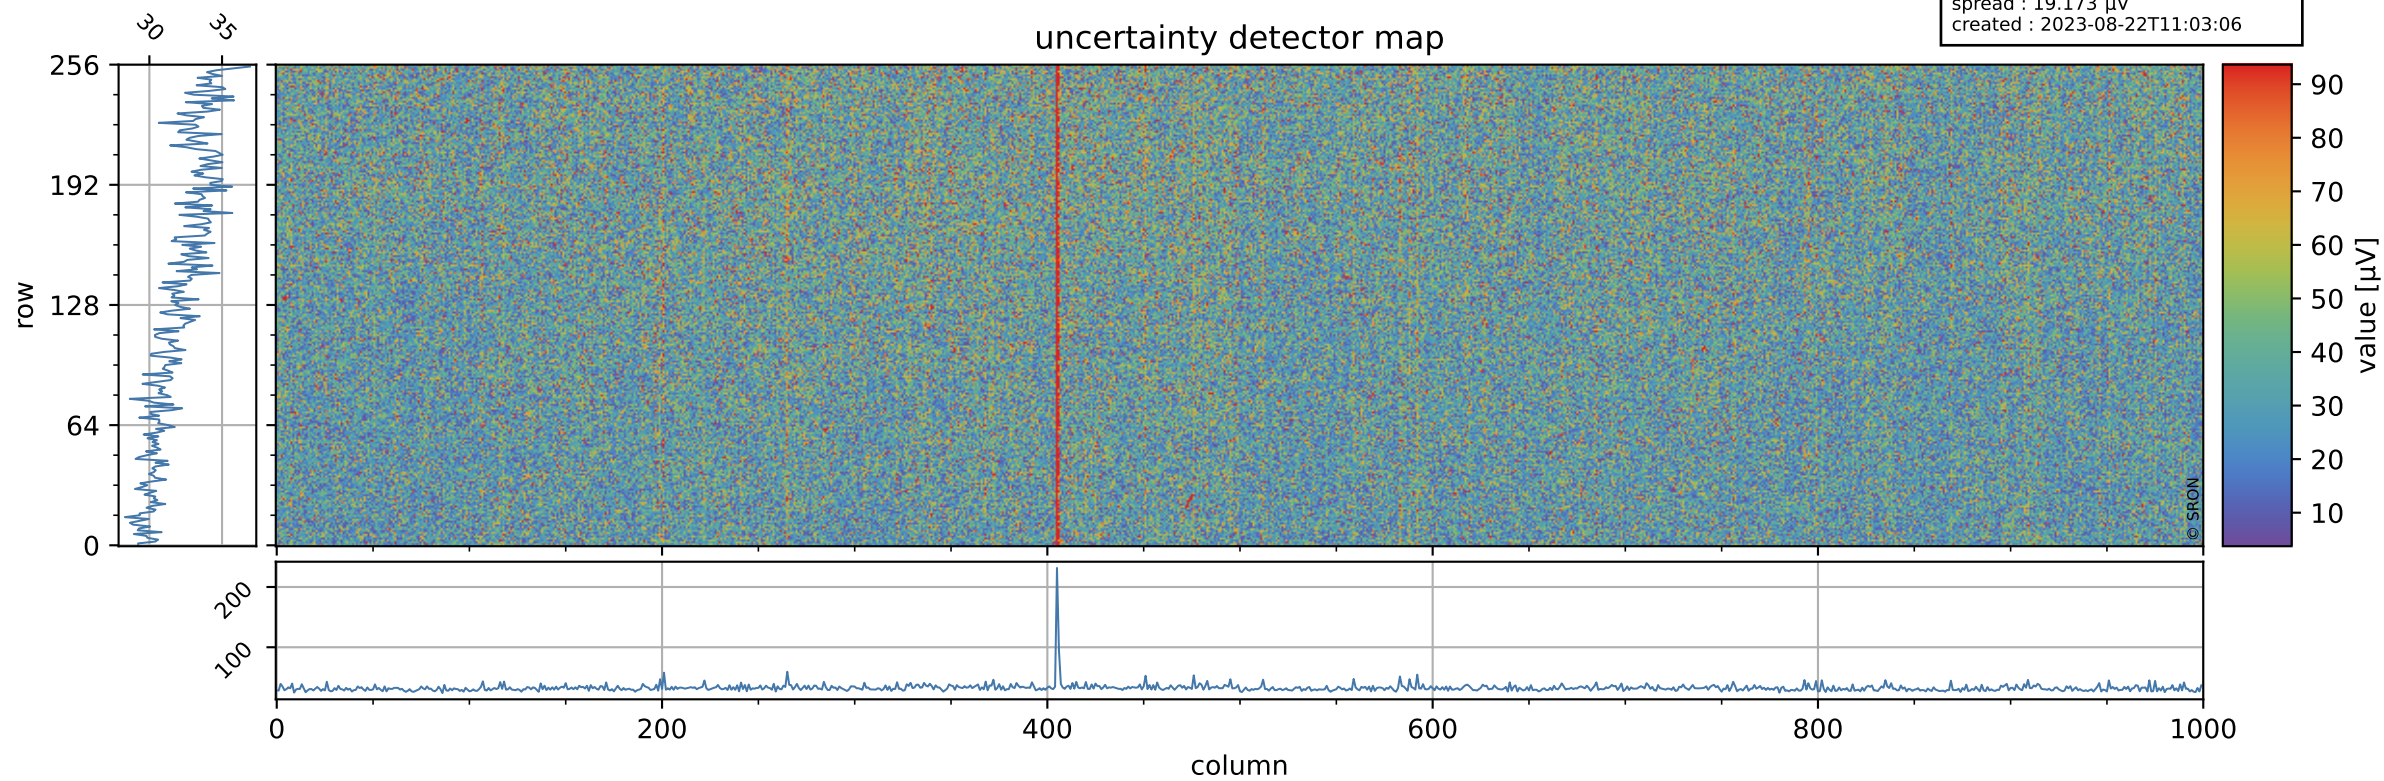

Tropomi SWIR offset (beta nominal)

orbits : 20 in [8002, 8047]
coverage : 2019-04-30 / 2019-05-03
median : 0.52598 V
spread : 0.035911 V
created : 2023-08-22T11:03:06

value detector map

Tropomi SWIR offset (beta nominal)

orbits : 20 in [8002, 8047]
coverage : 2019-04-30 / 2019-05-03
median : 32.644 μV
spread : 19.173 μV
created : 2023-08-22T11:03:06

Tropomi SWIR offset (beta nominal)

orbits : 20 in [8002, 8047]
coverage : 2019-04-30 / 2019-05-03
median : -0.043192 mV
spread : 0.33707 mV
created : 2023-08-22T11:03:06

value compared with SWIR offset CKD

Tropomi SWIR offset (beta nominal) ground-tracks of Sentinel-5P

orbits : 20 in [8002, 8047]
coverage : 2019-04-30 / 2019-05-03
created : 2023-08-22T11:03:07

Tropomi SWIR offset (beta nominal)

orbits : [1867, 8047]
coverage : 2018-02-20 / 2019-05-03
created : 2023-08-22T11:03:07

trend of detector median & temperatures