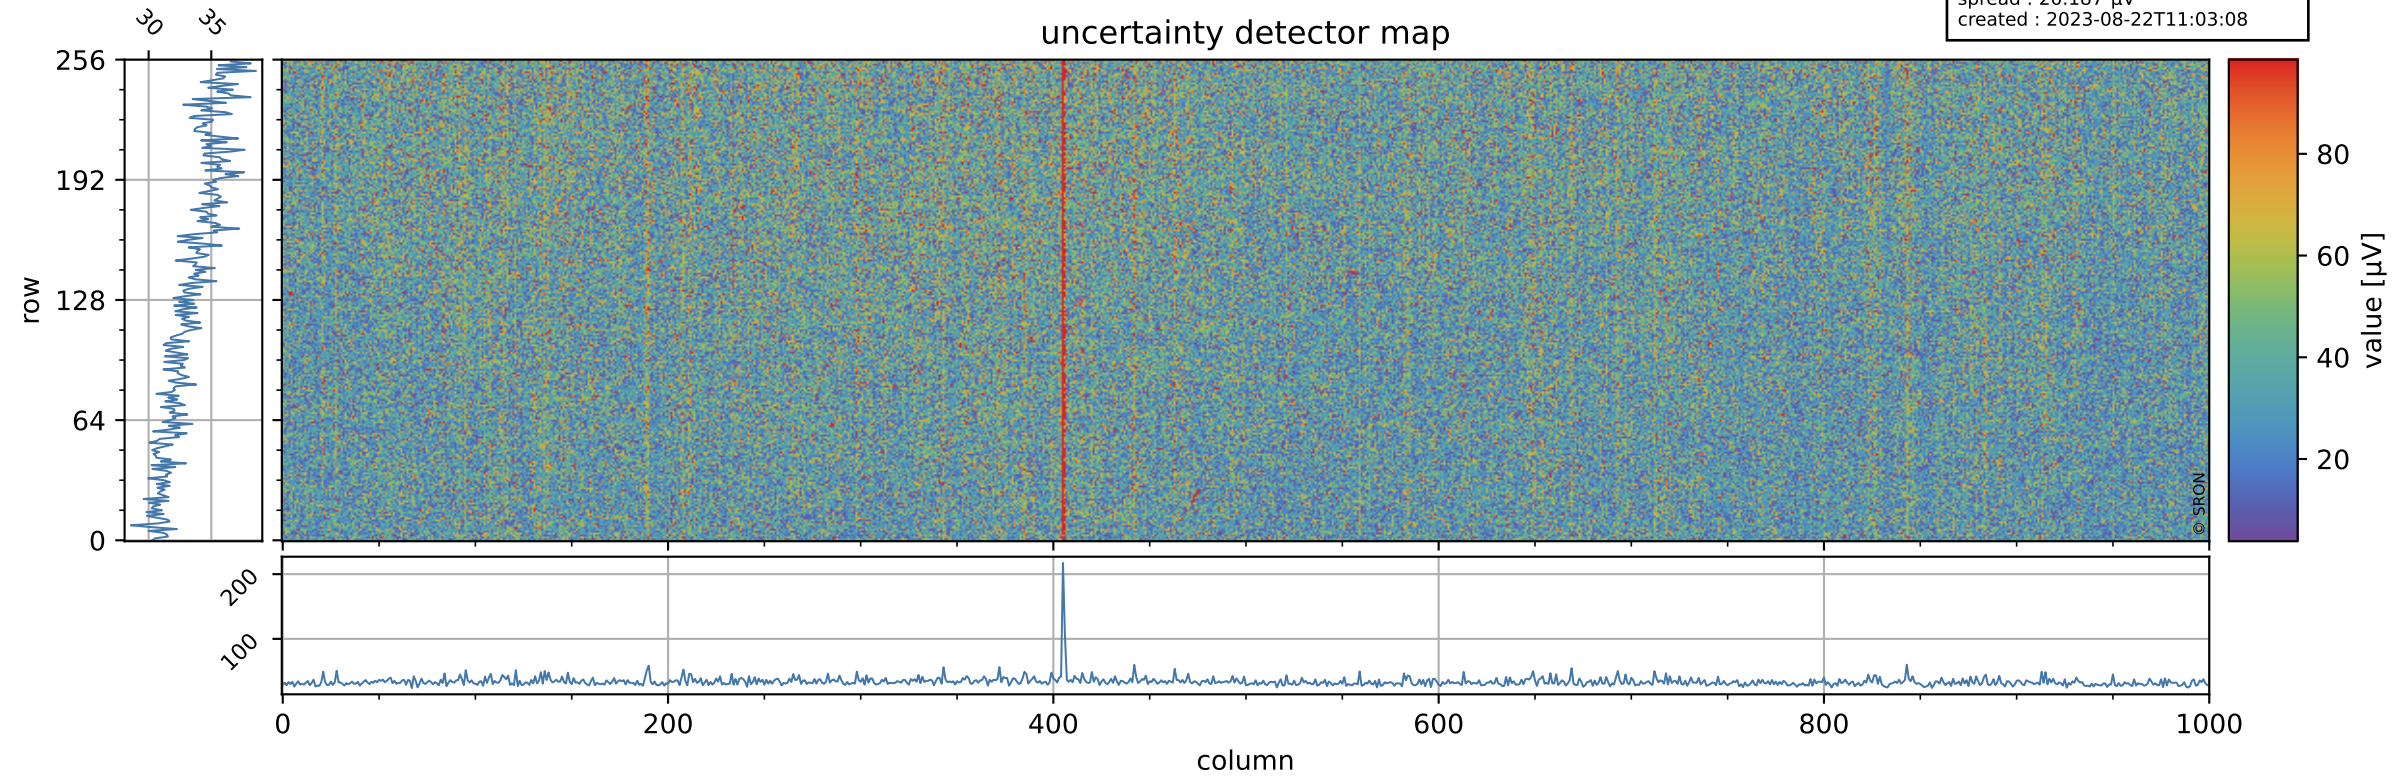

Tropomi SWIR offset (beta nominal)

orbits : 18 in [8047, 8092]
coverage : 2019-05-03 / 2019-05-06
median : 0.526 V
spread : 0.035912 V
created : 2023-08-22T11:03:08

value detector map

Tropomi SWIR offset (beta nominal)

orbits : 18 in [8047, 8092]
coverage : 2019-05-03 / 2019-05-06
median : 34.006 μV
spread : 20.187 μV
created : 2023-08-22T11:03:08

Tropomi SWIR offset (beta nominal)

orbits : 18 in [8047, 8092]
coverage : 2019-05-03 / 2019-05-06
median : -0.017212 mV
spread : 0.33304 mV
created : 2023-08-22T11:03:08

value compared with SWIR offset CKD

Tropomi SWIR offset (beta nominal) ground-tracks of Sentinel-5P

orbits : 18 in [8047, 8092]
coverage : 2019-05-03 / 2019-05-06
created : 2023-08-22T11:03:08

Tropomi SWIR offset (beta nominal)

orbits : [1867, 8092]
coverage : 2018-02-20 / 2019-05-06
created : 2023-08-22T11:03:09

trend of detector median & temperatures