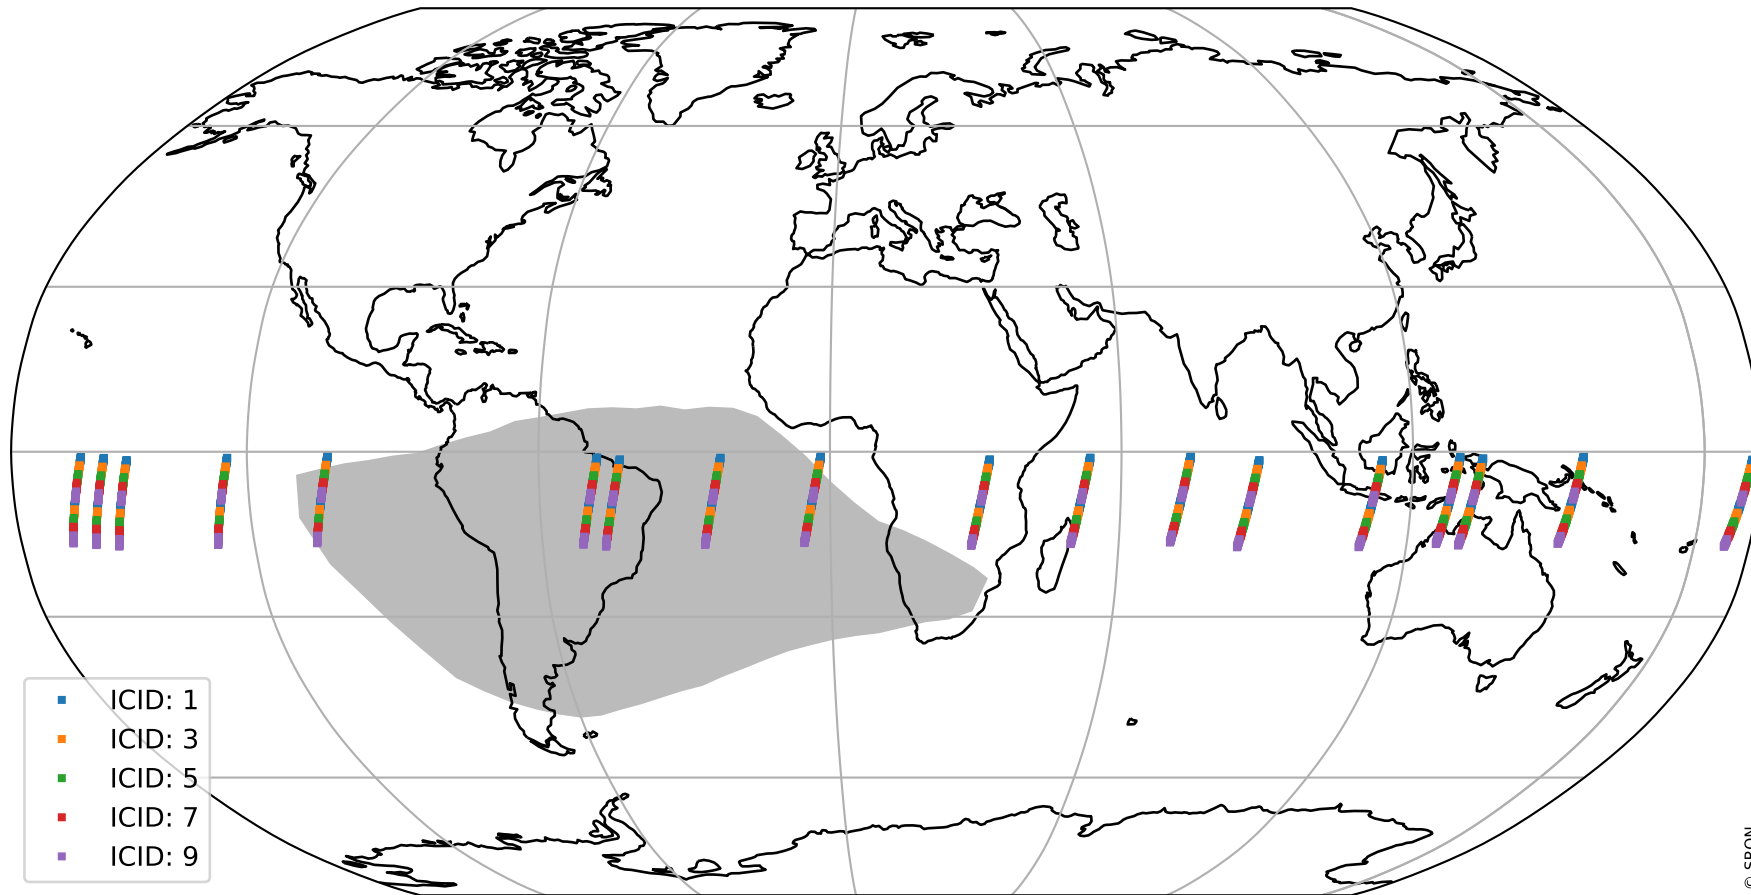

Tropomi SWIR offset (beta nominal)

orbits : 18 in [8047, 8092]
coverage : 2019-05-03 / 2019-05-06
median : 0.526 V
spread : 0.035912 V
created : 2023-08-22T11:03:08

value detector map

Tropomi SWIR offset (beta nominal)

orbits : 18 in [8047, 8092]
coverage : 2019-05-03 / 2019-05-06
median : 34.006 μV
spread : 20.187 μV
created : 2023-08-22T11:03:08

Tropomi SWIR offset (beta nominal)

orbits : 18 in [8047, 8092]
coverage : 2019-05-03 / 2019-05-06
median : -0.017212 mV
spread : 0.33304 mV
created : 2023-08-22T11:03:08

value compared with SWIR offset CKD

Tropomi SWIR offset (beta nominal) ground-tracks of Sentinel-5P

orbits : 18 in [8047, 8092]
coverage : 2019-05-03 / 2019-05-06
created : 2023-08-22T11:03:08

Tropomi SWIR offset (beta nominal)

orbits : [1867, 8092]
coverage : 2018-02-20 / 2019-05-06
created : 2023-08-22T11:03:09

trend of detector median & temperatures