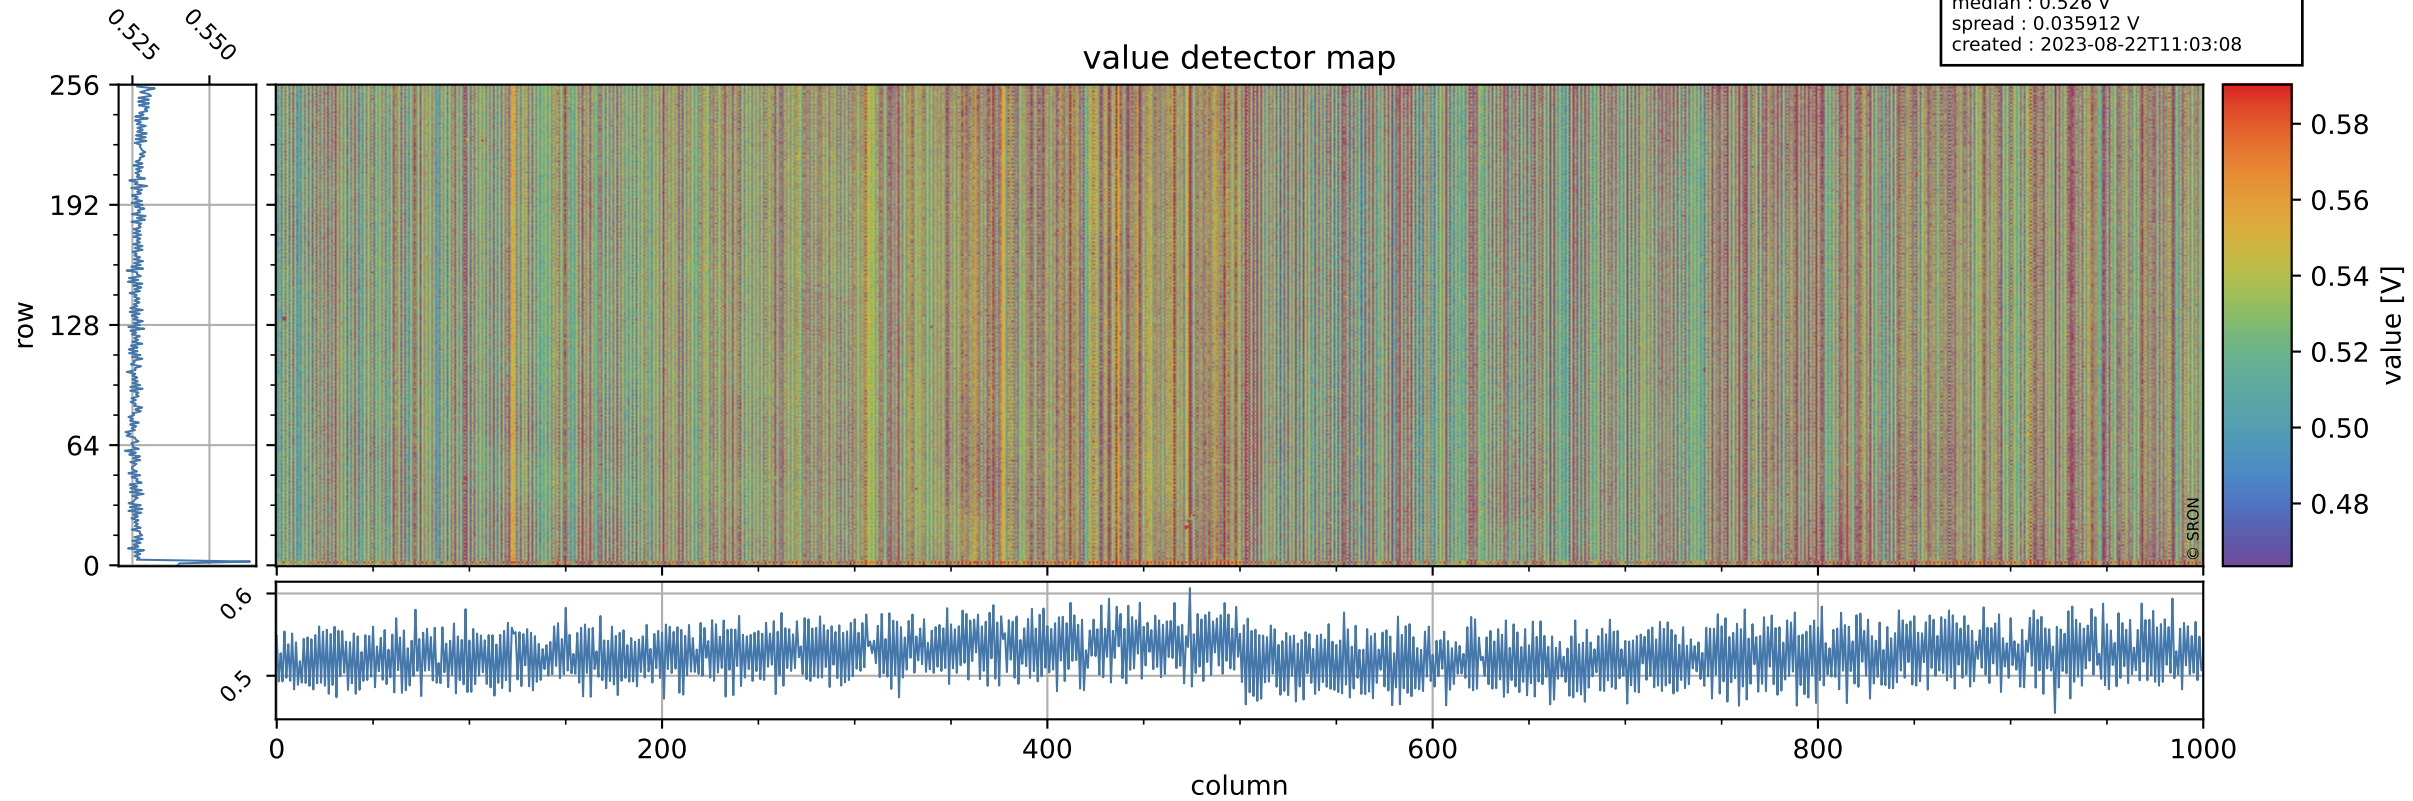

Tropomi SWIR offset (beta nominal)

orbits : 18 in [8047, 8092]
coverage : 2019-05-03 / 2019-05-06
median : 0.526 V
spread : 0.035912 V
created : 2023-08-22T11:03:08

value detector map

Tropomi SWIR offset (beta nominal)

orbits : 18 in [8047, 8092]
coverage : 2019-05-03 / 2019-05-06
median : 34.006 μV
spread : 20.187 μV
created : 2023-08-22T11:03:08

Tropomi SWIR offset (beta nominal)

orbits : 18 in [8047, 8092]
coverage : 2019-05-03 / 2019-05-06
median : -0.017212 mV
spread : 0.33304 mV
created : 2023-08-22T11:03:08

value compared with SWIR offset CKD

Tropomi SWIR offset (beta nominal) ground-tracks of Sentinel-5P

orbits : 18 in [8047, 8092]
coverage : 2019-05-03 / 2019-05-06
created : 2023-08-22T11:03:08

Tropomi SWIR offset (beta nominal)

orbits : [1867, 8092]
coverage : 2018-02-20 / 2019-05-06
created : 2023-08-22T11:03:09

trend of detector median & temperatures