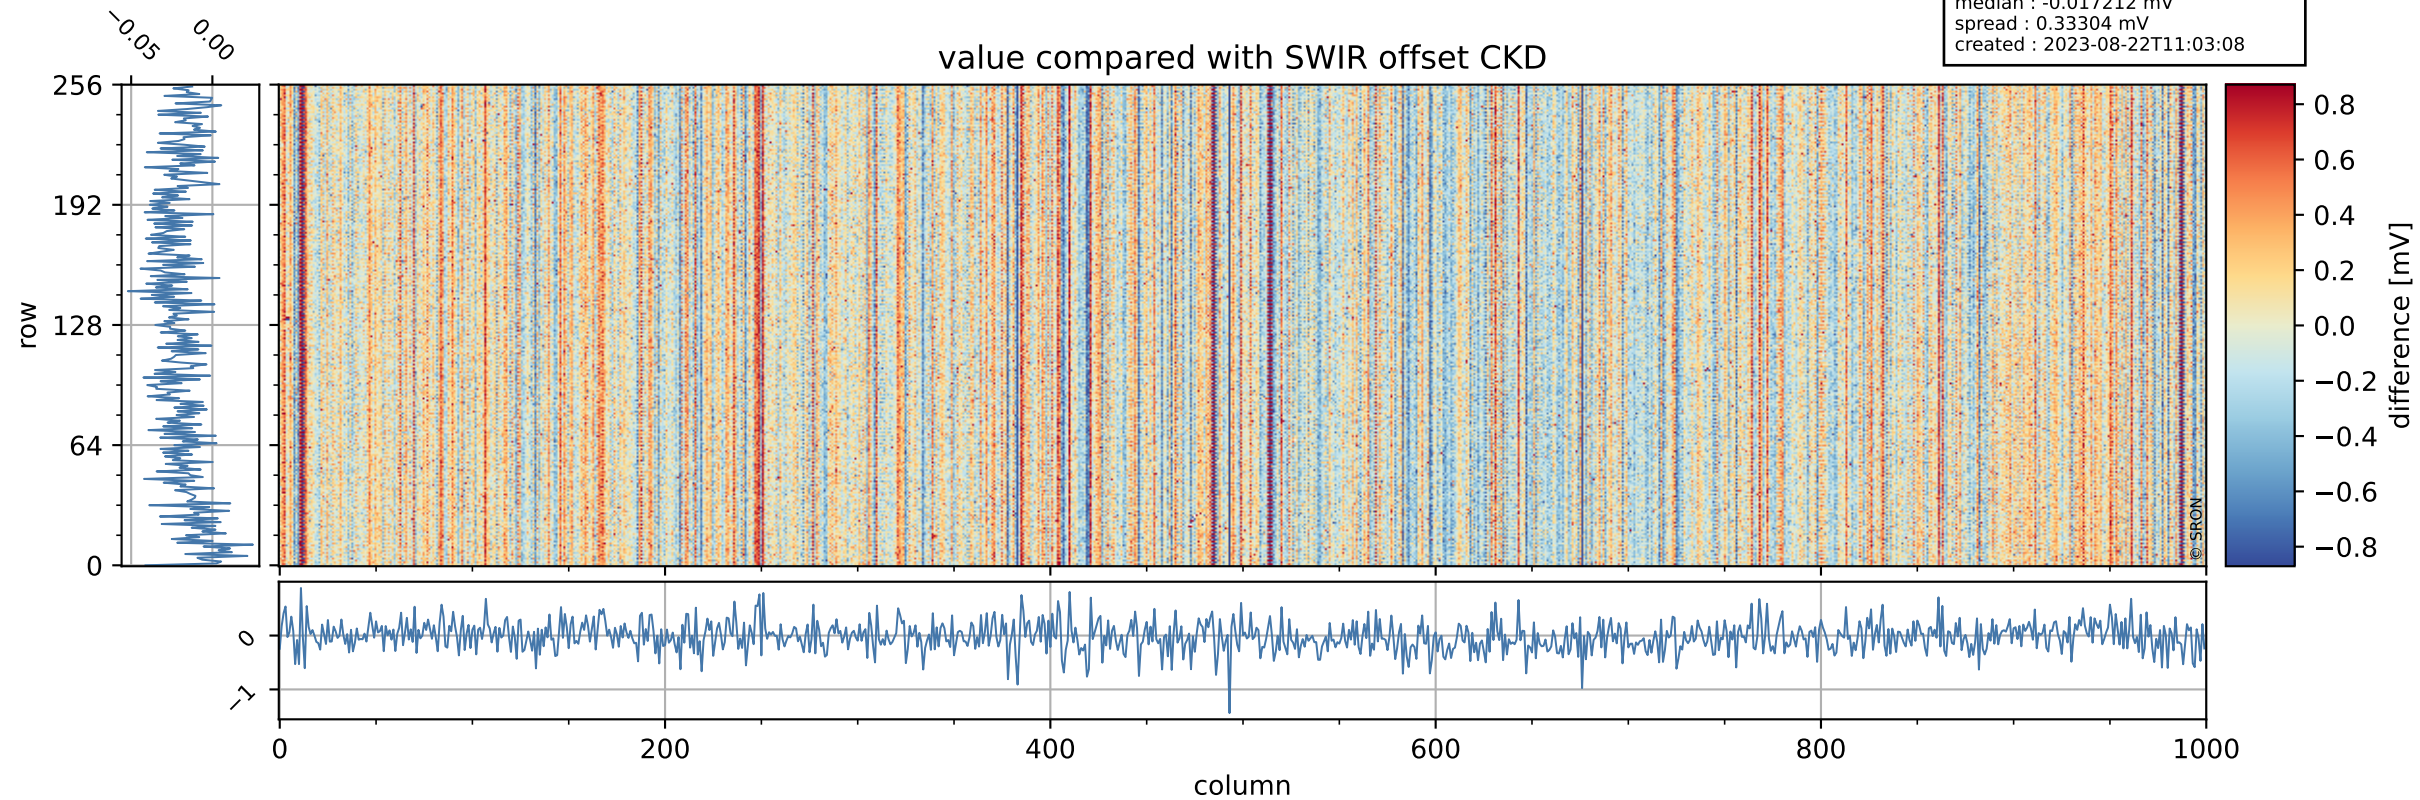

Tropomi SWIR offset (beta nominal)

orbits : 18 in [8047, 8092]
coverage : 2019-05-03 / 2019-05-06
median : 0.526 V
spread : 0.035912 V
created : 2023-08-22T11:03:08

value detector map

Tropomi SWIR offset (beta nominal)

orbits : 18 in [8047, 8092]
coverage : 2019-05-03 / 2019-05-06
median : 34.006 μV
spread : 20.187 μV
created : 2023-08-22T11:03:08

Tropomi SWIR offset (beta nominal)

orbits : 18 in [8047, 8092]
coverage : 2019-05-03 / 2019-05-06
median : -0.017212 mV
spread : 0.33304 mV
created : 2023-08-22T11:03:08

value compared with SWIR offset CKD

Tropomi SWIR offset (beta nominal) ground-tracks of Sentinel-5P

orbits : 18 in [8047, 8092]
coverage : 2019-05-03 / 2019-05-06
created : 2023-08-22T11:03:08

Tropomi SWIR offset (beta nominal)

orbits : [1867, 8092]
coverage : 2018-02-20 / 2019-05-06
created : 2023-08-22T11:03:09

trend of detector median & temperatures