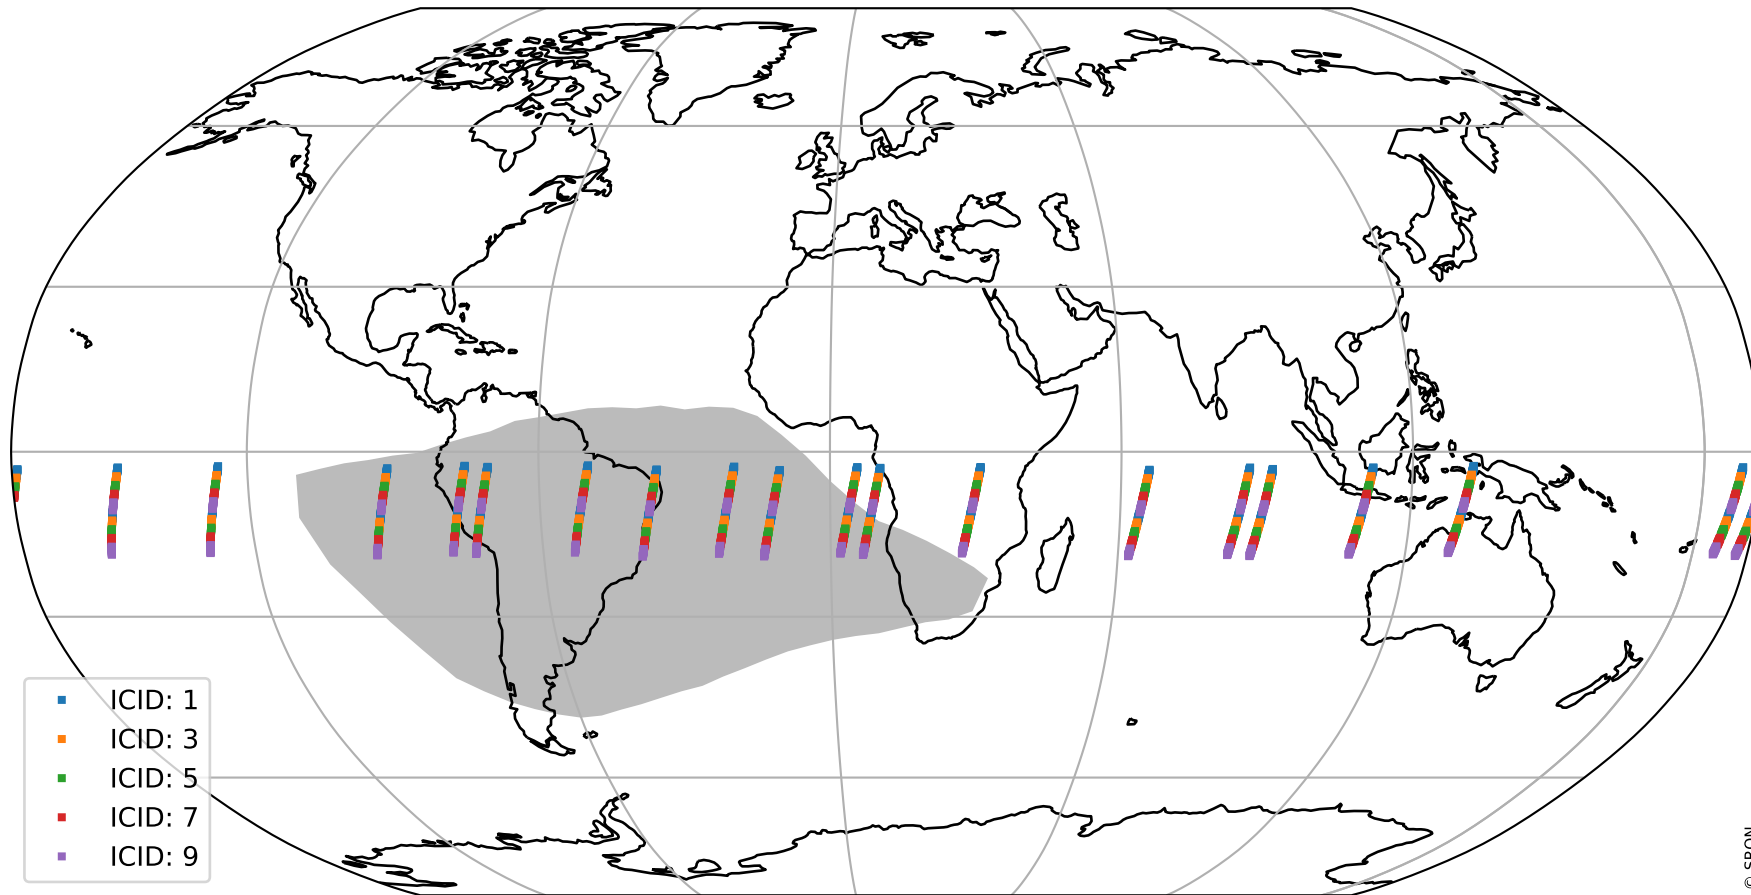

Tropomi SWIR offset (beta nominal)

orbits : 19 in [8137, 8182]
coverage : 2019-05-10 / 2019-05-13
median : 0.526 V
spread : 0.035909 V
created : 2023-08-22T11:03:11

value detector map

Tropomi SWIR offset (beta nominal)

orbits : 19 in [8137, 8182]
coverage : 2019-05-10 / 2019-05-13
median : 0.035621 mV
spread : 0.020789 mV
created : 2023-08-22T11:03:12

Tropomi SWIR offset (beta nominal)

orbits : 19 in [8137, 8182]
coverage : 2019-05-10 / 2019-05-13
median : -0.022102 mV
spread : 0.33767 mV
created : 2023-08-22T11:03:12

value compared with SWIR offset CKD

Tropomi SWIR offset (beta nominal) ground-tracks of Sentinel-5P

orbits : 19 in [8137, 8182]
coverage : 2019-05-10 / 2019-05-13
created : 2023-08-22T11:03:12

Tropomi SWIR offset (beta nominal)

orbits : [1867, 8182]
coverage : 2018-02-20 / 2019-05-13
created : 2023-08-22T11:03:13

trend of detector median & temperatures