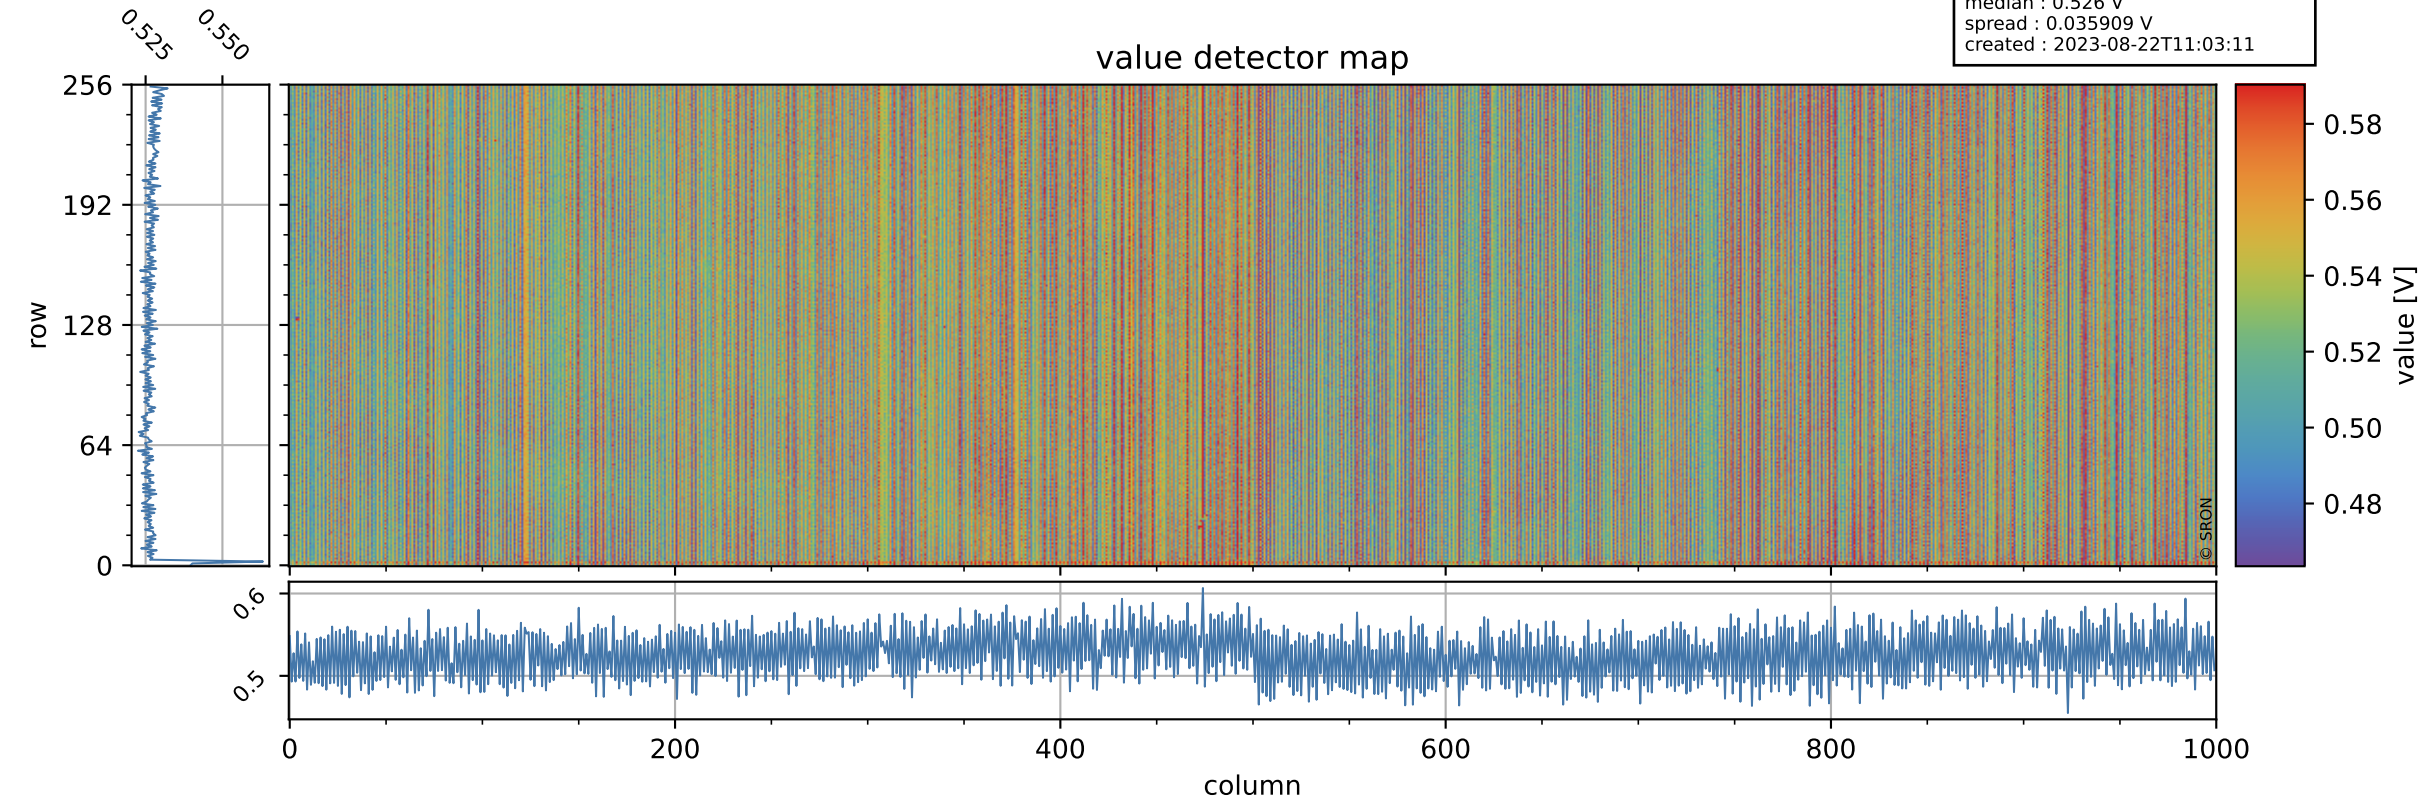

Tropomi SWIR offset (beta nominal)

orbits : 19 in [8137, 8182]
coverage : 2019-05-10 / 2019-05-13
median : 0.526 V
spread : 0.035909 V
created : 2023-08-22T11:03:11

value detector map

Tropomi SWIR offset (beta nominal)

orbits : 19 in [8137, 8182]
coverage : 2019-05-10 / 2019-05-13
median : 0.035621 mV
spread : 0.020789 mV
created : 2023-08-22T11:03:12

Tropomi SWIR offset (beta nominal)

orbits : 19 in [8137, 8182]
coverage : 2019-05-10 / 2019-05-13
median : -0.022102 mV
spread : 0.33767 mV
created : 2023-08-22T11:03:12

value compared with SWIR offset CKD

Tropomi SWIR offset (beta nominal) ground-tracks of Sentinel-5P

orbits : 19 in [8137, 8182]
coverage : 2019-05-10 / 2019-05-13
created : 2023-08-22T11:03:12

Tropomi SWIR offset (beta nominal)

orbits : [1867, 8182]
coverage : 2018-02-20 / 2019-05-13
created : 2023-08-22T11:03:13

trend of detector median & temperatures