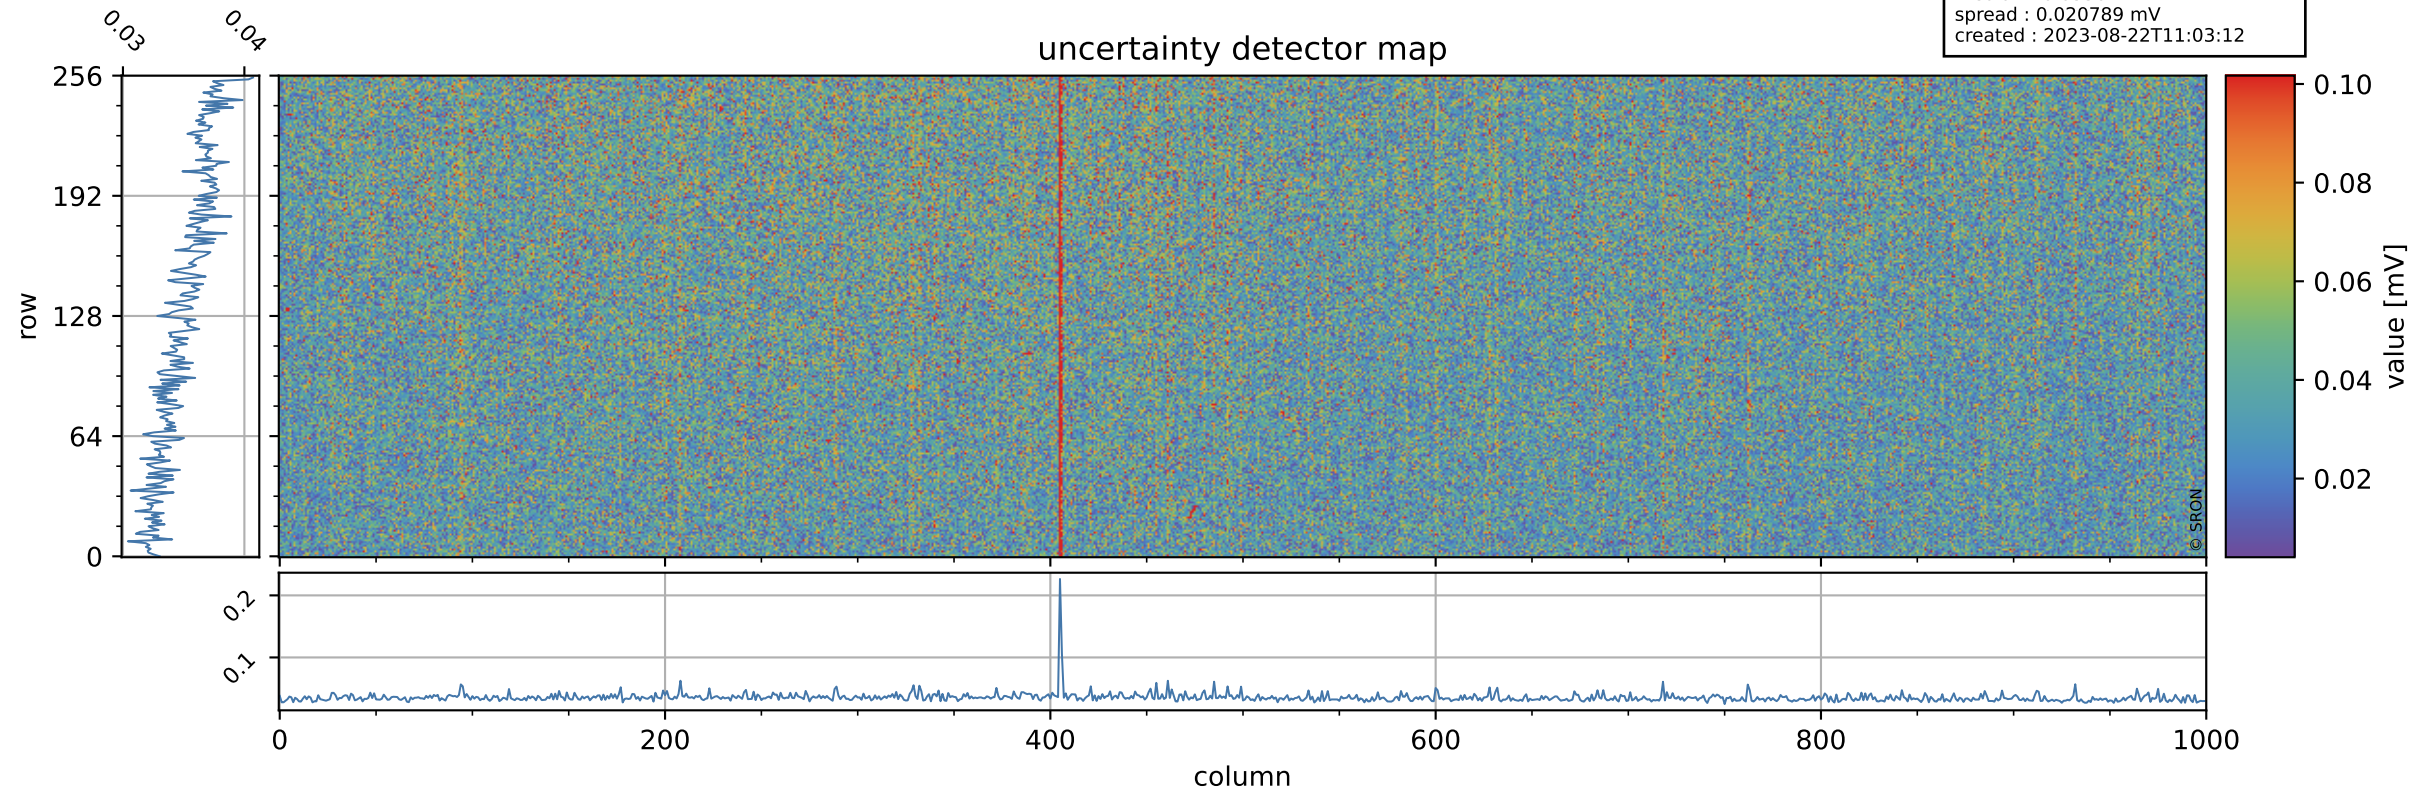

Tropomi SWIR offset (beta nominal)

orbits : 19 in [8137, 8182]
coverage : 2019-05-10 / 2019-05-13
median : 0.526 V
spread : 0.035909 V
created : 2023-08-22T11:03:11

value detector map

Tropomi SWIR offset (beta nominal)

orbits : 19 in [8137, 8182]
coverage : 2019-05-10 / 2019-05-13
median : 0.035621 mV
spread : 0.020789 mV
created : 2023-08-22T11:03:12

Tropomi SWIR offset (beta nominal)

orbits : 19 in [8137, 8182]
coverage : 2019-05-10 / 2019-05-13
median : -0.022102 mV
spread : 0.33767 mV
created : 2023-08-22T11:03:12

value compared with SWIR offset CKD

Tropomi SWIR offset (beta nominal) ground-tracks of Sentinel-5P

orbits : 19 in [8137, 8182]
coverage : 2019-05-10 / 2019-05-13
created : 2023-08-22T11:03:12

Tropomi SWIR offset (beta nominal)

orbits : [1867, 8182]
coverage : 2018-02-20 / 2019-05-13
created : 2023-08-22T11:03:13

trend of detector median & temperatures