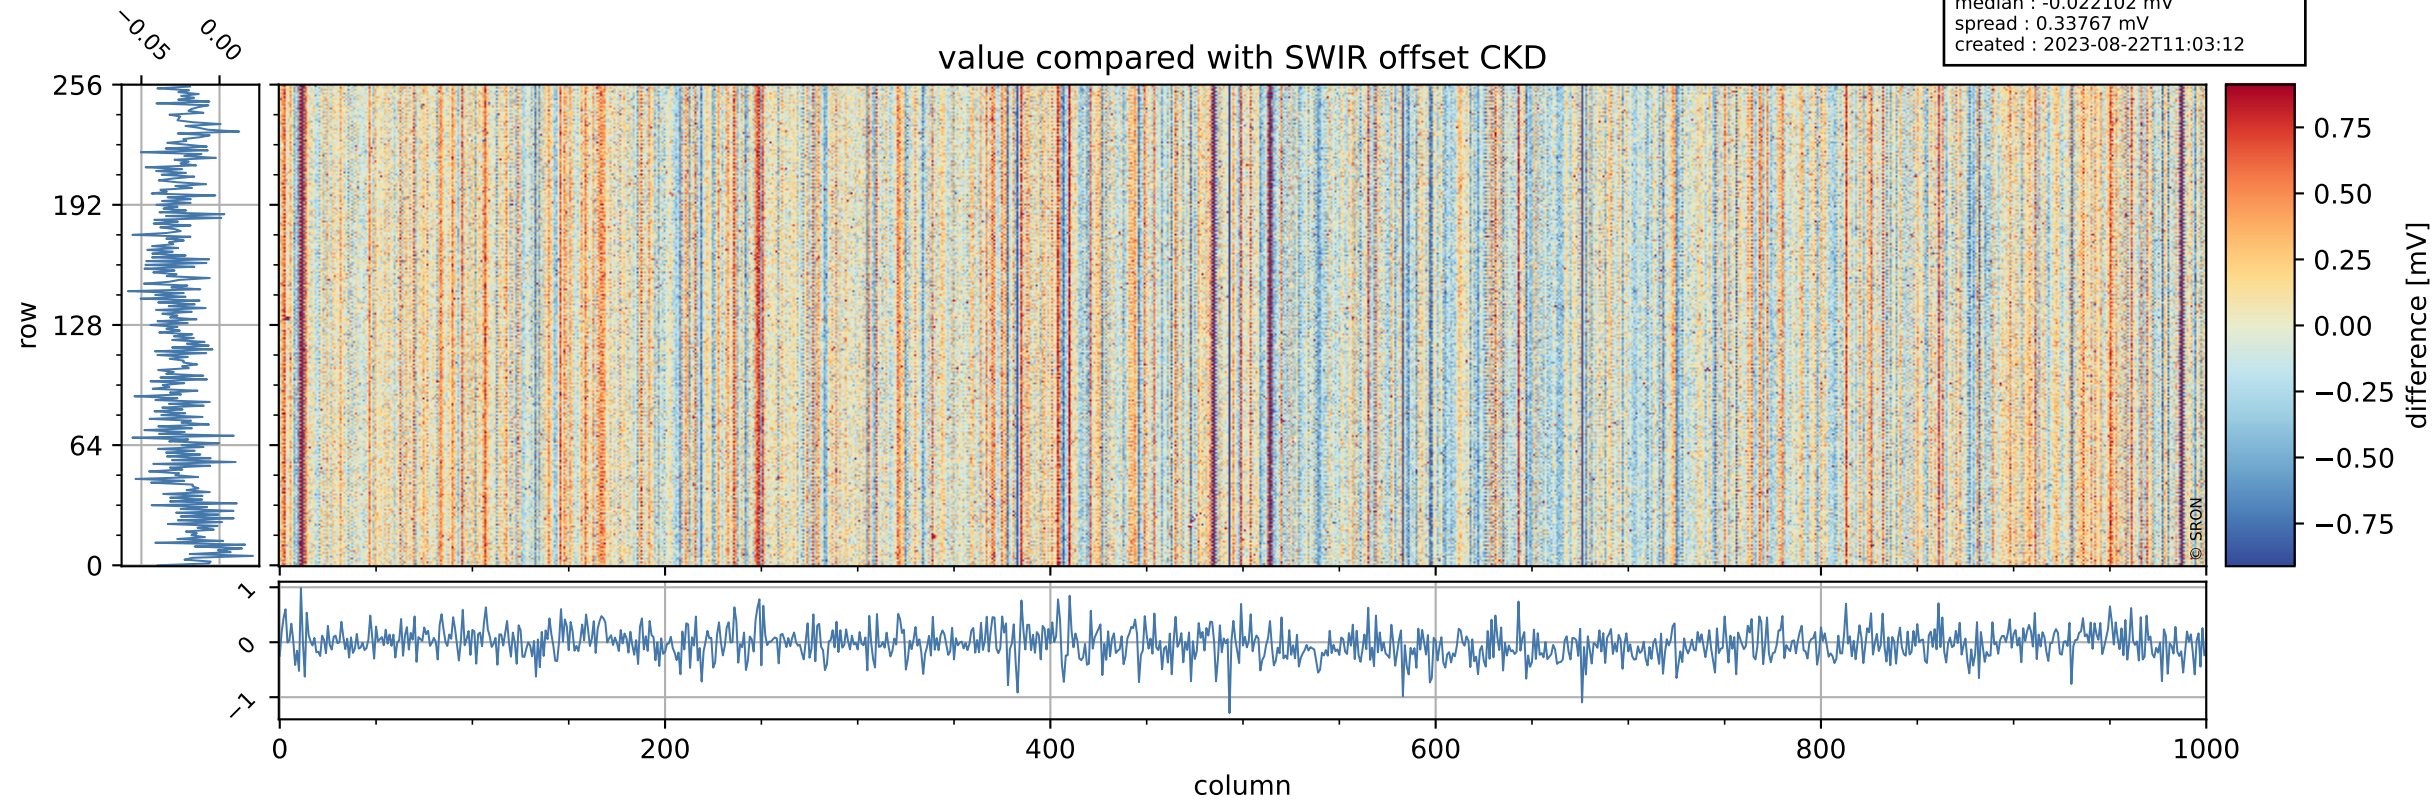

Tropomi SWIR offset (beta nominal)

orbits : 19 in [8137, 8182]
coverage : 2019-05-10 / 2019-05-13
median : 0.526 V
spread : 0.035909 V
created : 2023-08-22T11:03:11

value detector map

Tropomi SWIR offset (beta nominal)

orbits : 19 in [8137, 8182]
coverage : 2019-05-10 / 2019-05-13
median : 0.035621 mV
spread : 0.020789 mV
created : 2023-08-22T11:03:12

Tropomi SWIR offset (beta nominal)

orbits : 19 in [8137, 8182]
coverage : 2019-05-10 / 2019-05-13
median : -0.022102 mV
spread : 0.33767 mV
created : 2023-08-22T11:03:12

value compared with SWIR offset CKD

Tropomi SWIR offset (beta nominal) ground-tracks of Sentinel-5P

orbits : 19 in [8137, 8182]
coverage : 2019-05-10 / 2019-05-13
created : 2023-08-22T11:03:12

Tropomi SWIR offset (beta nominal)

orbits : [1867, 8182]
coverage : 2018-02-20 / 2019-05-13
created : 2023-08-22T11:03:13

trend of detector median & temperatures