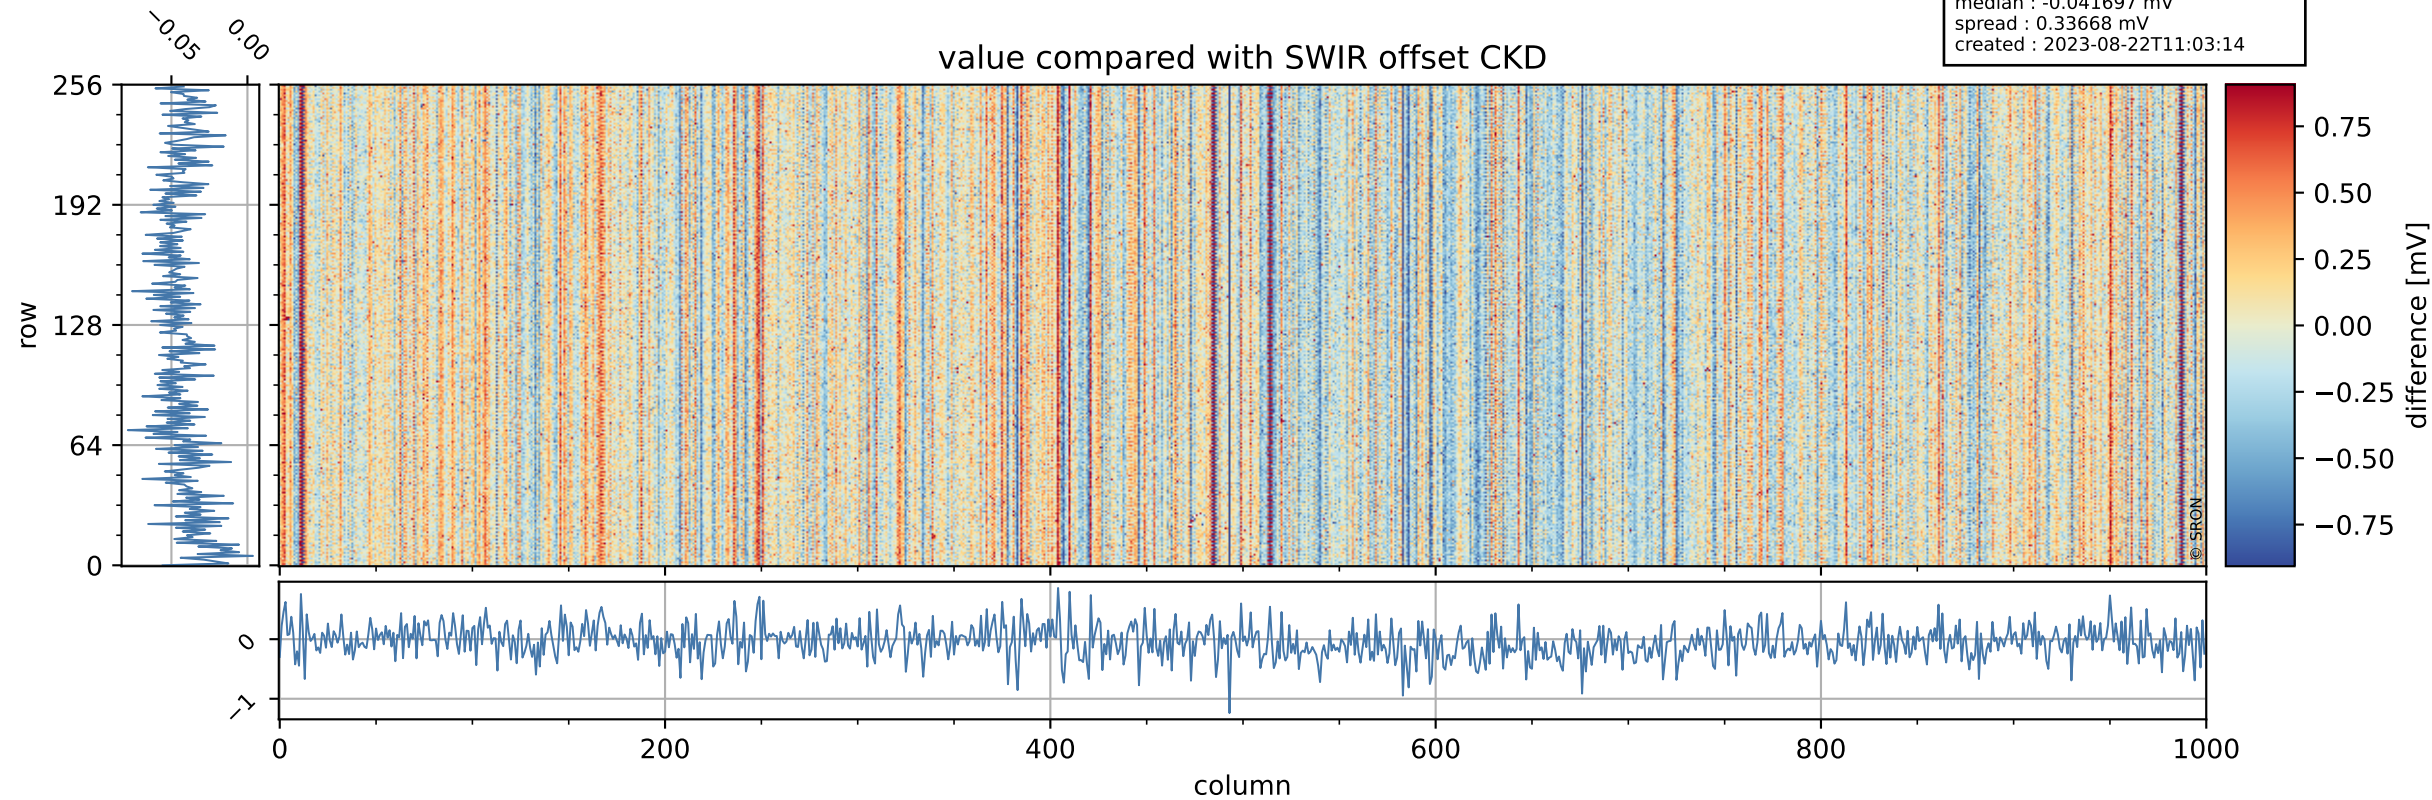

Tropomi SWIR offset (beta nominal)

orbits : 20 in [8182, 8227]
coverage : 2019-05-13 / 2019-05-16
median : 0.52598 V
spread : 0.035912 V
created : 2023-08-22T11:03:13

value detector map

Tropomi SWIR offset (beta nominal)

orbits : 20 in [8182, 8227]
coverage : 2019-05-13 / 2019-05-16
median : 33.268 μV
spread : 19.519 μV
created : 2023-08-22T11:03:14

Tropomi SWIR offset (beta nominal)

orbits : 20 in [8182, 8227]
coverage : 2019-05-13 / 2019-05-16
median : -0.041697 mV
spread : 0.33668 mV
created : 2023-08-22T11:03:14

value compared with SWIR offset CKD

Tropomi SWIR offset (beta nominal) ground-tracks of Sentinel-5P

orbits : 20 in [8182, 8227]
coverage : 2019-05-13 / 2019-05-16
created : 2023-08-22T11:03:14

Tropomi SWIR offset (beta nominal)

orbits : [1867, 8227]
coverage : 2018-02-20 / 2019-05-16
created : 2023-08-22T11:03:14

trend of detector median & temperatures