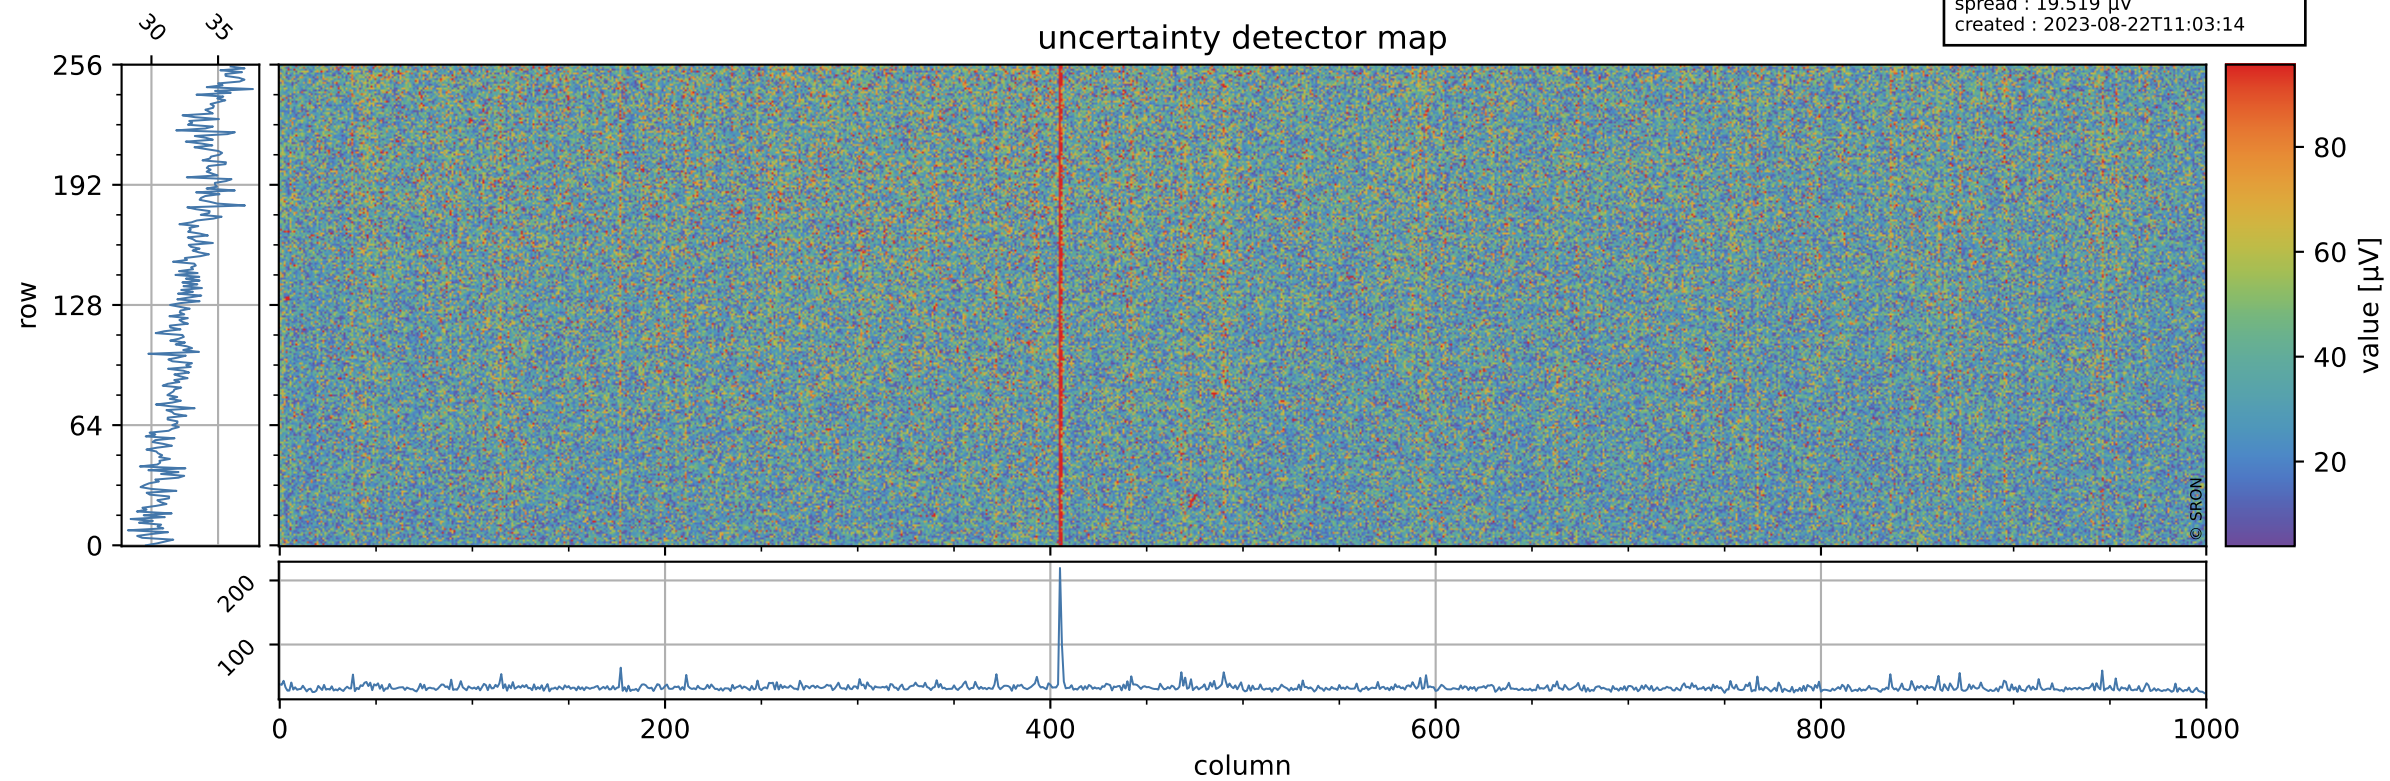

Tropomi SWIR offset (beta nominal)

orbits : 20 in [8182, 8227]
coverage : 2019-05-13 / 2019-05-16
median : 0.52598 V
spread : 0.035912 V
created : 2023-08-22T11:03:13

value detector map

Tropomi SWIR offset (beta nominal)

orbits : 20 in [8182, 8227]
coverage : 2019-05-13 / 2019-05-16
median : 33.268 μV
spread : 19.519 μV
created : 2023-08-22T11:03:14

Tropomi SWIR offset (beta nominal)

orbits : 20 in [8182, 8227]
coverage : 2019-05-13 / 2019-05-16
median : -0.041697 mV
spread : 0.33668 mV
created : 2023-08-22T11:03:14

value compared with SWIR offset CKD

Tropomi SWIR offset (beta nominal) ground-tracks of Sentinel-5P

orbits : 20 in [8182, 8227]
coverage : 2019-05-13 / 2019-05-16
created : 2023-08-22T11:03:14

Tropomi SWIR offset (beta nominal)

orbits : [1867, 8227]
coverage : 2018-02-20 / 2019-05-16
created : 2023-08-22T11:03:14

trend of detector median & temperatures