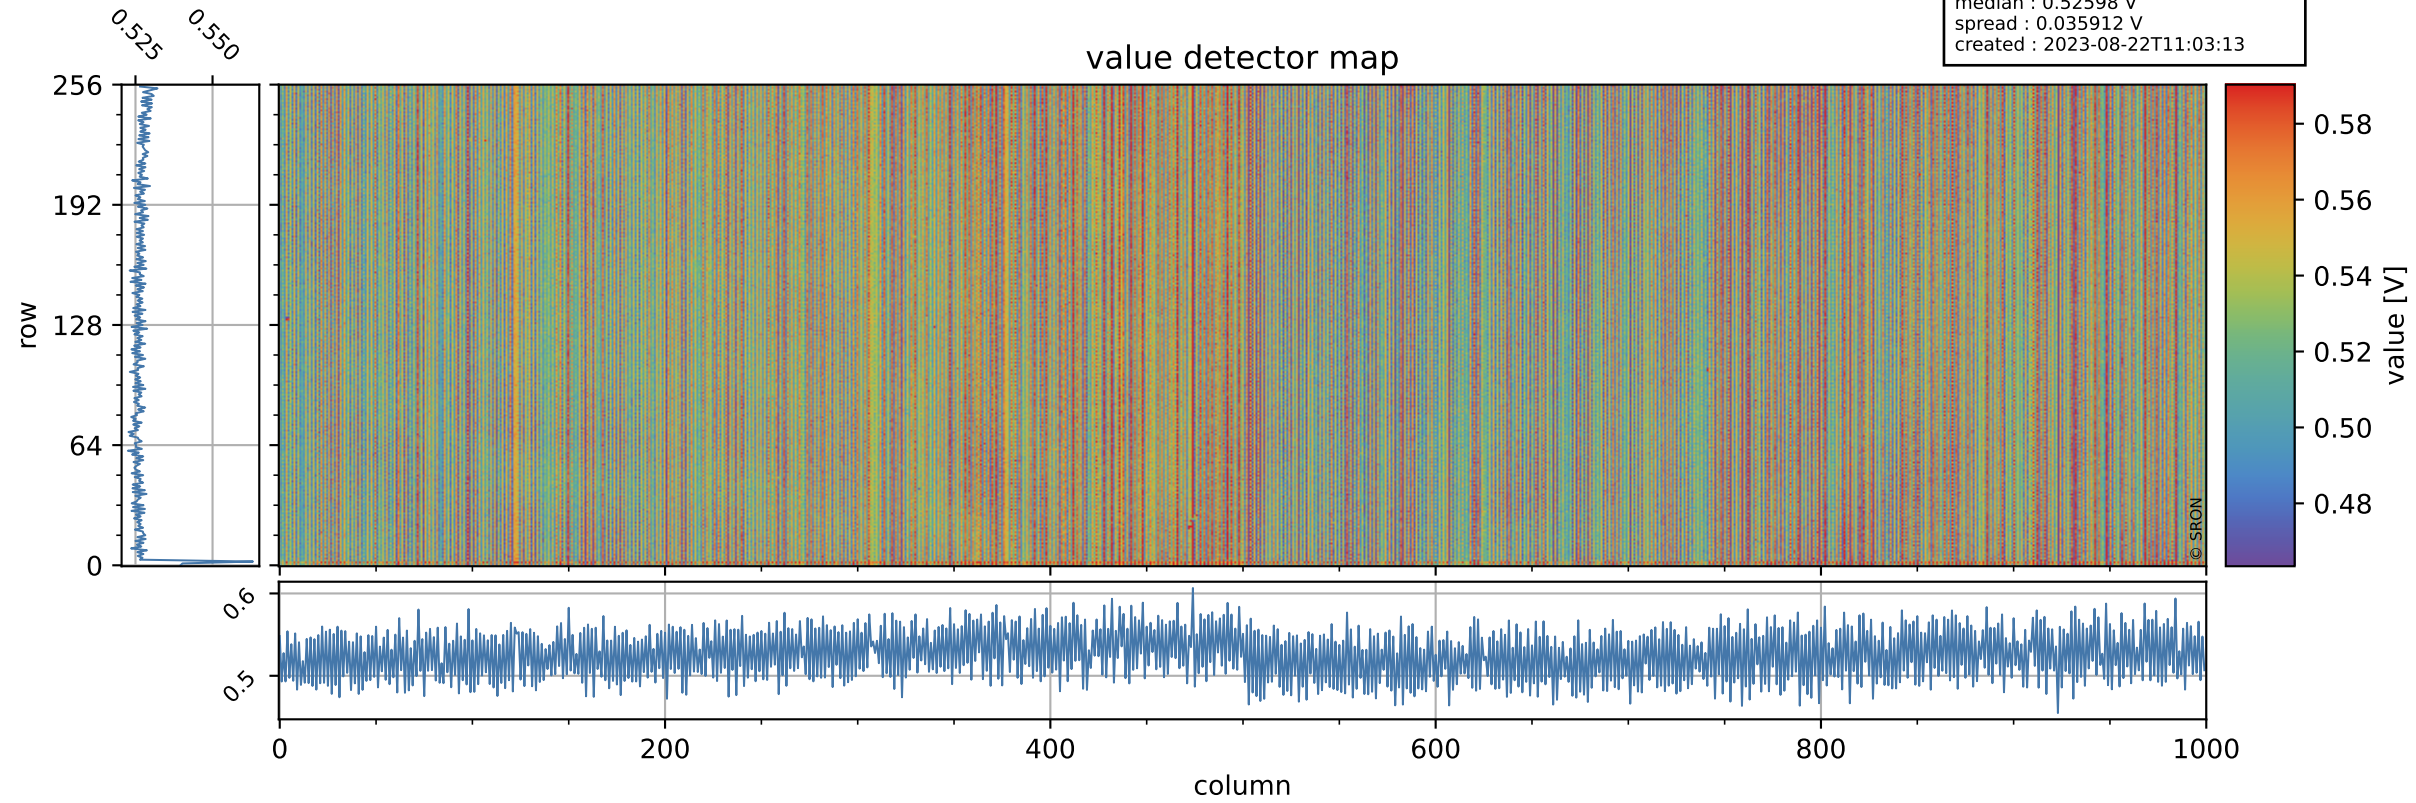

Tropomi SWIR offset (beta nominal)

orbits : 20 in [8182, 8227]
coverage : 2019-05-13 / 2019-05-16
median : 0.52598 V
spread : 0.035912 V
created : 2023-08-22T11:03:13

value detector map

Tropomi SWIR offset (beta nominal)

orbits : 20 in [8182, 8227]
coverage : 2019-05-13 / 2019-05-16
median : 33.268 μV
spread : 19.519 μV
created : 2023-08-22T11:03:14

Tropomi SWIR offset (beta nominal)

orbits : 20 in [8182, 8227]
coverage : 2019-05-13 / 2019-05-16
median : -0.041697 mV
spread : 0.33668 mV
created : 2023-08-22T11:03:14

value compared with SWIR offset CKD

Tropomi SWIR offset (beta nominal) ground-tracks of Sentinel-5P

orbits : 20 in [8182, 8227]
coverage : 2019-05-13 / 2019-05-16
created : 2023-08-22T11:03:14

Tropomi SWIR offset (beta nominal)

orbits : [1867, 8227]
coverage : 2018-02-20 / 2019-05-16
created : 2023-08-22T11:03:14

trend of detector median & temperatures