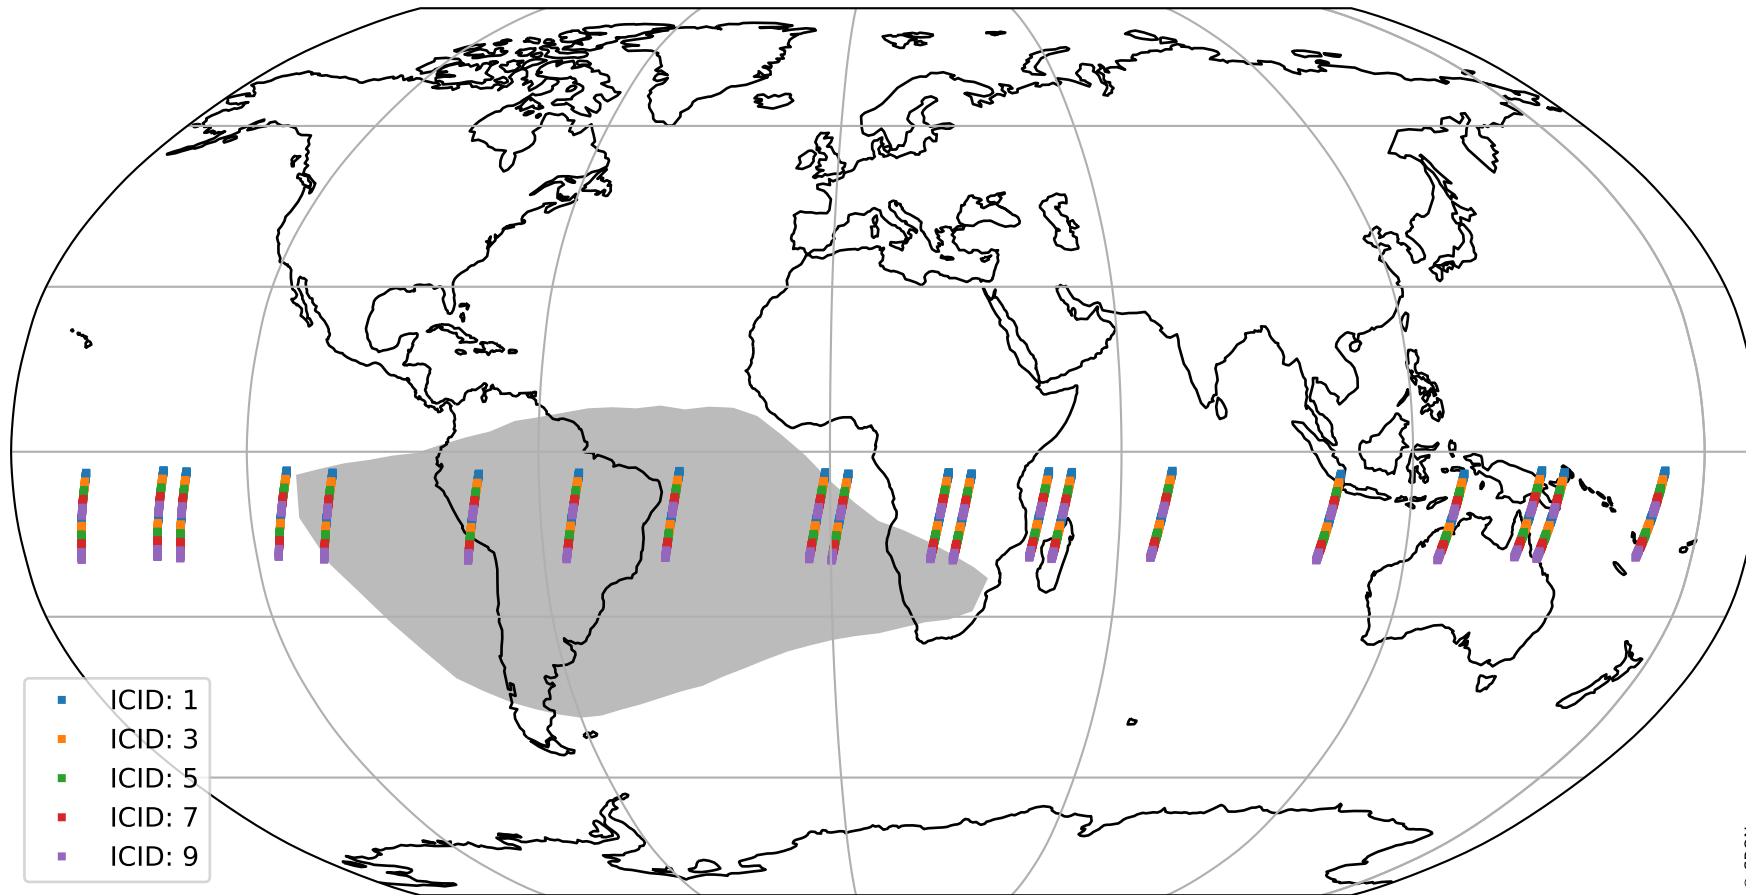

Tropomi SWIR offset (beta nominal)

orbits : 20 in [8182, 8227]
coverage : 2019-05-13 / 2019-05-16
median : 0.52598 V
spread : 0.035912 V
created : 2023-08-22T11:03:13

value detector map

Tropomi SWIR offset (beta nominal)

orbits : 20 in [8182, 8227]
coverage : 2019-05-13 / 2019-05-16
median : 33.268 μV
spread : 19.519 μV
created : 2023-08-22T11:03:14

Tropomi SWIR offset (beta nominal)

orbits : 20 in [8182, 8227]
coverage : 2019-05-13 / 2019-05-16
median : -0.041697 mV
spread : 0.33668 mV
created : 2023-08-22T11:03:14

value compared with SWIR offset CKD

Tropomi SWIR offset (beta nominal) ground-tracks of Sentinel-5P

orbits : 20 in [8182, 8227]
coverage : 2019-05-13 / 2019-05-16
created : 2023-08-22T11:03:14

Tropomi SWIR offset (beta nominal)

orbits : [1867, 8227]
coverage : 2018-02-20 / 2019-05-16
created : 2023-08-22T11:03:14

trend of detector median & temperatures