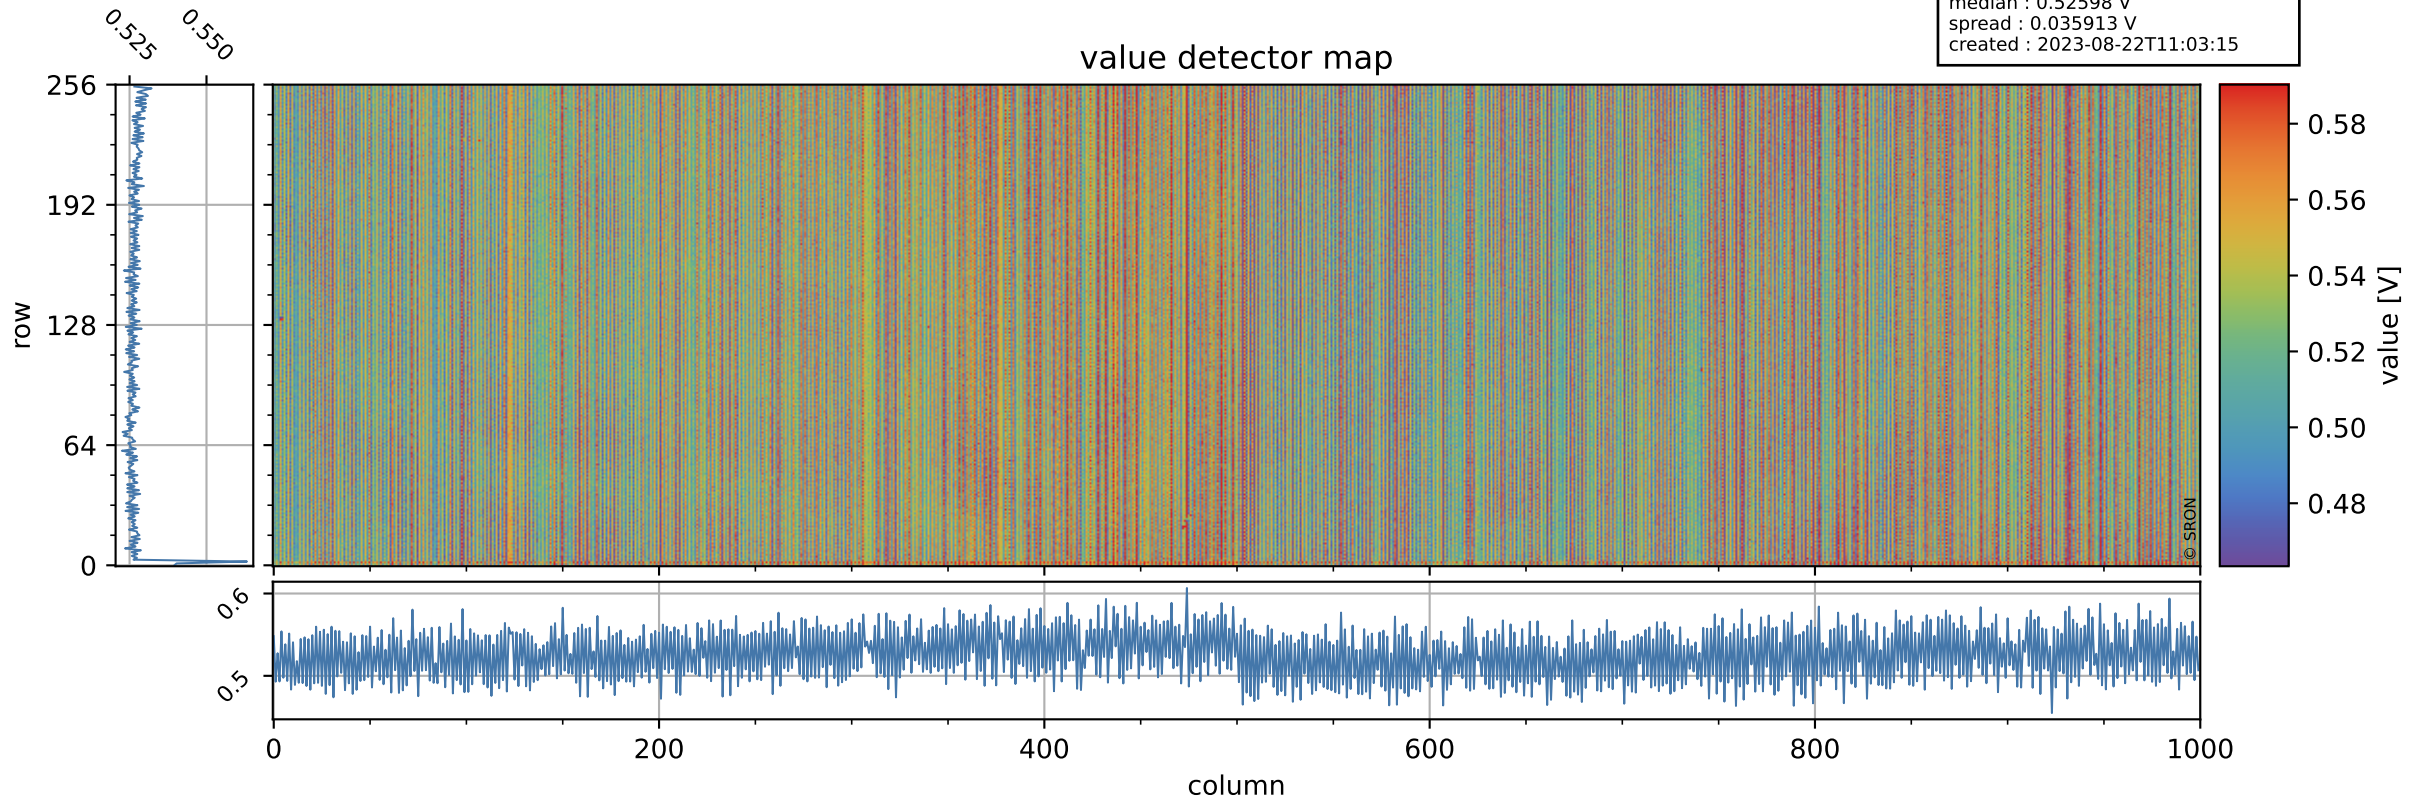

Tropomi SWIR offset (beta nominal)

orbits : 18 in [8227, 8272]
coverage : 2019-05-16 / 2019-05-19
median : 0.52598 V
spread : 0.035913 V
created : 2023-08-22T11:03:15

value detector map

Tropomi SWIR offset (beta nominal)

orbits : 18 in [8227, 8272]
coverage : 2019-05-16 / 2019-05-19
median : 0.036255 mV
spread : 0.021184 mV
created : 2023-08-22T11:03:15

Tropomi SWIR offset (beta nominal)

orbits : 18 in [8227, 8272]
coverage : 2019-05-16 / 2019-05-19
median : -0.042702 mV
spread : 0.34107 mV
created : 2023-08-22T11:03:16

value compared with SWIR offset CKD

Tropomi SWIR offset (beta nominal) ground-tracks of Sentinel-5P

orbits : 18 in [8227, 8272]
coverage : 2019-05-16 / 2019-05-19
created : 2023-08-22T11:03:16

Tropomi SWIR offset (beta nominal)

orbits : [1867, 8272]
coverage : 2018-02-20 / 2019-05-19
created : 2023-08-22T11:03:16

trend of detector median & temperatures