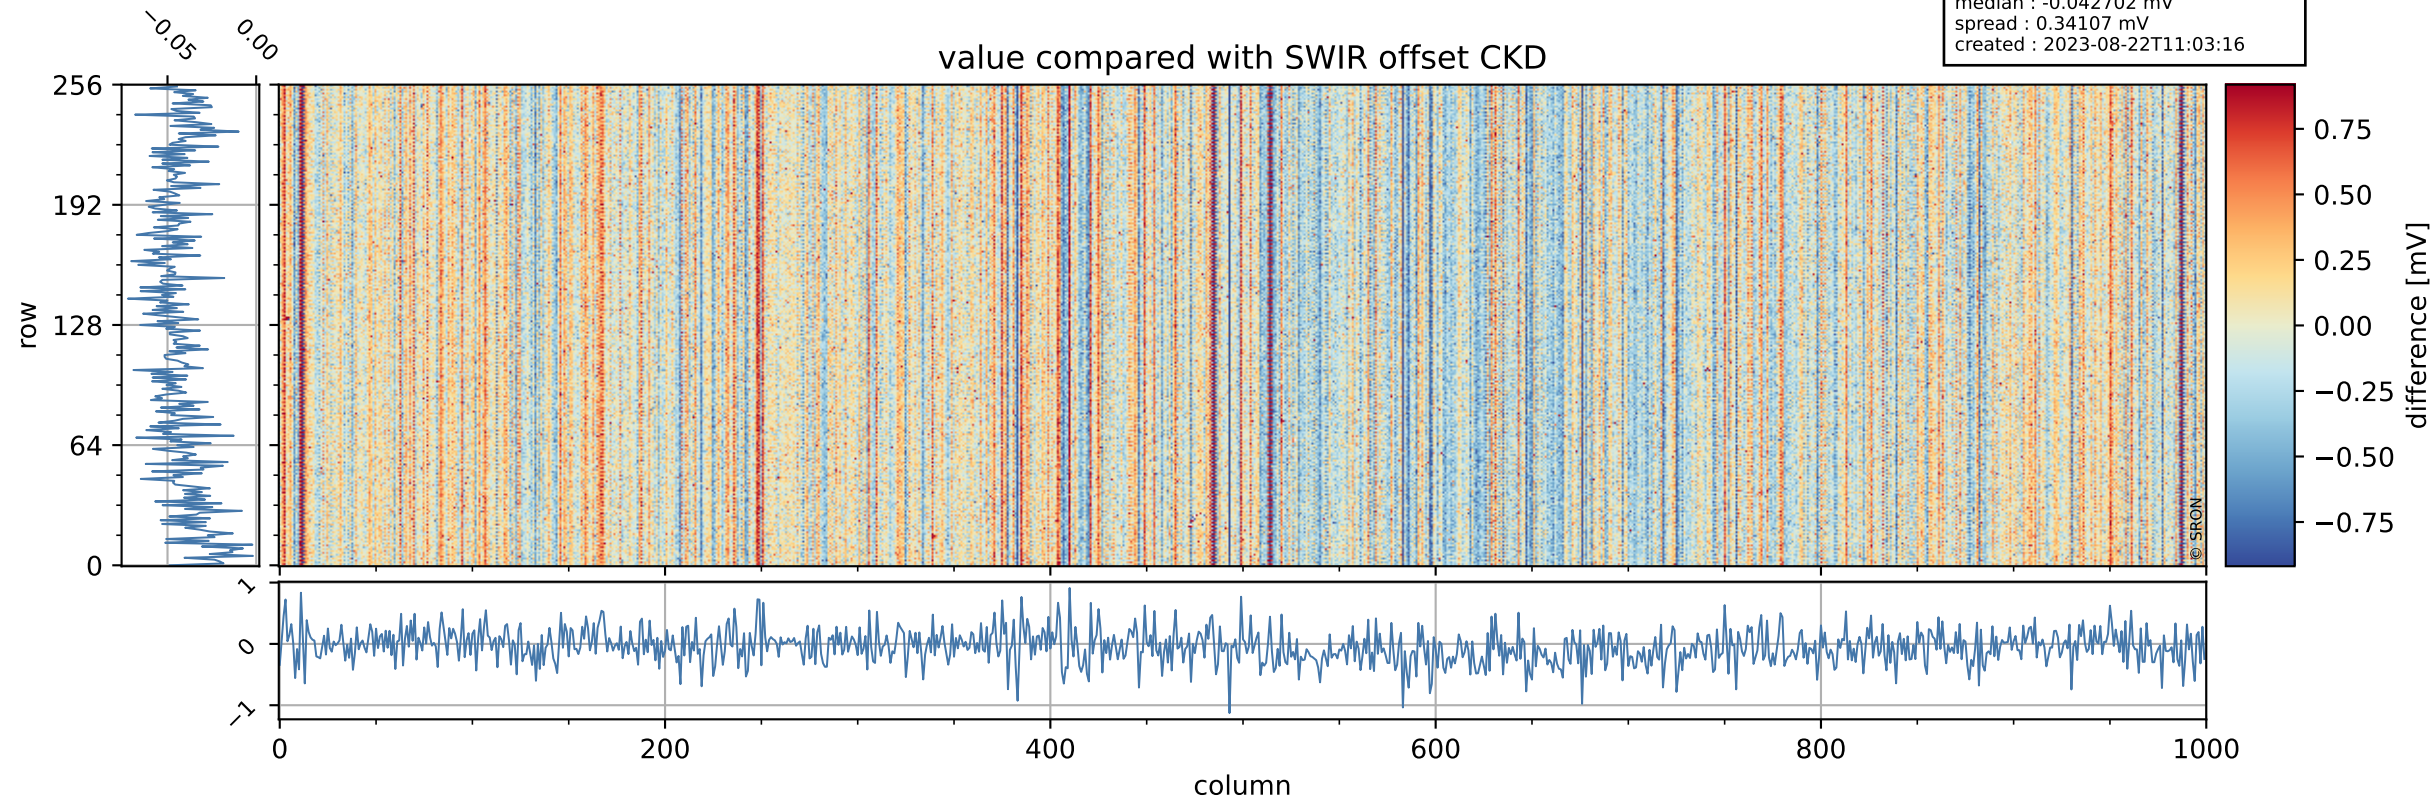

Tropomi SWIR offset (beta nominal)

orbits : 18 in [8227, 8272]
coverage : 2019-05-16 / 2019-05-19
median : 0.52598 V
spread : 0.035913 V
created : 2023-08-22T11:03:15

value detector map

Tropomi SWIR offset (beta nominal)

orbits : 18 in [8227, 8272]
coverage : 2019-05-16 / 2019-05-19
median : 0.036255 mV
spread : 0.021184 mV
created : 2023-08-22T11:03:15

Tropomi SWIR offset (beta nominal)

orbits : 18 in [8227, 8272]
coverage : 2019-05-16 / 2019-05-19
median : -0.042702 mV
spread : 0.34107 mV
created : 2023-08-22T11:03:16

value compared with SWIR offset CKD

Tropomi SWIR offset (beta nominal) ground-tracks of Sentinel-5P

orbits : 18 in [8227, 8272]
coverage : 2019-05-16 / 2019-05-19
created : 2023-08-22T11:03:16

Tropomi SWIR offset (beta nominal)

orbits : [1867, 8272]
coverage : 2018-02-20 / 2019-05-19
created : 2023-08-22T11:03:16

trend of detector median & temperatures