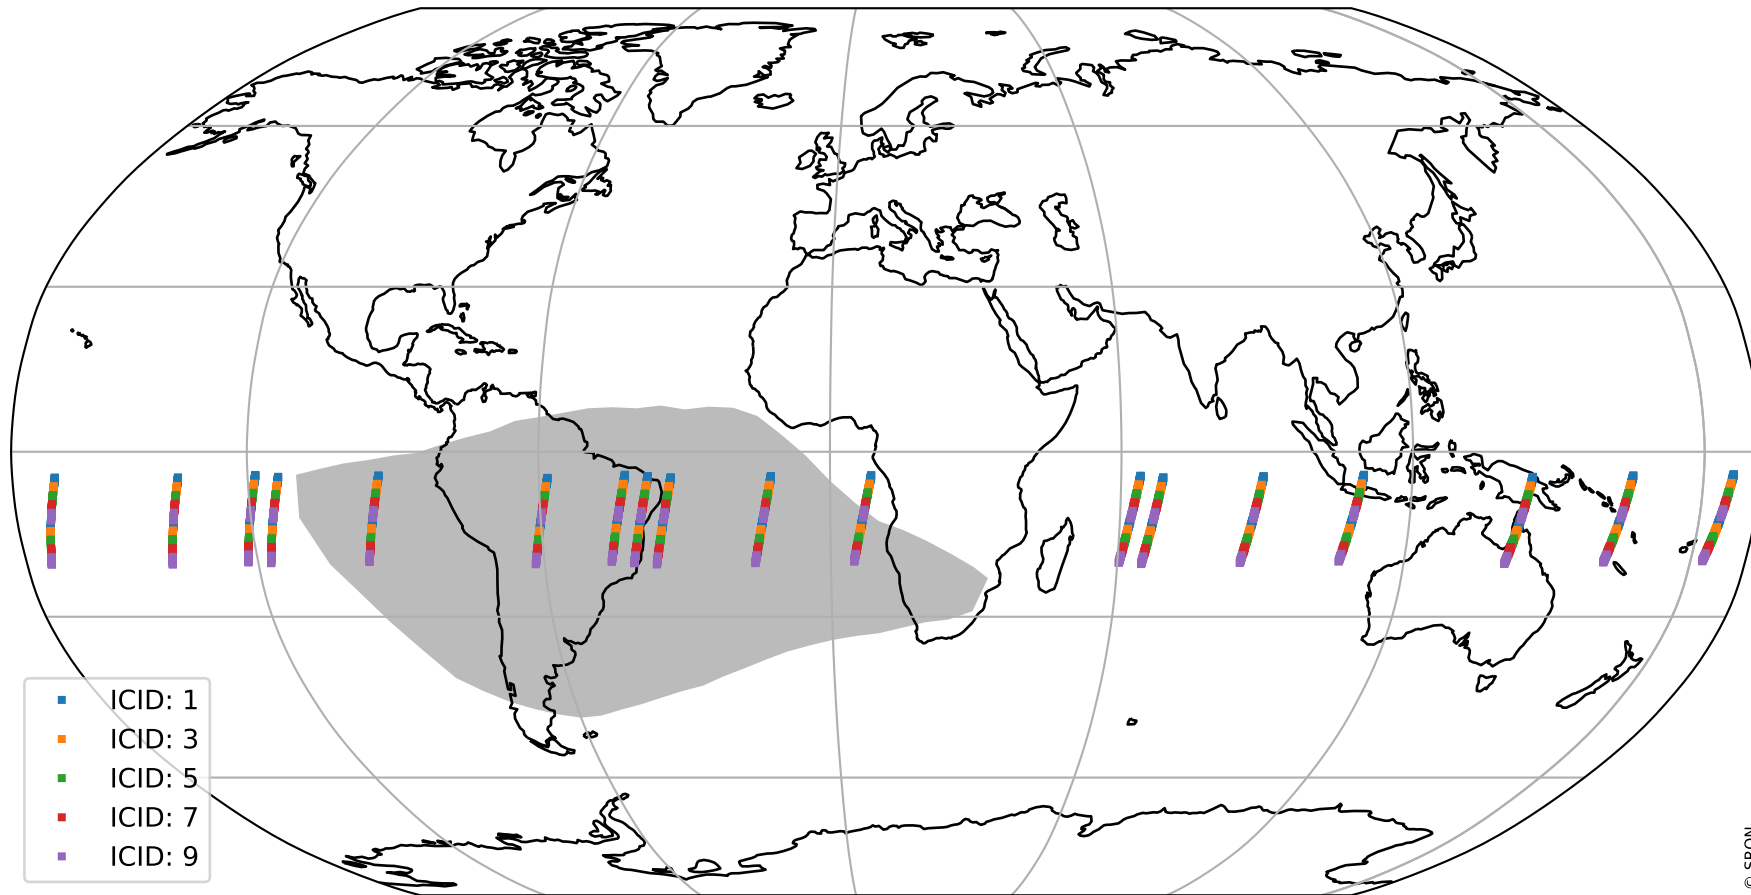

Tropomi SWIR offset (beta nominal)

orbits : 18 in [8227, 8272]
coverage : 2019-05-16 / 2019-05-19
median : 0.52598 V
spread : 0.035913 V
created : 2023-08-22T11:03:15

value detector map

Tropomi SWIR offset (beta nominal)

orbits : 18 in [8227, 8272]
coverage : 2019-05-16 / 2019-05-19
median : 0.036255 mV
spread : 0.021184 mV
created : 2023-08-22T11:03:15

Tropomi SWIR offset (beta nominal)

orbits : 18 in [8227, 8272]
coverage : 2019-05-16 / 2019-05-19
median : -0.042702 mV
spread : 0.34107 mV
created : 2023-08-22T11:03:16

value compared with SWIR offset CKD

Tropomi SWIR offset (beta nominal) ground-tracks of Sentinel-5P

orbits : 18 in [8227, 8272]
coverage : 2019-05-16 / 2019-05-19
created : 2023-08-22T11:03:16

Tropomi SWIR offset (beta nominal)

orbits : [1867, 8272]
coverage : 2018-02-20 / 2019-05-19
created : 2023-08-22T11:03:16

trend of detector median & temperatures