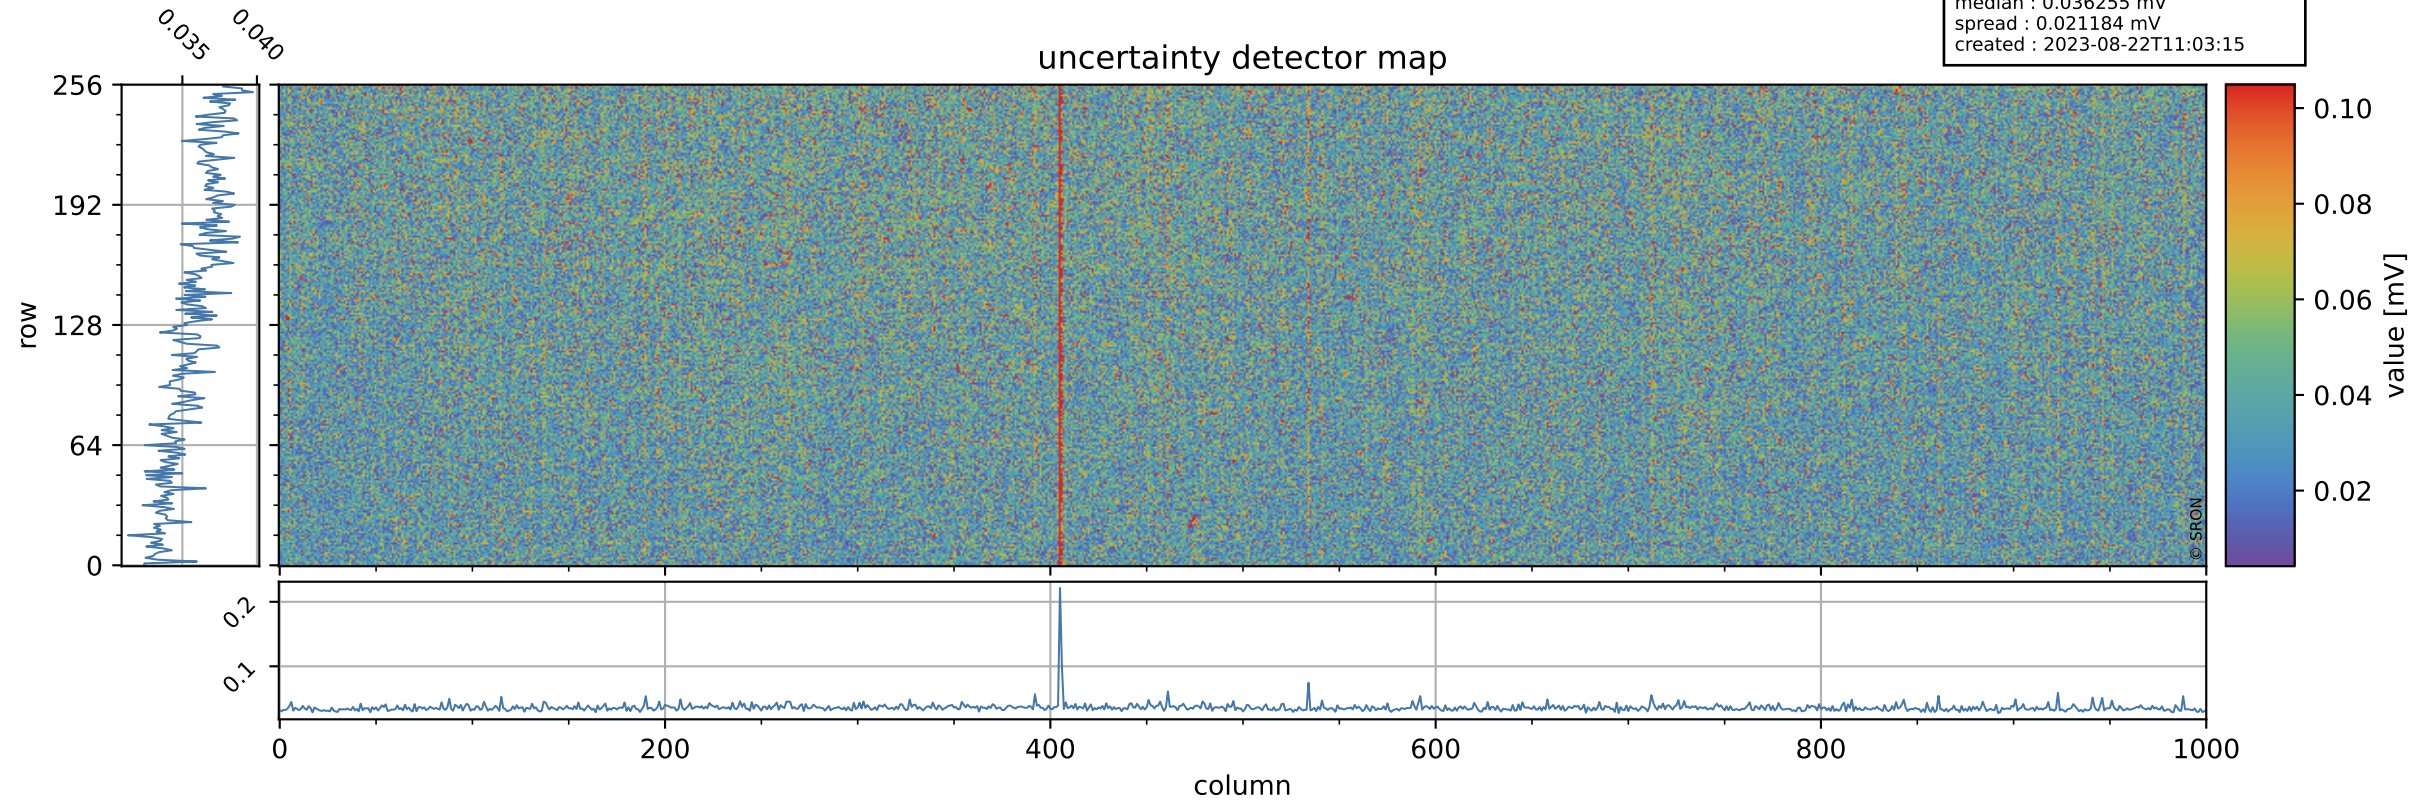

Tropomi SWIR offset (beta nominal)

orbits : 18 in [8227, 8272]
coverage : 2019-05-16 / 2019-05-19
median : 0.52598 V
spread : 0.035913 V
created : 2023-08-22T11:03:15

value detector map

Tropomi SWIR offset (beta nominal)

orbits : 18 in [8227, 8272]
coverage : 2019-05-16 / 2019-05-19
median : 0.036255 mV
spread : 0.021184 mV
created : 2023-08-22T11:03:15

Tropomi SWIR offset (beta nominal)

orbits : 18 in [8227, 8272]
coverage : 2019-05-16 / 2019-05-19
median : -0.042702 mV
spread : 0.34107 mV
created : 2023-08-22T11:03:16

value compared with SWIR offset CKD

Tropomi SWIR offset (beta nominal) ground-tracks of Sentinel-5P

orbits : 18 in [8227, 8272]
coverage : 2019-05-16 / 2019-05-19
created : 2023-08-22T11:03:16

Tropomi SWIR offset (beta nominal)

orbits : [1867, 8272]
coverage : 2018-02-20 / 2019-05-19
created : 2023-08-22T11:03:16

trend of detector median & temperatures