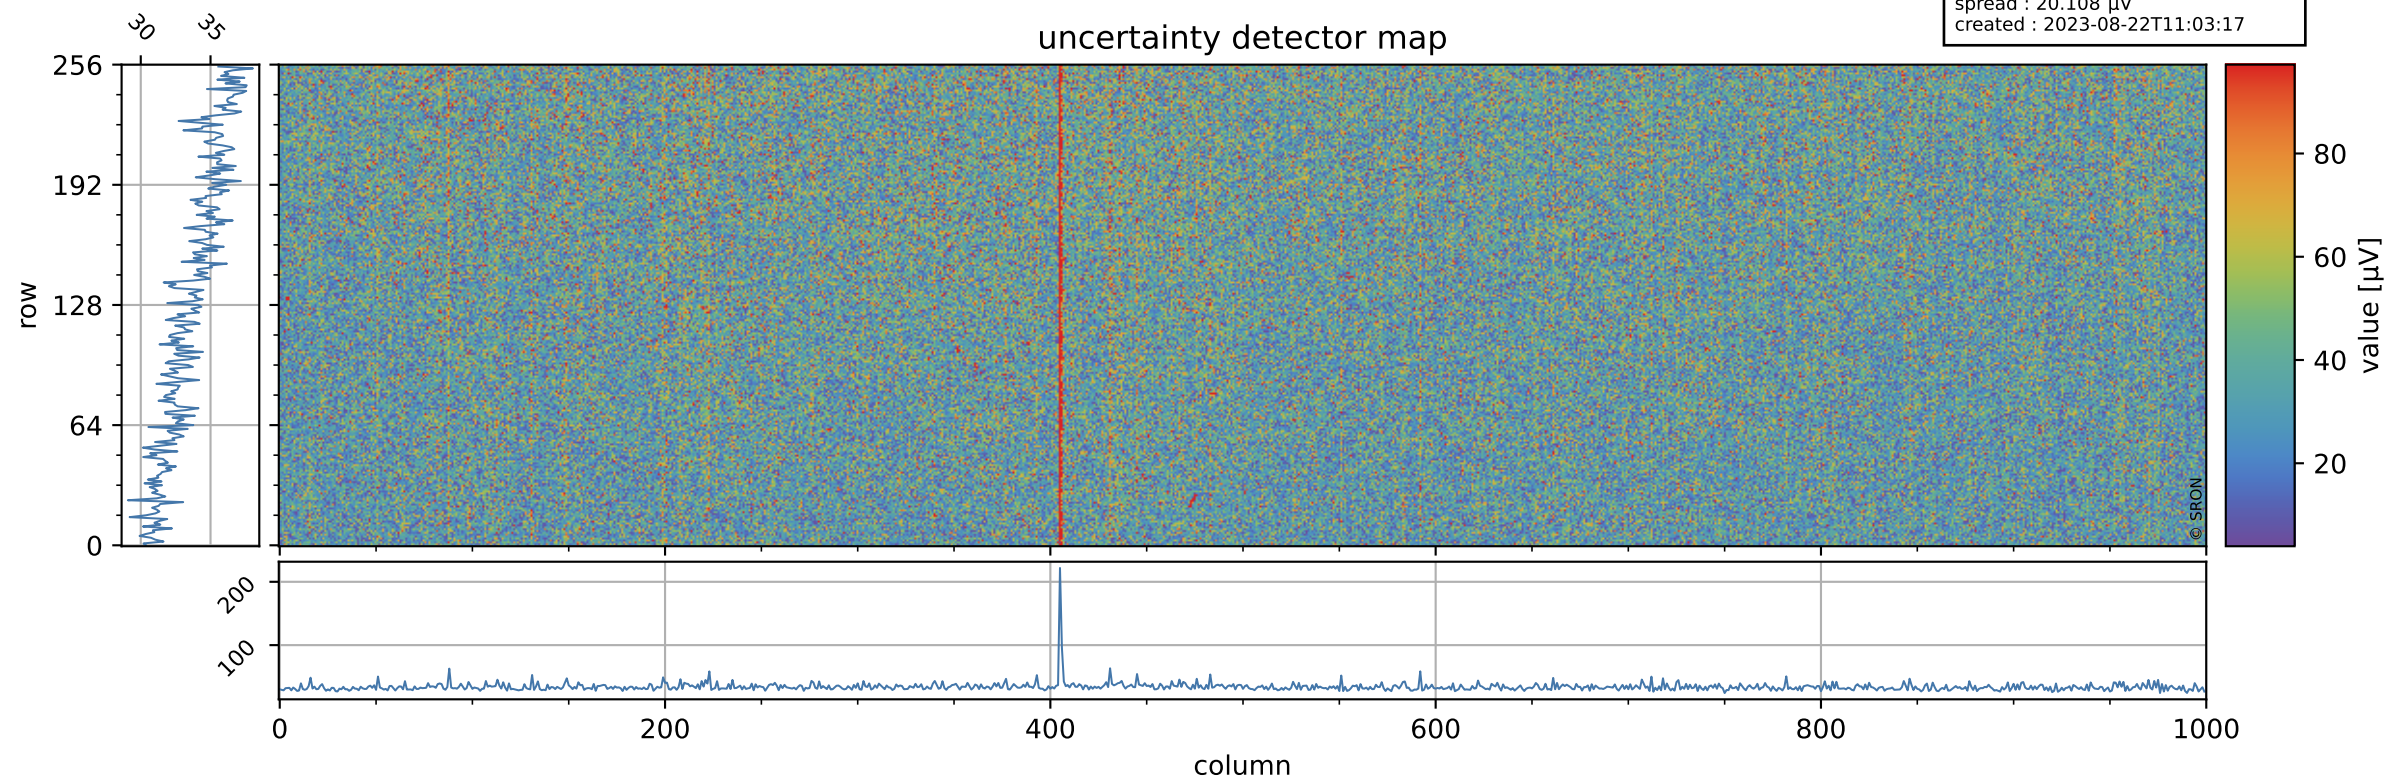

# Tropomi SWIR offset (beta nominal)

orbits : 20 in [8272, 8317]  
coverage : 2019-05-19 / 2019-05-22  
median : 0.52597 V  
spread : 0.03592 V  
created : 2023-08-22T11:03:17

## value detector map

# Tropomi SWIR offset (beta nominal)

orbits : 20 in [8272, 8317]  
coverage : 2019-05-19 / 2019-05-22  
median : 34.274  $\mu\text{V}$   
spread : 20.108  $\mu\text{V}$   
created : 2023-08-22T11:03:17

# Tropomi SWIR offset (beta nominal) ground-tracks of Sentinel-5P

orbits : 20 in [8272, 8317]  
coverage : 2019-05-19 / 2019-05-22  
created : 2023-08-22T11:03:18