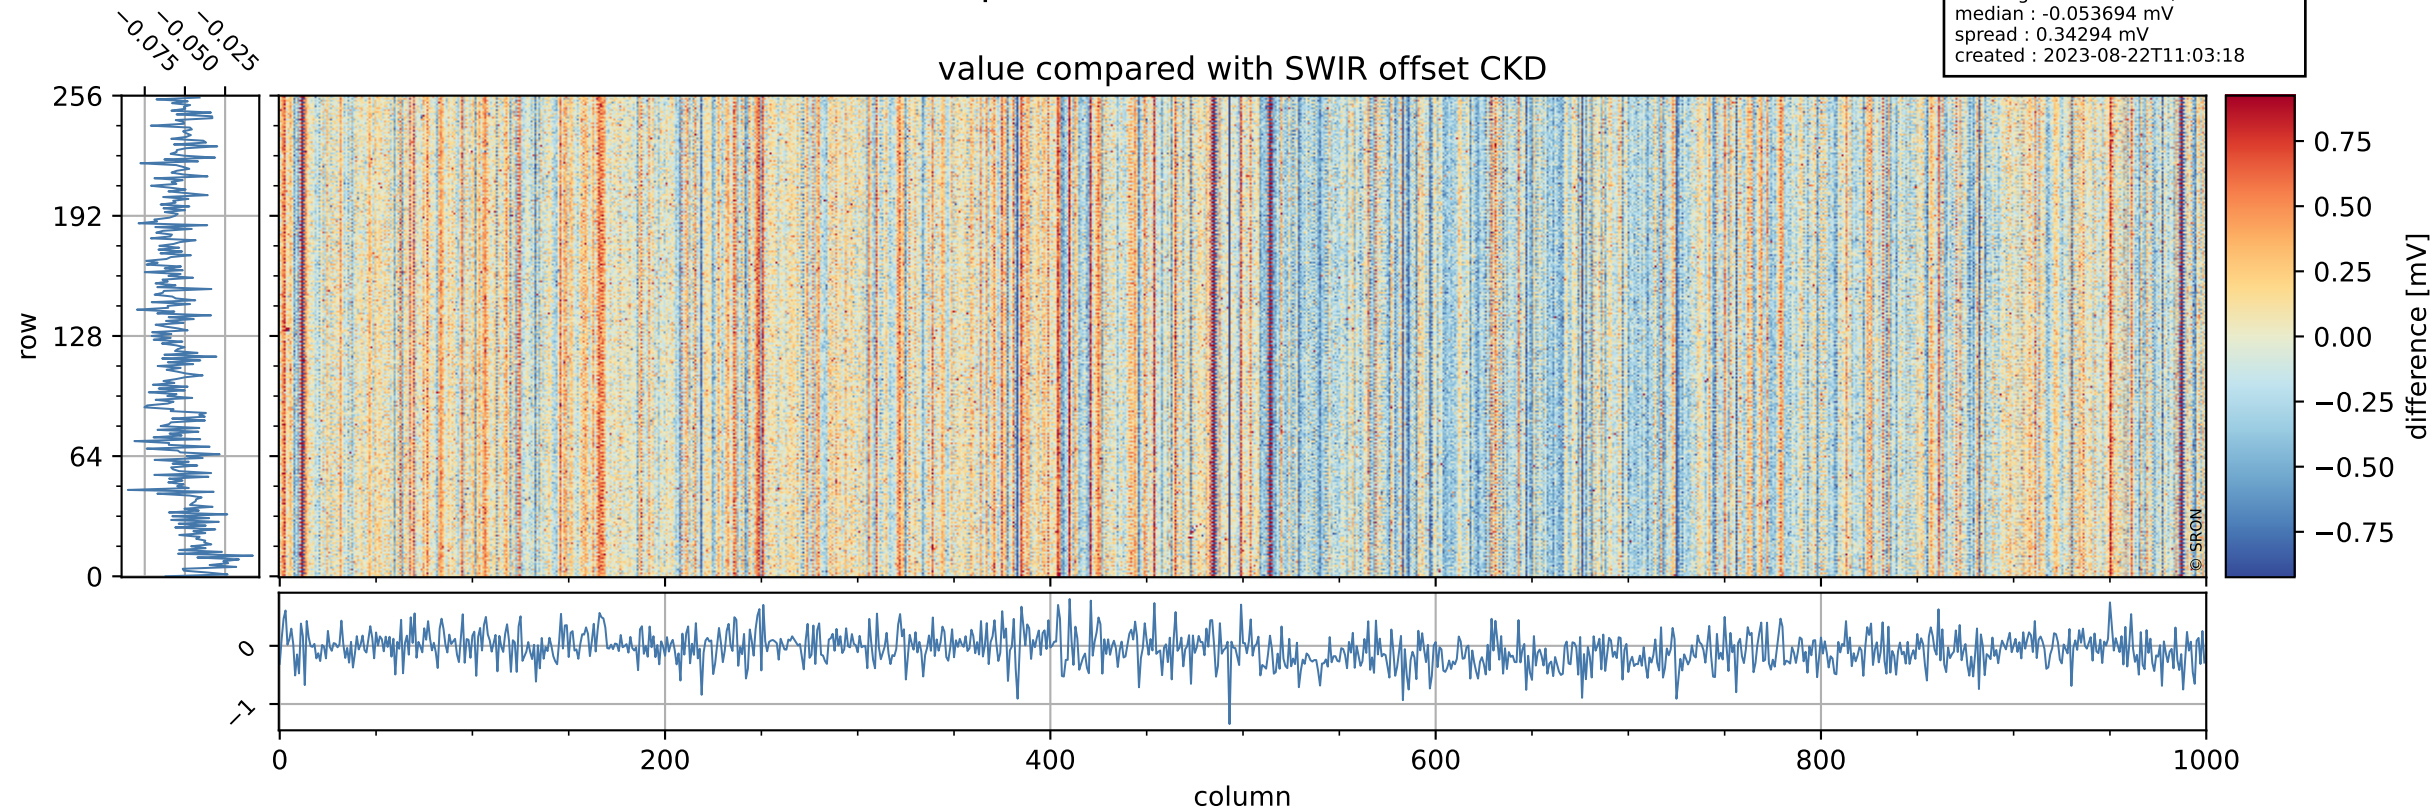

## value detector map

# Tropomi SWIR offset (beta nominal)

orbits : 20 in [8272, 8317]  
coverage : 2019-05-19 / 2019-05-22  
median : 34.274  $\mu\text{V}$   
spread : 20.108  $\mu\text{V}$   
created : 2023-08-22T11:03:17

# Tropomi SWIR offset (beta nominal)

orbits : 20 in [8272, 8317]  
coverage : 2019-05-19 / 2019-05-22  
median : -0.053694 mV  
spread : 0.34294 mV  
created : 2023-08-22T11:03:18

value compared with SWIR offset CKD

# Tropomi SWIR offset (beta nominal) ground-tracks of Sentinel-5P

orbits : 20 in [8272, 8317]  
coverage : 2019-05-19 / 2019-05-22  
created : 2023-08-22T11:03:18