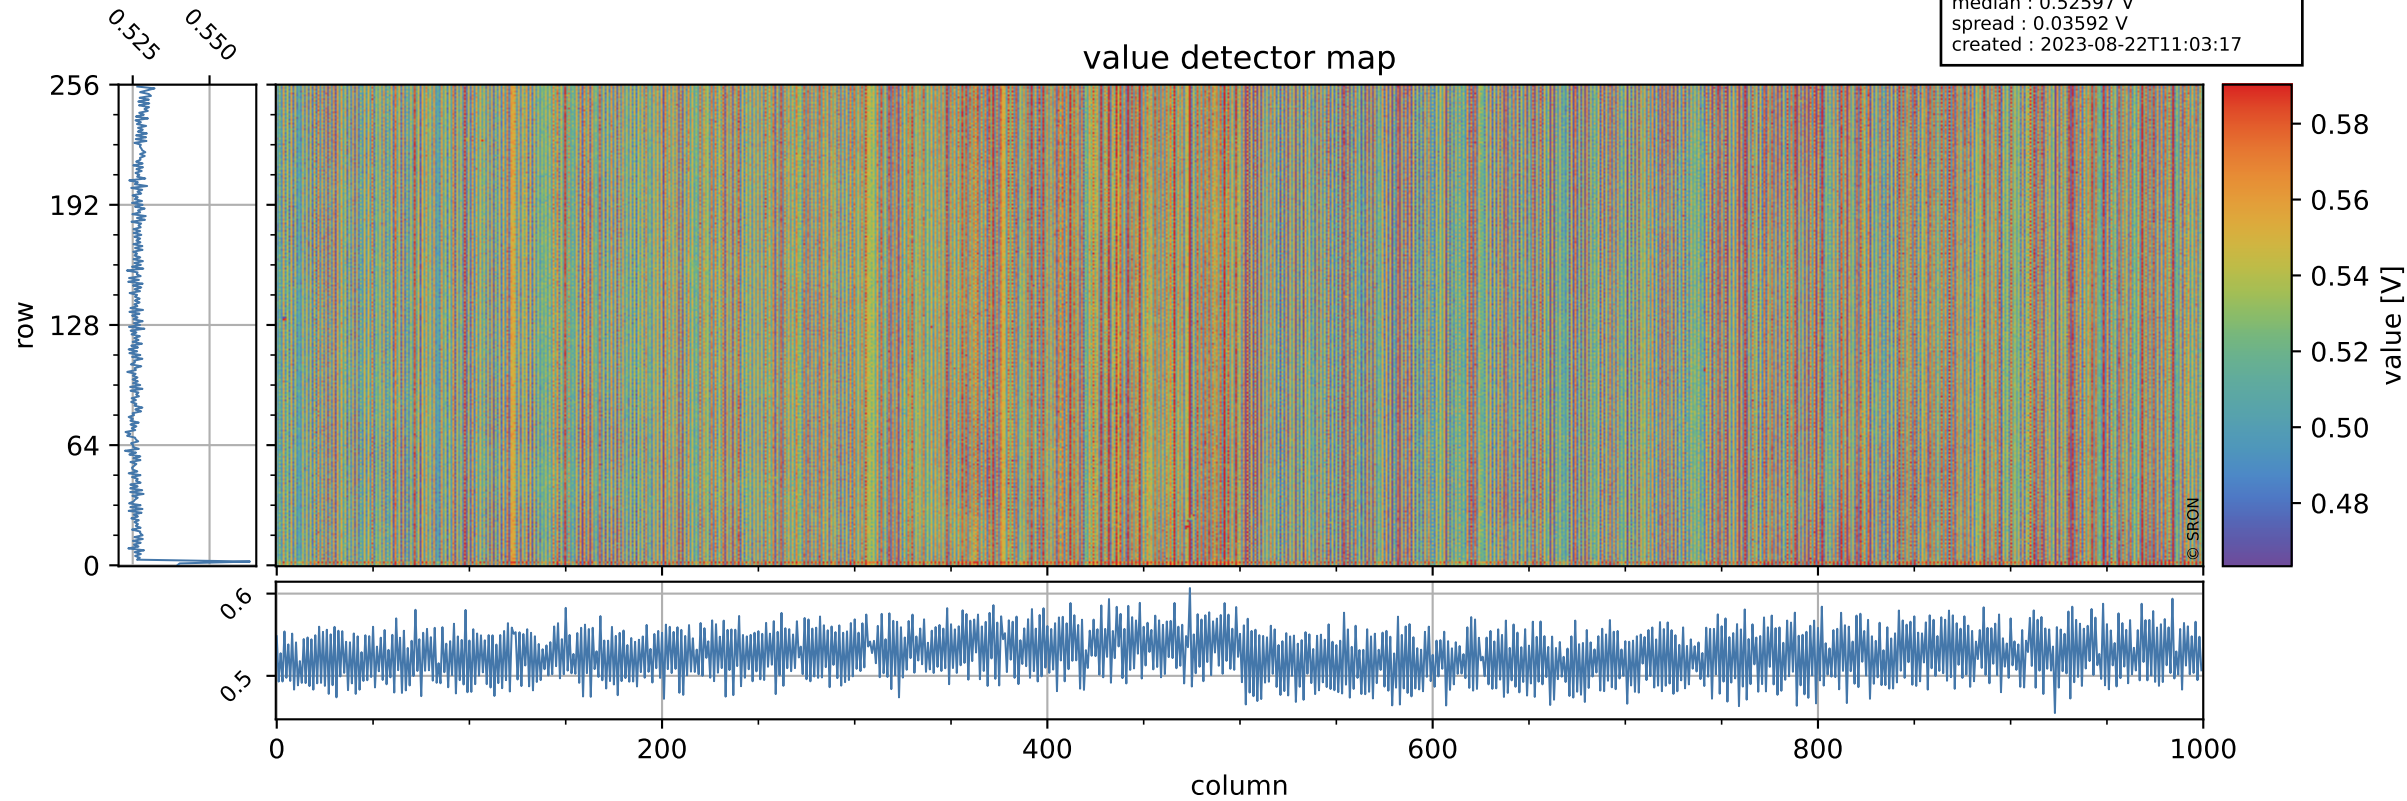

# Tropomi SWIR offset (beta nominal)

orbits : 20 in [8272, 8317]  
coverage : 2019-05-19 / 2019-05-22  
median : 0.52597 V  
spread : 0.03592 V  
created : 2023-08-22T11:03:17

## value detector map

# Tropomi SWIR offset (beta nominal)

orbits : 20 in [8272, 8317]  
coverage : 2019-05-19 / 2019-05-22  
median : 34.274  $\mu\text{V}$   
spread : 20.108  $\mu\text{V}$   
created : 2023-08-22T11:03:17

# Tropomi SWIR offset (beta nominal) ground-tracks of Sentinel-5P

orbits : 20 in [8272, 8317]  
coverage : 2019-05-19 / 2019-05-22  
created : 2023-08-22T11:03:18