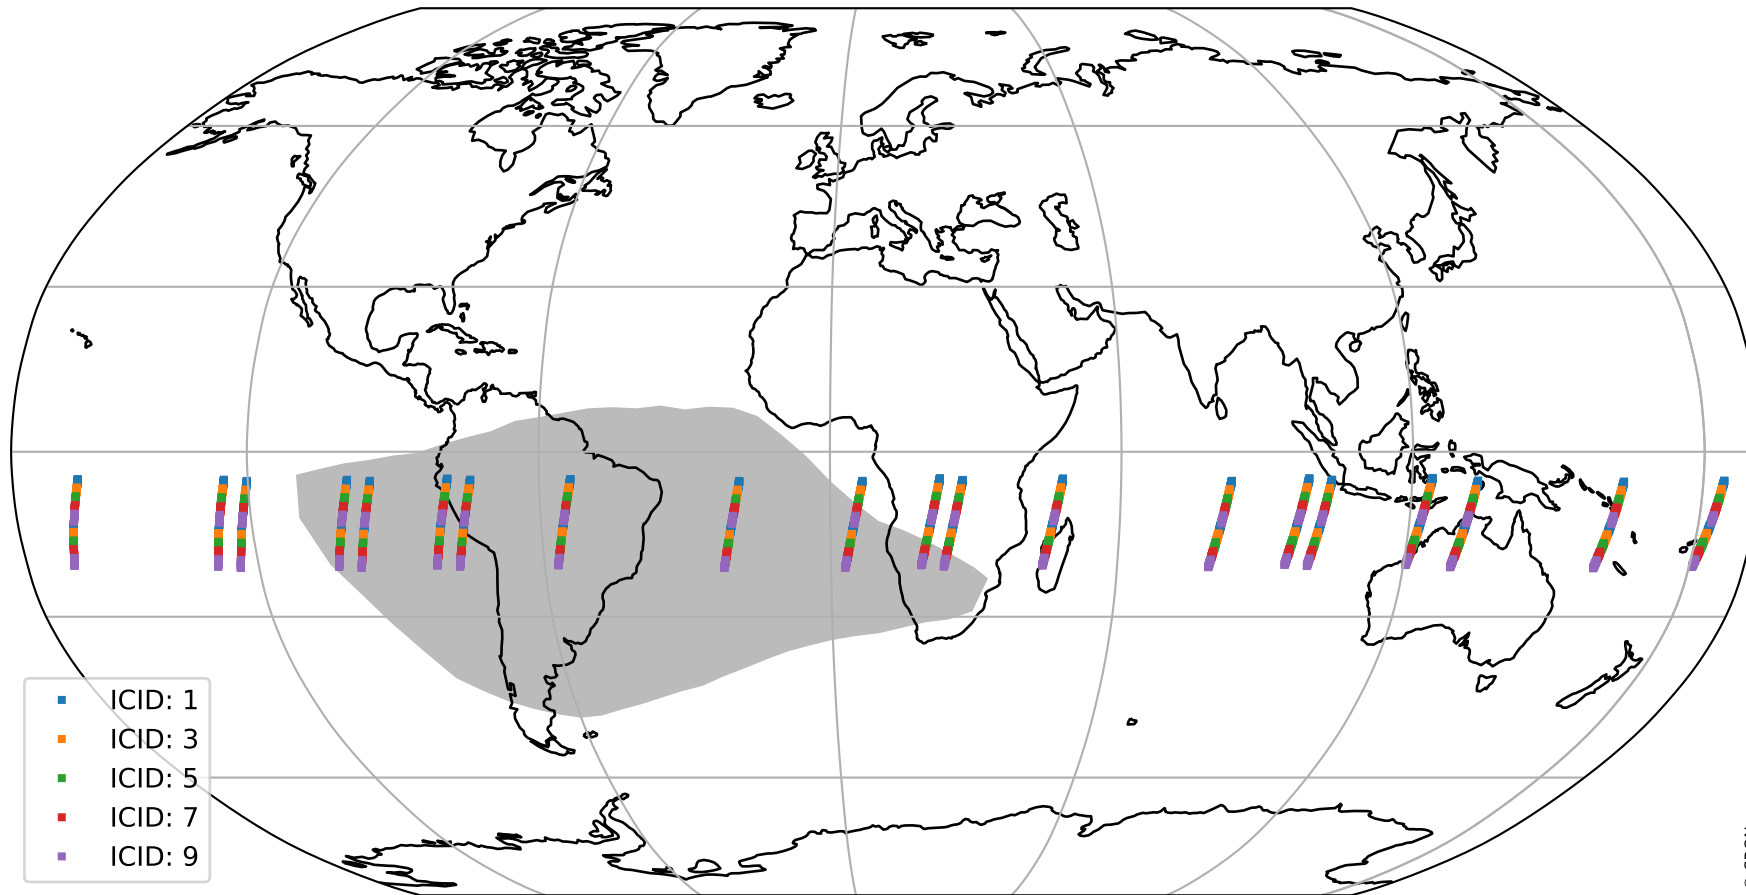

# Tropomi SWIR offset (beta nominal)

orbits : 20 in [8272, 8317]  
coverage : 2019-05-19 / 2019-05-22  
median : 34.274  $\mu\text{V}$   
spread : 20.108  $\mu\text{V}$   
created : 2023-08-22T11:03:17

# Tropomi SWIR offset (beta nominal)

orbits : 20 in [8272, 8317]  
coverage : 2019-05-19 / 2019-05-22  
median : -0.053694 mV  
spread : 0.34294 mV  
created : 2023-08-22T11:03:18

value compared with SWIR offset CKD

# Tropomi SWIR offset (beta nominal) ground-tracks of Sentinel-5P

orbits : 20 in [8272, 8317]  
coverage : 2019-05-19 / 2019-05-22  
created : 2023-08-22T11:03:18

# Tropomi SWIR offset (beta nominal)

orbits : [1867, 8317]  
coverage : 2018-02-20 / 2019-05-22  
created : 2023-08-22T11:03:18