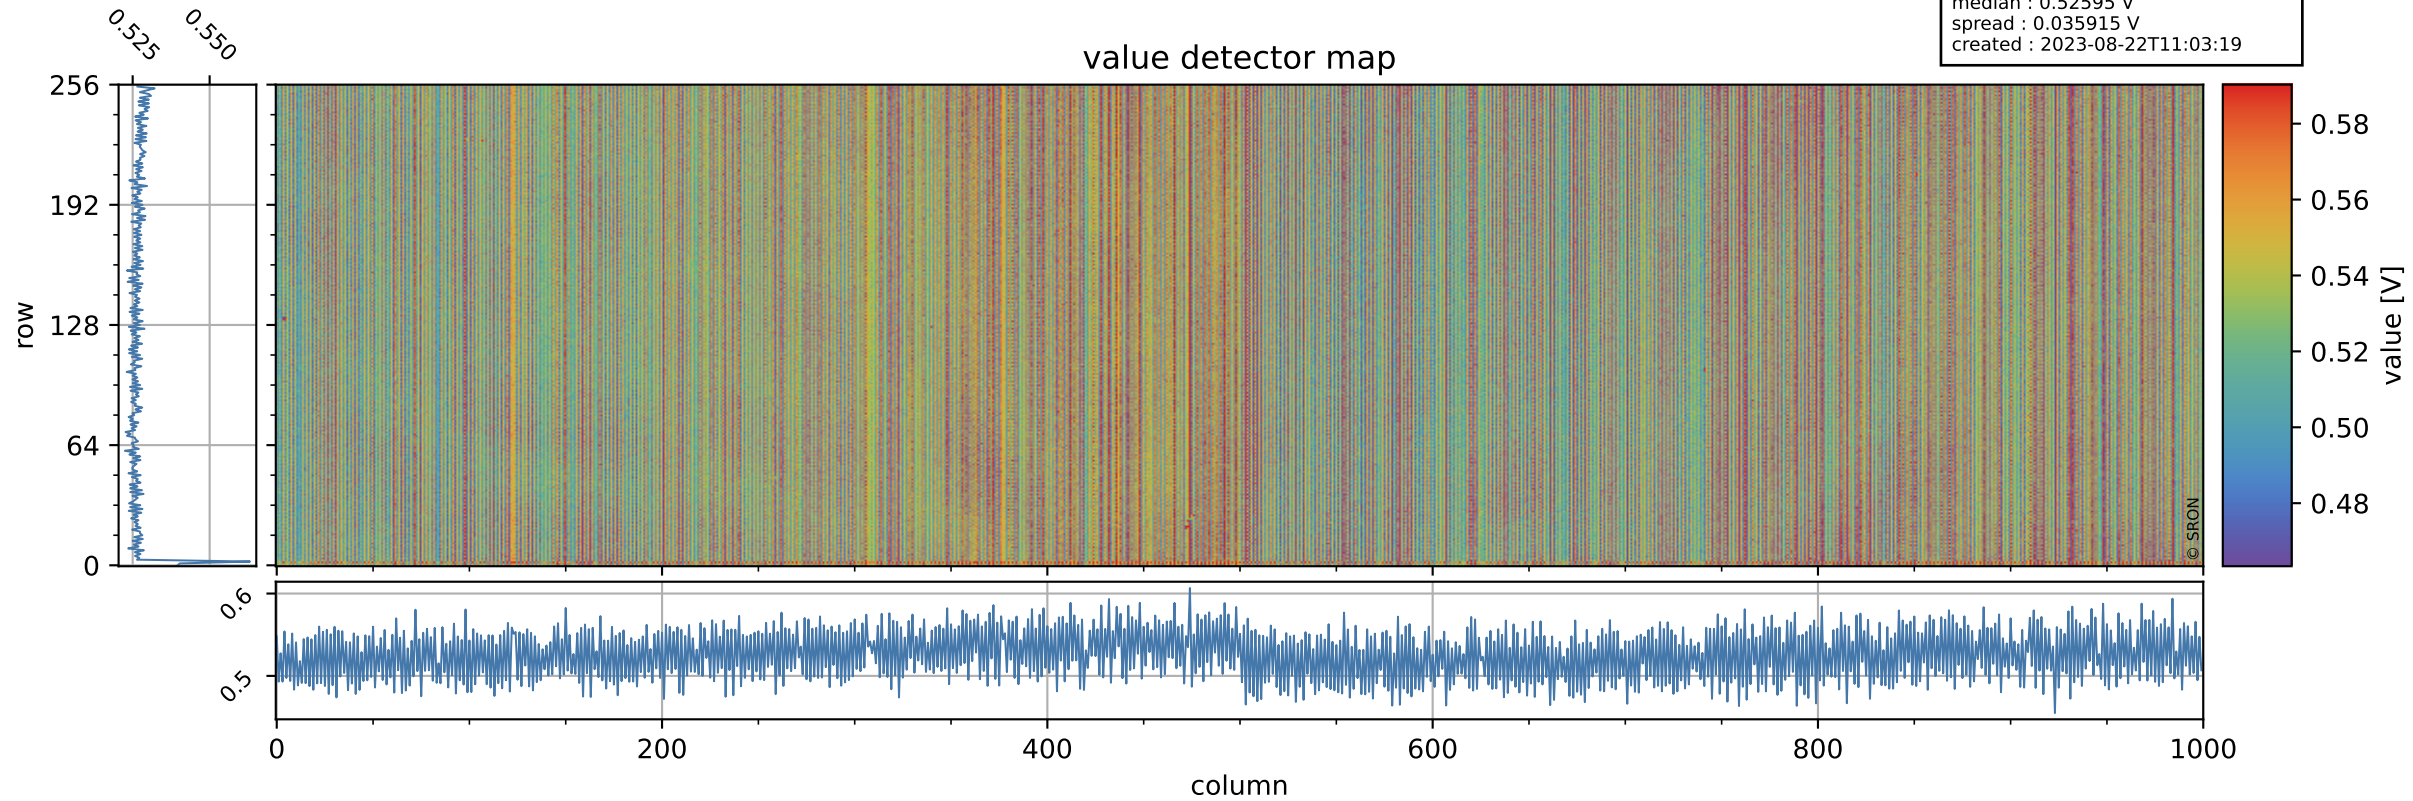

Tropomi SWIR offset (beta nominal)

orbits : 19 in [8317, 8362]
coverage : 2019-05-22 / 2019-05-25
median : 0.52595 V
spread : 0.035915 V
created : 2023-08-22T11:03:19

value detector map

Tropomi SWIR offset (beta nominal)

orbits : 19 in [8317, 8362]
coverage : 2019-05-22 / 2019-05-25
median : 32.222 μV
spread : 19.119 μV
created : 2023-08-22T11:03:19

Tropomi SWIR offset (beta nominal)

orbits : 19 in [8317, 8362]
coverage : 2019-05-22 / 2019-05-25
median : -0.067365 mV
spread : 0.34011 mV
created : 2023-08-22T11:03:20

value compared with SWIR offset CKD

Tropomi SWIR offset (beta nominal) ground-tracks of Sentinel-5P

orbits : 19 in [8317, 8362]
coverage : 2019-05-22 / 2019-05-25
created : 2023-08-22T11:03:20

Tropomi SWIR offset (beta nominal)

orbits : [1867, 8362]
coverage : 2018-02-20 / 2019-05-25
created : 2023-08-22T11:03:20

trend of detector median & temperatures