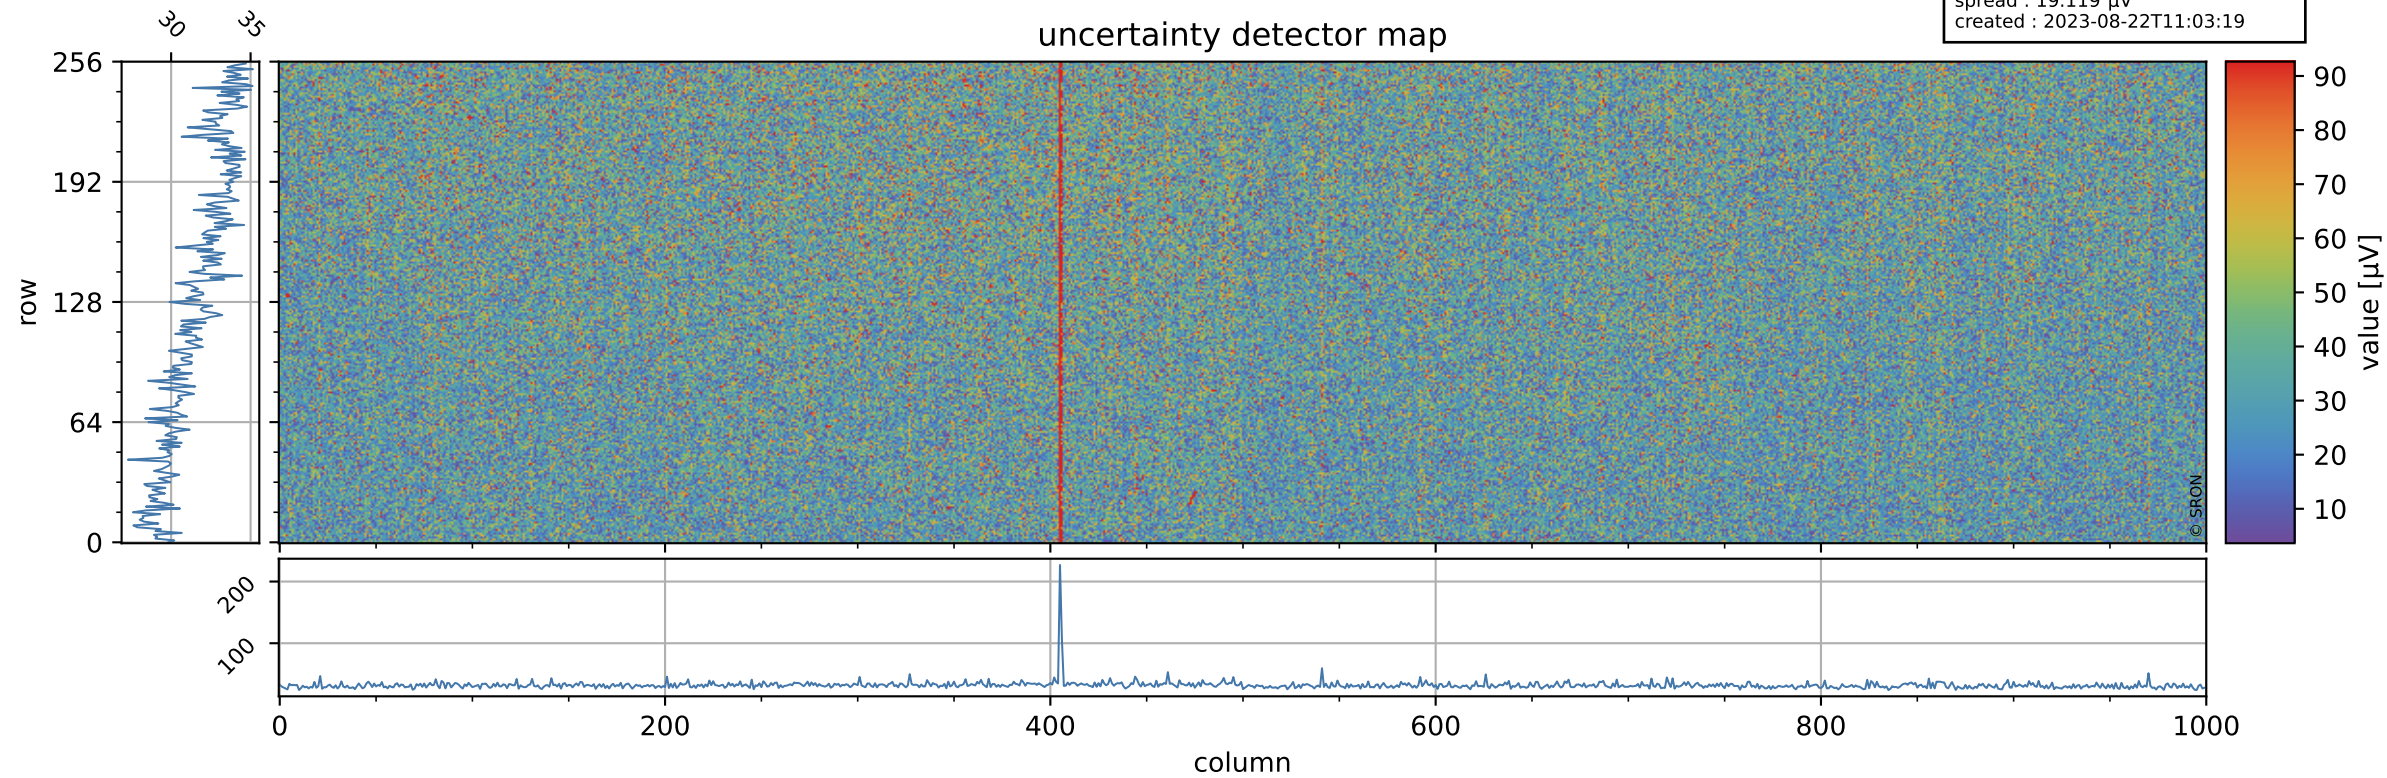

Tropomi SWIR offset (beta nominal)

orbits : 19 in [8317, 8362]
coverage : 2019-05-22 / 2019-05-25
median : 0.52595 V
spread : 0.035915 V
created : 2023-08-22T11:03:19

value detector map

Tropomi SWIR offset (beta nominal)

orbits : 19 in [8317, 8362]
coverage : 2019-05-22 / 2019-05-25
median : 32.222 μV
spread : 19.119 μV
created : 2023-08-22T11:03:19

Tropomi SWIR offset (beta nominal)

orbits : 19 in [8317, 8362]
coverage : 2019-05-22 / 2019-05-25
median : -0.067365 mV
spread : 0.34011 mV
created : 2023-08-22T11:03:20

value compared with SWIR offset CKD

Tropomi SWIR offset (beta nominal) ground-tracks of Sentinel-5P

orbits : 19 in [8317, 8362]
coverage : 2019-05-22 / 2019-05-25
created : 2023-08-22T11:03:20

Tropomi SWIR offset (beta nominal)

orbits : [1867, 8362]
coverage : 2018-02-20 / 2019-05-25
created : 2023-08-22T11:03:20

trend of detector median & temperatures