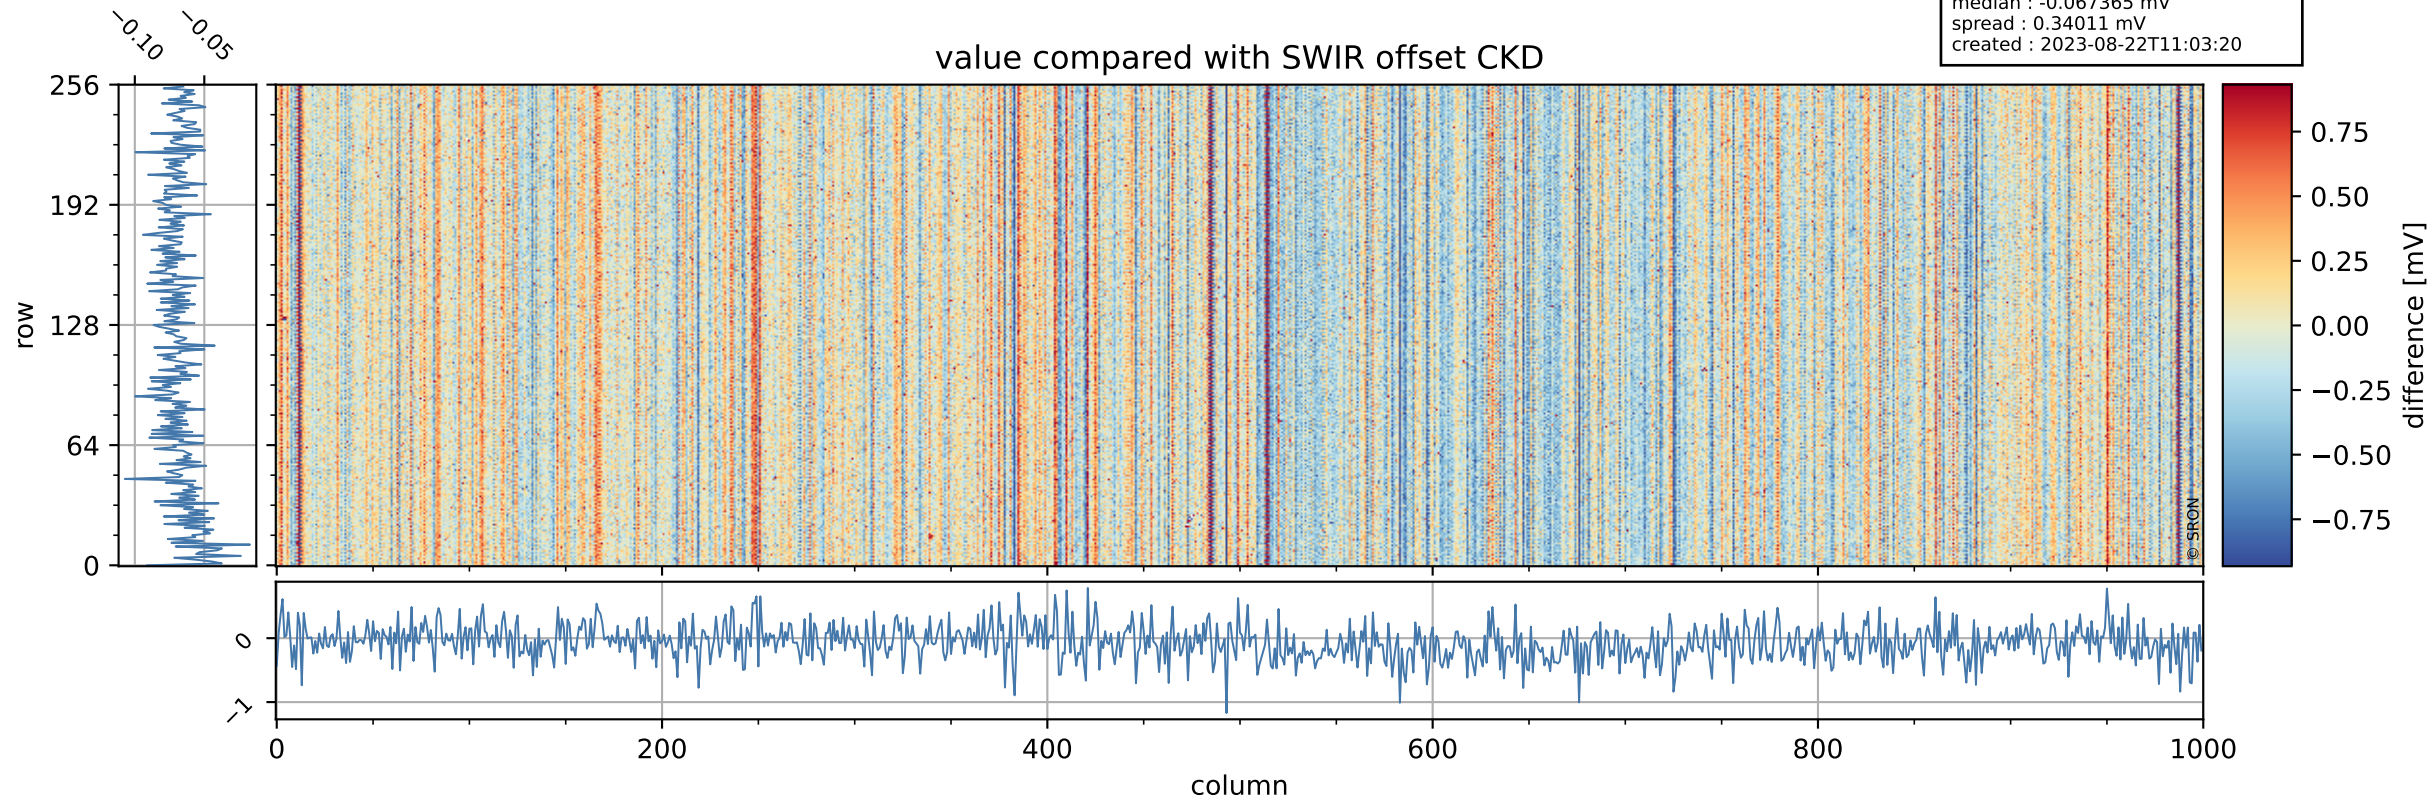

Tropomi SWIR offset (beta nominal)

orbits : 19 in [8317, 8362]
coverage : 2019-05-22 / 2019-05-25
median : 0.52595 V
spread : 0.035915 V
created : 2023-08-22T11:03:19

value detector map

Tropomi SWIR offset (beta nominal)

orbits : 19 in [8317, 8362]
coverage : 2019-05-22 / 2019-05-25
median : 32.222 μV
spread : 19.119 μV
created : 2023-08-22T11:03:19

Tropomi SWIR offset (beta nominal)

orbits : 19 in [8317, 8362]
coverage : 2019-05-22 / 2019-05-25
median : -0.067365 mV
spread : 0.34011 mV
created : 2023-08-22T11:03:20

value compared with SWIR offset CKD

Tropomi SWIR offset (beta nominal) ground-tracks of Sentinel-5P

orbits : 19 in [8317, 8362]
coverage : 2019-05-22 / 2019-05-25
created : 2023-08-22T11:03:20

Tropomi SWIR offset (beta nominal)

orbits : [1867, 8362]
coverage : 2018-02-20 / 2019-05-25
created : 2023-08-22T11:03:20

trend of detector median & temperatures