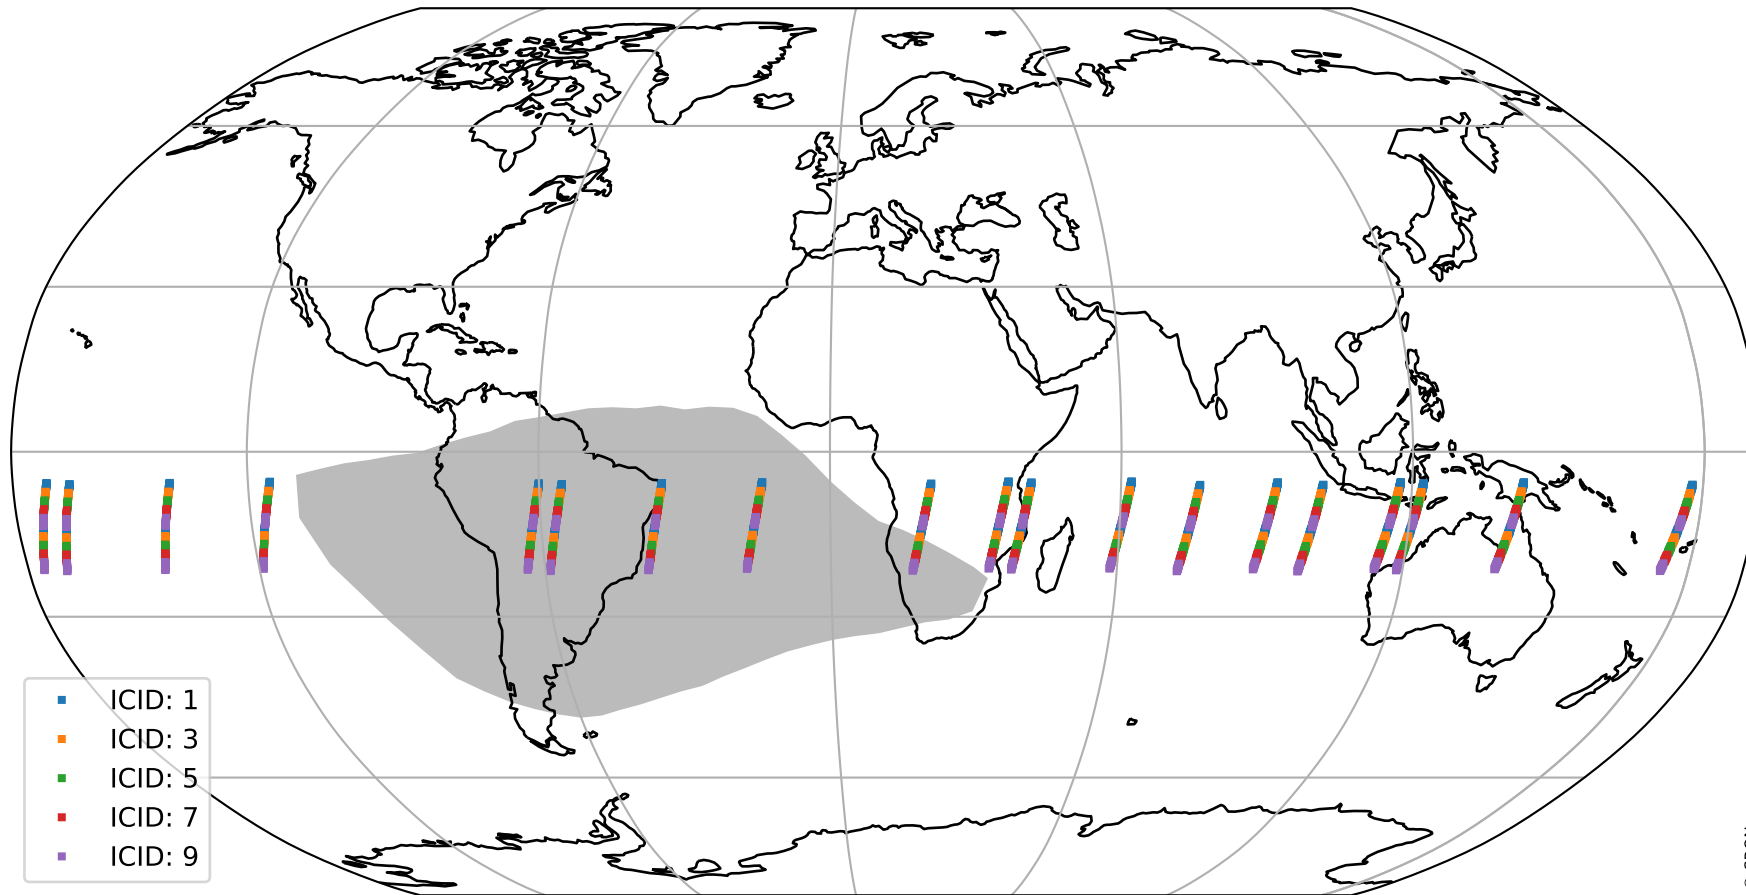

Tropomi SWIR offset (beta nominal)

orbits : 19 in [8317, 8362]
coverage : 2019-05-22 / 2019-05-25
median : 0.52595 V
spread : 0.035915 V
created : 2023-08-22T11:03:19

value detector map

Tropomi SWIR offset (beta nominal)

orbits : 19 in [8317, 8362]
coverage : 2019-05-22 / 2019-05-25
median : 32.222 μV
spread : 19.119 μV
created : 2023-08-22T11:03:19

Tropomi SWIR offset (beta nominal)

orbits : 19 in [8317, 8362]
coverage : 2019-05-22 / 2019-05-25
median : -0.067365 mV
spread : 0.34011 mV
created : 2023-08-22T11:03:20

value compared with SWIR offset CKD

Tropomi SWIR offset (beta nominal) ground-tracks of Sentinel-5P

orbits : 19 in [8317, 8362]
coverage : 2019-05-22 / 2019-05-25
created : 2023-08-22T11:03:20

Tropomi SWIR offset (beta nominal)

orbits : [1867, 8362]
coverage : 2018-02-20 / 2019-05-25
created : 2023-08-22T11:03:20

trend of detector median & temperatures