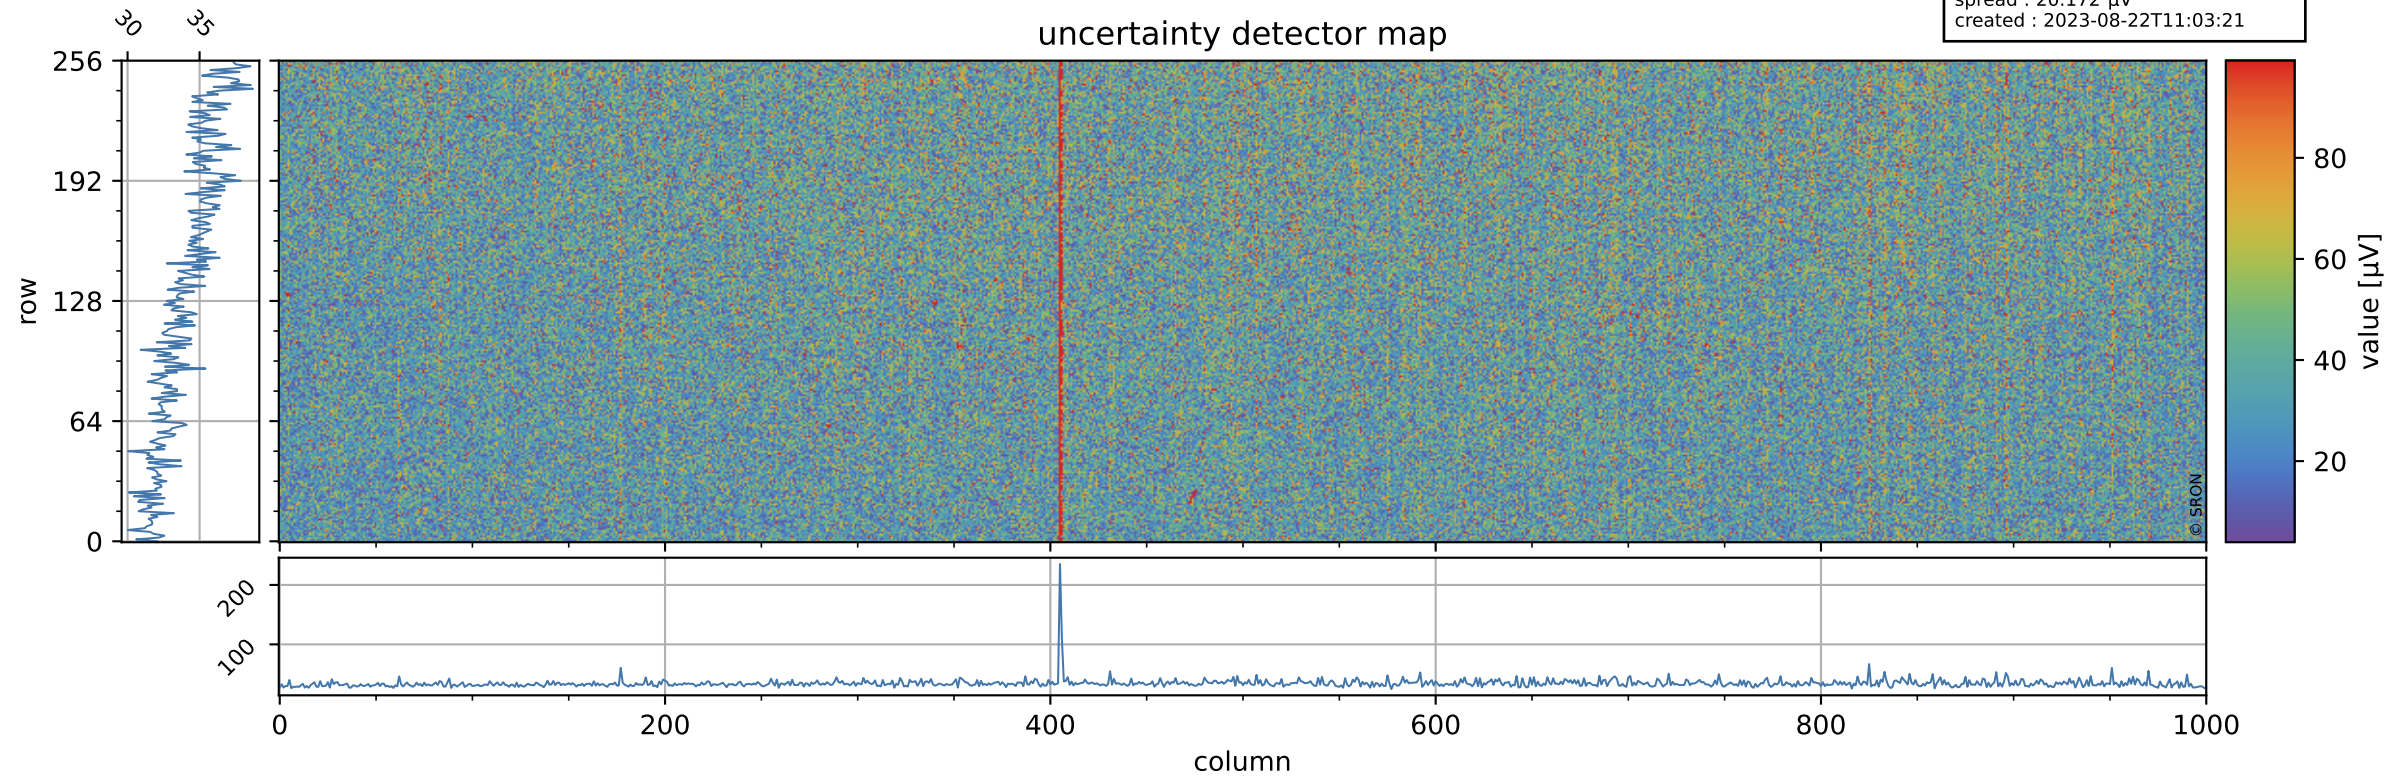

Tropomi SWIR offset (beta nominal)

orbits : 20 in [8362, 8407]
coverage : 2019-05-25 / 2019-05-28
median : 0.52596 V
spread : 0.035916 V
created : 2023-08-22T11:03:21

value detector map

Tropomi SWIR offset (beta nominal)

orbits : 20 in [8362, 8407]
coverage : 2019-05-25 / 2019-05-28
median : 34.596 μV
spread : 20.172 μV
created : 2023-08-22T11:03:21

Tropomi SWIR offset (beta nominal)

orbits : 20 in [8362, 8407]
coverage : 2019-05-25 / 2019-05-28
median : -0.055323 mV
spread : 0.33955 mV
created : 2023-08-22T11:03:21

value compared with SWIR offset CKD

Tropomi SWIR offset (beta nominal) ground-tracks of Sentinel-5P

orbits : 20 in [8362, 8407]
coverage : 2019-05-25 / 2019-05-28
created : 2023-08-22T11:03:22

Tropomi SWIR offset (beta nominal)

orbits : [1867, 8407]
coverage : 2018-02-20 / 2019-05-28
created : 2023-08-22T11:03:22

trend of detector median & temperatures