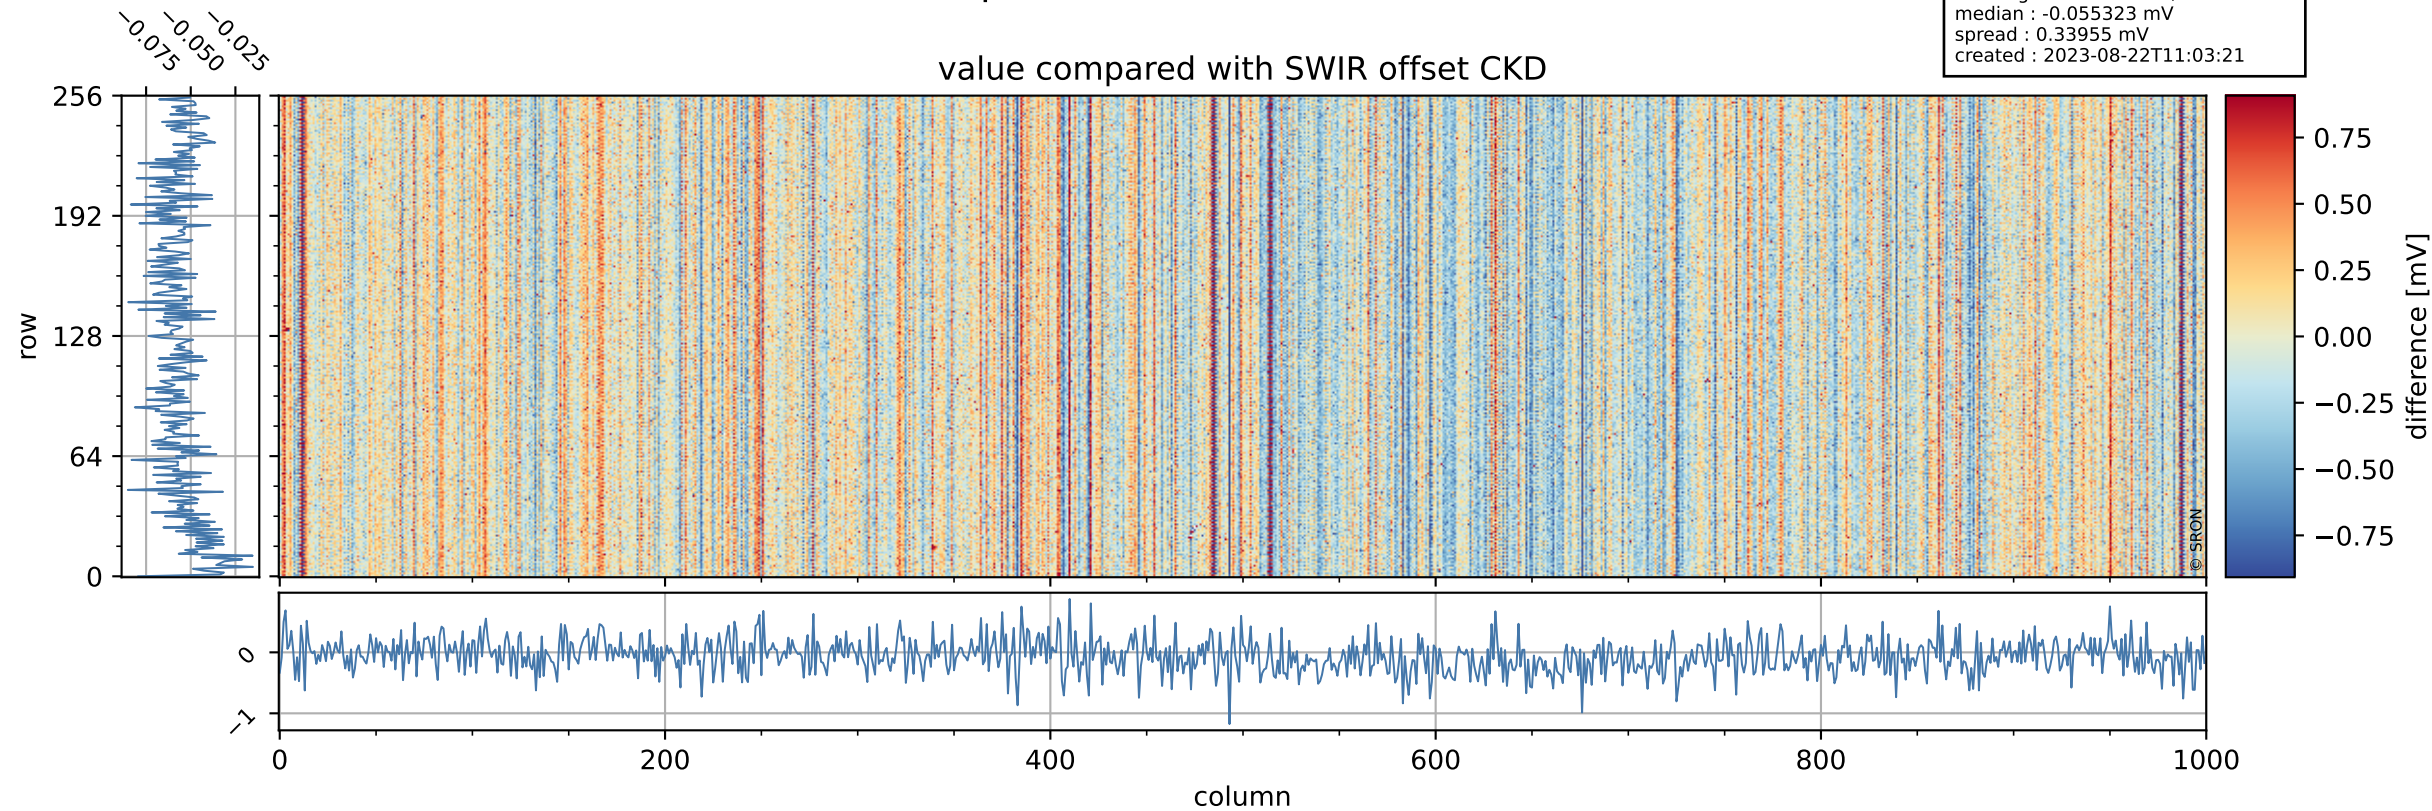

Tropomi SWIR offset (beta nominal)

orbits : 20 in [8362, 8407]
coverage : 2019-05-25 / 2019-05-28
median : 0.52596 V
spread : 0.035916 V
created : 2023-08-22T11:03:21

value detector map

Tropomi SWIR offset (beta nominal)

orbits : 20 in [8362, 8407]
coverage : 2019-05-25 / 2019-05-28
median : 34.596 μV
spread : 20.172 μV
created : 2023-08-22T11:03:21

Tropomi SWIR offset (beta nominal)

orbits : 20 in [8362, 8407]
coverage : 2019-05-25 / 2019-05-28
median : -0.055323 mV
spread : 0.33955 mV
created : 2023-08-22T11:03:21

value compared with SWIR offset CKD

Tropomi SWIR offset (beta nominal) ground-tracks of Sentinel-5P

orbits : 20 in [8362, 8407]
coverage : 2019-05-25 / 2019-05-28
created : 2023-08-22T11:03:22

Tropomi SWIR offset (beta nominal)

orbits : [1867, 8407]
coverage : 2018-02-20 / 2019-05-28
created : 2023-08-22T11:03:22

trend of detector median & temperatures