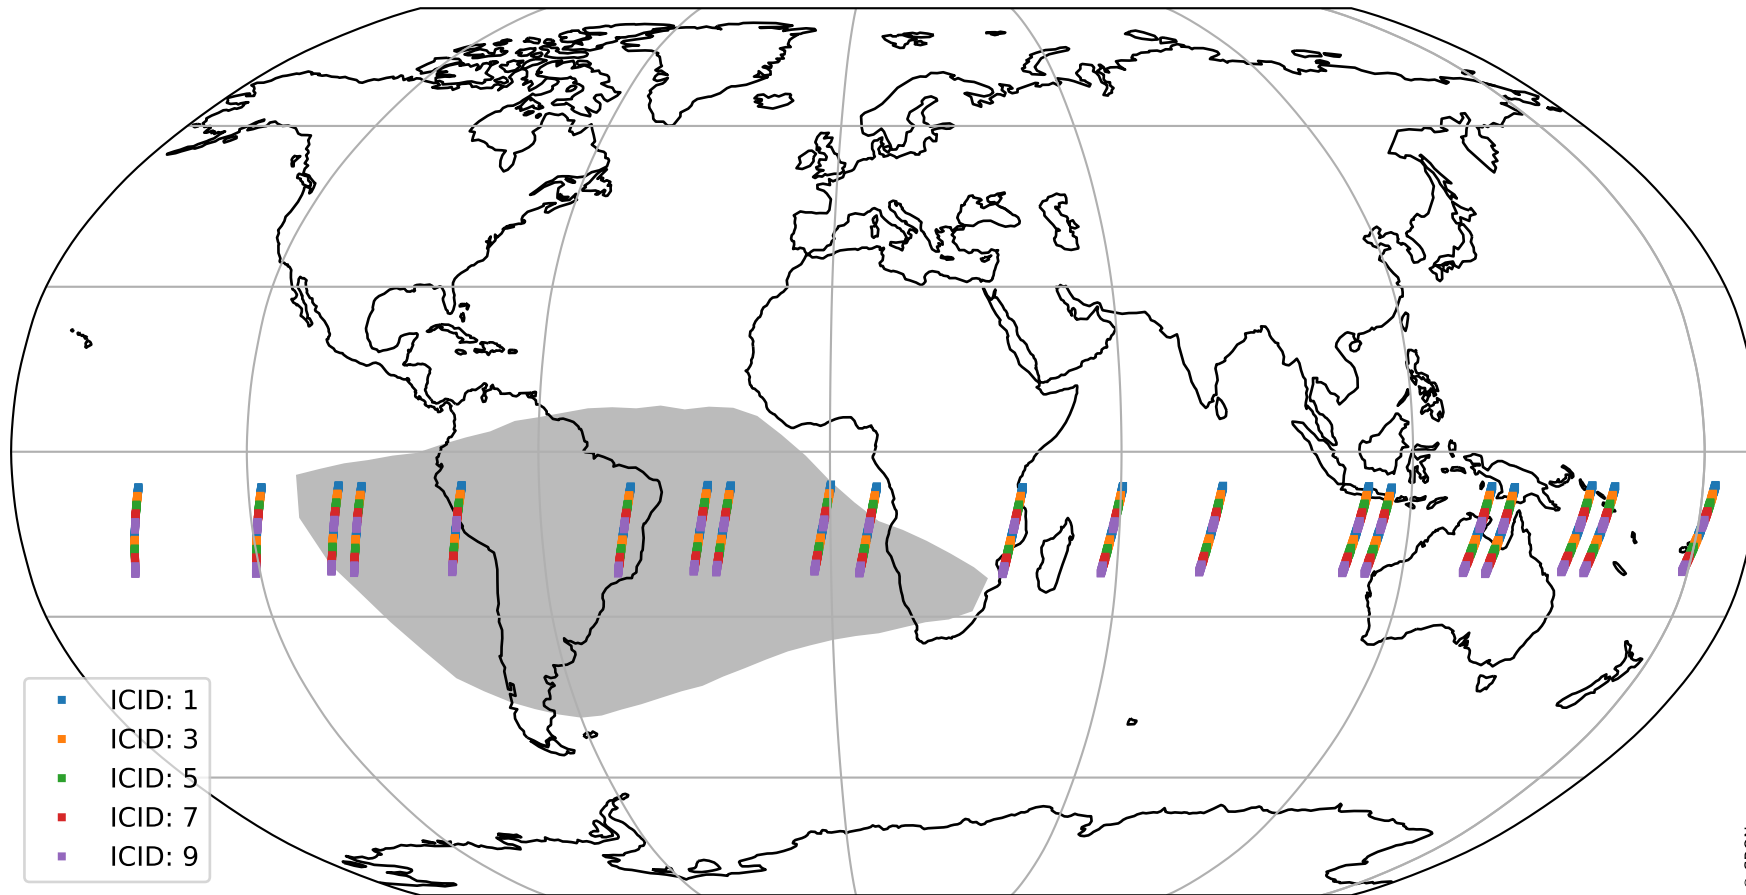

Tropomi SWIR offset (beta nominal)

orbits : 20 in [8362, 8407]
coverage : 2019-05-25 / 2019-05-28
median : 0.52596 V
spread : 0.035916 V
created : 2023-08-22T11:03:21

value detector map

Tropomi SWIR offset (beta nominal)

orbits : 20 in [8362, 8407]
coverage : 2019-05-25 / 2019-05-28
median : 34.596 μV
spread : 20.172 μV
created : 2023-08-22T11:03:21

Tropomi SWIR offset (beta nominal)

orbits : 20 in [8362, 8407]
coverage : 2019-05-25 / 2019-05-28
median : -0.055323 mV
spread : 0.33955 mV
created : 2023-08-22T11:03:21

value compared with SWIR offset CKD

Tropomi SWIR offset (beta nominal) ground-tracks of Sentinel-5P

orbits : 20 in [8362, 8407]
coverage : 2019-05-25 / 2019-05-28
created : 2023-08-22T11:03:22

Tropomi SWIR offset (beta nominal)

orbits : [1867, 8407]
coverage : 2018-02-20 / 2019-05-28
created : 2023-08-22T11:03:22

trend of detector median & temperatures