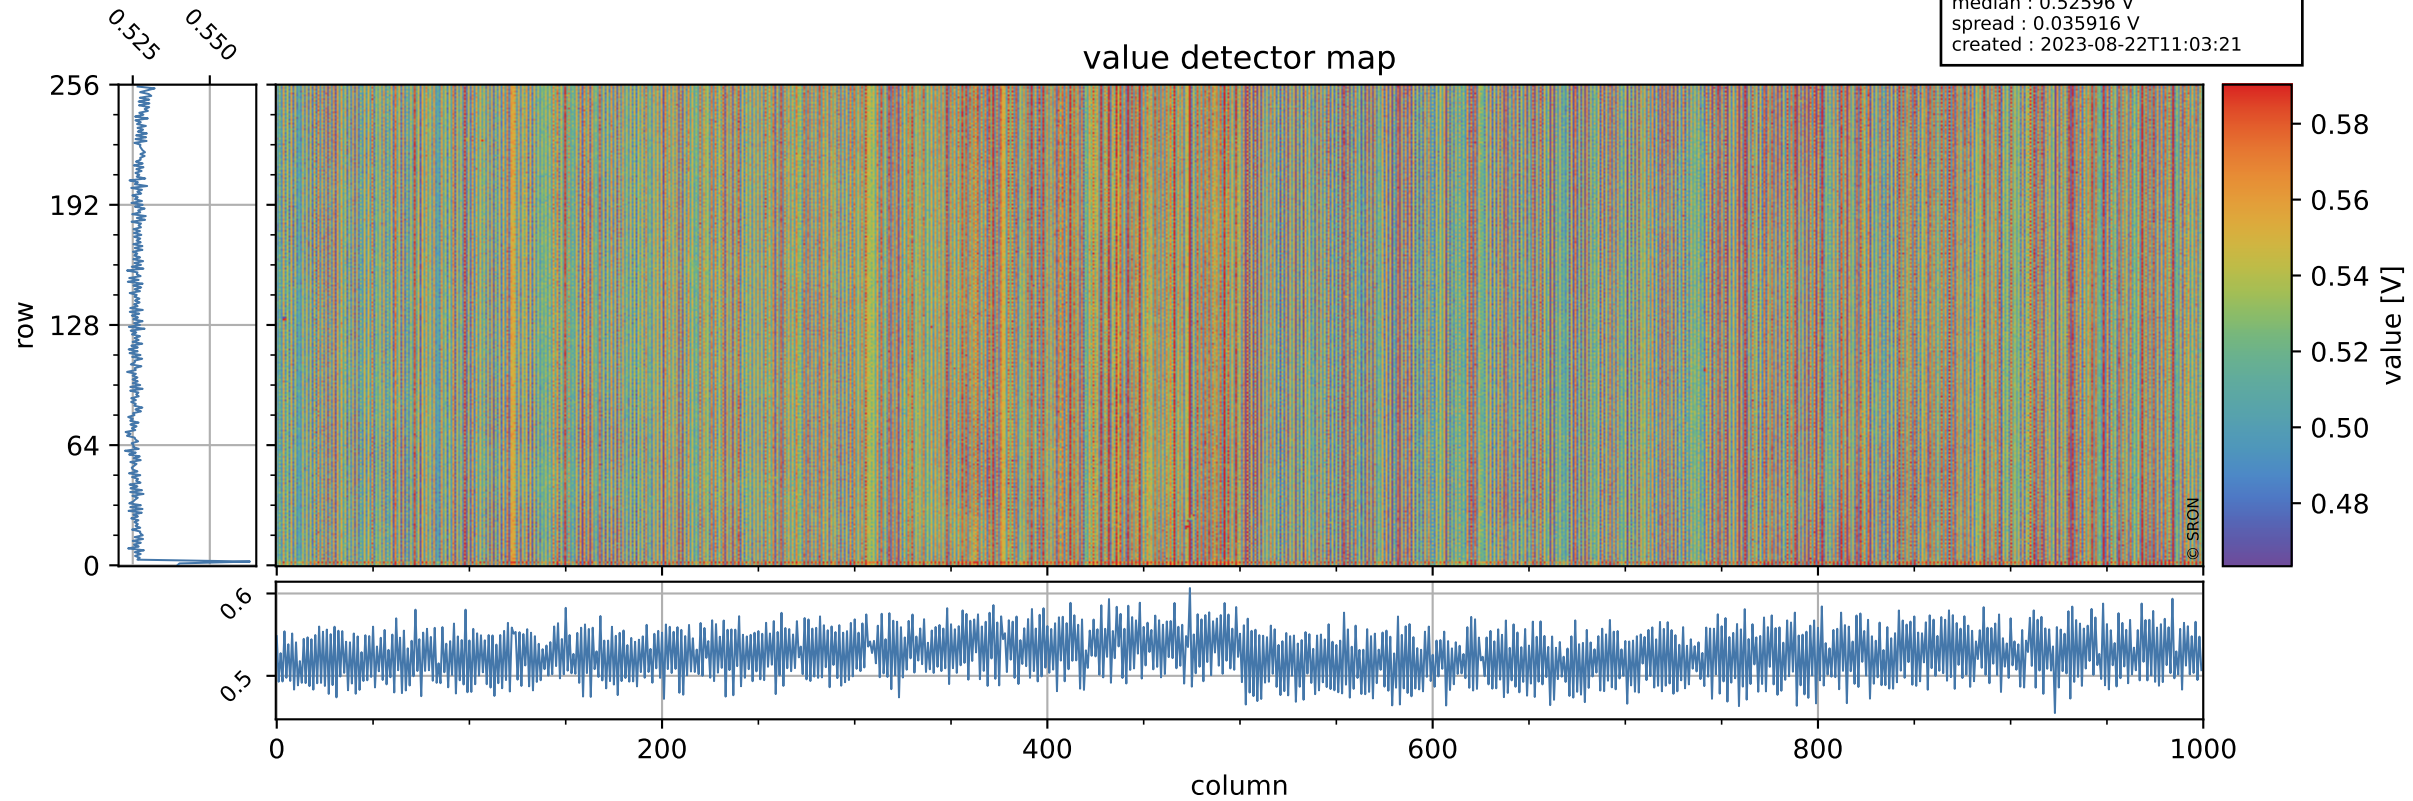

Tropomi SWIR offset (beta nominal)

orbits : 20 in [8362, 8407]
coverage : 2019-05-25 / 2019-05-28
median : 0.52596 V
spread : 0.035916 V
created : 2023-08-22T11:03:21

value detector map

Tropomi SWIR offset (beta nominal)

orbits : 20 in [8362, 8407]
coverage : 2019-05-25 / 2019-05-28
median : 34.596 μV
spread : 20.172 μV
created : 2023-08-22T11:03:21

Tropomi SWIR offset (beta nominal)

orbits : 20 in [8362, 8407]
coverage : 2019-05-25 / 2019-05-28
median : -0.055323 mV
spread : 0.33955 mV
created : 2023-08-22T11:03:21

value compared with SWIR offset CKD

Tropomi SWIR offset (beta nominal) ground-tracks of Sentinel-5P

orbits : 20 in [8362, 8407]
coverage : 2019-05-25 / 2019-05-28
created : 2023-08-22T11:03:22

Tropomi SWIR offset (beta nominal)

orbits : [1867, 8407]
coverage : 2018-02-20 / 2019-05-28
created : 2023-08-22T11:03:22

trend of detector median & temperatures