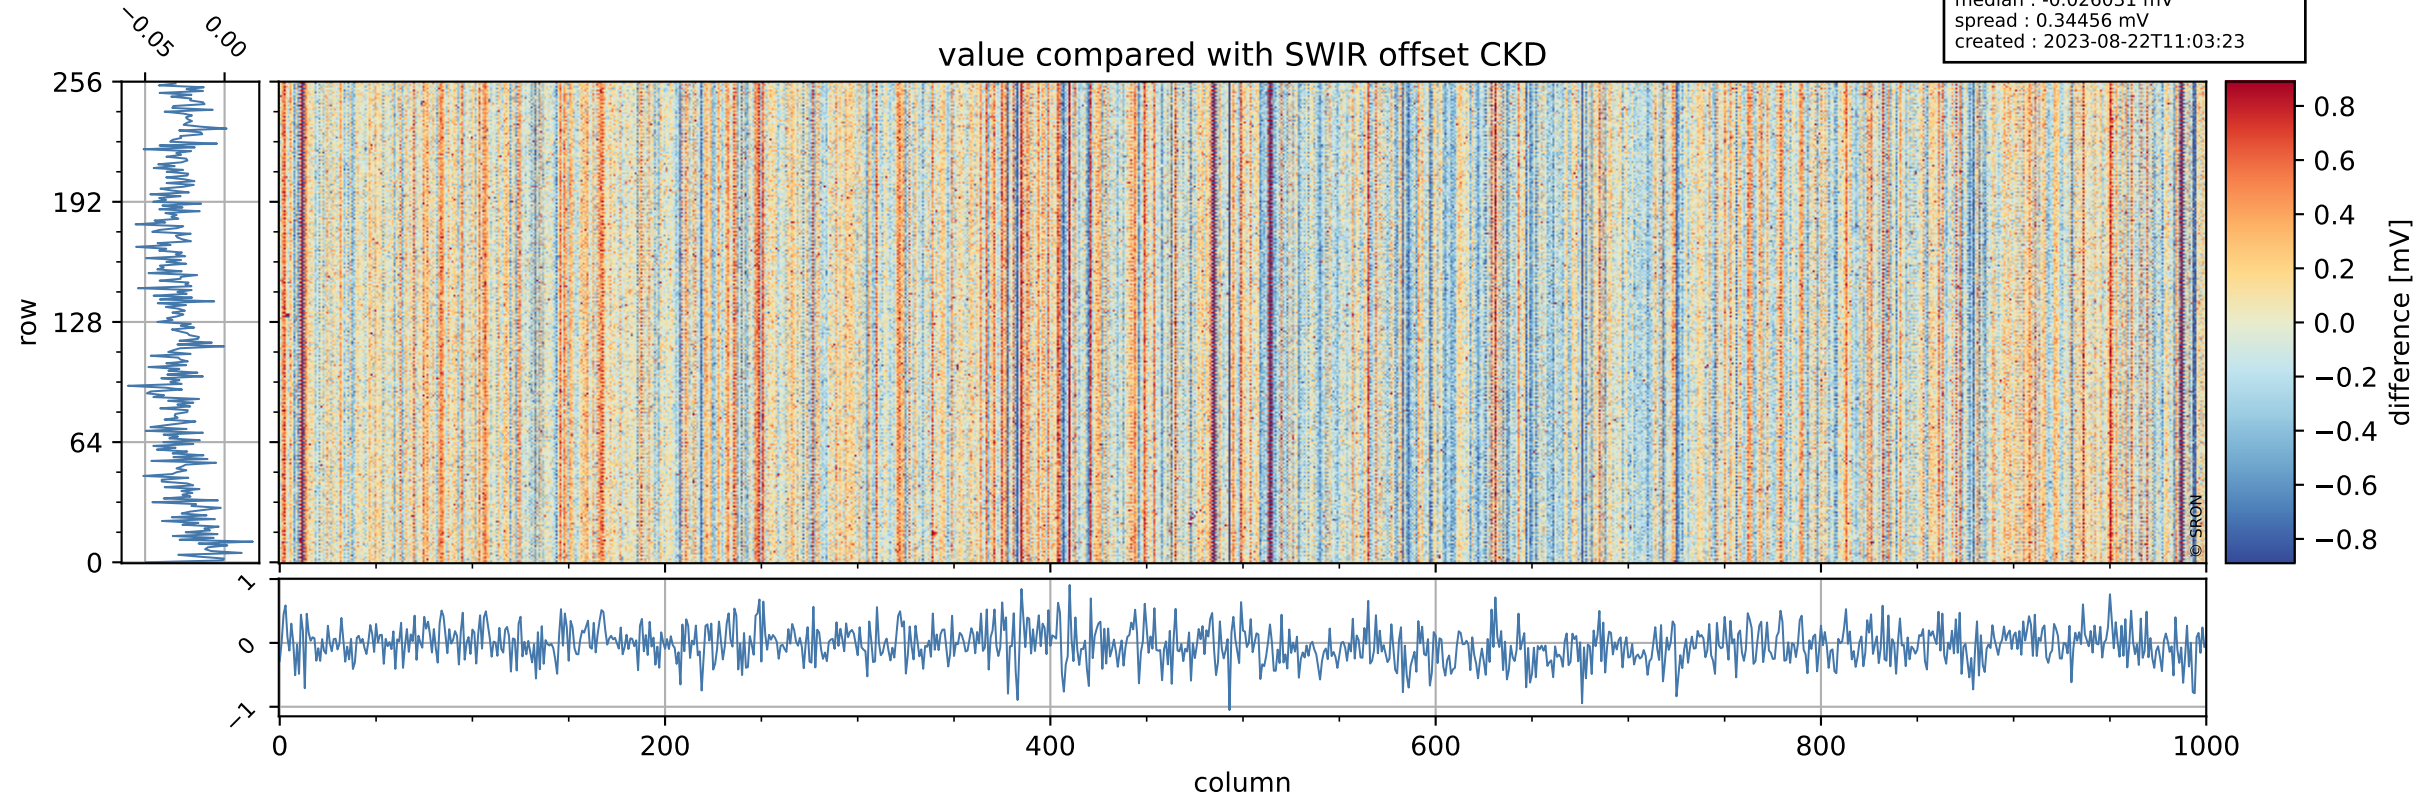

Tropomi SWIR offset (beta nominal)

orbits : 18 in [8407, 8452]
coverage : 2019-05-29 / 2019-06-01
median : 0.52599 V
spread : 0.035915 V
created : 2023-08-22T11:03:23

value detector map

Tropomi SWIR offset (beta nominal)

orbits : 18 in [8407, 8452]
coverage : 2019-05-29 / 2019-06-01
median : 0.037406 mV
spread : 0.021716 mV
created : 2023-08-22T11:03:23

Tropomi SWIR offset (beta nominal)

orbits : 18 in [8407, 8452]
coverage : 2019-05-29 / 2019-06-01
median : -0.026031 mV
spread : 0.34456 mV
created : 2023-08-22T11:03:23

value compared with SWIR offset CKD

Tropomi SWIR offset (beta nominal) ground-tracks of Sentinel-5P

orbits : 18 in [8407, 8452]
coverage : 2019-05-29 / 2019-06-01
created : 2023-08-22T11:03:23

Tropomi SWIR offset (beta nominal)

orbits : [1867, 8452]
coverage : 2018-02-20 / 2019-06-01
created : 2023-08-22T11:03:24

trend of detector median & temperatures