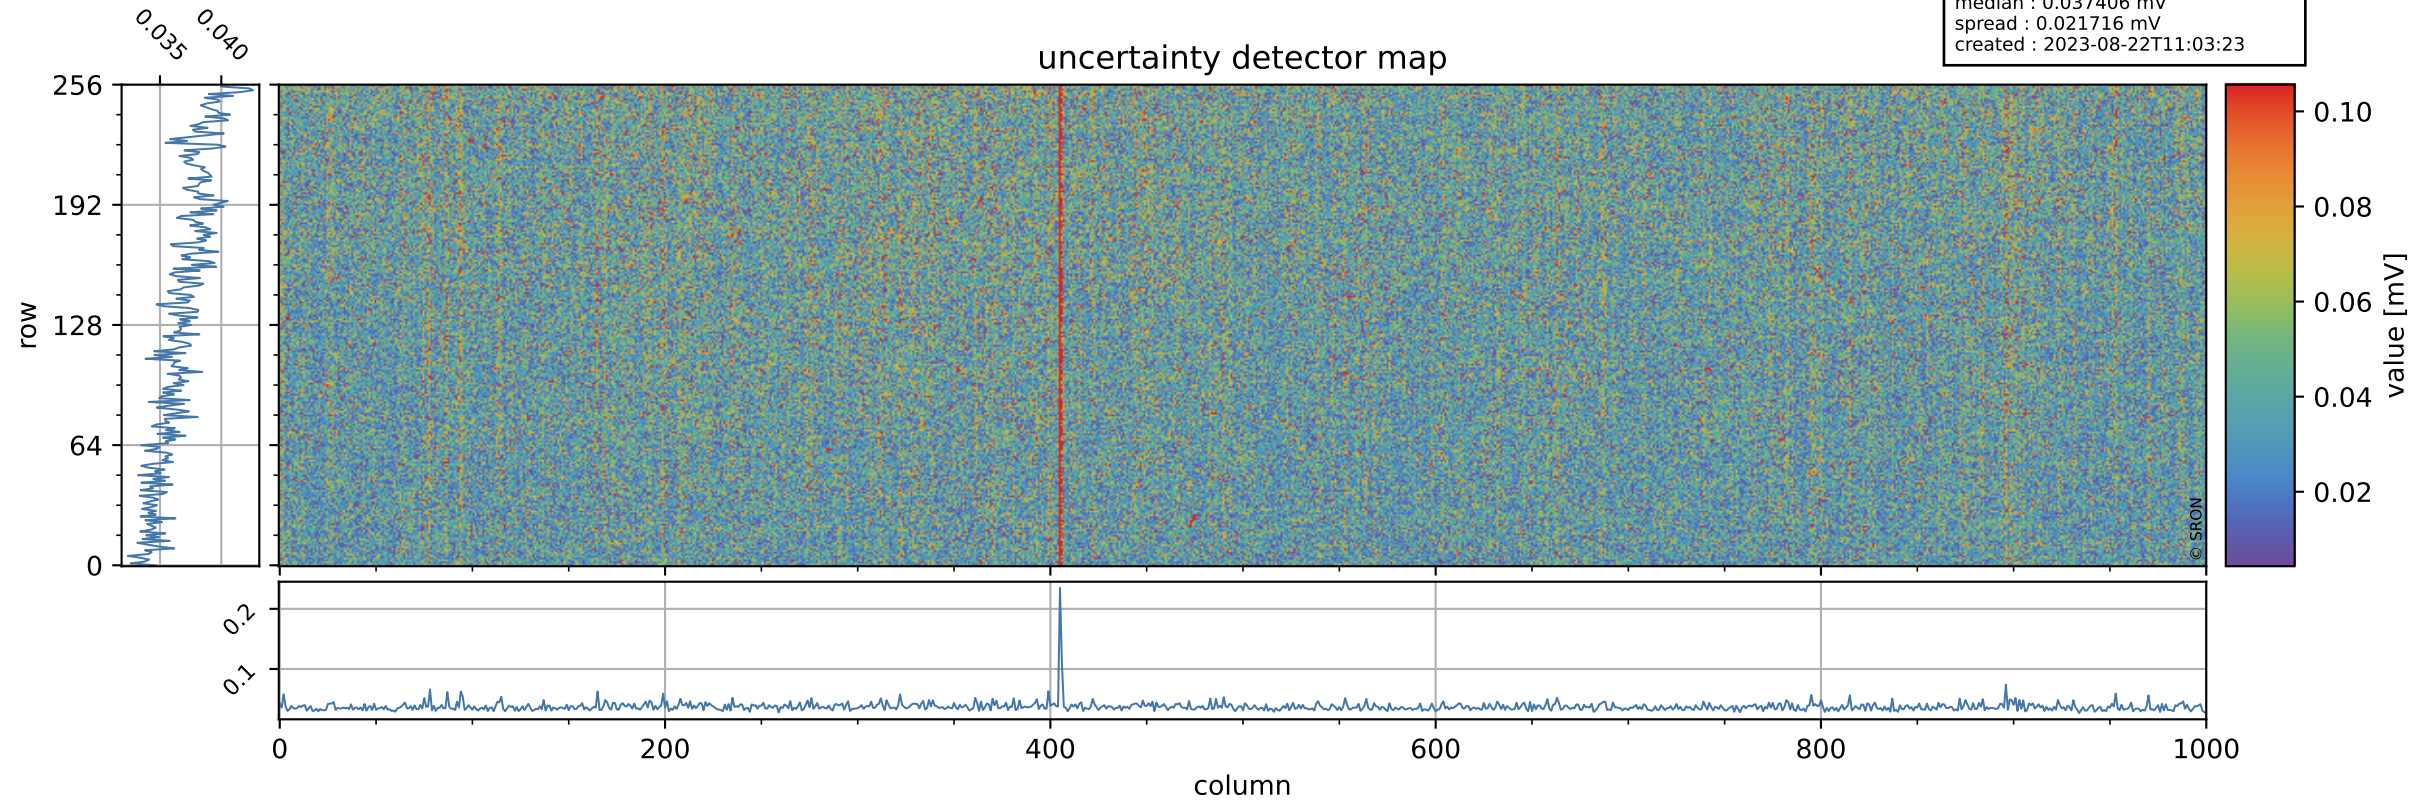

Tropomi SWIR offset (beta nominal)

orbits : 18 in [8407, 8452]
coverage : 2019-05-29 / 2019-06-01
median : 0.52599 V
spread : 0.035915 V
created : 2023-08-22T11:03:23

value detector map

Tropomi SWIR offset (beta nominal)

orbits : 18 in [8407, 8452]
coverage : 2019-05-29 / 2019-06-01
median : 0.037406 mV
spread : 0.021716 mV
created : 2023-08-22T11:03:23

Tropomi SWIR offset (beta nominal)

orbits : 18 in [8407, 8452]
coverage : 2019-05-29 / 2019-06-01
median : -0.026031 mV
spread : 0.34456 mV
created : 2023-08-22T11:03:23

value compared with SWIR offset CKD

Tropomi SWIR offset (beta nominal) ground-tracks of Sentinel-5P

orbits : 18 in [8407, 8452]
coverage : 2019-05-29 / 2019-06-01
created : 2023-08-22T11:03:23

Tropomi SWIR offset (beta nominal)

orbits : [1867, 8452]
coverage : 2018-02-20 / 2019-06-01
created : 2023-08-22T11:03:24

trend of detector median & temperatures