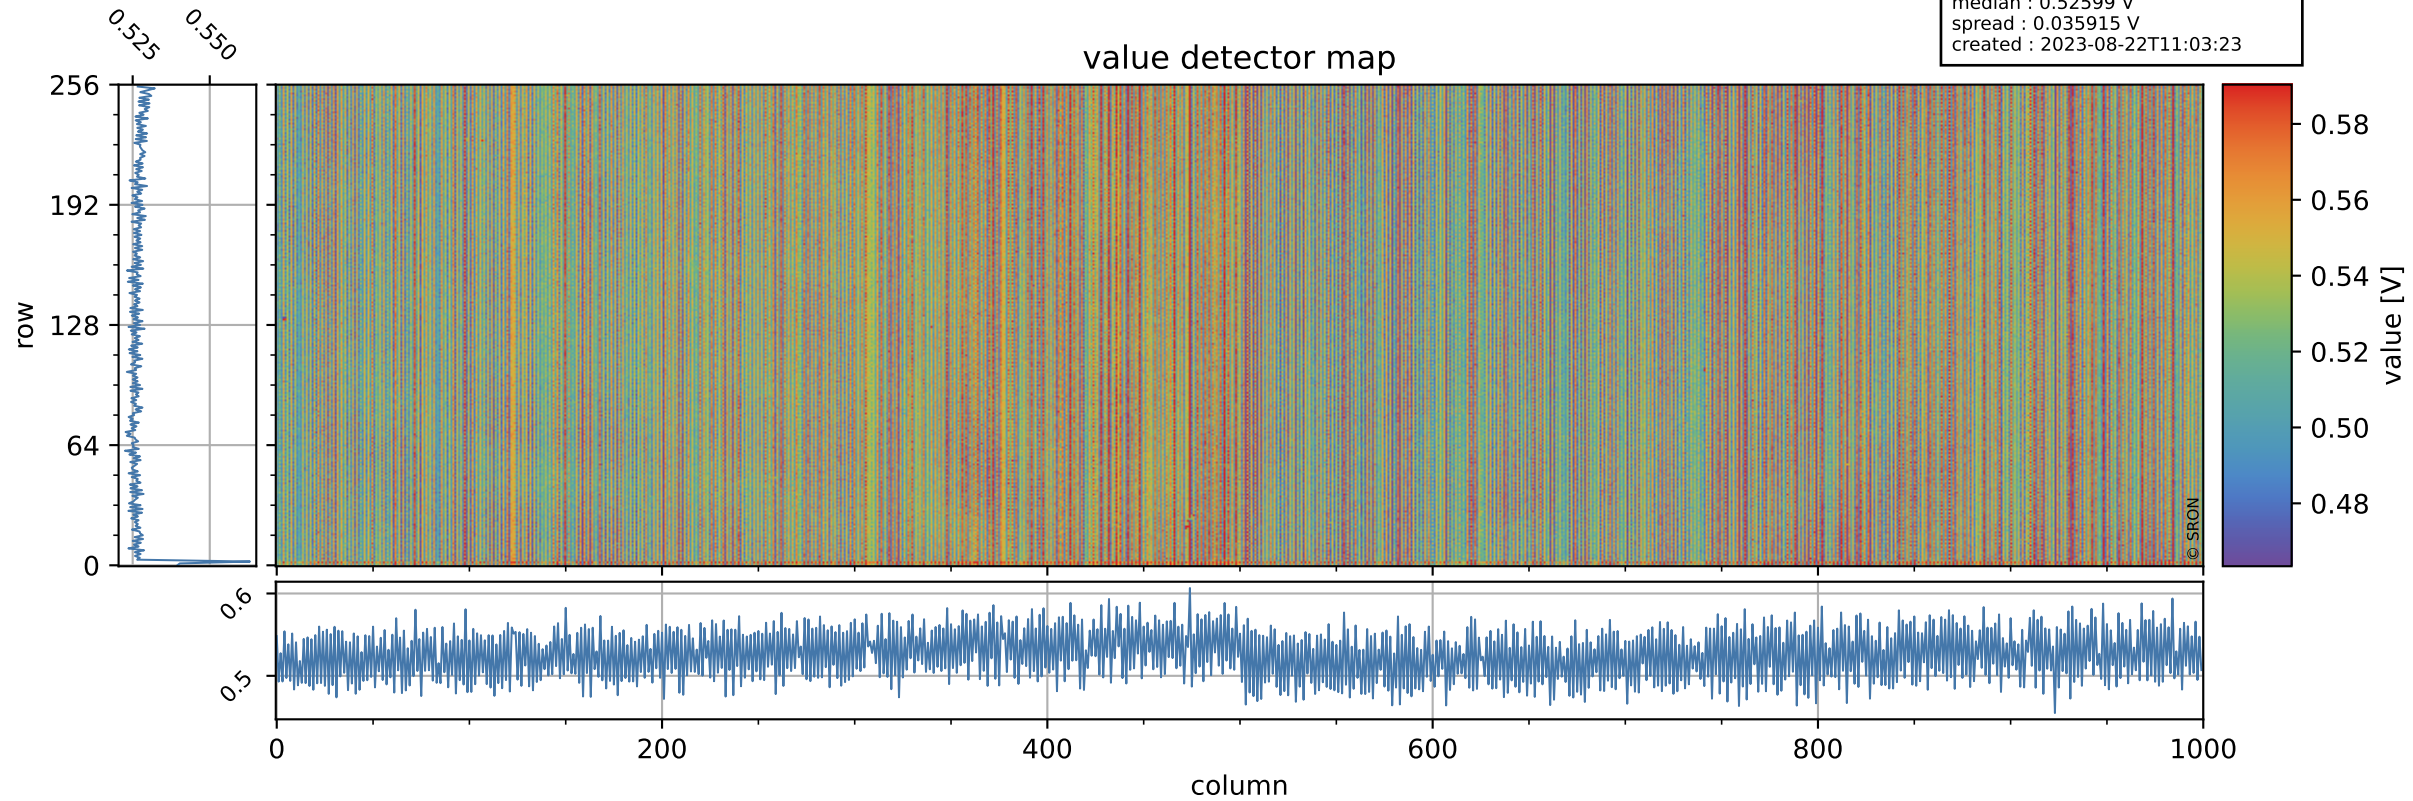

Tropomi SWIR offset (beta nominal)

orbits : 18 in [8407, 8452]
coverage : 2019-05-29 / 2019-06-01
median : 0.52599 V
spread : 0.035915 V
created : 2023-08-22T11:03:23

value detector map

Tropomi SWIR offset (beta nominal)

orbits : 18 in [8407, 8452]
coverage : 2019-05-29 / 2019-06-01
median : 0.037406 mV
spread : 0.021716 mV
created : 2023-08-22T11:03:23

Tropomi SWIR offset (beta nominal)

orbits : 18 in [8407, 8452]
coverage : 2019-05-29 / 2019-06-01
median : -0.026031 mV
spread : 0.34456 mV
created : 2023-08-22T11:03:23

value compared with SWIR offset CKD

Tropomi SWIR offset (beta nominal) ground-tracks of Sentinel-5P

orbits : 18 in [8407, 8452]
coverage : 2019-05-29 / 2019-06-01
created : 2023-08-22T11:03:23

Tropomi SWIR offset (beta nominal)

orbits : [1867, 8452]
coverage : 2018-02-20 / 2019-06-01
created : 2023-08-22T11:03:24

trend of detector median & temperatures