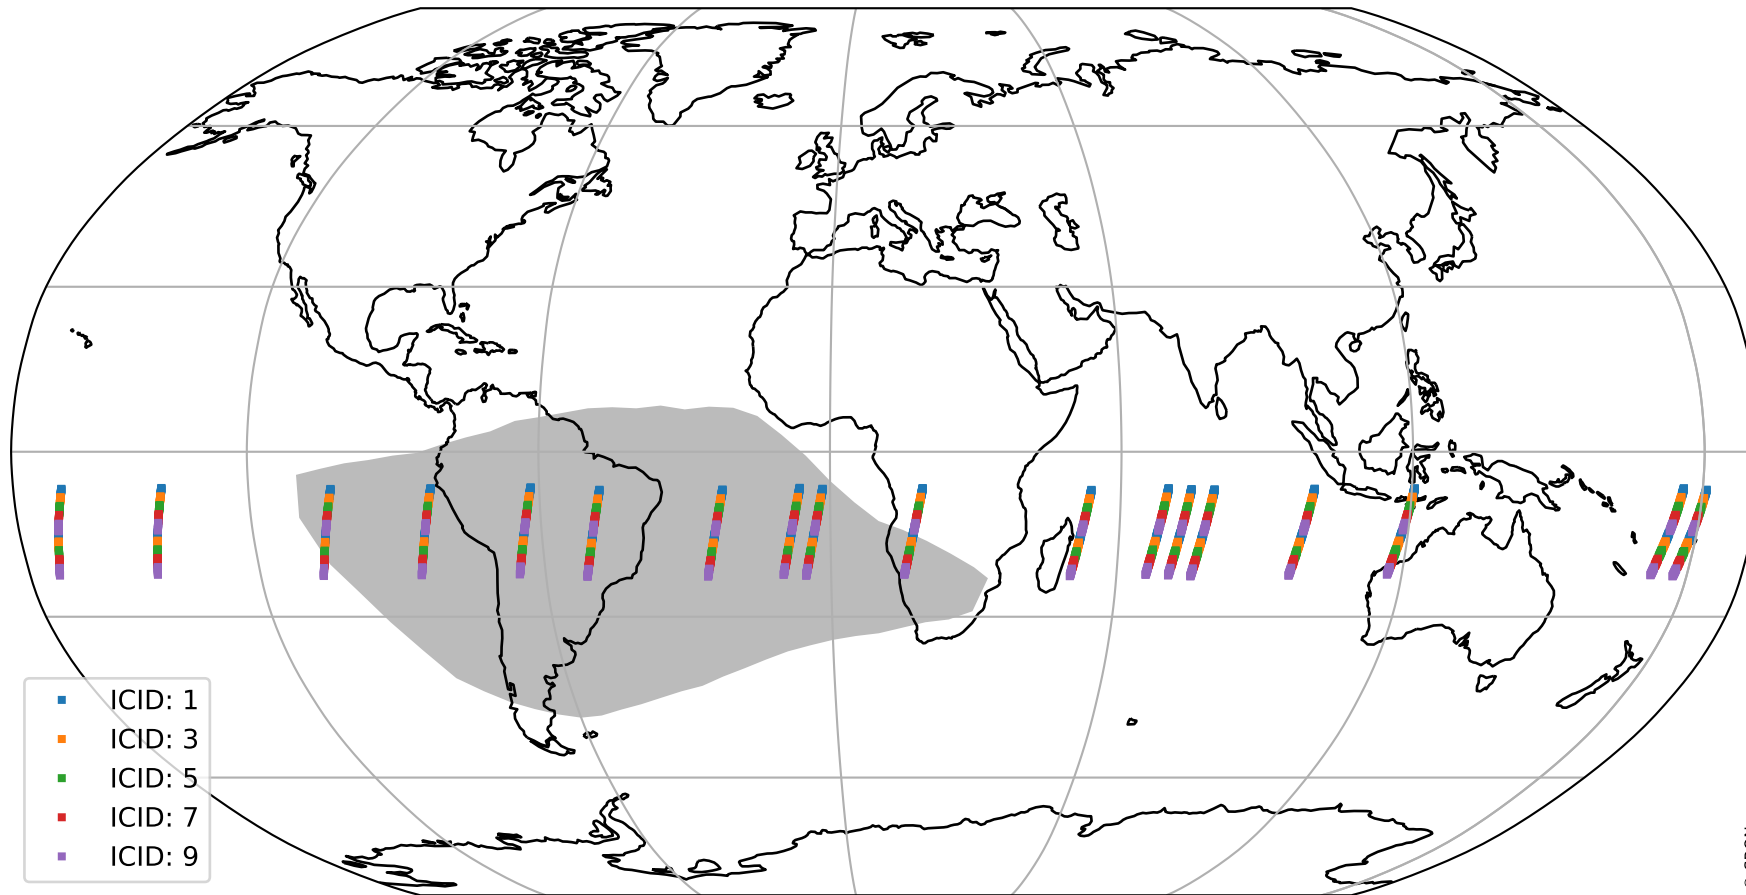

Tropomi SWIR offset (beta nominal)

orbits : 18 in [8407, 8452]
coverage : 2019-05-29 / 2019-06-01
median : 0.52599 V
spread : 0.035915 V
created : 2023-08-22T11:03:23

value detector map

Tropomi SWIR offset (beta nominal)

orbits : 18 in [8407, 8452]
coverage : 2019-05-29 / 2019-06-01
median : 0.037406 mV
spread : 0.021716 mV
created : 2023-08-22T11:03:23

Tropomi SWIR offset (beta nominal)

orbits : 18 in [8407, 8452]
coverage : 2019-05-29 / 2019-06-01
median : -0.026031 mV
spread : 0.34456 mV
created : 2023-08-22T11:03:23

value compared with SWIR offset CKD

Tropomi SWIR offset (beta nominal) ground-tracks of Sentinel-5P

orbits : 18 in [8407, 8452]
coverage : 2019-05-29 / 2019-06-01
created : 2023-08-22T11:03:23

Tropomi SWIR offset (beta nominal)

orbits : [1867, 8452]
coverage : 2018-02-20 / 2019-06-01
created : 2023-08-22T11:03:24

trend of detector median & temperatures