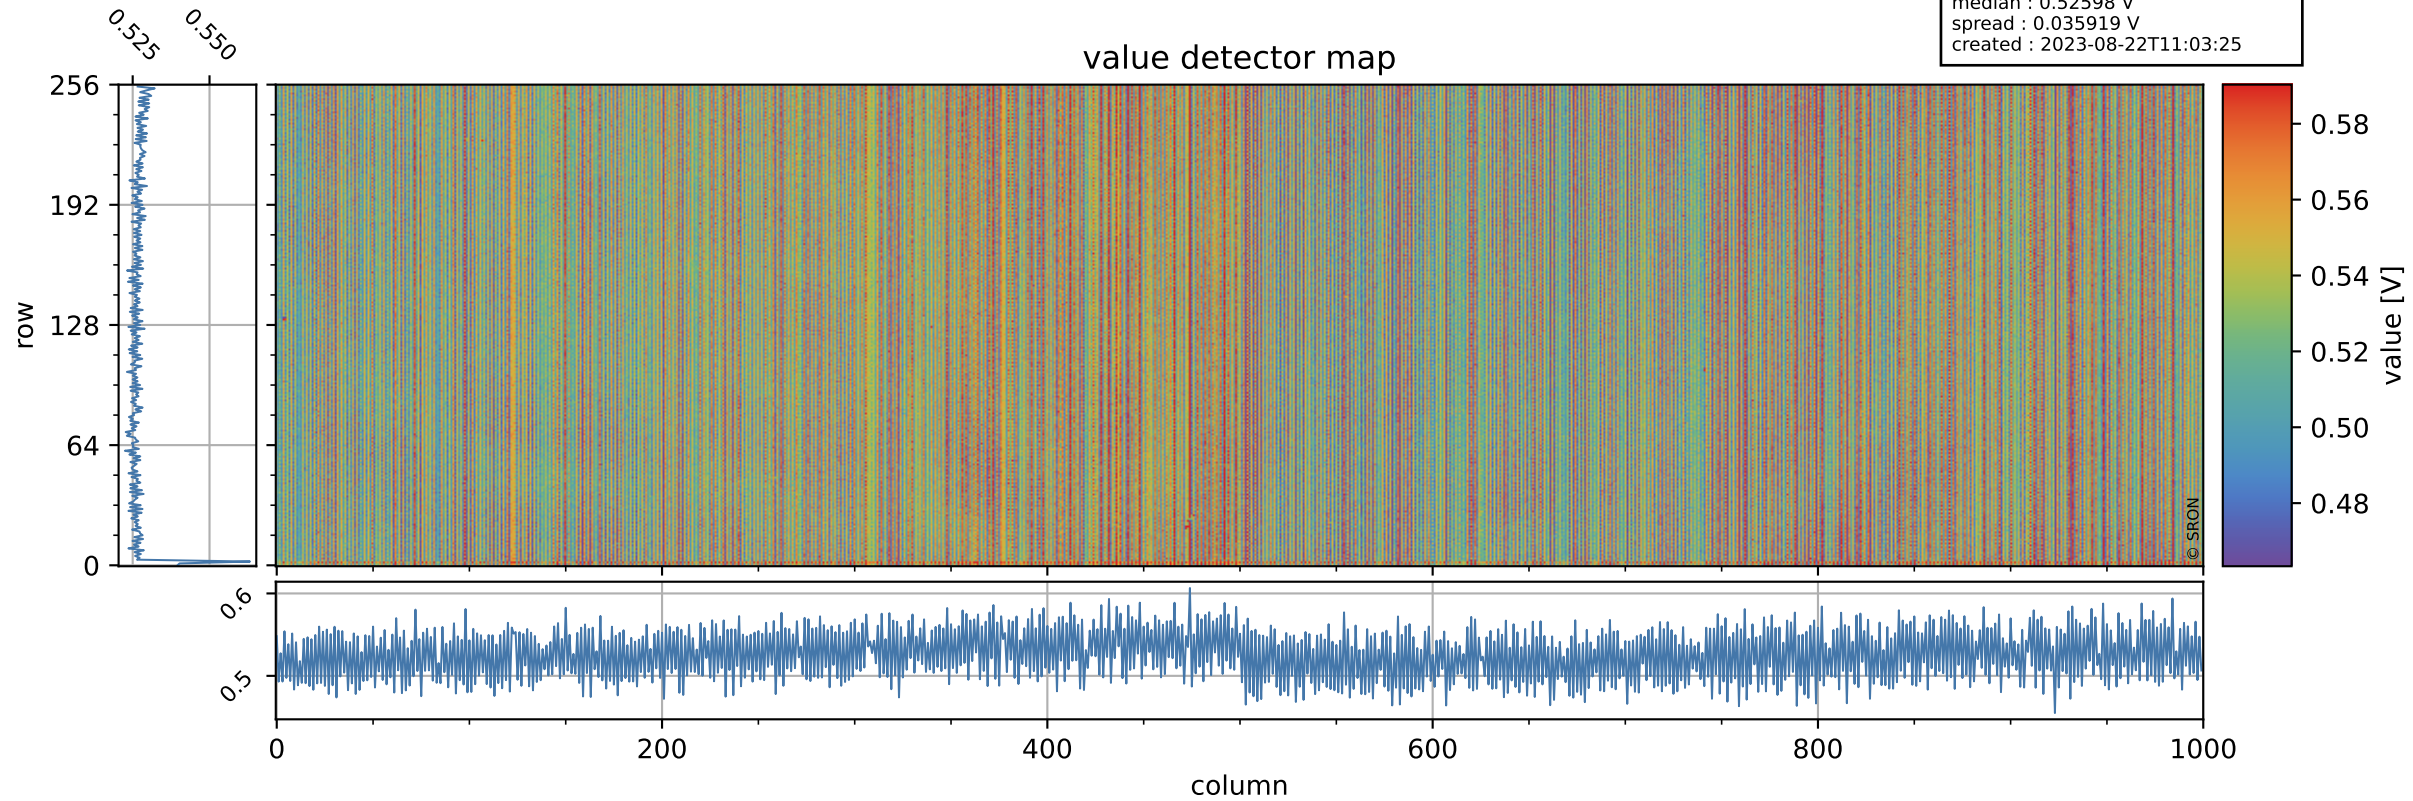

Tropomi SWIR offset (beta nominal)

orbits : 20 in [8452, 8497]
coverage : 2019-06-01 / 2019-06-04
median : 0.52598 V
spread : 0.035919 V
created : 2023-08-22T11:03:25

value detector map

Tropomi SWIR offset (beta nominal)

orbits : 20 in [8452, 8497]
coverage : 2019-06-01 / 2019-06-04
median : 33.218 μV
spread : 19.459 μV
created : 2023-08-22T11:03:25

Tropomi SWIR offset (beta nominal)

orbits : 20 in [8452, 8497]
coverage : 2019-06-01 / 2019-06-04
median : -0.044598 mV
spread : 0.34165 mV
created : 2023-08-22T11:03:25

value compared with SWIR offset CKD

Tropomi SWIR offset (beta nominal) ground-tracks of Sentinel-5P

orbits : 20 in [8452, 8497]
coverage : 2019-06-01 / 2019-06-04
created : 2023-08-22T11:03:25

Tropomi SWIR offset (beta nominal)

orbits : [1867, 8497]
coverage : 2018-02-20 / 2019-06-04
created : 2023-08-22T11:03:26

trend of detector median & temperatures