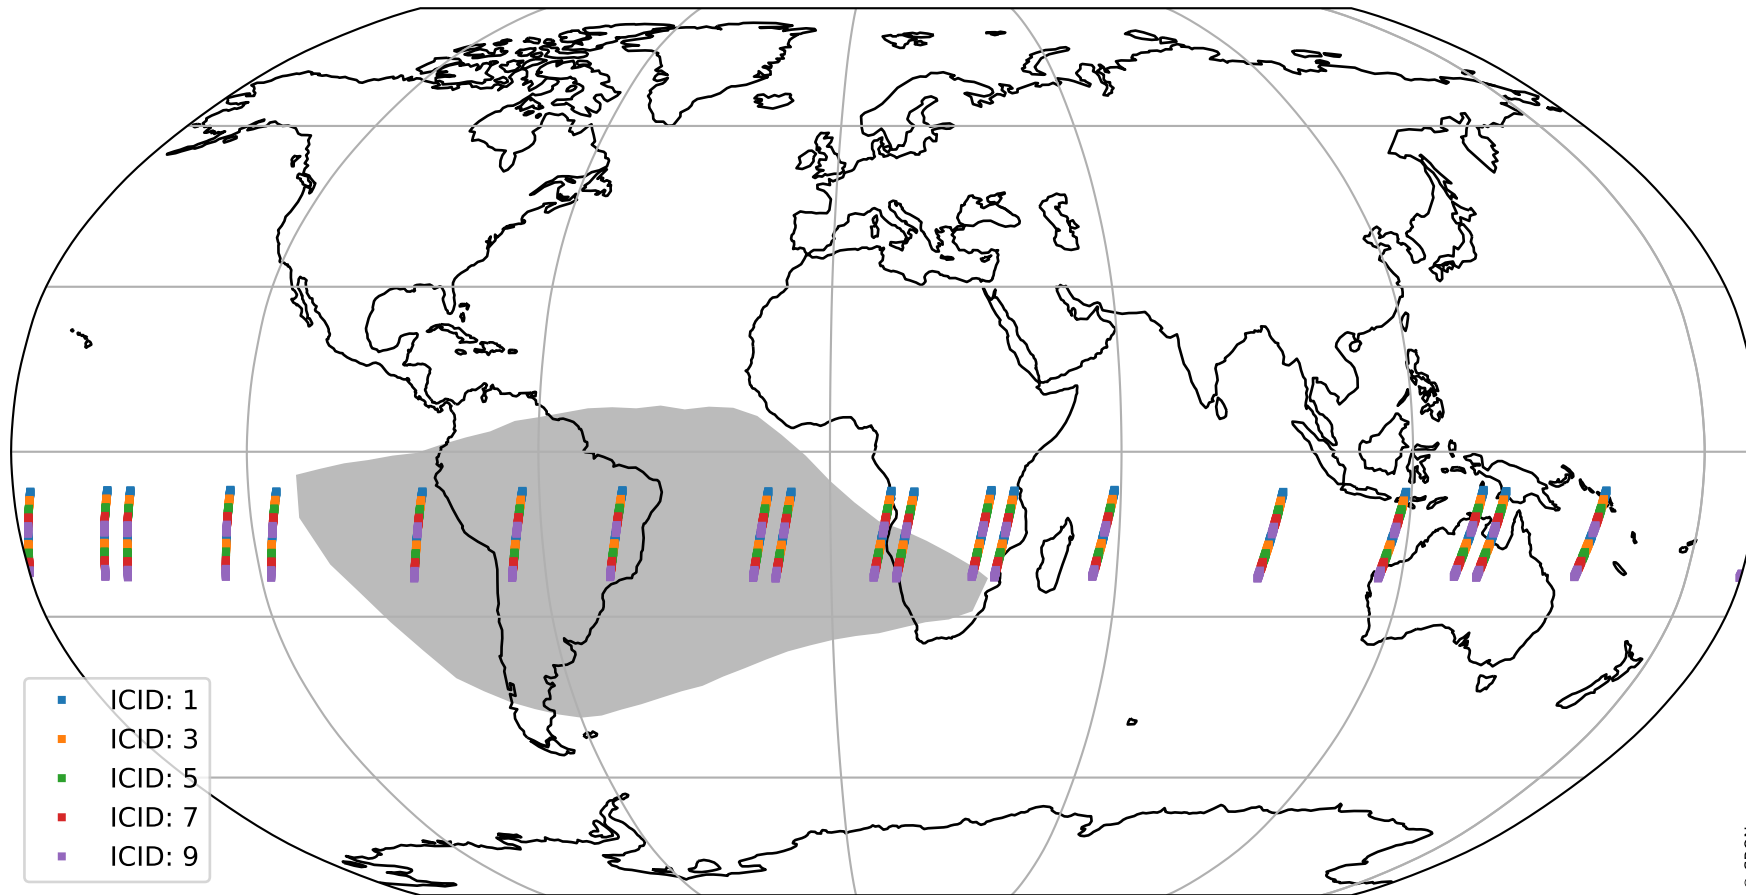

Tropomi SWIR offset (beta nominal)

orbits : 20 in [8452, 8497]
coverage : 2019-06-01 / 2019-06-04
median : 0.52598 V
spread : 0.035919 V
created : 2023-08-22T11:03:25

value detector map

Tropomi SWIR offset (beta nominal)

orbits : 20 in [8452, 8497]
coverage : 2019-06-01 / 2019-06-04
median : 33.218 μV
spread : 19.459 μV
created : 2023-08-22T11:03:25

Tropomi SWIR offset (beta nominal)

orbits : 20 in [8452, 8497]
coverage : 2019-06-01 / 2019-06-04
median : -0.044598 mV
spread : 0.34165 mV
created : 2023-08-22T11:03:25

value compared with SWIR offset CKD

Tropomi SWIR offset (beta nominal) ground-tracks of Sentinel-5P

orbits : 20 in [8452, 8497]
coverage : 2019-06-01 / 2019-06-04
created : 2023-08-22T11:03:25

Tropomi SWIR offset (beta nominal)

orbits : [1867, 8497]
coverage : 2018-02-20 / 2019-06-04
created : 2023-08-22T11:03:26

trend of detector median & temperatures