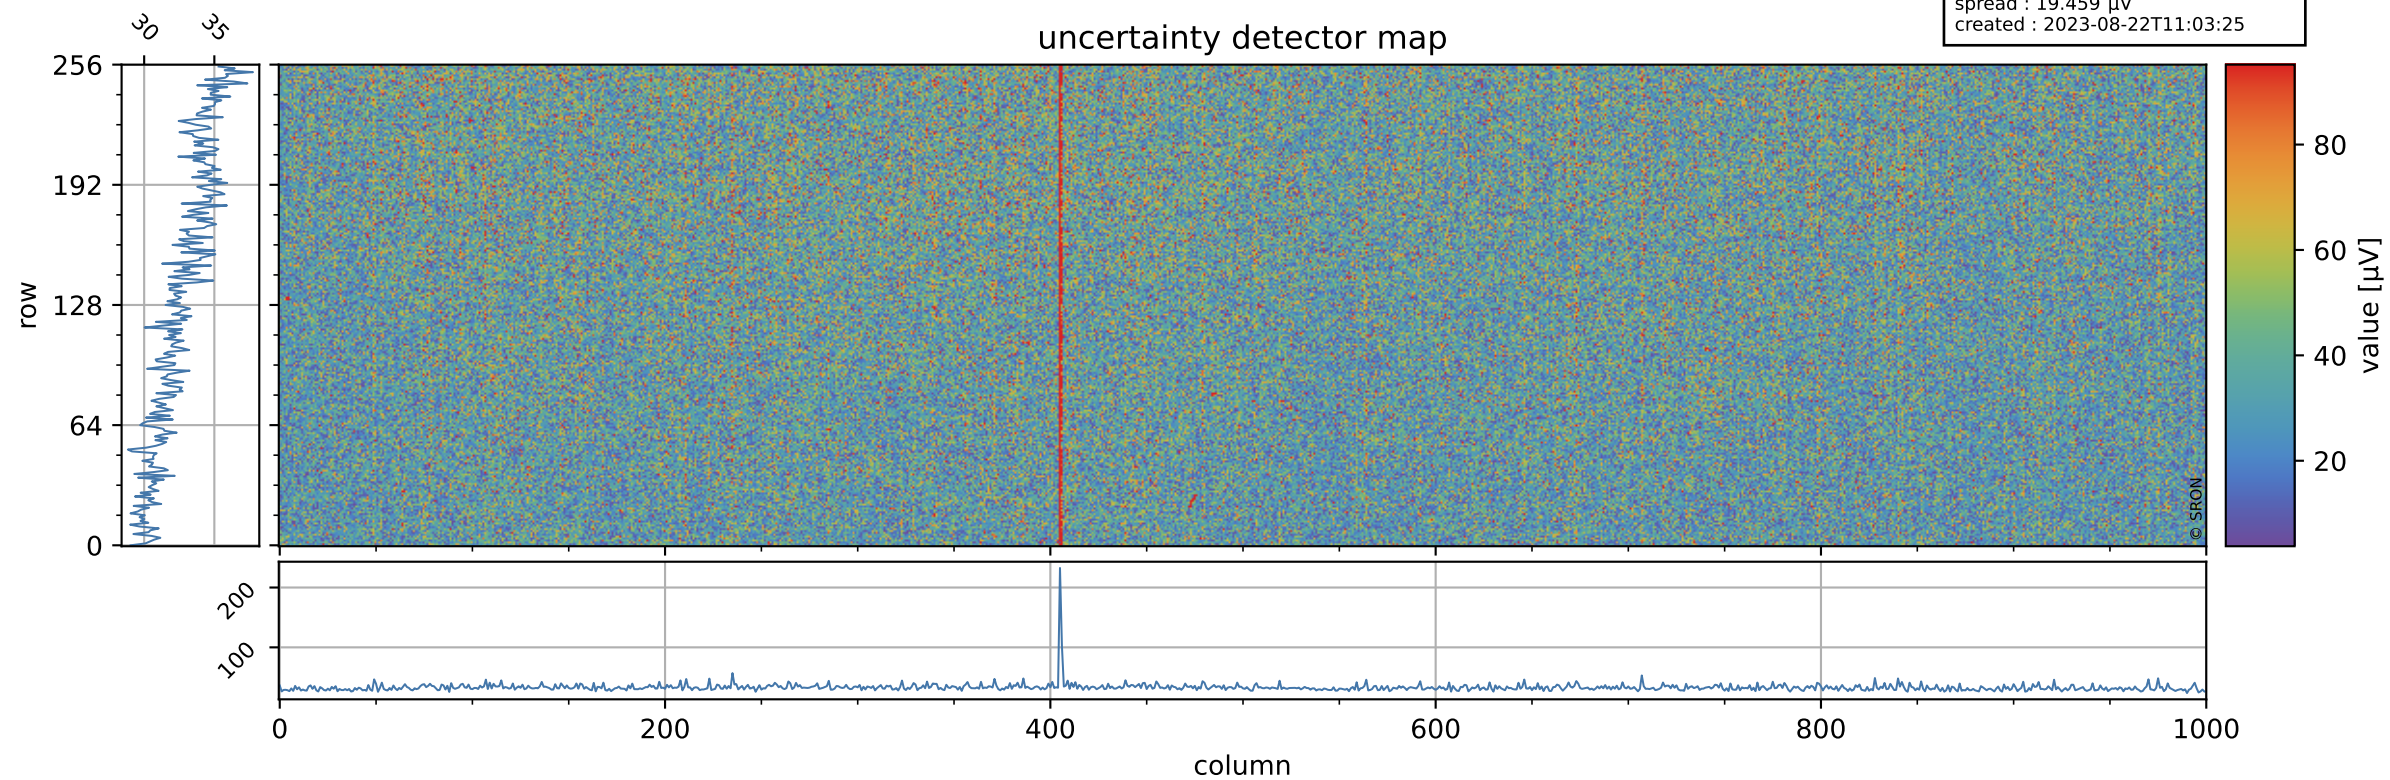

Tropomi SWIR offset (beta nominal)

orbits : 20 in [8452, 8497]
coverage : 2019-06-01 / 2019-06-04
median : 0.52598 V
spread : 0.035919 V
created : 2023-08-22T11:03:25

value detector map

Tropomi SWIR offset (beta nominal)

orbits : 20 in [8452, 8497]
coverage : 2019-06-01 / 2019-06-04
median : 33.218 μV
spread : 19.459 μV
created : 2023-08-22T11:03:25

Tropomi SWIR offset (beta nominal)

orbits : 20 in [8452, 8497]
coverage : 2019-06-01 / 2019-06-04
median : -0.044598 mV
spread : 0.34165 mV
created : 2023-08-22T11:03:25

value compared with SWIR offset CKD

Tropomi SWIR offset (beta nominal) ground-tracks of Sentinel-5P

orbits : 20 in [8452, 8497]
coverage : 2019-06-01 / 2019-06-04
created : 2023-08-22T11:03:25

Tropomi SWIR offset (beta nominal)

orbits : [1867, 8497]
coverage : 2018-02-20 / 2019-06-04
created : 2023-08-22T11:03:26

trend of detector median & temperatures