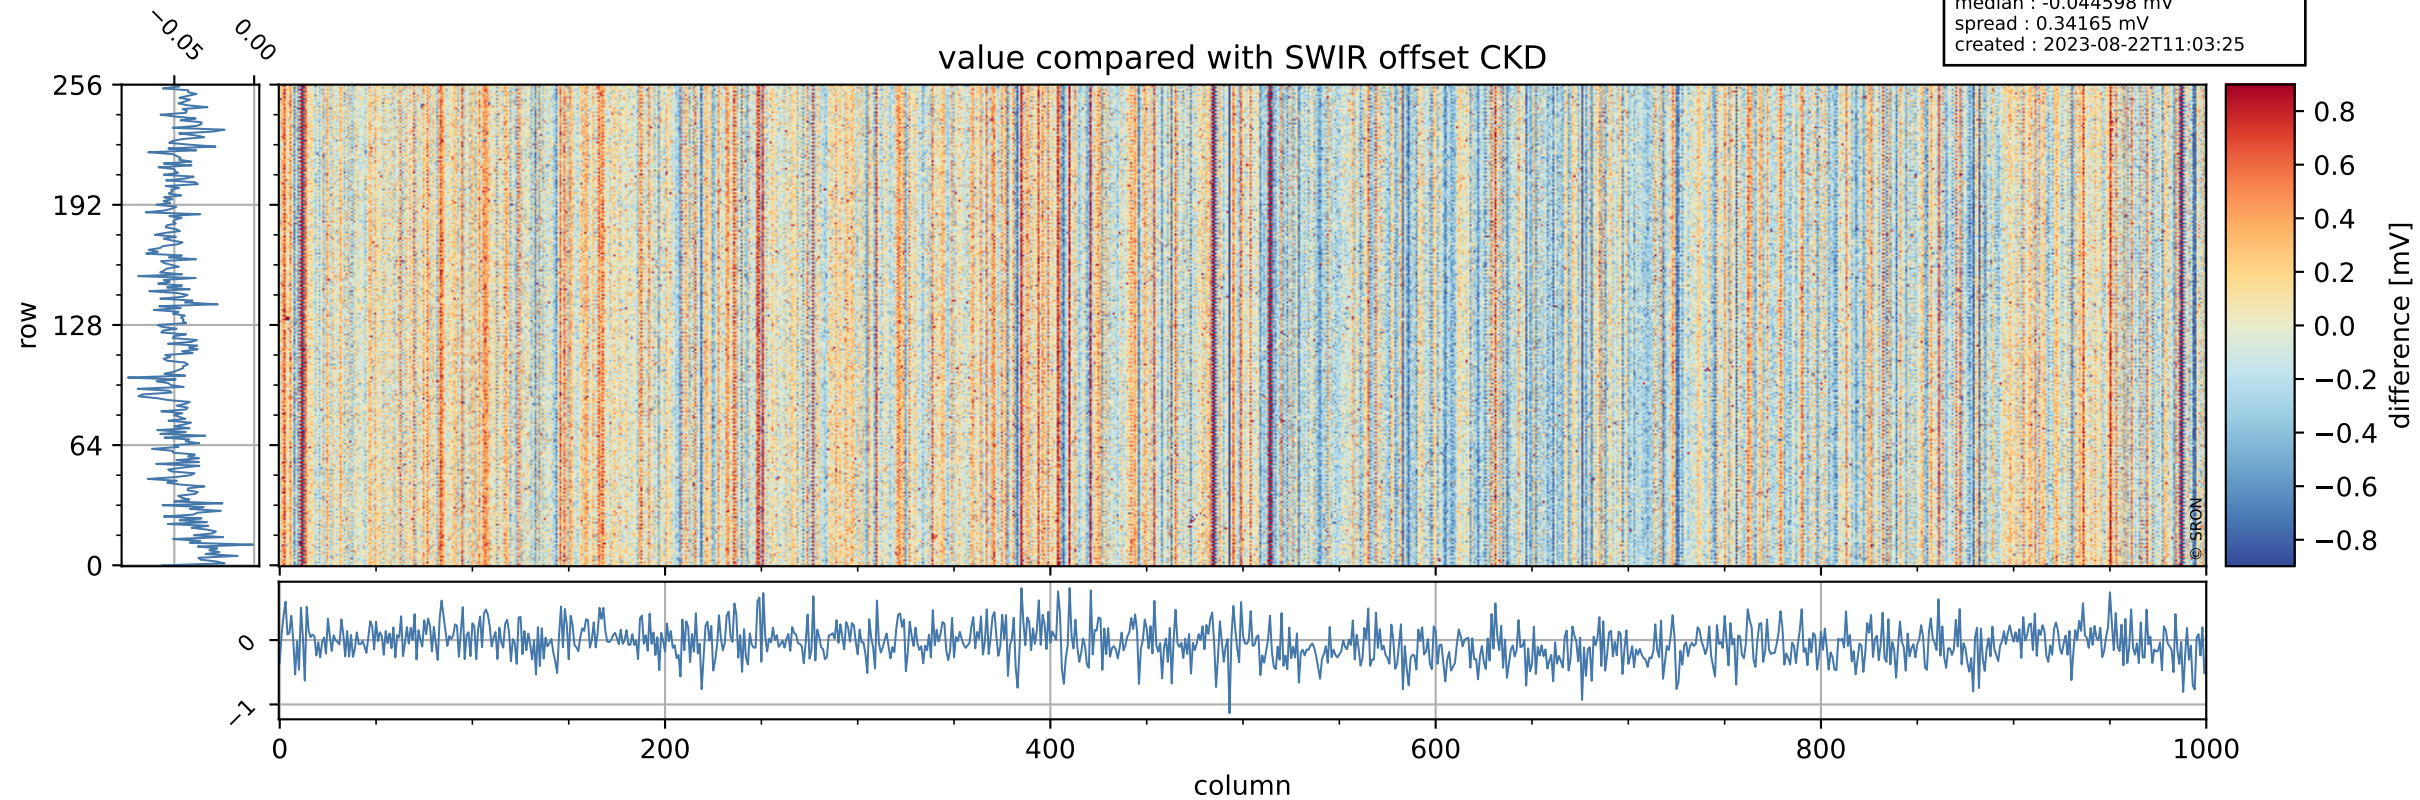

Tropomi SWIR offset (beta nominal)

orbits : 20 in [8452, 8497]
coverage : 2019-06-01 / 2019-06-04
median : 0.52598 V
spread : 0.035919 V
created : 2023-08-22T11:03:25

value detector map

Tropomi SWIR offset (beta nominal)

orbits : 20 in [8452, 8497]
coverage : 2019-06-01 / 2019-06-04
median : 33.218 μV
spread : 19.459 μV
created : 2023-08-22T11:03:25

Tropomi SWIR offset (beta nominal)

orbits : 20 in [8452, 8497]
coverage : 2019-06-01 / 2019-06-04
median : -0.044598 mV
spread : 0.34165 mV
created : 2023-08-22T11:03:25

value compared with SWIR offset CKD

Tropomi SWIR offset (beta nominal) ground-tracks of Sentinel-5P

orbits : 20 in [8452, 8497]
coverage : 2019-06-01 / 2019-06-04
created : 2023-08-22T11:03:25

Tropomi SWIR offset (beta nominal)

orbits : [1867, 8497]
coverage : 2018-02-20 / 2019-06-04
created : 2023-08-22T11:03:26

trend of detector median & temperatures