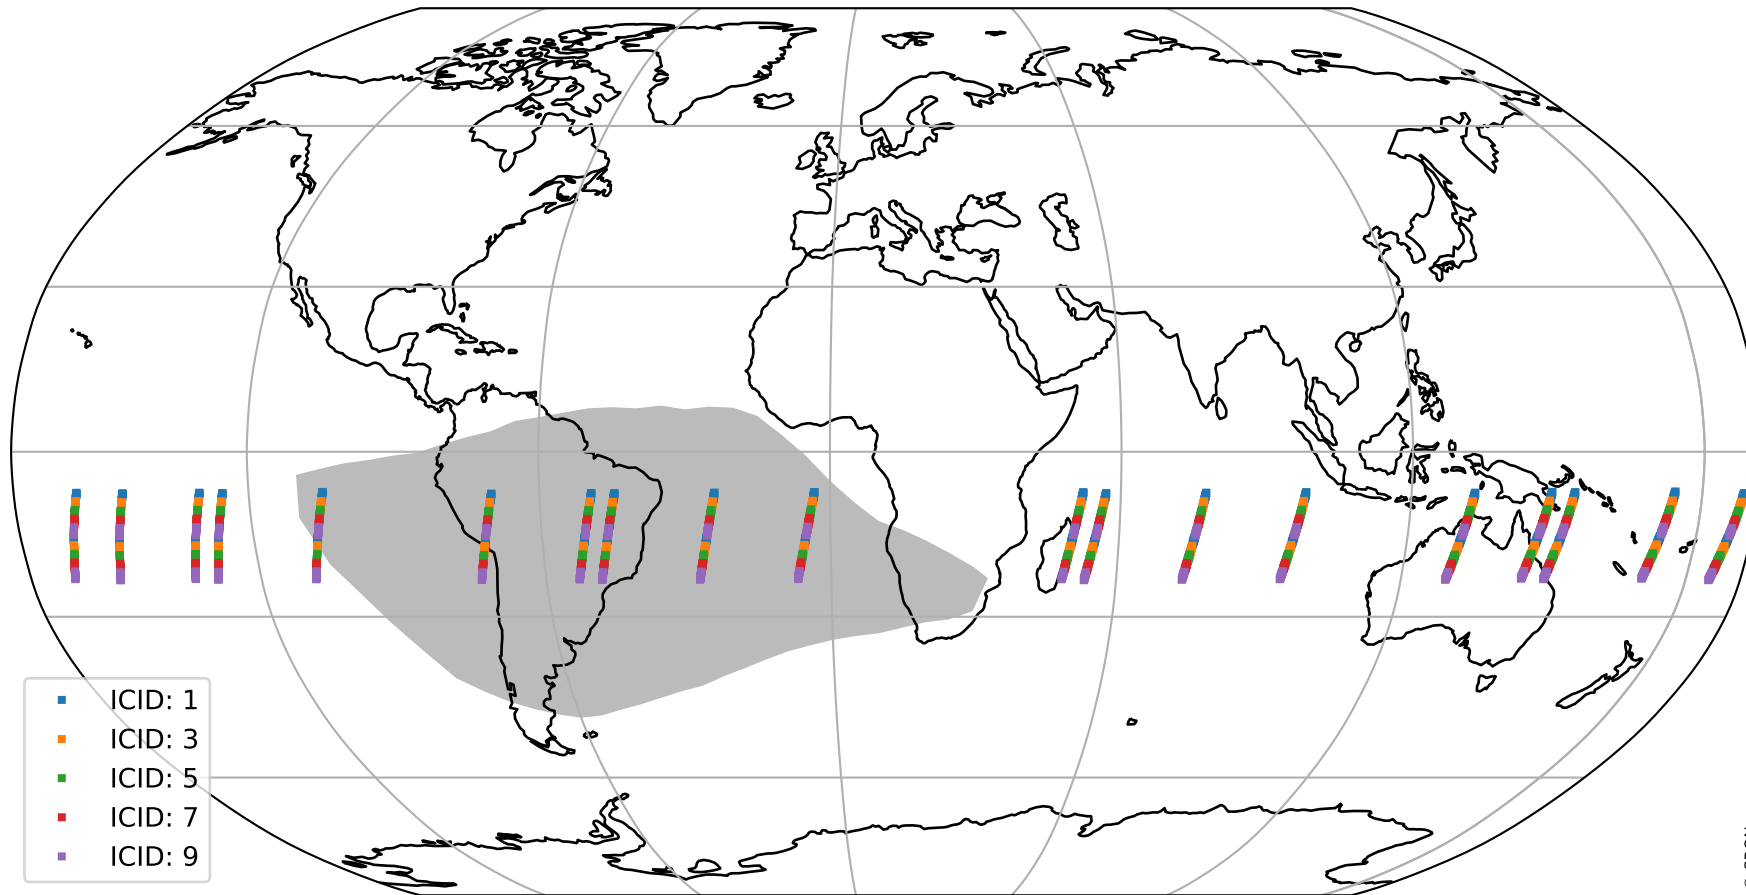

Tropomi SWIR offset (beta nominal)

orbits : 19 in [8497, 8542]
coverage : 2019-06-04 / 2019-06-07
median : 0.52597 V
spread : 0.035913 V
created : 2023-08-22T11:03:26

value detector map

Tropomi SWIR offset (beta nominal)

orbits : 19 in [8497, 8542]
coverage : 2019-06-04 / 2019-06-07
median : 33.116 μV
spread : 19.6 μV
created : 2023-08-22T11:03:27

Tropomi SWIR offset (beta nominal)

orbits : 19 in [8497, 8542]
coverage : 2019-06-04 / 2019-06-07
median : -0.051833 mV
spread : 0.33795 mV
created : 2023-08-22T11:03:27

value compared with SWIR offset CKD

Tropomi SWIR offset (beta nominal) ground-tracks of Sentinel-5P

orbits : 19 in [8497, 8542]
coverage : 2019-06-04 / 2019-06-07
created : 2023-08-22T11:03:27

Tropomi SWIR offset (beta nominal)

orbits : [1867, 8542]
coverage : 2018-02-20 / 2019-06-07
created : 2023-08-22T11:03:28

trend of detector median & temperatures