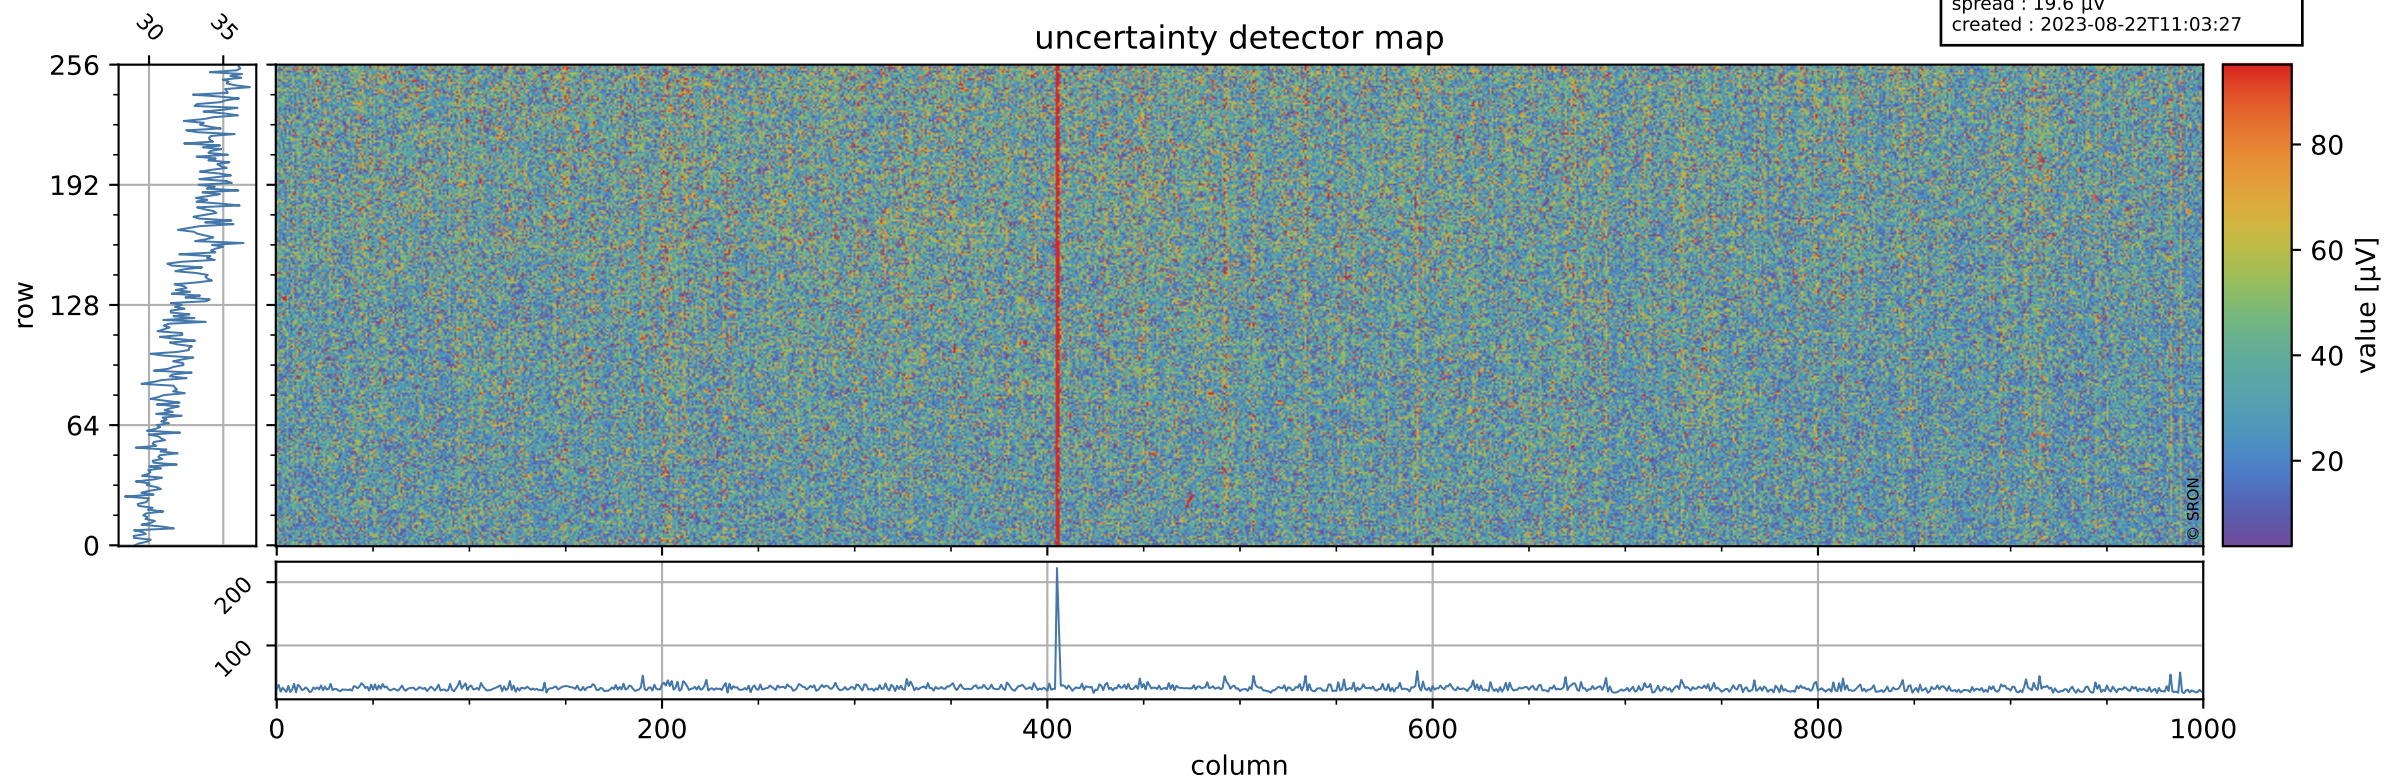

Tropomi SWIR offset (beta nominal)

orbits : 19 in [8497, 8542]
coverage : 2019-06-04 / 2019-06-07
median : 0.52597 V
spread : 0.035913 V
created : 2023-08-22T11:03:26

value detector map

Tropomi SWIR offset (beta nominal)

orbits : 19 in [8497, 8542]
coverage : 2019-06-04 / 2019-06-07
median : 33.116 μV
spread : 19.6 μV
created : 2023-08-22T11:03:27

Tropomi SWIR offset (beta nominal)

orbits : 19 in [8497, 8542]
coverage : 2019-06-04 / 2019-06-07
median : -0.051833 mV
spread : 0.33795 mV
created : 2023-08-22T11:03:27

value compared with SWIR offset CKD

Tropomi SWIR offset (beta nominal) ground-tracks of Sentinel-5P

orbits : 19 in [8497, 8542]
coverage : 2019-06-04 / 2019-06-07
created : 2023-08-22T11:03:27

Tropomi SWIR offset (beta nominal)

orbits : [1867, 8542]
coverage : 2018-02-20 / 2019-06-07
created : 2023-08-22T11:03:28

trend of detector median & temperatures