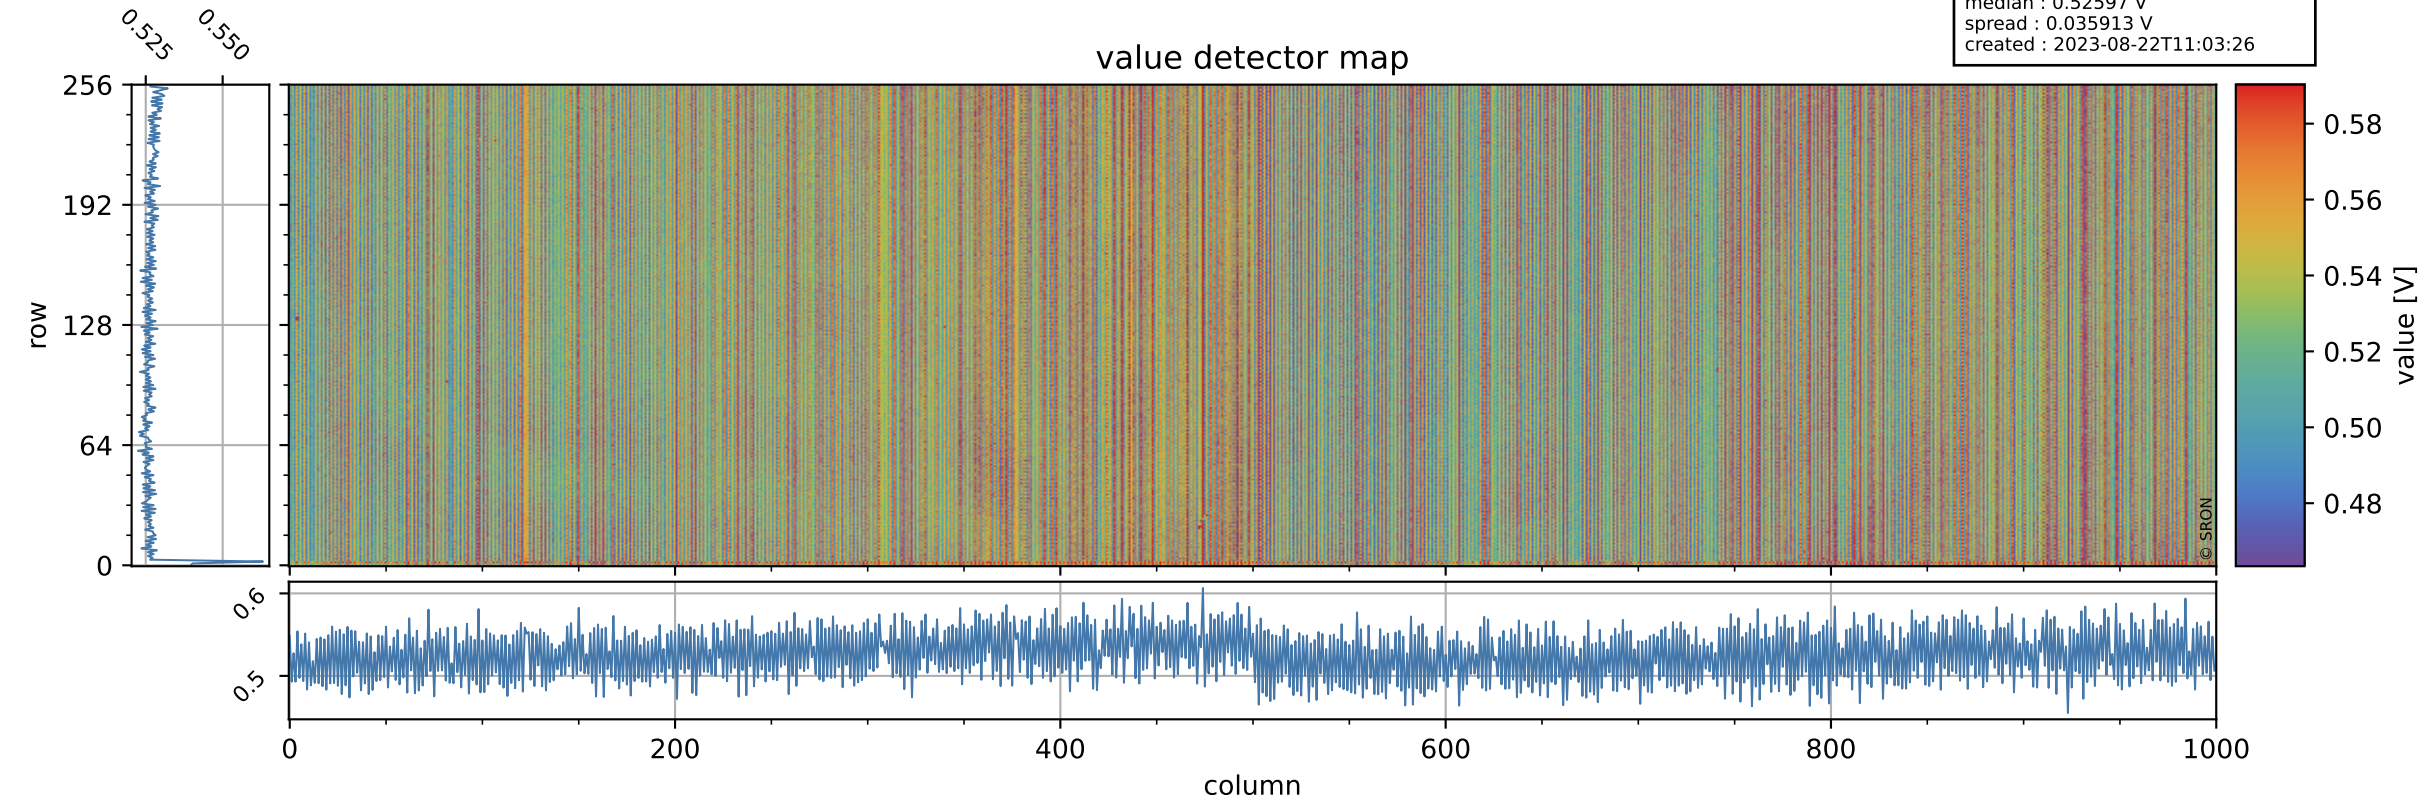

Tropomi SWIR offset (beta nominal)

orbits : 19 in [8497, 8542]
coverage : 2019-06-04 / 2019-06-07
median : 0.52597 V
spread : 0.035913 V
created : 2023-08-22T11:03:26

value detector map

Tropomi SWIR offset (beta nominal)

orbits : 19 in [8497, 8542]
coverage : 2019-06-04 / 2019-06-07
median : 33.116 μV
spread : 19.6 μV
created : 2023-08-22T11:03:27

Tropomi SWIR offset (beta nominal)

orbits : 19 in [8497, 8542]
coverage : 2019-06-04 / 2019-06-07
median : -0.051833 mV
spread : 0.33795 mV
created : 2023-08-22T11:03:27

value compared with SWIR offset CKD

Tropomi SWIR offset (beta nominal) ground-tracks of Sentinel-5P

orbits : 19 in [8497, 8542]
coverage : 2019-06-04 / 2019-06-07
created : 2023-08-22T11:03:27

Tropomi SWIR offset (beta nominal)

orbits : [1867, 8542]
coverage : 2018-02-20 / 2019-06-07
created : 2023-08-22T11:03:28

trend of detector median & temperatures