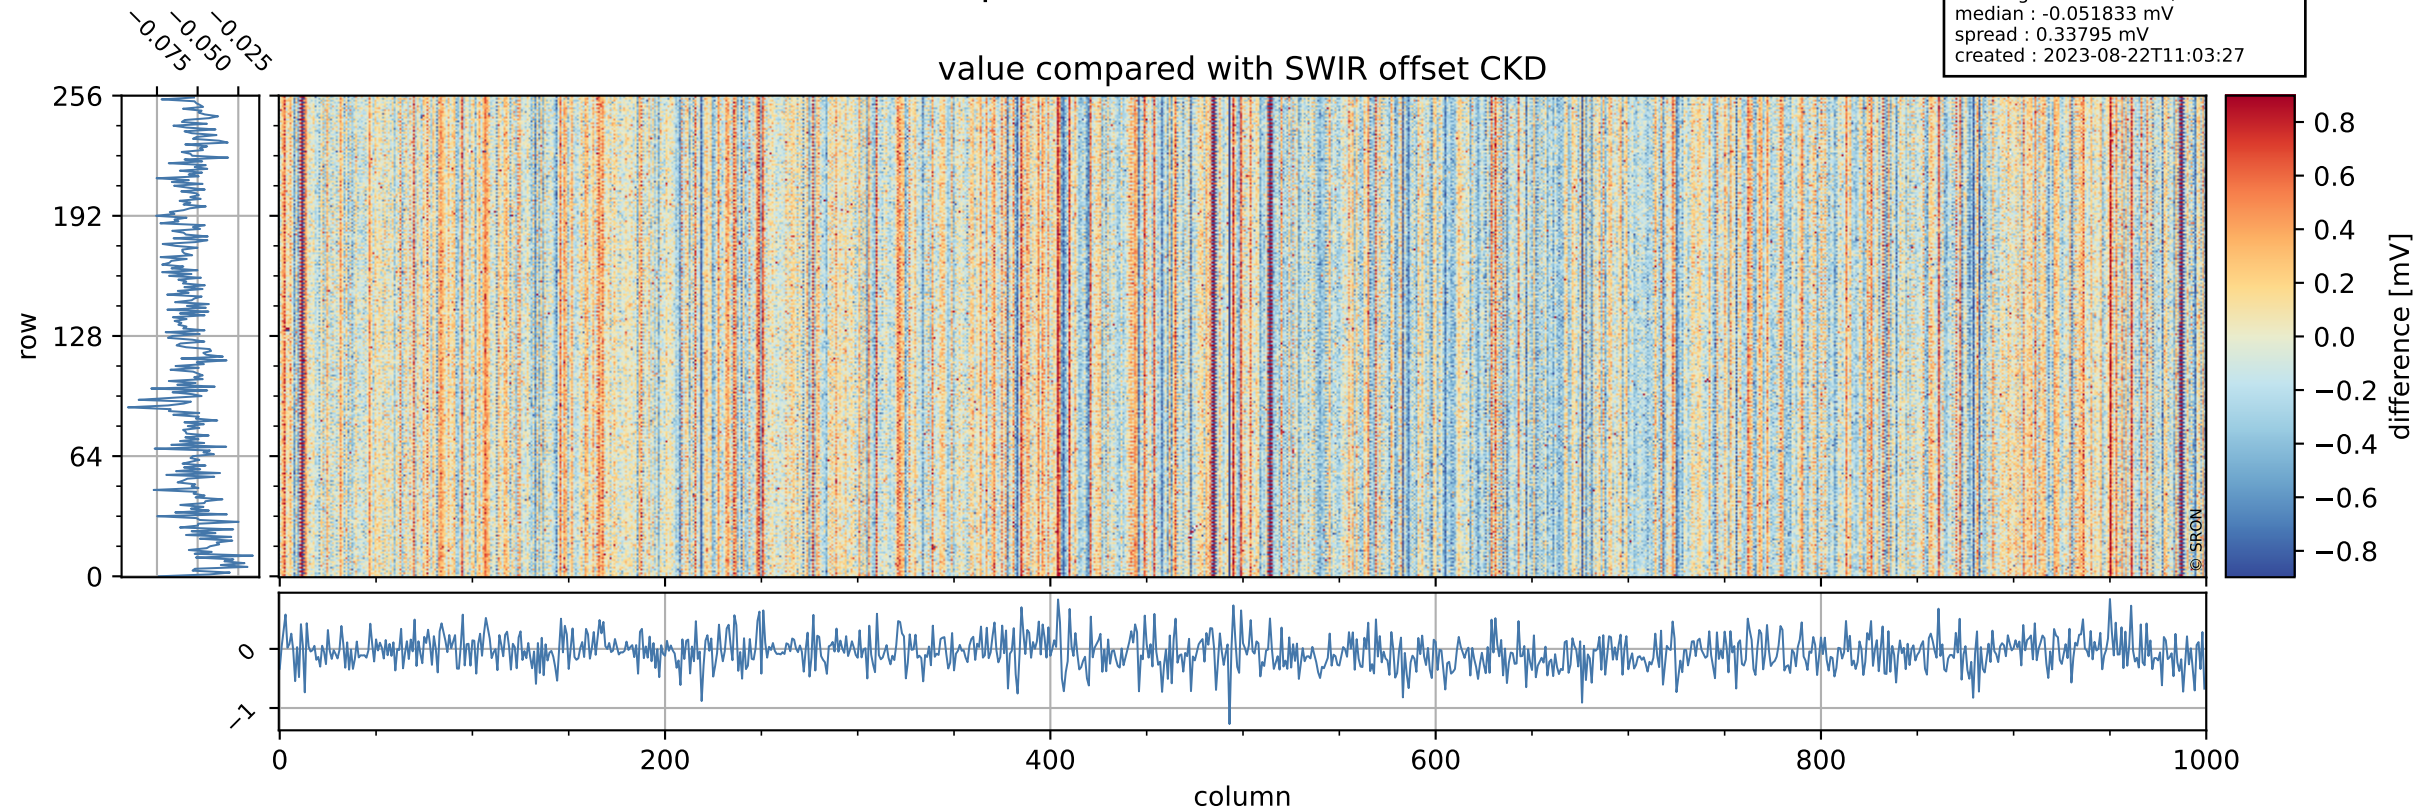

Tropomi SWIR offset (beta nominal)

orbits : 19 in [8497, 8542]
coverage : 2019-06-04 / 2019-06-07
median : 0.52597 V
spread : 0.035913 V
created : 2023-08-22T11:03:26

value detector map

Tropomi SWIR offset (beta nominal)

orbits : 19 in [8497, 8542]
coverage : 2019-06-04 / 2019-06-07
median : 33.116 μV
spread : 19.6 μV
created : 2023-08-22T11:03:27

Tropomi SWIR offset (beta nominal)

orbits : 19 in [8497, 8542]
coverage : 2019-06-04 / 2019-06-07
median : -0.051833 mV
spread : 0.33795 mV
created : 2023-08-22T11:03:27

value compared with SWIR offset CKD

Tropomi SWIR offset (beta nominal) ground-tracks of Sentinel-5P

orbits : 19 in [8497, 8542]
coverage : 2019-06-04 / 2019-06-07
created : 2023-08-22T11:03:27

Tropomi SWIR offset (beta nominal)

orbits : [1867, 8542]
coverage : 2018-02-20 / 2019-06-07
created : 2023-08-22T11:03:28

trend of detector median & temperatures