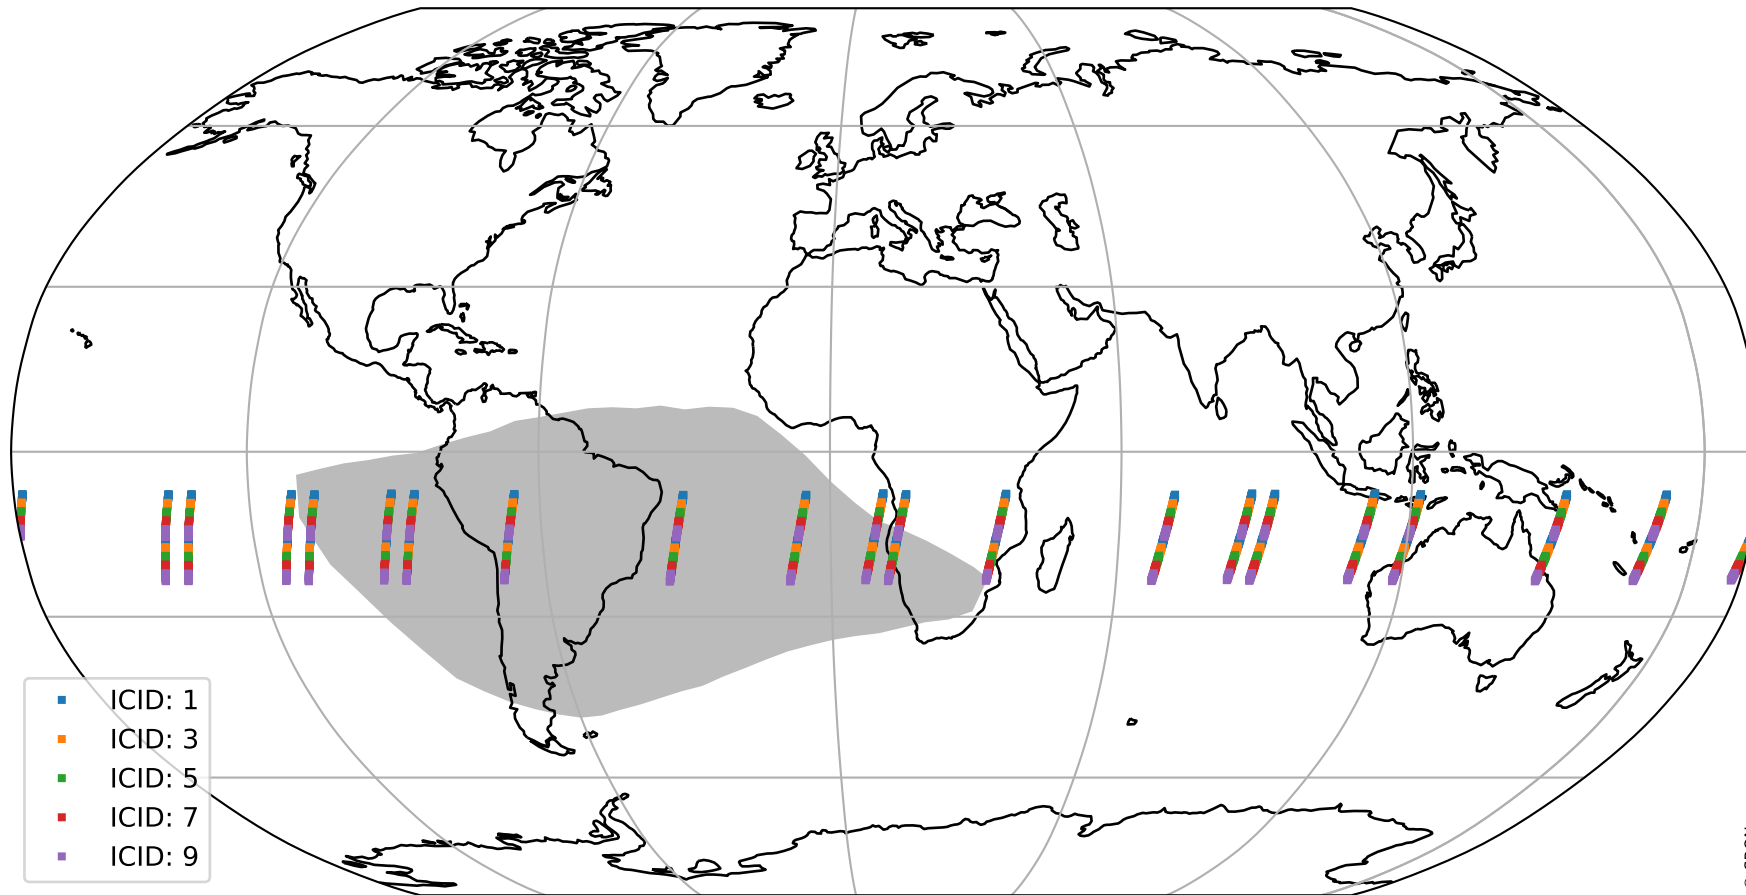

Tropomi SWIR offset (beta nominal)

orbits : 20 in [8542, 8587]
coverage : 2019-06-07 / 2019-06-10
median : 0.52594 V
spread : 0.035915 V
created : 2023-08-22T11:03:28

value detector map

Tropomi SWIR offset (beta nominal)

orbits : 20 in [8542, 8587]
coverage : 2019-06-07 / 2019-06-10
median : 0.035204 mV
spread : 0.020358 mV
created : 2023-08-22T11:03:29

Tropomi SWIR offset (beta nominal)

orbits : 20 in [8542, 8587]
coverage : 2019-06-07 / 2019-06-10
median : -0.076446 mV
spread : 0.34371 mV
created : 2023-08-22T11:03:29

value compared with SWIR offset CKD

Tropomi SWIR offset (beta nominal) ground-tracks of Sentinel-5P

orbits : 20 in [8542, 8587]
coverage : 2019-06-07 / 2019-06-10
created : 2023-08-22T11:03:29

Tropomi SWIR offset (beta nominal)

orbits : [1867, 8587]
coverage : 2018-02-20 / 2019-06-10
created : 2023-08-22T11:03:29

trend of detector median & temperatures