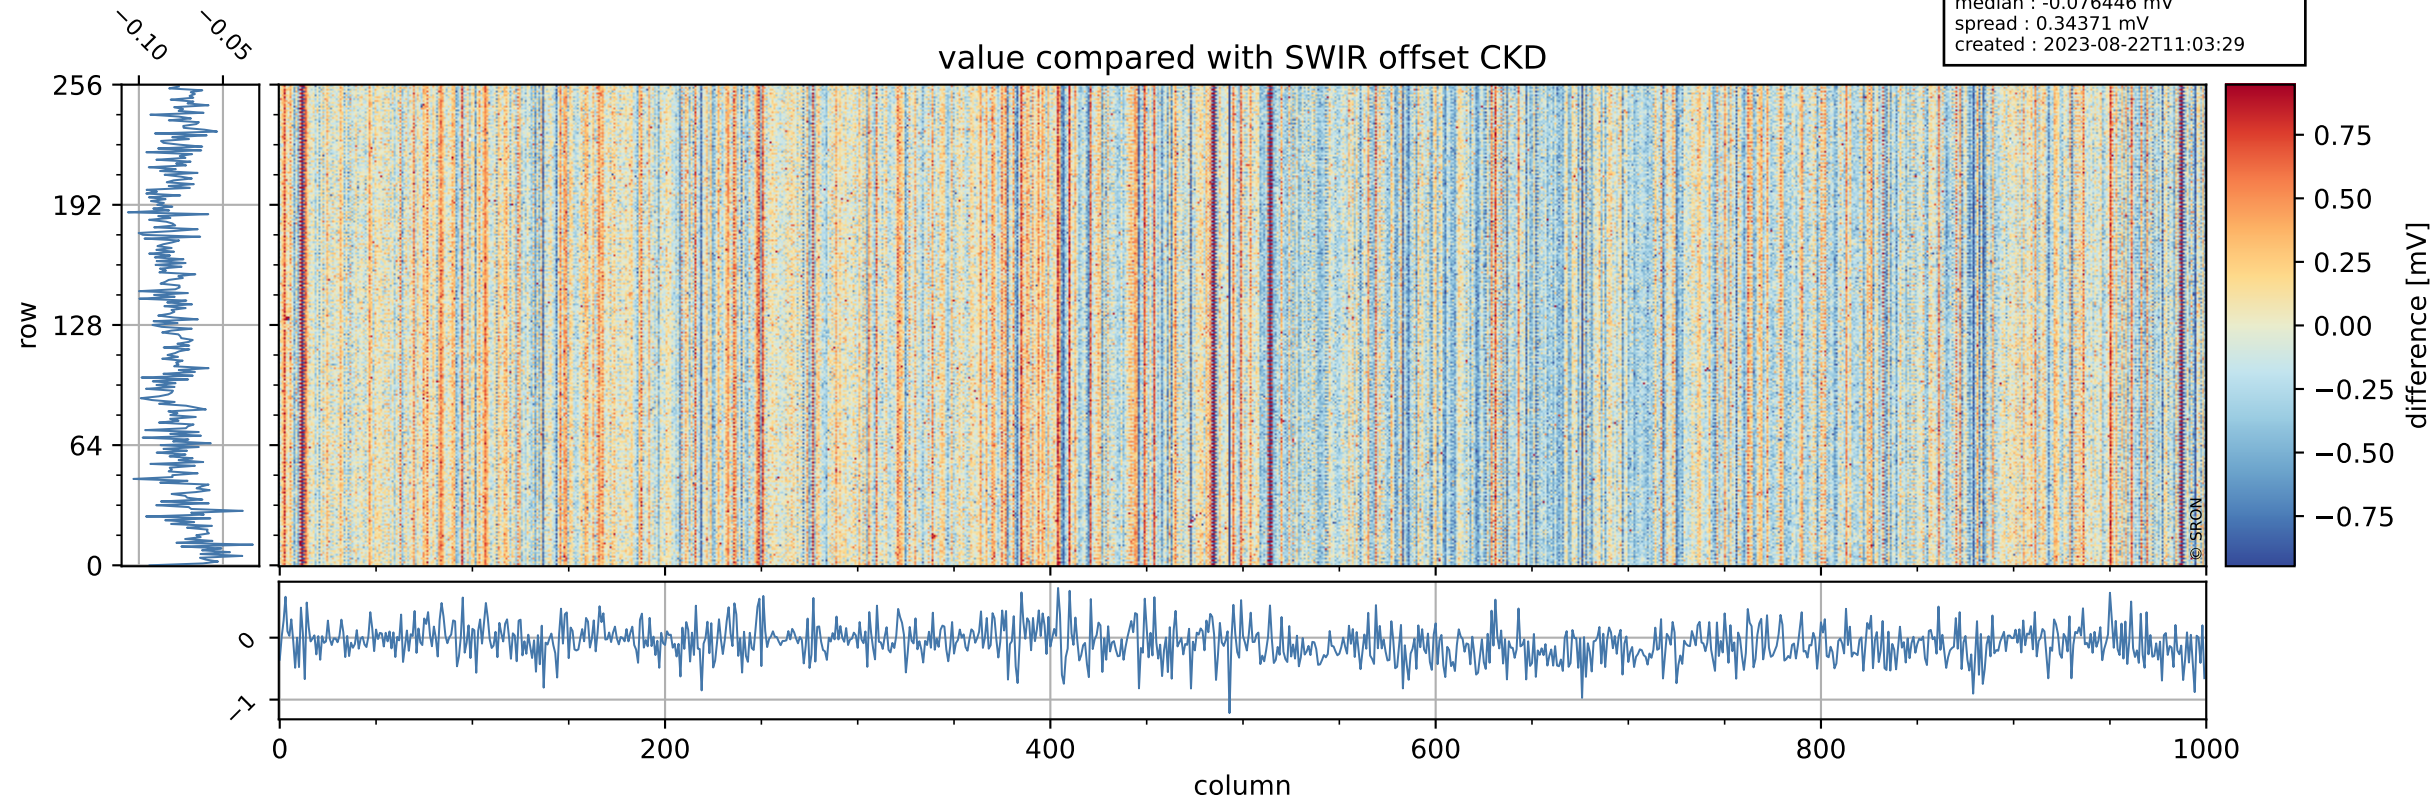

Tropomi SWIR offset (beta nominal)

orbits : 20 in [8542, 8587]
coverage : 2019-06-07 / 2019-06-10
median : 0.52594 V
spread : 0.035915 V
created : 2023-08-22T11:03:28

value detector map

Tropomi SWIR offset (beta nominal)

orbits : 20 in [8542, 8587]
coverage : 2019-06-07 / 2019-06-10
median : 0.035204 mV
spread : 0.020358 mV
created : 2023-08-22T11:03:29

Tropomi SWIR offset (beta nominal)

orbits : 20 in [8542, 8587]
coverage : 2019-06-07 / 2019-06-10
median : -0.076446 mV
spread : 0.34371 mV
created : 2023-08-22T11:03:29

value compared with SWIR offset CKD

Tropomi SWIR offset (beta nominal) ground-tracks of Sentinel-5P

orbits : 20 in [8542, 8587]
coverage : 2019-06-07 / 2019-06-10
created : 2023-08-22T11:03:29

Tropomi SWIR offset (beta nominal)

orbits : [1867, 8587]
coverage : 2018-02-20 / 2019-06-10
created : 2023-08-22T11:03:29

trend of detector median & temperatures