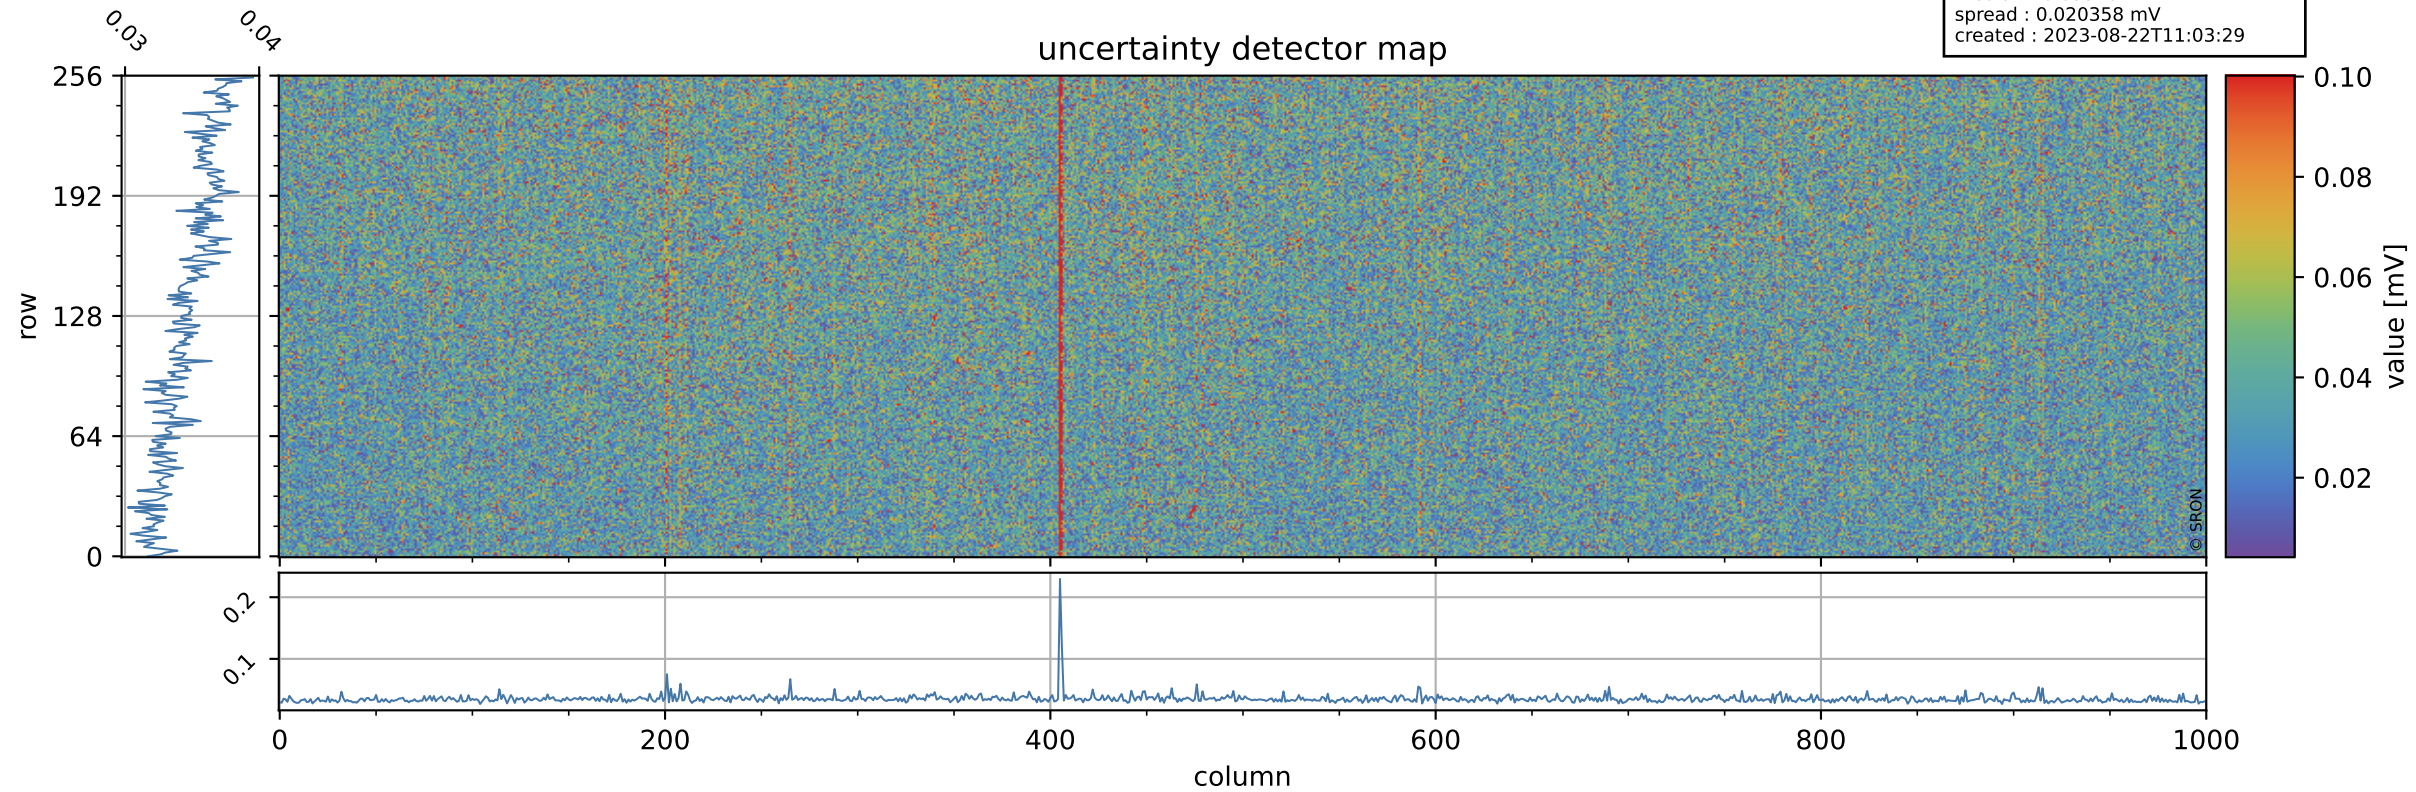

Tropomi SWIR offset (beta nominal)

orbits : 20 in [8542, 8587]
coverage : 2019-06-07 / 2019-06-10
median : 0.52594 V
spread : 0.035915 V
created : 2023-08-22T11:03:28

value detector map

Tropomi SWIR offset (beta nominal)

orbits : 20 in [8542, 8587]
coverage : 2019-06-07 / 2019-06-10
median : 0.035204 mV
spread : 0.020358 mV
created : 2023-08-22T11:03:29

Tropomi SWIR offset (beta nominal)

orbits : 20 in [8542, 8587]
coverage : 2019-06-07 / 2019-06-10
median : -0.076446 mV
spread : 0.34371 mV
created : 2023-08-22T11:03:29

value compared with SWIR offset CKD

Tropomi SWIR offset (beta nominal) ground-tracks of Sentinel-5P

orbits : 20 in [8542, 8587]
coverage : 2019-06-07 / 2019-06-10
created : 2023-08-22T11:03:29

Tropomi SWIR offset (beta nominal)

orbits : [1867, 8587]
coverage : 2018-02-20 / 2019-06-10
created : 2023-08-22T11:03:29

trend of detector median & temperatures