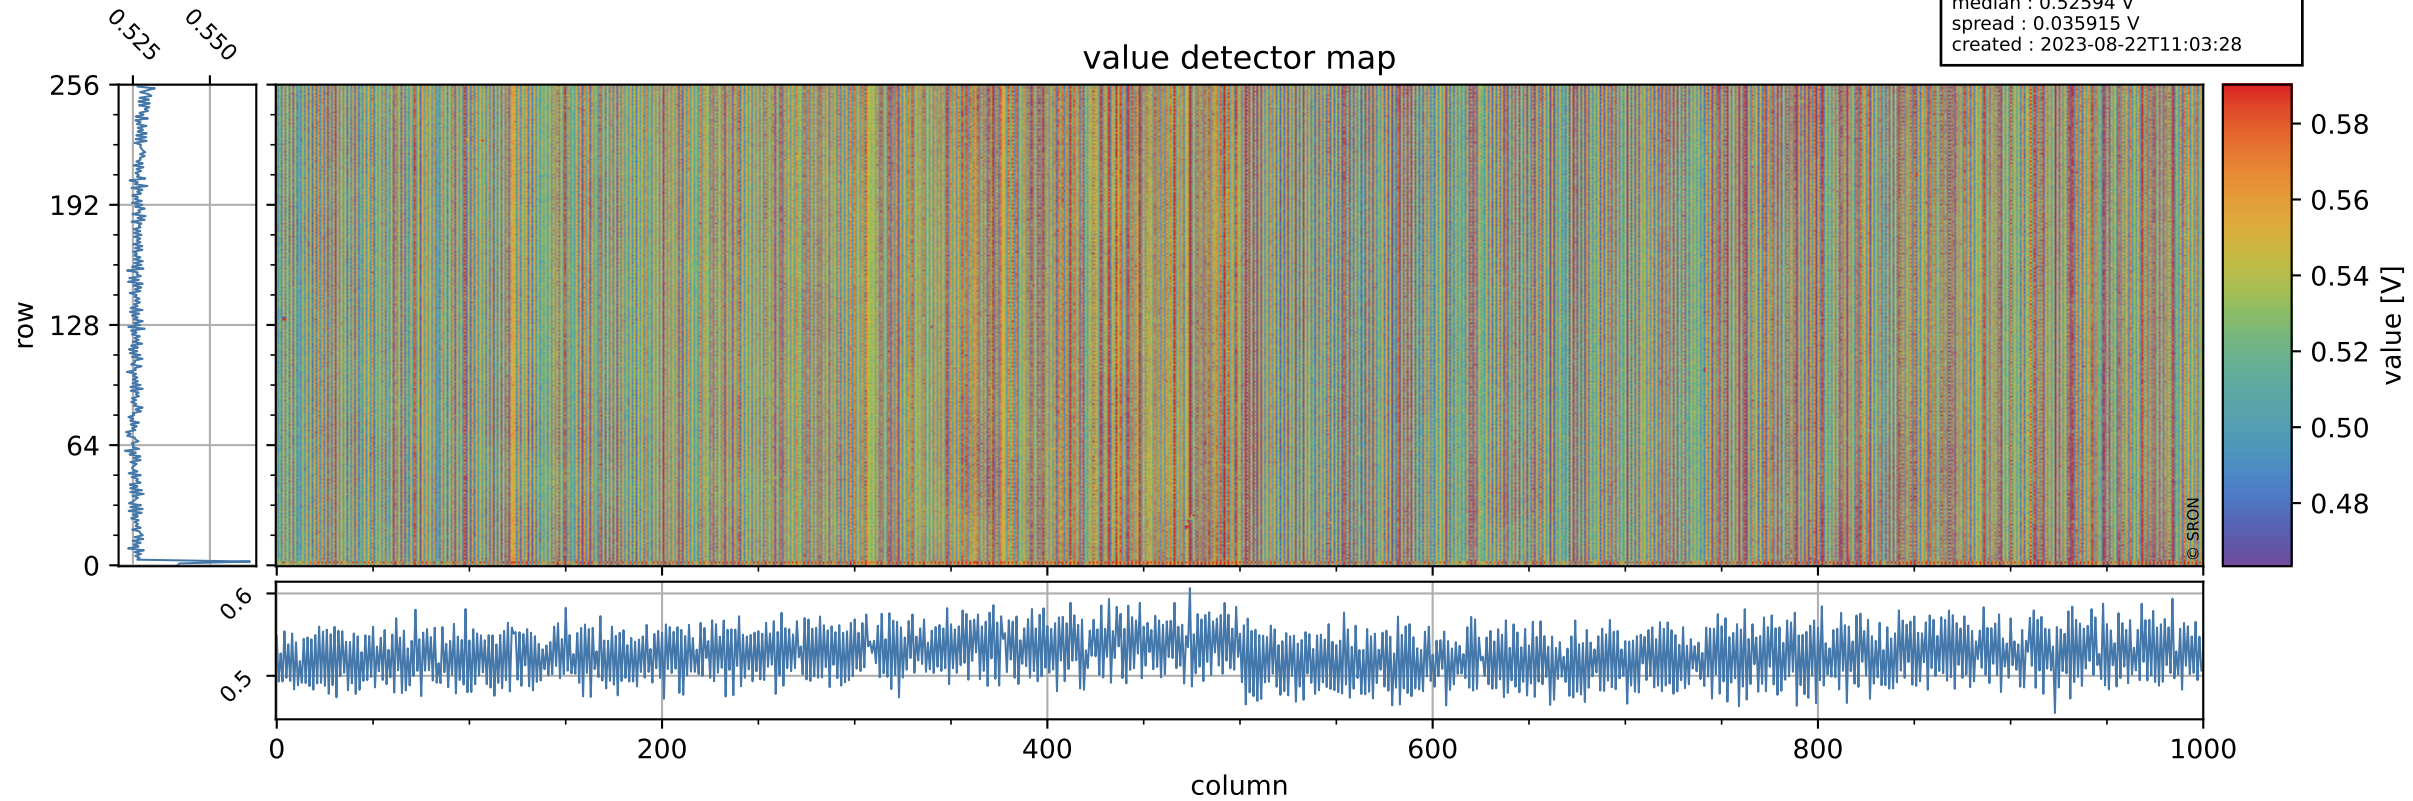

Tropomi SWIR offset (beta nominal)

orbits : 20 in [8542, 8587]
coverage : 2019-06-07 / 2019-06-10
median : 0.52594 V
spread : 0.035915 V
created : 2023-08-22T11:03:28

value detector map

Tropomi SWIR offset (beta nominal)

orbits : 20 in [8542, 8587]
coverage : 2019-06-07 / 2019-06-10
median : 0.035204 mV
spread : 0.020358 mV
created : 2023-08-22T11:03:29

Tropomi SWIR offset (beta nominal)

orbits : 20 in [8542, 8587]
coverage : 2019-06-07 / 2019-06-10
median : -0.076446 mV
spread : 0.34371 mV
created : 2023-08-22T11:03:29

value compared with SWIR offset CKD

Tropomi SWIR offset (beta nominal) ground-tracks of Sentinel-5P

orbits : 20 in [8542, 8587]
coverage : 2019-06-07 / 2019-06-10
created : 2023-08-22T11:03:29

Tropomi SWIR offset (beta nominal)

orbits : [1867, 8587]
coverage : 2018-02-20 / 2019-06-10
created : 2023-08-22T11:03:29

trend of detector median & temperatures