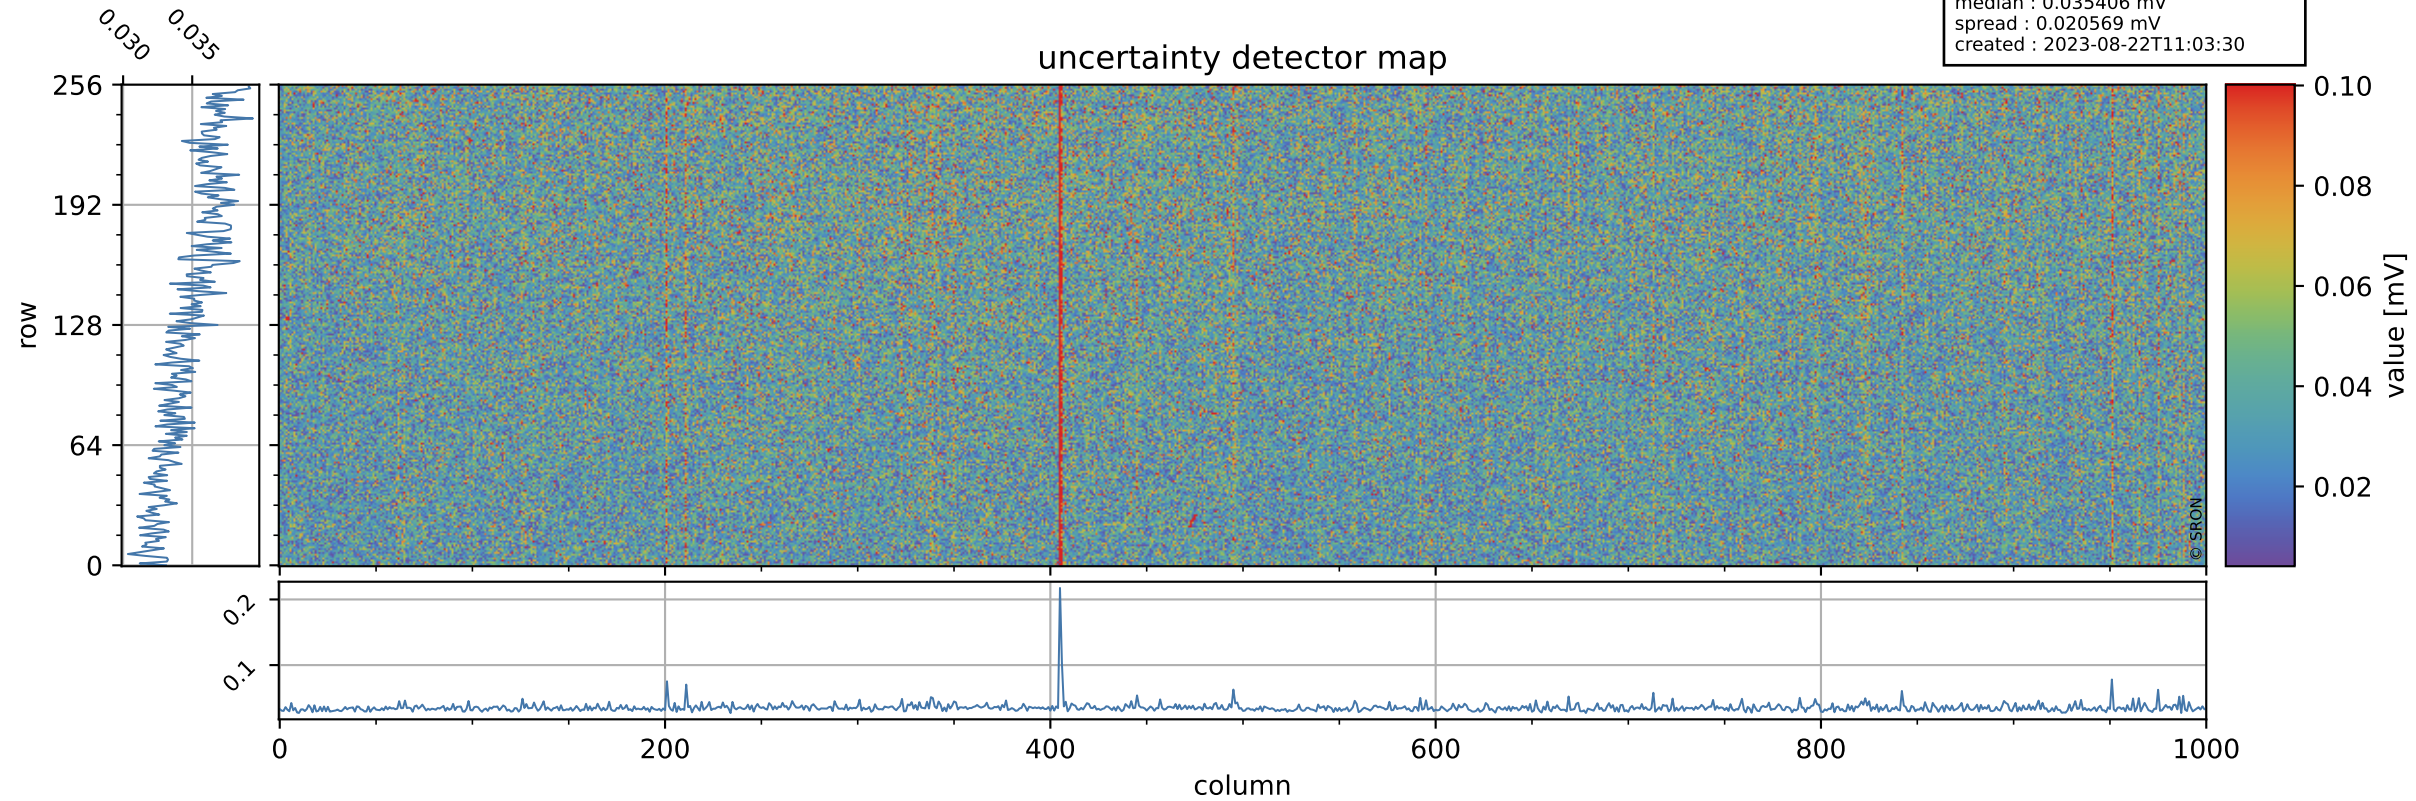

Tropomi SWIR offset (beta nominal)

orbits : 17 in [8587, 8632]
coverage : 2019-06-10 / 2019-06-13
median : 0.52596 V
spread : 0.035914 V
created : 2023-08-22T11:03:30

value detector map

Tropomi SWIR offset (beta nominal)

orbits : 17 in [8587, 8632]
coverage : 2019-06-10 / 2019-06-13
median : 0.035406 mV
spread : 0.020569 mV
created : 2023-08-22T11:03:30

Tropomi SWIR offset (beta nominal)

orbits : 17 in [8587, 8632]
coverage : 2019-06-10 / 2019-06-13
median : -0.064519 mV
spread : 0.34201 mV
created : 2023-08-22T11:03:31

value compared with SWIR offset CKD

Tropomi SWIR offset (beta nominal) ground-tracks of Sentinel-5P

orbits : 17 in [8587, 8632]
coverage : 2019-06-10 / 2019-06-13
created : 2023-08-22T11:03:31

Tropomi SWIR offset (beta nominal)

orbits : [1867, 8632]
coverage : 2018-02-20 / 2019-06-13
created : 2023-08-22T11:03:31

trend of detector median & temperatures