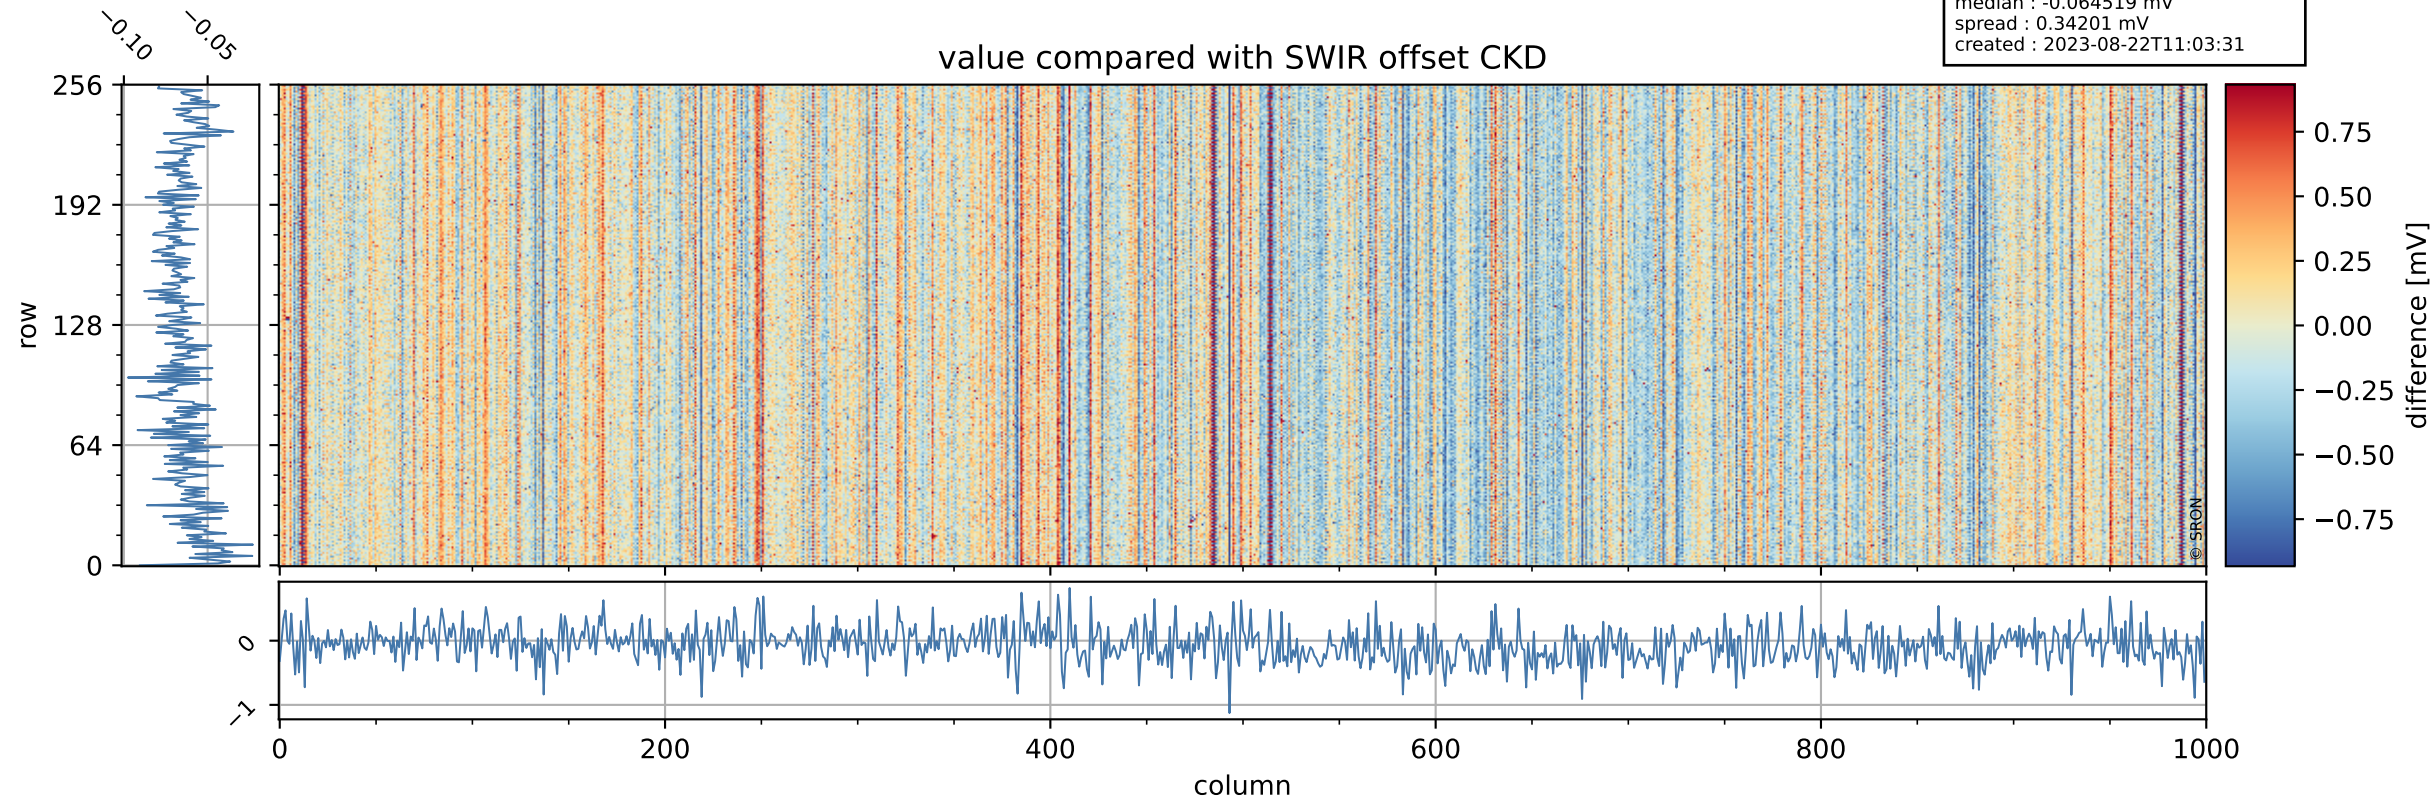

Tropomi SWIR offset (beta nominal)

orbits : 17 in [8587, 8632]
coverage : 2019-06-10 / 2019-06-13
median : 0.52596 V
spread : 0.035914 V
created : 2023-08-22T11:03:30

value detector map

Tropomi SWIR offset (beta nominal)

orbits : 17 in [8587, 8632]
coverage : 2019-06-10 / 2019-06-13
median : 0.035406 mV
spread : 0.020569 mV
created : 2023-08-22T11:03:30

Tropomi SWIR offset (beta nominal)

orbits : 17 in [8587, 8632]
coverage : 2019-06-10 / 2019-06-13
median : -0.064519 mV
spread : 0.34201 mV
created : 2023-08-22T11:03:31

value compared with SWIR offset CKD

Tropomi SWIR offset (beta nominal) ground-tracks of Sentinel-5P

orbits : 17 in [8587, 8632]
coverage : 2019-06-10 / 2019-06-13
created : 2023-08-22T11:03:31

Tropomi SWIR offset (beta nominal)

orbits : [1867, 8632]
coverage : 2018-02-20 / 2019-06-13
created : 2023-08-22T11:03:31

trend of detector median & temperatures