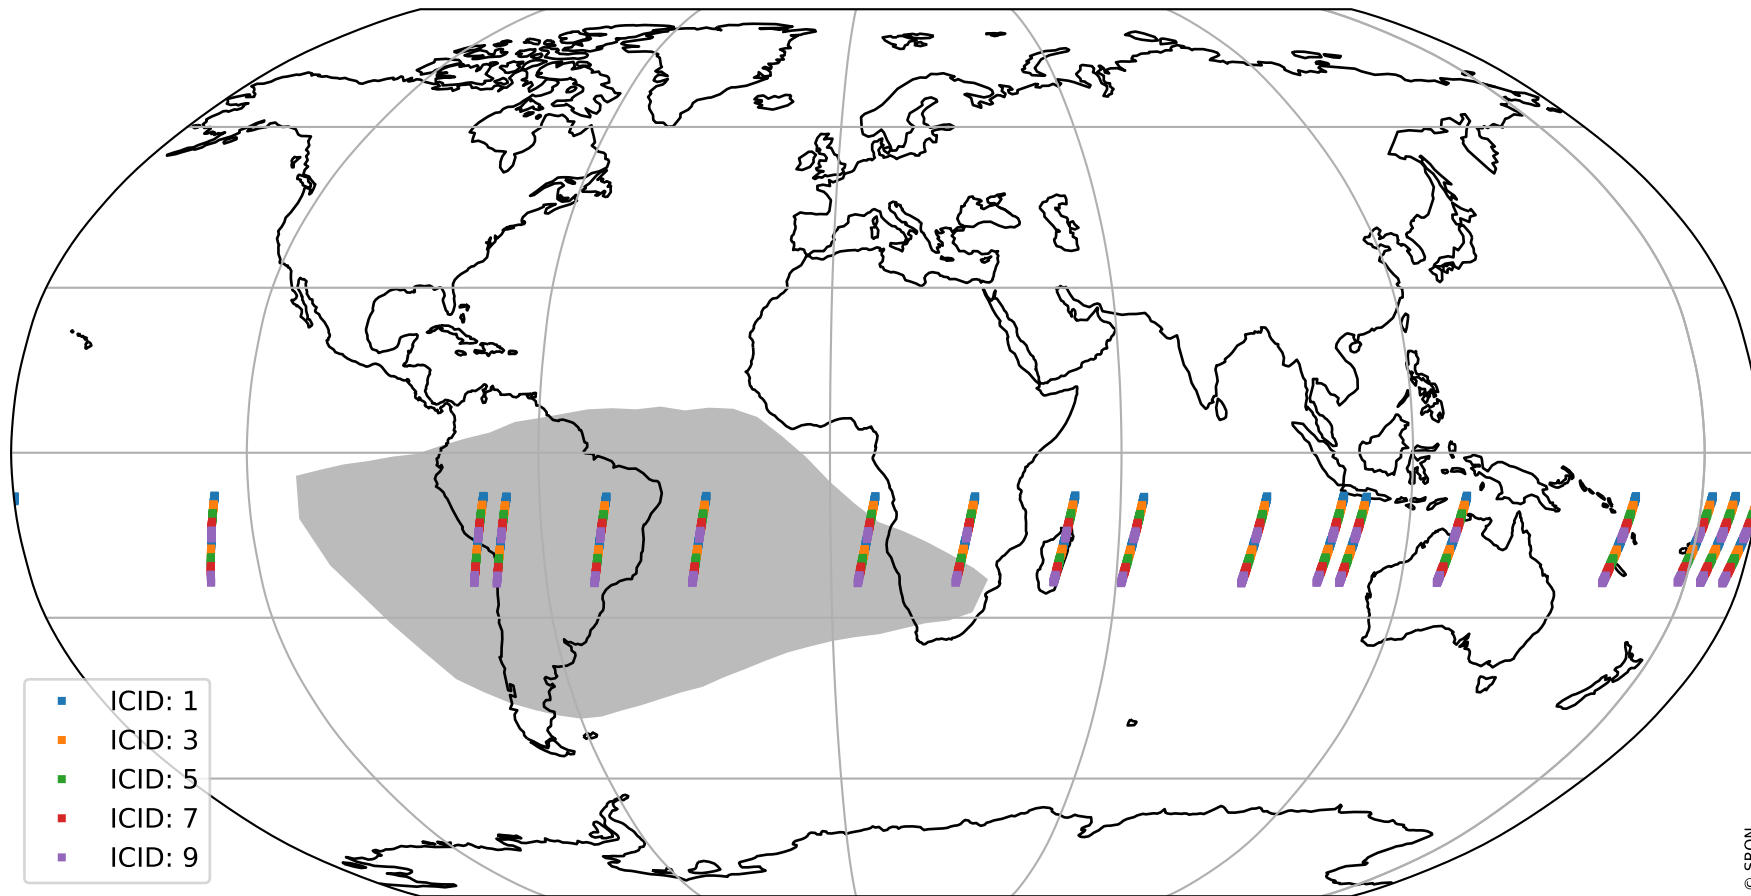

Tropomi SWIR offset (beta nominal)

orbits : 17 in [8587, 8632]
coverage : 2019-06-10 / 2019-06-13
median : 0.52596 V
spread : 0.035914 V
created : 2023-08-22T11:03:30

value detector map

Tropomi SWIR offset (beta nominal)

orbits : 17 in [8587, 8632]
coverage : 2019-06-10 / 2019-06-13
median : 0.035406 mV
spread : 0.020569 mV
created : 2023-08-22T11:03:30

Tropomi SWIR offset (beta nominal)

orbits : 17 in [8587, 8632]
coverage : 2019-06-10 / 2019-06-13
median : -0.064519 mV
spread : 0.34201 mV
created : 2023-08-22T11:03:31

value compared with SWIR offset CKD

Tropomi SWIR offset (beta nominal) ground-tracks of Sentinel-5P

orbits : 17 in [8587, 8632]
coverage : 2019-06-10 / 2019-06-13
created : 2023-08-22T11:03:31

Tropomi SWIR offset (beta nominal)

orbits : [1867, 8632]
coverage : 2018-02-20 / 2019-06-13
created : 2023-08-22T11:03:31

trend of detector median & temperatures