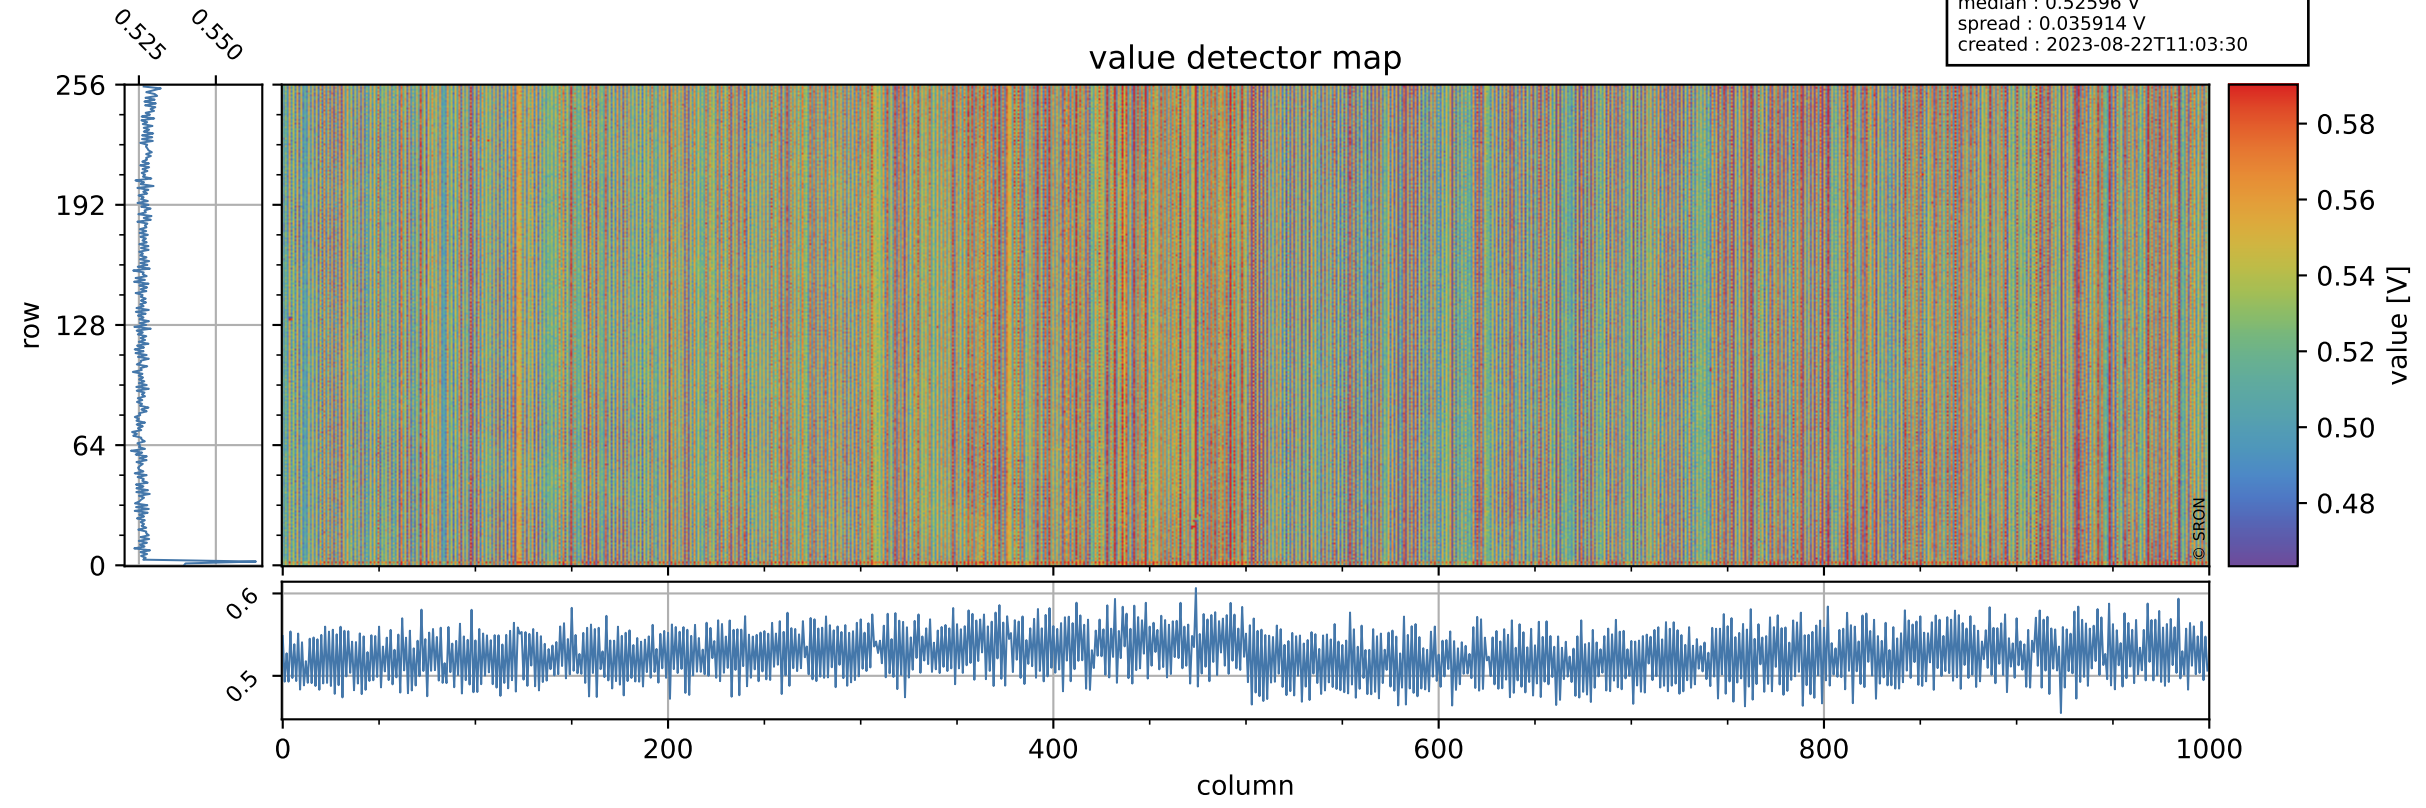

Tropomi SWIR offset (beta nominal)

orbits : 17 in [8587, 8632]
coverage : 2019-06-10 / 2019-06-13
median : 0.52596 V
spread : 0.035914 V
created : 2023-08-22T11:03:30

value detector map

Tropomi SWIR offset (beta nominal)

orbits : 17 in [8587, 8632]
coverage : 2019-06-10 / 2019-06-13
median : 0.035406 mV
spread : 0.020569 mV
created : 2023-08-22T11:03:30

Tropomi SWIR offset (beta nominal)

orbits : 17 in [8587, 8632]
coverage : 2019-06-10 / 2019-06-13
median : -0.064519 mV
spread : 0.34201 mV
created : 2023-08-22T11:03:31

value compared with SWIR offset CKD

Tropomi SWIR offset (beta nominal) ground-tracks of Sentinel-5P

orbits : 17 in [8587, 8632]
coverage : 2019-06-10 / 2019-06-13
created : 2023-08-22T11:03:31

Tropomi SWIR offset (beta nominal)

orbits : [1867, 8632]
coverage : 2018-02-20 / 2019-06-13
created : 2023-08-22T11:03:31

trend of detector median & temperatures