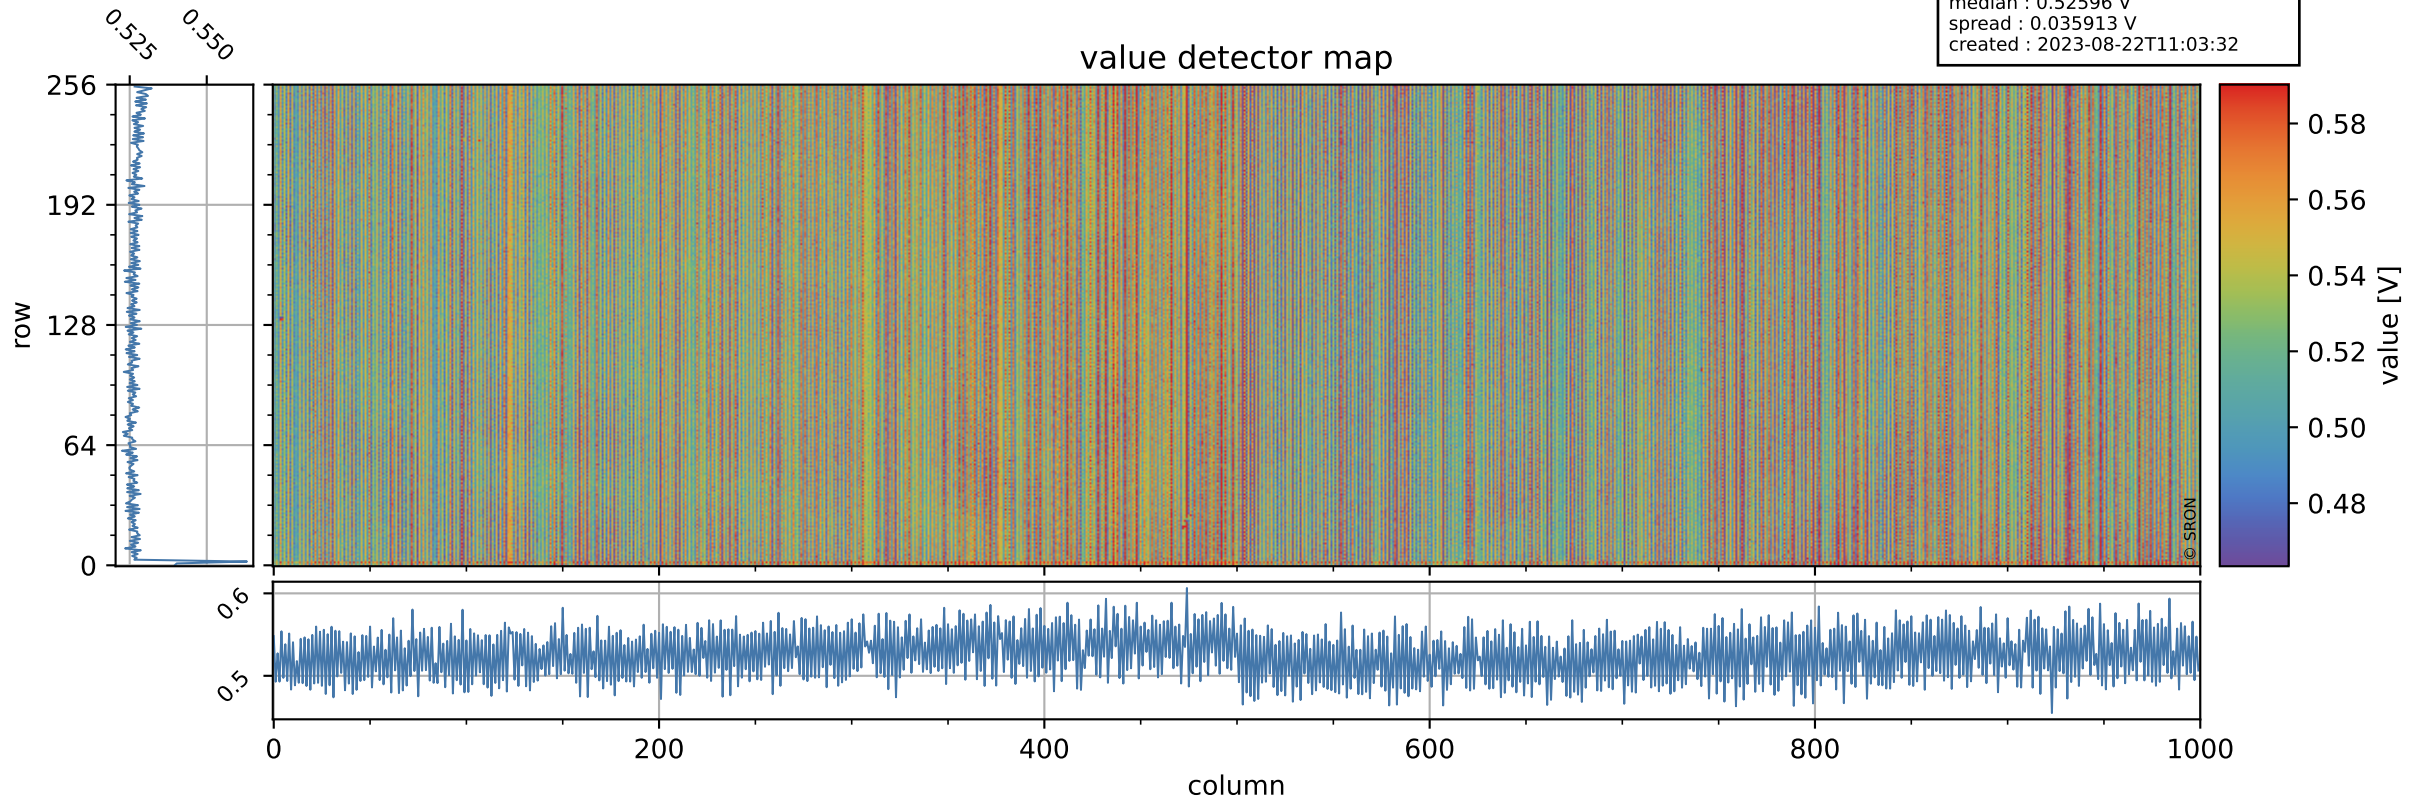

Tropomi SWIR offset (beta nominal)

orbits : 20 in [8632, 8677]
coverage : 2019-06-14 / 2019-06-16
median : 0.52596 V
spread : 0.035913 V
created : 2023-08-22T11:03:32

value detector map

Tropomi SWIR offset (beta nominal)

orbits : 20 in [8632, 8677]
coverage : 2019-06-14 / 2019-06-16
median : 33.272 μV
spread : 19.549 μV
created : 2023-08-22T11:03:32

Tropomi SWIR offset (beta nominal)

orbits : 20 in [8632, 8677]
coverage : 2019-06-14 / 2019-06-16
median : -0.06093 mV
spread : 0.33977 mV
created : 2023-08-22T11:03:33

value compared with SWIR offset CKD

Tropomi SWIR offset (beta nominal) ground-tracks of Sentinel-5P

orbits : 20 in [8632, 8677]
coverage : 2019-06-14 / 2019-06-16
created : 2023-08-22T11:03:33

Tropomi SWIR offset (beta nominal)

orbits : [1867, 8677]
coverage : 2018-02-20 / 2019-06-16
created : 2023-08-22T11:03:33

trend of detector median & temperatures