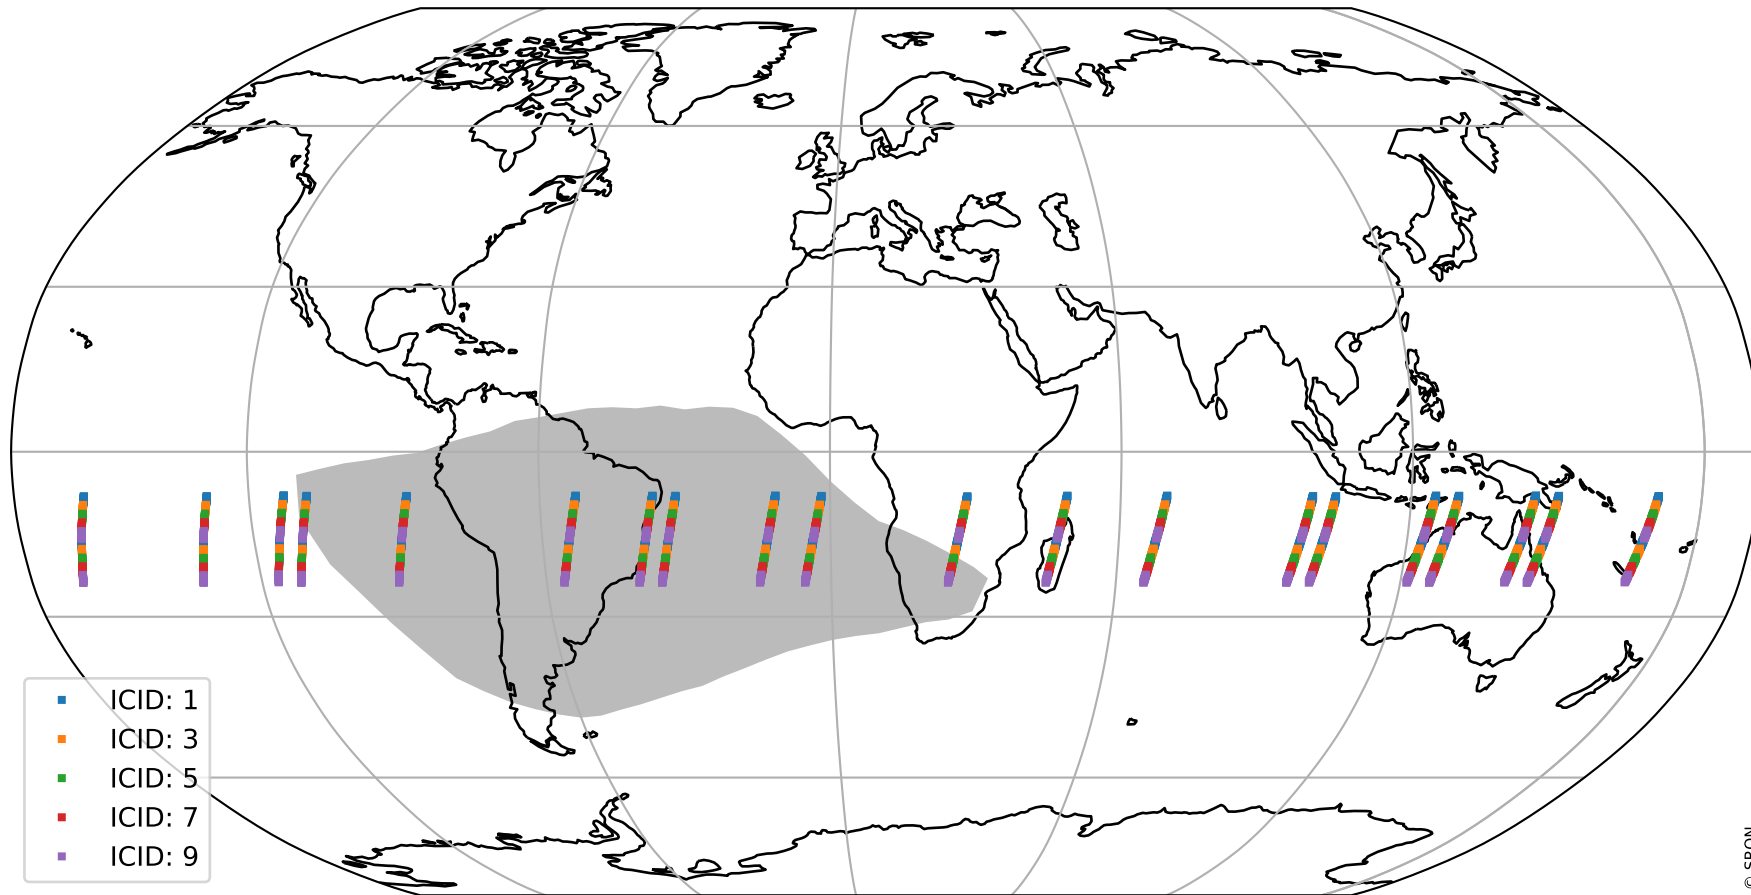

Tropomi SWIR offset (beta nominal)

orbits : 20 in [8632, 8677]
coverage : 2019-06-14 / 2019-06-16
median : 0.52596 V
spread : 0.035913 V
created : 2023-08-22T11:03:32

value detector map

Tropomi SWIR offset (beta nominal)

orbits : 20 in [8632, 8677]
coverage : 2019-06-14 / 2019-06-16
median : 33.272 μV
spread : 19.549 μV
created : 2023-08-22T11:03:32

Tropomi SWIR offset (beta nominal)

orbits : 20 in [8632, 8677]
coverage : 2019-06-14 / 2019-06-16
median : -0.06093 mV
spread : 0.33977 mV
created : 2023-08-22T11:03:33

value compared with SWIR offset CKD

Tropomi SWIR offset (beta nominal) ground-tracks of Sentinel-5P

orbits : 20 in [8632, 8677]
coverage : 2019-06-14 / 2019-06-16
created : 2023-08-22T11:03:33

Tropomi SWIR offset (beta nominal)

orbits : [1867, 8677]
coverage : 2018-02-20 / 2019-06-16
created : 2023-08-22T11:03:33

trend of detector median & temperatures