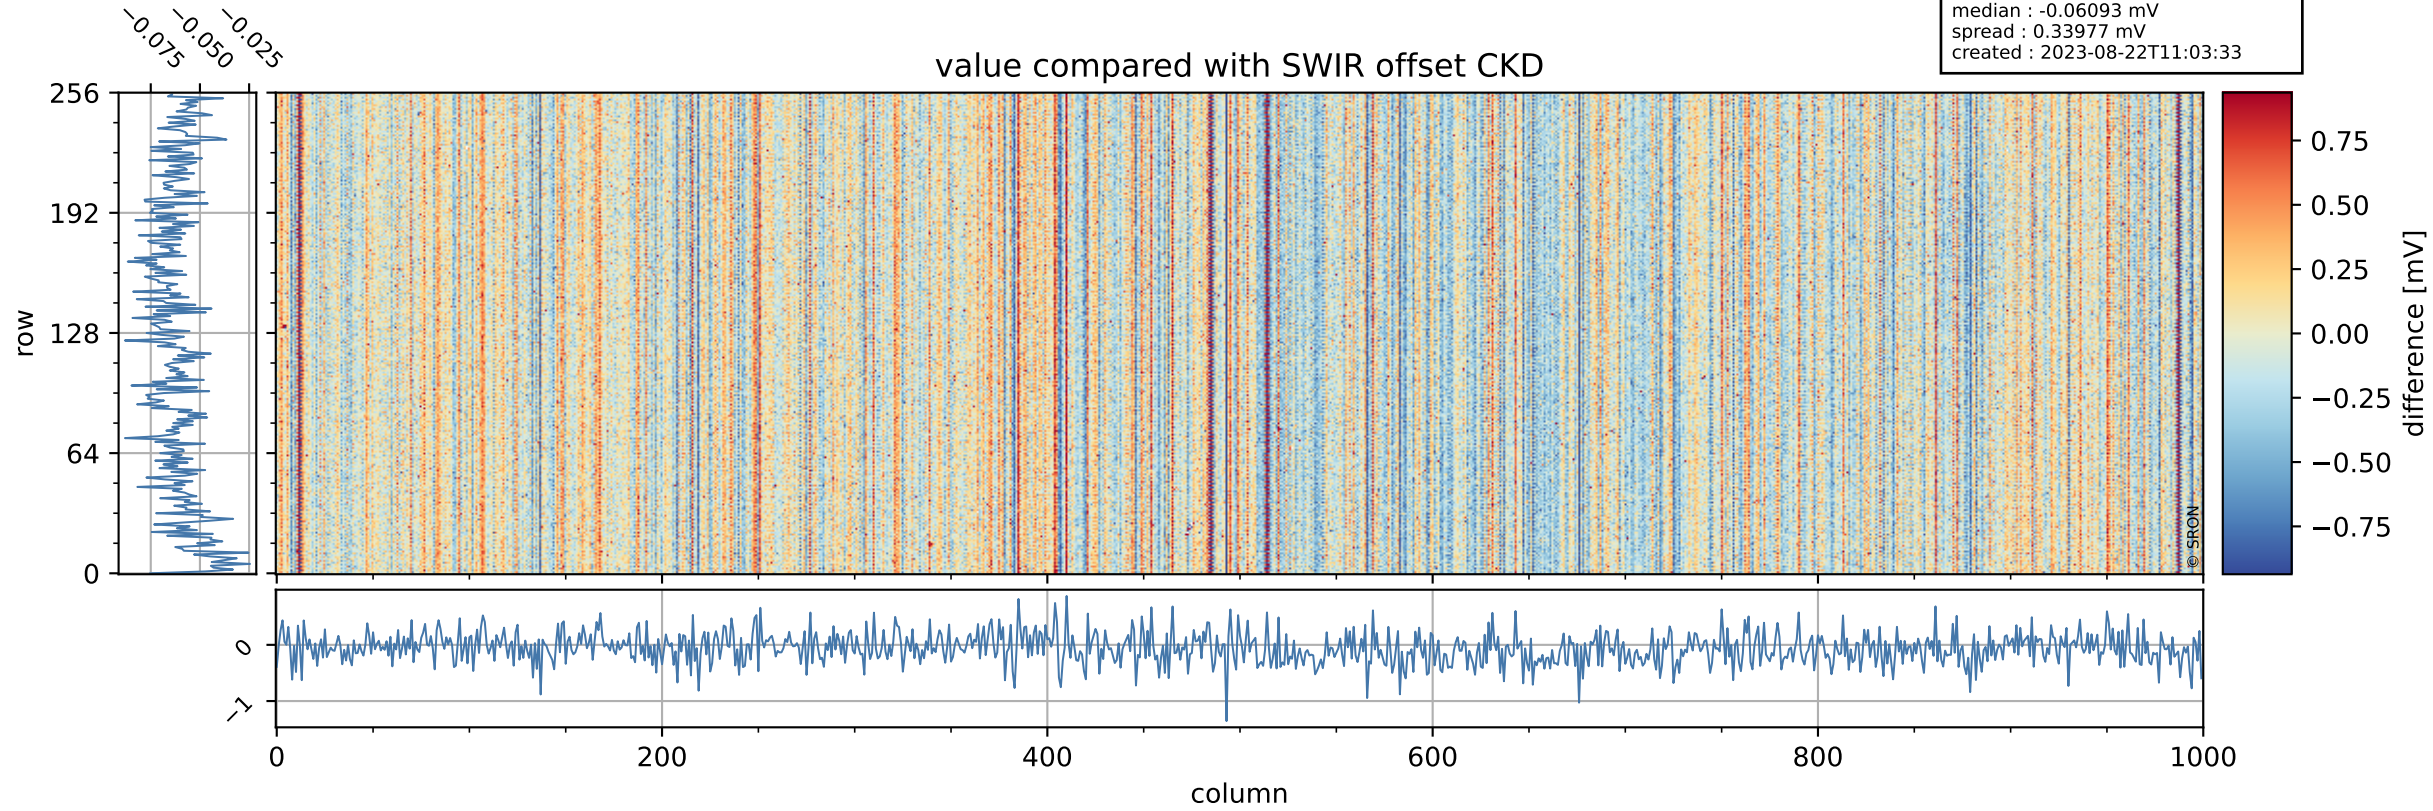

Tropomi SWIR offset (beta nominal)

orbits : 20 in [8632, 8677]
coverage : 2019-06-14 / 2019-06-16
median : 0.52596 V
spread : 0.035913 V
created : 2023-08-22T11:03:32

value detector map

Tropomi SWIR offset (beta nominal)

orbits : 20 in [8632, 8677]
coverage : 2019-06-14 / 2019-06-16
median : 33.272 μV
spread : 19.549 μV
created : 2023-08-22T11:03:32

Tropomi SWIR offset (beta nominal)

orbits : 20 in [8632, 8677]
coverage : 2019-06-14 / 2019-06-16
median : -0.06093 mV
spread : 0.33977 mV
created : 2023-08-22T11:03:33

value compared with SWIR offset CKD

Tropomi SWIR offset (beta nominal) ground-tracks of Sentinel-5P

orbits : 20 in [8632, 8677]
coverage : 2019-06-14 / 2019-06-16
created : 2023-08-22T11:03:33

Tropomi SWIR offset (beta nominal)

orbits : [1867, 8677]
coverage : 2018-02-20 / 2019-06-16
created : 2023-08-22T11:03:33

trend of detector median & temperatures