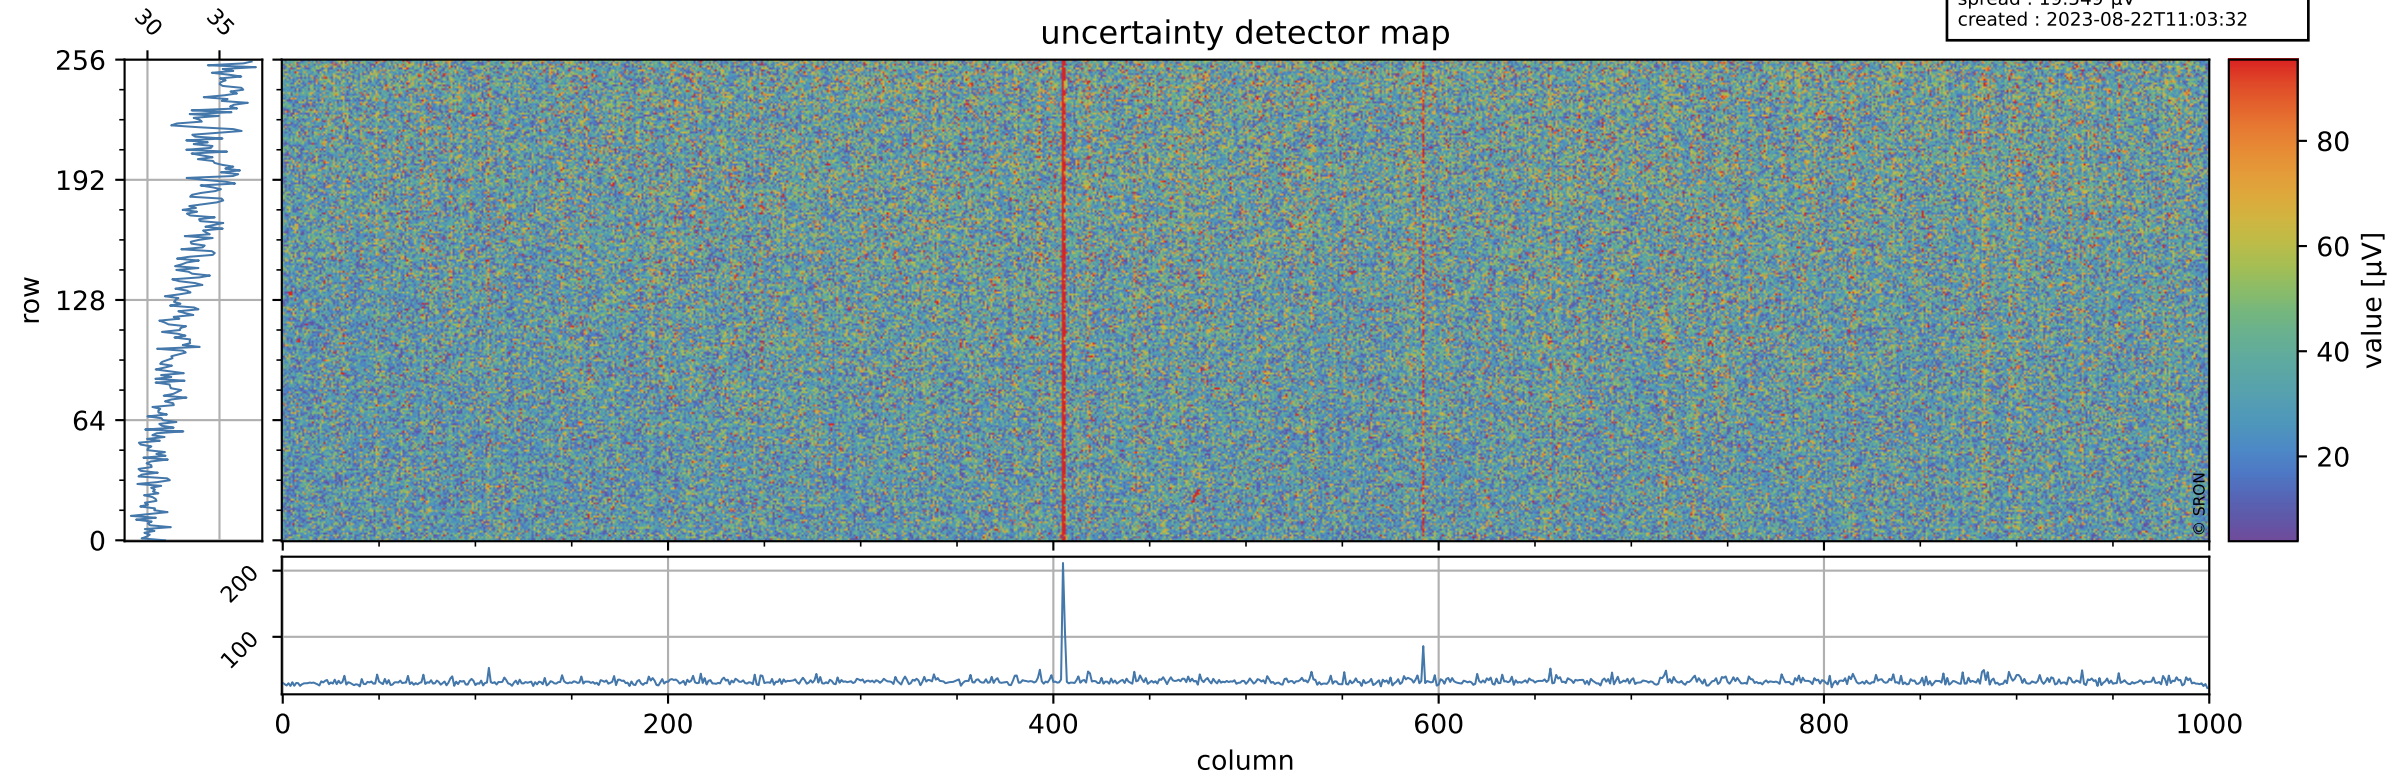

Tropomi SWIR offset (beta nominal)

orbits : 20 in [8632, 8677]
coverage : 2019-06-14 / 2019-06-16
median : 0.52596 V
spread : 0.035913 V
created : 2023-08-22T11:03:32

value detector map

Tropomi SWIR offset (beta nominal)

orbits : 20 in [8632, 8677]
coverage : 2019-06-14 / 2019-06-16
median : 33.272 μV
spread : 19.549 μV
created : 2023-08-22T11:03:32

Tropomi SWIR offset (beta nominal)

orbits : 20 in [8632, 8677]
coverage : 2019-06-14 / 2019-06-16
median : -0.06093 mV
spread : 0.33977 mV
created : 2023-08-22T11:03:33

value compared with SWIR offset CKD

Tropomi SWIR offset (beta nominal) ground-tracks of Sentinel-5P

orbits : 20 in [8632, 8677]
coverage : 2019-06-14 / 2019-06-16
created : 2023-08-22T11:03:33

Tropomi SWIR offset (beta nominal)

orbits : [1867, 8677]
coverage : 2018-02-20 / 2019-06-16
created : 2023-08-22T11:03:33

trend of detector median & temperatures